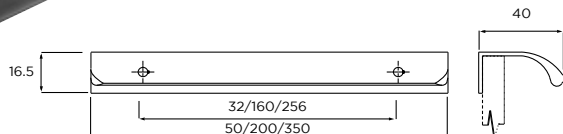

## Marylebone | Trim Handle

MULTIPLE SIZES  
AVAILABLE

SATIN  
BLACK

STAINLESS  
STEEL

**HANDLES SHOWN:**  
SOHO COLLECTION

**WORKSURFACE SHOWN:**  
UNITY SEPIA GLADSTONE OAK WITH 3MM  
BESPOKE GLASS ON TOP