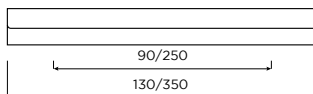

## Soho | Trim Handle

MULTIPLE SIZES  
AVAILABLE

MATT  
WHITE

MATT  
BLACK

STAINLESS  
STEEL

**HANDLES SHOWN:**  
SOHO COLLECTION

**WORKSURFACE SHOWN:**  
STRATA QUARTZ - NERA ASTRATTO

**COLOUR SWATCH SHOWN:**  
REGENTS GREEN