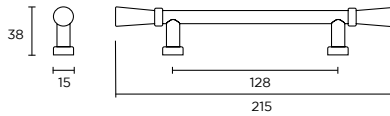

Skelton

Skelton T-Bar Handle