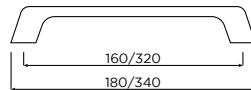

## Hessay | D-Handle

MULTIPLE SIZES AVAILABLE

STAINLESS STEEL

BRIGHT COPPER

MATT BLACK

BRUSHED BRASS