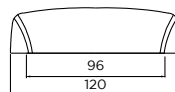

HANDLES SHOWN:
HOXTON CUP WITH WHEEL KNOB

WORKSURFACE SHOWN:
SILESTONE - ETERNAL SERENA SUEDE

DOORS SHOWN:
CLARENDON IN HARTFORTH BLUE

Hoxton