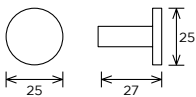

# Lloyd

MATT  
BLACK

ANTHRACITE

BRUSHED  
BRASS

STAINLESS  
STEEL

Lloyd D-Handle

Lloyd Cup Handle

Lloyd Knob