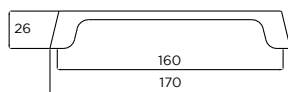

HANDLES SHOWN:
HOXTON CUP WITH WHEEL KNOB

WORKSURFACE SHOWN:
SILESTONE - ETERNAL SERENA SUEDE

DOORS SHOWN:
CLARENDON IN HARTFORTH BLUE

Hoxton