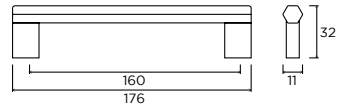

Hexham Bar Handle