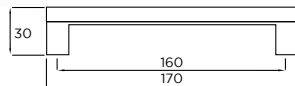

Short | D-Handle