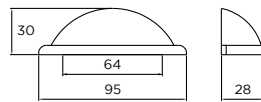

# Claremont

ANTIQUE  
BRONZE

SMOOTH  
MATT BLACK

INDUSTRIAL  
MATT BLACK

Claremont D-Handle

Claremont Cup Handle

Claremont Knob