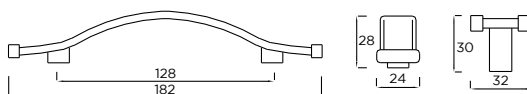

## Hampshire

ANTIQUE PEWTER

Hampshire Bow Handle

Hampshire T-Bar Handle

**HANDLES SHOWN:**  
LINTON COLLECTION

**WORKSURFACE SHOWN:**  
STRATA QUARTZ - WHITE VENATO

**DOOR SHOWN:**  
MILBOURNE IN HARTFORTH BLUE