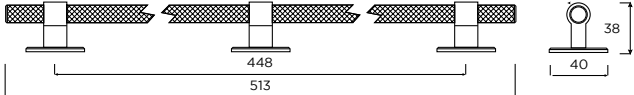

# Knurled | Large Bar Handle

MATT BLACK

AGED BRASS

STAINLESS STEEL

HANDLES SHOWN:  
KNURLED COLLECTION

DOORS SHOWN:  
1909 SLAB IN GRAPHITE