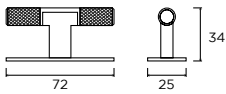

# Didsbury

MULTIPLE SIZES  
AVAILABLE

AGED  
BRASS

ANTIQU  
BRONZE

MATT  
BLACK

STAINL  
STEEL

Didsbury Bar Handle

Didsbury T-Bar Handle