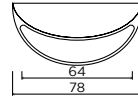

Darley | Cup Handle

BRUSHED BRASS

MATT BLACK

POLISHED CHROME