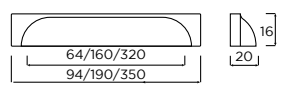

# Yard

MULTIPLE SIZES  
AVAILABLE

- AGED BRASS
- BRIGHT COPPER
- MATT BLACK

Yard Bow Handle

Yard Cup Handle

Yard Knob

**HANDLES SHOWN:**  
YARD COLLECTION

**WORKSURFACE SHOWN:**  
HI MACS - PLATINUM GRANITE  
SILESTONE - SNOWY IBIZA