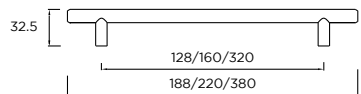

Darley | Cup Handle

BRUSHED BRASS

MATT BLACK

POLISHED CHROME

Hessay | D-Handle

MULTIPLE SIZES AVAILABLE

STAINLESS STEEL

BRIGHT COPPER

MATT BLACK

BRUSHED BRASS

Eldon | Bar Handle

MULTIPLE SIZES AVAILABLE

ANTIQUÉ COPPER