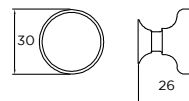

# Claremont

ANTIQUE  
BRONZE

SMOOTH  
MATT BLACK

INDUSTRIAL  
MATT BLACK

Claremont D-Handle

Claremont Cup Handle

Claremont Knob