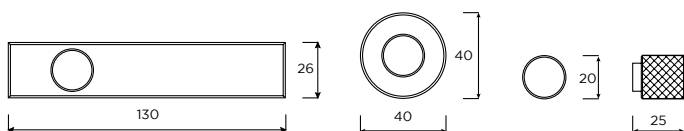

## Knurled | Knob

MATT  
BLACK

AGED  
BRASS

STAINLESS  
STEEL

**HANDLES SHOWN:**  
KNURLED COLLECTION

**COLOUR SWATCH SHOWN:**  
WHITE, GRAPHITE & DRY ROSE

THE  
REFINED  
COLLECTION

Our most premium collection of all that features just ten impeccably designed handles for everything from kitchens cupboards to bedroom closets. Cast from brass and hand-finished to promise unwavering finesse, though our entire book of handles is about unique design, there's something about the Refined Collection that feels even more exclusive. Discover rich and tonal walnut meets diamond-etched brass in our Hampstead handles, consider Yeal's antique pewter for heritage scullery appeal or find flare in every sense of the word with the Skelton with its fluted finials...