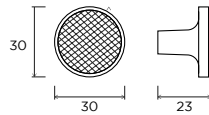

# Yarm

MATT  
BLACK

CHROME

AGED  
BRASS

Yarm Pull Handle

Yarm Knob