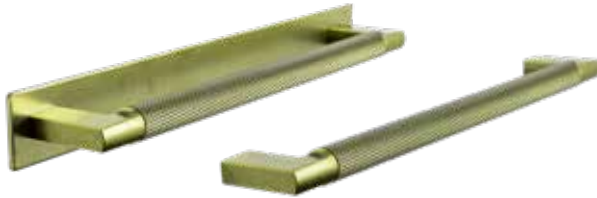

# Didsbury

MULTIPLE SIZES  
AVAILABLE

AGED  
BRASS

ANTIQU  
BRONZE

MATT  
BLACK

STAINL  
STEEL

Didsbury Bar Handle

Didsbury T-Bar Handle