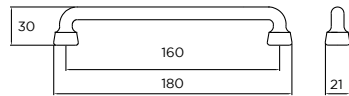

# Claremont

ANTIQUE  
BRONZE

SMOOTH  
MATT BLACK

INDUSTRIAL  
MATT BLACK

Claremont D-Handle

Claremont Cup Handle

Claremont Knob