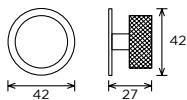

Didsbury

MULTIPLE SIZES
AVAILABLE

AGED
BRASS

ANTIQU
BRONZE

MATT
BLACK

STAINL
STEEL