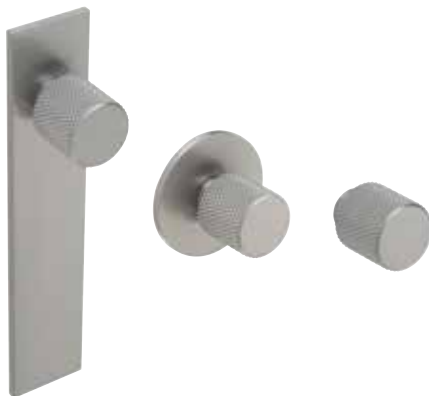

## Knurled | Knob

MATT  
BLACK

AGED  
BRASS

STAINLESS  
STEEL

**HANDLES SHOWN:**  
KNURLED COLLECTION

**COLOUR SWATCH SHOWN:**  
WHITE, GRAPHITE & DRY ROSE

THE  
REFINED  
COLLECTION

Our most premium collection of all that features just ten impeccably designed handles for everything from kitchens cupboards to bedroom closets. Cast from brass and hand-finished to promise unwavering finesse, though our entire book of handles is about unique design, there's something about the Refined Collection that feels even more exclusive. Discover rich and tonal walnut meets diamond-etched brass in our Hampstead handles, consider Yeal's antique pewter for heritage scullery appeal or find flare in every sense of the word with the Skelton with its fluted finials...