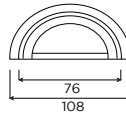

HANDLES SHOWN:
COLLINGWOOD COLLECTION

DOORS SHOWN:
1909 SHAKER IN STORM BLUE