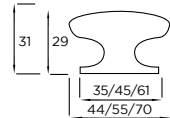

Archer | Knob

MULTIPLE SIZES
AVAILABLE

- OAK
- SANDED OAK