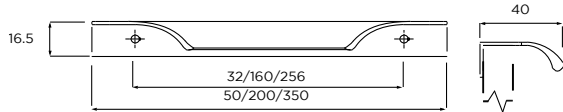

## Fell | Trim Handle

MULTIPLE SIZES  
AVAILABLE

SATIN  
BLACK

STAINLESS  
STEEL