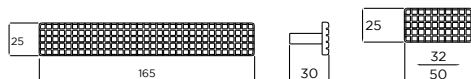

## Chelsea

ANTIQUE  
NICKEL

Chelsea D-Handle

Chelsea Knob

**HANDLES SHOWN:**  
CANTERBURY COLLECTION

**WORKSURFACE SHOWN:**  
STRATA GRANITE - BLACK COSMIC

**COLOUR SWATCH SHOWN:**  
GEORGIAN RED