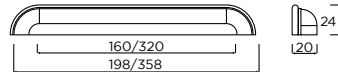

## York | Cup Handle

MULTIPLE SIZES  
AVAILABLE

CHROME

BRUSHED  
NICKEL