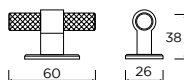

## Knurled | T-Bar

MATT  
BLACK

AGED  
BRASS

STAINLESS  
STEEL