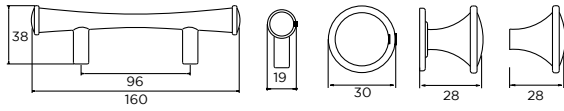

# Berwick

POLISHED  
PEWTER

Berwick Bar Handle

Berwick Knob  
with backplate

Berwick Knob

**HANDLES SHOWN:**  
BERWICK COLLECTION

**COLOUR SWATCH SHOWN:**  
DOVE GREY

**HANDLES SHOWN:**  
WELLINGTON COLLECTION