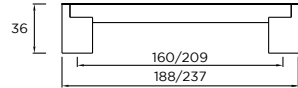

## Thorpe | D-Handle

MULTIPLE SIZES  
AVAILABLE

BLACK  
SATIN

CHROME

STAINLESS  
STEEL