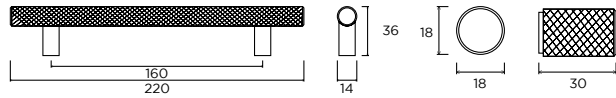

# Tarn

MATT  
BLACK

SATIN  
BRASS

Tarn Pull Handle

Tarn T-Bar Handle

**HANDLES SHOWN:**  
TARN COLLECTION

**WORKSURFACE SHOWN:**  
STRATA QUARTZ - PIETRA AUBURN  
STRATA QUARTZ - PIETRA ICY WHITE

**HANDLES SHOWN:**  
KNURLED COLLECTION