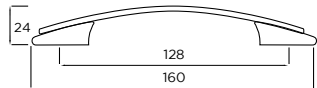

Melton

Bowes

Leven | Bow Handle