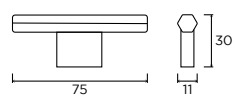

Hexham T-Bar Handle