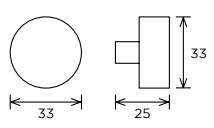

# Yard

MULTIPLE SIZES  
AVAILABLE

- AGED BRASS
- BRIGHT COPPER
- MATT BLACK

Yard Bow Handle

Yard Cup Handle

Yard Knob

**HANDLES SHOWN:**  
YARD COLLECTION

**WORKSURFACE SHOWN:**  
HI MACS - PLATINUM GRANITE  
SILESTONE - SNOWY IBIZA