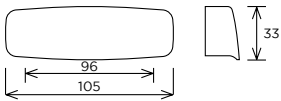

# Lloyd

MATT  
BLACK

ANTHRACITE

BRUSHED  
BRASS

STAINLESS  
STEEL

Lloyd D-Handle

Lloyd Cup Handle

Lloyd Knob