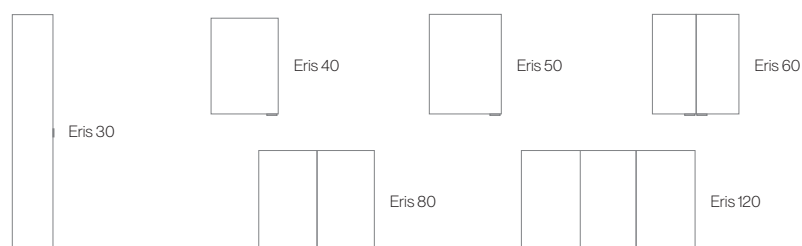

Verve 60

Verve 50

Verve 60

Verve 80

^BOnly compatible with smart phones with wireless charging capabilities
*While stocks lasts

Eris

Aluminium Cabinets with Mirrored Sides

- Central divide(s) on Eris 80, and 120 for more effective storage
- Soft-close hinges
- Adjustable glass shelving
- Mirrored sides
- Double-sided mirrored door(s)

Eris 80

W80 x H70 x D13cm
48100 - £528

Eris 120

W120 x H70 x D13cm
48200 - £693

Eris 60

Eris 30

Eris Slim / Corner

Aluminium Cabinets with Mirrored Sides

- Eris Slim is a slimline cabinet with 10cm depth
- Soft-close hinges
- Mirrored sides
- Double-sided mirrored door(s)

Eris Slim 50

W50 x H90 x D10cm

48300 - £450

Eris Slim 60

W60 x H90 x D10cm

48350 - £492