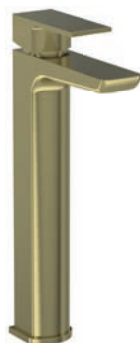

Chrome
N0TAP02IND - £189

Matt Black
N1TAP02IND - £209

Brushed Brass
N2TAP02IND - £209

Indra Tall Mono

H31.9 x W5 x D15.5cm

Chrome
N0TAP03IND - £249

Matt Black
N1TAP03IND - £269

Brushed Brass
N2TAP03IND - £269