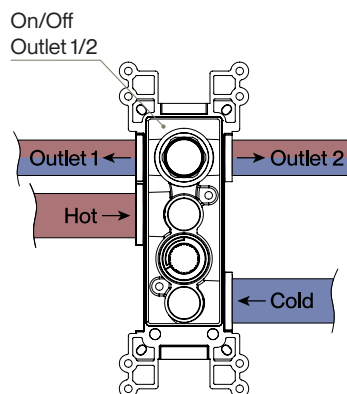

Twin Outlet