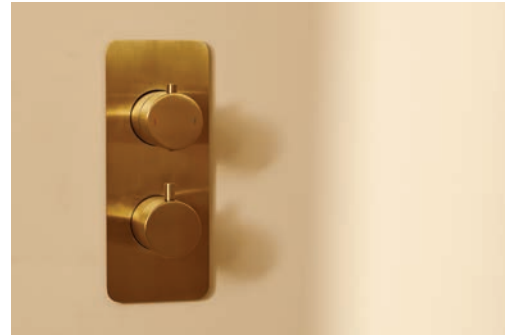

Rivex Single Outlet - Brushed Brass

Rivex Single Outlet Two-Handle Concealed Shower Valve

H26.5 x W10.2 x D13.2cm

Chrome
N02H1ORIV - £549

Matt Black
N12H1ORIV - £599

Brushed Brass
N22H1ORIV - £649

Gunmetal
N32H1ORIV - £649