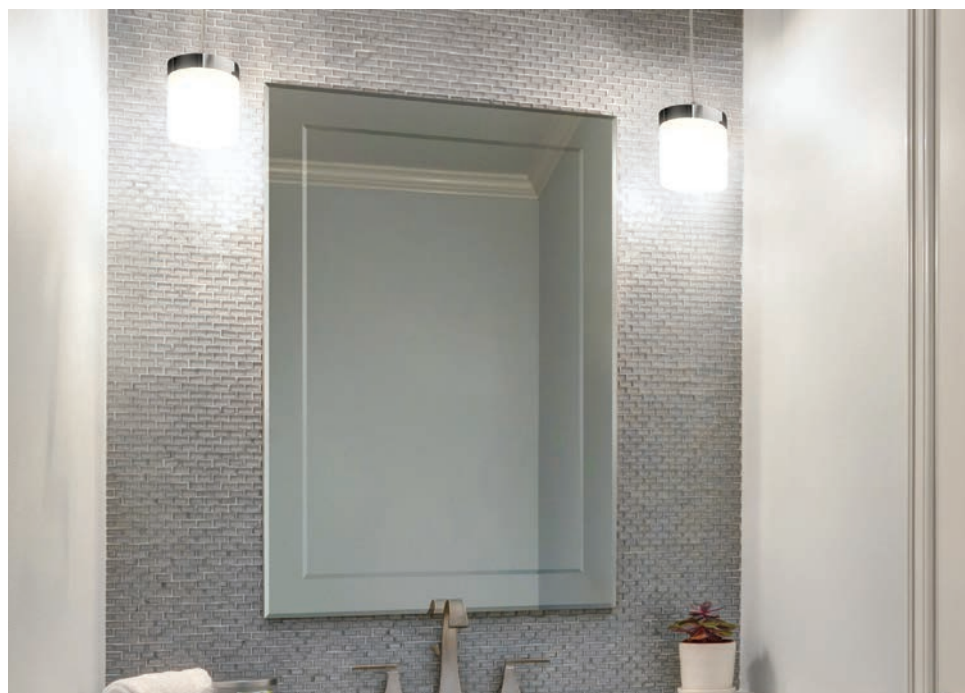

Non-Illuminated Mirror On Mirror

- Can be hung portrait or landscape

Emma
W40 x H50 x D1cm
63504000 - £113

Olivia
W40 x H60 x D1cm
63604000 - £120

Linus
W50 x H70 x D1cm
76700000 - £146

Linus

Rondo | Jazz

Non-Illuminated Shaped Mirrors