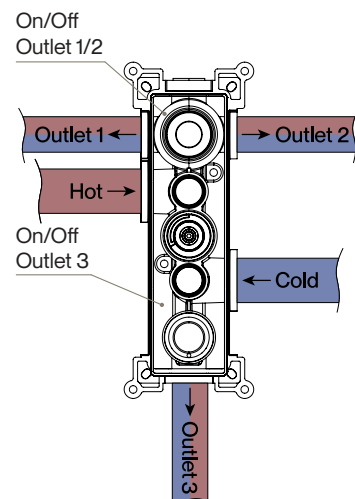

Triple Outlet