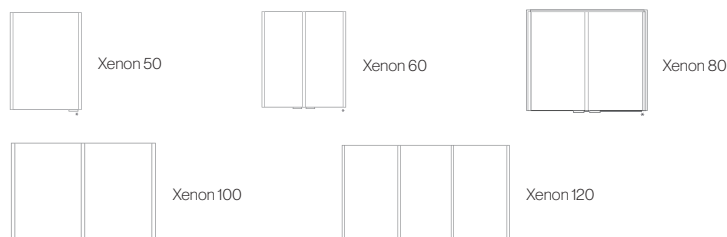

Xenon

LED Aluminium Cabinets with Mirrored Sides

- Colour temperature changing LED illumination
- Central divide for effective storage (excluding Xenon 50)
- 2-pin charging socket
- USB charging sockets
- Soft-close hinges
- Mirrored sides
- Double-sided mirrored door(s)
- Touch free operation*

Xenon 50

W50.5 x H70 x D13cm
46000 - £734

Xenon 60

W60.5 x H70 x D13cm
46100 - £884

Xenon 80

W82 x H70 x D13cm
46200 - £942

Xenon 100

W102 x H70 x D13cm
46250 - £1,039

Xenon 120

W120.5 x H70 x D13cm
46300 - £1,198