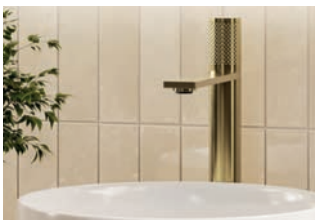

W80 x H70 x D12.2cm

- Black Chrome **58100 - £1,189**
- Brushed Brass **58300 - £1,189**

Complementary Brassware

Complement your Bastille Cabinet with our Dotto Tap Range.

Bastille Cabinet 80 - Brushed Brass