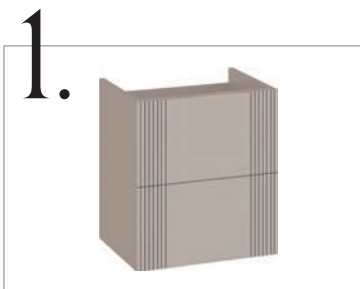

Choose your furniture and handle finish

A place for everything, made for spaces of every shape and size.