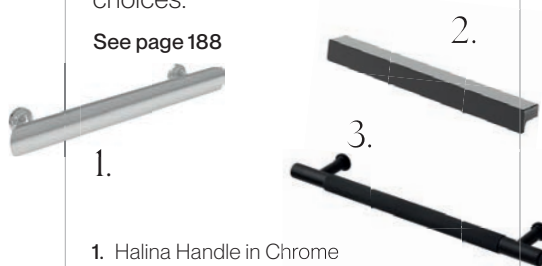

Handle Upgrade

Elevate your furniture with our handles choices.

See page 188

1. Halina Handle in Chrome
2. Avalon Handle in Gunmetal
3. Holton Handle in Black