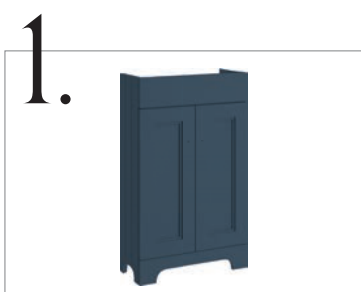

Choose your furniture and handle finish

A place for everything, made for spaces of every shape and size.