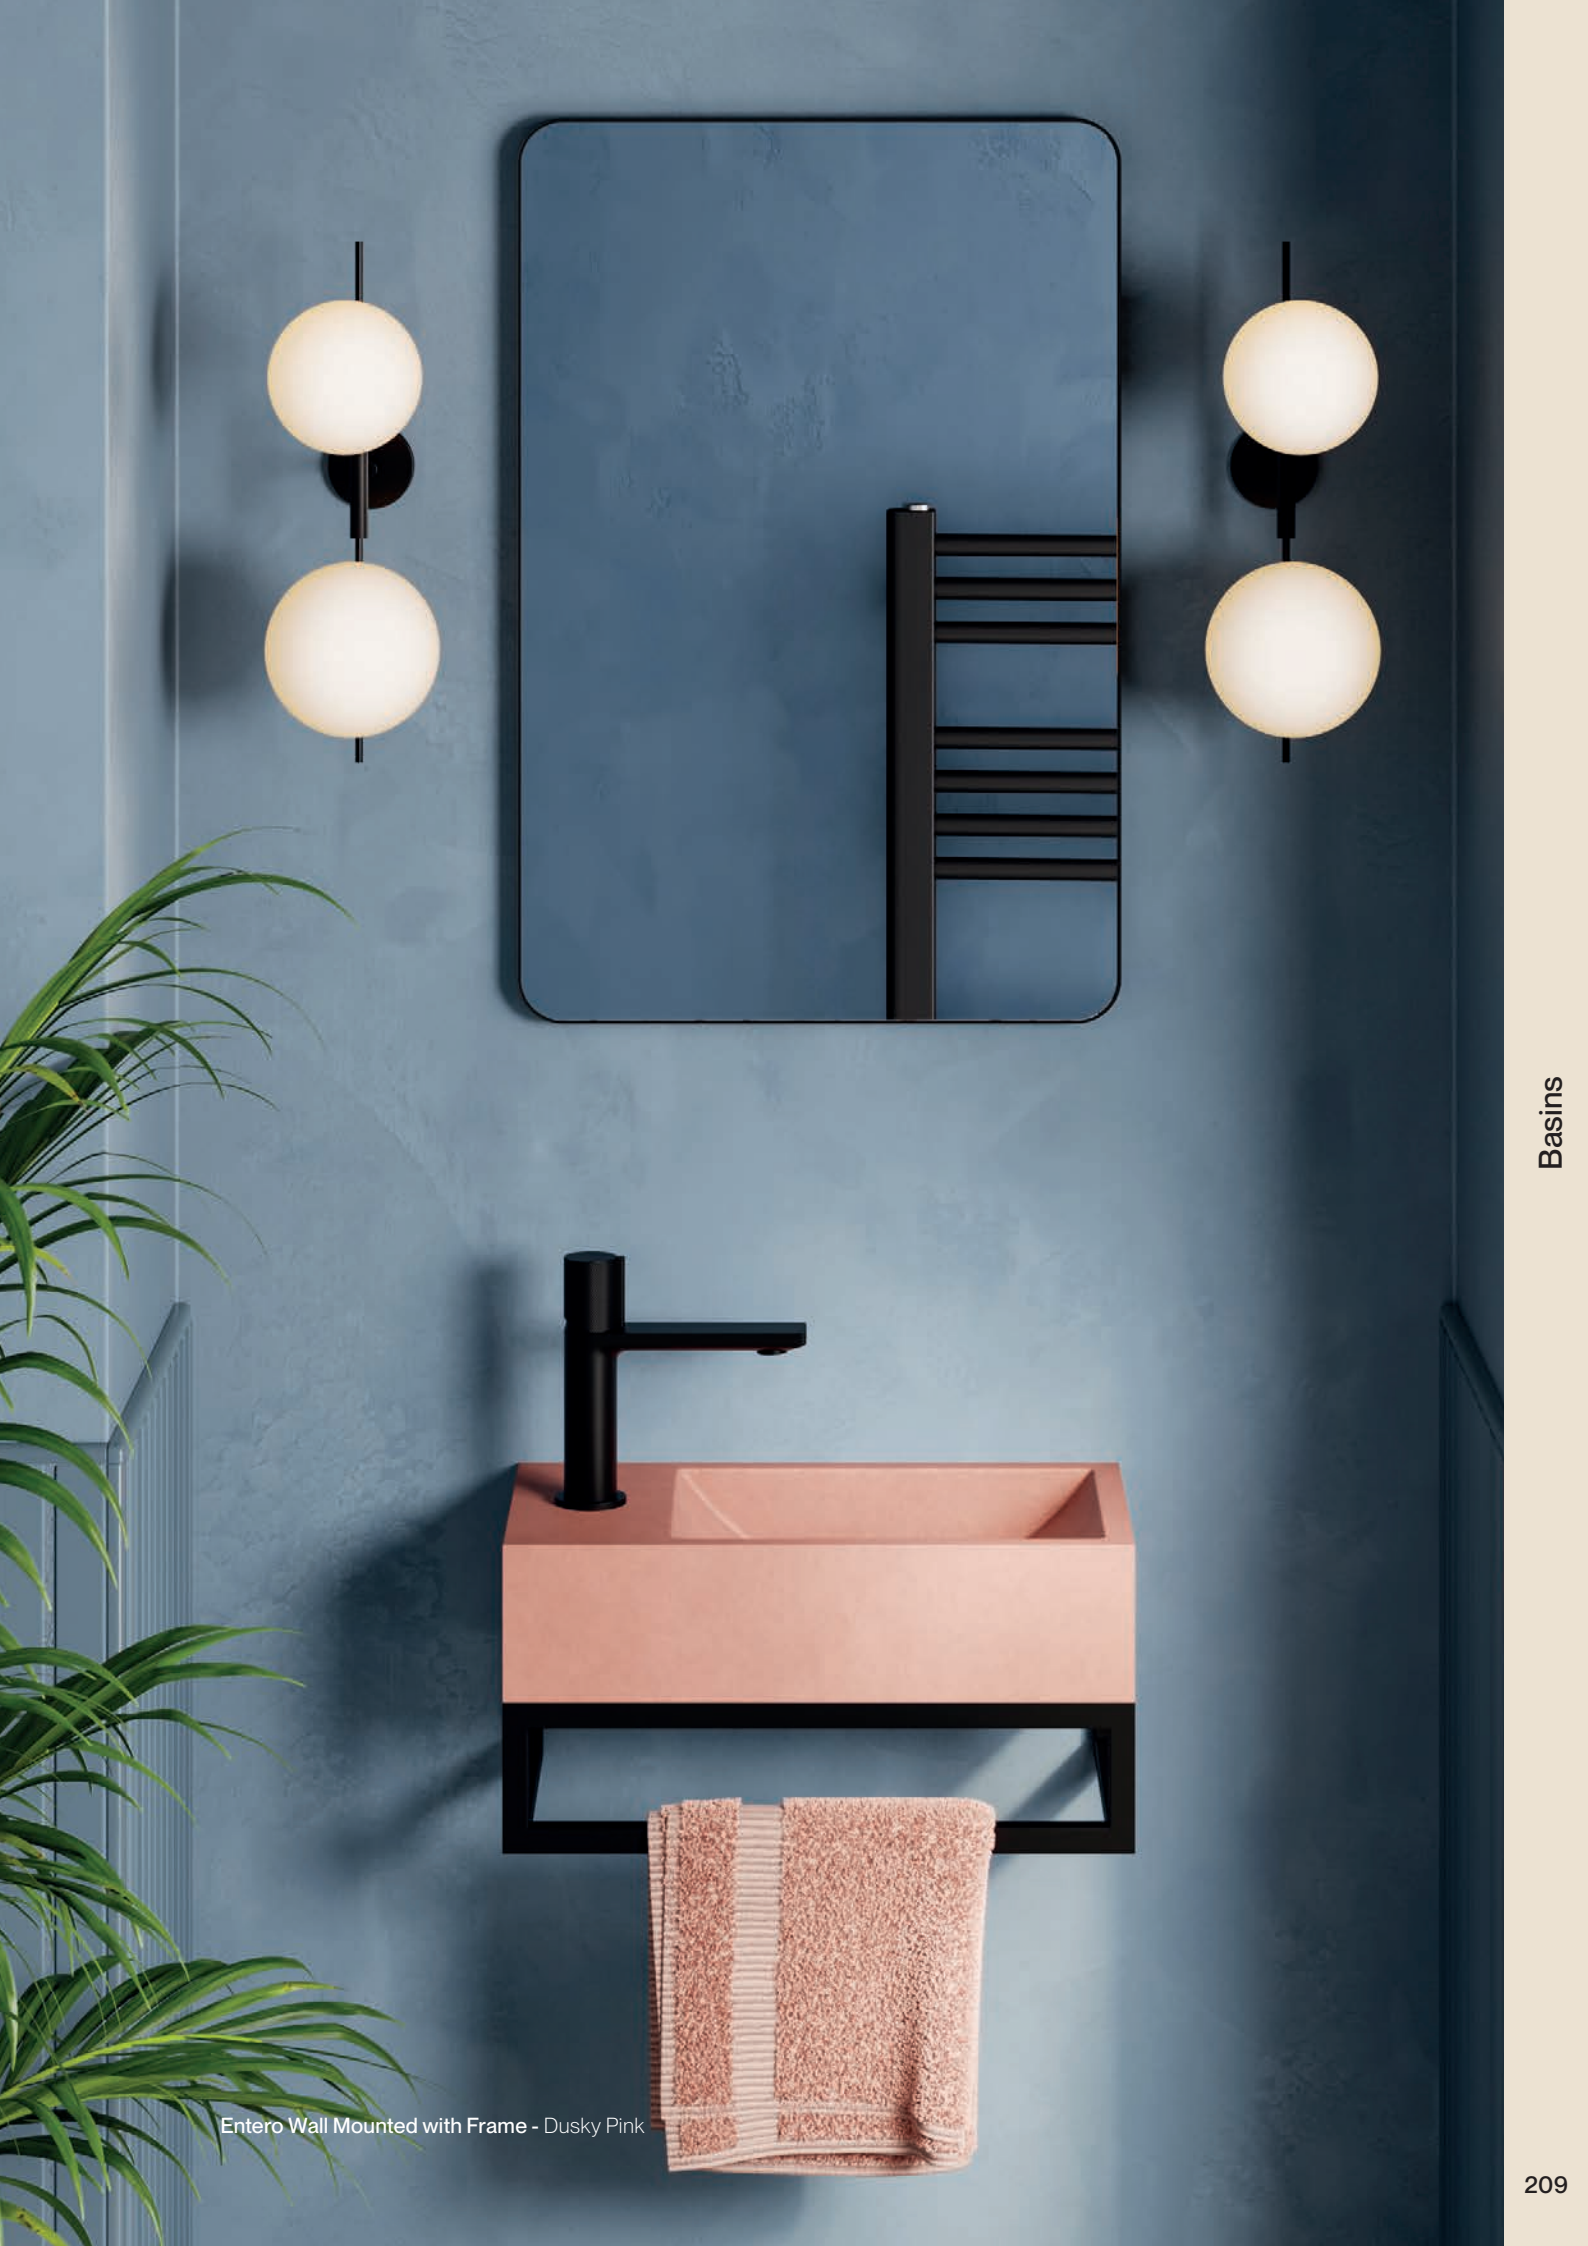

Entero Wall Mounted with Frame - Dusky Pink