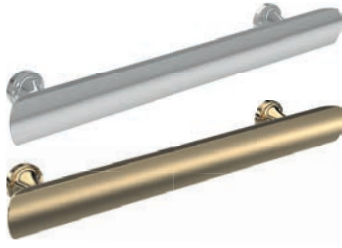

Halina

Furniture Accessory

Halina Handle

W21.4 x H2.1 x D3.3cm | C160

Sierra | Fabrica | Veles

● Chrome **HAHCH**

● Brushed Brass **HAHBR**

£30 each