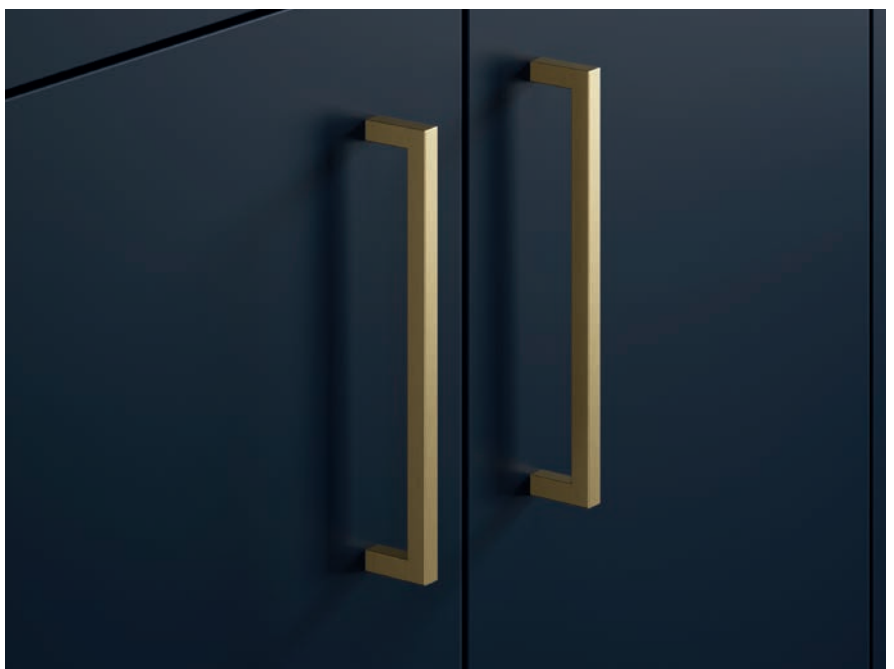

Bar Handles - Brushed Brass