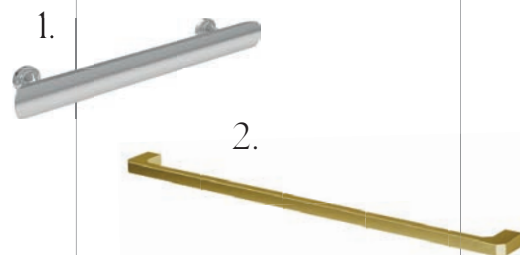

Incl. in furniture cost

Handle Upgrade

Elevate your furniture with our handles choices.

See page 188

1. Halina Handle in Chrome (for 60cm)
2. Chamfer Handle in Brushed Brass (for 85cm)

Furniture Basin Options