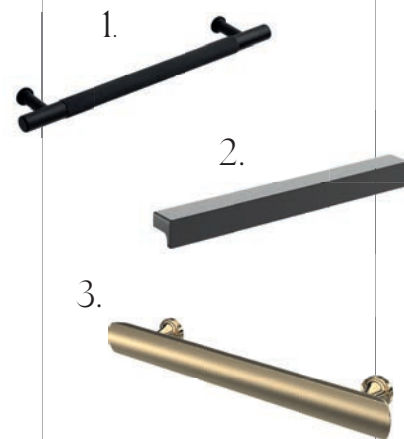

Fabrica

Compact Bathroom Range

Bar Handle Options

For more handle styles compatible with Fabrica, see page 188

Shown in Chrome

1 Handle

For 45cm Cloakroom Units

- Chrome **PNM048**
- Black **PNM049**
- Brushed Brass **PNM050**

Incl. in furniture cost

Shown in Chrome

2 Handles

For 50/60cm Wall Hung Units

- Chrome **PNM042**
- Black **PNM044**
- Brushed Brass **PNM046**

Incl. in furniture cost

Shown in Black

3 Handles

For 60cm Floor Standing Units

- Chrome **PNM051**
- Black **PNM052**
- Brushed Brass **PNM053**

Incl. in furniture cost

Shown in Brushed Brass

4 Handles

For 100/120cm Wall Hung Units

- Chrome **PNM043**
- Black **PNM045**
- Brushed Brass **PNM047**

Incl. in furniture cost

Handle Upgrade

Elevate your furniture with our handles choices.

See page 188

1. Holton in Black
2. Avalon in Gunmetal
3. Halina in Brushed Brass

Furniture Basin Options

Furniture Basins compatible with Fabrica:

Finley

Gloss White Ceramic

W45 x H10 x D25.5cm - Left
N19CLB45LHTH - £157

W45 x H10 x D25.5cm - Right
N19CLB45RHTH - £157

Thruyton

Gloss White Mineral Marble

W50 x H9 x D38cm
N2WB50REC - £180

W60 x H9 x D38cm
N0WB60REC - £193

Orodell

Gloss White Ceramic

W50 x H9 x D38cm
N2WB50CER - £202

W60 x H9 x D38cm
N2WB60CER - £225

Curbar

Gloss White Mineral Marble

W50 x H12.2 x D38cm
N0WB50CURB - £206

W60 x H12.2 x D38cm
N0WB60CURB - £227