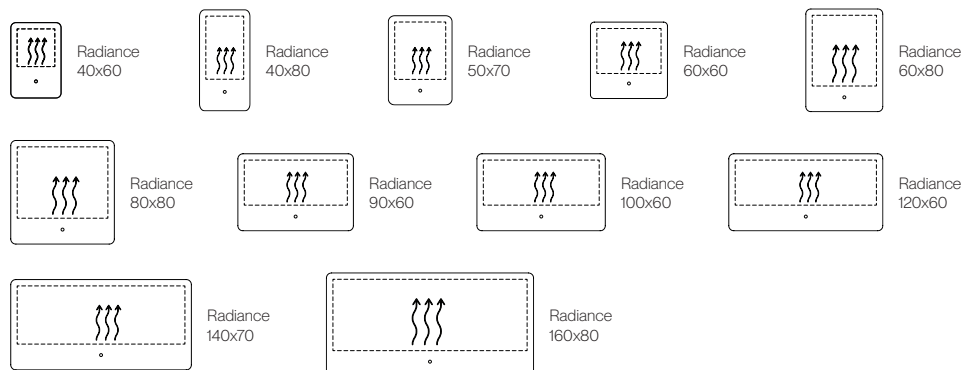

RAMRE16080 - £525

Radiance 60x80 | Warm White

Radiance Arch

LED Mirrors

- Colour temperature changing LED illumination
- Ambient lighting
- Heated pad
- Can be hung portrait or landscape
- Touch switch

Radiance Arch 50x70