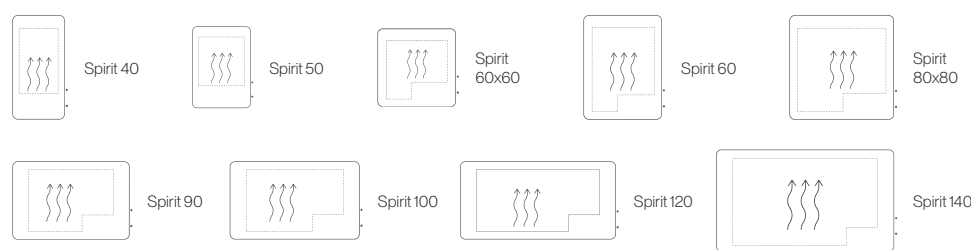

Spirit 80x80

W80 x H80 x D5.4cm
SPMRE8080 - £475

Spirit 90

W90 x H60 x D5.4cm
SPMRE9060 - £475

Spirit 100

W100 x H60 x D5.4cm
SPMRE10060 - £500

Spirit 120

W120 x H60 x D5.4cm
SPMRE12060 - £525

Spirit 140

W140 x H80 x D5.4cm
SPMRE14080 - £575

Spirit 50 - Illuminated | Cool White

Spirit Pill

LED Ghost Mirrors with Charging Sockets

- Colour temperature changing LED illumination
- Ghost technology (see page 15 for more information)
- Dimmable lighting
- 2-pin charging socket°
- USB & USB-C charging sockets°
- Heated pad
- Frame mounted touch controls*