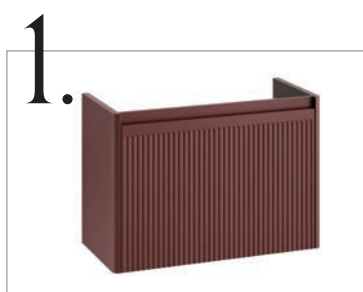

Choose your furniture size and finish

A place for everything, made for spaces of every shape and size.