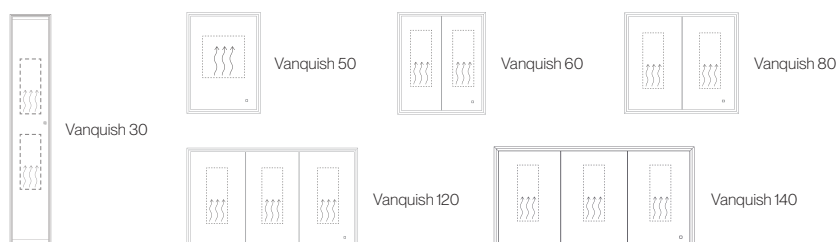

Vanquish

LED Recessed Aluminium Cabinets

- Colour temperature changing LED illumination
- 12.5cm recessed depth
- Aluminium trim as standard, 4 additional finishes available
- Central divide(s) for effective storage (excl. Vanquish 30 and 50)
- 2-pin charging socket(s)
- USB charging sockets in Vanquish 30 and 140
- Push-to-open door(s)
- Double-sided mirrored door(s)
- Heated pad in mirrored door(s)
- Touch switch

Vanquish 30

W30 x H170 x D12.5cm

57900 - £950

Vanquish 50

W53 x H73 x D12.5cm

47600 - £749

Vanquish 60

W63 x H73 x D12.5cm

47700 - £899

Vanquish 80

W83 x H73 x D12.5cm

47800 - £971

Vanquish 120

W123 x H73 x D12.5cm

47900 - £1,248

Vanquish 140

W143 x H73 x D12.5cm

48700 - £1,399

Vanquish Trims

30	62000 - £110
50	55100 - £77
60	55200 - £87
80	55300 - £98
120	55400 - £131
140	57600 - £145

30	60000 - £120
50	55500 - £87
60	55600 - £98
80	55700 - £110
120	55800 - £143
140	57500 - £159

30	63000 - £120
50	56500 - £87
60	56600 - £98
80	56700 - £110
120	56800 - £143
140	57700 - £159

30	64000 - £120
50	56900 - £87
60	57000 - £98
80	57100 - £110
120	57200 - £143
140	57800 - £159