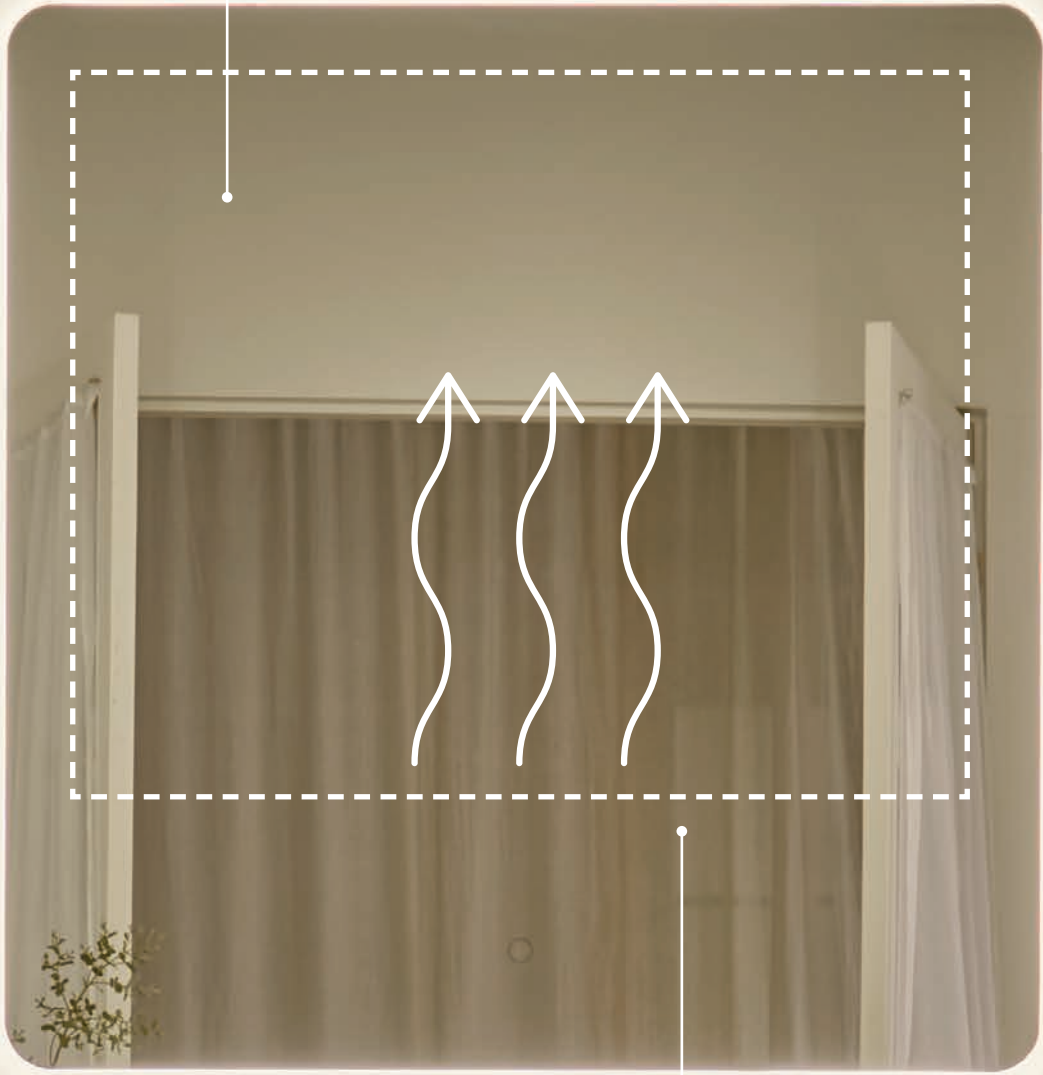

Wall hung WC frames and flush plates are now available, and in seven finishes to ensure an option for every bathroom.

4. Dulson Ceramic Basin - p.235

Introducing Dulson, the perfect pairing for Adorn furniture. With curved edges, this ceramic basin is sculpted elegance.

5. Radiance Mirror Range - p.48

Our most versatile mirror collection to date, Radiance brings together the most shapes and sizes, with concealed LEDs, large heated pads and connectivity for dual-basin configurations.

6. Vanquish 30 Cabinet - p.76

A tall recessed cabinet combining streamlined storage with integrated 2-pin, USB and USB-C charging.

Maximised coverage

As the pioneers of the heated mirror pad, we've expanded the heated area to keep more of the mirror clear.