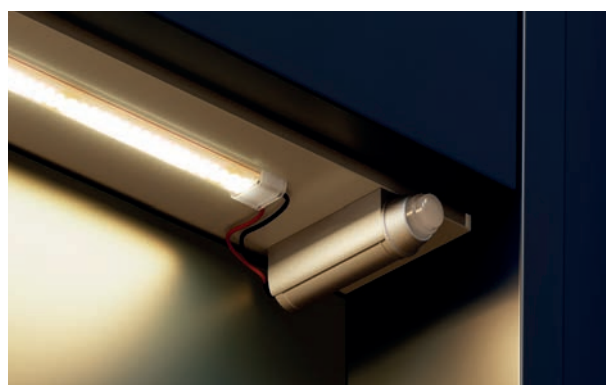

Elevate your bathroom lighting scheme by installing a discreet underlight with your furniture. Featuring a solid strip of COB LED with an optional motion sensor that activates when movement is detected, our underlights can offer a touch of detail and extravagance.