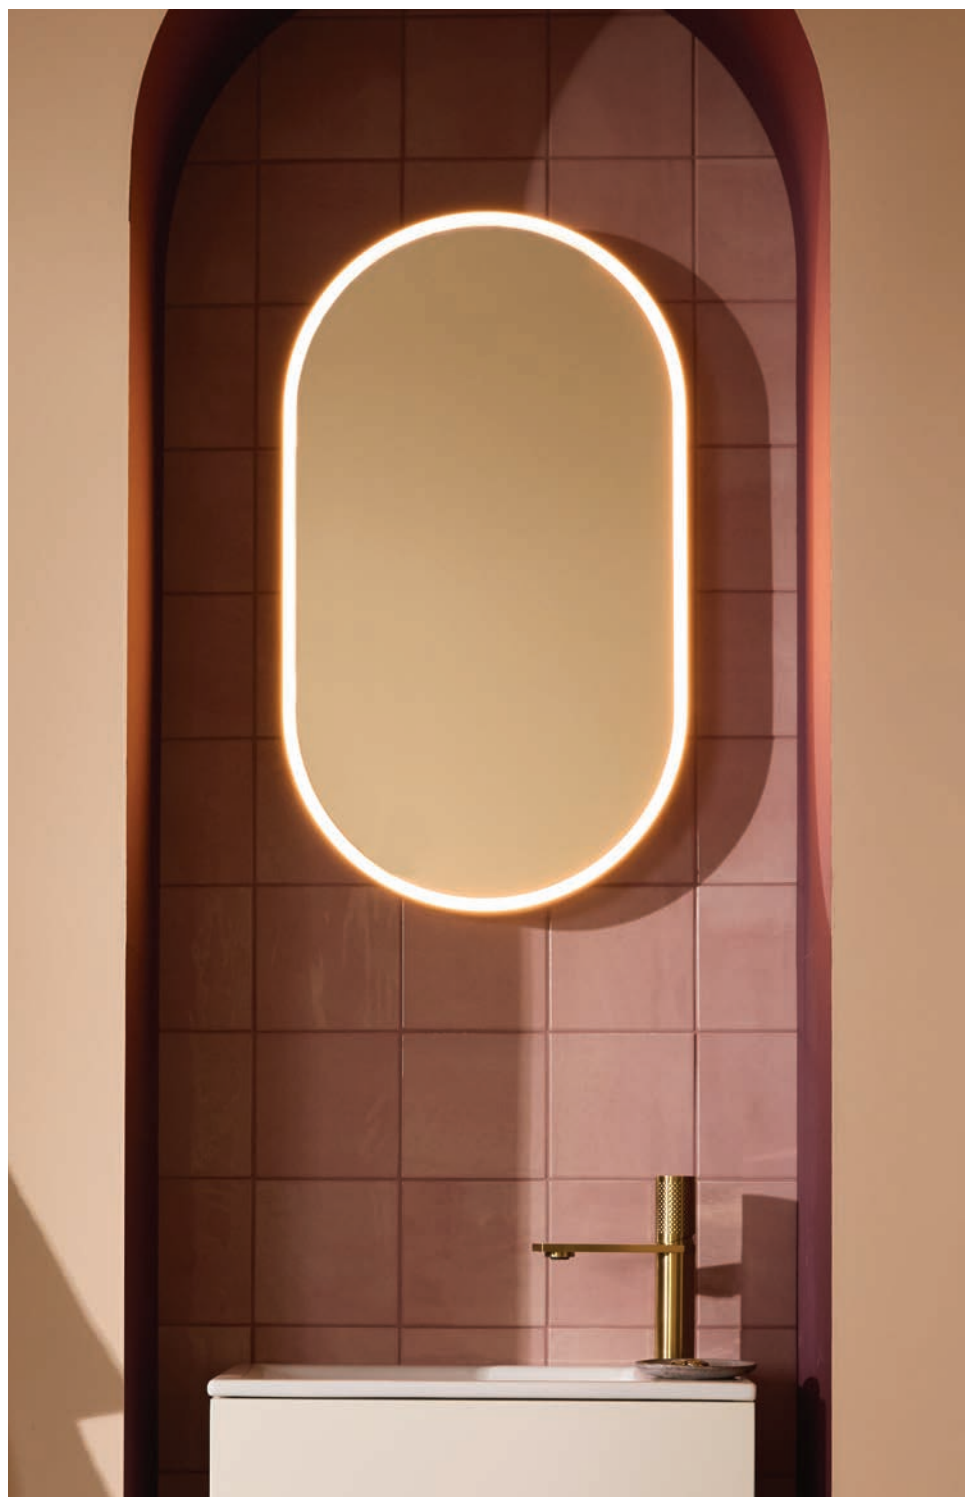

Spirit 140

W140 x H80 x D5.4cm
SPMRE14080 - £575

Spirit 50 - Illuminated | Cool White

Spirit Pill

LED Ghost Mirrors with Charging Sockets

- Colour temperature changing LED illumination
- Ghost technology (see page 15 for more information)
- Dimmable lighting
- 2-pin charging socket°
- USB & USB-C charging sockets°
- Heated pad
- Frame mounted touch controls*

Spirit Pill 40

W40 x H70 x D5.4cm

SPMPI4070 - £325

Spirit Pill 50

W50 x H90 x D5.4cm

SPMPI5090 - £375

Spirit Pill 40 - Illuminated | Warm White

Clever Little Idea

Our Spirit mirrors have Ghost Technology meaning the mirror's light source is hidden within the glass.

Spirit Pill 40

Spirit Pill 50

Verana Luxe

LED Mirrors with Charging Sockets

- Colour temperature changing LED illumination
- Thin bevel with border illumination
- Ambient lighting
- 2-pin charging socket°
- USB charging sockets°
- Heated pad
- Touch free operation*

Verana Luxe 50

W50 x H80 x D5.8cm

79590900 - £399

Verana Luxe 60

W60 x H80 x D5.8cm

79630000 - £449

Verana Luxe 80

W80 x H60 x D5.8cm