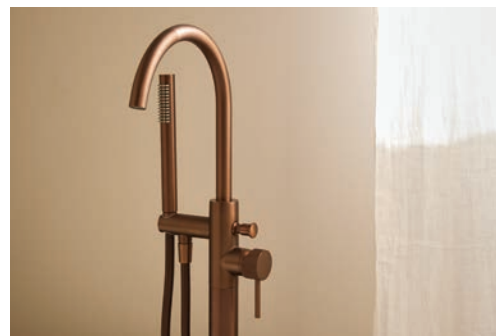

Atlas Luxe

Brassware

- Knurled handle
- Chrome and Matt Black (Electroplated)
- Brushed Brass, Gunmetal, and Brushed Bronze (PVD Coated)
- Brass body with zinc-alloy handles
- Ceramic cartridge and waterflow aerator
- Minimum operating pressure: 0.5 bar
- Mono and Tall feature a full Cold Start position (cold water as standard). This means the boiler is only engaged when needed, reducing energy and costs.
- Matching wastes available on page 250

Atlas Luxe Floorstanding - Brushed Bronze

Atlas Luxe Mini Mono

H14.7 x W5 x D13.4cm

Atlas Luxe Mono

H16.8 x W5 x D15.8cm

Atlas Luxe Tall Mono

H30.5 x W5 x D17cm