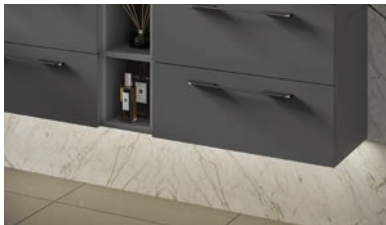

120cm LED Underlight

with Motion Sensor,
see page 289 for details

Warm White **NOWBLPIR120WWH**

Cool White **NOWBLPIR120CLW**

£87