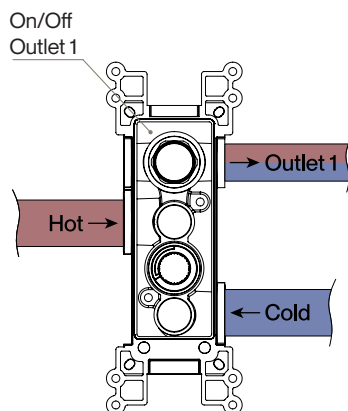

Single Outlet