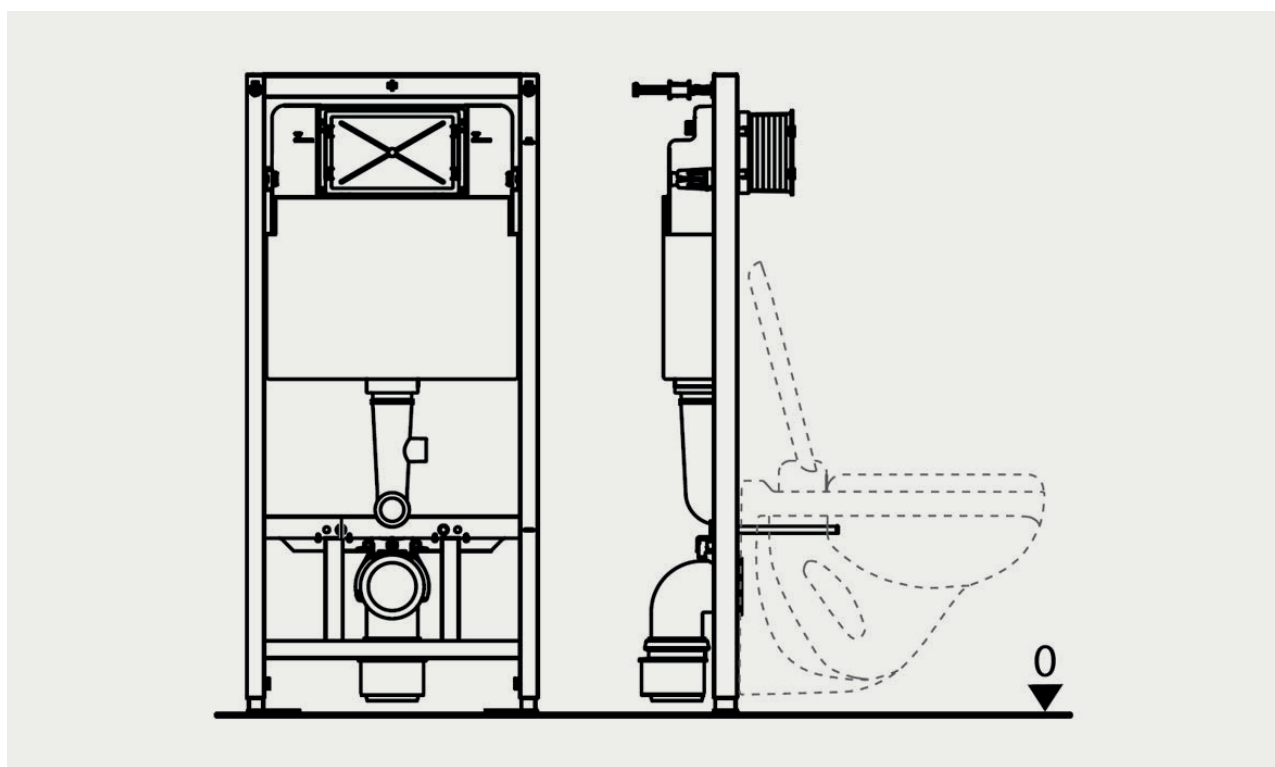

Extra Accessories Included In The Package

The packaging of every product contains a complete set of installation accessories for mounting the WC bowl, including anchoring materials and all necessary installation caps.