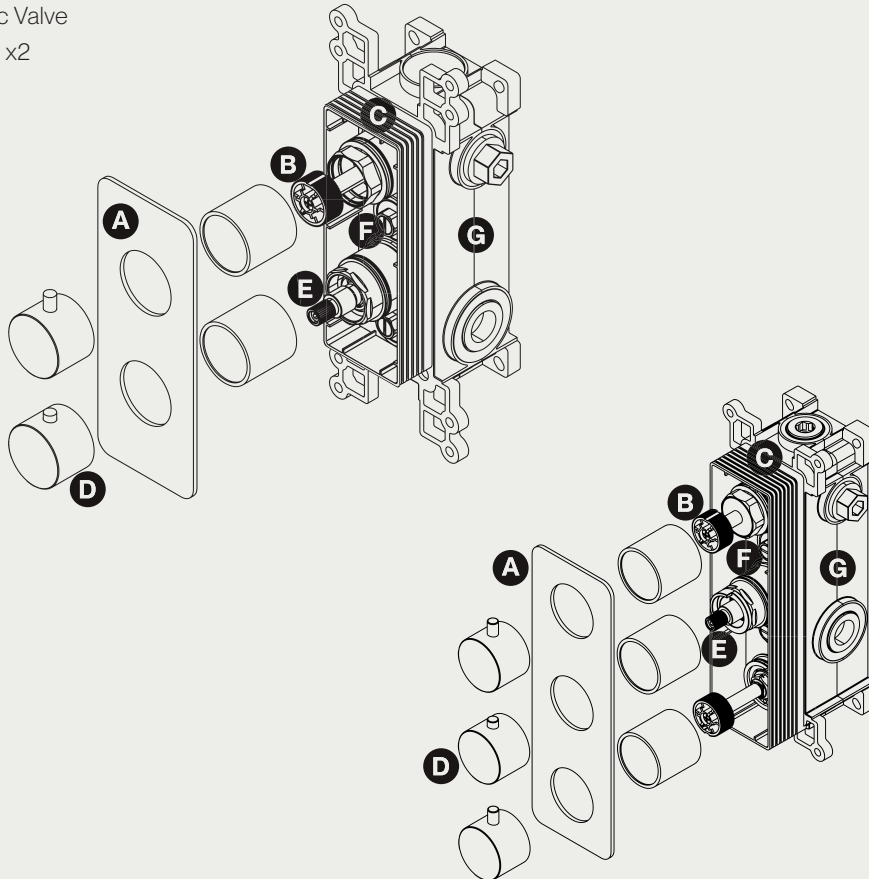

Rivex

Product Diagrams

- A Base Plate
- B Diverter Control
- C Integrated Spirit Level
- D Temperature Control Handle
- E Thermostatic Valve
- F Check Valve x2
- G Smart Box