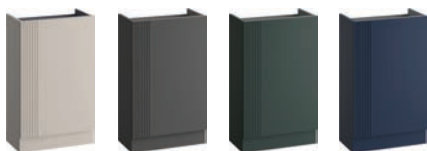

Adorn Cloakroom Unit - Mushroom

Adorn Cloakroom Unit - Olive

Fabrica Cloakroom

Cloakroom Range

Floor Standing Units

45cm Wide with 1 door

W44.9 x H73 x D25.3cm

- Light Taupe **N19FSCLLTA**
- Carbon Grey **N19FSCLCGR**
- Dark Emerald **N19FSCLDEM**
- Midnight Blue **N19FSCLMBL**