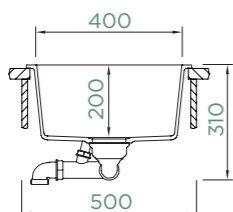

Installation note: Topmounted and flushmounted the sink is installed without installation clamps.

KAIA N-100

TOPMOUNT/UNDERMOUNT

NEW

Cabinet size: **50 cm**
 Inner dimension of the bowl:
400 × 400 × 200 mm
 Installation: **fixed**
 Cut-out size topmount:
442 × 442 mm R10
 Cut-out size undermount:
400 × 400 mm R9