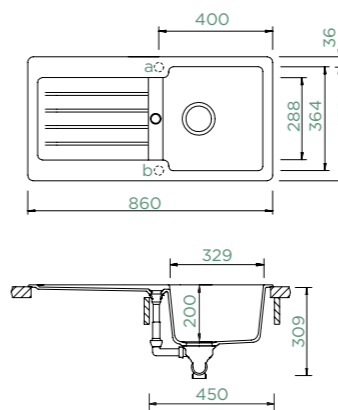

Additional accessories p. 207

Tap recommendations

SCHOCK

TYPOS D-100S

TOPMOUNT/UNDERMOUNT

Cabinet size: **45 cm**
 Inner dimension of the bowl: **329 × 364 × 200 mm**
 Installation: **reversible**
 Cut-out size topmount: **840 × 415 mm R10**
 Cut-out size undermount: **846 × 421 mm R13**
 Worktop for built-in dishwasher: **26 mm**