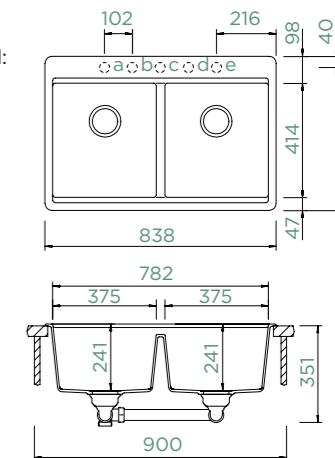

CHELSEA N-200

TOPMOUNT/UNDERMOUNT

Cabinet size: **90 cm**
Inner dimension of the bowl: **375 × 414 × 241 mm**
Installation: **fixed**
Cut-out size topmount: **824 × 545 mm R19**
Cut-out size undermount: **788 × 458 mm R12**