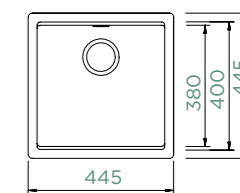

TOPMOUNT

- KIRN100A DAY
- KIRN100A DSK
- KIRN100A NGT
- KIRN100A TWI
- KIRN100A IVY

UNDERMOUNT

- KIRN100U DAY
- KIRN100U DSK
- KIRN100U NGT
- KIRN100U TWI
- KIRN100U IVY

KIRUNA N-100

FLUSHMOUNT

Cabinet size: **50 cm**
Inner dimension of the bowl:
400 × 400 × 180 mm
Installation: **fixed**
Cut-out size flushmount:
447 × 447 mm R21