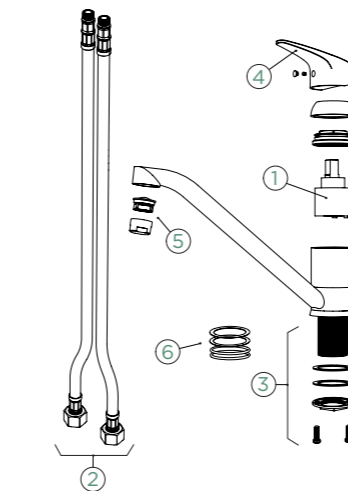

EVINAS

FIXED SPOUT

EVINAS

PULL-OUT

Connecting hose: **450 mm**
Swivel range: **360°**
Lever position: **at the top**
Features: **Ultra-quiet aerator**
Accessories: **SF-100 (629883)**

- 1 628794/1
- 2 628748/2
- 3 628778/2
- 4 628794EDM
- 5 628740/5
- 6 628794/8