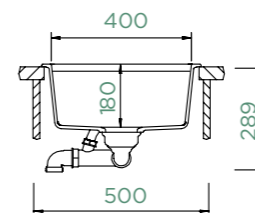

Altos SA

Kavus SA

SC-510 FA

Fonos FA

Epos SA

SCHOCK

LAHTI N-100
TOPMOUNT/UNDERMOUNT

Cabinet size: **50 cm**
Inner dimension of the bowl: **400 x 400 x 180 mm**
Installation: **fixed**
Cut-out size topmount: **442 x 442 mm R10**
Cut-out size undermount: **400 x 400 mm R9**