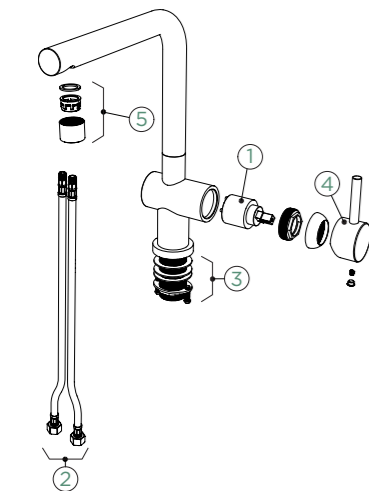

Connecting hose: **750 mm**
Swivel range: **360°**
Lever position: **on the right**
Features: **Window mixer tap, Colour galvanic (PUR)**
Accessories: **SF-100 (629883), Laminar aerator grey (628740/5)**

- 1 628809/2
- 2 628809/3
- 3 628736XXX
- 4 628737/1
- 5 628809/5XXX