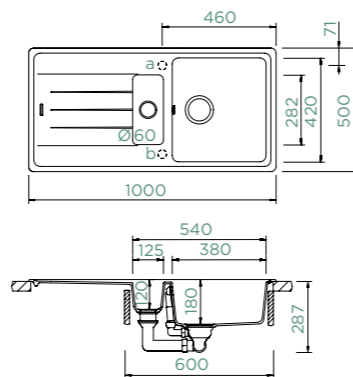

ELEMENT D-150

TOPMOUNT/UNDERMOUNT

Cabinet size: **60 cm**
Inner dimension of the bowl:
380 × 420 × 180 mm
Installation: **reversible**
Cut-out size topmount:
980 × 480 mm R10
Cut-out size undermount:
984 × 484 mm R12
Worktop for built-in
dishwasher: **22 mm**

1. **Accessories:**
   Automatic drain kit 629881
   Manual drain kit 629880
   Chopping board, bamboo 629044
   Flexible strainer bowl 629739
   Corner bowl 629733
   Wastecap 628152

TOPMOUNT UNDERMOUNT

CRISTALITE® BASIC LINE

● ELED150A GNE	ELED150U GNE
● ELED150A GON	ELED150U GON
● ELED150A GCR	ELED150U GCR
● ELED150A GSA	ELED150U GSA
● ELED150A GVA	ELED150U GVA
○ ELED150A GDW	ELED150U GDW