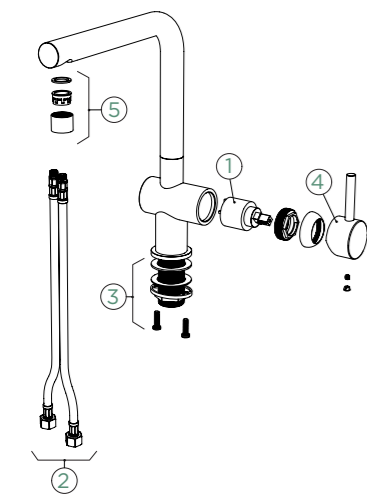

EPOS

FIXED SPOUT

Connecting hose: **450 mm**
Swivel range: **360°**
Lever position: **on the right**
Features: **Colour lacquered**
Accessories: **SF-100 (629883), Laminar aerator grey (628740/5)**

- 1 628737/1
- 2 628804/2
- 3 628736/2
- 4 628736XXX
- 5 628741/5XXX

FIXED SPOUT

PULL-OUT

CT BASIC LINE

● 540000 GNE	540120 GNE
● 540000 GON	540120 GON
● 540000 GAS	540120 GAS
● 540000 GCR	540120 GCR
● 540000 GVA	540120 GVA
○ 540000 GDW	540120 GDW

EPOS

PULL-OUT

Connecting hose: **450 mm**
Swivel range: **180°**
Lever position: **on the right**
Usable shower hose length: **350 mm**
Features: **Backflow preventer, Colour lacquered**
Accessories: **SF-100 (629883), Laminar aerator grey (628740/5)**

- 1 628737/1
- 2 628759/3
- 3 628736/2
- 4 628736XXX
- 5 628741/5XXX
- 6 628736/6
- 7 628739XXX

EPOS

FIXED SPOUT

Connecting hose: **450 mm**
Swivel range: **360°**
Lever position: **on the right**
Features: **Colour lacquered, Puro galvanic**
Accessories: **SF-100 (629883), Laminar aerator grey (628740/5)**

- 1 628737/1
- 2 628804/2
- 3 628736/2
- 4 628736XXX
- 5 628741/5XXX

FIXED SPOUT

PULL-OUT

METALLIC

● 540000 CHR	540120 CHR
⚡ ● 540003 CHR	540123 CHR
● 540000 EDO	540120 EDO
⚡ ● 540002 PUR	540123 PUR

CD CLASSIC LINE

● 540027 PUR	540127 PUR
● 540027 MAG	540127 MAG
● 540027 STO	540127 STO
● 540027 BRO	540127 BRO
● 540027 SIL	540127 SIL
● 540027 MGL	540127 MGL
○ 540027 POL	540127 POL

EPOS

PULL-OUT

Connecting hose: **450 mm**
Swivel range: **180°**
Lever position: **on the right**
Usable shower hose length: **350 mm**
Features: **Backflow preventer, Colour lacquered, Puro galvanic**
Accessories: **SF-100 (629883), Laminar aerator grey (628740/5)**

- 1 628737/1
- 2 628759/3
- 3 628736/2
- 4 628736XXX
- 5 628741/5XXX
- 6 628736/6
- 7 628739XXX