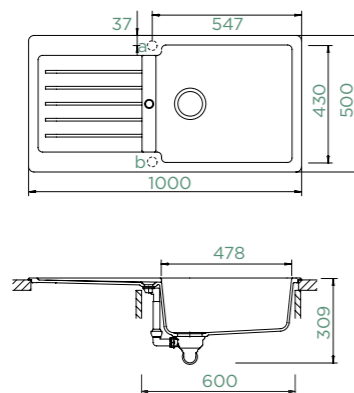

Note: A 60 cm cabinet is needed if you plan to use two adjacent tap holes.

TYPOS D-100L

TOPMOUNT/UNDERMOUNT

Cabinet size: **60 cm**
 Inner dimension of the bowl:
478 × 430 × 200 mm
 Installation: **reversible**
 Cut-out size topmount:
980 × 480 mm R10
 Cut-out size undermount:
986 × 486 mm R10
 Worktop for built-in
 dishwasher: **25 mm**