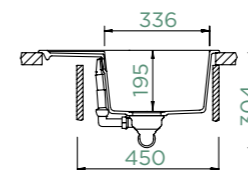

Small radii
- modern look

Most space-saving
model with draining
board

Extra deep and wide
drainer grooves

Additional accessories p. 207

Tap recommendations

RONDA D-100

TOPMOUNT/UNDERMOUNT

Cabinet size: **45 cm**
Inner dimension of the bowl:
336 × 436 × 195 mm
Installation: **reversible**
Cut-out size topmount:
560 × 480 mm R10
Cut-out size undermount:
564 × 484 mm R10
Worktop for built-in
dishwasher: **26 mm**