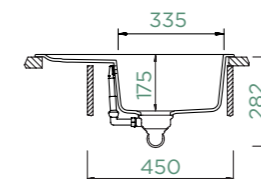

Additional accessories p. 207

Tap recommendations

SCHOCK

PINEDO D-100XS

TOPMOUNT/UNDERMOUNT

Cabinet size: **45 cm**
 Inner dimension of the bowl: **335 × 432 × 175 mm**
 Installation: **reversible**
 Cut-out size topmount: **600 × 480 mm R10**
 Cut-out size undermount: **606 × 486 mm R18**