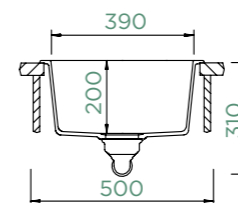

Tap recommendations

SCHOCK

QUADRO N-100S

TOPMOUNT/UNDERMOUNT

Cabinet size: **50 cm**
Inner dimension of the bowl: **390 × 370 × 200 mm**
Installation: **fixed**
Cut-out size topmount: **430 × 410 mm R10**
Cut-out size undermount: **390 × 370 mm R15**