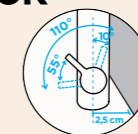

SCHOCK

PLUTOS

FIXED SPOUT