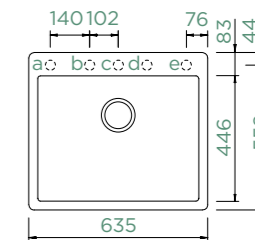

Accessories:
Automatic drain kit 410057CHR
Manual drain kit 410056CHR
Flexible strainer bowl 629739
Corner bowl 629733
Samo L CHR 629174CHR
Samo L EDM 629174EDM
Samo L WGO 629174WGO
Samo L COB 629174COB
Samo L GUB 629174GUB
Samo L PUR 629174S

TOPMOUNT

UNDERMOUNT

CRISTALITE® BASIC LINE

- SGTN100SA GNE
- SGTN100SA GCR
- SGTN100SA GDW

- SGTN100SU GNE
- SGTN100SU GCR
- SGTN100SU GDW