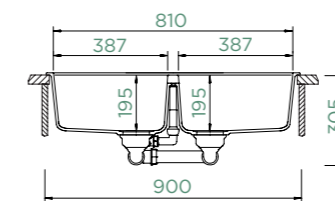

Cabinet size: **90 cm**
 Inner dimension of the bowl: **387 × 380 × 195 mm**
 Installation: **fixed**
 Cut-out size topmount: **840 × 480 mm R10**
 Cut-out size undermount: **846 × 486 mm R10**

Accessories: