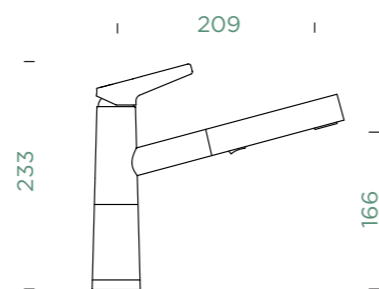

CT BASIC LINE

● 554000 GNE	554120 GNE
● 554000 GON	554120 GON
● 554000 GAS	554120 GAS
● 554000 GBT	554120 GBT
● 554000 GCR	554120 GCR
● 554000 GSA	554120 GSA
● 554000 GEV	554120 GEV
● 554000 GVA	554120 GVA
○ 554000 GDW	554120 GDW

1. 1 628784/1
2. 2 628784/2
3. 3 628785/3
4. 4 628784CHR
5. 5 628785/5
6. 6 5..22075XX