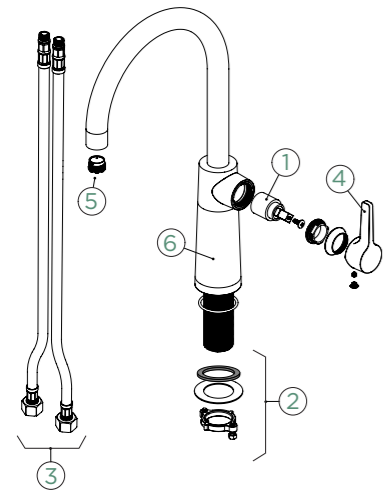

FIXED SPOUT

PULL-OUT

FIXED SPOUT

PULL-OUT

Connecting hose: **600 mm**
Swivel range: **360°**

Lever position: **on the right**

Features: **Version in chrome with sleeves**

Accessories: **SF-100 (629883)**

FIXED SPOUT

PULL-OUT

CD CLASSIC LINE

- 555000 PUR
- 555000 MAG
- 555000 STO
- 555000 BRO
- 555000 SIL
- 555000 MGL
- 555000 POL
- 555000 BRY

- 555120 PUR
- 555120 MAG
- 555120 STO
- 555120 BRO
- 555120 SIL
- 555120 MGL
- 555120 POL
- 555120 BRY

- 555000 DAY
- 555000 DSK
- 555000 NGT
- 555000 TWI
- 555000 IVY

- 555120 DAY
- 555120 DSK
- 555120 NGT
- 555120 TWI
- 555120 IVY

CT BASIC LINE

- 1 628784/1
- 2 628784/2
- 3 628784/3
- 4 628785CHR
- 5 628784/5
- 6 5..22075XX

- 555000 GNE
- 555000 GON
- 555000 GAS
- 555000 GBT
- 555000 GCR
- 555000 GSA
- 555000 GEV
- 555000 GVA
- 555000 GDW

- 555120 GNE
- 555120 GON
- 555120 GAS
- 555120 GBT
- 555120 GCR
- 555120 GSA
- 555120 GEV
- 555120 GVA
- 555120 GDW

Connecting hose: **600 mm**
Swivel range: **120°**

Lever position: **on the right**

Usable shower hose length: **400 mm**

Features: **Backflow preventer, Jet-spray function, Version in chrome with sleeves**

Accessories: **SF-100 (629883)**

- 1 628784/1
- 2 628784/2
- 3 628784/3
- 4 628785CHR
- 5 628788/4
- 6 5..22075XX
- 7 628785/7

Connecting hose: **600 mm**
Swivel range: **360°**

Lever position: **on the right**

Features: **Version in chrome with sleeves**

Accessories: **SF-100 (629883)**

FIXED SPOUT

PULL-OUT

CD CLASSIC LINE

- 556000 PUR
- 556000 MAG
- 556000 STO
- 556000 BRO
- 556000 SIL
- 556000 MGL
- 556000 POL
- 556000 BRY

- 556120 PUR
- 556120 MAG
- 556120 STO
- 556120 BRO
- 556120 SIL
- 556120 MGL
- 556120 POL
- 556120 BRY

- 556000 DAY
- 556000 DSK
- 556000 NGT
- 556000 TWI
- 556000 IVY

- 556120 DAY
- 556120 DSK
- 556120 NGT
- 556120 TWI
- 556120 IVY

CT BASIC LINE

- 1 628784/1
- 2 628784/2
- 3 628784/3
- 4 628785CHR
- 5 628784/5
- 6 5..22075XX

- 556000 GNE
- 556000 GON
- 556000 GAS
- 556000 GBT
- 556000 GCR
- 556000 GSA
- 556000 GEV
- 556000 GVA
- 556000 GDW