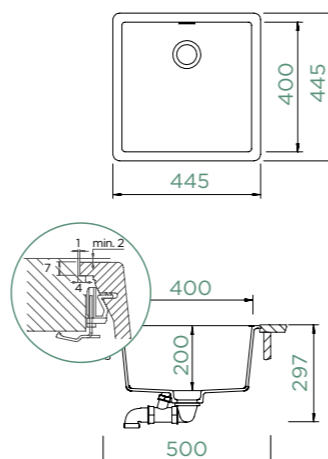

GREENWICH N-100

FLUSHMOUNT

Cabinet size: **50 cm**
Inner dimension of the bowl:
400 × 400 × 200 mm
Installation: **fixed**
Cut-out size flushmount:
447 × 447 mm R21

Accessories:
Automatic drain kit 410051CHR
Visible Parts in Solid Stainless Steel
400051EDM
Visible Parts in White Gold
400051WGO
Visible Parts in Copper Brushed
400051COB
Visible Parts in Gunmetal Brushed
400051GUB
Visible Parts in Puro 400051PUR
Manual drain kit 411050CHR
2x2 Design Drip Rack 629724S
2x2 Design Drip Rack 629724EDM
Silicone Drain Mat 629188

FLUSHMOUNT

CRISTADUR® CLASSIC LINE

● GREN100FB PUR
● GREN100FB MAG
● GREN100FB STO
● GREN100FB BRO
● GREN100FB SIL
○ GREN100FB POL