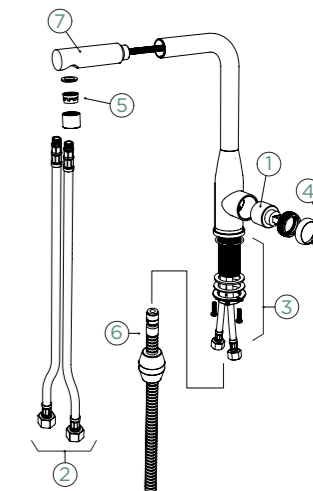

KAVUS

FIXED SPOUT

KAVUS

PULL-OUT

Connecting hose: **450 mm**
Swivel range: **360°**
Lever position: **on the right**
Features: **Ultra-quiet aerator, Colour lacquered, Puro galvanic**
Accessories: **SF-100 (629883)**

FIXED SPOUT

PULL-OUT

METALLIC

● 559000 EDM	559120 EDM
● 559000 WGO	559120 WGO
● 559000 COB	559120 COB
● 559000 GUB	559120 GUB

CD CLASSIC LINE

● 559027 PUR	559127 PUR

CT BASIC LINE

● 559000 GNE	559120 GNE

1. 1 628778/1
2. 2 628778/2
3. 3 628748/2
4. 4 628748/XXX
5. 5 628740/5

Connecting hose: **450 mm**
Swivel range: **360°**
Lever position: **on the right**
Usable shower hose length: **350 mm**
Features: **Backflow preventer, Ultra-quiet aerator, Colour lacquered, Puro galvanic**
Accessories: **SF-100 (629883)**

1. 1 628778/1
2. 2 628780/2
3. 3 628749/2
4. 4 628789/XXX
5. 5 628740/5
6. 6 628789/8
7. 7 628789/1XXX

KETO

FIXED SPOUT

KETO

PULL-OUT

Connecting hose: **450 mm**
Swivel range: **360°**
Lever position: **on the right**
Features: **Ultra-quiet aerator, Colours PVD, galvanic (PUR)**
Accessories: **SF-100 (629883)**

FIXED SPOUT

PULL-OUT

METALLIC

● 518000 EDM	518120 EDM
● 518000 WGO	518120 WGO
● 518000 COB	518120 COB
● 518000 GUB	518120 GUB

CD CLASSIC LINE

● 518027 PUR	518127 PUR

Connecting hose: **450 mm**
Swivel range: **180°**
Lever position: **on the right**
Usable shower hose length: **350 mm**
Features: **Backflow preventer, Ultra-quiet aerator, Colours PVD, galvanic (PUR)**
Accessories: **SF-100 (629883)**

1. 1 628778/1
2. 2 628749/2
3. 3 628780/2
4. 4 628789/XXX
5. 5 628740/5
6. 6 628789/8
7. 7 628778/7XXX