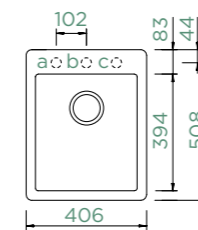

Accessories:
Automatic drain kit 410057CHR
Manual drain kit 410056CHR
Flexible strainer bowl 629739
Corner bowl 629733
Samo L CHR 629174CHR
Samo L EDM 629174EDM
Samo L WGO 629174WGO
Samo L COB 629174COB
Samo L GUB 629174GUB
Samo L PUR 629174S

TOPMOUNT

UNDERMOUNT

CRISTALITE® BASIC LINE

- SGTN100XSA GNE
- SGTN100XSA GCR
- SGTN100XSA GDW

- SGTN100XSU GNE
- SGTN100XSU GCR
- SGTN100XSU GDW