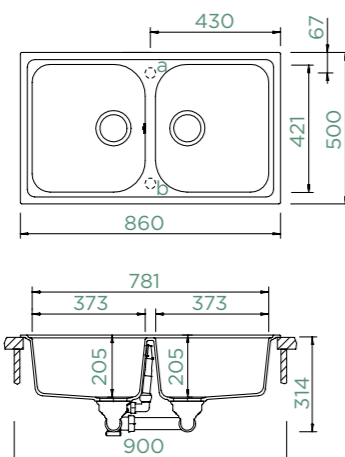

VIOLA N-200

TOPMOUNT/UNDERMOUNT

Cabinet size: **90 cm**
Inner dimension of the bowl:
373 × 421 × 205 mm
Installation: **reversible**
Cut-out size topmount:
840 × 480 mm R10
Cut-out size undermount:
845 × 485 mm R40