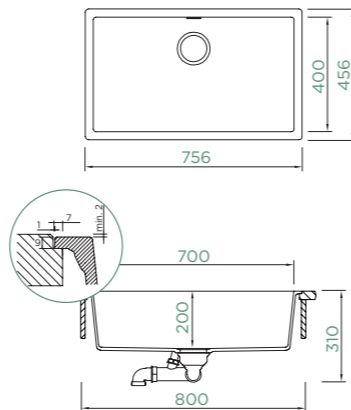

KAIA N-100XL

FLUSHMOUNT

Cabinet size: **80 cm**
 Inner dimension of the bowl:
700 × 400 × 200 mm
 Installation: **fixed**
 Cut-out size flushmount:
758 × 458 mm R12

Accessories:

- Automatic drain kit 410055CHR
- Visible Parts in Solid Stainless Steel 400055EDM
- Visible Parts in White Gold 400055WGO
- Visible Parts in Copper Brushed 400055COB
- Visible Parts in Gunmetal Brushed 400055GUB
- Visible Parts in Puro 400055PUR
- Manual drain kit 411054CHR
- 2x2 Design Drip Rack 629724EDM
- 2x2 Design Drip Rack 629724S
- Silicone Drain Mat 629188
- Silicone Drain Mat Short 629189
- Flexible strainer bowl 629739
- Corner bowl 629733