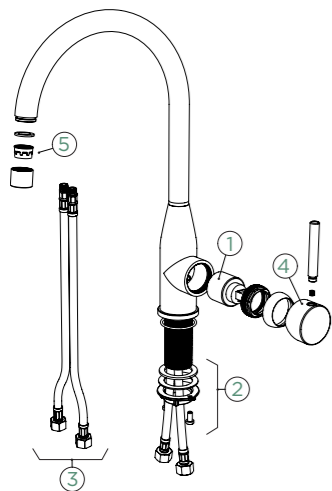

CT BASIC LINE

● 559000 GNE	559120 GNE

1. 1 628778/1
2. 2 628778/2
3. 3 628748/2
4. 4 628748/XXX
5. 5 628740/5