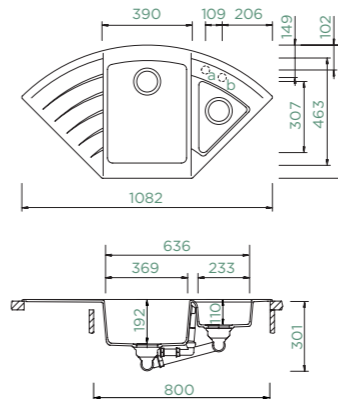

Epos SA

Resi FA

Sina SB

LOTUS C-150

TOPMOUNT/UNDERMOUNT

Cabinet size: **90 x 90 cm**
 Inner dimension of the bowl: **369 x 463 x 192 mm**
 Installation: **bowl right**
 Cut-out size topmount: **according to template**
 Cut-out size undermount: **Please use dxf data**