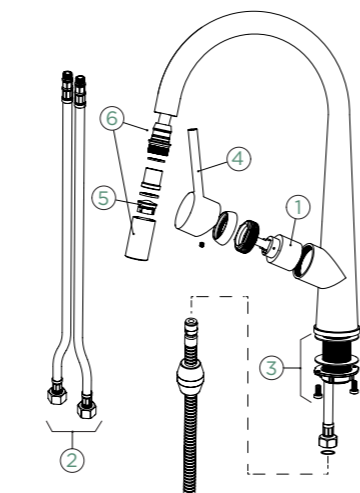

CONOS

PULL-OUT

Connecting hose: **800 mm**
Swivel range: **130°**
Lever position: **on the right**
Usable shower hose length: **550 mm**
Features: **Backflow preventer, Ultra-quiet aerator**
Accessories: **SF-100 (629883)**

- 1 628741/1
- 2 628740/3
- 3 628740/2
- 4 628793EDM
- 5 628740/5
- 6 628742EDM

CONOS PRO

FIXED SPOUT