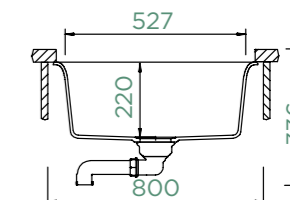

Wastecap 628152

Accessories:

- Automatic drain kit 411061CHR
- Manual drain kit 411060CHR
- Silicone Drain Mat 629188
- Silicone Drain Mat Short 629189
- Flexible strainer bowl 629739
- Corner bowl 629733
- Comfopush, EDM 420016EDM
- Comfopush, CHR 420016CHR
- Samo L CHR 629174CHR
- Samo L EDM 629174EDM
- Samo L WGO 629174WGO
- Samo L COB 629174COB
- Samo L GUB 629174GUB
- Samo L PUR 629174S

UNDERMOUNT

CRISTALITE® BASIC LINE

- GEMN100YU GNE
- GEMN100YU GON
- GEMN100YU GAS
- GEMN100YU GBT
- GEMN100YU GCR
- GEMN100YU GSA
- GEMN100YU GVA
- GEMN100YU GEV
- GEMN100YU GDW