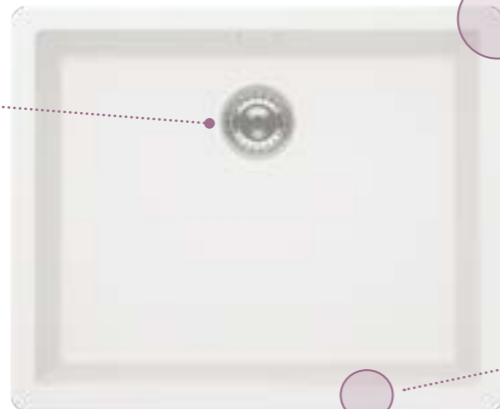

Resi mixer tap in White Gold on sink model Galaxy N-100L in Stone

GREENWICH

Tap model **Sina** in Solid Stainless Steel on sink model **Greenwich N-100L** in Stone

Wide choice of designs

Patented Perfect Drain
for less places where dirt can
linger and more colour in
the sink