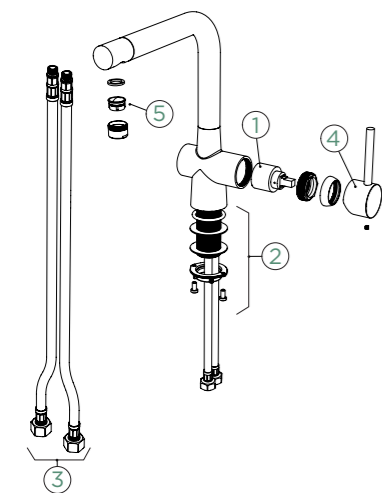

Connecting hose: **800 mm**
Swivel range: **360°**
Lever position: **on the right**
Features: **Ultra-quiet aerator, Colours galvanic (PUR), PVD**
Accessories: **SF-100 (629883)**

- 1 628741/1
- 2 628740/2
- 3 628740/3
- 4 628781XXX
- 5 628740/5