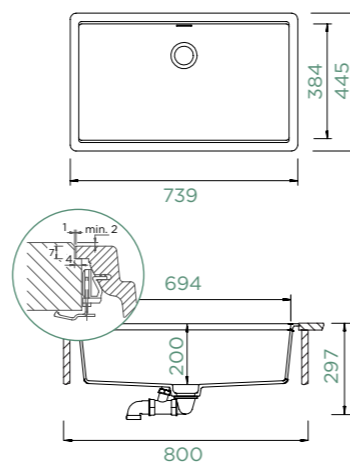

TOPMOUNT/UNDERMOUNT

Cabinet size: **80 cm**
 Inner dimension of the bowl:
694 × 384 × 200 mm
 Installation: **fixed**
 Cut-out size topmount:
736 × 442 mm R10
 Cut-out size undermount:
694 × 400 mm R9

Accessories:
 Automatic drain kit 410051CHR
 Visible Parts in Solid Stainless Steel 400051EDM
 Visible Parts in White Gold 400051WGO
 Visible Parts in Copper Brushed 400051COB
 Visible Parts in Gunmetal Brushed 400051GUB
 Visible Parts in Puro 400051PUR
 Manual drain kit 411050CHR
 Chopping board, wood 629158
 Silicone Drain Mat 629188
 Silicone Drain Mat Short 629189
 Design Drip Rack 629726S
 Design Drip Rack 629726EDM
 Design Drip Rack 629726COP

GREENWICH N-100XL

FLUSHMOUNT

Cabinet size: **80 cm**
 Inner dimension of the bowl:
694 × 384 × 200 mm
 Installation: **fixed**
 Cut-out size flushmount:
741 × 447 mm R21

Accessories:
 Automatic drain kit 410051CHR
 Visible Parts in Solid Stainless Steel 400051EDM
 Visible Parts in White Gold 400051WGO
 Visible Parts in Copper Brushed 400051COB
 Visible Parts in Gunmetal Brushed 400051GUB
 Visible Parts in Puro 400051PUR
 Manual drain kit 411050CHR
 Chopping board, wood 629158
 Silicone Drain Mat 629188
 Silicone Drain Mat Short 629189
 Design Drip Rack 629726S
 Design Drip Rack 629726EDM
 Design Drip Rack 629726COP