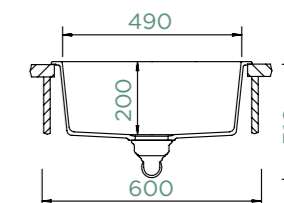

1. **Accessories:**
   Automatic drain kit 411061CHR
   Manual drain kit 411060CHR
   Silicone Drain Mat 629188
   Silicone Drain Mat Short 629189
   Strainer bowl 629051SH
   Flexible strainer bowl 629739
   Corner bowl 629733
   Comfopush, EDM 420016EDM
   Comfopush, CHR 420016CHR
   Samo L CHR 629174CHR
   Samo L EDM 629174EDM
   Samo L WGO 629174WGO
   Samo L COB 629174COB
   Samo L GUB 629174GUB

Samo L PUR 629174S
Wastecap 628152

TOPMOUNT

UNDERMOUNT

CRISTALITE® BASIC LINE

● QUAN100SA GNE	QUAN100SU GNE
● QUAN100SA GON	QUAN100SU GON
● QUAN100SA GAS	QUAN100SU GAS
● QUAN100SA GBT	QUAN100SU GBT
● QUAN100SA GCR	QUAN100SU GCR
● QUAN100SA GSA	QUAN100SU GSA
● QUAN100SA GVA	QUAN100SU GVA
● QUAN100SA GEV	QUAN100SU GEV
○ QUAN100SA GDW	QUAN100SU GDW

TOPMOUNT

UNDERMOUNT

CRISTALITE® BASIC LINE

● QUAN100A GNE	QUAN100U GNE
● QUAN100A GON	QUAN100U GON
● QUAN100A GAS	QUAN100U GAS
● QUAN100A GBT	QUAN100U GBT
● QUAN100A GCR	QUAN100U GCR
● QUAN100A GSA	QUAN100U GSA
● QUAN100A GVA	QUAN100U GVA
● QUAN100A GEV	QUAN100U GEV
○ QUAN100A GDW	QUAN100U GDW