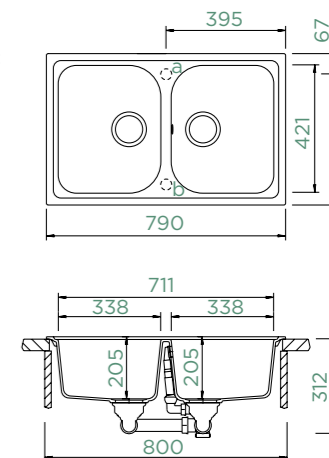

VIOLA N-200S

TOPMOUNT/UNDERMOUNT

Cabinet size: **80 cm**
Inner dimension of the bowl:
338 × 421 × 205 mm
Installation: **reversible**
Cut-out size topmount:
770 × 480 mm R10
Cut-out size undermount:
775 × 485 mm R40