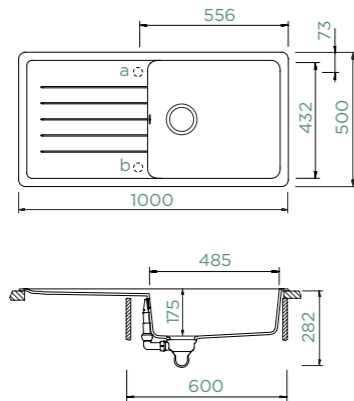

TOLEDO D-100L

TOPMOUNT/UNDERMOUNT

Cabinet size: **60 cm**
Inner dimension of the bowl:
485 × 432 × 175 mm
Installation: **reversible**
Cut-out size topmount:
980 × 480 mm R10
Cut-out size undermount:
986 × 486 mm R18
Worktop for built-in
dishwasher: **20 mm**

Accessories:

Automatic drain kit 411061CHR
Visible Parts in Solid Stainless Steel
400061EDM
Visible Parts in White Gold
400061WGO
Visible Parts in Copper Brushed
400061COB
Visible Parts in Gunmetal Brushed
400061GUB
Visible Parts in Puro 400061PUR
Manual drain kit 411060CHR
Chopping board, bamboo 629044
Design Drip Rack 629725S
Design Drip Rack 629725EDM

Design Drip Rack 629725COP
2x2 Design Drip Rack 629724S
2x2 Design Drip Rack 629724EDM
Flexible strainer bowl 629739
Corner bowl 629733
Comfopush, EDM 420016EDM
Comfopush, CHR 420016CHR
Wastecap 628152

TOPMOUNT

UNDERMOUNT

CRISTADUR® CLASSIC LINE

● TOLD100LA PUR	TOLD100LU PUR
● TOLD100LA MAG	TOLD100LU MAG
● TOLD100LA STO	TOLD100LU STO
● TOLD100LA BRO	TOLD100LU BRO
● TOLD100LA SIL	TOLD100LU SIL
○ TOLD100LA POL	TOLD100LU POL