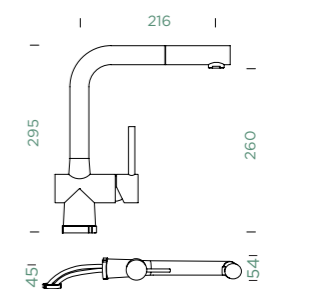

- 1 628741/1
- 2 628740/3
- 3 628781/3
- 4 628781EDM
- 5 628740/5

FIXED SPOUT

METALLIC

- 517005 EDM

PULL-OUT

- 517125 EDM

LAIOS W

PULL-OUT