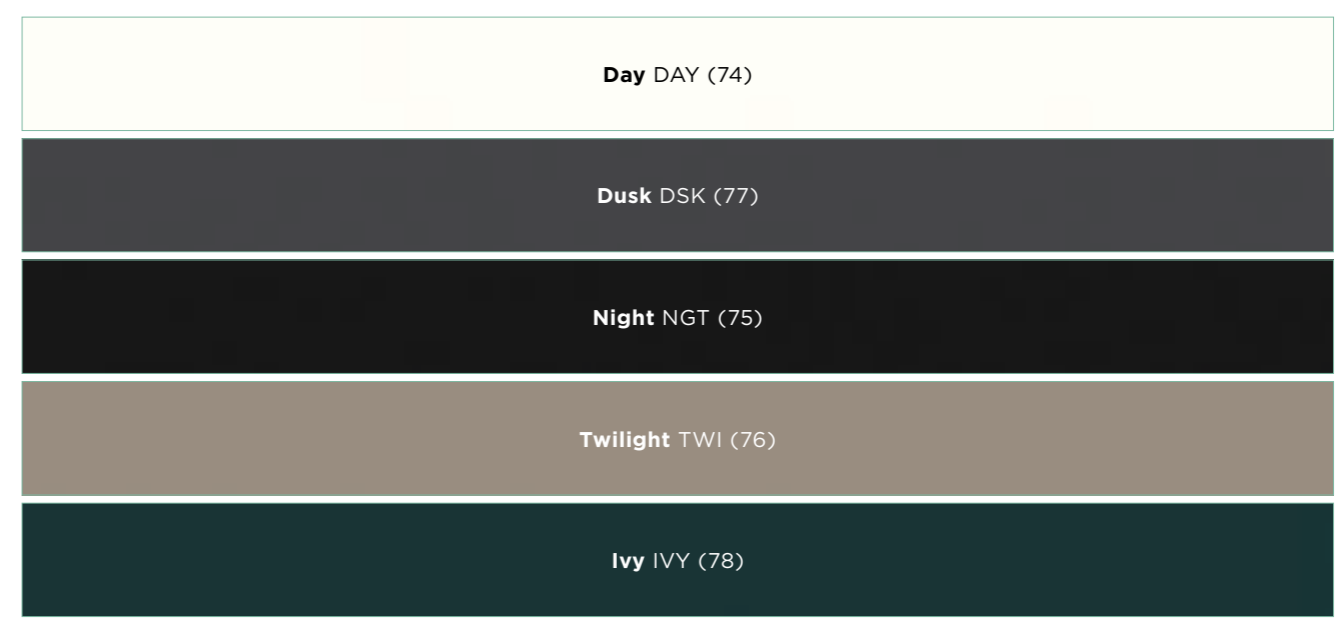

CRISTADUR® GREEN LINE