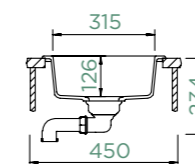

Deep bowl
e.g. for filling tall vases or pots and pans

Additional accessories p. 207

Tap recommendations

SCHOCK

VIRTUS N-100XS

TOPMOUNT/UNDERMOUNT

Cabinet size: **45 cm**
Inner dimension of the bowl:
315 × 271 × 126 mm
Installation: **fixed**
Cut-out size topmount:
367 × 367 mm R10
Cut-out size undermount:
324 × 280 mm R17