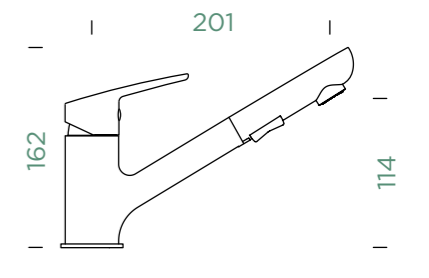

Connecting hose: **450 mm**
Swifel range: **120°**
Lever position: **at the top**
Usable shower hose length: **700 mm**
Features: **Backflow preventer, Jet-spray function, Colour powder-coated**
Accessories: **SF-100 (629883)**

FIXED SPOUT	PULL-OUT
METALLIC	
● 522000 CHR	522120 CHR
CT BASIC LINE	
● 522000 GNE	522120 GNE
● 522000 GON	522120 GON
● 522000 GAS	522120 GAS
● 522000 GCR	522120 GCR

Connecting hose: **450 mm**
Swifel range: **360°**
Lever position: **at the top**
Features: **Colour powder-coated**
Accessories: **SF-100 (629883), Laminar aerator grey (628740/5)**

- 1 628790/XXX
- 2 628790/7
- 3 628790/2
- 4 628790/1
- 5 628790/3
- 6 628790/5