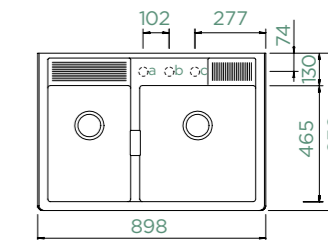

KALLIO M-175

MODULE

Cabinet size: **90 cm**
 Inner dimension of the bowl: **456 x 465 x 220 mm**
 Installation: **fixed**

Accessories:

- Automatic drain kit 410067CHR
- Visible Parts in Solid Stainless Steel 400067EDM
- Visible Parts in White Gold 400067WGO
- Visible Parts in Copper Brushed 400067COB
- Visible Parts in Gunmetal Brushed 400067GUB
- Visible Parts in Puro 400067PUR
- Manual drain kit 410066CHR
- Comfopush, EDM 420016EDM
- Comfopush, CHR 420016CHR
- Samo L CHR 629174CHR