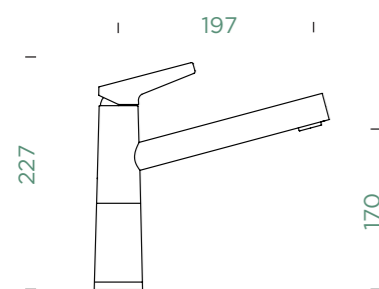

FIXED SPOUT

UPDATE

PULL-OUT

UPDATE

FIXED SPOUT

UPDATE

PULL-OUT

UPDATE

Connecting hose: **600 mm**
Swivel range: **360°**
Lever position: **at the top**
Features: **Version in chrome with sleeves**
Accessories: **SF-100 (629883)**

FIXED SPOUT

PULL-OUT

CD CLASSIC LINE

● 554000 PUR	554120 PUR
● 554000 MAG	554120 MAG
● 554000 STO	554120 STO
● 554000 BRO	554120 BRO
● 554000 SIL	554120 SIL
● 554000 MGL	554120 MGL
○ 554000 POL	554120 POL
● 554000 BRY	554120 BRY

○ 554000 DAY	554120 DAY
● 554000 DSK	554120 DSK
● 554000 NGT	554120 NGT
● 554000 TWI	554120 TWI
● 554000 IVY	554120 IVY

CT BASIC LINE

● 554000 GNE	554120 GNE
● 554000 GON	554120 GON
● 554000 GAS	554120 GAS
● 554000 GBT	554120 GBT
● 554000 GCR	554120 GCR
● 554000 GSA	554120 GSA
● 554000 GEV	554120 GEV
● 554000 GVA	554120 GVA
○ 554000 GDW	554120 GDW

1. 1 628784/1
2. 2 628784/2
3. 3 628785/3
4. 4 628784CHR
5. 5 628785/5
6. 6 5..22075XX

Connecting hose: **600 mm**
Swivel range: **120°**
Lever position: **at the top**
Usable shower hose length: **500 mm**
Features: **Backflow preventer, Jet-spray function, Version in chrome with sleeves**
Accessories: **SF-100 (629883)**

1. 1 628784/1
2. 2 628784/2
3. 3 628785/3
4. 4 628784CHR
5. 5 628784/4
6. 6 5..22075XX
7. 7 628784/7

Connecting hose: **450 mm**
Swivel range: **360°**
Lever position: **at the top**
Features: **Version in chrome with sleeves**
Accessories: **SF-100 (629883/1)**

1. 1 628805/1
2. 2 628805/7
3. 3 628736/2
4. 4 628805/4
5. 5 628792/6
6. 6 5..22075XX

FIXED SPOUT

PULL-OUT

CD CLASSIC LINE

● 554003 PUR	554123 PUR
● 554003 MAG	554123 MAG
● 554003 STO	554123 STO
● 554003 BRO	554123 BRO
● 554003 SIL	554123 SIL
● 554003 MGL	554123 MGL
○ 554003 POL	554123 POL
● 554003 BRY	554123 BRY

○ 554003 DAY	554123 DAY
● 554003 DSK	554123 DSK
● 554003 NGT	554123 NGT
● 554003 TWI	554123 TWI
● 554003 IVY	554123 IVY

CT BASIC LINE