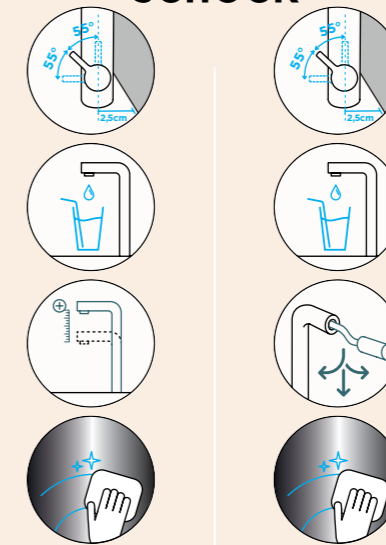

SCHOCK

VITUS - FILTRATION WATER
FIXED SPOUT