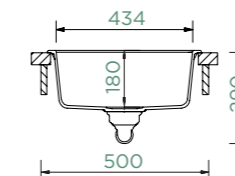

Accessories:

- Automatic drain kit 411061CHR
- Manual drain kit 411060CHR
- Chopping board, bamboo 629159
- Silicone Drain Mat 629188
- Silicone Drain Mat Short 629189
- Strainer bowl 629017
- Flexible strainer bowl 629739
- Corner bowl 629733
- Comfopush, EDM 420016EDM
- Comfopush, CHR 420016CHR
- Samo L CHR 629174CHR
- Samo L EDM 629174EDM
- Samo L WGO 629174WGO
- Samo L COB 629174COB

- Samo L GUB 629174GUB
- Samo L PUR 629174S
- Wastecap 628152

TOPMOUNT

UNDERMOUNT

CRISTALITE® BASIC LINE

● NEMN100SA GNE	NEMN100SU GNE
● NEMN100SA GON	NEMN100SU GON
● NEMN100SA GAS	NEMN100SU GAS
● NEMN100SA GBT	NEMN100SU GBT
● NEMN100SA GCR	NEMN100SU GCR
● NEMN100SA GSA	NEMN100SU GSA
● NEMN100SA GVA	NEMN100SU GVA
● NEMN100SA GEV	NEMN100SU GEV
○ NEMN100SA GDW	NEMN100SU GDW