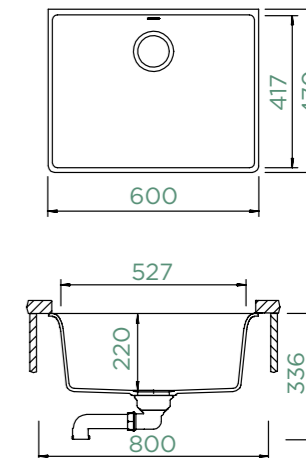

GALAXY N-100Y

UNDERMOUNT

Cabinet size: **80 cm**
Inner dimension of the bowl: **527 × 417 × 220 mm**
Installation: **fixed**
Cut-out size undermount: **584 × 446 mm R18**