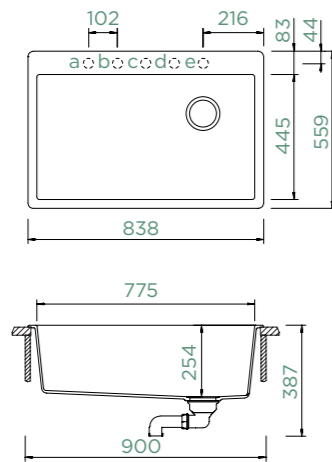

SIGNATURE N-100XL

TOPMOUNT/UNDERMOUNT

Cabinet size: **90 cm**
Inner dimension of the bowl:
775 x 445 x 254 mm
Installation: **fixed**
Cut-out size topmount:
818 x 539 mm R13
Cut-out size undermount:
782 x 451 mm R12