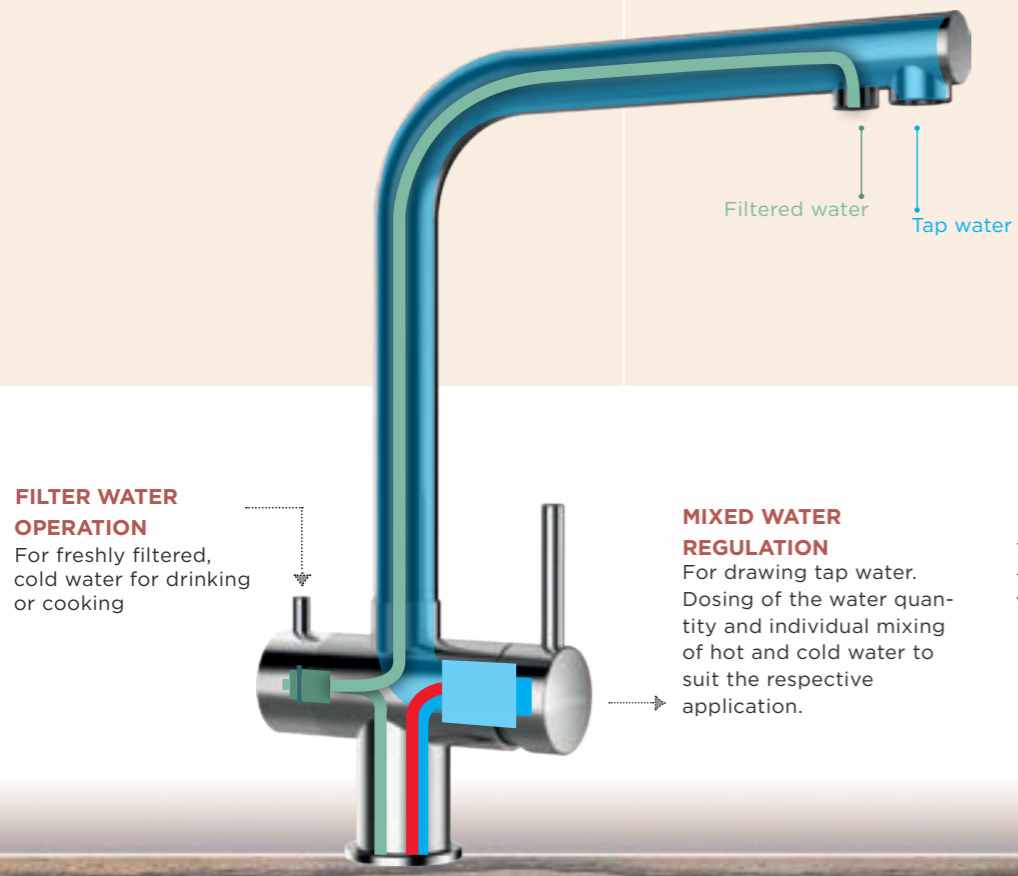

FILTER WATER OPERATION

For freshly filtered, cold water for drinking or cooking

MIXED WATER REGULATION

For drawing tap water. Dosing of the water quantity and individual mixing of hot and cold water to suit the respective application.

Technology in filtered water fittings **Vitus and Ares.**