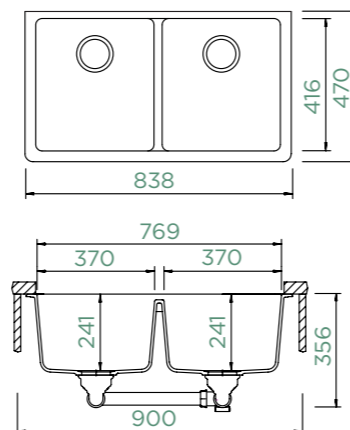

MADISON N-200Y

UNDERMOUNT

Cabinet size: **90 cm**
Inner dimension of the bowl:
370 × 416 × 241 mm
Installation: **fixed**
Cut-out size undermount:
Please use dxf data