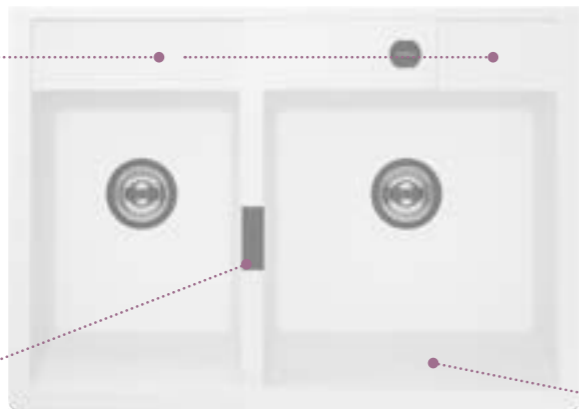

Tap model **Gota** in Black on sink model **Kallio M-175** in Day

Please note: For installation, the worktop must be **5 mm longer** on both sides as the sink is tapered. Because of the individual shape of this sink with its open back, we do not recommend installing it in kitchen islands or with worktops > 600 mm deep.

M-100 M-175

Closely spaced drainer grooves emphasise the sleek look

Length-wise grooves on the right as a place to put cleaning utensils

Width-wise grooves on the left as a non-slip space for setting up and draining chopping boards or a place to put cleaning utensils