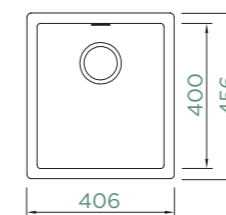

KAIA N-100S
TOPMOUNT/UNDERMOUNT

NEW

KAIA N-100S
FLUSHMOUNT

NEW

Cabinet size: **45 cm**
Inner dimension of the bowl:
350 × 400 × 200 mm
Installation: **fixed**
Cut-out size topmount:
392 × 442 mm R10
Cut-out size undermount:
350 × 400 mm R9