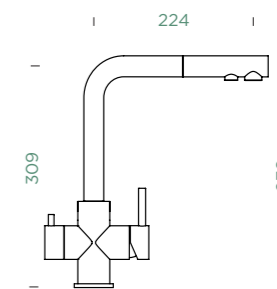

Connecting hose: **450 mm**
Swivel range: **180°**
Lever position: **on the right**
Usable shower hose length: **400 mm**
Features: **Drinking water function, Ultra-quiet aerator**
Accessories: **SF-100 (629883)**

- 1 628778/1
- 2 628748/2
- 3 628779/9
- 4 628748/XXX
- 5 628779/8
- 6 628779/6
- 7 628779/9XXX
- 8 628748/7
- 9 628748/6