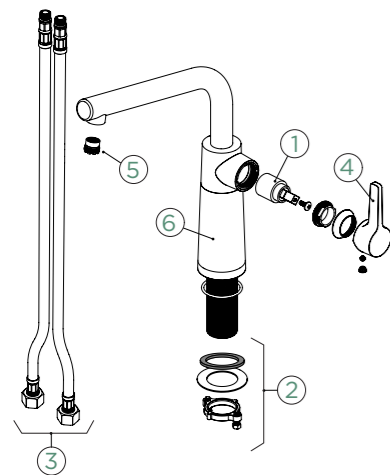

Connecting hose: **600 mm**
Swivel range: **360°**
Lever position: **on the right**
Features: **Version in chrome with sleeves**
Accessories: **SF-100 (629883)**

- 1 628784/1
- 2 628784/2
- 3 628784/3
- 4 628785CHR
- 5 628785/5
- 6 5..22075XX