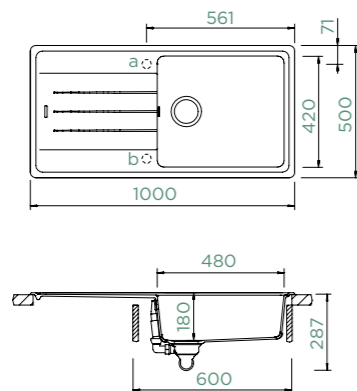

ELEMENT D-100L

TOPMOUNT/UNDERMOUNT

Cabinet size: **60 cm**
Inner dimension of the bowl:
480 × 420 × 180 mm
Installation: **reversible**
Cut-out size topmount:
980 × 480 mm R10
Cut-out size undermount:
984 × 484 mm R10
Worktop for built-in
dishwasher: **22 mm**

1. **Accessories:**
   Automatic drain kit 629871
   Manual drain kit 629870
   Chopping board, bamboo 629044
   Flexible strainer bowl 629739
   Corner bowl 629733
   Wastecap 628152

TOPMOUNT UNDERMOUNT

CRISTALITE® BASIC LINE

● ELED100LA GNE	ELED100LU GNE
● ELED100LA GON	ELED100LU GON
● ELED100LA GAS	ELED100LU GAS
● ELED100LA GCR	ELED100LU GCR
● ELED100LA GSA	ELED100LU GSA
● ELED100LA GVA	ELED100LU GVA
○ ELED100LA GDW	ELED100LU GDW