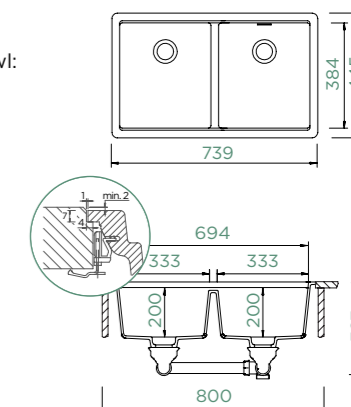

GREENWICH N-200

FLUSHMOUNT

Cabinet size: **80 cm**
Inner dimension of the bowl:
333 × 384 × 200 mm
Installation: **fixed**
Cut-out size flushmount:
741 × 447 mm R21