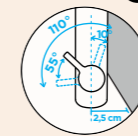

Connecting hose: **450 mm**
Swivel range: **360°**
Lever position: **on the right**
Features: **Colour lacquered, Puro galvanic**
Accessories: **SF-100 (629883), Laminar aerator grey (628740/5)**

- 1 628737/1
- 2 628804/2
- 3 628736/2
- 4 628736XXX
- 5 628741/5XXX