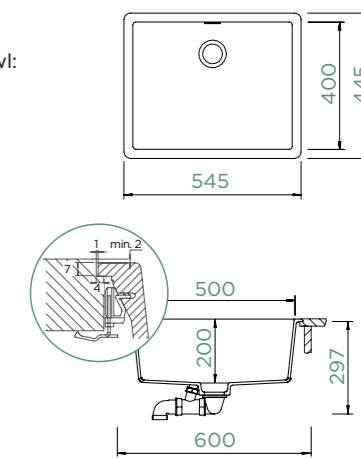

GREENWICH N-100L

FLUSHMOUNT

Cabinet size: **60 cm**
Inner dimension of the bowl:
500 × 400 × 200 mm
Installation: **fixed**
Cut-out size flushmount:
547 × 447 mm R21