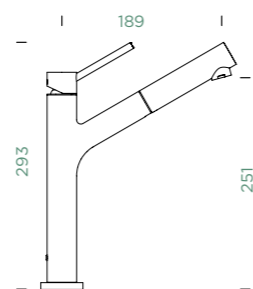

Connecting hose: **500 mm**
Swivel range: **120°**
Lever position: **at the top**
Usable shower hose length: **600 mm**
Features: **Backflow preventer, Colour powder-coated**
Accessories: **SF-100 (629883), Laminar aerator grey (628740/5)**

1. 1 628744/1
2. 2 628743/2
3. 3 628743/3
4. 4 628774CHR
5. 5 628774/4
6. 6 628774/6
7. 7 628774/5