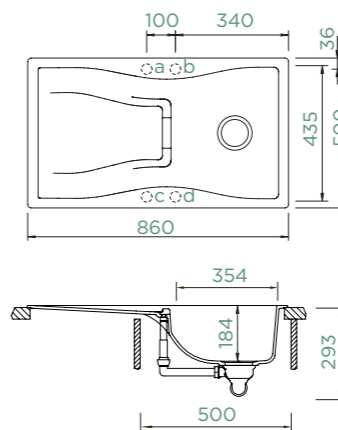

TOPMOUNT/UNDERMOUNT

Cabinet size: **50 cm**
 Inner dimension of the bowl: **354 × 435 × 184 mm**
 Installation: **reversible**
 Cut-out size topmount: **840 × 480 mm R10**
 Cut-out size undermount: **846 × 486 mm R10**
 Worktop for built-in dishwasher: **25 mm**