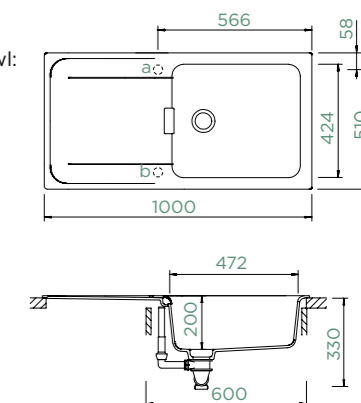

WEMBLEY D-100L

TOPMOUNT/UNDERMOUNT

Cabinet size: **60 cm**
 Inner dimension of the bowl: **472 × 424 × 200 mm**
 Installation: **reversible**
 Cut-out size topmount: **980 × 490 mm R10**
 Cut-out size undermount: **984 × 494 mm R10**
 Worktop for built-in dishwasher: **22 mm**