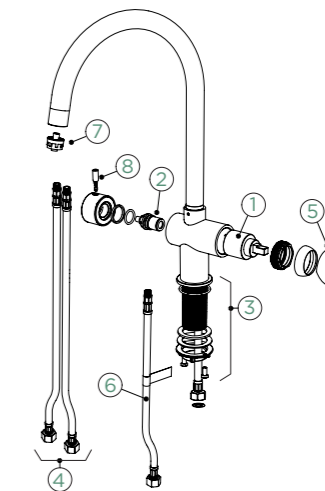

Connecting hose: **450 mm**
Swivel range: **360°**
Lever position: **on the right**
Features: **Drinking water function, Colour galvanic (PUR)**
Accessories: **SF-100 (629883)**

- 1 628748/1
- 2 628748/7
- 3 628748/3
- 4 628748/2
- 5 628748/4XXX
- 6 628748/6
- 7 628748/5
- 8 628748/40XXX