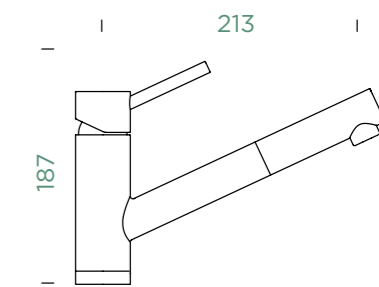

- 1 628740/1
- 2 628740/2
- 3 628740/3
- 4 628740XXX
- 5 628740/5

Connecting hose: **800 mm**
 Swivel range: **120°**
 Lever position: **at the top**
 Usable shower hose length: **750 mm**
 Features: **Backflow preventer, Ultra-quiet aerator, Colour galvanic (PUR)**
 Accessories: **SF-100 (629883)**