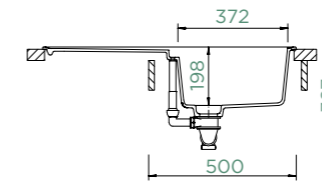

Accessories:

- Automatic drain kit 410079CHR
- Visible Parts in Solid Stainless Steel 400079EDM
- Visible Parts in White Gold 400079WGO
- Visible Parts in Copper Brushed 400079COB
- Visible Parts in Gunmetal Brushed 400079GUB
- Visible Parts in Puro 400079PUR
- Manual drain kit 410078CHR
- Multifunctional rack 629727
- Functional bowl set Tia (7 parts) 629728

- Chopping board, bamboo 629044
- Design Drip Rack 629725S
- Design Drip Rack 629725EDM
- Design Drip Rack 629725COP
- Comfopush, EDM 420016EDM
- Comfopush, CHR 420016CHR
- Flexible strainer bowl 629739

TOPMOUNT

UNDERMOUNT

CRISTADUR® CLASSIC LINE

- TIAD100A PUR
- TIAD100A MAG
- TIAD100A STO
- TIAD100A BRO
- TIAD100A SIL
- TIAD100A MGL
- TIAD100A POL
- TIAD100A BRY

- TIAD100U PUR
- TIAD100U MAG
- TIAD100U STO
- TIAD100U BRO
- TIAD100U SIL
- TIAD100U MGL
- TIAD100U POL
- TIAD100U BRY