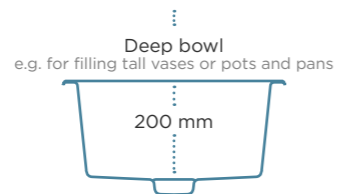

QUADRO

Tap model **Metis** in Chrome on sink model **Quadro N-150** in Asphalt

Small radii - modern look

Two installation options
Same base cabinet for topmount and undermount installation

Additional accessories p. 207