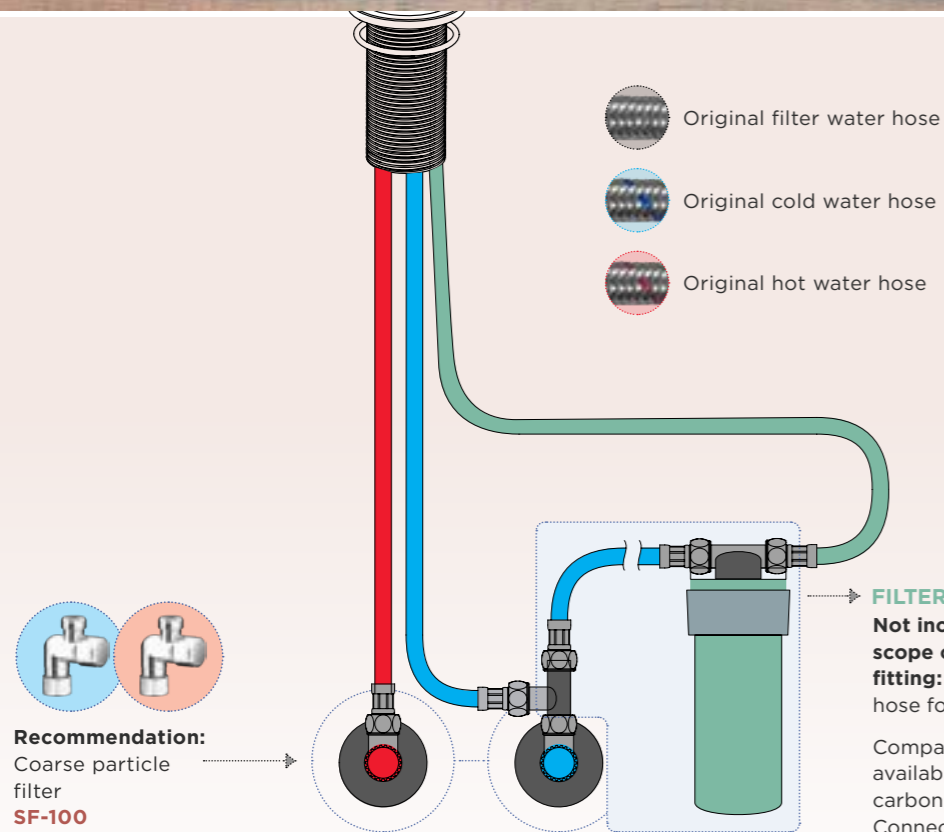

FILTER WATER OPERATION

For freshly filtered, cold water for drinking or cooking

MIXED WATER REGULATION

For drawing tap water. Dosing of the water quantity and individual mixing of hot and cold water to suit the respective application.

Technology in filtered water fittings **Vitus and Ares.**

SCHOCK

FIXED SPOUT

PULL-OUT

METALLIC

560000 EDM

560120 EDM

CD CLASSIC LINE

560027 PUR

560127 PUR

Connecting hose: **450 mm**
Swivel range: **360°**
Lever position: **on the right**
Features: **Drinking water function, Ultra-quiet aerator**
Accessories: **SF-100 (629883)**

- 1 628748/1
- 2 628748/7
- 3 628748/3
- 4 628748/2
- 5 628748/XXX
- 6 628748/6
- 7 628778/5XXX

Not included in the SCHOCK scope of supply: Filter incl. adapter and cold water hose to connect the filter.

Connecting hose: **450 mm**
Swivel range: **180°**
Lever position: **on the right**
Usable shower hose length: **400 mm**
Features: **Drinking water function, Ultra-quiet aerator**
Accessories: **SF-100 (629883)**

- 1 628778/1
- 2 628748/2
- 3 628779/9
- 4 628748/XXX
- 5 628779/8
- 6 628779/6
- 7 628779/9XXX
- 8 628748/7
- 9 628748/6

Not included in the SCHOCK scope of supply: Filter incl. adapter and cold water hose to connect the filter.