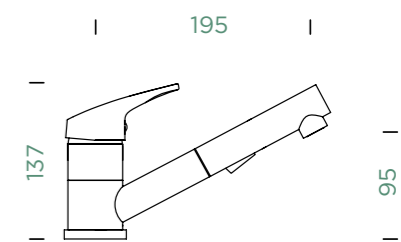

FIXED SPOUT	PULL-OUT
METALLIC	
● 577000 EDM	● 577120 EDM

Connecting hose: **450 mm**
Swivel range: **120°**
Lever position: **at the top**
Usable shower hose length: **600 mm**
Features: **Backflow preventer, Jet-spray function**
Accessories: **SF-100 (629883)**

- 1 628794/1
- 2 628748/2
- 3 628795/3
- 4 628795/EDM
- 5 628795/7
- 6 628795/6