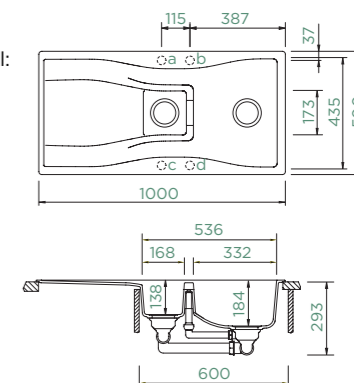

WATERFALL D-150

TOPMOUNT/UNDERMOUNT

Cabinet size: **60 cm**
 Inner dimension of the bowl: **332 × 435 × 184 mm**
 Installation: **reversible**
 Cut-out size topmount: **980 × 480 mm R10**
 Cut-out size undermount: **986 × 486 mm R10**
 Worktop for built-in dishwasher: **22 mm**