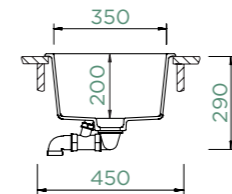

SCHOCK

GREENWICH N-100S

TOPMOUNT/UNDERMOUNT

Cabinet size: **45 cm**
Inner dimension of the bowl:
350 × 400 × 200 mm
Installation: **fixed**
Cut-out size topmount:
392 × 442 mm R10
Cut-out size undermount:
350 × 400 mm R9