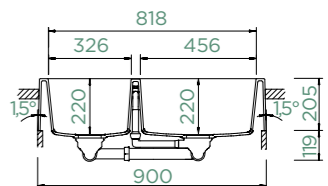

KALLIO M-175

MODULE

Cabinet size: **90 cm**
 Inner dimension of the bowl: **456 x 465 x 220 mm**
 Installation: **fixed**

Accessories:

- Automatic drain kit 410067CHR
- Visible Parts in Solid Stainless Steel 400067EDM
- Visible Parts in White Gold 400067WGO
- Visible Parts in Copper Brushed 400067COB
- Visible Parts in Gunmetal Brushed 400067GUB
- Visible Parts in Puro 400067PUR
- Manual drain kit 410066CHR
- Comfopush, EDM 420016EDM
- Comfopush, CHR 420016CHR
- Samo L CHR 629174CHR