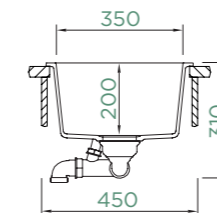

KAIA N-100S
TOPMOUNT/UNDERMOUNT

NEW

KAIA N-100S
FLUSHMOUNT

NEW

Cabinet size: **45 cm**
Inner dimension of the bowl:
350 × 400 × 200 mm
Installation: **fixed**
Cut-out size topmount:
392 × 442 mm R10
Cut-out size undermount:
350 × 400 mm R9