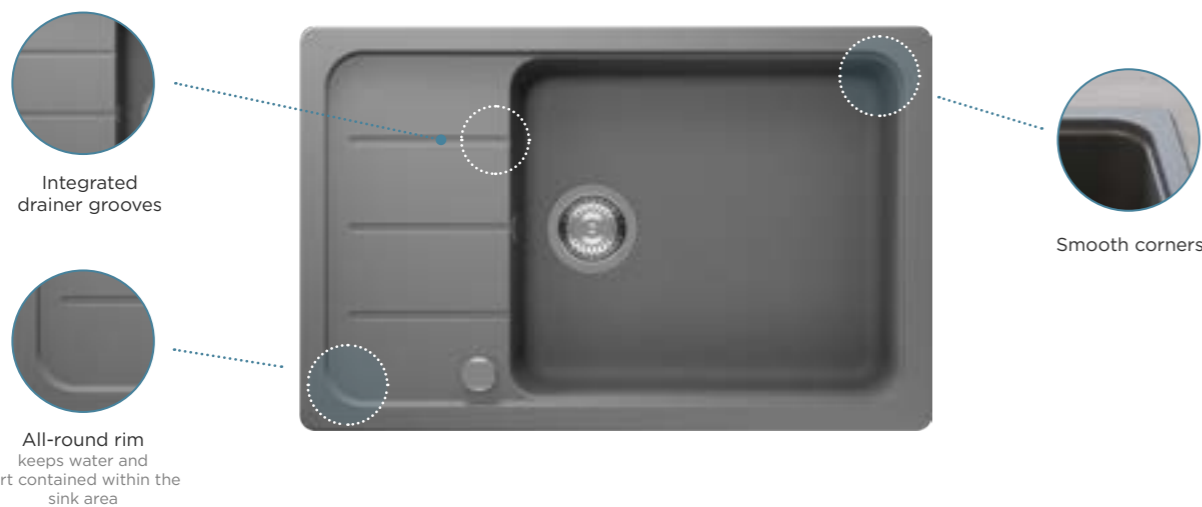

Note: Undermount installation in a 40 cm cabinet requires some adaptations.

FORMHAUS

Tap model **Cosmo** in Asphalt on sink model **Formhaus D-100** in Asphalt

Wide choice of designs

Additional accessories p. 207