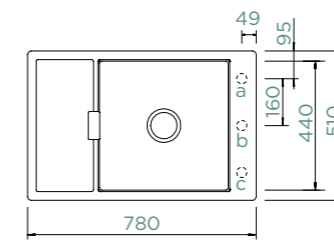

Epos SA

Sina SB

SCHOCK

MONO D-100XS

TOPMOUNT/UNDERMOUNT

Cabinet size: **60 cm**
 Inner dimension of the bowl: **440 × 440 × 195 mm**
 Installation: **reversible**
 Cut-out size topmount: **760 × 490 mm R10**
 Cut-out size undermount: **764 × 494 mm R10**
 Worktop for built-in dishwasher: **22 mm**