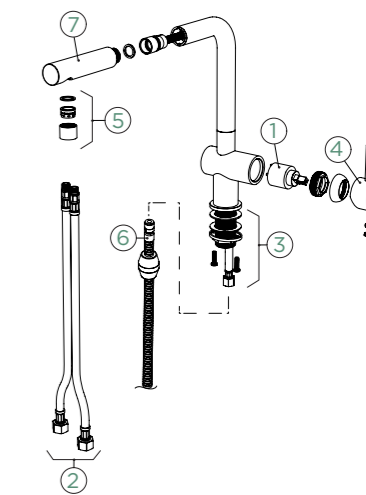

Note: The explosion drawing shows high pressure tap (540000.../540027...) including the spare parts. For the low pressure tap (540003...) other spare parts and optional accessories are necessary.

Note: The explosion drawing shows high pressure tap (540120.../540127...) including the spare parts. For the low pressure tap (540123...) other spare parts and optional accessories are necessary.