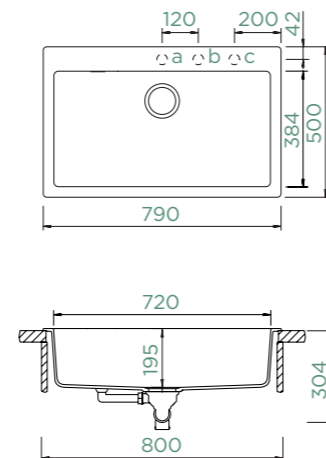

SIGNUS N-100XL

TOPMOUNT/UNDERMOUNT

Cabinet size: **80 cm**
 Inner dimension of the bowl:
720 × 384 × 195 mm
 Installation: **fixed**
 Cut-out size topmount:
770 × 480 mm R10
 Cut-out size undermount:
775 × 485 mm R10