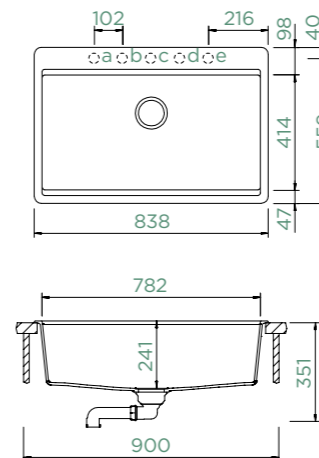

TOPMOUNT/UNDERMOUNT

Cabinet size: **90 cm**
 Inner dimension of the bowl: **782 × 414 × 241 mm**
 Installation: **fixed**
 Cut-out size topmount: **824 × 545 mm R19**
 Cut-out size undermount: **788 × 458 mm R12**