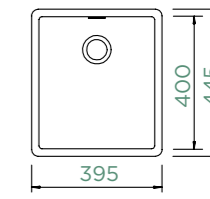

GREENWICH N-100S

FLUSHMOUNT

Cabinet size: **45 cm**
Inner dimension of the bowl:
350 × 400 × 200 mm
Installation: **fixed**
Cut-out size flushmount:
397 × 447 mm R21

Accessories:

- Automatic drain kit 410051CHR
- Visible Parts in Solid Stainless Steel 400051EDM
- Visible Parts in White Gold 400051WGO
- Visible Parts in Copper Brushed 400051COB
- Visible Parts in Gunmetal Brushed 400051GUB
- Visible Parts in Puro 400051PUR
- Manual drain kit 411050CHR
- 2x2 Design Drip Rack 629724S
- 2x2 Design Drip Rack 629724EDM
- Silicone Drain Mat 629188