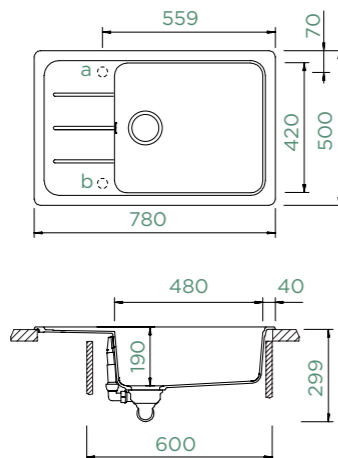

FORMHAUS D-100LS

TOPMOUNT/UNDERMOUNT

Cabinet size: **60 cm**
Inner dimension of the bowl:
480 × 420 × 190 mm
Installation: **reversible**
Cut-out size topmount:
760 × 480 mm R10
Cut-out size undermount:
766 × 486 mm R13
Worktop for built-in
dishwasher: **21 mm**

Accessories:

Automatic drain kit 629871
Manual drain kit 629870
Chopping board, bamboo 629044
Flexible strainer bowl 629739
Corner bowl 629733
Wastecap 628152

TOPMOUNT UNDERMOUNT

CRISTALITE® BASIC LINE

● FOMD100LSA GNE	FOMD100LSU GNE
● FOMD100LSA GON	FOMD100LSU GON
● FOMD100LSA GAS	FOMD100LSU GAS
● FOMD100LSA GCR	FOMD100LSU GCR
● FOMD100LSA GSA	FOMD100LSU GSA
● FOMD100LSA GVA	FOMD100LSU GVA
○ FOMD100LSA GDW	FOMD100LSU GDW