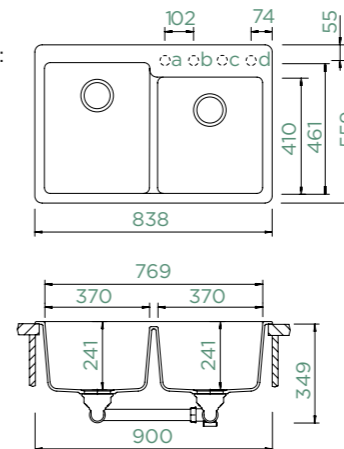

MADISON N-175

TOPMOUNT/UNDERMOUNT

Cabinet size: **90 cm**
Inner dimension of the bowl:
370 × 461 × 241 mm
Installation: **fixed**
Cut-out size topmount:
818 × 539 mm R10
Cut-out size undermount:
Please use dxf data

Accessories:
Automatic drain kit 410063CHR
Manual drain kit 410062CHR
Silicone Drain Mat 629188
Silicone Drain Mat Short 629189
Flexible strainer bowl 629739
Corner bowl 629733
Samo L CHR 629174CHR
Samo L EDM 629174EDM
Samo L WGO 629174WGO
Samo L COB 629174COB
Samo L GUB 629174GUB
Samo L PUR 629174S
Wastecap 628152

TOPMOUNT

CRISTALITE® BASIC LINE

- MDNN175A GNE
- MDNN175A GON
- MDNN175A GAS
- MDNN175A GBT
- MDNN175A GCR
- MDNN175A GSA
- MDNN175A GVA
- MDNN175A GEV
- MDNN175A GDW

UNDERMOUNT

- MDNN175U GNE
- MDNN175U GON
- MDNN175U GAS
- MDNN175U GBT
- MDNN175U GCR
- MDNN175U GSA
- MDNN175U GVA
- MDNN175U GEV
- MDNN175U GDW