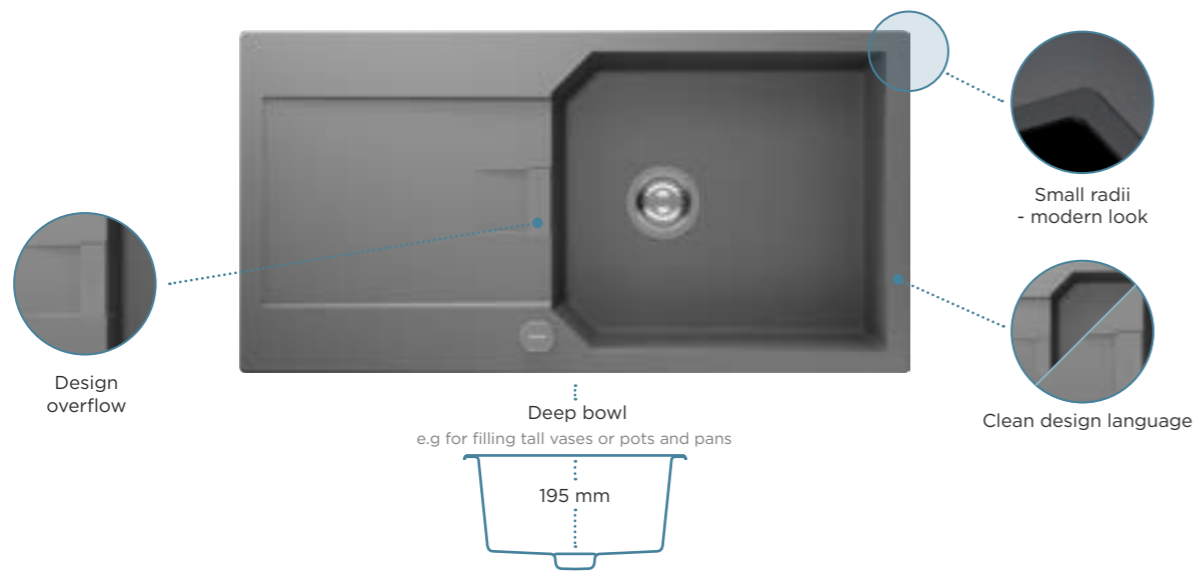

Additional accessories p. 207

Tap recommendations