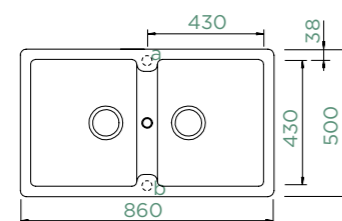

Cut-out size undermount:

846 × 486 mm R10

Accessories:

Automatic drain kit 629879

Manual drain kit 629878

Chopping board, bamboo 629044

Silicone Drain Mat 629188

Silicone Drain Mat Short 629189