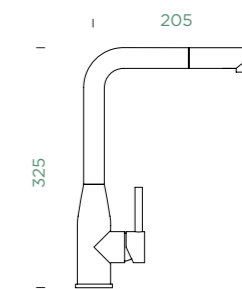

Connecting hose: **450 mm**
 Swivel range: **180°**
 Lever position: **on the right**
 Usable shower hose length: **350 mm**
 Features: **Backflow preventer, Ultra-quiet aerator, Colours PVD, galvanic (PUR)**
 Accessories: **SF-100 (629883)**