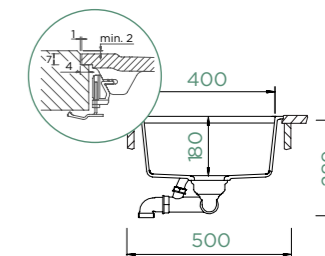

TOPMOUNT

- KIRN100A DAY
- KIRN100A DSK
- KIRN100A NGT
- KIRN100A TWI
- KIRN100A IVY

UNDERMOUNT

- KIRN100U DAY
- KIRN100U DSK
- KIRN100U NGT
- KIRN100U TWI
- KIRN100U IVY

KIRUNA N-100

FLUSHMOUNT

Cabinet size: **50 cm**
Inner dimension of the bowl:
400 × 400 × 180 mm
Installation: **fixed**
Cut-out size flushmount:
447 × 447 mm R21