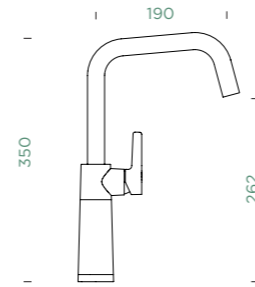

Connecting hose: **600 mm**
Swivel range: **120°**

Lever position: **on the right**

Usable shower hose length: **400 mm**

Features: **Backflow preventer, Jet-spray function, Version in chrome with sleeves**

Accessories: **SF-100 (629883)**

- 1 628784/1
- 2 628784/2
- 3 628784/3
- 4 628785CHR
- 5 628788/4
- 6 5..22075XX
- 7 628785/7

Connecting hose: **600 mm**
Swivel range: **360°**

Lever position: **on the right**

Features: **Version in chrome with sleeves**

Accessories: **SF-100 (629883)**

FIXED SPOUT

PULL-OUT

CD CLASSIC LINE

- 556000 PUR
- 556000 MAG
- 556000 STO
- 556000 BRO
- 556000 SIL
- 556000 MGL
- 556000 POL
- 556000 BRY

- 556120 PUR
- 556120 MAG
- 556120 STO
- 556120 BRO
- 556120 SIL
- 556120 MGL
- 556120 POL
- 556120 BRY

- 556000 DAY
- 556000 DSK
- 556000 NGT
- 556000 TWI
- 556000 IVY

- 556120 DAY
- 556120 DSK
- 556120 NGT
- 556120 TWI
- 556120 IVY

CT BASIC LINE

- 1 628784/1
- 2 628784/2
- 3 628784/3
- 4 628785CHR
- 5 628784/5
- 6 5..22075XX

- 556000 GNE
- 556000 GON
- 556000 GAS
- 556000 GBT
- 556000 GCR
- 556000 GSA
- 556000 GEV
- 556000 GVA
- 556000 GDW

- 556120 GNE
- 556120 GON
- 556120 GAS
- 556120 GBT
- 556120 GCR
- 556120 GSA
- 556120 GEV
- 556120 GVA
- 556120 GDW