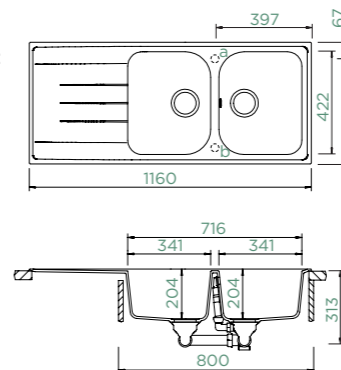

VIOLA D-200

TOPMOUNT/UNDERMOUNT

Cabinet size: **80 cm**
Inner dimension of the bowl:
341 × 422 × 204 mm
Installation: **reversible**
Cut-out size topmount:
1140 × 480 mm R10
Cut-out size undermount:
1145 × 481 mm R25
Worktop for built-in
dishwasher: **27 mm**

Accessories:
Automatic drain kit 629875
Manual drain kit 629874
Chopping board, bamboo 629044
Wastecap 628152
Flexible strainer bowl 629739

TOPMOUNT	UNDERMOUNT
CRISTALITE® BASIC LINE	
● VIOD200A GNE	VIOD200U GNE
● VIOD200A GON	VIOD200U GON
● VIOD200A GAS	VIOD200U GAS
● VIOD200A GBT	VIOD200U GBT
● VIOD200A GCR	VIOD200U GCR
● VIOD200A GSA	VIOD200U GSA
● VIOD200A GVA	VIOD200U GVA
● VIOD200A GEV	VIOD200U GEV
○ VIOD200A GDW	VIOD200U GDW