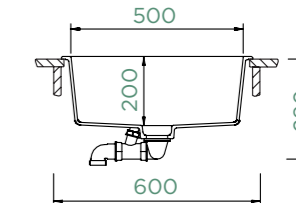

BROOKLYN N-100L

TOPMOUNT/UNDERMOUNT

Cabinet size: **60 cm**
Inner dimension of the bowl:
500 × 400 × 200 mm
Installation: **fixed**
Cut-out size topmount:
542 × 442 mm R10
Cut-out size undermount:
500 × 400 mm R9