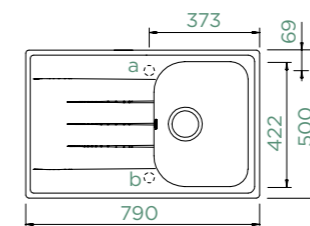

Accessories:
 Automatic drain kit 629871
 Manual drain kit 629870
 Chopping board, bamboo 629044
 Wastecap 628152
 Flexible strainer bowl 629739

VIOLA D-100

TOPMOUNT/UNDERMOUNT

Cabinet size: **45 cm**
 Inner dimension of the bowl: **348 × 422 × 204 mm**
 Installation: **reversible**
 Cut-out size topmount: **840 × 480 mm R10**
 Cut-out size undermount: **845 × 481 mm R25**
 Worktop for built-in dishwasher: **27 mm**