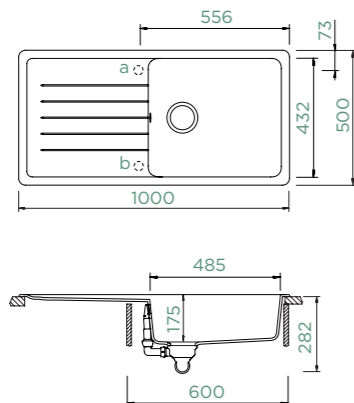

PINEDO D-100L

TOPMOUNT/UNDERMOUNT

Cabinet size: **60 cm**
Inner dimension of the bowl:
485 × 432 × 175 mm
Installation: **reversible**
Cut-out size topmount:
980 × 480 mm R10
Cut-out size undermount:
986 × 486 mm R18

Accessories:

Automatic drain kit 411061CHR
Manual drain kit 411060CHR
Chopping board, bamboo 629044
Design Drip Rack 629725S
Design Drip Rack 629725EDM
Design Drip Rack 629725COP
2x2 Design Drip Rack 629724S
2x2 Design Drip Rack 629724EDM
Flexible strainer bowl 629739
Corner bowl 629733
Comfopush, EDM 420016EDM
Comfopush, CHR 420016CHR
Wastecap 628152

TOPMOUNT	UNDERMOUNT

CRISTALITE® BASIC LINE

● PIND100LA GNE	PIND100LU GNE
● PIND100LA GON	PIND100LU GON
● PIND100LA GAS	PIND100LU GAS
● PIND100LA GCR	PIND100LU GCR
○ PIND100LA GDW	PIND100LU GDW