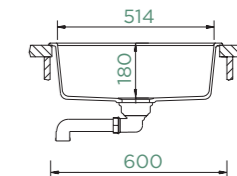

Accessories:

- Automatic drain kit 411061CHR
- Manual drain kit 411060CHR
- Chopping board, bamboo 629159
- Silicone Drain Mat 629188
- Silicone Drain Mat Short 629189
- Strainer bowl 629017
- Flexible strainer bowl 629739
- Corner bowl 629733
- Comfopush, EDM 420016EDM
- Comfopush, CHR 420016CHR
- Samo L CHR 629174CHR
- Samo L EDM 629174EDM
- Samo L WGO 629174WGO
- Samo L COB 629174COB

- Samo L GUB 629174GUB
- Samo L PUR 629174S
- Wastecap 628152

TOPMOUNT

UNDERMOUNT

CRISTALITE® BASIC LINE

● NEMN100A GNE	NEMN100U GNE
● NEMN100A GON	NEMN100U GON
● NEMN100A GAS	NEMN100U GAS
● NEMN100A GBT	NEMN100U GBT
● NEMN100A GCR	NEMN100U GCR
● NEMN100A GSA	NEMN100U GSA
● NEMN100A GVA	NEMN100U GVA
● NEMN100A GEV	NEMN100U GEV
○ NEMN100A GDW	NEMN100U GDW

Note: Undermount installation in a 50 cm cabinet requires some adaptations.

Note: Undermount installation in a 60 cm cabinet requires some adaptations.