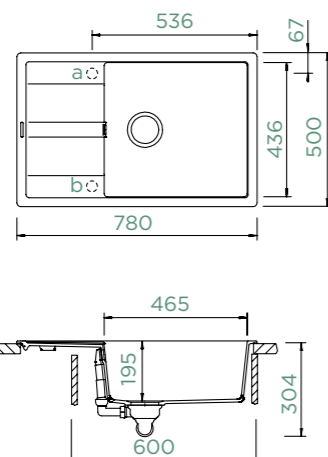

RONDA D-100XL

TOPMOUNT/UNDERMOUNT

Cabinet size: **60 cm**
Inner dimension of the bowl:
465 × 436 × 195 mm
Installation: **reversible**
Cut-out size topmount:
760 × 480 mm R10
Cut-out size undermount:
764 × 484 mm R10
Worktop for built-in
dishwasher: **26 mm**