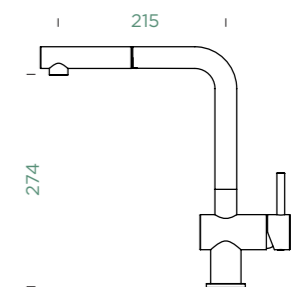

Connecting hose: **450 mm**
Swivel range: **180°**
Lever position: **on the right**
Usable shower hose length: **350 mm**
Features: **Backflow preventer, Colour lacquered, Puro galvanic**
Accessories: **SF-100 (629883), Laminar aerator grey (628740/5)**

- 1 628737/1
- 2 628759/3
- 3 628736/2
- 4 628736XXX
- 5 628741/5XXX
- 6 628736/6
- 7 628739XXX