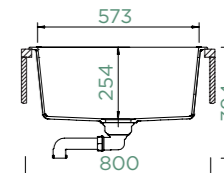

Accessories:
Automatic drain kit 410057CHR
Manual drain kit 410056CHR
Flexible strainer bowl 629739
Corner bowl 629733
Samo L CHR 629174CHR
Samo L EDM 629174EDM
Samo L WGO 629174WGO
Samo L COB 629174COB
Samo L GUB 629174GUB
Samo L PUR 629174S

TOPMOUNT

UNDERMOUNT

CRISTALITE® BASIC LINE

- SGTN100SA GNE
- SGTN100SA GCR
- SGTN100SA GDW

- SGTN100SU GNE
- SGTN100SU GCR
- SGTN100SU GDW