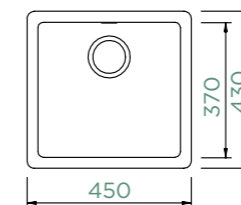

Tap recommendations

SCHOCK

QUADRO N-100S

TOPMOUNT/UNDERMOUNT

Cabinet size: **50 cm**
Inner dimension of the bowl: **390 × 370 × 200 mm**
Installation: **fixed**
Cut-out size topmount: **430 × 410 mm R10**
Cut-out size undermount: **390 × 370 mm R15**