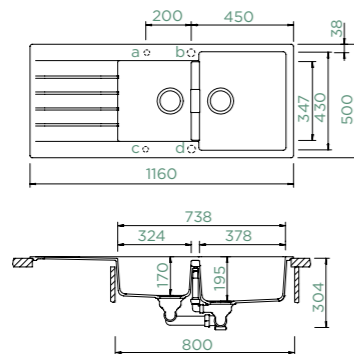

FLUSHMOUNT

CRISTADUR® CLASSIC LINE

● SIGD150FB PUR
● SIGD150FB MAG
● SIGD150FB STO
● SIGD150FB BRO
● SIGD150FB SIL
● SIGD150FB MGL
○ SIGD150FB POL

SIGNUS D-200

TOPMOUNT/UNDERMOUNT

Cabinet size: **80 cm**
 Inner dimension of the bowl:
378 × 430 × 195 mm
 Installation: **reversible**
 Cut-out size topmount:
1140 × 480 mm R10
 Cut-out size undermount:
1146 × 486 mm R10
 Worktop for built-in
 dishwasher: **15 mm**