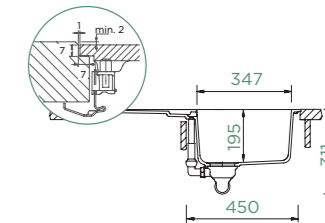

SIGNUS D-100

FLUSHMOUNT

Cabinet size: **45 cm**
Inner dimension of the bowl: **347 × 430 × 195 mm**
Installation: **reversible**
Cut-out size flushmount: **855 × 495 mm R11**
Worktop for built-in dishwasher: **31 mm**