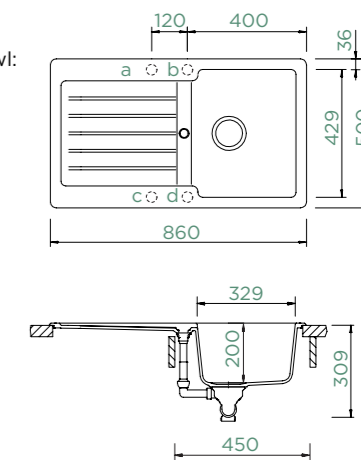

TYPOS D-100

TOPMOUNT/UNDERMOUNT

Cabinet size: **45 cm**
Inner dimension of the bowl: **329 × 429 × 200 mm**
Installation: **reversible**
Cut-out size topmount: **840 × 480 mm R10**
Cut-out size undermount: **846 × 486 mm R10**
Worktop for built-in dishwasher: **26 mm**