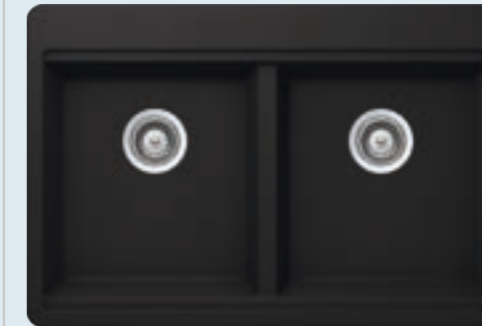

CHELSEA

Tap model **SC-550** in Cromia on sink model **Chelsea N-100XL** in Cromia

Small radii for maximum bowl volume

Integrated lip for hanging and laying multifunctional accessories

Deep bowl e.g. for filling tall vases or pots and pans

Additional accessories p. 207

Tap recommendations

CHELSEA N-100XL

TOPMOUNT/UNDERMOUNT

Cabinet size: **90 cm**
Inner dimension of the bowl: **782 × 414 × 241 mm**
Installation: **fixed**
Cut-out size topmount: **824 × 545 mm R19**
Cut-out size undermount: **788 × 458 mm R12**

Accessories:
Automatic drain kit 410057CHR
Manual drain kit 410056CHR
Silicone Drain Mat 629188
Silicone Drain Mat Short 629189
Wastecap 628152
Flexible strainer bowl 629739
Corner bowl 629733
Samo L CHR 629174CHR
Samo L EDM 629174EDM
Samo L WGO 629174WGO
Samo L COB 629174COB
Samo L GUB 629174GUB
Samo L PUR 629174S

TOPMOUNT

UNDERMOUNT

CRISTALITE® BASIC LINE

● CHEN100XLA GNE	CHEN100XLU GNE
● CHEN100XLA GON	CHEN100XLU GON
● CHEN100XLA GBT	CHEN100XLU GBT
● CHEN100XLA GCR	CHEN100XLU GCR
○ CHEN100XLA GDW	CHEN100XLU GDW

CHELSEA N-200

TOPMOUNT/UNDERMOUNT

Cabinet size: **90 cm**
Inner dimension of the bowl: **375 × 414 × 241 mm**
Installation: **fixed**
Cut-out size topmount: **824 × 545 mm R19**
Cut-out size undermount: **788 × 458 mm R12**

Accessories:
Automatic drain kit 410059CHR
Manual drain kit 410058CHR
Silicone Drain Mat 629188
Silicone Drain Mat Short 629189
Wastecap 628152
Flexible strainer bowl 629739
Corner bowl 629733
Samo L CHR 629174CHR
Samo L EDM 629174EDM
Samo L WGO 629174WGO
Samo L COB 629174COB
Samo L GUB 629174GUB
Samo L PUR 629174S

TOPMOUNT

UNDERMOUNT

CRISTALITE® BASIC LINE

● CHEN200A GNE	CHEN200U GNE
● CHEN200A GON	CHEN200U GON
● CHEN200A GBT	CHEN200U GBT
● CHEN200A GCR	CHEN200U GCR
○ CHEN200A GDW	CHEN200U GDW