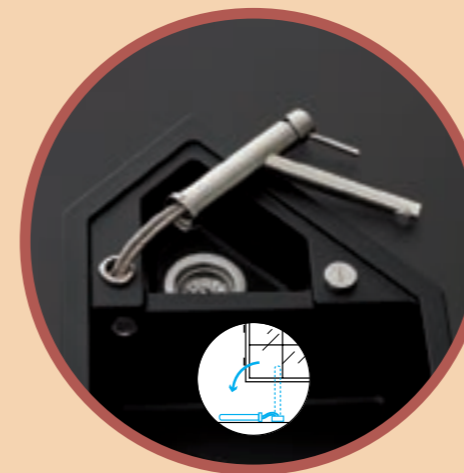

Under window Mixer Tap Altos W