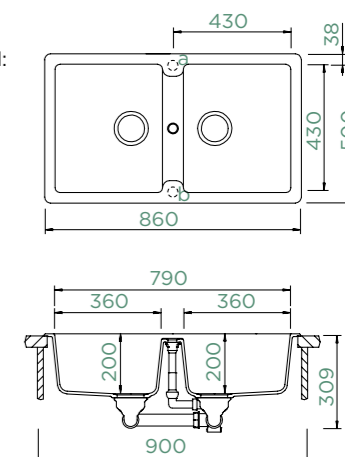

TYPOS N-200

TOPMOUNT/UNDERMOUNT

Cabinet size: **90 cm**
Inner dimension of the bowl:
360 × 430 × 200 mm
Installation: **reversible**
Cut-out size topmount:
840 × 480 mm R10
Cut-out size undermount:
846 × 486 mm R10