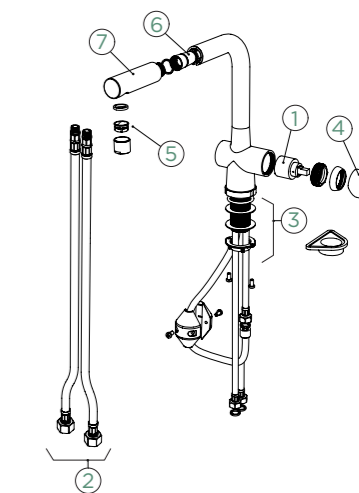

Connecting hose: **800 mm**
Swivel range: **360°**
Lever position: **on the right**
Usable shower hose length: **750 mm**
Features: **Backflow preventer, Window mixer tap, Ultra-quiet aerator**
Accessories: **SF-100 (629883)**

- 1 628741/1
- 2 628740/3
- 3 628781/3
- 4 628781EDM
- 5 628740/5
- 6 628740/4
- 7 628741EDM