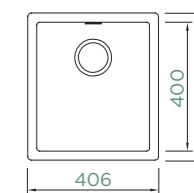

Accessories:
Automatic drain kit 410055CHR
Visible Parts in Solid Stainless Steel 400055EDM
Visible Parts in White Gold 400055WGO
Visible Parts in Copper Brushed 400055COB
Visible Parts in Gunmetal Brushed 400055GUB
Visible Parts in Puro 400055PUR
Manual drain kit 411054CHR
2x2 Design Drip Rack 629724EDM
2x2 Design Drip Rack 629724S
Silicone Drain Mat 629188
Silicone Drain Mat Short 629189
Flexible strainer bowl 629739

Corner bowl 629733
Comfopush, EDM 420016EDM
Comfopush, CHR 420016CHR
Samo L CHR 629174CHR
Samo L EDM 629174EDM
Samo L WGO 629174WGO
Samo L COB 629174COB
Samo L GUB 629174GUB
Samo L PUR 629174S
Wastecap 628152
LED-light 629024/R

TOPMOUNT

UNDERMOUNT

CRISTADUR® CLASSIC LINE

● KAIN100SA PUR	KAIN100SU PUR
● KAIN100SA MAG	KAIN100SU MAG
● KAIN100SA STO	KAIN100SU STO
● KAIN100SA BRO	KAIN100SU BRO
● KAIN100SA SIL	KAIN100SU SIL
● KAIN100SA MGL	KAIN100SU MGL
● KAIN100SA POL	KAIN100SU POL
● KAIN100SA BRY	KAIN100SU BRY

FLUSHMOUNT

CRISTADUR® CLASSIC LINE

● KAIN100SFB PUR
● KAIN100SFB MAG
● KAIN100SFB STO
● KAIN100SFB BRO
● KAIN100SFB SIL
● KAIN100SFB MGL
● KAIN100SFB POL
● KAIN100SFB BRY

Installation note: Topmounted and flushmounted the sink is installed without installation clamps.

Installation note: Topmounted and flushmounted the sink is installed without installation clamps.