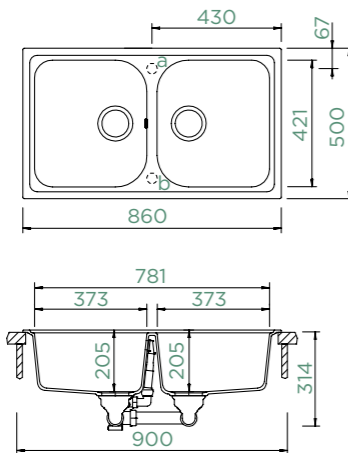

FORMHAUS N-200

TOPMOUNT/UNDERMOUNT

Cabinet size: **90 cm**
 Inner dimension of the bowl:
373 × 421 × 205 mm
 Installation: **reversible**
 Cut-out size topmount:
840 × 480 mm R10
 Cut-out size undermount:
845 × 485 mm R40