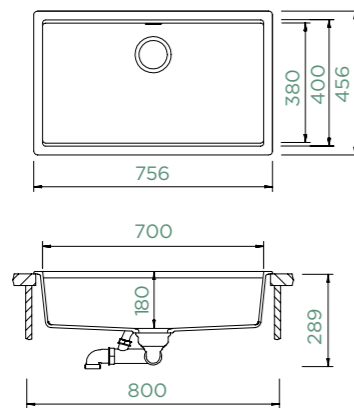

- LATN100LA GNE
- LATN100LA GON
- LATN100LA GAS
- LATN100LA GCR
- LATN100LA GDW

- LATN100LU GNE
- LATN100LU GON
- LATN100LU GAS
- LATN100LU GCR
- LATN100LU GDW

LAHTI N-100XL

TOPMOUNT/UNDERMOUNT

Cabinet size: **80 cm**
 Inner dimension of the bowl:
700 × 400 × 180 mm
 Installation: **fixed**
 Cut-out size topmount:
742 × 442 mm R10
 Cut-out size undermount:
700 × 400 mm R9