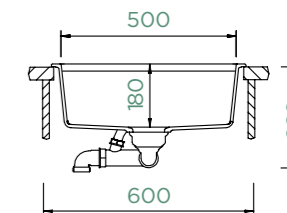

Accessories:

- Automatic drain kit 410055CHR
- Manual drain kit 411054CHR
- Chopping board, wood 629158
- Silicone Drain Mat 629188
- Silicone Drain Mat Short 629189
- Design Drip Rack 629726S
- Design Drip Rack 629726EDM
- Design Drip Rack 629726COP
- 2x2 Design Drip Rack 629738S
- 2x2 Design Drip Rack 629738EDM
- Strainer bowl 629051SH
- Flexible strainer bowl 629739
- Corner bowl 629733
- Comfopush, EDM 420016EDM

- Comfopush, CHR 420016CHR
- Samo L CHR 629174CHR
- Samo L EDM 629174EDM
- Samo L WGO 629174WGO
- Samo L COB 629174COB
- Samo L GUB 629174GUB
- Samo L PUR 629174S
- Wastecap 628152

TOPMOUNT

UNDERMOUNT

CRISTALITE® BASIC LINE

- LATN100LA GNE
- LATN100LA GON
- LATN100LA GAS
- LATN100LA GCR
- LATN100LA GDW

- LATN100LU GNE
- LATN100LU GON
- LATN100LU GAS
- LATN100LU GCR
- LATN100LU GDW