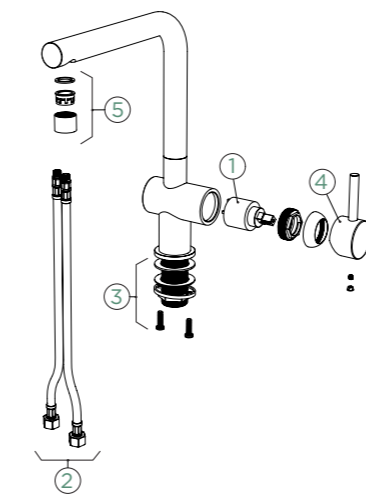

FIXED SPOUT

PULL-OUT

METALLIC

● 540000 CHR	540120 CHR
⚡ ● 540003 CHR	540123 CHR
● 540000 EDO	540120 EDO
⚡ ● 540002 PUR	540123 PUR

CD CLASSIC LINE

● 540027 PUR	540127 PUR
● 540027 MAG	540127 MAG
● 540027 STO	540127 STO
● 540027 BRO	540127 BRO
● 540027 SIL	540127 SIL
● 540027 MGL	540127 MGL
○ 540027 POL	540127 POL