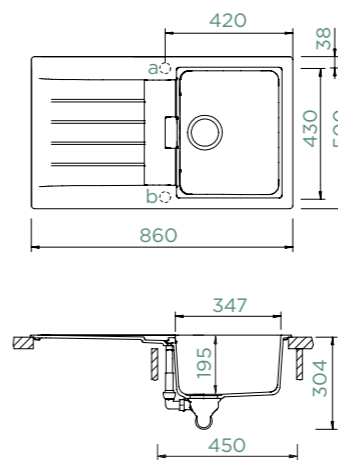

PRIMUS D-100

TOPMOUNT/UNDERMOUNT

Cabinet size: **45 cm**
Inner dimension of the bowl: **347 × 430 × 195 mm**
Installation: **reversible**
Cut-out size topmount: **840 × 480 mm R10**
Cut-out size undermount: **846 × 486 mm R10**
Worktop for built-in dishwasher: **22 mm**

Accessories:
Automatic drain kit 411077CHR
Manual drain kit 410076CHR
Chopping board, bamboo 629044
Flexible strainer bowl 629739
Corner bowl 629733
Comfopush, EDM 420016EDM
Comfopush, CHR 420016CHR
Wastecap 628152

TOPMOUNT

UNDERMOUNT

CRISTALITE® BASIC LINE

● PRID100A GNE	PRID100U GNE
● PRID100A GON	PRID100U GON
● PRID100A GAS	PRID100U GAS
● PRID100A GBT	PRID100U GBT
● PRID100A GCR	PRID100U GCR
● PRID100A GSA	PRID100U GSA
● PRID100A GEV	PRID100U GEV
○ PRID100A GDW	PRID100U GDW