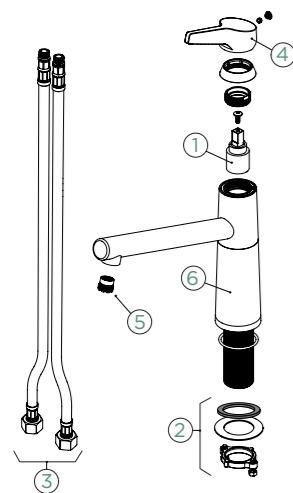

CT BASIC LINE

● 554000 GNE	554120 GNE
● 554000 GON	554120 GON
● 554000 GAS	554120 GAS
● 554000 GBT	554120 GBT
● 554000 GCR	554120 GCR
● 554000 GSA	554120 GSA
● 554000 GEV	554120 GEV
● 554000 GVA	554120 GVA
○ 554000 GDW	554120 GDW

1. 1 628784/1
2. 2 628784/2
3. 3 628785/3
4. 4 628784CHR
5. 5 628785/5
6. 6 5..22075XX