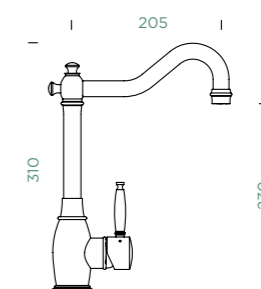

RESI

FIXED SPOUT