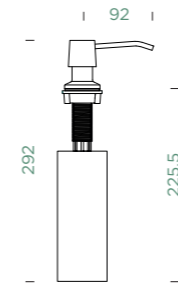

Spout length: **92**
Height: **292**
Spout height: **51**
Filling capacity: **500**
Needed cabinet space: **225,5**

METALLIC

629180 PL