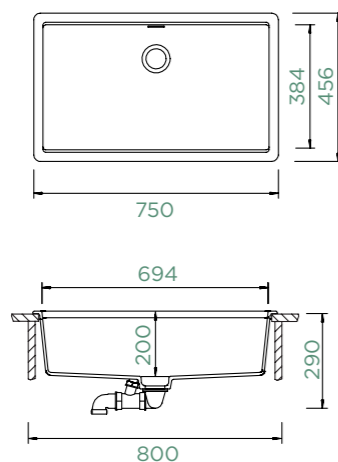

TOPMOUNT/UNDERMOUNT

Cabinet size: **80 cm**
 Inner dimension of the bowl:
694 × 384 × 200 mm
 Installation: **fixed**
 Cut-out size topmount:
736 × 442 mm R10
 Cut-out size undermount:
694 × 400 mm R9

Accessories:
 Automatic drain kit 410051CHR
 Visible Parts in Solid Stainless Steel 400051EDM
 Visible Parts in White Gold 400051WGO
 Visible Parts in Copper Brushed 400051COB
 Visible Parts in Gunmetal Brushed 400051GUB
 Visible Parts in Puro 400051PUR
 Manual drain kit 411050CHR
 Chopping board, wood 629158
 Silicone Drain Mat 629188
 Silicone Drain Mat Short 629189
 Design Drip Rack 629726S
 Design Drip Rack 629726EDM
 Design Drip Rack 629726COP