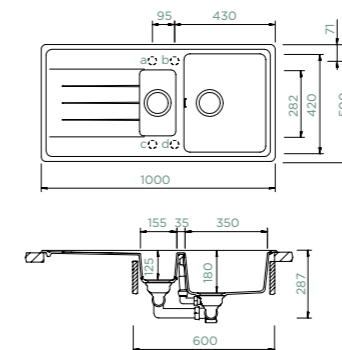

ELEMENT D-150L

TOPMOUNT/UNDERMOUNT

Cabinet size: **60 cm**
Inner dimension of the bowl:
350 × 420 × 180 mm
Installation: **reversible**
Cut-out size topmount:
980 × 480 mm R10
Cut-out size undermount:
984 × 484 mm R12
Worktop for built-in
dishwasher: **22 mm**

1. **Accessories:**
   Automatic drain kit 629875
   Manual drain kit 629874
   Chopping board, bamboo 629044
   Flexible strainer bowl 629739
   Corner bowl 629733
   Samo L CHR 629174CHR
   Samo L EDM 629174EDM
   Samo L WGO 629174WGO
   Samo L COB 629174COB
   Samo L GUB 629174GUB
   Samo L PUR 629174S
   Wastecap 628152

TOPMOUNT UNDERMOUNT

CRISTALITE® BASIC LINE

● ELED150LA GNE	ELED150LU GNE
● ELED150LA GON	ELED150LU GON
● ELED150LA GAS	ELED150LU GAS
● ELED150LA GCR	ELED150LU GCR
● ELED150LA GSA	ELED150LU GSA
● ELED150LA GVA	ELED150LU GVA
○ ELED150LA GDW	ELED150LU GDW