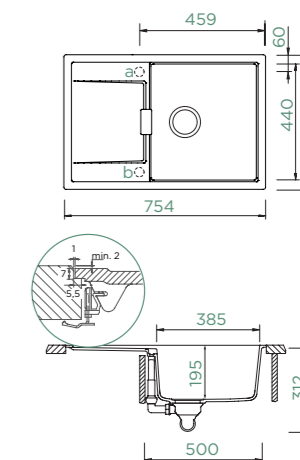

MONO D-100

FLUSHMOUNT

Cabinet size: **50 cm**
Inner dimension of the bowl:
385 × 440 × 195 mm
Installation: **reversible**
Cut-out size flushmount:
756 × 501 mm R21
Worktop for built-in
dishwasher: **35 mm**