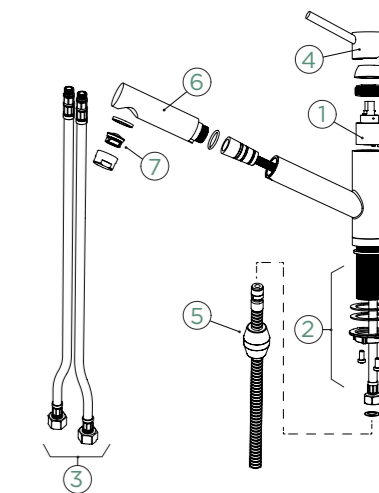

Note: The explosion drawing shows high pressure tap (529120...) including the spare parts. For the low pressure tap (529123...) other spare parts and optional accessories are necessary.