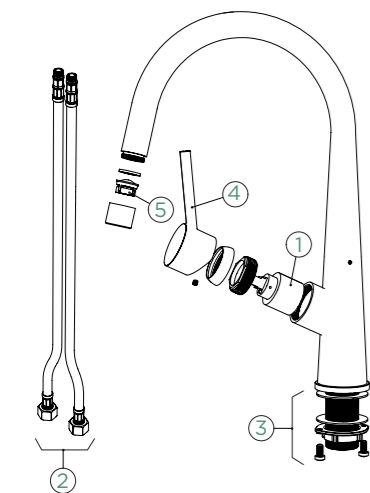

Connecting hose: **800 mm**
Swivel range: **360°**
Lever position: **on the right**
Features: **Ultra-quiet aerator**
Accessories: **SF-100 (629883)**

- 1 628741/1
- 2 628740/3
- 3 628740/2
- 4 628793EDM
- 5 628740/5