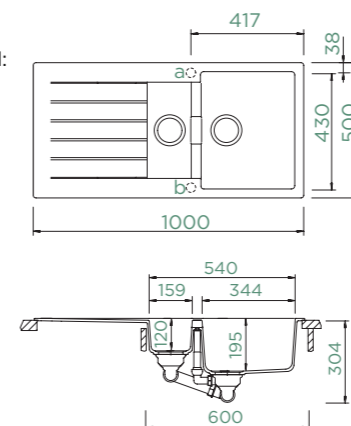

FLUSHMOUNT

CRISTADUR® CLASSIC LINE

● SIGD100LFB PUR
● SIGD100LFB MAG
● SIGD100LFB STO
● SIGD100LFB BRO
● SIGD100LFB SIL
● SIGD100LFB MGL
○ SIGD100LFB POL

SIGNUS D-150

TOPMOUNT/UNDERMOUNT

Cabinet size: **60 cm**
 Inner dimension of the bowl:
344 × 430 × 195 mm
 Installation: **reversible**
 Cut-out size topmount:
980 × 480 mm R10
 Cut-out size undermount:
986 × 486 mm R10
 Worktop for built-in
 dishwasher: **15 mm**