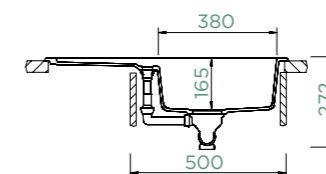

LIMA D-100S

TOPMOUNT/UNDERMOUNT

Cabinet size: **50 cm**
Inner dimension of the bowl:
380 × 428 × 165 mm
Installation: **reversible**
Cut-out size topmount:
760 × 480 mm R10
Cut-out size undermount:
715 × 436 mm R24
Worktop for built-in
dishwasher: **27 mm**