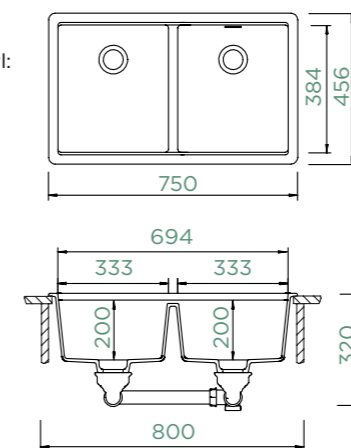

TOPMOUNT/UNDERMOUNT

Cabinet size: **80 cm**
 Inner dimension of the bowl:
333 × 384 × 200 mm
 Installation: **fixed**
 Cut-out size topmount:
736 × 442 mm R10
 Cut-out size undermount:
694 × 400 mm R9

Accessories:
 Automatic drain kit 410087CHR
 Visible Parts in Solid Stainless Steel 400053EDM
 Visible Parts in White Gold 400053WGO
 Visible Parts in Copper Brushed 400053COB
 Visible Parts in Gunmetal Brushed 400053GUB
 Visible Parts in Puro 400053PUR
 Manual drain kit 410086CHR
 Chopping board, wood 629158
 Silicone Drain Mat 629188
 Silicone Drain Mat Short 629189
 Design Drip Rack 629726S
 Design Drip Rack 629726EDM
 Design Drip Rack 629726COP