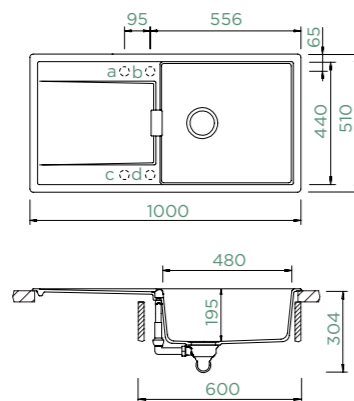

MONO D-100L

TOPMOUNT/UNDERMOUNT

Cabinet size: **60 cm**
 Inner dimension of the bowl:
480 × 440 × 195 mm
 Installation: **reversible**
 Cut-out size topmount:
980 × 490 mm R10
 Cut-out size undermount:
984 × 494 mm R10
 Worktop for built-in
 dishwasher: **22 mm**