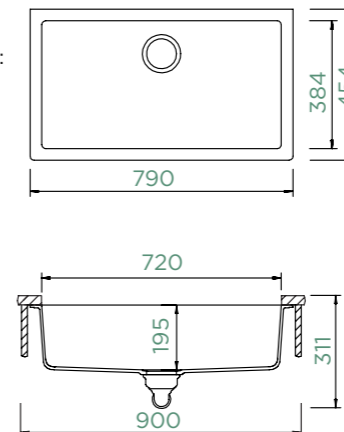

PRIMUS N-100XLY

UNDERMOUNT

Cabinet size: **90 cm**
Inner dimension of the bowl:
720 × 384 × 195 mm
Installation: **fixed**
Cut-out size undermount:
720 × 384 mm R16

Accessories:
Automatic drain kit 410055CHR
Manual drain kit 411054CHR
Silicone Drain Mat 629188
Silicone Drain Mat Short 629189
Flexible strainer bowl 629739
Corner bowl 629733
Comfopush, EDM 420016EDM
Comfopush, CHR 420016CHR
Samo L CHR 629174CHR
Samo L EDM 629174EDM
Samo L WGO 629174WGO
Samo L COB 629174COB
Samo L GUB 629174GUB
Samo L PUR 629174S

Wastecap 628152

UNDERMOUNT

CRISTALITE® BASIC LINE

● PRIN100XLYU GNE
● PRIN100XLYU GON
● PRIN100XLYU GAS
● PRIN100XLYU GBT
● PRIN100XLYU GCR
● PRIN100XLYU GSA
● PRIN100XLYU GEV
○ PRIN100XLYU GDW