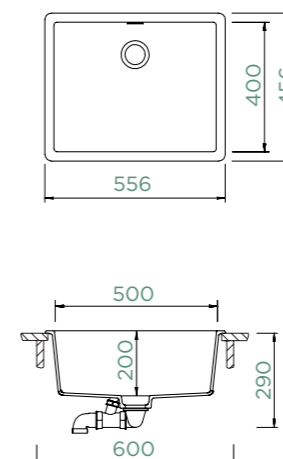

Cabinet size: **60 cm**
 Inner dimension of the bowl:
500 × 400 × 200 mm
 Installation: **fixed**
 Cut-out size topmount:
542 × 442 mm R10
 Cut-out size undermount:
500 × 400 mm R9

Accessories:
 Automatic drain kit 410051CHR
Visible Parts in Solid Stainless Steel
 400051EDM
Visible Parts in White Gold
 400051WGO
Visible Parts in Copper Brushed
 400051COB
Visible Parts in Gunmetal Brushed
 400051GUB
Visible Parts in Puro 400051PUR
 Manual drain kit 411050CHR
 2x2 Design Drip Rack 629724S
 2x2 Design Drip Rack 629724EDM
 Silicone Drain Mat 629188