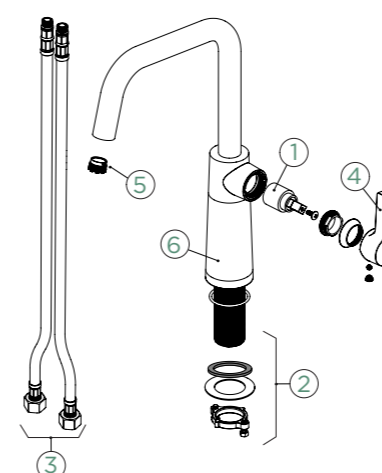

FIXED SPOUT

PULL-OUT

FIXED SPOUT

PULL-OUT

Connecting hose: **600 mm**
Swivel range: **360°**

Lever position: **on the right**

Features: **Version in chrome with sleeves**

Accessories: **SF-100 (629883)**

FIXED SPOUT

PULL-OUT

CD CLASSIC LINE

- 555000 PUR
- 555000 MAG
- 555000 STO
- 555000 BRO
- 555000 SIL
- 555000 MGL
- 555000 POL
- 555000 BRY

- 555120 PUR
- 555120 MAG
- 555120 STO
- 555120 BRO
- 555120 SIL
- 555120 MGL
- 555120 POL
- 555120 BRY

- 555000 DAY
- 555000 DSK
- 555000 NGT
- 555000 TWI
- 555000 IVY

- 555120 DAY
- 555120 DSK
- 555120 NGT
- 555120 TWI
- 555120 IVY

CT BASIC LINE

- 1 628784/1
- 2 628784/2
- 3 628784/3
- 4 628785CHR
- 5 628784/5
- 6 5..22075XX

- 555000 GNE
- 555000 GON
- 555000 GAS
- 555000 GBT
- 555000 GCR
- 555000 GSA
- 555000 GEV
- 555000 GVA
- 555000 GDW

- 555120 GNE
- 555120 GON
- 555120 GAS
- 555120 GBT
- 555120 GCR
- 555120 GSA
- 555120 GEV
- 555120 GVA
- 555120 GDW

Connecting hose: **600 mm**
Swivel range: **120°**

Lever position: **on the right**

Usable shower hose length: **400 mm**

Features: **Backflow preventer, Jet-spray function, Version in chrome with sleeves**

Accessories: **SF-100 (629883)**

- 1 628784/1
- 2 628784/2
- 3 628784/3
- 4 628785CHR
- 5 628788/4
- 6 5..22075XX
- 7 628785/7

Connecting hose: **600 mm**
Swivel range: **360°**

Lever position: **on the right**

Features: **Version in chrome with sleeves**

Accessories: **SF-100 (629883)**

FIXED SPOUT

PULL-OUT

CD CLASSIC LINE

- 556000 PUR
- 556000 MAG
- 556000 STO
- 556000 BRO
- 556000 SIL
- 556000 MGL
- 556000 POL
- 556000 BRY

- 556120 PUR
- 556120 MAG
- 556120 STO
- 556120 BRO
- 556120 SIL
- 556120 MGL
- 556120 POL
- 556120 BRY

- 556000 DAY
- 556000 DSK
- 556000 NGT
- 556000 TWI
- 556000 IVY

- 556120 DAY
- 556120 DSK
- 556120 NGT
- 556120 TWI
- 556120 IVY

CT BASIC LINE

- 1 628784/1
- 2 628784/2
- 3 628784/3
- 4 628785CHR
- 5 628784/5
- 6 5..22075XX

- 556000 GNE
- 556000 GON
- 556000 GAS
- 556000 GBT
- 556000 GCR
- 556000 GSA
- 556000 GEV
- 556000 GVA
- 556000 GDW