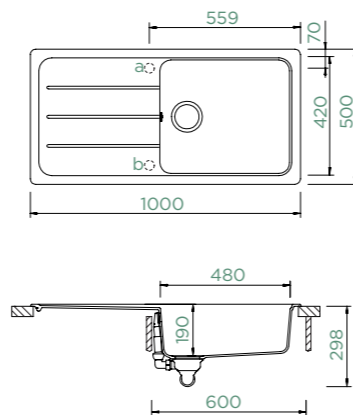

FORMHAUS D-100L

TOPMOUNT/UNDERMOUNT

Cabinet size: **60 cm**
Inner dimension of the bowl:
480 × 420 × 190 mm
Installation: **reversible**
Cut-out size topmount:
980 × 480 mm R10
Cut-out size undermount:
986 × 486 mm R13
Worktop for built-in
dishwasher: **21 mm**

Accessories:

Automatic drain kit 629871
Manual drain kit 629870
Chopping board, bamboo 629044
Flexible strainer bowl 629739
Corner bowl 629733
Wastecap 628152

TOPMOUNT UNDERMOUNT

CRISTALITE® BASIC LINE

● FOMD100LA GNE	FOMD100LU GNE
● FOMD100LA GON	FOMD100LU GON
● FOMD100LA GAS	FOMD100LU GAS
● FOMD100LA GCR	FOMD100LU GCR
● FOMD100LA GSA	FOMD100LU GSA
● FOMD100LA GVA	FOMD100LU GVA
○ FOMD100LA GDW	FOMD100LU GDW