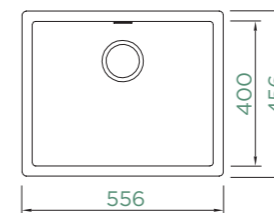

FLUSHMOUNT

CRISTADUR® CLASSIC LINE

● KAIN100FB PUR
● KAIN100FB MAG
● KAIN100FB STO
● KAIN100FB BRO
● KAIN100FB SIL
● KAIN100FB MGL
● KAIN100FB POL
● KAIN100FB BRY

KAIA N-100L

TOPMOUNT/UNDERMOUNT

NEW

Cabinet size: **60 cm**
 Inner dimension of the bowl:
500 × 400 × 200 mm
 Installation: **fixed**
 Cut-out size topmount:
542 × 442 mm R10
 Cut-out size undermount:
500 × 400 mm R9