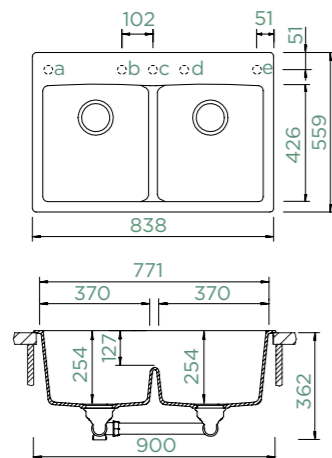

CREST N-200

TOPMOUNT/UNDERMOUNT

Cabinet size: **90 cm**
Inner dimension of the bowl:
370 × 426 × 254 mm
Installation: **fixed**
Cut-out size topmount:
819 × 539 mm R10
Cut-out size undermount:
Please use dxf data

1. **Accessories:**
   Automatic drain kit 410059CHR
   Manual drain kit 410058CHR
   Silicone Drain Mat 629188
   Silicone Drain Mat Short 629189
   Wastecap 628152
   Flexible strainer bowl 629739
   Corner bowl 629733
   Samo L CHR 629174CHR
   Samo L EDM 629174EDM
   Samo L WGO 629174WGO
   Samo L COB 629174COB
   Samo L GUB 629174GUB
   Samo L PUR 629174S

TOPMOUNT UNDERMOUNT

CRISTALITE® BASIC LINE

● EODN200A GNE	EODN200U GNE
● EODN200A GON	EODN200U GON
● EODN200A GAS	EODN200U GAS
● EODN200A GBT	EODN200U GBT
● EODN200A GVA	EODN200U GVA
● EODN200A GEV	EODN200U GEV