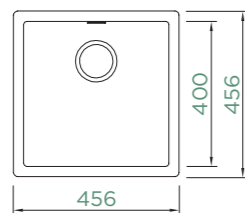

Installation note: Topmounted and flushmounted the sink is installed without installation clamps.

KAIA N-100

TOPMOUNT/UNDERMOUNT

NEW

Cabinet size: **50 cm**
 Inner dimension of the bowl:
400 × 400 × 200 mm
 Installation: **fixed**
 Cut-out size topmount:
442 × 442 mm R10
 Cut-out size undermount:
400 × 400 mm R9