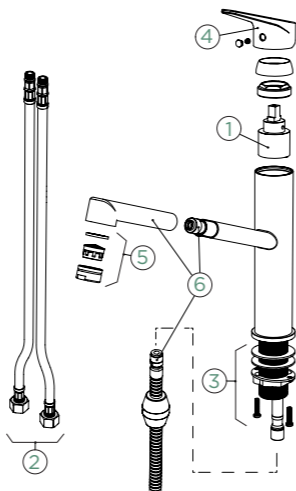

- 1 628804/1
- 2 628759/3
- 3 628736/2
- 4 628804/XXX
- 5 628734/5XXX
- 6 628804/7XXX