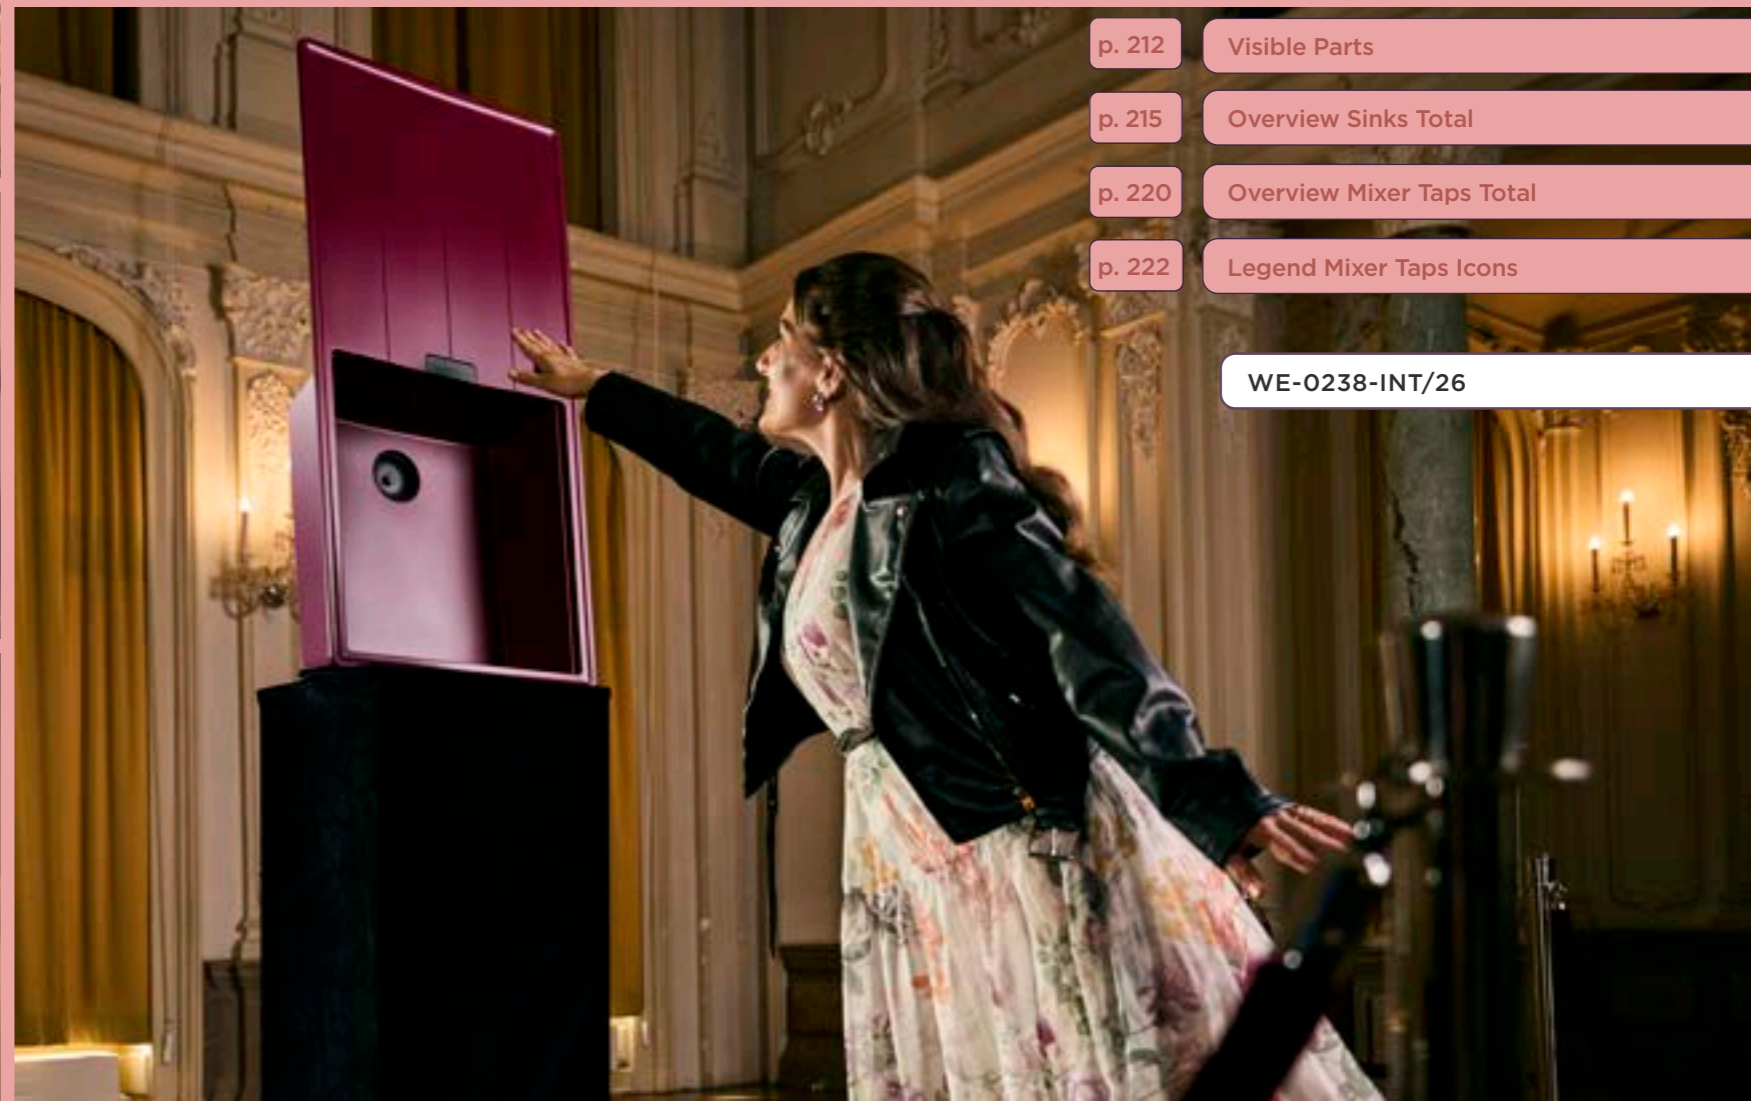

SCHOCK

Contact

Schock GmbH

Hofbauerstraße 1
94209 Regen

Tel: +49 9921 600-0
Mail: info@schock.de

www.schock.de/int_en

- p. 11 CRISTADUR® Colour
- p. 12 CRISTADUR® Overview
- p. 14 CRISTADUR® Flushmount Overview
- p. 81 CRISTALITE® Colour
- p. 82 CRISTALITE® Overview
- p. 163 Mixer Taps in Colour
- p. 164 Mixer Taps Special Features Overview
- p. 166 Mixer Taps Chrome/Colour Overview
- p. 168 Mixer Taps Stainless Steel/Colour Overview
- p. 205 Soap Dispensers
- p. 207 Accessories
- p. 212 Visible Parts
- p. 215 Overview Sinks Total
- p. 220 Overview Mixer Taps Total
- p. 222 Legend Mixer Taps Icons

WE-0238-INT/26