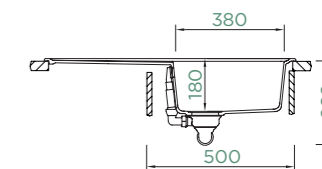

Accessories:
Automatic drain kit 629871
Manual drain kit 629870
Chopping board, bamboo 629044
Flexible strainer bowl 629739
Corner bowl 629733
Wastecap 628152

TOPMOUNT

UNDERMOUNT

CRISTALITE® BASIC LINE

● ELED100A GNE	ELED100U GNE
● ELED100A GON	ELED100U GON
● ELED100A GAS	ELED100U GAS
● ELED100A GCR	ELED100U GCR
● ELED100A GSA	ELED100U GSA
● ELED100A GVA	ELED100U GVA
○ ELED100A GDW	ELED100U GDW