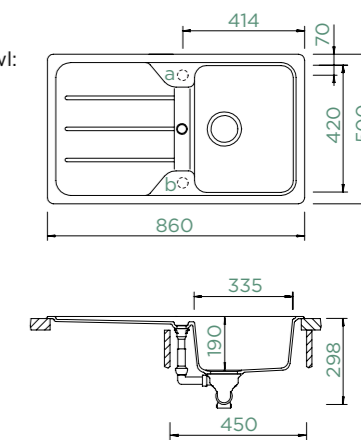

Accessories:
 Automatic drain kit 629871
 Manual drain kit 629870
 Chopping board, bamboo 629044
 Flexible strainer bowl 629739
 Corner bowl 629733
 Wastecap 628152

FORMHAUS D-100

TOPMOUNT/UNDERMOUNT

Cabinet size: **45 cm**
 Inner dimension of the bowl: **335 × 420 × 190 mm**
 Installation: **reversible**
 Cut-out size topmount: **840 × 480 mm R10**
 Cut-out size undermount: **846 × 486 mm R13**
 Worktop for built-in dishwasher: **28 mm**