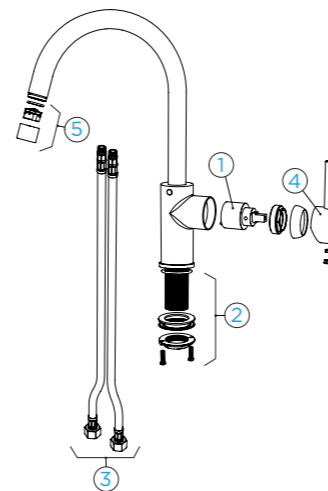

METIS

FIXED SPOUT

METIS

PULL-OUT

Connecting hose: **450 mm**
Swivel range: **120°**
Lever position: **at the top**
Usable shower hose length: **400 mm**
Features: **Backflow preventer**
Accessories: **SF-100 (629883)**

- 1 628804/1
- 2 628804/2
- 3 628736/2
- 4 628804/XXX
- 5 628734/5XXX

- 1 628804/1
- 2 628759/3
- 3 628736/2
- 4 628804/XXX
- 5 628734/5XXX
- 6 628804/7XXX

SCHOCK

PLUTOS

FIXED SPOUT

PLUTOS

PULL-OUT

Connecting hose: **450 mm**
Swivel range: **360°**
Lever position: **on the right**
Features: **Temperature limiter, Colour lacquered**
Accessories: **SF-100 (629883), Laminar aerator grey (628740/5)**

- 1 628737/1
- 2 628736/2
- 3 628734/3
- 4 628736XXX
- 5 628737/5

FIXED SPOUT

PULL-OUT

METALLIC

- 589000 CHR
- 589121 CHR

CD CLASSIC LINE

- 589000 PUR
- 589000 MAG
- 589121 PUR
- 589121 MAG

CT BASIC LINE

- 589000 GNE
- 589000 GON
- 589000 GAS
- 589000 GCR
- 589000 GSA
- 589000 GVA
- 589000 GDW
- 589121 GNE
- 589121 GON

Connecting hose: **450 mm**
Swivel range: **180°**
Lever position: **on the right**
Usable shower hose length: **400 mm**
Features: **Backflow preventer, Temperature limiter, Colour lacquered**
Accessories: **SF-100 (629883)**

- 1 628759/1
- 2 628738/3
- 3 628759/2
- 4 628736XXX
- 5 628759/5
- 6 628759/4
- 7 628759/7

Note: The aerator key is included in the scope of supply.