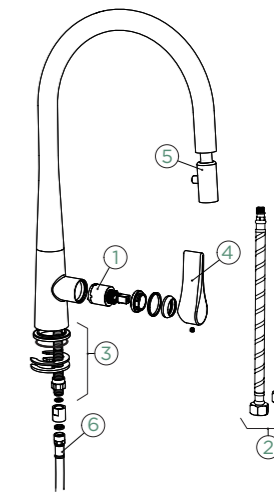

Note: The aerator is equipped with a coin slot and can be easily changed with a coin.

Note: The aerator is equipped with a coin slot and can be easily changed with a coin.