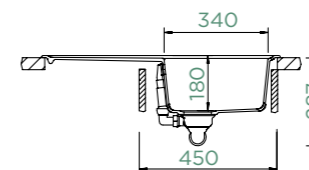

Cabinet size: **45 cm**
 Inner dimension of the bowl: **340 × 420 × 180 mm**
 Installation: **reversible**
 Cut-out size topmount: **760 × 480 mm R10**
 Cut-out size undermount: **764 × 484 mm R10**
 Worktop for built-in dishwasher: **22 mm**