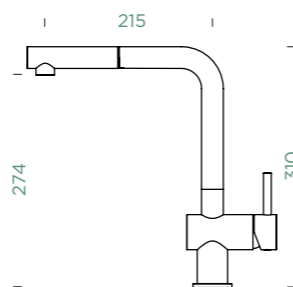

EPOS

PULL-OUT

Connecting hose: **450 mm**
 Swivel range: **180°**
 Lever position: **on the right**
 Usable shower hose length: **350 mm**
 Features: **Backflow preventer, Colour lacquered**
 Accessories: **SF-100 (629883), Laminar aerator grey (628740/5)**