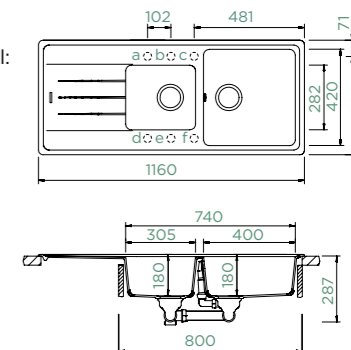

ELEMENT D-200

TOPMOUNT/UNDERMOUNT

Cabinet size: **80 cm**
Inner dimension of the bowl:
400 × 420 × 180 mm
Installation: **reversible**
Cut-out size topmount:
1140 × 480 mm R10
Cut-out size undermount:
1144 × 484 mm R12
Worktop for built-in
dishwasher: **22 mm**