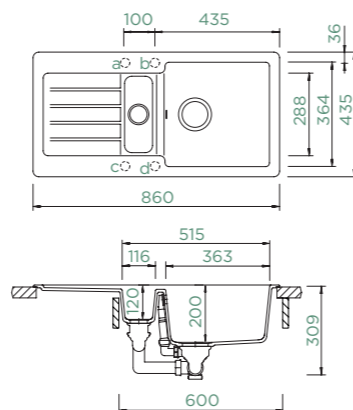

TYPOS D-150S

TOPMOUNT/UNDERMOUNT

Cabinet size: **60 cm**
Inner dimension of the bowl:
363 × 364 × 200 mm
Installation: **reversible**
Cut-out size topmount:
840 × 415 mm R10
Cut-out size undermount:
846 × 421 mm R13
Worktop for built-in
dishwasher: **21 mm**

Accessories:

Automatic drain kit 629881
Manual drain kit 629880
Flexible strainer bowl 629739
Corner bowl 629733
Samo L CHR 629174CHR
Samo L EDM 629174EDM
Samo L WGO 629174WGO
Samo L COB 629174COB
Samo L GUB 629174GUB
Samo L PUR 629174S
Wastecap 628152

TOPMOUNT UNDERMOUNT

CRISTALITE® BASIC LINE

● TYPD150SA GNE	TYPD150SU GNE
● TYPD150SA GON	TYPD150SU GON
● TYPD150SA GAS	TYPD150SU GAS
● TYPD150SA GBT	TYPD150SU GBT
● TYPD150SA GCR	TYPD150SU GCR
● TYPD150SA GSA	TYPD150SU GSA
● TYPD150SA GVA	TYPD150SU GVA
● TYPD150SA GEV	TYPD150SU GEV
○ TYPD150SA GDW	TYPD150SU GDW