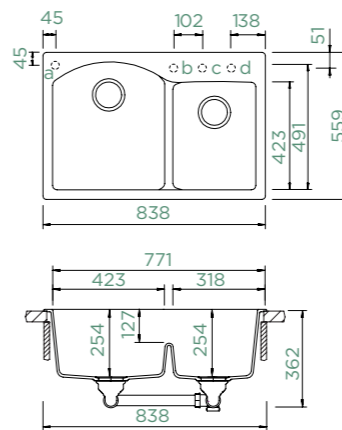

EDO N-175

TOPMOUNT/UNDERMOUNT

Cabinet size: **90 cm**
Inner dimension of the bowl: **423 × 491 × 254 mm**
Installation: **fixed**
Cut-out size topmount: **819 × 539 mm R10**
Cut-out size undermount: **771 × 491 mm R16**