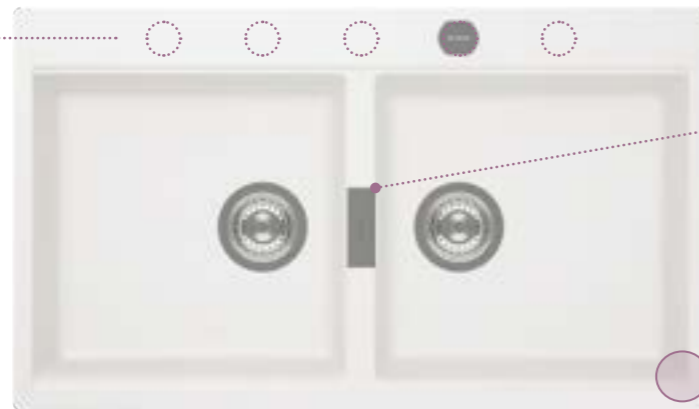

N-200

Integrated tap ledge with additional holes for ergonomic positioning of tap, soap dispenser and pop-up control

Design overflow

Integrated lip for hanging and laying multifunctional accessories

Additional accessories p. 207