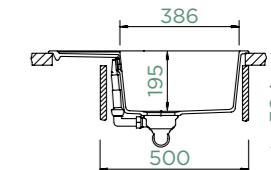

Accessories:
Automatic drain kit 629871
Manual drain kit 629870
Chopping board, bamboo 629044
Flexible strainer bowl 629739
Corner bowl 629733
Wastecap 628152

TOPMOUNT

UNDERMOUNT

CRISTALITE® BASIC LINE

● ROND100LA GNE	ROND100LU GNE
● ROND100LA GON	ROND100LU GON
● ROND100LA GAS	ROND100LU GAS
● ROND100LA GBT	ROND100LU GBT
● ROND100LA GCR	ROND100LU GCR
● ROND100LA GSA	ROND100LU GSA
● ROND100LA GVA	ROND100LU GVA
● ROND100LA GEV	ROND100LU GEV
○ ROND100LA GDW	ROND100LU GDW