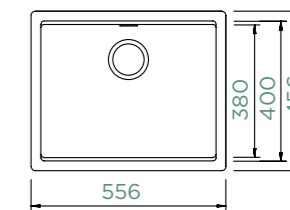

Accessories:

- Automatic drain kit 410055CHR
- Manual drain kit 411054CHR
- Chopping board, wood 629158
- Silicone Drain Mat 629188
- Silicone Drain Mat Short 629189
- Design Drip Rack 629726S
- Design Drip Rack 629726EDM
- Design Drip Rack 629726COP
- 2x2 Design Drip Rack 629738S
- 2x2 Design Drip Rack 629738EDM
- Strainer bowl 629051SH
- Flexible strainer bowl 629739
- Corner bowl 629733
- Comfopush, EDM 420016EDM

- Comfopush, CHR 420016CHR
- Samo L CHR 629174CHR
- Samo L EDM 629174EDM
- Samo L WGO 629174WGO
- Samo L COB 629174COB
- Samo L GUB 629174GUB
- Samo L PUR 629174S
- Wastecap 628152

TOPMOUNT

UNDERMOUNT

CRISTALITE® BASIC LINE

- LATN100LA GNE
- LATN100LA GON
- LATN100LA GAS
- LATN100LA GCR
- LATN100LA GDW

- LATN100LU GNE
- LATN100LU GON
- LATN100LU GAS
- LATN100LU GCR
- LATN100LU GDW