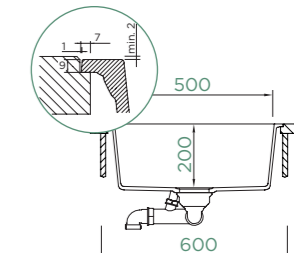

KAIA N-100L

FLUSHMOUNT

NEW

Cabinet size: **60 cm**
 Inner dimension of the bowl:
500 × 400 × 200 mm
 Installation: **fixed**
 Cut-out size flushmount:
558 × 458 mm R12

Accessories:

Automatic drain kit 410055CHR
Visible Parts in Solid Stainless Steel
 400055EDM
Visible Parts in White Gold
 400055WGO
Visible Parts in Copper Brushed
 400055COB
Visible Parts in Gunmetal Brushed
 400055GUB
Visible Parts in Puro 400055PUR
 Manual drain kit 411054CHR
 2x2 Design Drip Rack 629724EDM
 2x2 Design Drip Rack 629724S
 Silicone Drain Mat 629188
 Silicone Drain Mat Short 629189
 Flexible strainer bowl 629739