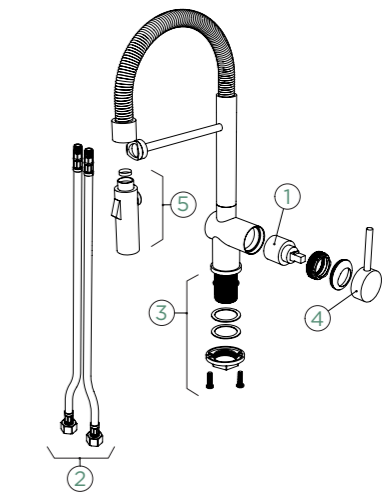

- 1 628778/1
- 2 628749/2
- 3 628797/3
- 4 628797/EDM
- 5 628797/7

Note: The aerator key is included in the scope of supply.

Connecting hose: **600 mm**
Swivel range: **150°**
Lever position: **on the right**
Features: **Backflow preventer, Jet-spray function, Version in chrome with sleeves**
Accessories: **SF-100 (629883)**