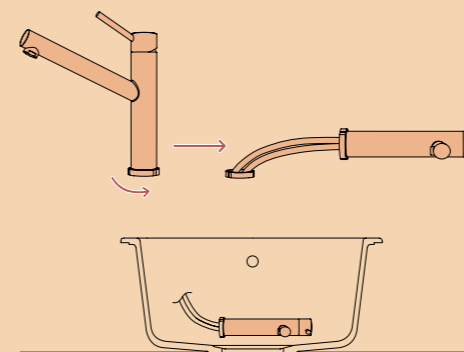

Under window Mixer Tap Altos W