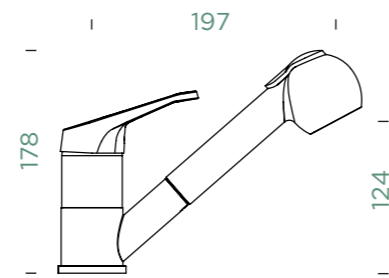

Connecting hose: **450 mm**
 Swifel range: **90°**
 Lever position: **at the top**
 Usable shower hose length: **600 mm**
 Features: **Jet-spray function, Colour lacquered**
 Accessories: **SF-100 (629883)**