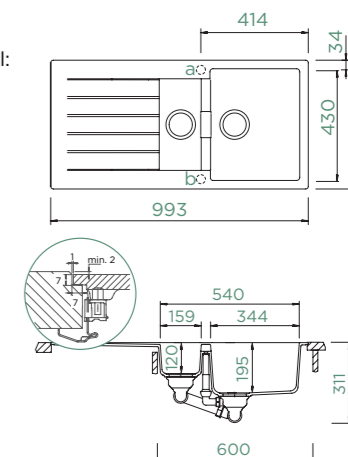

SIGNUS D-150

FLUSHMOUNT

Cabinet size: **60 cm**
 Inner dimension of the bowl:
344 × 430 × 195 mm
 Installation: **reversible**
 Cut-out size flushmount:
995 × 495 mm R11
 Worktop for built-in
 dishwasher: **23 mm**