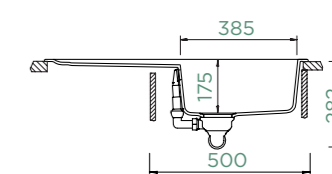

PINEDO D-100

TOPMOUNT/UNDERMOUNT

Cabinet size: **50 cm**
 Inner dimension of the bowl: **385 × 432 × 175 mm**
 Installation: **reversible**
 Cut-out size topmount: **840 × 480 mm R10**
 Cut-out size undermount: **846 × 486 mm R18**