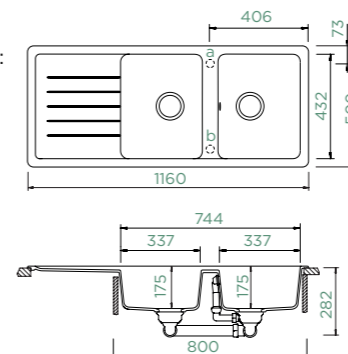

PINEDO D-200

TOPMOUNT/UNDERMOUNT

Cabinet size: **80 cm**
Inner dimension of the bowl:
337 × 432 × 175 mm
Installation: **reversible**
Cut-out size topmount:
1140 × 480 mm R10
Cut-out size undermount:
1146 × 486 mm R18