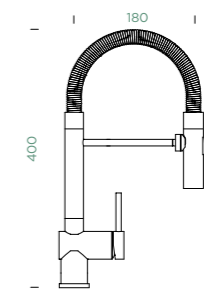

FIXED SPOUT

METALLIC

● 515000 EDM

Connecting hose: **450 mm**
Swivel range: **360°**
Lever position: **on the right**
Features: **Backflow preventer, Jet-spray function**
Accessories: **SF-100 (629883)**

1. 1 628778/1
2. 2 628749/2
3. 3 628797/3
4. 4 628797/EDM
5. 5 628797/7