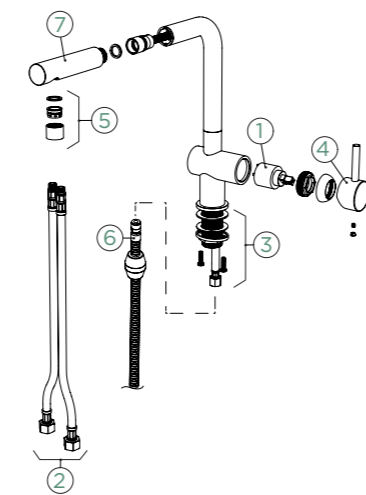

EPOS

FIXED SPOUT