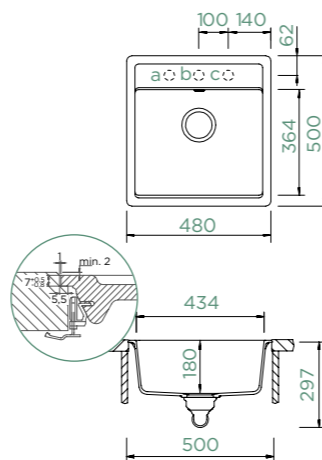

Note: Undermount installation in a 50 cm cabinet requires some adaptations.

MONO N-100S

FLUSHMOUNT

Cabinet size: **50 cm**
 Inner dimension of the bowl:
434 × 364 × 180 mm
 Installation: **fixed**
 Cut-out size flushmount:
482 × 502 mm R19