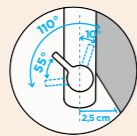

Connecting hose: **450 mm**
Swivel range: **360°**
Lever position: **on the right**
Features: **Colour lacquered**
Accessories: **SF-100 (629883), Laminar aerator grey (628740/5)**

- 1 628737/1
- 2 628804/2
- 3 628736/2
- 4 628736XXX
- 5 628741/5XXX