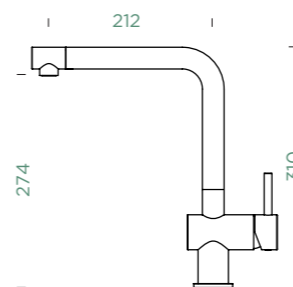

Connecting hose: **450 mm**
Swivel range: **360°**
Lever position: **on the right**
Features: **Colour lacquered, Puro galvanic**
Accessories: **SF-100 (629883), Laminar aerator grey (628740/5)**

- 1 628737/1
- 2 628804/2
- 3 628736/2
- 4 628736XXX
- 5 628741/5XXX