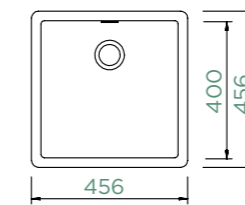

Epos SA

SCHOCK

BROOKLYN N-100

TOPMOUNT/UNDERMOUNT

Cabinet size: **50 cm**
Inner dimension of the bowl:
400 × 400 × 200 mm
Installation: **fixed**
Cut-out size topmount:
442 × 442 mm R10
Cut-out size undermount:
400 × 400 mm R9