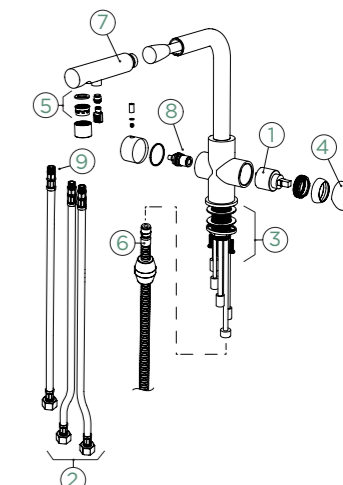

Not included in the SCHOCK scope of supply: Filter incl. adapter and cold water hose to connect the filter.