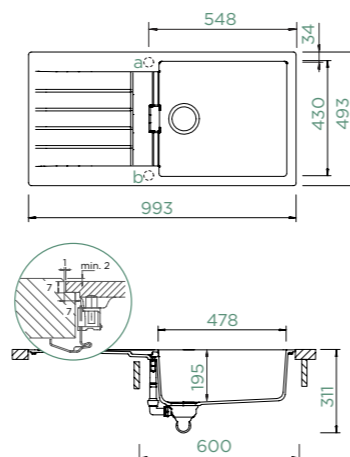

SIGNUS D-100L

FLUSHMOUNT

Cabinet size: **60 cm**
 Inner dimension of the bowl:
478 × 430 × 195 mm
 Installation: **reversible**
 Cut-out size flushmount:
995 × 495 mm R11
 Worktop for built-in
 dishwasher: **30 mm**