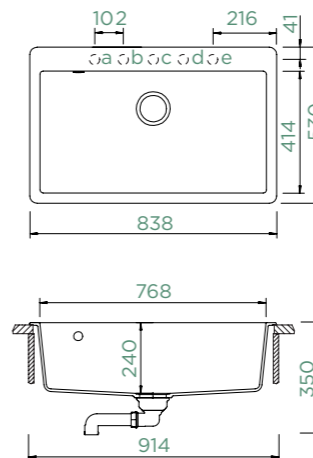

TOPMOUNT/UNDERMOUNT

Cabinet size: **90 cm**
 Inner dimension of the bowl:
768 × 414 × 240 mm
 Installation: **fixed**
 Cut-out size topmount:
818 × 510 mm R10
 Cut-out size undermount:
782 × 428 mm R15