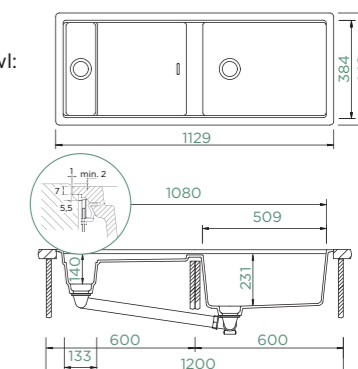

Cabinet size: **60 + 60 cm**
 Inner dimension of the bowl: **509 x 384 x 231 mm**
 Installation: **fixed**
 Cut-out size flushmount: **1131 x 451 mm R21**

Accessories:

- Automatic drain kit 410053CHR
- Visible Parts in Solid Stainless Steel 400053EDM
- Visible Parts in White Gold 400053WGO
- Visible Parts in Copper Brushed 400053COB
- Visible Parts in Gunmetal Brushed 400053GUB
- Visible Parts in Puro 400053PUR
- Manual drain kit 410052CHR
- Chopping board, wood 629158
- Silicone Drain Mat 629188
- Silicone Drain Mat Short 629189
- Design Drip Rack 629726S
- Design Drip Rack 629726COP
- Design Drip Rack 629726EDM
- 2x2 Design Drip Rack 629738S