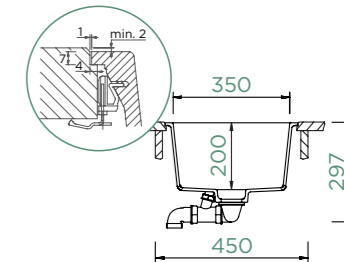

GREENWICH N-100S

FLUSHMOUNT

Cabinet size: **45 cm**
Inner dimension of the bowl:
350 × 400 × 200 mm
Installation: **fixed**
Cut-out size flushmount:
397 × 447 mm R21

Accessories:

- Automatic drain kit 410051CHR
- Visible Parts in Solid Stainless Steel 400051EDM
- Visible Parts in White Gold 400051WGO
- Visible Parts in Copper Brushed 400051COB
- Visible Parts in Gunmetal Brushed 400051GUB
- Visible Parts in Puro 400051PUR
- Manual drain kit 411050CHR
- 2x2 Design Drip Rack 629724S
- 2x2 Design Drip Rack 629724EDM
- Silicone Drain Mat 629188