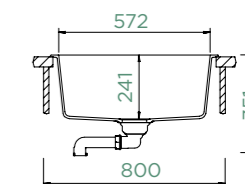

Accessories:
Automatic drain kit 410057CHR
Manual drain kit 410056CHR
Flexible strainer bowl 629739
Corner bowl 629733
Samo L CHR 629174CHR
Samo L EDM 629174EDM
Samo L WGO 629174WGO
Samo L COB 629174COB
Samo L GUB 629174GUB
Samo L PUR 629174S
Wastecap 628152

TOPMOUNT

UNDERMOUNT

CRISTALITE® BASIC LINE

- VITN100XSA GNE
- VITN100XSA GON
- VITN100XSA GAS
- VITN100XSA GBT
- VITN100XSA GCR
- VITN100XSA GSA
- VITN100XSA GVA
- VITN100XSA GEV
- VITN100XSA GDW

- VITN100XSU GNE
- VITN100XSU GON
- VITN100XSU GAS
- VITN100XSU GBT
- VITN100XSU GCR
- VITN100XSU GSA
- VITN100XSU GVA
- VITN100XSU GEV
- VITN100XSU GDW

TOPMOUNT

UNDERMOUNT

CRISTALITE® BASIC LINE

- VITN100SA GNE
- VITN100SA GON
- VITN100SA GAS
- VITN100SA GBT
- VITN100SA GCR
- VITN100SA GSA
- VITN100SA GVA
- VITN100SA GEV
- VITN100SA GDW

- VITN100SU GNE
- VITN100SU GON
- VITN100SU GAS
- VITN100SU GBT
- VITN100SU GCR
- VITN100SU GSA
- VITN100SU GVA
- VITN100SU GEV
- VITN100SU GDW