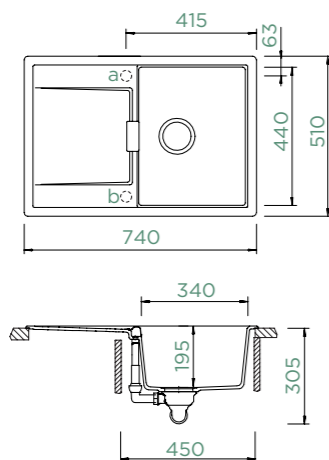

MONO D-100S

TOPMOUNT/UNDERMOUNT

Cabinet size: **45 cm**
 Inner dimension of the bowl:
340 × 440 × 195 mm
 Installation: **reversible**
 Cut-out size topmount:
720 × 490 mm R10
 Cut-out size undermount:
724 × 494 mm R10
 Worktop for built-in
 dishwasher: **27 mm**