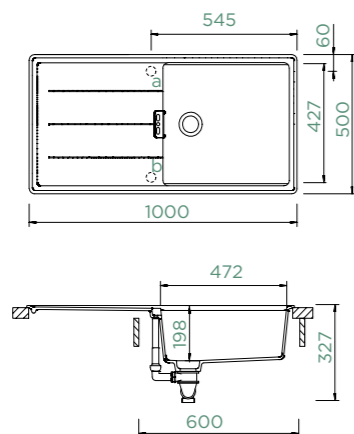

TIA D-100L

TOPMOUNT/UNDERMOUNT

Cabinet size: **60 cm**

Inner dimension of the bowl:

472 × 427 × 198 mm

Installation: **reversible**

Cut-out size topmount:

986 × 486 mm R10

Cut-out size undermount:

976 × 476 mm R10

Worktop for built-in

dishwasher: **20 mm**