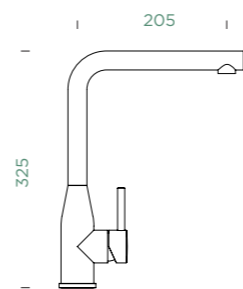

Connecting hose: **450 mm**
Swivel range: **360°**
Lever position: **on the right**
Features: **Ultra-quiet aerator, Colours PVD, galvanic (PUR)**
Accessories: **SF-100 (629883)**

FIXED SPOUT

PULL-OUT

METALLIC

● 518000 EDM	518120 EDM
● 518000 WGO	518120 WGO
● 518000 COB	518120 COB
● 518000 GUB	518120 GUB

CD CLASSIC LINE

● 518027 PUR	518127 PUR