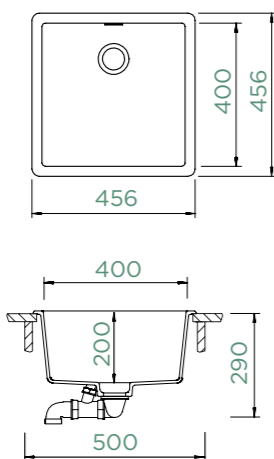

FLUSHMOUNT

CRISTADUR® CLASSIC LINE

- GREN100SFB PUR
- GREN100SFB MAG
- GREN100SFB STO
- GREN100SFB BRO
- GREN100SFB SIL
- GREN100SFB POL

GREENWICH N-100

TOPMOUNT/UNDERMOUNT

Cabinet size: **50 cm**
 Inner dimension of the bowl:
400 × 400 × 200 mm
 Installation: **fixed**
 Cut-out size topmount:
442 × 442 mm R10
 Cut-out size undermount:
400 × 400 mm R9