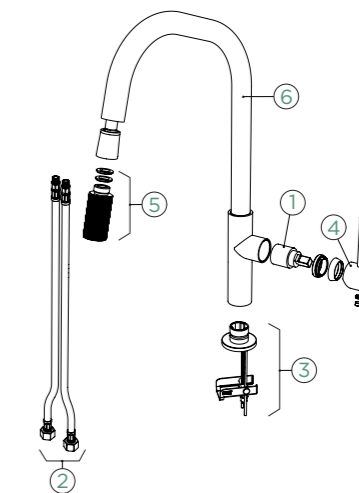

PULL-OUT

METALLIC

- 536120 EDM
- 536120 WGO
- 536120 COB
- 536120 GUB
- 536120 S

Connecting hose: **600 mm**
Swivel range: **360°**
Lever position: **on the right**
Usable shower hose length: **280 mm**
Features: **Backflow preventer, Jet-spray function, Colours galvanic (PUR), PVD**
Accessories: **SF-100 (629883)**

- 1 628811/1
- 2 628811/2
- 3 628811/3XXX
- 4 628811/4XXX
- 5 628811/5XXX
- 6 628811/7XXX