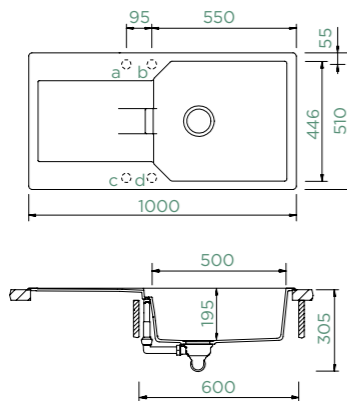

Note: An 45 cm cabinet is needed if you want to use two adjacent tap holes.

Note: An 50 cm cabinet is needed if you want to use two adjacent tap holes.

MANHATTAN D-100L

TOPMOUNT/UNDERMOUNT

Cabinet size: **60 cm**
 Inner dimension of the bowl:
500 × 446 × 195 mm
 Installation: **reversible**
 Cut-out size topmount:
980 × 490 mm R10
 Cut-out size undermount:
984 × 494 mm R10
 Worktop for built-in
 dishwasher: **21mm**