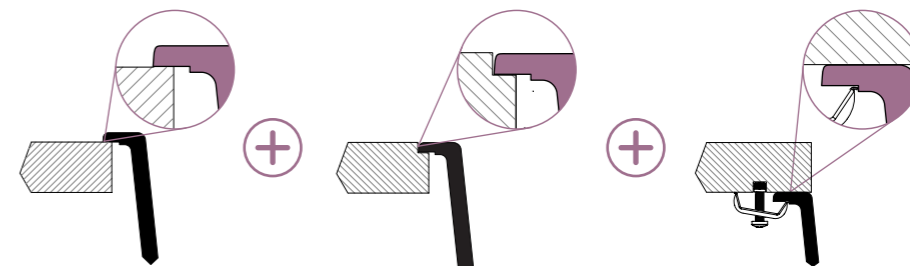

Tap Talinos in black

Kaia N-100L in Stone topmount

Kaia N-100L in Stone flushmount

Kaia N-100L in Stone undermount

KAIA: ONE SINK

ALL INSTALLATION TYPES

Topmount
 Installation **without** clips

Flushmount
 Installation **without** clips