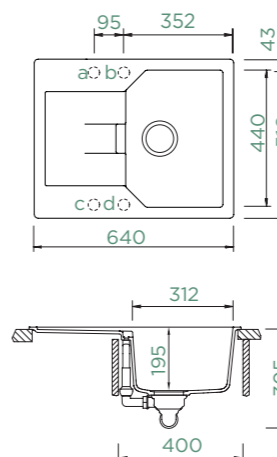

Accessories:
Automatic drain kit 410073CHR
Manual drain kit 410072CHR
Chopping board, bamboo 629052
Flexible strainer bowl 629739
Corner bowl 629733
Comfopush, EDM 420016EDM
Comfopush, CHR 420016CHR
Samo L CHR 629174CHR
Samo L EDM 629174EDM
Samo L WGO 629174WGO
Samo L COB 629174COB
Samo L GUB 629174GUB
Samo L PUR 629174S
LED-light 629024/R

LED-light 629024/L
Wastecap 628152