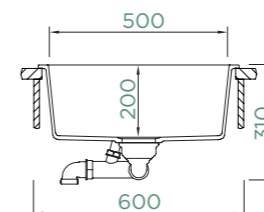

FLUSHMOUNT

CRISTADUR® CLASSIC LINE

● KAIN100FB PUR
● KAIN100FB MAG
● KAIN100FB STO
● KAIN100FB BRO
● KAIN100FB SIL
● KAIN100FB MGL
● KAIN100FB POL
● KAIN100FB BRY

KAIA N-100L

TOPMOUNT/UNDERMOUNT

NEW

Cabinet size: **60 cm**
 Inner dimension of the bowl:
500 × 400 × 200 mm
 Installation: **fixed**
 Cut-out size topmount:
542 × 442 mm R10
 Cut-out size undermount:
500 × 400 mm R9