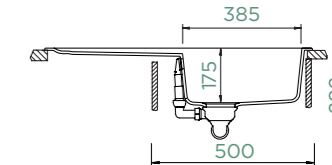

Accessories:

Automatic drain kit 411061CHR

Visible Parts in Solid Stainless Steel
400061EDM

Visible Parts in White Gold
400061WGO

Visible Parts in Copper Brushed
400061COB

Visible Parts in Gunmetal Brushed
400061GUB

Visible Parts in Puro 400061PUR

Manual drain kit 411060CHR

Chopping board, bamboo 629044

Design Drip Rack 629725S

Design Drip Rack 629725EDM

Design Drip Rack 629725COP

2x2 Design Drip Rack 629724S

2x2 Design Drip Rack 629724EDM

Flexible strainer bowl 629739

Corner bowl 629733

Comfopush, EDM 420016EDM

Comfopush, CHR 420016CHR

Wastecap 628152

TOPMOUNT

UNDERMOUNT

CRISTADUR® CLASSIC LINE

- TOLD100A PUR
- TOLD100A MAG
- TOLD100A STO
- TOLD100A BRO
- TOLD100A SIL
- TOLD100A POL

- TOLD100U PUR
- TOLD100U MAG
- TOLD100U STO
- TOLD100U BRO
- TOLD100U SIL
- TOLD100U POL