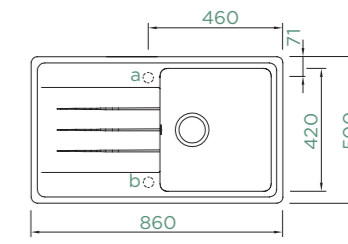

Accessories:
Automatic drain kit 629871
Manual drain kit 629870
Chopping board, bamboo 629044
Flexible strainer bowl 629739
Corner bowl 629733
Wastecap 628152

TOPMOUNT

UNDERMOUNT

CRISTALITE® BASIC LINE

● ELED100A GNE	ELED100U GNE
● ELED100A GON	ELED100U GON
● ELED100A GAS	ELED100U GAS
● ELED100A GCR	ELED100U GCR
● ELED100A GSA	ELED100U GSA
● ELED100A GVA	ELED100U GVA
○ ELED100A GDW	ELED100U GDW