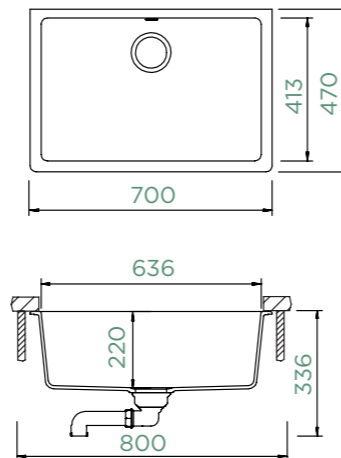

GALAXY N-100LY

UNDERMOUNT

Cabinet size: **80 cm**
Inner dimension of the bowl:
636 × 413 × 220 mm
Installation: **fixed**
Cut-out size undermount:
656 × 433 mm R28