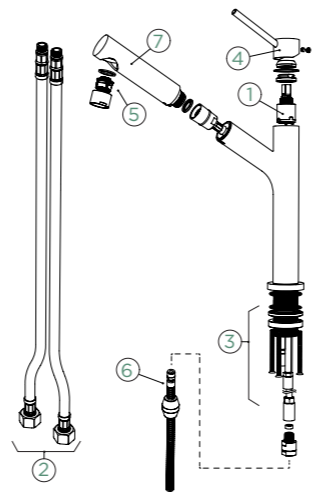

For the colours PUR and MAG the socket, the handle and the shower head will be delivered in chrome colour.