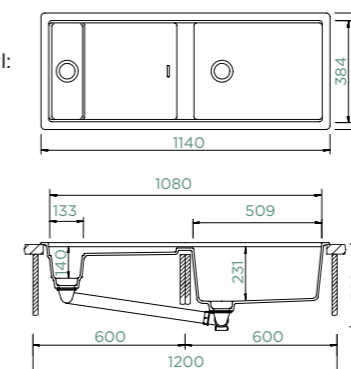

PREPSTATION D-150

FLUSHMOUNT

Cabinet size: **60 + 60 cm**
Inner dimension of the bowl: **509 x 384 x 231 mm**
Installation: **fixed**
Cut-out size topmount: **1120 x 440 mm R10**
Cut-out size undermount: **1080 x 400 mm R10**