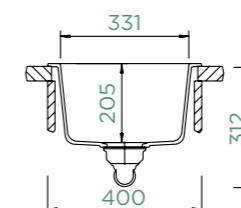

EURO N-100

TOPMOUNT/UNDERMOUNT

Cabinet size: **40 cm**
Inner dimension of the bowl:
331 × 331 × 205 mm
Installation: **fixed**
Cut-out size topmount:
380 × 380 mm R10
Cut-out size undermount:
376 × 376 mm R10