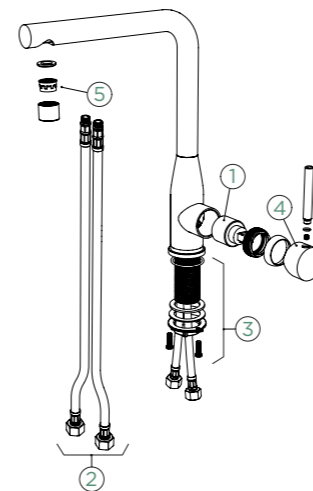

KAVUS

FIXED SPOUT

KAVUS

PULL-OUT

Connecting hose: **450 mm**
Swivel range: **360°**
Lever position: **on the right**
Features: **Ultra-quiet aerator, Colour lacquered, Puro galvanic**
Accessories: **SF-100 (629883)**

FIXED SPOUT

PULL-OUT

METALLIC

● 559000 EDM	559120 EDM
● 559000 WGO	559120 WGO
● 559000 COB	559120 COB
● 559000 GUB	559120 GUB

CD CLASSIC LINE

● 559027 PUR	559127 PUR

CT BASIC LINE

● 559000 GNE	559120 GNE

1. 1 628778/1
2. 2 628778/2
3. 3 628748/2
4. 4 628748/XXX
5. 5 628740/5

Connecting hose: **450 mm**
Swivel range: **360°**
Lever position: **on the right**
Usable shower hose length: **350 mm**
Features: **Backflow preventer, Ultra-quiet aerator, Colour lacquered, Puro galvanic**
Accessories: **SF-100 (629883)**

1. 1 628778/1
2. 2 628780/2
3. 3 628749/2
4. 4 628789/XXX
5. 5 628740/5
6. 6 628789/8
7. 7 628789/1XXX

KETO

FIXED SPOUT

KETO

PULL-OUT

Connecting hose: **450 mm**
Swivel range: **360°**
Lever position: **on the right**
Features: **Ultra-quiet aerator, Colours PVD, galvanic (PUR)**
Accessories: **SF-100 (629883)**

FIXED SPOUT

PULL-OUT

METALLIC

● 518000 EDM	518120 EDM
● 518000 WGO	518120 WGO
● 518000 COB	518120 COB
● 518000 GUB	518120 GUB

CD CLASSIC LINE

● 518027 PUR	518127 PUR

Connecting hose: **450 mm**
Swivel range: **180°**
Lever position: **on the right**
Usable shower hose length: **350 mm**
Features: **Backflow preventer, Ultra-quiet aerator, Colours PVD, galvanic (PUR)**
Accessories: **SF-100 (629883)**

1. 1 628778/1
2. 2 628749/2
3. 3 628780/2
4. 4 628789/XXX
5. 5 628740/5
6. 6 628789/8
7. 7 628778/7XXX