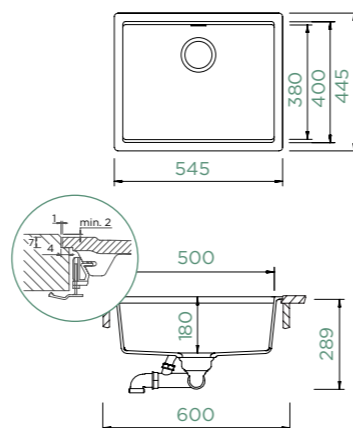

KIRUNA N-100L

FLUSHMOUNT

Cabinet size: **60 cm**
 Inner dimension of the bowl:
500 × 400 × 180 mm
 Installation: **fixed**
 Cut-out size flushmount:
547 × 447 mm R21

Accessories:
 Automatic drain kit 410055CHR
Visible Parts in Solid Stainless Steel
 400055EDM
Visible Parts in White Gold
 400055WGO
Visible Parts in Copper Brushed
 400055COB
Visible Parts in Gunmetal Brushed
 400055GUB
Visible Parts in Puro 400055PUR
 Manual drain kit 411054CHR
 Chopping board, wood 629158
 Silicone Drain Mat 629188
 Silicone Drain Mat Short 629189
 Design Drip Rack 629726S
 Design Drip Rack 629726EDM
 Design Drip Rack 629726COP