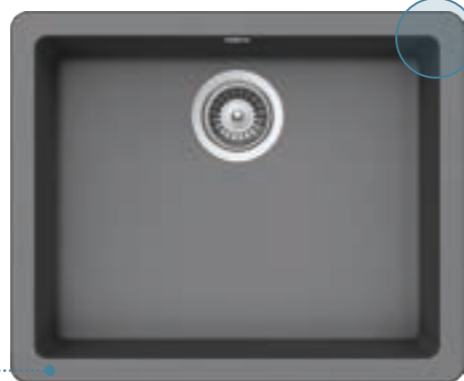

QUADRO

Tap model **Metis** in Chrome on sink model **Quadro N-150** in Asphalt

Small radii - modern look

Two installation options
Same base cabinet for topmount and undermount installation

Additional accessories p. 207