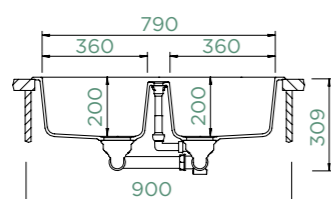

ELEMENT N-200

TOPMOUNT/UNDERMOUNT

Cabinet size: **90 cm**

Inner dimension of the bowl:

360 × 430 × 200 mm

Installation: **reversible**

Cut-out size topmount:

840 × 480 mm R10

Cut-out size undermount:

846 × 486 mm R10