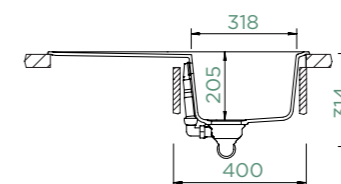

Accessories:
 Automatic drain kit 629871
 Manual drain kit 629870
 Chopping board, bamboo 629044
 Wastecap 628152
 Flexible strainer bowl 629739

VIOLA D-100

TOPMOUNT/UNDERMOUNT

Cabinet size: **45 cm**
 Inner dimension of the bowl: **348 × 422 × 204 mm**
 Installation: **reversible**
 Cut-out size topmount: **840 × 480 mm R10**
 Cut-out size undermount: **845 × 481 mm R25**
 Worktop for built-in dishwasher: **27 mm**