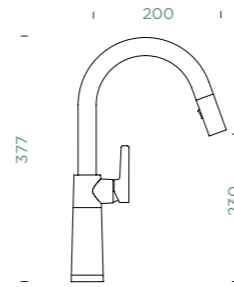

FIXED SPOUT

PULL-OUT

FIXED SPOUT

PULL-OUT

Connecting hose: **600 mm**
Swivel range: **360°**

Lever position: **on the right**

Features: **Version in chrome with sleeves**

Accessories: **SF-100 (629883)**

FIXED SPOUT

PULL-OUT

CD CLASSIC LINE

- 555000 PUR
- 555000 MAG
- 555000 STO
- 555000 BRO
- 555000 SIL
- 555000 MGL
- 555000 POL
- 555000 BRY

- 555120 PUR
- 555120 MAG
- 555120 STO
- 555120 BRO
- 555120 SIL
- 555120 MGL
- 555120 POL
- 555120 BRY

- 555000 DAY
- 555000 DSK
- 555000 NGT
- 555000 TWI
- 555000 IVY

- 555120 DAY
- 555120 DSK
- 555120 NGT
- 555120 TWI
- 555120 IVY

CT BASIC LINE

- 1 628784/1
- 2 628784/2
- 3 628784/3
- 4 628785CHR
- 5 628784/5
- 6 5..22075XX

- 555000 GNE
- 555000 GON
- 555000 GAS
- 555000 GBT
- 555000 GCR
- 555000 GSA
- 555000 GEV
- 555000 GVA
- 555000 GDW

- 555120 GNE
- 555120 GON
- 555120 GAS
- 555120 GBT
- 555120 GCR
- 555120 GSA
- 555120 GEV
- 555120 GVA
- 555120 GDW

Connecting hose: **600 mm**
Swivel range: **120°**

Lever position: **on the right**

Usable shower hose length: **400 mm**

Features: **Backflow preventer, Jet-spray function, Version in chrome with sleeves**

Accessories: **SF-100 (629883)**

- 1 628784/1
- 2 628784/2
- 3 628784/3
- 4 628785CHR
- 5 628788/4
- 6 5..22075XX
- 7 628785/7

Connecting hose: **600 mm**
Swivel range: **360°**

Lever position: **on the right**

Features: **Version in chrome with sleeves**

Accessories: **SF-100 (629883)**

FIXED SPOUT

PULL-OUT

CD CLASSIC LINE

- 556000 PUR
- 556000 MAG
- 556000 STO
- 556000 BRO
- 556000 SIL
- 556000 MGL
- 556000 POL
- 556000 BRY

- 556120 PUR
- 556120 MAG
- 556120 STO
- 556120 BRO
- 556120 SIL
- 556120 MGL
- 556120 POL
- 556120 BRY

- 556000 DAY
- 556000 DSK
- 556000 NGT
- 556000 TWI
- 556000 IVY

- 556120 DAY
- 556120 DSK
- 556120 NGT
- 556120 TWI
- 556120 IVY

CT BASIC LINE

- 1 628784/1
- 2 628784/2
- 3 628784/3
- 4 628785CHR
- 5 628784/5
- 6 5..22075XX

- 556000 GNE
- 556000 GON
- 556000 GAS
- 556000 GBT
- 556000 GCR
- 556000 GSA
- 556000 GEV
- 556000 GVA
- 556000 GDW