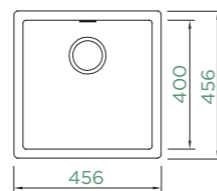

KAIA N-100

FLUSHMOUNT

NEW

Cabinet size: **50 cm**
 Inner dimension of the bowl:
400 × 400 × 200 mm
 Installation: **fixed**
 Cut-out size flushmount:
458 × 458 mm R12

Accessories:

Automatic drain kit 410055CHR
Visible Parts in Solid Stainless Steel
 400055EDM
Visible Parts in White Gold
 400055WGO
Visible Parts in Copper Brushed
 400055COB
Visible Parts in Gunmetal Brushed
 400055GUB
Visible Parts in Puro 400055PUR
 Manual drain kit 411054CHR
 2x2 Design Drip Rack 629724EDM
 2x2 Design Drip Rack 629724S
 Silicone Drain Mat 629188
 Silicone Drain Mat Short 629189
 Flexible strainer bowl 629739