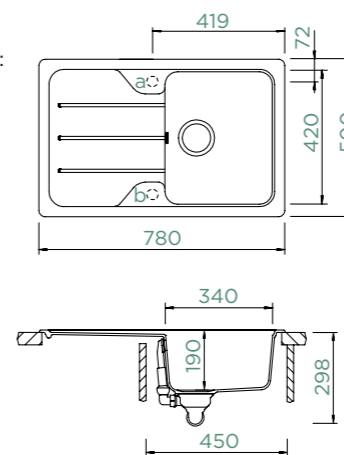

Accessories:
 Automatic drain kit 629871
 Manual drain kit 629870
 Chopping board, bamboo 629044
 Flexible strainer bowl 629739
 Corner bowl 629733
 Wastecap 628152

FORMHAUS D-100

TOPMOUNT/UNDERMOUNT

Cabinet size: **45 cm**
 Inner dimension of the bowl: **335 × 420 × 190 mm**
 Installation: **reversible**
 Cut-out size topmount: **840 × 480 mm R10**
 Cut-out size undermount: **846 × 486 mm R13**
 Worktop for built-in dishwasher: **28 mm**