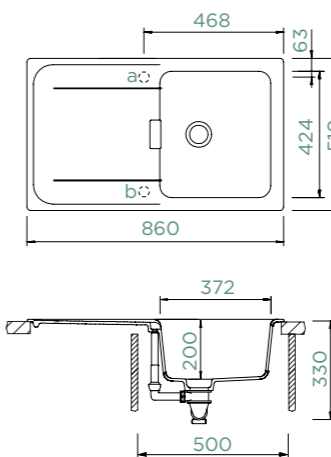

Tap recommendations

SCHOCK

WEMBLEY D-100

TOPMOUNT/UNDERMOUNT

Cabinet size: **50 cm**
 Inner dimension of the bowl: **372 × 424 × 200 mm**
 Installation: **reversible**
 Cut-out size topmount: **840 × 480 mm R10**
 Cut-out size undermount: **844 × 494 mm R10**
 Worktop for built-in dishwasher: **22 mm**