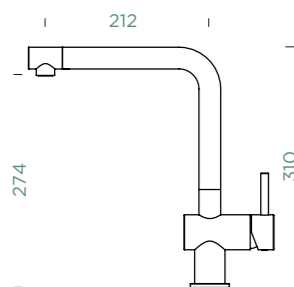

Connecting hose: **450 mm**
Swivel range: **360°**
Lever position: **on the right**
Features: **Colour lacquered**
Accessories: **SF-100 (629883), Laminar aerator grey (628740/5)**

- 1 628737/1
- 2 628804/2
- 3 628736/2
- 4 628736XXX
- 5 628741/5XXX