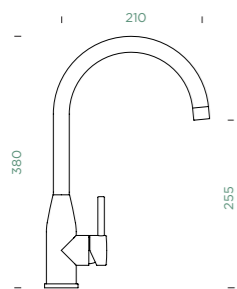

Note: The aerator is equipped with a coin slot and can be easily changed with a coin.

KAVUS

FIXED SPOUT

KAVUS

PULL-OUT

Connecting hose: **450 mm**
 Swivel range: **360°**
 Lever position: **on the right**
 Features: **Ultra-quiet aerator, Colour lacquered, Puro galvanic**
 Accessories: **SF-100 (629883)**