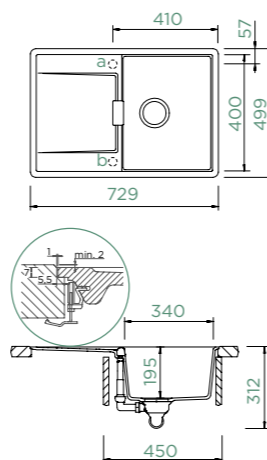

Accessories:
Automatic drain kit 411069CHR
Visible Parts in Solid Stainless Steel
400069EDM
Visible Parts in White Gold
400069WGO
Visible Parts in Copper Brushed
400069COB
Visible Parts in Gunmetal Brushed
400069GUB
Visible Parts in Puro 400069PUR
Manual drain kit 410068CHR
Chopping board, bamboo 629145
Design Drip Rack 629725S
Design Drip Rack 629725EDM

Design Drip Rack 629725COP
Flexible strainer bowl 629739
Corner bowl 629733
Comfopush, EDM 420016EDM
Comfopush, CHR 420016CHR
Wastecap 628152

FLUSHMOUNT

CRISTADUR® CLASSIC LINE

● MOND100SFB PUR
● MOND100SFB MAG
● MOND100SFB STO
● MOND100SFB BRO
● MOND100SFB SIL
○ MOND100SFB MGL
○ MOND100SFB POL
● MOND100SFB BRY