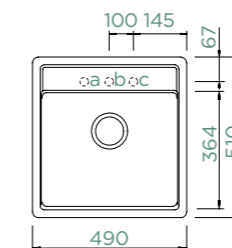

Accessories:

- Automatic drain kit 411061CHR
- Manual drain kit 411060CHR
- Chopping board, bamboo 629159
- Silicone Drain Mat 629188
- Silicone Drain Mat Short 629189
- Strainer bowl 629017
- Flexible strainer bowl 629739
- Corner bowl 629733
- Comfopush, EDM 420016EDM
- Comfopush, CHR 420016CHR
- Samo L CHR 629174CHR
- Samo L EDM 629174EDM
- Samo L WGO 629174WGO
- Samo L COB 629174COB

- Samo L GUB 629174GUB
- Samo L PUR 629174S
- Wastecap 628152

TOPMOUNT

UNDERMOUNT

CRISTALITE® BASIC LINE

● NEMN100SA GNE	NEMN100SU GNE
● NEMN100SA GON	NEMN100SU GON
● NEMN100SA GAS	NEMN100SU GAS
● NEMN100SA GBT	NEMN100SU GBT
● NEMN100SA GCR	NEMN100SU GCR
● NEMN100SA GSA	NEMN100SU GSA
● NEMN100SA GVA	NEMN100SU GVA
● NEMN100SA GEV	NEMN100SU GEV
○ NEMN100SA GDW	NEMN100SU GDW