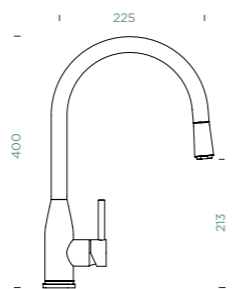

CT BASIC LINE

● 559000 GNE	559120 GNE

1. 1 628778/1
2. 2 628778/2
3. 3 628748/2
4. 4 628748/XXX
5. 5 628740/5