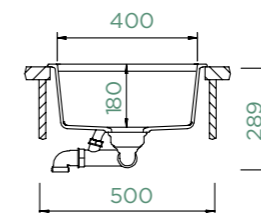

Sina SB

SCHOCK

KIRUNA N-100

TOPMOUNT/UNDERMOUNT

Cabinet size: **50 cm**
Inner dimension of the bowl:
400 × 400 × 180 mm
Installation: **fixed**
Cut-out size topmount:
442 × 442 mm R10
Cut-out size undermount:
400 × 400 mm R9