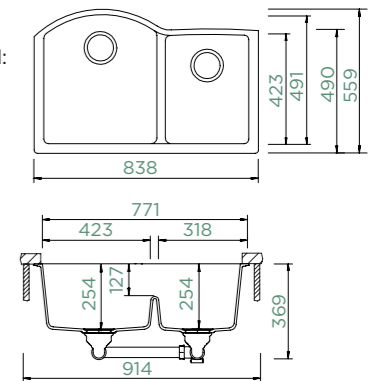

EDO N-175Y

UNDERMOUNT

Cabinet size: **90 cm**
Inner dimension of the bowl: **423 × 491 × 254 mm**
Installation: **fixed**
Cut-out size undermount: **771 × 491 mm R16**