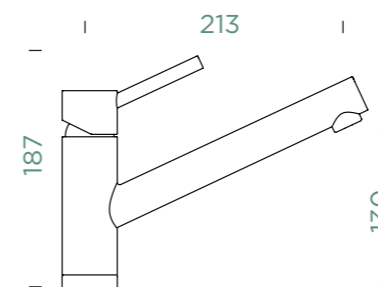

FIXED SPOUT	PULL-OUT
METALLIC	
● 530000 EDM	530120 EDM
CD CLASSIC LINE	
● 530000 PUR	530120 PUR

Connecting hose: **800 mm**
Swivel range: **360°**
Lever position: **at the top**
Features: **Ultra-quiet aerator, Colour galvanic (PUR)**
Accessories: **SF-100 (629883)**

- 1 628740/1
- 2 628740/2
- 3 628740/3
- 4 628740XXX
- 5 628740/5