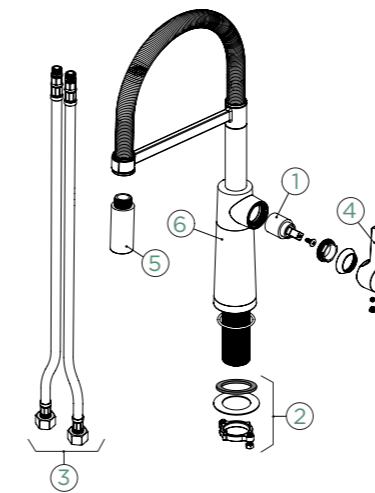

Note: The aerator key is not included in the scope of supply. It can be ordered with the Art.No. 628787/8.