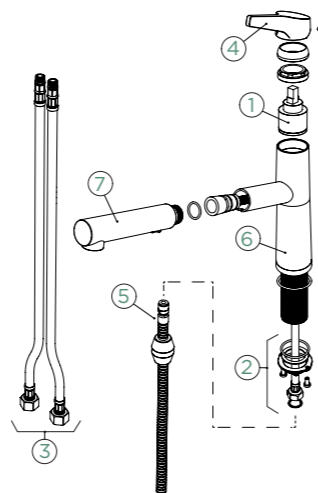

Connecting hose: **600 mm**
Swivel range: **120°**
Lever position: **at the top**
Usable shower hose length: **500 mm**
Features: **Backflow preventer, Jet-spray function, Version in chrome with sleeves**
Accessories: **SF-100 (629883)**

1. 1 628784/1
2. 2 628784/2
3. 3 628785/3
4. 4 628784CHR
5. 5 628784/4
6. 6 5..22075XX
7. 7 628784/7