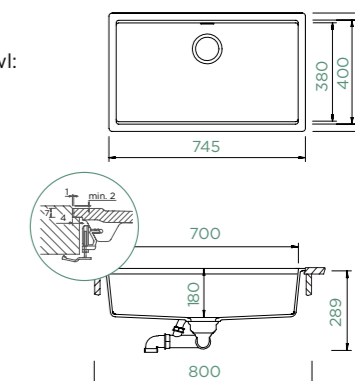

KIRUNA N-100XL

FLUSHMOUNT

Cabinet size: **80 cm**
 Inner dimension of the bowl:
700 × 400 × 180 mm
 Installation: **fixed**
 Cut-out size flushmount:
747 × 447 mm R21

Accessories:
 Automatic drain kit 410055CHR
Visible Parts in Solid Stainless Steel
 400055EDM
Visible Parts in White Gold
 400055WGO
Visible Parts in Copper Brushed
 400055COB
Visible Parts in Gunmetal Brushed
 400055GUB
Visible Parts in Puro 400055PUR
 Manual drain kit 411054CHR
 Chopping board, wood 629158
 Silicone Drain Mat 629188
 Silicone Drain Mat Short 629189
 Design Drip Rack 629726S
 Design Drip Rack 629726EDM
 Design Drip Rack 629726COP