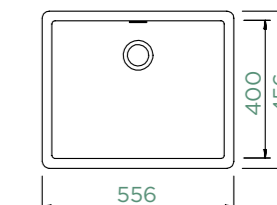

BROOKLYN N-100L

TOPMOUNT/UNDERMOUNT

Cabinet size: **60 cm**
Inner dimension of the bowl:
500 × 400 × 200 mm
Installation: **fixed**
Cut-out size topmount:
542 × 442 mm R10
Cut-out size undermount:
500 × 400 mm R9