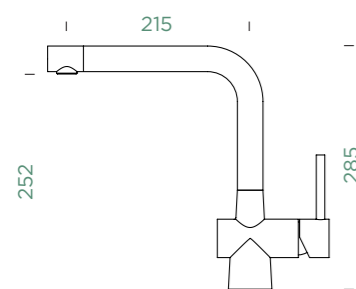

FIXED SPOUT