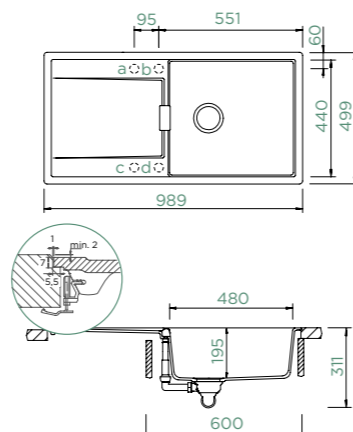

MONO D-100L

FLUSHMOUNT

Cabinet size: **60 cm**
 Inner dimension of the bowl:
480 × 440 × 195 mm
 Installation: **reversible**
 Cut-out size flushmount:
991 × 501 mm R21
 Worktop for built-in
 dishwasher: **30 mm**