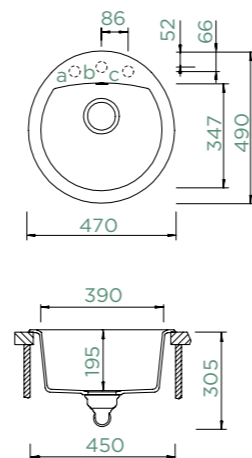

MANHATTAN R-100

TOPMOUNT/UNDERMOUNT

Cabinet size: **45 cm**
 Inner dimension of the bowl:
390 × 347 × 195 mm
 Installation: **fixed**
 Cut-out size topmount:
according to template
 Cut-out size undermount:
according to template