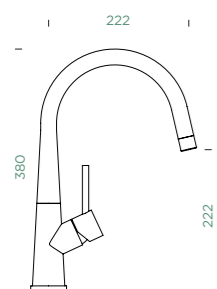

CONOS

FIXED SPOUT

Connecting hose: **800 mm**
Swivel range: **360°**
Lever position: **on the right**
Features: **Ultra-quiet aerator**
Accessories: **SF-100 (629883)**

- 1 628741/1
- 2 628740/3
- 3 628740/2
- 4 628793EDM
- 5 628740/5

FIXED SPOUT

METALLIC

528000 EDM

PULL-OUT

528120 EDM

CONOS

PULL-OUT

Connecting hose: **800 mm**
Swivel range: **130°**
Lever position: **on the right**
Usable shower hose length: **550 mm**
Features: **Backflow preventer, Ultra-quiet aerator**
Accessories: **SF-100 (629883)**

- 1 628741/1
- 2 628740/3
- 3 628740/2
- 4 628793EDM
- 5 628740/5
- 6 628742EDM

CONOS PRO

FIXED SPOUT

Connecting hose: **800 mm**
Swivel range: **360°**
Lever position: **on the right**
Features: **Backflow preventer, Ultra-quiet aerator, Jet-spray function**
Accessories: **SF-100 (629883)**

- 1 628741/1
- 2 628740/3
- 3 628740/2
- 4 628793EDM
- 5 628740/5
- 6 628740/4
- 7 628783/1EDM

FIXED SPOUT

METALLIC

528006 EDM