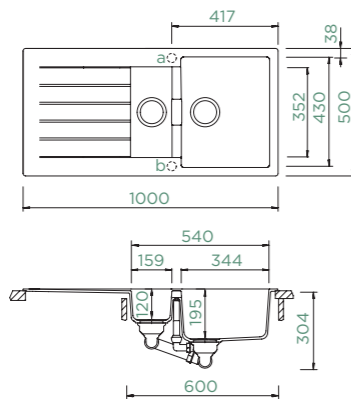

PRIMUS D-150

TOPMOUNT/UNDERMOUNT

Cabinet size: **60 cm**
Inner dimension of the bowl:
344 × 430 × 195 mm
Installation: **reversible**
Cut-out size topmount:
980 × 480 mm R10
Cut-out size undermount:
986 × 486 mm R10
Worktop for built-in
dishwasher: **14 mm**
Finished Drilling: **629004/X**

Accessories:
Automatic drain kit 410067CHR
Manual drain kit 410066CHR
Chopping board, bamboo 629044
Strainer bowl 629043
Flexible strainer bowl 629739
Corner bowl 629733
Comfopush, EDM 420016EDM
Comfopush, CHR 420016CHR
Wastecap 628152

TOPMOUNT UNDERMOUNT

CRISTALITE® BASIC LINE

● PRID150A GNE	PRID150U GNE
● PRID150A GON	PRID150U GON
● PRID150A GAS	PRID150U GAS
● PRID150A GBT	PRID150U GBT
● PRID150A GCR	PRID150U GCR
● PRID150A GSA	PRID150U GSA
● PRID150A GEV	PRID150U GEV
○ PRID150A GDW	PRID150U GDW