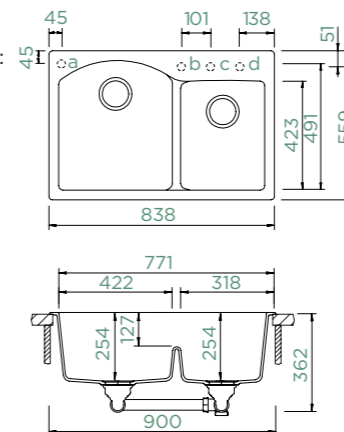

CREST N-175

TOPMOUNT/UNDERMOUNT

Cabinet size: **90 cm**
Inner dimension of the bowl: **422 x 491 x 254 mm**
Installation: **fixed**
Cut-out size topmount: **819 x 539 mm R10**
Cut-out size undermount: **according to template**

1. **Accessories:**
   Automatic drain kit 410059CHR
   Manual drain kit 410058CHR
   Silicone Drain Mat 629188
   Silicone Drain Mat Short 629189
   Wastecap 628152
   Flexible strainer bowl 629739
   Corner bowl 629733
   Samo L CHR 629174CHR
   Samo L EDM 629174EDM
   Samo L WGO 629174WGO
   Samo L COB 629174COB
   Samo L GUB 629174GUB
   Samo L PUR 629174S

TOPMOUNT

CRISTALITE® BASIC LINE

- EODN175A GNE
- EODN175A GON
- EODN175A GAS
- EODN175A GBT
- EODN175A GVA
- EODN175A GEV

UNDERMOUNT

- EODN175U GNE
- EODN175U GON
- EODN175U GAS
- EODN175U GBT
- EODN175U GVA
- EODN175U GEV