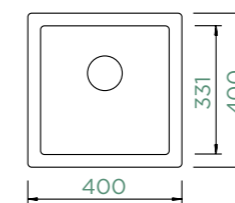

EURO N-100

TOPMOUNT/UNDERMOUNT

Cabinet size: **40 cm**
Inner dimension of the bowl:
331 × 331 × 205 mm
Installation: **fixed**
Cut-out size topmount:
380 × 380 mm R10
Cut-out size undermount:
376 × 376 mm R10