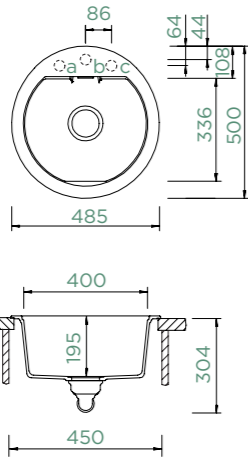

MONO R-100

TOPMOUNT/UNDERMOUNT

Cabinet size: **45 cm**
 Inner dimension of the bowl:
400 × 336 × 195 mm
 Installation: **fixed**
 Cut-out size topmount:
according to template
 Cut-out size undermount:
according to template