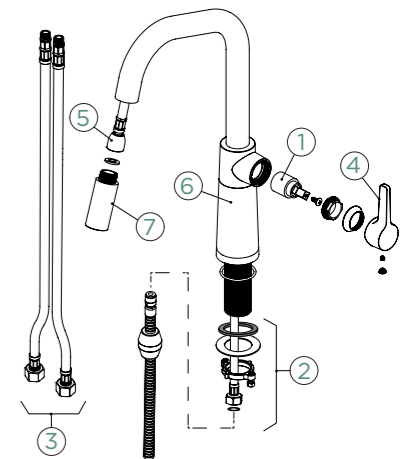

Connecting hose: **600 mm**
Swivel range: **120°**

Lever position: **on the right**

Usable shower hose length: **400 mm**

Features: **Backflow preventer, Jet-spray function, Version in chrome with sleeves**

Accessories: **SF-100 (629883)**

- 1 628784/1
- 2 628784/2
- 3 628784/3
- 4 628785CHR
- 5 628788/4
- 6 5..22075XX
- 7 628785/7