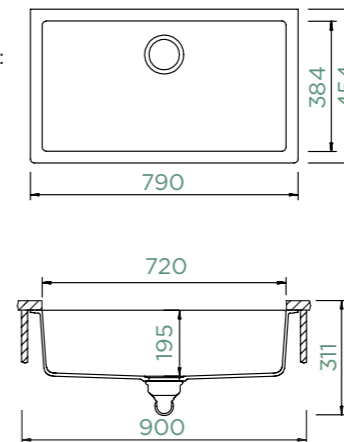

SIGNUS N-100XLY

UNDERMOUNT

Cabinet size: **90 cm**
Inner dimension of the bowl:
720 × 384 × 195 mm
Installation: **fixed**
Cut-out size undermount:
720 × 384 mm R16

Accessories:

Automatic drain kit 410055CHR
Visible Parts in Solid Stainless Steel
400055EDM
Visible Parts in White Gold
400055WGO
Visible Parts in Copper Brushed
400055COB
Visible Parts in Gunmetal Brushed
400055GUB
Visible Parts in Puro 400055PUR
Manual drain kit 411054CHR
Silicone Drain Mat 629188
Silicone Drain Mat Short 629189
Flexible strainer bowl 629739
Corner bowl 629733
Comfopush, CHR 420016CHR

Comfopush, EDM 420016EDM
Samo L CHR 629174CHR
Samo L EDM 629174EDM
Samo L WGO 629174WGO
Samo L COB 629174COB
Samo L GUB 629174GUB
Samo L PUR 629174S
Wastecap 628152

UNDERMOUNT

CRISTADUR® CLASSIC LINE

● SIGN100XLYU PUR
● SIGN100XLYU MAG
● SIGN100XLYU STO
● SIGN100XLYU BRO
● SIGN100XLYU SIL
● SIGN100XLYU MGL
○ SIGN100XLYU POL