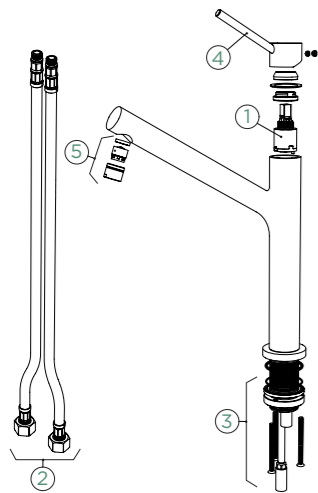

DION

FIXED SPOUT

Connecting hose: **500 mm**
Swivel range: **120°**
Lever position: **at the top**
Features: **Colours PVD, powder-coated**
Accessories: **SF-100 (629883)**

- 1 628744/1
- 2 628743/2
- 3 628743/3
- 4 628774XXX
- 5 628743/4XXX