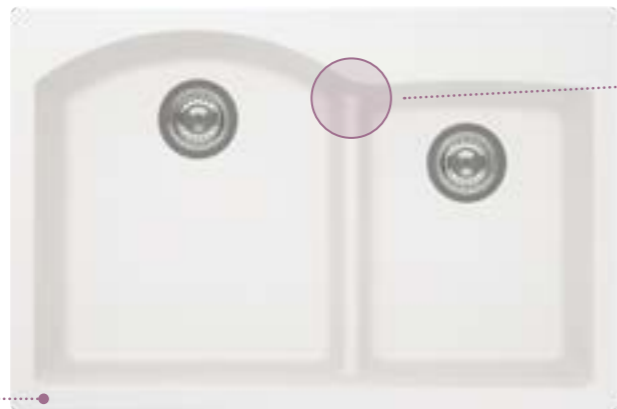

EDO

Two installation options
Same base cabinet for inset and undermount installation

Deep bowl
e.g. for filling tall vases or pots and pans

Additional accessories p. 207

Tap recommendations

SCHOCK

EDO N-175

TOPMOUNT/UNDERMOUNT

Cabinet size: **90 cm**
Inner dimension of the bowl: **423 × 491 × 254 mm**
Installation: **fixed**
Cut-out size topmount: **819 × 539 mm R10**
Cut-out size undermount: **771 × 491 mm R16**

Accessories:
Automatic drain kit 410059CHR
Manual drain kit 410058CHR
Silicone Drain Mat 629188
Silicone Drain Mat Short 629189
Flexible strainer bowl 629739
Corner bowl 629733
Wastecap 628152

TOPMOUNT

CRISTADUR® CLASSIC LINE

- EDON175A **MAG**
- EDON175A **STO**
- EDON175A **BRO**
- EDON175A **SIL**
- EDON175A **POL**

UNDERMOUNT

- EDON175U **MAG**
- EDON175U **STO**
- EDON175U **BRO**
- EDON175U **SIL**
- EDON175U **POL**

EDO N-175Y

UNDERMOUNT

Cabinet size: **90 cm**
Inner dimension of the bowl: **423 × 491 × 254 mm**
Installation: **fixed**
Cut-out size undermount: **771 × 491 mm R16**

Accessories:
Automatic drain kit 410059CHR
Manual drain kit 410058CHR
Silicone Drain Mat 629188
Silicone Drain Mat Short 629189
Flexible strainer bowl 629739
Corner bowl 629733
Wastecap 628152

UNDERMOUNT

CRISTADUR® CLASSIC LINE

- EDON175YU **MAG**
- EDON175YU **STO**
- EDON175YU **BRO**
- EDON175YU **SIL**
- EDON175YU **POL**