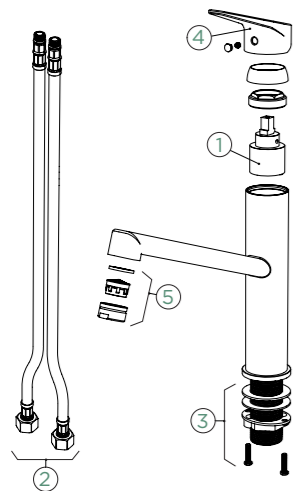

METIS

FIXED SPOUT

METIS

PULL-OUT

Connecting hose: **450 mm**
Swivel range: **120°**
Lever position: **at the top**
Usable shower hose length: **400 mm**
Features: **Backflow preventer**
Accessories: **SF-100 (629883)**

- 1 628804/1
- 2 628804/2
- 3 628736/2
- 4 628804/XXX
- 5 628734/5XXX

- 1 628804/1
- 2 628759/3
- 3 628736/2
- 4 628804/XXX
- 5 628734/5XXX
- 6 628804/7XXX

SCHOCK

PLUTOS

FIXED SPOUT

PLUTOS

PULL-OUT

Connecting hose: **450 mm**
Swivel range: **360°**
Lever position: **on the right**
Features: **Temperature limiter, Colour lacquered**
Accessories: **SF-100 (629883), Laminar aerator grey (628740/5)**

- 1 628737/1
- 2 628736/2
- 3 628734/3
- 4 628736XXX
- 5 628737/5

FIXED SPOUT

PULL-OUT

METALLIC

- 589000 CHR
- 589121 CHR

CD CLASSIC LINE

- 589000 PUR
- 589000 MAG
- 589121 PUR
- 589121 MAG

CT BASIC LINE

- 589000 GNE
- 589000 GON
- 589000 GAS
- 589000 GCR
- 589000 GSA
- 589000 GVA
- 589000 GDW
- 589121 GNE
- 589121 GON

Connecting hose: **450 mm**
Swivel range: **180°**
Lever position: **on the right**
Usable shower hose length: **400 mm**
Features: **Backflow preventer, Temperature limiter, Colour lacquered**
Accessories: **SF-100 (629883)**

- 1 628759/1
- 2 628738/3
- 3 628759/2
- 4 628736XXX
- 5 628759/5
- 6 628759/4
- 7 628759/7

Note: The aerator key is included in the scope of supply.