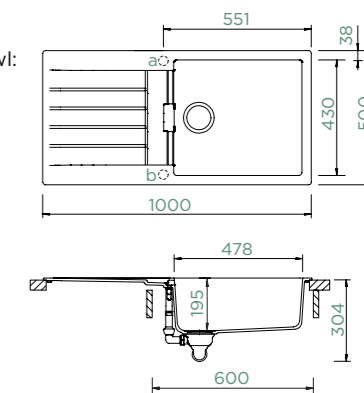

PRIMUS D-100L

TOPMOUNT/UNDERMOUNT

Cabinet size: **60 cm**
 Inner dimension of the bowl: **478 × 430 × 195 mm**
 Installation: **reversible**
 Cut-out size topmount: **980 × 480 mm R10**
 Cut-out size undermount: **986 × 486 mm R10**
 Worktop for built-in dishwasher: **21 mm**