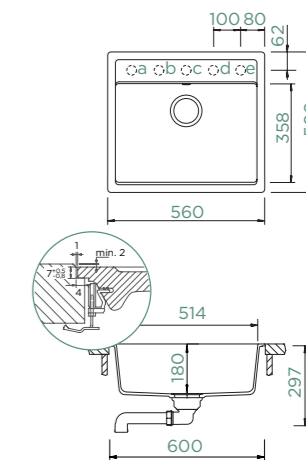

Note: Undermount installation in a 60 cm cabinet requires some adaptations.

MONO N-100

FLUSHMOUNT

Cabinet size: **60 cm**
 Inner dimension of the bowl:
514 × 358 × 180 mm
 Installation: **fixed**
 Cut-out size flushmount:
562 × 502 mm R19