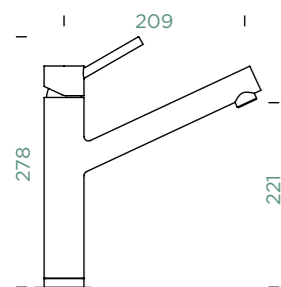

FIXED SPOUT	PULL-OUT
METALLIC	
● 529000 EDM	529120 EDM
CD CLASSIC LINE	
● 529000 PUR	529120 PUR
METALLIC LOW PRESSURE	
● 529003 EDM	529123 EDM

Connecting hose: **800 mm**
Swivel range: **360°**
Lever position: **at the top**
Features: **Ultra-quiet aerator, Colour galvanic (PUR)**
Accessories: **SF-100 (629883)**

- 1 628740/1
- 2 628740/3
- 3 628740/2
- 4 628740XXX
- 5 628740/5