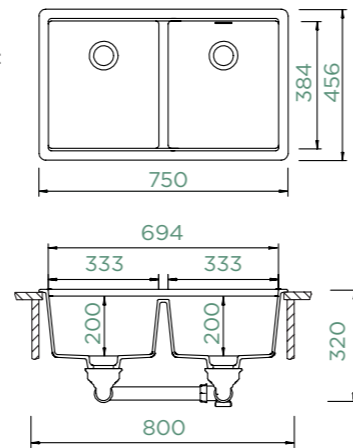

BROOKLYN N-200

TOPMOUNT/UNDERMOUNT

Cabinet size: **80 cm**
Inner dimension of the bowl:
333 × 384 × 200 mm
Installation: **fixed**
Cut-out size topmount:
736 × 442 mm R10
Cut-out size undermount:
694 × 400 mm R9