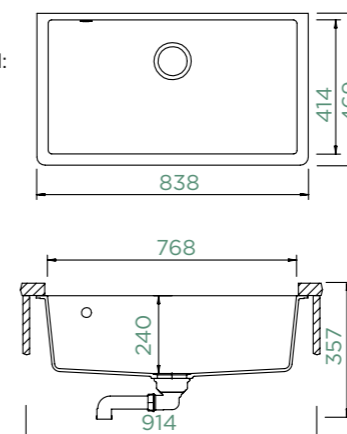

VIRTUS N-100XLY

UNDERMOUNT

Cabinet size: **90 cm**
Inner dimension of the bowl:
768 × 414 × 240 mm
Installation: **fixed**
Cut-out size undermount:
782 × 428 mm R15