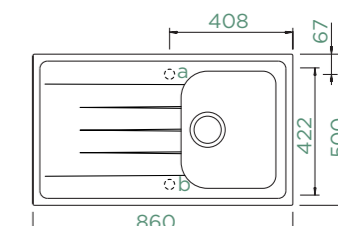

VIOLA D-100

TOPMOUNT/UNDERMOUNT

Cabinet size: **45 cm**
Inner dimension of the bowl: **348 × 422 × 204 mm**
Installation: **reversible**
Cut-out size topmount: **840 × 480 mm R10**
Cut-out size undermount: **845 × 481 mm R25**
Worktop for built-in dishwasher: **27 mm**