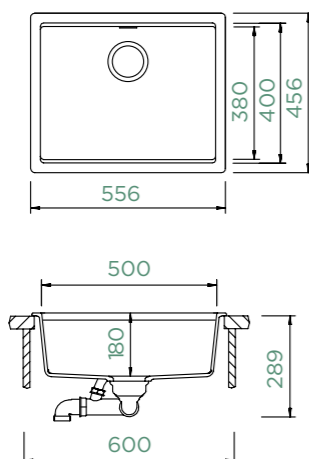

FLUSHMOUNT

- KIRN100FB DAY
- KIRN100FB DSK
- KIRN100FB NGT
- KIRN100FB TWI
- KIRN100FB IVY

KIRUNA N-100L

TOPMOUNT/UNDERMOUNT

Cabinet size: **60 cm**
 Inner dimension of the bowl:
500 × 400 × 180 mm
 Installation: **fixed**
 Cut-out size topmount:
542 × 442 mm R10
 Cut-out size undermount:
500 × 400 mm R9