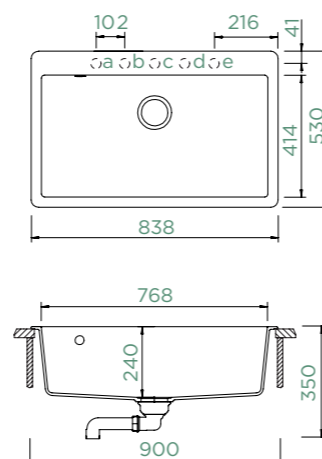

UNDERMOUNT

CRISTALITE® BASIC LINE

- VITN100U GNE
- VITN100U GON
- VITN100U GAS
- VITN100U GBT
- VITN100U GCR
- VITN100U GSA
- VITN100U GVA
- VITN100U GEV
- VITN100U GDW

VIRTUS N-100XL

TOPMOUNT/UNDERMOUNT

Cabinet size: **90 cm**
 Inner dimension of the bowl:
768 × 414 × 240 mm
 Installation: **fixed**
 Cut-out size topmount:
818 × 510 mm R10
 Cut-out size undermount:
782 × 428 mm R15