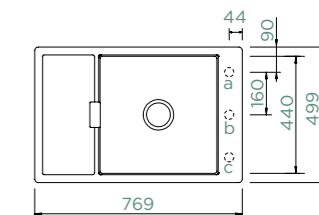

MONO D-100XS

FLUSHMOUNT

Cabinet size: **60 cm**
 Inner dimension of the bowl: **440 × 440 × 195 mm**
 Installation: **reversible**
 Cut-out size flushmount: **771 × 501 mm R21**
 Worktop for built-in dishwasher: **30 mm**