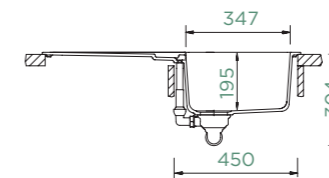

Epos SA

Talinos SB

Keto SA

SC-550 SB

SCHOCK

SIGNUS D-100

TOPMOUNT/UNDERMOUNT

Cabinet size: **45 cm**
Inner dimension of the bowl: **347 × 430 × 195 mm**
Installation: **reversible**
Cut-out size topmount: **840 × 480 mm R10**
Cut-out size undermount: **846 × 486 mm R10**
Worktop for built-in dishwasher: **23 mm**