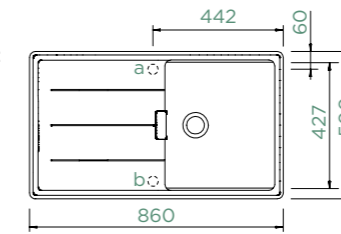

Accessories:

- Automatic drain kit 410079CHR
- Visible Parts in Solid Stainless Steel 400079EDM
- Visible Parts in White Gold 400079WGO
- Visible Parts in Copper Brushed 400079COB
- Visible Parts in Gunmetal Brushed 400079GUB
- Visible Parts in Puro 400079PUR
- Manual drain kit 410078CHR
- Multifunctional rack 629727
- Functional bowl set Tia (7 parts) 629728

- Chopping board, bamboo 629044
- Design Drip Rack 629725S
- Design Drip Rack 629725EDM
- Design Drip Rack 629725COP
- Comfopush, EDM 420016EDM
- Comfopush, CHR 420016CHR
- Flexible strainer bowl 629739

TOPMOUNT

UNDERMOUNT

CRISTADUR® CLASSIC LINE

- TIAD100A PUR
- TIAD100A MAG
- TIAD100A STO
- TIAD100A BRO
- TIAD100A SIL
- TIAD100A MGL
- TIAD100A POL
- TIAD100A BRY

- TIAD100U PUR
- TIAD100U MAG
- TIAD100U STO
- TIAD100U BRO
- TIAD100U SIL
- TIAD100U MGL
- TIAD100U POL
- TIAD100U BRY