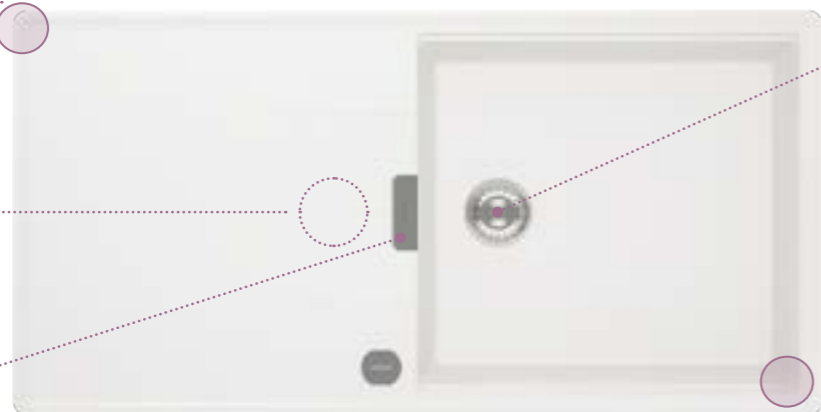

Spacious bowl with room for large cooking utensils

Additional accessories p. 207

Tap recommendations