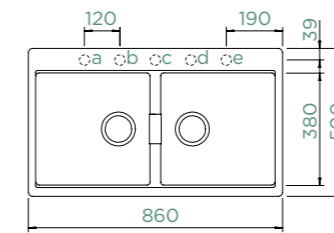

Cabinet size: **90 cm**
 Inner dimension of the bowl: **387 × 380 × 195 mm**
 Installation: **fixed**
 Cut-out size topmount: **840 × 480 mm R10**
 Cut-out size undermount: **846 × 486 mm R10**

Accessories: