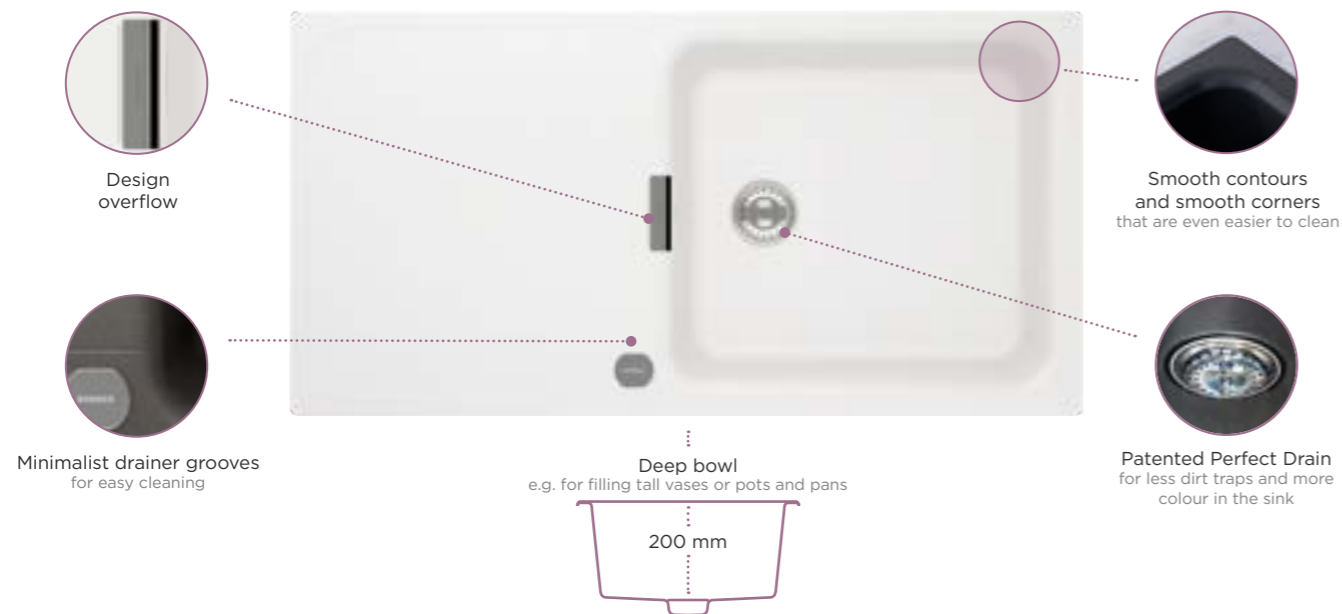

Note: Can also be installed in a 45 cm cabinet by making a cut-out in the side wall.

WEMBLEY

Tap model **Talia** in Black on sink model **Wembley D-100** in Magma

D-100 D-100L D-200

Additional accessories p. 207