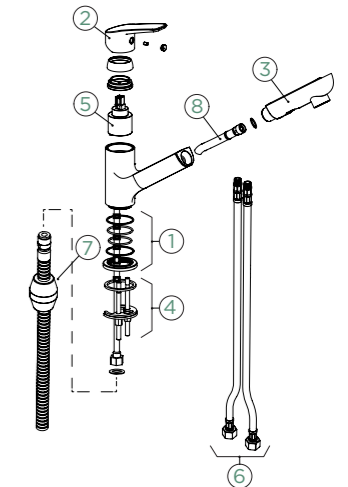

- 1 628791/7
- 2 628790/XXX
- 3 628791/CHR
- 4 628791/2
- 5 628790/1
- 6 628791/3
- 7 628791/6
- 8 628791/4