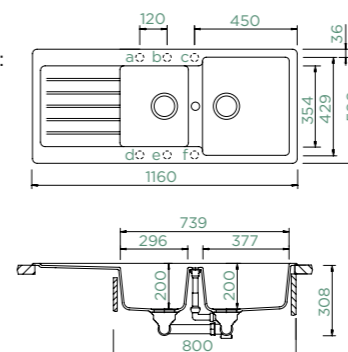

TYPOS D-200

TOPMOUNT/UNDERMOUNT

Cabinet size: **80 cm**
Inner dimension of the bowl:
377 × 429 × 200 mm
Installation: **reversible**
Cut-out size topmount:
1140 × 480 mm R10
Cut-out size undermount:
1146 × 486 mm R10
Worktop for built-in
dishwasher: **22 mm**

Accessories:

Automatic drain kit 629879
Manual drain kit 629878
Chopping board, bamboo 629044
Flexible strainer bowl 629739
Corner bowl 629733
Samo L CHR 629174CHR
Samo L EDM 629174EDM
Samo L WGO 629174WGO
Samo L COB 629174COB
Samo L GUB 629174GUB
Samo L PUR 629174S
Wastecap 628152

TOPMOUNT UNDERMOUNT

CRISTALITE® BASIC LINE

● TYPD200A GNE	TYPD200U GNE
● TYPD200A GON	TYPD200U GON
● TYPD200A GAS	TYPD200U GAS
● TYPD200A GBT	TYPD200U GBT
● TYPD200A GCR	TYPD200U GCR
● TYPD200A GSA	TYPD200U GSA
● TYPD200A GVA	TYPD200U GVA
● TYPD200A GEV	TYPD200U GEV
○ TYPD200A GDW	TYPD200U GDW