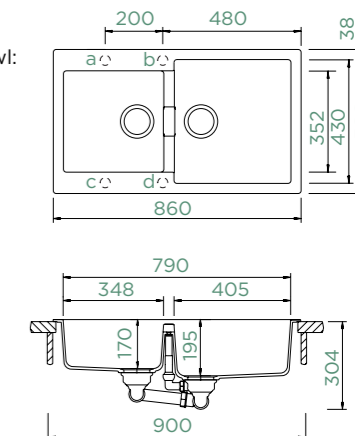

PRIMUS N-200

TOPMOUNT/UNDERMOUNT

Cabinet size: **90 cm**
Inner dimension of the bowl:
405 × 430 × 195 mm
Installation: **reversible**
Cut-out size topmount:
840 × 480 mm R10
Cut-out size undermount:
846 × 486 mm R10