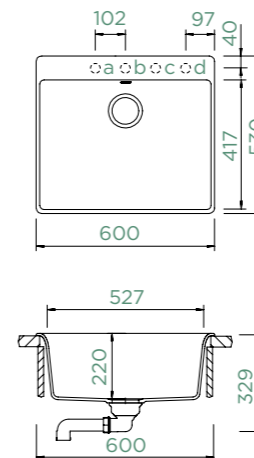

Accessories:
Automatic drain kit 411061CHR
Visible Parts in Solid Stainless Steel 400061EDM
Visible Parts in White Gold 400061WGO
Visible Parts in Copper Brushed 400061COB
Visible Parts in Gunmetal Brushed 400061GUB
Visible Parts in Puro 400061PUR
Manual drain kit 411060CHR
Silicone Drain Mat 629188
Silicone Drain Mat Short 629189
Flexible strainer bowl 629739

Corner bowl 629733
Comfopush, EDM 420016EDM
Comfopush, CHR 420016CHR
Samo L CHR 629174CHR
Samo L EDM 629174EDM
Samo L WGO 629174WGO
Samo L COB 629174COB
Samo L GUB 629174GUB
Samo L PUR 629174S
Wastecap 628152

TOPMOUNT

UNDERMOUNT

CRISTADUR® CLASSIC LINE

- GAXN100A PUR
- GAXN100A MAG
- GAXN100A STO
- GAXN100A BRO
- GAXN100A SIL
- GAXN100A MGL
- GAXN100A POL

- GAXN100U PUR
- GAXN100U MAG
- GAXN100U STO
- GAXN100U BRO
- GAXN100U SIL
- GAXN100U MGL
- GAXN100U POL