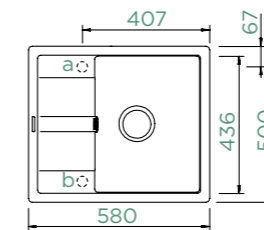

Small radii
- modern look

Most space-saving
model with draining
board

Extra deep and wide
drainer grooves

Additional accessories p. 207

Tap recommendations

RONDA D-100

TOPMOUNT/UNDERMOUNT

Cabinet size: **45 cm**
Inner dimension of the bowl:
336 × 436 × 195 mm
Installation: **reversible**
Cut-out size topmount:
560 × 480 mm R10
Cut-out size undermount:
564 × 484 mm R10
Worktop for built-in
dishwasher: **26 mm**