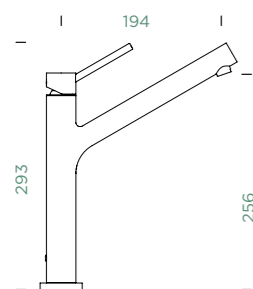

DION

FIXED SPOUT

Connecting hose: **500 mm**
Swivel range: **120°**
Lever position: **at the top**
Features: **Colours PVD, powder-coated**
Accessories: **SF-100 (629883)**

- 1 628744/1
- 2 628743/2
- 3 628743/3
- 4 628774XXX
- 5 628743/4XXX