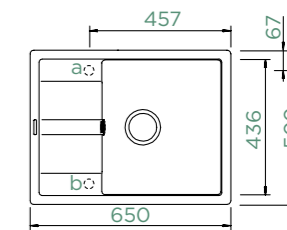

Accessories:
Automatic drain kit 629871
Manual drain kit 629870
Chopping board, bamboo 629044
Flexible strainer bowl 629739
Corner bowl 629733
Wastecap 628152

TOPMOUNT

UNDERMOUNT

CRISTALITE® BASIC LINE

● ROND100LA GNE	ROND100LU GNE
● ROND100LA GON	ROND100LU GON
● ROND100LA GAS	ROND100LU GAS
● ROND100LA GBT	ROND100LU GBT
● ROND100LA GCR	ROND100LU GCR
● ROND100LA GSA	ROND100LU GSA
● ROND100LA GVA	ROND100LU GVA
● ROND100LA GEV	ROND100LU GEV
○ ROND100LA GDW	ROND100LU GDW