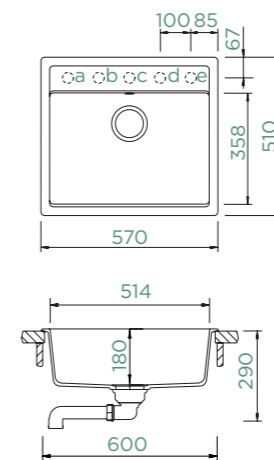

MONO N-100

TOPMOUNT/UNDERMOUNT

Cabinet size: **60 cm**
 Inner dimension of the bowl:
514 × 358 × 180 mm
 Installation: **fixed**
 Cut-out size topmount:
552 × 490 mm R10
 Cut-out size undermount:
514 × 454 mm R12