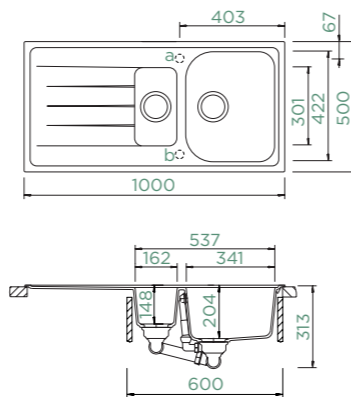

VIOLA D-150

TOPMOUNT/UNDERMOUNT

Cabinet size: **60 cm**
Inner dimension of the bowl:
341 × 422 × 204 mm
Installation: **reversible**
Cut-out size topmount:
980 × 480 mm R10
Cut-out size undermount:
985 × 481 mm R25
Worktop for built-in
dishwasher: **27 mm**

Accessories:
Automatic drain kit 629875
Manual drain kit 629874
Chopping board, bamboo 629044
Wastecap 628152
Flexible strainer bowl 629739

TOPMOUNT	UNDERMOUNT
CRISTALITE® BASIC LINE	
● VIOD100LA GNE	VIOD100LU GNE
● VIOD100LA GON	VIOD100LU GON
● VIOD100LA GAS	VIOD100LU GAS
● VIOD100LA GBT	VIOD100LU GBT
● VIOD100LA GCR	VIOD100LU GCR
● VIOD100LA GSA	VIOD100LU GSA
● VIOD100LA GVA	VIOD100LU GVA
● VIOD100LA GEV	VIOD100LU GEV
○ VIOD100LA GDW	VIOD100LU GDW

TOPMOUNT	UNDERMOUNT
CRISTALITE® BASIC LINE	
● VIOD150A GNE	VIOD150U GNE
● VIOD150A GON	VIOD150U GON
● VIOD150A GAS	VIOD150U GAS
● VIOD150A GBT	VIOD150U GBT
● VIOD150A GCR	VIOD150U GCR
● VIOD150A GSA	VIOD150U GSA
● VIOD150A GVA	VIOD150U GVA
● VIOD150A GEV	VIOD150U GEV
○ VIOD150A GDW	VIOD150U GDW