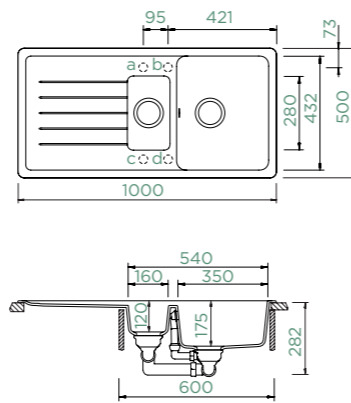

PINEDO D-150

TOPMOUNT/UNDERMOUNT

Cabinet size: **60 cm**
Inner dimension of the bowl:
350 × 432 × 175 mm
Installation: **reversible**
Cut-out size topmount:
980 × 480 mm R10
Cut-out size undermount:
986 × 486 mm R18

Accessories:

Automatic drain kit 410063CHR
Manual drain kit 410062CHR
Chopping board, bamboo 629044
Design Drip Rack 629725S
Design Drip Rack 629725EDM
Design Drip Rack 629725COP
2x2 Design Drip Rack 629724S
2x2 Design Drip Rack 629724EDM
Flexible strainer bowl 629739
Corner bowl 629733
Comfopush, EDM 420016EDM
Comfopush, CHR 420016CHR
Samo L CHR 629174CHR
Samo L EDM 629174EDM

Samo L WGO 629174WGO
Samo L COB 629174COB
Samo L GUB 629174GUB
Samo L PUR 629174S
Wastecap 628152

TOPMOUNT	UNDERMOUNT

CRISTALITE® BASIC LINE

● PIND150A GNE	PIND150U GNE
● PIND150A GON	PIND150U GON
● PIND150A GAS	PIND150U GAS
● PIND150A GCR	PIND150U GCR
○ PIND150A GDW	PIND150U GDW