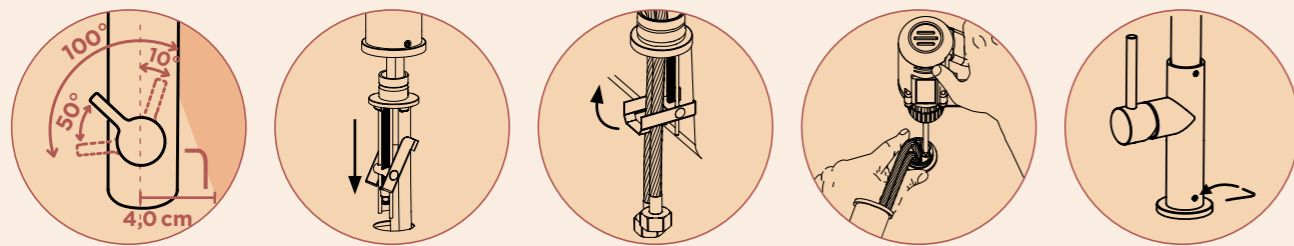

Talia & Talinos