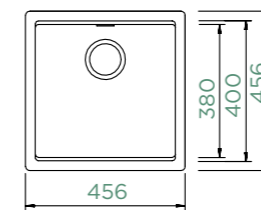

Accessories:

- Automatic drain kit 410055CHR
- Manual drain kit 411054CHR
- Silicone Drain Mat 629188
- Silicone Drain Mat Short 629189
- Design Drip Rack 629726S
- Design Drip Rack 629726EDM
- Design Drip Rack 629726COP
- 2x2 Design Drip Rack 629738S
- 2x2 Design Drip Rack 629738EDM
- Strainer bowl 629051SH
- Flexible strainer bowl 629739
- Corner bowl 629733
- Comfopush, EDM 420016EDM
- Comfopush, CHR 420016CHR

- Samo L CHR 629174CHR
- Samo L EDM 629174EDM
- Samo L WGO 629174WGO
- Samo L COB 629174COB
- Samo L GUB 629174GUB
- Samo L PUR 629174S
- Wastecap 628152

TOPMOUNT

UNDERMOUNT

CRISTALITE® BASIC LINE

- LATN100A GNE
- LATN100A GON
- LATN100A GAS
- LATN100A GCR
- LATN100A GDW

- LATN100U GNE
- LATN100U GON
- LATN100U GAS
- LATN100U GCR
- LATN100U GDW