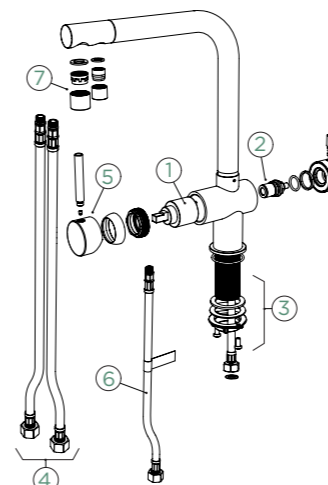

Not included in the SCHOCK scope of supply: Filter incl. adapter and cold water hose to connect the filter.