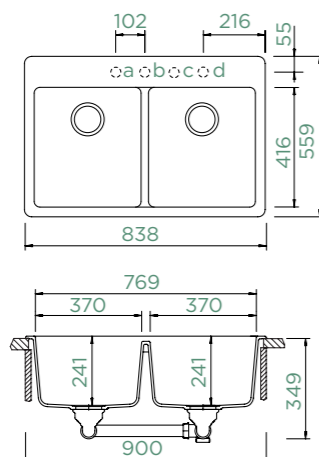

Cabinet size: **90 cm**
 Inner dimension of the bowl:
370 × 416 × 241 mm
 Installation: **fixed**
 Cut-out size topmount:
818 × 539 mm R10
 Cut-out size undermount:
Please use dxf data

Accessories:
 Automatic drain kit 410063CHR
 Manual drain kit 410062CHR
 Silicone Drain Mat 629188
 Silicone Drain Mat Short 629189
 Flexible strainer bowl 629739
 Corner bowl 629733
 Samo L CHR 629174CHR
 Samo L EDM 629174EDM
 Samo L WGO 629174WGO
 Samo L COB 629174COB
 Samo L GUB 629174GUB
 Samo L PUR 629174S
 Wastecap 628152