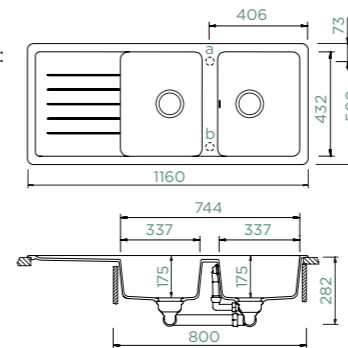

TOLEDO D-200

TOPMOUNT/UNDERMOUNT

Cabinet size: **80 cm**
Inner dimension of the bowl:
337 × 432 × 175 mm
Installation: **reversible**
Cut-out size topmount:
1140 × 480 mm R10
Cut-out size undermount:
1146 × 486 mm R18
Worktop for built-in
dishwasher: **20 mm**