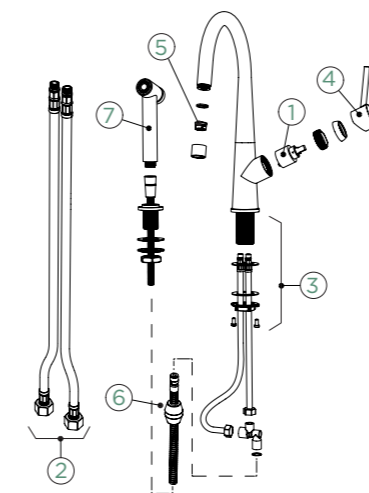

- 1 628741/1
- 2 628740/3
- 3 628740/2
- 4 628793EDM
- 5 628740/5
- 6 628740/4
- 7 628783/1EDM

FIXED SPOUT

METALLIC

528006 EDM

COSMO

FIXED SPOUT

COSMO

PULL-OUT