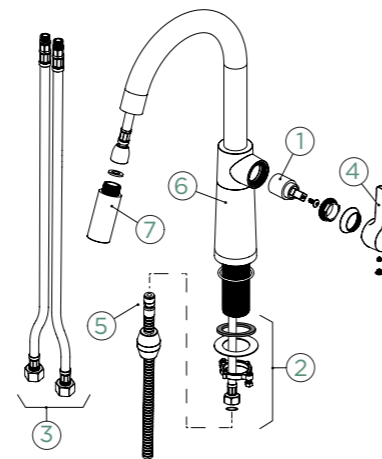

Connecting hose: **600 mm**
Swivel range: **120°**

Lever position: **on the right**

Usable shower hose length: **400 mm**

Features: **Backflow preventer, Jet-spray function, Version in chrome with sleeves**

Accessories: **SF-100 (629883)**

- 1 628784/1
- 2 628784/2
- 3 628784/3
- 4 628785CHR
- 5 628788/4
- 6 5..22075XX
- 7 628785/7

Connecting hose: **600 mm**
Swivel range: **360°**

Lever position: **on the right**

Features: **Version in chrome with sleeves**

Accessories: **SF-100 (629883)**

FIXED SPOUT

PULL-OUT

CD CLASSIC LINE

- 556000 PUR
- 556000 MAG
- 556000 STO
- 556000 BRO
- 556000 SIL
- 556000 MGL
- 556000 POL
- 556000 BRY

- 556120 PUR
- 556120 MAG
- 556120 STO
- 556120 BRO
- 556120 SIL
- 556120 MGL
- 556120 POL
- 556120 BRY

- 556000 DAY
- 556000 DSK
- 556000 NGT
- 556000 TWI
- 556000 IVY

- 556120 DAY
- 556120 DSK
- 556120 NGT
- 556120 TWI
- 556120 IVY

CT BASIC LINE

- 1 628784/1
- 2 628784/2
- 3 628784/3
- 4 628785CHR
- 5 628784/5
- 6 5..22075XX

- 556000 GNE
- 556000 GON
- 556000 GAS
- 556000 GBT
- 556000 GCR
- 556000 GSA
- 556000 GEV
- 556000 GVA
- 556000 GDW

- 556120 GNE
- 556120 GON
- 556120 GAS
- 556120 GBT
- 556120 GCR
- 556120 GSA
- 556120 GEV
- 556120 GVA
- 556120 GDW