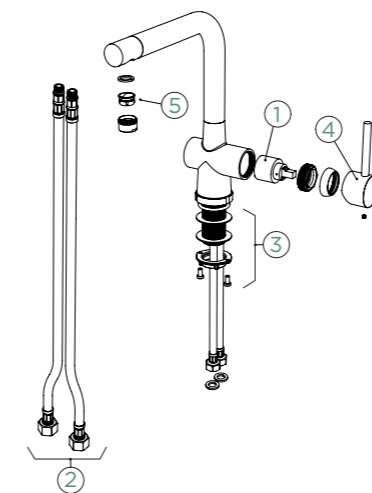

- 1 628741/1
- 2 628740/3
- 3 628781/3
- 4 628781EDM
- 5 628740/5

FIXED SPOUT

METALLIC

- 517005 EDM

PULL-OUT

- 517125 EDM

LAIOS W

PULL-OUT