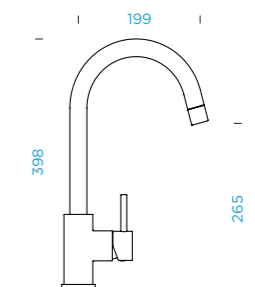

CT BASIC LINE

- 589000 GNE
- 589000 GON
- 589000 GAS
- 589000 GCR
- 589000 GSA
- 589000 GVA
- 589000 GDW
- 589121 GNE
- 589121 GON

Connecting hose: **450 mm**
Swivel range: **180°**
Lever position: **on the right**
Usable shower hose length: **400 mm**
Features: **Backflow preventer, Temperature limiter, Colour lacquered**
Accessories: **SF-100 (629883)**

- 1 628759/1
- 2 628738/3
- 3 628759/2
- 4 628736XXX
- 5 628759/5
- 6 628759/4
- 7 628759/7