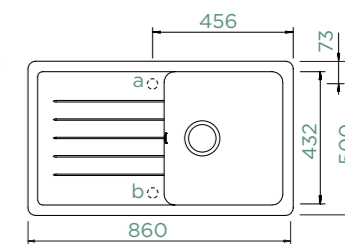

PINEDO D-100

TOPMOUNT/UNDERMOUNT

Cabinet size: **50 cm**
 Inner dimension of the bowl: **385 × 432 × 175 mm**
 Installation: **reversible**
 Cut-out size topmount: **840 × 480 mm R10**
 Cut-out size undermount: **846 × 486 mm R18**