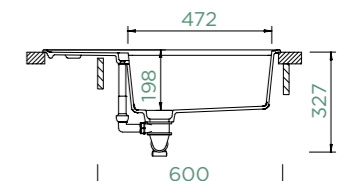

Accessories:

- Automatic drain kit 410079CHR
- Visible Parts in Solid Stainless Steel 400079EDM
- Visible Parts in White Gold 400079WGO
- Visible Parts in Copper Brushed 400079COB
- Visible Parts in Gunmetal Brushed 400079GUB
- Visible Parts in Puro 400079PUR
- Manual drain kit 410078CHR
- Multifunctional rack 629727
- Functional bowl set Tia (7 parts) 629728

- Chopping board, bamboo 629044
- Design Drip Rack 629725S
- Design Drip Rack 629725EDM
- Design Drip Rack 629725COP
- Comfopush, EDM 420016EDM
- Comfopush, CHR 420016CHR
- Flexible strainer bowl 629739

TOPMOUNT

UNDERMOUNT

CRISTADUR® CLASSIC LINE

- TIAD100LSA PUR
- TIAD100LSA MAG
- TIAD100LSA STO
- TIAD100LSA BRO
- TIAD100LSA SIL
- TIAD100LSA MGL
- TIAD100LSA POL
- TIAD100LSA BRY

- TIAD100LSU PUR
- TIAD100LSU MAG
- TIAD100LSU STO
- TIAD100LSU BRO
- TIAD100LSU SIL
- TIAD100LSU MGL
- TIAD100LSU POL
- TIAD100LSU BRY