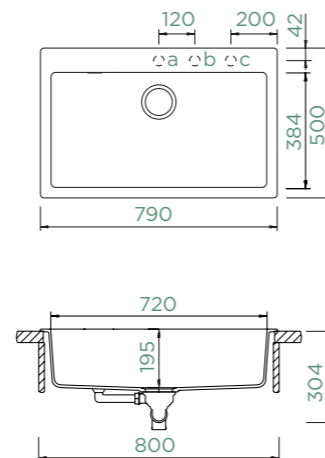

PRIMUS N-100XL

TOPMOUNT/UNDERMOUNT

Cabinet size: **80 cm**
 Inner dimension of the bowl:
720 × 384 × 195 mm
 Installation: **fixed**
 Cut-out size topmount:
770 × 480 mm R10
 Cut-out size undermount:
775 × 485 mm R10