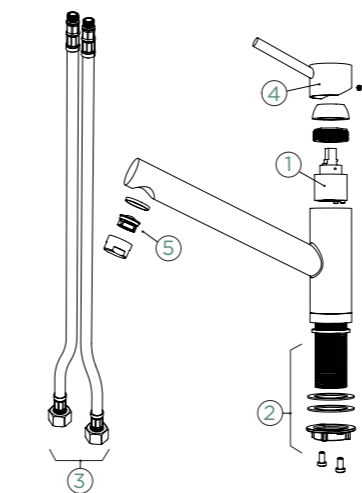

Connecting hose: **800 mm**
Swivel range: **120°**
Lever position: **at the top**
Usable shower hose length: **750 mm**
Features: **Backflow preventer, Ultra-quiet aerator, Colour galvanic (PUR)**
Accessories: **SF-100 (629883)**

- 1 628740/1
- 2 628740/2
- 3 628740/3
- 4 628740XXX
- 5 628740/4
- 6 628741XXX
- 7 628740/5