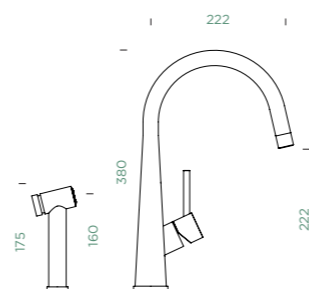

CONOS

FIXED SPOUT

Connecting hose: **800 mm**
Swivel range: **360°**
Lever position: **on the right**
Features: **Ultra-quiet aerator**
Accessories: **SF-100 (629883)**

- 1 628741/1
- 2 628740/3
- 3 628740/2
- 4 628793EDM
- 5 628740/5

FIXED SPOUT

METALLIC

528000 EDM

PULL-OUT

528120 EDM

CONOS

PULL-OUT

Connecting hose: **800 mm**
Swivel range: **130°**
Lever position: **on the right**
Usable shower hose length: **550 mm**
Features: **Backflow preventer, Ultra-quiet aerator**
Accessories: **SF-100 (629883)**

- 1 628741/1
- 2 628740/3
- 3 628740/2
- 4 628793EDM
- 5 628740/5
- 6 628742EDM

CONOS PRO

FIXED SPOUT

Connecting hose: **800 mm**
Swivel range: **360°**
Lever position: **on the right**
Features: **Backflow preventer, Ultra-quiet aerator, Jet-spray function**
Accessories: **SF-100 (629883)**

- 1 628741/1
- 2 628740/3
- 3 628740/2
- 4 628793EDM
- 5 628740/5
- 6 628740/4
- 7 628783/1EDM

FIXED SPOUT

METALLIC

528006 EDM