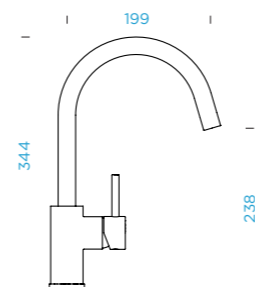

Connecting hose: **450 mm**
Swivel range: **360°**
Lever position: **on the right**
Features: **Temperature limiter, Colour lacquered**
Accessories: **SF-100 (629883), Laminar aerator grey (628740/5)**

- 1 628737/1
- 2 628736/2
- 3 628734/3
- 4 628736XXX
- 5 628737/5