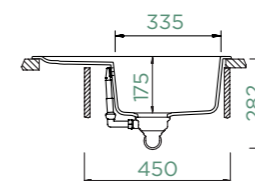

Accessories:

Automatic drain kit 411061CHR

Visible Parts in Solid Stainless Steel
400061EDM

Visible Parts in White Gold
400061WGO

Visible Parts in Copper Brushed
400061COB

Visible Parts in Gunmetal Brushed
400061GUB

Visible Parts in Puro 400061PUR

Manual drain kit 411060CHR

Chopping board, bamboo 629044

Design Drip Rack 629725S

Design Drip Rack 629725EDM

Design Drip Rack 629725COP

2x2 Design Drip Rack 629724S

2x2 Design Drip Rack 629724EDM

Flexible strainer bowl 629739

Corner bowl 629733

Comfopush, EDM 420016EDM

Comfopush, CHR 420016CHR

Wastecap 628152

TOPMOUNT

UNDERMOUNT

CRISTADUR® CLASSIC LINE

- TOLD100XSA PUR
- TOLD100XSA MAG
- TOLD100XSA STO
- TOLD100XSA BRO
- TOLD100XSA SIL
- TOLD100XSA POL

- TOLD100XSU PUR
- TOLD100XSU MAG
- TOLD100XSU STO
- TOLD100XSU BRO
- TOLD100XSU SIL
- TOLD100XSU POL