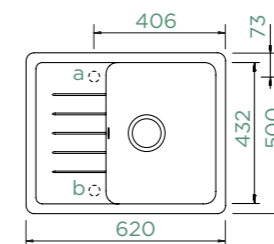

Additional accessories p. 207

Tap recommendations

SCHOCK

PINEDO D-100XS

TOPMOUNT/UNDERMOUNT

Cabinet size: **45 cm**
 Inner dimension of the bowl: **335 × 432 × 175 mm**
 Installation: **reversible**
 Cut-out size topmount: **600 × 480 mm R10**
 Cut-out size undermount: **606 × 486 mm R18**