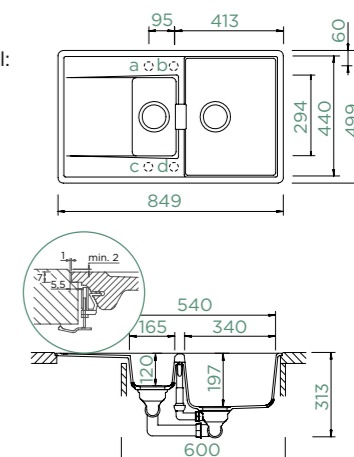

MONO D-150

FLUSHMOUNT

Cabinet size: **60 cm**
Inner dimension of the bowl:
340 × 440 × 197 mm
Installation: **reversible**
Cut-out size flushmount:
851 × 501 mm R21
Worktop for built-in
dishwasher: **35 mm**