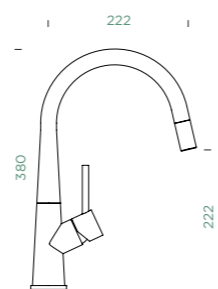

Connecting hose: **800 mm**
 Swivel range: **130°**
 Lever position: **on the right**
 Usable shower hose length: **550 mm**
 Features: **Backflow preventer, Ultra-quiet aerator**
 Accessories: **SF-100 (629883)**