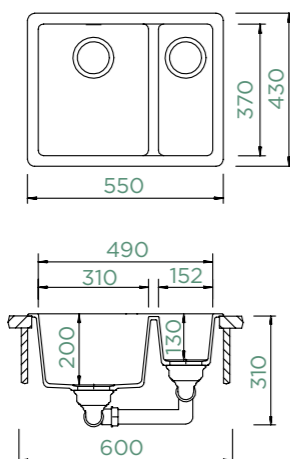

QUADRO N-150

TOPMOUNT/UNDERMOUNT

Cabinet size: **60 cm**
 Inner dimension of the bowl:
310 × 370 × 200 mm
 Installation: **fixed**
 Cut-out size topmount:
530 × 410 mm R10
 Cut-out size undermount:
490 × 370 mm R15