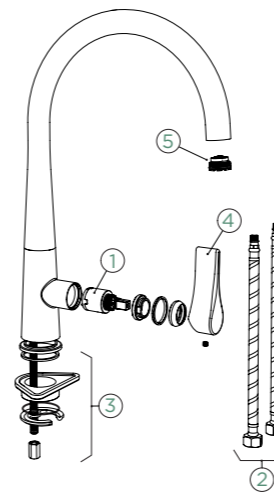

Accessories: **SF-100 (629883)**

- 1 628745/1
- 2 628745/2
- 3 628745/3
- 4 628745/X
- 5 628745/5

GOTA

PULL-OUT

Connecting hose: **450 mm**

Swivel range: **360°**

Lever position: **on the right**

Usable shower hose length: **450 mm**