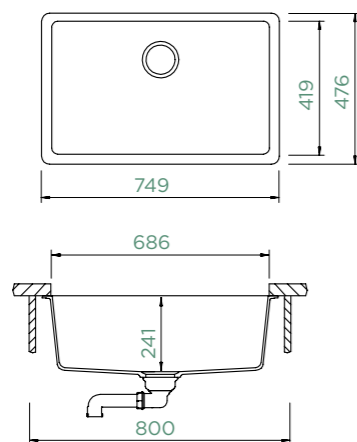

VIRTUS N-100

UNDERMOUNT

Cabinet size: **80 cm**
Inner dimension of the bowl:
686 × 419 × 241 mm
Installation: **fixed**
Cut-out size undermount:
692 × 426 mm R22

Accessories:

Automatic drain kit 410057CHR
Manual drain kit 410056CHR
Flexible strainer bowl 629739
Corner bowl 629733
Samo L CHR 629174CHR
Samo L EDM 629174EDM
Samo L WGO 629174WGO
Samo L COB 629174COB
Samo L GUB 629174GUB
Samo L PUR 629174S
Wastecap 628152

UNDERMOUNT

CRISTALITE® BASIC LINE

- VITN100U GNE
- VITN100U GON
- VITN100U GAS
- VITN100U GBT
- VITN100U GCR
- VITN100U GSA
- VITN100U GVA
- VITN100U GEV
- VITN100U GDW