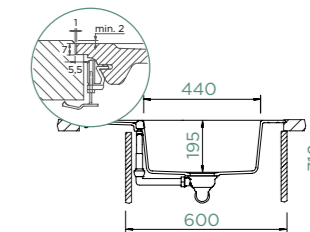

MONO D-100XS

FLUSHMOUNT

Cabinet size: **60 cm**
 Inner dimension of the bowl: **440 × 440 × 195 mm**
 Installation: **reversible**
 Cut-out size flushmount: **771 × 501 mm R21**
 Worktop for built-in dishwasher: **30 mm**