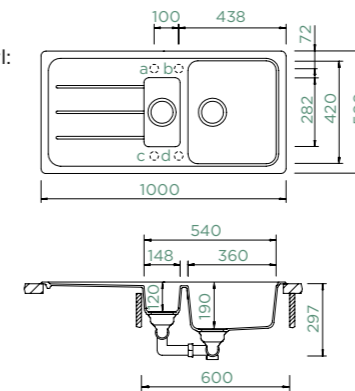

FORMHAUS D-150L

TOPMOUNT/UNDERMOUNT

Cabinet size: **60 cm**
Inner dimension of the bowl:
360 × 420 × 190 mm
Installation: **reversible**
Cut-out size topmount:
980 × 480 mm R10
Cut-out size undermount:
986 × 486 mm R13
Worktop for built-in
dishwasher: **22 mm**

Accessories:

Automatic drain kit 629877
Manual drain kit 629876
Chopping board, bamboo 629044
Flexible strainer bowl 629739
Corner bowl 629733
Samo L CHR 629174CHR
Samo L EDM 629174EDM
Samo L WGO 629174WGO
Samo L COB 629174COB
Samo L GUB 629174GUB
Samo L PUR 629174S
Wastecap 628152

TOPMOUNT UNDERMOUNT

CRISTALITE® BASIC LINE

● FOMD150LA GNE	FOMD150LU GNE
● FOMD150LA GON	FOMD150LU GON
● FOMD150LA GAS	FOMD150LU GAS
● FOMD150LA GCR	FOMD150LU GCR
● FOMD150LA GSA	FOMD150LU GSA
● FOMD150LA GVA	FOMD150LU GVA
○ FOMD150LA GDW	FOMD150LU GDW