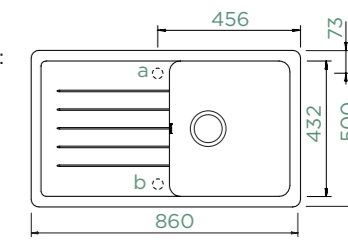

Accessories:

Automatic drain kit 411061CHR

Visible Parts in Solid Stainless Steel
400061EDM

Visible Parts in White Gold
400061WGO

Visible Parts in Copper Brushed
400061COB

Visible Parts in Gunmetal Brushed
400061GUB

Visible Parts in Puro 400061PUR

Manual drain kit 411060CHR

Chopping board, bamboo 629044

Design Drip Rack 629725S

Design Drip Rack 629725EDM

Design Drip Rack 629725COP

2x2 Design Drip Rack 629724S

2x2 Design Drip Rack 629724EDM

Flexible strainer bowl 629739

Corner bowl 629733

Comfopush, EDM 420016EDM

Comfopush, CHR 420016CHR

Wastecap 628152

TOPMOUNT

UNDERMOUNT

CRISTADUR® CLASSIC LINE

- TOLD100A PUR
- TOLD100A MAG
- TOLD100A STO
- TOLD100A BRO
- TOLD100A SIL
- TOLD100A POL

- TOLD100U PUR
- TOLD100U MAG
- TOLD100U STO
- TOLD100U BRO
- TOLD100U SIL
- TOLD100U POL