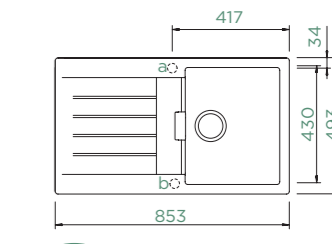

SIGNUS D-100

FLUSHMOUNT

Cabinet size: **45 cm**
Inner dimension of the bowl: **347 × 430 × 195 mm**
Installation: **reversible**
Cut-out size flushmount: **855 × 495 mm R11**
Worktop for built-in dishwasher: **31 mm**