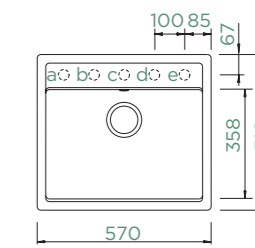

Accessories:

- Automatic drain kit 411061CHR
- Manual drain kit 411060CHR
- Chopping board, bamboo 629159
- Silicone Drain Mat 629188
- Silicone Drain Mat Short 629189
- Strainer bowl 629017
- Flexible strainer bowl 629739
- Corner bowl 629733
- Comfopush, EDM 420016EDM
- Comfopush, CHR 420016CHR
- Samo L CHR 629174CHR
- Samo L EDM 629174EDM
- Samo L WGO 629174WGO
- Samo L COB 629174COB

- Samo L GUB 629174GUB
- Samo L PUR 629174S
- Wastecap 628152

TOPMOUNT

UNDERMOUNT

CRISTALITE® BASIC LINE

● NEMN100A GNE	NEMN100U GNE
● NEMN100A GON	NEMN100U GON
● NEMN100A GAS	NEMN100U GAS
● NEMN100A GBT	NEMN100U GBT
● NEMN100A GCR	NEMN100U GCR
● NEMN100A GSA	NEMN100U GSA
● NEMN100A GVA	NEMN100U GVA
● NEMN100A GEV	NEMN100U GEV
○ NEMN100A GDW	NEMN100U GDW

Note: Undermount installation in a 50 cm cabinet requires some adaptations.

Note: Undermount installation in a 60 cm cabinet requires some adaptations.