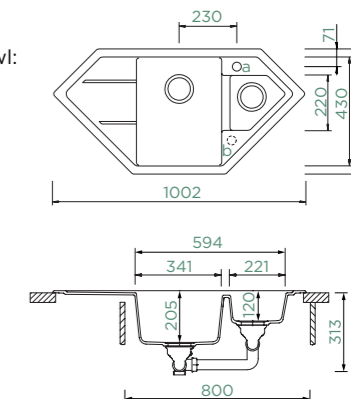

● SIGN100XLYU PUR
● SIGN100XLYU MAG
● SIGN100XLYU STO
● SIGN100XLYU BRO
● SIGN100XLYU SIL
● SIGN100XLYU MGL
○ SIGN100XLYU POL

SIGNUS C-150

TOPMOUNT/UNDERMOUNT

Cabinet size: **90 x 90 cm**
 Inner dimension of the bowl:
341 × 430 × 205 mm
 Installation: **bowl right**
 Cut-out size topmount:
according to template
 Cut-out size undermount:
according to template