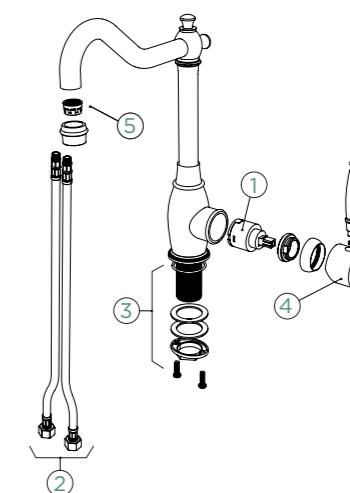

Connecting hose: **450 mm**
 Swivel range: **360°**
 Lever position: **on the right**
 Features: **Ultra-quiet aerator, Colour PVD**
 Accessories: **SF-100 (629883)**

- 1 628778/1
- 2 628748/2
- 3 628778/2
- 4 628796XXX
- 5 628740/5