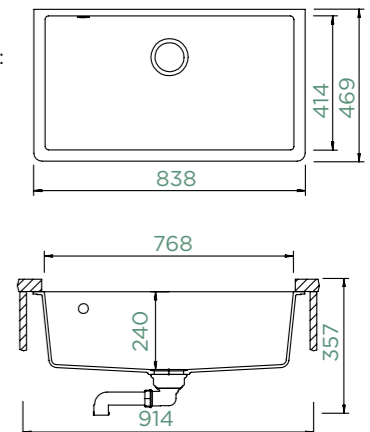

MONTANO N-100XLY

UNDERMOUNT

Cabinet size: **90 cm**
Inner dimension of the bowl:
768 × 414 × 240 mm
Installation: **fixed**
Cut-out size undermount:
782 × 428 mm R15