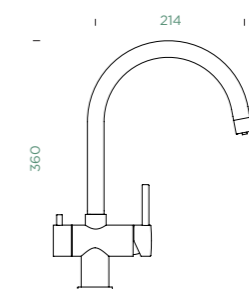

FIXED SPOUT

FIXED SPOUT

METALLIC

● 561000 EDM

CD CLASSIC LINE

● 561027 PUR

Connecting hose: **450 mm**
Swivel range: **360°**
Lever position: **on the right**
Features: **Drinking water function, Colour galvanic (PUR)**
Accessories: **SF-100 (629883)**