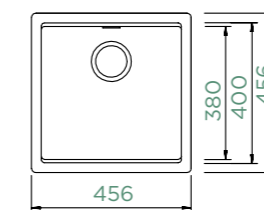

Sina SB

SCHOCK

KIRUNA N-100

TOPMOUNT/UNDERMOUNT

Cabinet size: **50 cm**
Inner dimension of the bowl:
400 × 400 × 180 mm
Installation: **fixed**
Cut-out size topmount:
442 × 442 mm R10
Cut-out size undermount:
400 × 400 mm R9