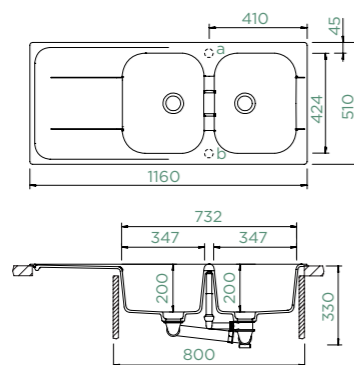

WEMBLEY D-200

TOPMOUNT/UNDERMOUNT

Cabinet size: **80 cm**

Inner dimension of the bowl:

347 × 424 × 200 mm

Installation: **reversible**

Cut-out size topmount:

1140 × 480 mm R10

Cut-out size undermount:

1144 × 494 mm R10

Worktop for built-in

dishwasher: **22 mm**