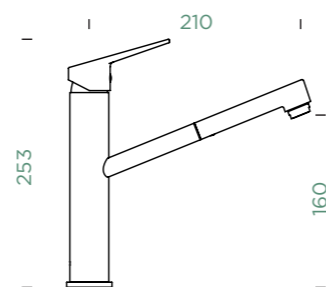

Connecting hose: **450 mm**
Swivel range: **120°**
Lever position: **at the top**
Usable shower hose length: **400 mm**
Features: **Backflow preventer**
Accessories: **SF-100 (629883)**

- 1 628804/1
- 2 628804/2
- 3 628736/2
- 4 628804/XXX
- 5 628734/5XXX