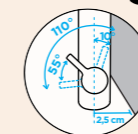

SCHOCK

PLUTOS

FIXED SPOUT