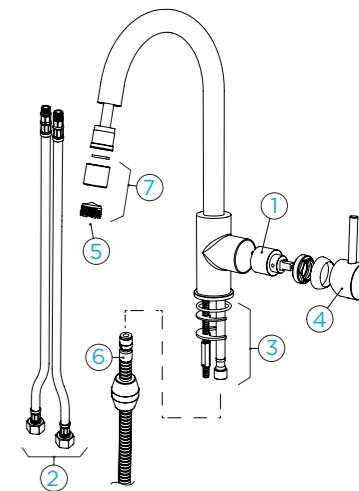

Note: The aerator key is included in the scope of supply.