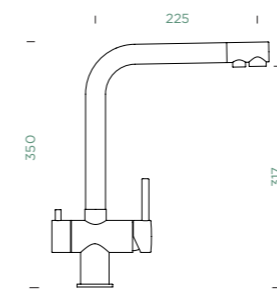

560120 EDM

CD CLASSIC LINE

560027 PUR

560127 PUR

Connecting hose: **450 mm**
Swivel range: **360°**
Lever position: **on the right**
Features: **Drinking water function, Ultra-quiet aerator**
Accessories: **SF-100 (629883)**