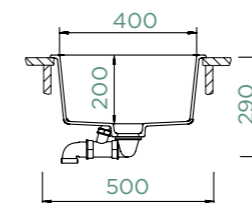

Epos SA

SCHOCK

BROOKLYN N-100

TOPMOUNT/UNDERMOUNT

Cabinet size: **50 cm**
Inner dimension of the bowl:
400 × 400 × 200 mm
Installation: **fixed**
Cut-out size topmount:
442 × 442 mm R10
Cut-out size undermount:
400 × 400 mm R9