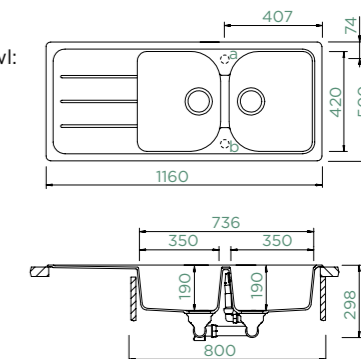

FORMHAUS D-200

TOPMOUNT/UNDERMOUNT

Cabinet size: **80 cm**
Inner dimension of the bowl:
350 × 420 × 190 mm
Installation: **reversible**
Cut-out size topmount:
1140 × 480 mm R10
Cut-out size undermount:
1146 × 486 mm R13
Worktop for built-in
dishwasher: **21 mm**