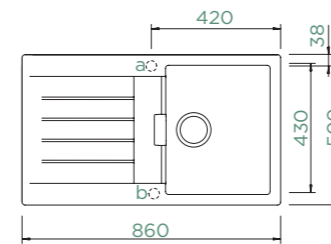

Epos SA

Talinos SB

Keto SA

SC-550 SB

SCHOCK

SIGNUS D-100

TOPMOUNT/UNDERMOUNT

Cabinet size: **45 cm**
Inner dimension of the bowl: **347 × 430 × 195 mm**
Installation: **reversible**
Cut-out size topmount: **840 × 480 mm R10**
Cut-out size undermount: **846 × 486 mm R10**
Worktop for built-in dishwasher: **23 mm**