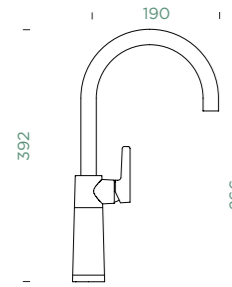

Connecting hose: **600 mm**
Swivel range: **360°**

Lever position: **on the right**

Features: **Version in chrome with sleeves**

Accessories: **SF-100 (629883)**

FIXED SPOUT

PULL-OUT

CD CLASSIC LINE

- 555000 PUR
- 555000 MAG
- 555000 STO
- 555000 BRO
- 555000 SIL
- 555000 MGL
- 555000 POL
- 555000 BRY

- 555120 PUR
- 555120 MAG
- 555120 STO
- 555120 BRO
- 555120 SIL
- 555120 MGL
- 555120 POL
- 555120 BRY

- 555000 DAY
- 555000 DSK
- 555000 NGT
- 555000 TWI
- 555000 IVY

- 555120 DAY
- 555120 DSK
- 555120 NGT
- 555120 TWI
- 555120 IVY

CT BASIC LINE

- 1 628784/1
- 2 628784/2
- 3 628784/3
- 4 628785CHR
- 5 628784/5
- 6 5..22075XX

- 555000 GNE
- 555000 GON
- 555000 GAS
- 555000 GBT
- 555000 GCR
- 555000 GSA
- 555000 GEV
- 555000 GVA
- 555000 GDW

- 555120 GNE
- 555120 GON
- 555120 GAS
- 555120 GBT
- 555120 GCR
- 555120 GSA
- 555120 GEV
- 555120 GVA
- 555120 GDW