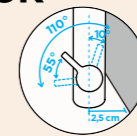

Connecting hose: **450 mm**
Swivel range: **360°**
Lever position: **on the right**
Features: **Colour lacquered, Puro galvanic**
Accessories: **SF-100 (629883), Laminar aerator grey (628740/5)**

- 1 628737/1
- 2 628804/2
- 3 628736/2
- 4 628736XXX
- 5 628741/5XXX