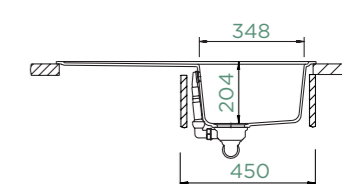

VIOLA D-100

TOPMOUNT/UNDERMOUNT

Cabinet size: **45 cm**
Inner dimension of the bowl: **348 × 422 × 204 mm**
Installation: **reversible**
Cut-out size topmount: **840 × 480 mm R10**
Cut-out size undermount: **845 × 481 mm R25**
Worktop for built-in dishwasher: **27 mm**