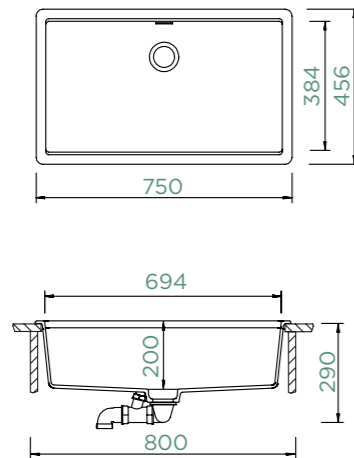

BROOKLYN N-100XL

TOPMOUNT/UNDERMOUNT

Cabinet size: **80 cm**
 Inner dimension of the bowl:
694 × 384 × 200 mm
 Installation: **fixed**
 Cut-out size topmount:
736 × 442 mm R10
 Cut-out size undermount:
694 × 400 mm R9