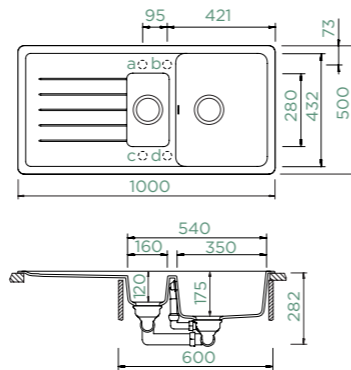

TOLEDO D-150

TOPMOUNT/UNDERMOUNT

Cabinet size: **60 cm**
 Inner dimension of the bowl:
350 × 432 × 175 mm
 Installation: **reversible**
 Cut-out size topmount:
980 × 480 mm R10
 Cut-out size undermount:
986 × 486 mm R18
 Worktop for built-in
 dishwasher: **20 mm**