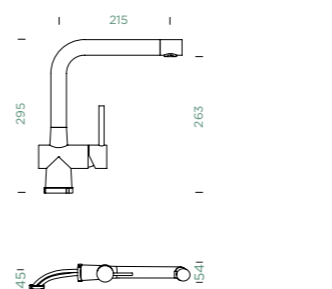

LAIOS W

FIXED SPOUT