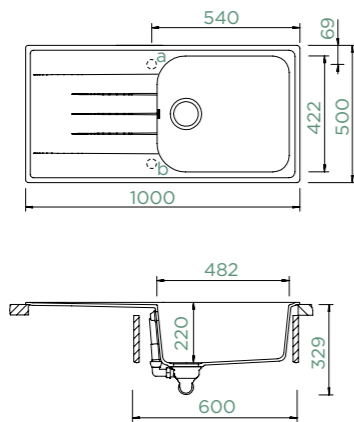

VIOLA D-100L

TOPMOUNT/UNDERMOUNT

Cabinet size: **60 cm**
Inner dimension of the bowl:
482 × 422 × 220 mm
Installation: **reversible**
Cut-out size topmount:
980 × 480 mm R10
Cut-out size undermount:
985 × 481 mm R25
Worktop for built-in
dishwasher: **21 mm**

Accessories:
Automatic drain kit 629871
Manual drain kit 629870
Chopping board, bamboo 629044
Wastecap 628152
Flexible strainer bowl 629739