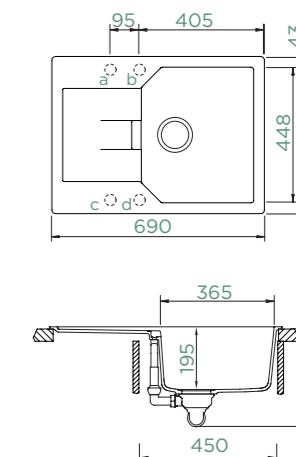

MANHATTAN D-100S

TOPMOUNT/UNDERMOUNT

Cabinet size: **45 cm**
Inner dimension of the bowl: **365 x 448 x 195 mm**
Installation: **reversible**
Cut-out size topmount: **670 x 490 mm R10**
Cut-out size undermount: **674 x 494 mm R10**
Worktop for built-in dishwasher: **26 mm**