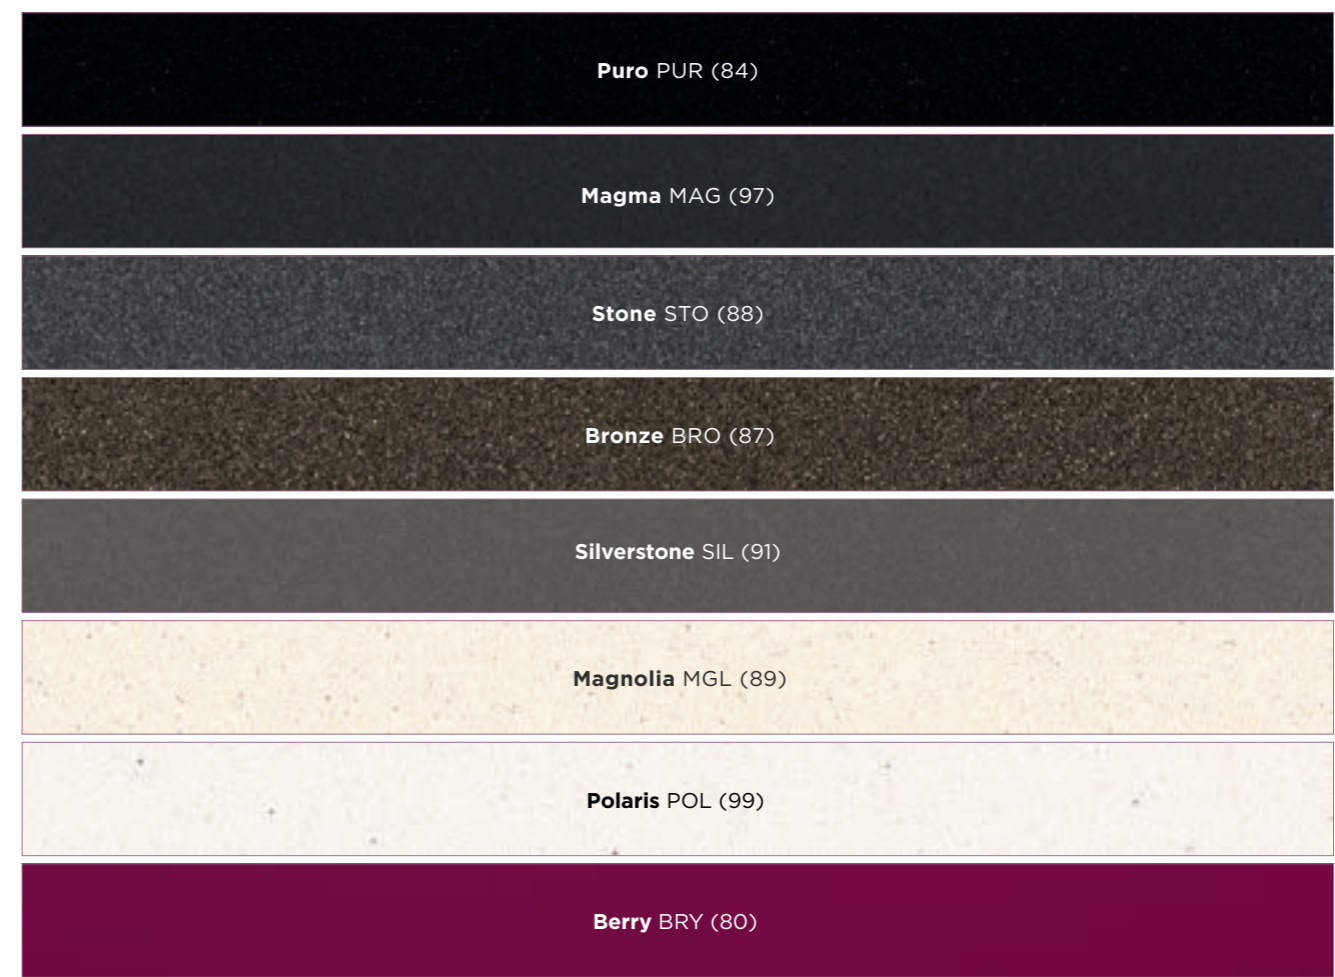

CRISTADUR® Colours