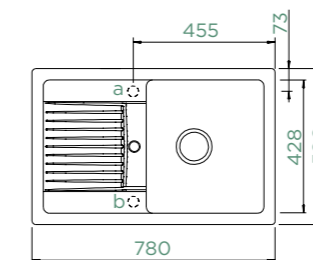

LIMA D-100S

TOPMOUNT/UNDERMOUNT

Cabinet size: **50 cm**
Inner dimension of the bowl:
380 × 428 × 165 mm
Installation: **reversible**
Cut-out size topmount:
760 × 480 mm R10
Cut-out size undermount:
715 × 436 mm R24
Worktop for built-in
dishwasher: **27 mm**