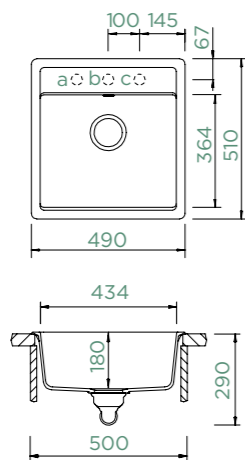

MONO N-100S

TOPMOUNT/UNDERMOUNT

Cabinet size: **50 cm**
 Inner dimension of the bowl:
434 × 364 × 180 mm
 Installation: **fixed**
 Cut-out size topmount:
470 × 490 mm R10
 Cut-out size undermount:
434 × 454 mm R10