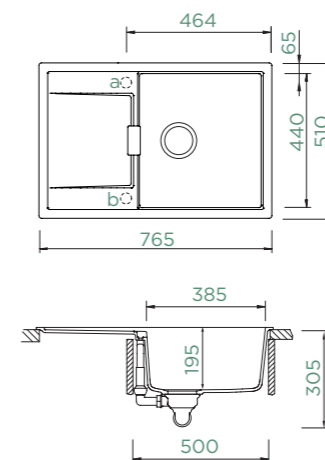

MONO D-100

TOPMOUNT/UNDERMOUNT

Cabinet size: **50 cm**
 Inner dimension of the bowl:
385 × 440 × 195 mm
 Installation: **reversible**
 Cut-out size topmount:
745 × 490 mm R10
 Cut-out size undermount:
749 × 494 mm R10
 Worktop for built-in
 dishwasher: **27 mm**