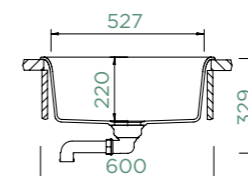

SCHOCK

GEMO N-100

TOPMOUNT/UNDERMOUNT

Cabinet size: **60 cm**
Inner dimension of the bowl:
527 × 417 × 220 mm
Installation: **fixed**
Cut-out size topmount:
580 × 510 mm R10
Cut-out size undermount:
584 × 514 mm R18