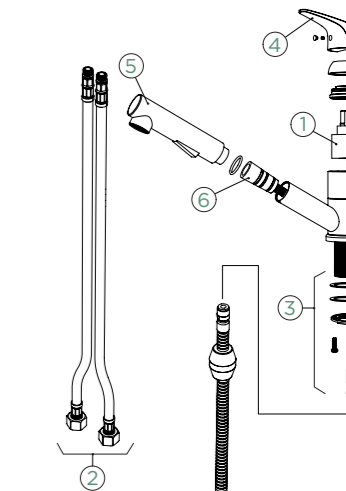

EPOS W

FIXED SPOUT

EPOS W

PULL-OUT

Connecting hose: **750 mm**
Swivel range: **180°**
Lever position: **on the right**
Usable shower hose length: **500 mm**
Features: **Backflow preventer, Window mixer tap, Colour galvanic (PUR)**
Accessories: **SF-100 (629883), Laminar aerator grey (628740/5)**

- 1 628809/8
- 2 628809/3
- 3 628736/6
- 4 628736XXX
- 5 628737/1
- 6 628809/5XXX
- 7 628739XXX

Note: The explosion drawing shows high pressure tap (540120.../540127...) including the spare parts. For the low pressure tap (5400123...) other spare parts are necessary.

EVINAS

FIXED SPOUT

EVINAS

PULL-OUT

Connecting hose: **450 mm**
Swivel range: **360°**
Lever position: **at the top**
Features: **Ultra-quiet aerator**
Accessories: **SF-100 (629883)**

- 1 628794/1
- 2 628748/2
- 3 628778/2
- 4 628794EDM
- 5 628740/5
- 6 628794/8

FIXED SPOUT	PULL-OUT
METALLIC	
● 577000 EDM	● 577120 EDM

Connecting hose: **450 mm**
Swivel range: **120°**
Lever position: **at the top**
Usable shower hose length: **600 mm**
Features: **Backflow preventer, Jet-spray function**
Accessories: **SF-100 (629883)**

- 1 628794/1
- 2 628748/2
- 3 628795/3
- 4 628795/EDM
- 5 628795/7
- 6 628795/6

Connecting hose: **750 mm**
Swivel range: **360°**
Lever position: **on the right**
Features: **Window mixer tap, Colour galvanic (PUR)**
Accessories: **SF-100 (629883), Laminar aerator grey (628740/5)**

- 1 628809/2
- 2 628809/3
- 3 628736XXX
- 4 628737/1
- 5 628809/5XXX

Note: The explosion drawing shows high pressure tap (540000.../540027...) including the spare parts. For the low pressure tap (5400003...) other spare parts are necessary.