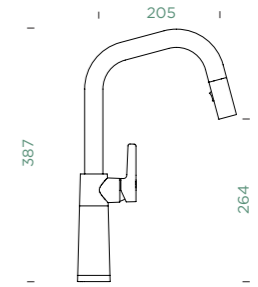

FIXED SPOUT

PULL-OUT

FIXED SPOUT

PULL-OUT

Connecting hose: **600 mm**
Swivel range: **360°**

Lever position: **on the right**

Features: **Version in chrome with sleeves**

Accessories: **SF-100 (629883)**

FIXED SPOUT

PULL-OUT

CD CLASSIC LINE

- 555000 PUR
- 555000 MAG
- 555000 STO
- 555000 BRO
- 555000 SIL
- 555000 MGL
- 555000 POL
- 555000 BRY

- 555120 PUR
- 555120 MAG
- 555120 STO
- 555120 BRO
- 555120 SIL
- 555120 MGL
- 555120 POL
- 555120 BRY

- 555000 DAY
- 555000 DSK
- 555000 NGT
- 555000 TWI
- 555000 IVY

- 555120 DAY
- 555120 DSK
- 555120 NGT
- 555120 TWI
- 555120 IVY

CT BASIC LINE

- 1 628784/1
- 2 628784/2
- 3 628784/3
- 4 628785CHR
- 5 628784/5
- 6 5..22075XX

- 555000 GNE
- 555000 GON
- 555000 GAS
- 555000 GBT
- 555000 GCR
- 555000 GSA
- 555000 GEV
- 555000 GVA
- 555000 GDW

- 555120 GNE
- 555120 GON
- 555120 GAS
- 555120 GBT
- 555120 GCR
- 555120 GSA
- 555120 GEV
- 555120 GVA
- 555120 GDW

Connecting hose: **600 mm**
Swivel range: **120°**

Lever position: **on the right**

Usable shower hose length: **400 mm**

Features: **Backflow preventer, Jet-spray function, Version in chrome with sleeves**

Accessories: **SF-100 (629883)**

- 1 628784/1
- 2 628784/2
- 3 628784/3
- 4 628785CHR
- 5 628788/4
- 6 5..22075XX
- 7 628785/7

Connecting hose: **600 mm**
Swivel range: **360°**

Lever position: **on the right**

Features: **Version in chrome with sleeves**

Accessories: **SF-100 (629883)**

FIXED SPOUT

PULL-OUT

CD CLASSIC LINE

- 556000 PUR
- 556000 MAG
- 556000 STO
- 556000 BRO
- 556000 SIL
- 556000 MGL
- 556000 POL
- 556000 BRY

- 556120 PUR
- 556120 MAG
- 556120 STO
- 556120 BRO
- 556120 SIL
- 556120 MGL
- 556120 POL
- 556120 BRY

- 556000 DAY
- 556000 DSK
- 556000 NGT
- 556000 TWI
- 556000 IVY

- 556120 DAY
- 556120 DSK
- 556120 NGT
- 556120 TWI
- 556120 IVY

CT BASIC LINE

- 1 628784/1
- 2 628784/2
- 3 628784/3
- 4 628785CHR
- 5 628784/5
- 6 5..22075XX

- 556000 GNE
- 556000 GON
- 556000 GAS
- 556000 GBT
- 556000 GCR
- 556000 GSA
- 556000 GEV
- 556000 GVA
- 556000 GDW