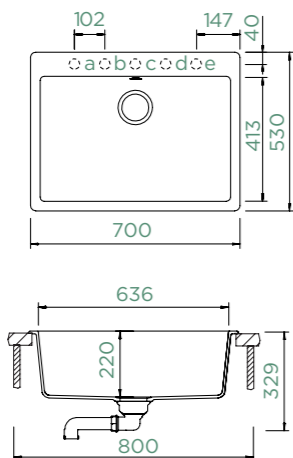

UNDERMOUNT

CRISTADUR® CLASSIC LINE

- GAXN100YU PUR
- GAXN100YU MAG
- GAXN100YU STO
- GAXN100YU BRO
- GAXN100YU SIL
- GAXN100YU MGL
- GAXN100YU POL

GALAXY N-100L

TOPMOUNT/UNDERMOUNT

Cabinet size: **80 cm**
 Inner dimension of the bowl:
636 × 413 × 220 mm
 Installation: **fixed**
 Cut-out size topmount:
680 × 510 mm R10
 Cut-out size undermount:
684 × 514 mm R18