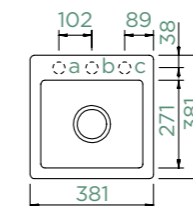

Deep bowl
e.g. for filling tall vases or pots and pans

Additional accessories p. 207

Tap recommendations

SCHOCK

VIRTUS N-100XS

TOPMOUNT/UNDERMOUNT

Cabinet size: **45 cm**
Inner dimension of the bowl:
315 × 271 × 126 mm
Installation: **fixed**
Cut-out size topmount:
367 × 367 mm R10
Cut-out size undermount:
324 × 280 mm R17