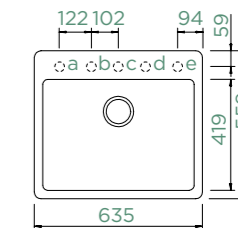

Accessories:
Automatic drain kit 410057CHR
Manual drain kit 410056CHR
Flexible strainer bowl 629739
Corner bowl 629733
Samo L CHR 629174CHR
Samo L EDM 629174EDM
Samo L WGO 629174WGO
Samo L COB 629174COB
Samo L GUB 629174GUB
Samo L PUR 629174S
Wastecap 628152

TOPMOUNT

UNDERMOUNT

CRISTALITE® BASIC LINE

- VITN100XSA GNE
- VITN100XSA GON
- VITN100XSA GAS
- VITN100XSA GBT
- VITN100XSA GCR
- VITN100XSA GSA
- VITN100XSA GVA
- VITN100XSA GEV
- VITN100XSA GDW

- VITN100XSU GNE
- VITN100XSU GON
- VITN100XSU GAS
- VITN100XSU GBT
- VITN100XSU GCR
- VITN100XSU GSA
- VITN100XSU GVA
- VITN100XSU GEV
- VITN100XSU GDW

TOPMOUNT

UNDERMOUNT

CRISTALITE® BASIC LINE

- VITN100SA GNE
- VITN100SA GON
- VITN100SA GAS
- VITN100SA GBT
- VITN100SA GCR
- VITN100SA GSA
- VITN100SA GVA
- VITN100SA GEV
- VITN100SA GDW

- VITN100SU GNE
- VITN100SU GON
- VITN100SU GAS
- VITN100SU GBT
- VITN100SU GCR
- VITN100SU GSA
- VITN100SU GVA
- VITN100SU GEV
- VITN100SU GDW