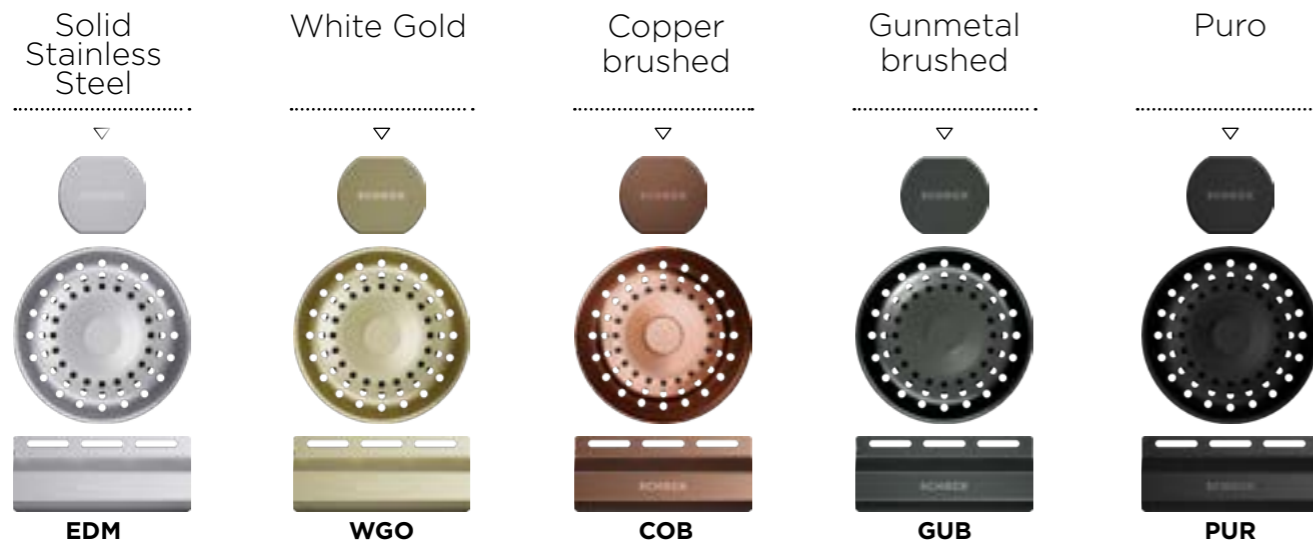

TRIM PARTS

Trim parts consisting of rotary handle for eccentric actuation, draining cup and overflow cover matching the sink model.

Greenwich N-100	Solid Stainless Steel	400051EDM
Greenwich N-100L	White Gold	400051WGO
Greenwich N-100S	Copper brushed	400051COB
Greenwich N-100XL	Gunmetal brushed	400051GUB
	Puro	400051PUR

Edo N-175	Solid Stainless Steel	400059EDM
Edo N175Y	White Gold	400059WGO
Signus C-150	Copper brushed	400059COB
	Gunmetal brushed	400059GUB
	Puro	400059PUR

Greenwich N-200	Solid Stainless Steel	400053EDM
Prepstation D-150	White Gold	400053WGO
	Copper brushed	400053COB
	Gunmetal brushed	400053GUB
	Puro	400053PUR

Galaxy N-100	Solid Stainless Steel	400061EDM
Galaxy N-100L	White Gold	400061WGO
Galaxy N-100LY	Copper brushed	400061COB
Galaxy N-100Y	Gunmetal brushed	400061GUB
	Puro	400061PUR

Kaia N-100	Solid Stainless Steel	400055EDM
Kaia N-100L	White Gold	400055WGO
Kaia N-100S	Copper brushed	400055COB
Kaia N-100XL	Gunmetal brushed	400055GUB
Kiruna N-100	Puro	400055PUR

Montano N-100XL		
Montano N-100XLY		
Toledo D-100		
Toledo D-100L		
Toledo D-100XS		

Signus N-100XL		
Signus N-100XLY		

Toledo D-150	Solid Stainless Steel	400063EDM
Toledo D-200	White Gold	400063WGO
	Copper brushed	400063COB
	Gunmetal brushed	400063GUB
	Puro	400063PUR

Tia D-100	Solid Stainless Steel	400079EDM
Tia D-100L	White Gold	400079WGO
Tia D-100LS	Copper brushed	400079COB
	Gunmetal brushed	400079GUB
	Puro	400079PUR

Kallio M-100	Solid Stainless Steel	400065EDM
	White Gold	400065WGO
	Copper brushed	400065COB
	Gunmetal brushed	400065GUB
	Puro	400065PUR

Wembley D-100	Solid Stainless Steel	400083EDM
Wembley D-100L	White Gold	400083WGO
	Copper brushed	400083COB
	Gunmetal brushed	400083GUB
	Puro	400083PUR

Horizont N-200	Solid Stainless Steel	400067EDM
Kallio M-175	White Gold	400067WGO
Signus D-150	Copper brushed	400067COB
Signus D-200	Gunmetal brushed	400067GUB
Waterfall D-150	Puro	400067PUR

Wembley D-200	Solid Stainless Steel	400085EDM
	White Gold	400085WGO
	Copper brushed	400085COB
	Gunmetal brushed	400085GUB
	Puro	400085PUR

Mono D-100	Solid Stainless Steel	400069EDM
Mono D-100L	White Gold	400069WGO
Mono D-100S	Copper brushed	400069COB
Mono D-100XS	Gunmetal brushed	400069GUB
	Puro	400069PUR

Mono D-150	Solid Stainless Steel	400071EDM
	White Gold	400071WGO
	Copper brushed	400071COB
	Gunmetal brushed	400071GUB
	Puro	400071PUR

Mono R-100	Solid Stainless Steel	400075EDM
	White Gold	400075WGO
	Copper brushed	400075COB
	Gunmetal brushed	400075GUB
	Puro	400075PUR

Signus D-100	Solid Stainless Steel	400077EDM
Signus D-100L	White Gold	400077WGO
Waterfall D-100	Copper brushed	400077COB
	Gunmetal brushed	400077GUB
	Puro	400077PUR