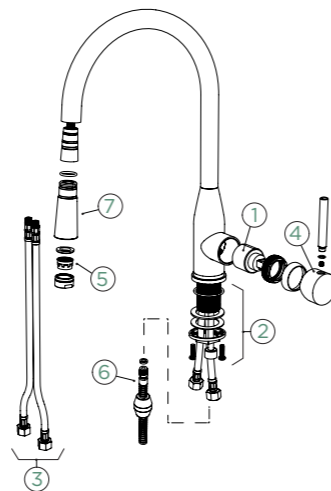

Connecting hose: **450 mm**
Swivel range: **360°**
Lever position: **on the right**
Usable shower hose length: **350 mm**
Features: **Backflow preventer, Ultra-quiet aerator, Colour lacquered, Puro galvanic**
Accessories: **SF-100 (629883)**

1. 1 628778/1
2. 2 628780/2
3. 3 628749/2
4. 4 628789/XXX
5. 5 628740/5
6. 6 628789/8
7. 7 628789/1XXX

KETO

FIXED SPOUT