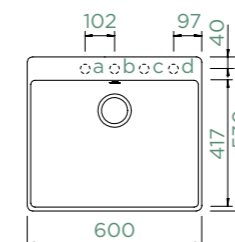

SCHOCK

GEMO N-100

TOPMOUNT/UNDERMOUNT

Cabinet size: **60 cm**
Inner dimension of the bowl:
527 × 417 × 220 mm
Installation: **fixed**
Cut-out size topmount:
580 × 510 mm R10
Cut-out size undermount:
584 × 514 mm R18