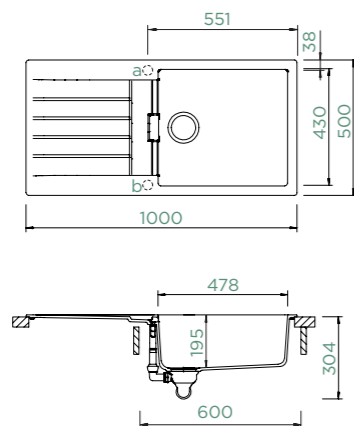

FLUSHMOUNT

CRISTADUR® CLASSIC LINE

- SIGD100FB PUR
- SIGD100FB MAG
- SIGD100FB STO
- SIGD100FB BRO
- SIGD100FB SIL
- SIGD100FB MGL
- SIGD100FB POL

SIGNUS D-100L

TOPMOUNT/UNDERMOUNT

Cabinet size: **60 cm**
 Inner dimension of the bowl:
478 × 430 × 195 mm
 Installation: **reversible**
 Cut-out size topmount:
980 × 480 mm R10
 Cut-out size undermount:
986 × 486 mm R10
 Worktop for built-in
 dishwasher: **22 mm**