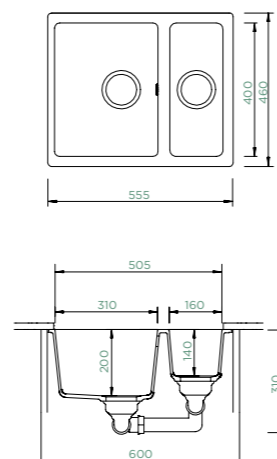

QUADRO N-150Y

UNDERMOUNT

Cabinet size: **60 cm**
Inner dimension of the bowl:
310 × 400 × 200 mm
Installation: **reversible**
Cut-out size undermount:
513 × 408 mm R19