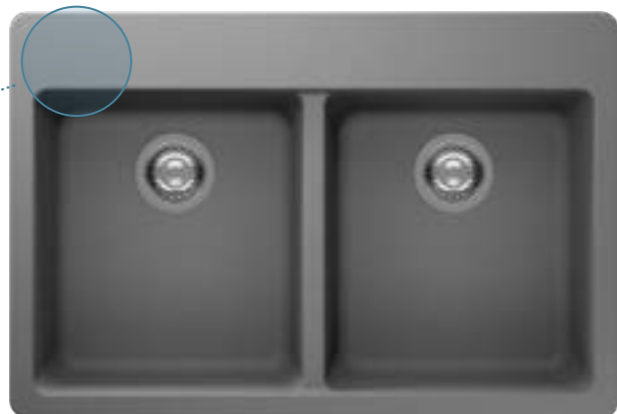

MADISON

Tap model **Metis** in Chrome on sink model **Madison N-175** in Concrete

N-175, N-200
Integrated tap ledge
with additional holes
for ergonomic positioning of tap,
soap dispenser and
pop-up control