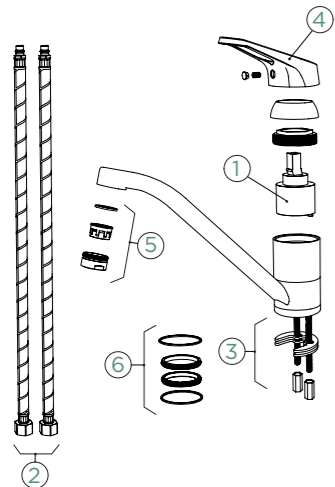

COSMO

FIXED SPOUT

COSMO

PULL-OUT

Connecting hose: **450 mm**
Swifel range: **90°**
Lever position: **at the top**
Usable shower hose length: **600 mm**
Features: **Jet-spray function, Colour lacquered**
Accessories: **SF-100 (629883)**

- 1 628734/1
- 2 628804/2
- 3 628734/2
- 4 628734XXX
- 5 628734/5
- 6 628734/8

- 1 628734/1
- 2 628735/3
- 3 628735/2
- 4 628734XXX
- 5 628734/5
- 6 628735/4
- 7 628735/7XXX

DAJA

FIXED SPOUT

DAJA

PULL-OUT

Connecting hose: **450 mm**
Swifel range: **120°**
Lever position: **at the top**
Usable shower hose length: **700 mm**
Features: **Backflow preventer, Jet-spray function, Colour powder-coated**
Accessories: **SF-100 (629883)**

FIXED SPOUT	PULL-OUT
METALLIC	
● 522000 CHR	522120 CHR
CT BASIC LINE	
● 522000 GNE	522120 GNE
● 522000 GON	522120 GON
● 522000 GAS	522120 GAS
● 522000 GCR	522120 GCR

Connecting hose: **450 mm**
Swifel range: **360°**
Lever position: **at the top**
Features: **Colour powder-coated**
Accessories: **SF-100 (629883), Laminar aerator grey (628740/5)**

- 1 628790/XXX
- 2 628790/7
- 3 628790/2
- 4 628790/1
- 5 628790/3
- 6 628790/5

- 1 628791/7
- 2 628790/XXX
- 3 628791/CHR
- 4 628791/2
- 5 628790/1
- 6 628791/3
- 7 628791/6
- 8 628791/4

Note: The aerator key is included in the scope of supply.