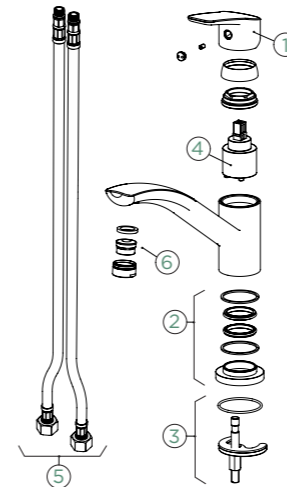

COSMO

FIXED SPOUT

COSMO

PULL-OUT

Connecting hose: **450 mm**
Swifel range: **90°**
Lever position: **at the top**
Usable shower hose length: **600 mm**
Features: **Jet-spray function, Colour lacquered**
Accessories: **SF-100 (629883)**

- 1 628734/1
- 2 628804/2
- 3 628734/2
- 4 628734XXX
- 5 628734/5
- 6 628734/8

- 1 628734/1
- 2 628735/3
- 3 628735/2
- 4 628734XXX
- 5 628734/5
- 6 628735/4
- 7 628735/7XXX

DAJA

FIXED SPOUT

DAJA

PULL-OUT

Connecting hose: **450 mm**
Swifel range: **120°**
Lever position: **at the top**
Usable shower hose length: **700 mm**
Features: **Backflow preventer, Jet-spray function, Colour powder-coated**
Accessories: **SF-100 (629883)**

FIXED SPOUT	PULL-OUT
METALLIC	
● 522000 CHR	522120 CHR
CT BASIC LINE	
● 522000 GNE	522120 GNE
● 522000 GON	522120 GON
● 522000 GAS	522120 GAS
● 522000 GCR	522120 GCR

Connecting hose: **450 mm**
Swifel range: **360°**
Lever position: **at the top**
Features: **Colour powder-coated**
Accessories: **SF-100 (629883), Laminar aerator grey (628740/5)**

- 1 628790/XXX
- 2 628790/7
- 3 628790/2
- 4 628790/1
- 5 628790/3
- 6 628790/5

- 1 628791/7
- 2 628790/XXX
- 3 628791/CHR
- 4 628791/2
- 5 628790/1
- 6 628791/3
- 7 628791/6
- 8 628791/4

Note: The aerator key is included in the scope of supply.