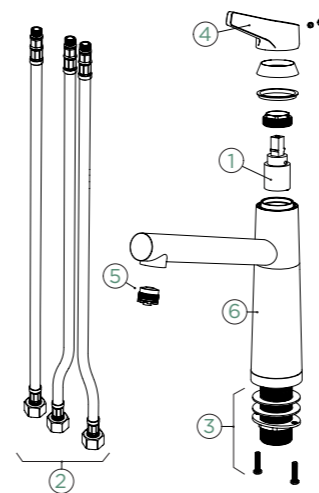

Connecting hose: **450 mm**
Swivel range: **360°**
Lever position: **at the top**
Features: **Version in chrome with sleeves**
Accessories: **SF-100 (629883/1)**

1. 1 628805/1
2. 2 628805/7
3. 3 628736/2
4. 4 628805/4
5. 5 628792/6
6. 6 5..22075XX