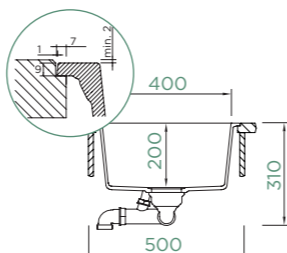

KAIA N-100

FLUSHMOUNT

NEW

Cabinet size: **50 cm**
 Inner dimension of the bowl:
400 × 400 × 200 mm
 Installation: **fixed**
 Cut-out size flushmount:
458 × 458 mm R12

Accessories:

Automatic drain kit 410055CHR
Visible Parts in Solid Stainless Steel
 400055EDM
Visible Parts in White Gold
 400055WGO
Visible Parts in Copper Brushed
 400055COB
Visible Parts in Gunmetal Brushed
 400055GUB
Visible Parts in Puro 400055PUR
 Manual drain kit 411054CHR
 2x2 Design Drip Rack 629724EDM
 2x2 Design Drip Rack 629724S
 Silicone Drain Mat 629188
 Silicone Drain Mat Short 629189
 Flexible strainer bowl 629739