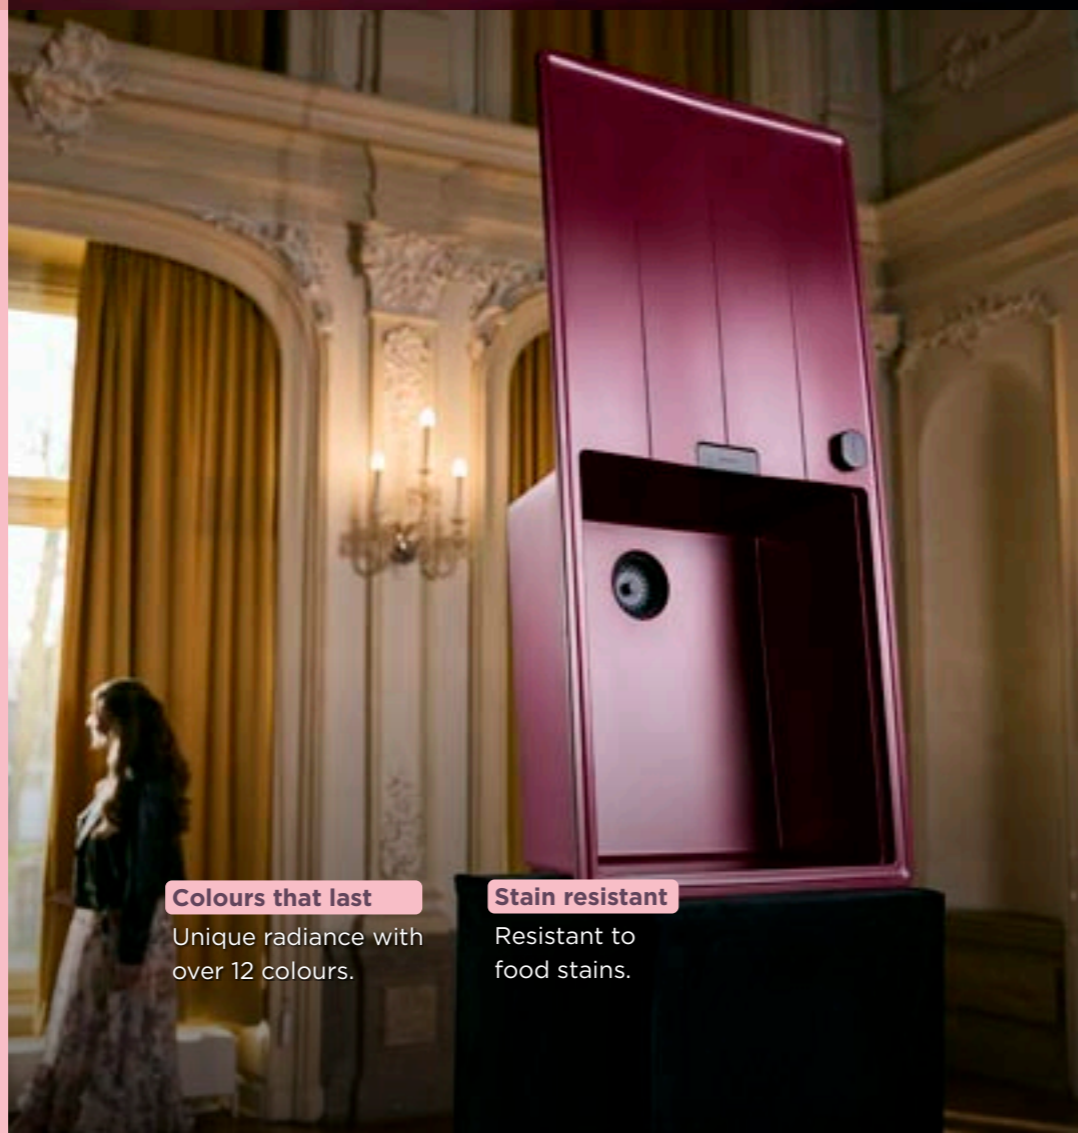

WE-0238-INT/26

PURE JOY.

The unique poreless finish makes our sinks extremely easy to clean and sustainably hygienic.

CRISTADUR®

Dirt repellent effect

Dirt and water simply bead up and roll off.

Odour free

Leaves the surface free of smells.

ART TO TOUCH.

The unrivalled and lasting colour intensity of our CRISTADUR® sinks is made possible by their silky surface.

Colours that last

Unique radiance with over 12 colours.

Stain resistant

Resistant to food stains.