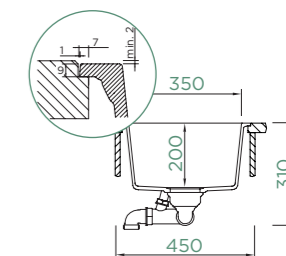

Accessories:
Automatic drain kit 410055CHR
Visible Parts in Solid Stainless Steel 400055EDM
Visible Parts in White Gold 400055WGO
Visible Parts in Copper Brushed 400055COB
Visible Parts in Gunmetal Brushed 400055GUB
Visible Parts in Puro 400055PUR
Manual drain kit 411054CHR
2x2 Design Drip Rack 629724EDM
2x2 Design Drip Rack 629724S
Silicone Drain Mat 629188
Silicone Drain Mat Short 629189
Flexible strainer bowl 629739

Corner bowl 629733
Comfopush, EDM 420016EDM
Comfopush, CHR 420016CHR
Samo L CHR 629174CHR
Samo L EDM 629174EDM
Samo L WGO 629174WGO
Samo L COB 629174COB
Samo L GUB 629174GUB
Samo L PUR 629174S
Wastecap 628152
LED-light 629024/R

TOPMOUNT

UNDERMOUNT

CRISTADUR® CLASSIC LINE

● KAIN100SA PUR	KAIN100SU PUR
● KAIN100SA MAG	KAIN100SU MAG
● KAIN100SA STO	KAIN100SU STO
● KAIN100SA BRO	KAIN100SU BRO
● KAIN100SA SIL	KAIN100SU SIL
● KAIN100SA MGL	KAIN100SU MGL
● KAIN100SA POL	KAIN100SU POL
● KAIN100SA BRY	KAIN100SU BRY

FLUSHMOUNT

CRISTADUR® CLASSIC LINE

● KAIN100SFB PUR
● KAIN100SFB MAG
● KAIN100SFB STO
● KAIN100SFB BRO
● KAIN100SFB SIL
● KAIN100SFB MGL
● KAIN100SFB POL
● KAIN100SFB BRY

Installation note: Topmounted and flushmounted the sink is installed without installation clamps.

Installation note: Topmounted and flushmounted the sink is installed without installation clamps.