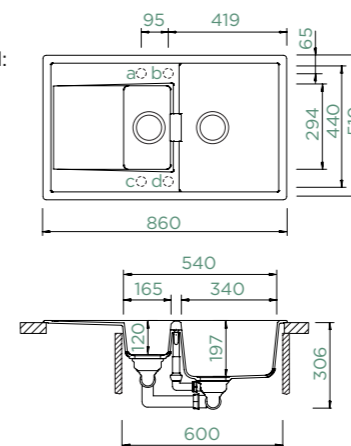

MONO D-150

TOPMOUNT/UNDERMOUNT

Cabinet size: **60 cm**
 Inner dimension of the bowl:
340 × 440 × 197 mm
 Installation: **reversible**
 Cut-out size topmount:
840 × 490 mm R10
 Cut-out size undermount:
844 × 494 mm R17
 Worktop for built-in
 dishwasher: **27 mm**