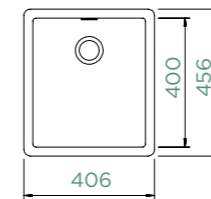

SCHOCK

GREENWICH N-100S

TOPMOUNT/UNDERMOUNT

Cabinet size: **45 cm**
Inner dimension of the bowl:
350 × 400 × 200 mm
Installation: **fixed**
Cut-out size topmount:
392 × 442 mm R10
Cut-out size undermount:
350 × 400 mm R9