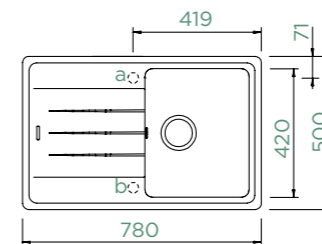

Cabinet size: **45 cm**
 Inner dimension of the bowl: **340 × 420 × 180 mm**
 Installation: **reversible**
 Cut-out size topmount: **760 × 480 mm R10**
 Cut-out size undermount: **764 × 484 mm R10**
 Worktop for built-in dishwasher: **22 mm**