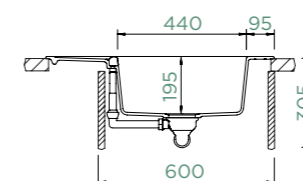

Epos SA

Sina SB

SCHOCK

MONO D-100XS

TOPMOUNT/UNDERMOUNT

Cabinet size: **60 cm**
 Inner dimension of the bowl: **440 × 440 × 195 mm**
 Installation: **reversible**
 Cut-out size topmount: **760 × 490 mm R10**
 Cut-out size undermount: **764 × 494 mm R10**
 Worktop for built-in dishwasher: **22 mm**