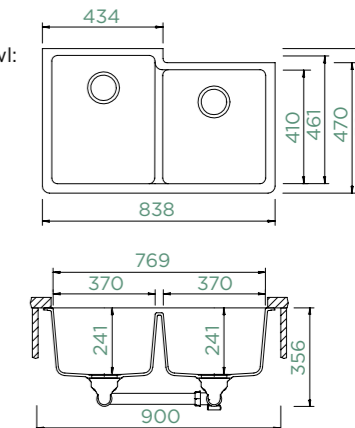

MADISON N-175Y

UNDERMOUNT

Cabinet size: **90 cm**
Inner dimension of the bowl:
370 × 461 × 241 mm
Installation: **fixed**
Cut-out size undermount:
Please use dxf data