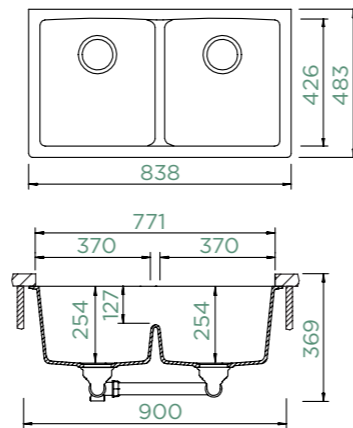

CREST N-200Y

UNDERMOUNT

Cabinet size: **90 cm**
Inner dimension of the bowl:
370 × 426 × 254 mm
Installation: **fixed**
Cut-out size undermount:
Please use dxf data