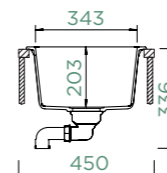

Accessories:
Automatic drain kit 410057CHR
Manual drain kit 410056CHR
Flexible strainer bowl 629739
Corner bowl 629733
Samo L CHR 629174CHR
Samo L EDM 629174EDM
Samo L WGO 629174WGO
Samo L COB 629174COB
Samo L GUB 629174GUB
Samo L PUR 629174S

TOPMOUNT

UNDERMOUNT

CRISTALITE® BASIC LINE

- SGTN100XSA GNE
- SGTN100XSA GCR
- SGTN100XSA GDW

- SGTN100XSU GNE
- SGTN100XSU GCR
- SGTN100XSU GDW