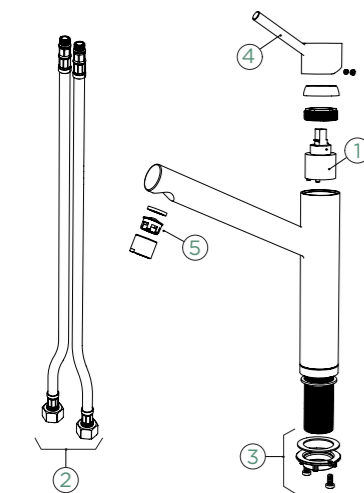

Connecting hose: **800 mm**
 Swivel range: **360°**
 Lever position: **at the top**
 Features: **Ultra-quiet aerator, Colour galvanic (PUR)**
 Accessories: **SF-100 (629883)**

- 1 628740/1
- 2 628740/3
- 3 628740/2
- 4 628740XXX
- 5 628740/5