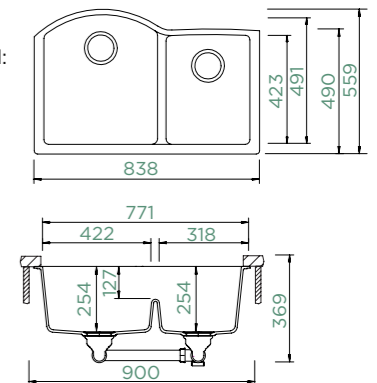

CREST N-175Y

UNDERMOUNT

Cabinet size: **90 cm**
Inner dimension of the bowl: **422 x 491 x 254 mm**
Installation: **fixed**
Cut-out size undermount: **according to template**