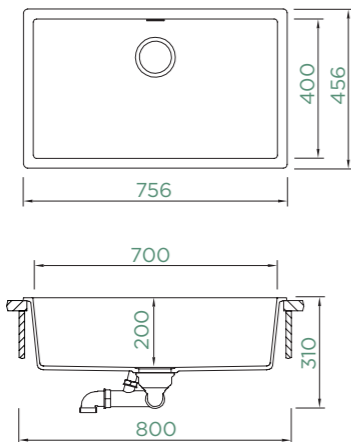

FLUSHMOUNT

CRISTADUR® CLASSIC LINE

● KAIN100LFB PUR
● KAIN100LFB MAG
● KAIN100LFB STO
● KAIN100LFB BRO
● KAIN100LFB SIL
● KAIN100LFB MGL
● KAIN100LFB POL
● KAIN100LFB BRY

KAIA N-100XL

TOPMOUNT/UNDERMOUNT

Cabinet size: **80 cm**
 Inner dimension of the bowl:
700 × 400 × 200 mm
 Installation: **fixed**
 Cut-out size topmount:
742 × 442 mm R10
 Cut-out size undermount:
700 × 400 mm R9