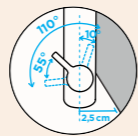

Connecting hose: **450 mm**
Swivel range: **360°**
Lever position: **on the right**
Features: **Colour lacquered**
Accessories: **SF-100 (629883), Laminar aerator grey (628740/5)**

- 1 628737/1
- 2 628804/2
- 3 628736/2
- 4 628736XXX
- 5 628741/5XXX