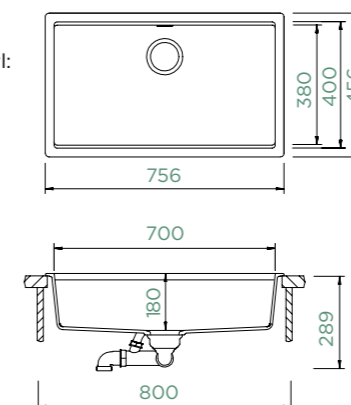

FLUSHMOUNT

- | | |
|------------------|--|
| ○ KIRN100LFB DAY | |
| ● KIRN100LFB DSK | |
| ● KIRN100LFB NGT | |
| ● KIRN100LFB TWI | |
| ● KIRN100LFB IVY | |

KIRUNA N-100XL

TOPMOUNT/UNDERMOUNT

Cabinet size: **80 cm**
 Inner dimension of the bowl:
700 × 400 × 180 mm
 Installation: **fixed**
 Cut-out size topmount:
742 × 442 mm R10
 Cut-out size undermount:
700 × 400 mm R9