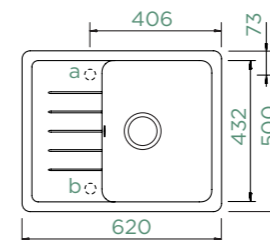

Accessories:

Automatic drain kit 411061CHR

Visible Parts in Solid Stainless Steel
400061EDM

Visible Parts in White Gold
400061WGO

Visible Parts in Copper Brushed
400061COB

Visible Parts in Gunmetal Brushed
400061GUB

Visible Parts in Puro 400061PUR

Manual drain kit 411060CHR

Chopping board, bamboo 629044

Design Drip Rack 629725S

Design Drip Rack 629725EDM

Design Drip Rack 629725COP

2x2 Design Drip Rack 629724S

2x2 Design Drip Rack 629724EDM

Flexible strainer bowl 629739

Corner bowl 629733

Comfopush, EDM 420016EDM

Comfopush, CHR 420016CHR

Wastecap 628152

TOPMOUNT

UNDERMOUNT

CRISTADUR® CLASSIC LINE

- TOLD100XSA PUR
- TOLD100XSA MAG
- TOLD100XSA STO
- TOLD100XSA BRO
- TOLD100XSA SIL
- TOLD100XSA POL

- TOLD100XSU PUR
- TOLD100XSU MAG
- TOLD100XSU STO
- TOLD100XSU BRO
- TOLD100XSU SIL
- TOLD100XSU POL