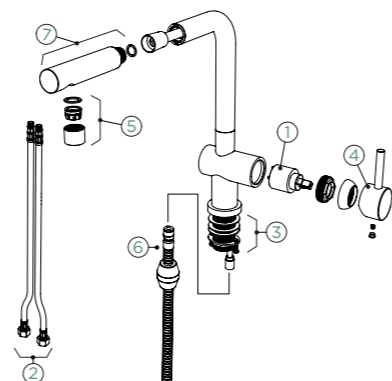

Note: The explosion drawing shows high pressure tap (540120.../540127...) including the spare parts. For the low pressure tap (5400123...) other spare parts are necessary.