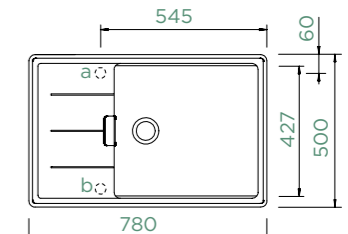

Accessories:

- Automatic drain kit 410079CHR
- Visible Parts in Solid Stainless Steel 400079EDM
- Visible Parts in White Gold 400079WGO
- Visible Parts in Copper Brushed 400079COB
- Visible Parts in Gunmetal Brushed 400079GUB
- Visible Parts in Puro 400079PUR
- Manual drain kit 410078CHR
- Multifunctional rack 629727
- Functional bowl set Tia (7 parts) 629728

- Chopping board, bamboo 629044
- Design Drip Rack 629725S
- Design Drip Rack 629725EDM
- Design Drip Rack 629725COP
- Comfopush, EDM 420016EDM
- Comfopush, CHR 420016CHR
- Flexible strainer bowl 629739

TOPMOUNT

UNDERMOUNT

CRISTADUR® CLASSIC LINE

- TIAD100LSA PUR
- TIAD100LSA MAG
- TIAD100LSA STO
- TIAD100LSA BRO
- TIAD100LSA SIL
- TIAD100LSA MGL
- TIAD100LSA POL
- TIAD100LSA BRY

- TIAD100LSU PUR
- TIAD100LSU MAG
- TIAD100LSU STO
- TIAD100LSU BRO
- TIAD100LSU SIL
- TIAD100LSU MGL
- TIAD100LSU POL
- TIAD100LSU BRY