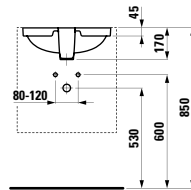

UNDER-MOUNTED WASHBASINS

818961 LAUFEN PRO B

Under-mounted washbasin

420 x 420 x 120

Colours: .000 .400

Options: .109

○