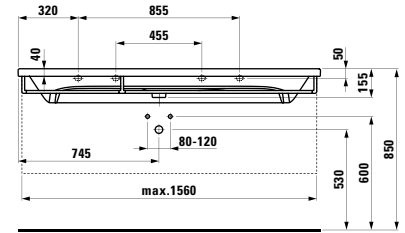

PALOMBA COLLECTION

814808

Vanity washbasin, asymmetrical

1600 x 500 x 40 (180) mm

Colours: .000 .400

Options: .104 .109 .111

●/○

407404

Vanity unit, 4 drawers

1585 x 495 x 590 mm

Colours: .220 .222 .223