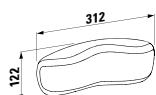

294103

Neck cushion, black, self-adhesive, for curved bathtub contours, black

355 x 190 x 50

Colours: .016

Options: .000

232801

Bathtub, fitted version, with centre outlet, rim height 40mm, sanitary acrylic