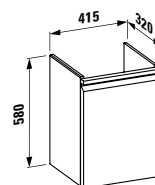

815961

Small washbasin

450 x 340 x 85 mm

Colours: .000 .400

Options: .104 .109 .142 .156

●/○

483301

Vanity unit, 1 door, left hinged, 1 glass shelf

415 x 320 x 580 mm

Colours: .423 .463 .475 .479 .480 .999

483302

Vanity unit, 1 door, right hinged, 1 glass shelf

415 x 320 x 580 mm

Colours: .423 .463 .475 .479 .480 .999