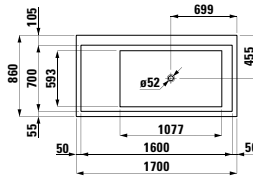

294680

Neck cushion, black, self-adhesive,
for straight bathtub contours, black
312 x 122 x 50 mm

Colours: .016

224331 KARTELL BY LAUFEN

Bathtub, drop-in version, made of Sentec solid surface, with tap bank on right side, with slot overflow in the side at the front, with frame
1700 x 860 x 440 (590) mm

Colours: .000

Options: .616