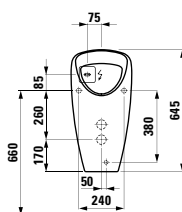

842065 CAPRINO PLUS

Siphonic urinal, internal water inlet, with electronic control, mains operated (230V), vandalproof

320 x 350 x 645 mm

Colours: .000 .400

Options: .407