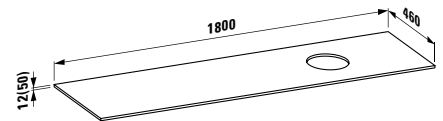

407791

Countertop made of cultured marble,
glossy white, with centre cut-out for bowl
washbasin 812332

1800 x 460 x 12 mm

Colours: .631