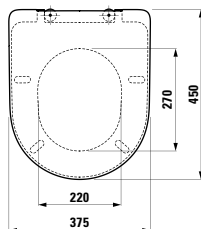

893959

WC seat and cover 'universal', removable, with lowering system, for hollow space fixing

Colours: .000

Options: .000

892951

WC seat and cover

Colours: .000 .049

Options: .000

892950

WC seat without cover

Colours: .000

Options: .000