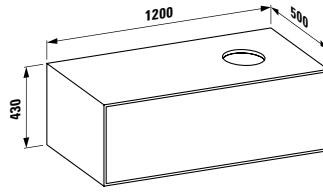

409052

Drawer element 1200, 1 drawer, with cut-out right
1200 x 500 x 430 mm

Colours: .250 .251

409246

Internal shelf for drawer element
1200 x 500 mm, with provision for a socket
1165 x 150 x 85 mm

Colours: .250 .251

409054

Drawer element 1200, 1 drawer, with cut-out left and right
1200 x 500 x 430 mm

1200 x 500 x 430 mm

Colours: .250 .251