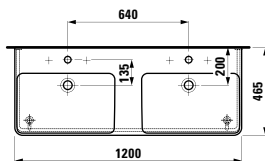

LAUFEN PRO S

814966

Double washbasin
1200 x 460 x 95 mm

Colours: .000 .400

Options: .104 .108 .109

483563

Vanity unit, 2 drawers, incl. drawer organiser
1160 x 450 x 395 mm

Colours: .423 .463 .475 .479 .480 .999

483564

Vanity unit, 2 drawers and interior drawer,
incl. drawer organiser

1160 x 450 x 395 mm

Colours: .423 .463 .475 .479 .480 .999