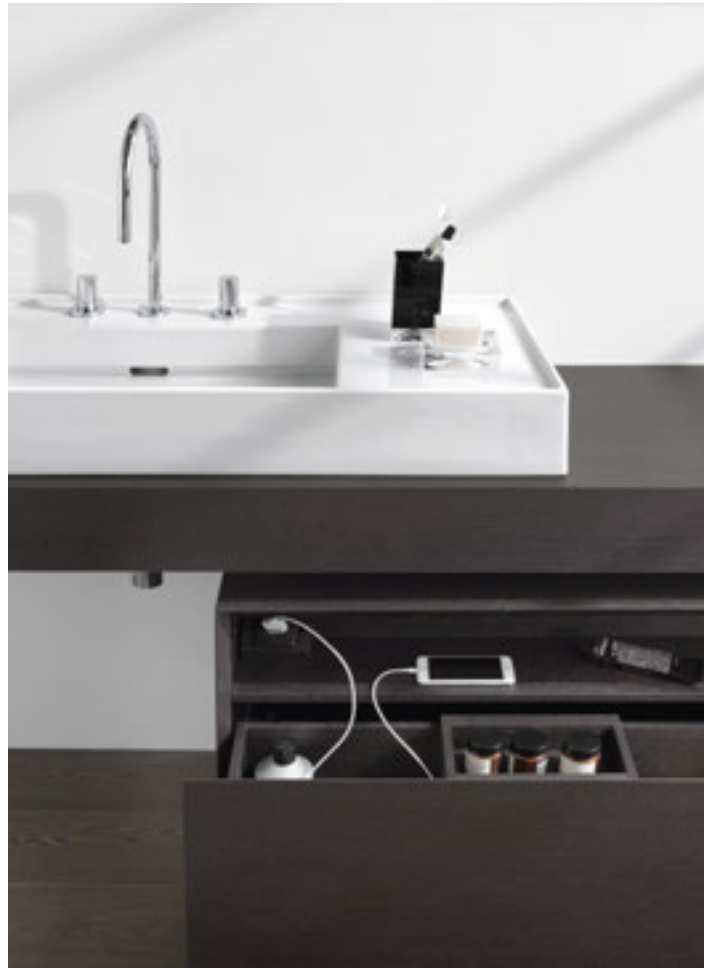

KARTELL BY LAUFEN washbasin 90, undersurface ground; basin mixer
BOUTIQUE countertop; drawer element with organiser