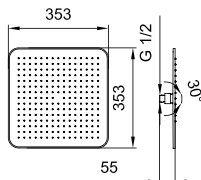

302 x 302 mm

Colours: .004

3679810041401

Square rain shower head, 353 x 353 mm

353 x 353 mm

Colours: .004

3679810042101

Round rain shower head, Ø 206 mm