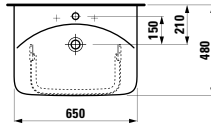

810703

Washbasin

650 x 480 x 65 (145) mm

Colours: .000

Options: .104 .108

401221 CASE

Vanity unit, 1 drawer

645 x 430 x 425 mm

Colours: .463 .475 .519 .548 .999