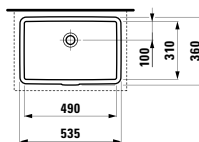

812431

Under-mounted washbasin, rectangular, ground

490 x 310 x 155 mm

Colours: .000

Options: .109 .155

●/○