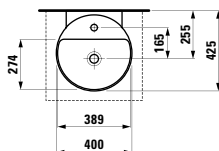

813281

Small washbasin, undersurface ground
400 x 425 x 115 mm

Colours: .000 .400 .757

Options: .104 .109 .112