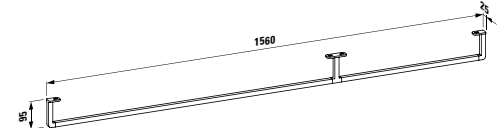

PALOMBA COLLECTION

814808

Vanity washbasin, asymmetrical

1600 x 500 x 40 (180) mm

Colours: .000 .400

Options: .104 .109 .111

●/○

407404

Vanity unit, 4 drawers

1585 x 495 x 590 mm

Colours: .220 .222 .223

381803

Towel holder, chromed

1560 x 25 x 95 mm

Colours: .004

814809

Double vanity washbasin

1600 x 500 x 40 (180) mm

Colours: .000 .400

Options: .104 .109 .111

●/○

407454

Vanity unit, 4 drawers

1585 x 495 x 590 mm

Colours: .220 .222 .223

381804

Towel holder, chromed

1560 x 25 x 95 mm

Colours: .004

811804

Washbasin with integrated pedestal,

with wall connection

525 x 435 x 900 mm

Colours: .000 .400

Options: .104 .109

●/○

811803

Freestanding washbasin

525 x 400 x 900 mm

Colours: .000 .400

Options: .104 .109

●/○