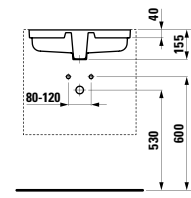

812431

Under-mounted washbasin, rectangular, ground

490 x 310 x 155 mm

Colours: .000

Options: .109 .155

●/○