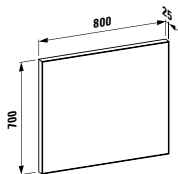

FRAME 25

447404

Mirror with aluminium frame, 800 mm

800 x 25 x 700 mm

Colours: .144

447491

LED light element, horizontal,
800 mm

800 x 25 x 25 mm