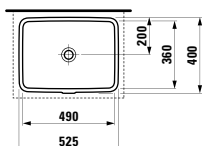

811961 LAUFEN PRO S

Under-mounted washbasin, ground
490 x 360 x 170 mm

Colours: .000 .400

Options: .109

○