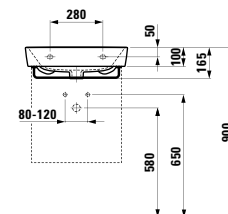

811543

Countertop washbasin
540 x 435 x 165 mm

Colours: .000

Options: .104 .109

●/○

425162

Vanity unit, 2 drawers, incl. drawer organiser,
matching washbasin 811543

500 x 370 x 565 mm

Colours: .264 .265 .463 .475