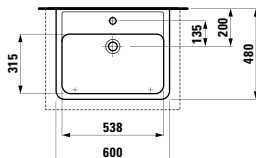

817952

Washbasin, undersurface ground

600 x 480 x 115 mm

Colours: .000 .400

Options: .104

●