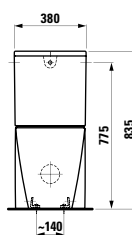

824331

Floorstanding WC, close-coupled, washdown, rimless

660 x 370 x 440 (430) mm

Colours: .000 .020 .400 .757

Options: .000