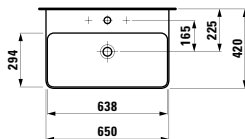

810284

Washbasin

650 x 420 x 115 mm

Colours: .000 .400 .757

Options: .104 .108 .109 .111 .112 .158

410162 SPACE

Vanity unit, 2 drawers

635 x 410 x 520 mm

Colours: .100 .101 .103 .999