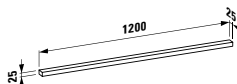

447407

Mirror with aluminium frame, 1200 mm

1200 x 25 x 700 mm

Colours: .144

447521

LED light element, horizontal, 1200 mm

1200 x 25 x 25 mm