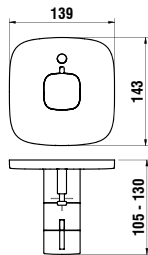

3237560040001 CITYPLUS

Set for concealed thermostatic bath mixer, with 2-way diverter

Colours: .004

3799840040701

Extension ring ,city' 15 mm, matches angular set 15 mm

Colours: .004

3799840040801

Extension ring ,city' 30 mm, matches angular set 30 mm

Colours: .004