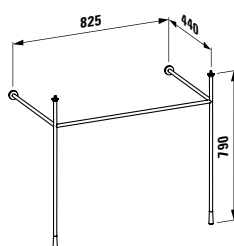

385336

Washbasin frame, chromed

825 x 440 x 790

Colours: .004 .450