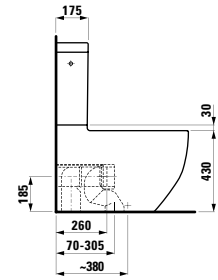

PALOMBA COLLECTION

824806

Floorstanding WC, close-coupled, washdown, with flushing rim, outlet horizontal or vertical
700 x 360 x 460 (430) mm

Colours: .000 .400

Options: .000

828801

Cistern, rear water inlet (centre)
345 x 165 x 435 mm

Colours: .000

828802

Cistern, side water inlet (left or right)
345 x 165 x 435 mm

Colours: .000