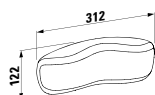

294103

Neck cushion, black, self-adhesive, for curved bathtub contours, black

355 x 190 x 50

Colours: .016

Options: .000