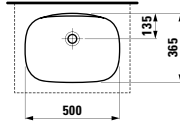

817302

Drop-in washbasin

500 x 365 x 40 (150) mm

Colours: .000 .400 .757

Options: .109 .112