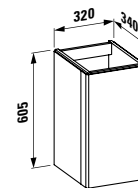

810302

Washbasin
560 x 450 x 120 mm

Colours: .000 .400 .757

Options: .104 .109 .111 .112