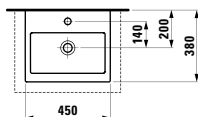

815433

Small washbasin, undersurface ground
450 x 380 x 140 mm

Colours: .000

Options: .104 .109

●/○

401131 CASE

Vanity unit, 1 drawer
490 x 455 x 455 mm

Colours: .463 .475 .519 .548 .999

401132 CASE

Vanity unit, 2 drawers
490 x 455 x 455 mm

Colours: .463 .475 .519 .548 .999