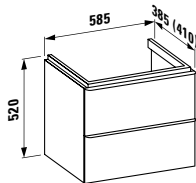

810283

Washbasin

600 x 420 x 115 mm

Colours: .000 .400 .757

Options: .104 .108 .109 .111 .112 .158

410142 SPACE

Vanity unit, 2 drawers

585 x 410 x 520 mm

Colours: .100 .101 .103 .999