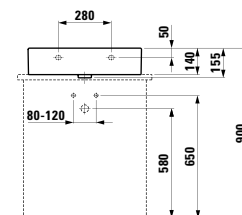

817434

Washbasin, undersurface ground

600 x 460 x 140 mm

Colours: .000

Options: .104 .108 .109