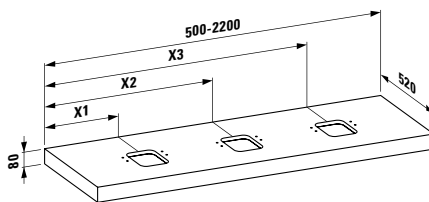

405170

Countertop, made-to-measure, 500-2200 mm,
(custom order via order form)

500-2200 x 520 x 80 mm

Colours: .463 .519 .548