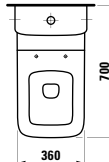

828701

Cistern, rear water inlet (centre)

360 x 150 x 420 mm

Colours: .000

Options: .871

828702

Cistern, side water inlet (left or right)

360 x 150 x 420 mm

Colours: .000

Options: .872