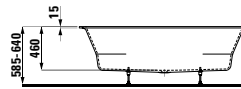

294103

Neck cushion, black, self-adhesive, for curved bathtub contours, black

355 x 190 x 50

Colours: .016

Options: .000

241950 LAUFEN PRO

Bathtub, drop-in version, oval, made of Marbond composite material

1800 x 800 x 460 mm

Colours: .000

Options: .000