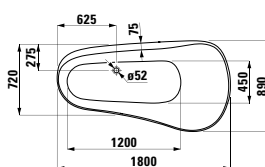

294103

Neck cushion, black, self-adhesive, for curved bathtub contours, black

Couleurs: .016

Options: .000