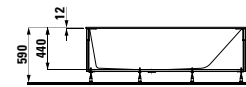

294680

Neck cushion, black, self-adhesive,
for straight bathtub contours, black
312 x 122 x 50 mm

Colours: .016