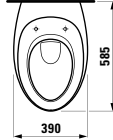

821971

Floorstanding WC, washdown, with flushing rim, outlet horizontal or vertical

585 x 390 x 415

Colours: .400

Options: .000