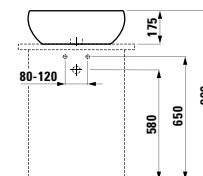

520 x 520 x 175 mm

Colours: .400

Options: .104 .109

424023

Vanity unit, 800 mm, centre cut-out, 2 drawers

800 x 500 x 330 mm

Colours: .630 .631

424121