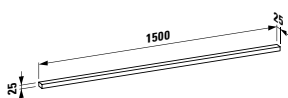

1500 x 25 x 700 mm

Colours: .144

447541

LED light element, horizontal, 1500 mm

1500 x 25 x 25 mm

447542

LED light element, horizontal, with switch, 1500 mm

500 mm