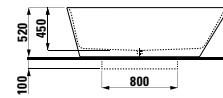

226332

Freestanding bathtub, made of Sentec solid surface

1715 x 815 x 450 (520) mm

Colours: .000

Options: .000