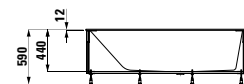

294680

Neck cushion, black, self-adhesive, for straight bathtub contours, black

312 x 122 x 50 mm

Colours: .016