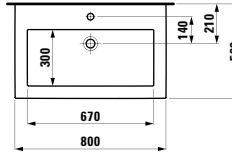

860335

Combipack 800 mm, washbasin ,slim' with vanity unit with 2 drawers, incl. drawer organiser

800 x 500 x 725 mm

Colours: .640 .641 .642

Options: .104

washbasin only available in color .000