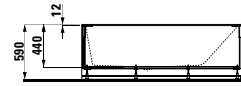

1700 x 860 x 440 (590) mm

Colours: .000

Options: .616

294680

Neck cushion, black, self-adhesive, for straight bathtub contours, black

312 x 122 x 50 mm

Colours: .016

222332 KARTELL BY LAUFEN