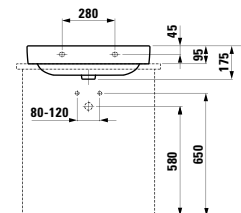

816964

Washbasin, undersurface ground

650 x 465 x 95 mm

Colours: .000 .400

Options: .104 .108 .109