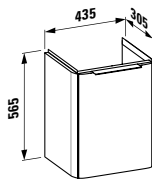

815543

Small countertop washbasin
480 x 360 x 145 mm

Colours: .000

Options: .104 .109

●/○

425151

Vanity unit, 1 door, left hinged, 1 glass shelf,
matching small washbasin 815543

435 x 305 x 565 mm

Colours: .264 .265 .463 .475

425152

Vanity unit, 1 door, right hinged, 1 glass shelf,
matching small washbasin 815543

435 x 305 x 565 mm

Colours: .264 .265 .463 .475