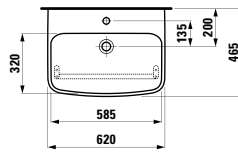

811545

Countertop washbasin

620 x 465 x 165 mm

Colours: .000

Options: .104 .109 .111 .112

●/○