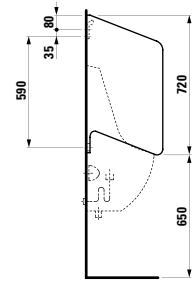

URINALS

847600 RION

Ceramic urinal divider

400 x 90 x 720 mm

Colours: .000

Options: .000

Matching installation systems can be found in the LIS chapter.