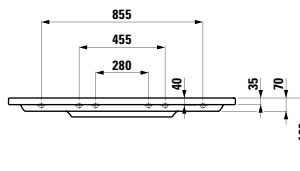

870434

Shelf, made from sanitary ceramic, wall-hung, cuttable to 650 mm

1200 x 380 x 35 (100) mm

Colours: .000

Options: .000 .710 .711 .712