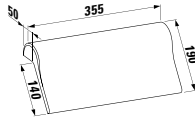

1700 x 860 x 440 (590) mm

Colours: .000

Options: .616

294680

Neck cushion, black, self-adhesive, for straight bathtub contours, black

312 x 122 x 50 mm

Colours: .016

222332 KARTELL BY LAUFEN