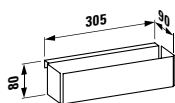

360 x 305 x 1800 mm

Colours: .170 .171

495411

Wall-hung box for internal drawer shelf,
powder-coated matt white

400 x 100 x 100 mm

Colours: .017

Matching furniture
can be found in
the BOUTIQUE chapter.
Matching mirrors and
mirror cabinets can be found
in the FRAME 25 chapter.