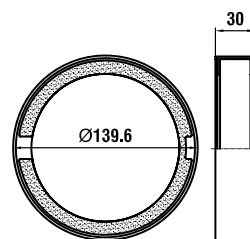

3799840040601

Extension ring ,twin' 30 mm, matches round set
30 mm

Colours: .004