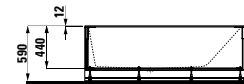

Options: .616

294680

Neck cushion, black, self-adhesive, for straight bathtub contours, black

312 x 122 x 50 mm

Colours: .016

223331

Bathtub, drop-in version, made of Sentec solid surface, with tap bank on left-hand side, with slot overflow in the side at the front, with frame