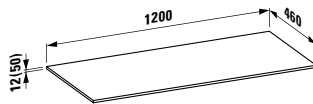

407780

Countertop made of cultured marble, glossy white, without cut-out

1800 x 460 x 12 mm

Colours: .631