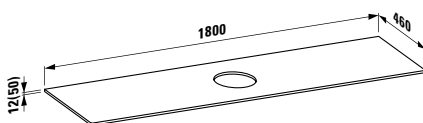

407781

Countertop made of cultured marble, glossy white, with centre cut-out for bowl washbasin 812331

1800 x 460 x 12 mm

Colours: .631