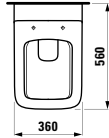

819700

Pedestal matches washbasins 810701, 810702, 810703, 810704, 8107038

205 x 200 x 760 mm

Colours: .000

Options: .000

820706

Wall-hung WC, washdown, rimless

560 x 360 x 345 (430) mm

Colours: .000

Options: .000