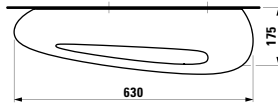

Ceramic shelf, with towel slot

630 x 175 x 50 mm

Colours: .000

Options: .000*

*screwed (screws included)

490950 CASE

Towel holder for furniture, 270 mm

270 x 60 x 15 mm