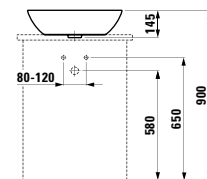

812302 INO

Bowl washbasin

500 x 350 x 130 mm

Colours: .000 .400 .757

Options: .109 .112