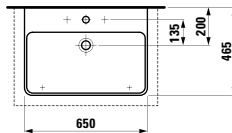

816964

Washbasin, undersurface ground

650 x 465 x 95 mm

Colours: .000 .400

Options: .104 .108 .109