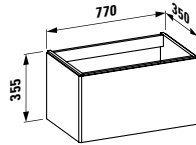

813301

Vanity washbasin, shelf left

900 x 450 x 120 mm

Colours: .000 .400 .757

Options: .104 .109 .111 .112

425401

Vanity unit made of aluminium, 1 drawer, aluminium

770 x 350 x 355 mm

Colours: .170 .171

813302

Vanity washbasin, shelf right

900 x 450 x 120 mm

Colours: .000 .400 .757

Options: .104 .109 .111 .112