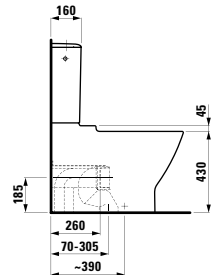

828701

Cistern, rear water inlet (centre)

360 x 150 x 420 mm

Colours: .000

Options: .871

828702

Cistern, side water inlet (left or right)

360 x 150 x 420 mm

Colours: .000

Options: .872