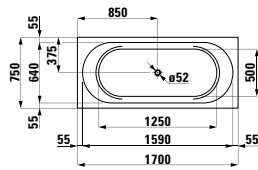

1700 x 750 x 460 mm

Colours: .000

Options: .000

294103

Neck cushion, black, self-adhesive, for curved bathtub contours, black

355 x 190 x 50

Colours: .016

Options: .000