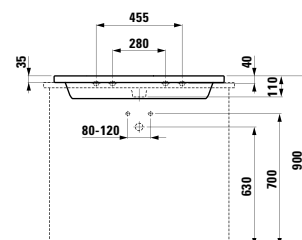

816434 LIVING SQUARE

Drop-in washbasin, wall-mounted

900 x 480 x 40 (120) mm

Colours: .000

Options: .104 .108 .109