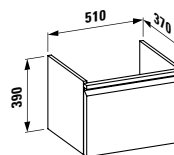

LAUFEN PRO S

818958

Washbasin ,compact'

550 x 380 x 95 mm

Colours: .000 .400

Options: .104 .109 .142 .156

●/○