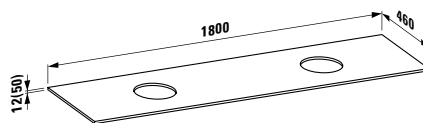

1800 x 460 x 12 mm

Colours: .631

407784

Countertop made of cultured marble, glossy white, with cut-out left and right for bowl washbasin 812331

1800 x 460 x 12 mm

Colours: .631

407851

Drawer element, 900 mm, 1 drawer, with cut-out variants for washbasins 816332, 816333, 810334, 810335, 815331, 812331, 812332 (custom order via order form)