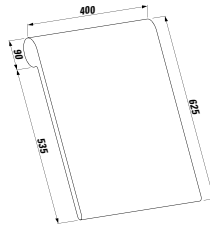

SENTEC BATHTUBS

231282 VAL

Freestanding bathtub, made of Sentec solid surface,
with integrated overflow and feet

1300 x 1300 x 505 (550) mm

Colours: .000

Options: .000

292340

Backrest, light grey

400 x 90 x 640 mm

Colours: .087