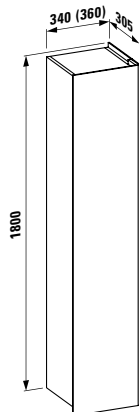

425452

Tall cabinet made of aluminium, 1 door, right hinged,
5 shelves each in the body and door

360 x 305 x 1800 mm

Colours: .170 .171

495411

Wall-hung box for internal drawer shelf,
powder-coated matt white

400 x 100 x 100 mm

Colours: .017

Matching furniture
can be found in
the BOUTIQUE chapter.
Matching mirrors and
mirror cabinets can be found
in the FRAME 25 chapter.