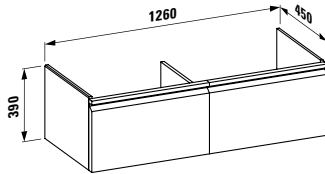

814968

Double washbasin
1300 x 460 x 95 mm

Colours: .000 .400

Options: .104 .108 .109

483571

Vanity unit, 2 drawers, incl. drawer organiser
1260 x 450 x 390 mm

Colours: .423 .463 .475 .479 .480 .999