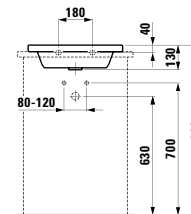

815435

Drop-in washbasin, wall-mounted,
undersurface ground

500 x 380 x 40 (120) mm

Colours: .000

Options: .104 .109

●/○