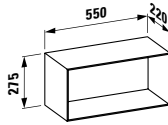

PALOMBA COLLECTION

407101

Rectangular box, horizontal

550 x 220 x 275 mm

Colours: .220 .223 .224

407152

Rectangular rear wall (orderable option)

535 x 4 x 260 mm

Colours: .200 .222 .226 .227