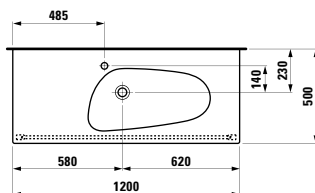

814806

Vanity washbasin, asymmetrical

1200 x 500 x 40 (180) mm

Colours: .000 .400

Options: .104 .109 .111

●/○

407304

Vanity unit, 4 drawers

1185 x 495 x 590 mm

Colours: .220 .222 .223