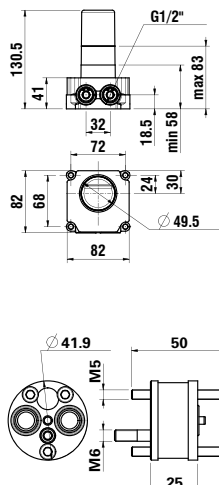

3769810001001

Simibox 1-Point concealed installation unit

3769840001251

Extension set 25 mm for Simibox 1-Point 25 mm