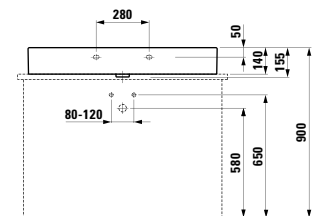

818438

Washbasin, undersurface ground

1000 x 460 x 140 mm

Colours: .000

Options: .104 .107 .109