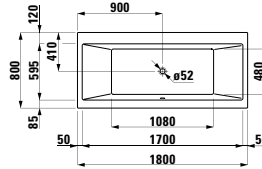

232950

Bathtub, drop-in version, with centre outlet, sanitary acrylic

1800 x 800 x 460 mm

Colours: .000

Options: .000