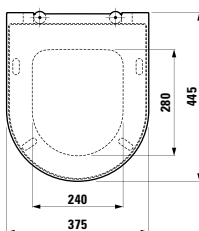

891330

WC seat and cover, removable / with lowering system

Colours: .000 .020 .757 .759

Options: .000