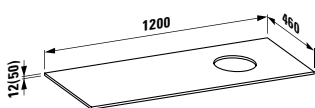

407723

Countertop made of cultured marble, glossy white, with cut-out right for bowl washbasin 812331

1200 x 460 x 12 mm

Colours: .631