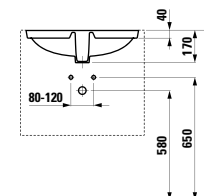

811968 LAUFEN PRO S

Under-mounted washbasin, ground
550 x 380 x 170 mm

Colours: .000 .400

Options: .109

○