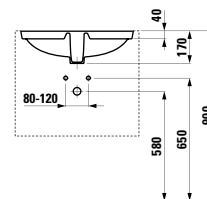

811968

Under-mounted washbasin, ground

550 x 380 x 170 mm

Colours: .000 .400

Options: .109