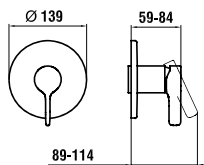

3317060040001 CURVEPRIME

Set for concealed shower mixer, with one outlet

Colours: .004