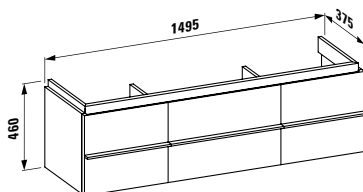

Colours: .000

Options: .104 .108 .135 .147

812706

Vanity washbasin, cutable to 900 mm,
with chromed towel holder
1500 x 510 x 110 mm

Colours: .000

Options: .104 .108 .135 .147

401351 CASE

Vanity unit, 1 drawer and 2 doors,
with 2 glass shelves