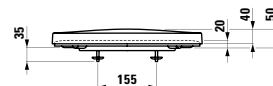

894281

WC seat and cover, removable, with lowering system

Colours: .000 .757

Options: .000