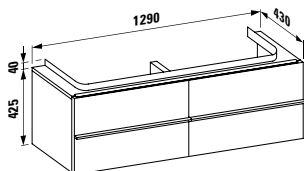

810708

Double washbasin

1300 x 480 x 65 (145) mm

Colours: .000

Options: .104 .108

401331 CASE

Vanity unit, 2 drawers

1290 x 430 x 425 mm

Colours: .463 .475 .519 .548 .999

401332 CASE

Vanity unit, 4 drawers, incl. drawer organiser

1290 x 430 x 425 mm

Colours: .463 .475 .519 .548 .999

381707

Towel holder for the left-hand side, chromed, matches washbasins 810702, 810703, 810704, 810708, 816706

Colours: .004

Options: .000

381708

Towel holder for the right-hand side, chromed, matches washbasins 810701, 810702, 810703, 810704, 810708, 816705

Colours: .004

Options: .000