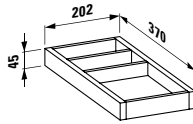

492401

Small organiser for drawer (not suitable for:
424053, 424151, 424152, 424360)

370 x 202 x 45 mm

Colours: .630 .631