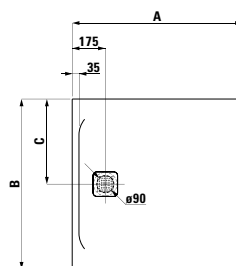

Order no.	A / mm	B / mm	C / mm	D / mm
21095.0	800	800	400	29
21095.6	900	900	450	30
21195.2	1000	1000	500	33
21195.8	1200	1200	600	33