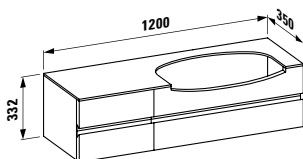

424152

Vanity unit, 1200 mm, cut-out right,
3 drawers

1200 x 350 x 330 mm

Colours: .630 .631