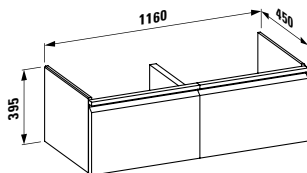

LAUFEN PRO S

814966

Double washbasin
1200 x 460 x 95 mm

Colours: .000 .400

Options: .104 .108 .109

483563

Vanity unit, 2 drawers, incl. drawer organiser
1160 x 450 x 395 mm

Colours: .423 .463 .475 .479 .480 .999

483564

Vanity unit, 2 drawers and interior drawer,
incl. drawer organiser

1160 x 450 x 395 mm

Colours: .423 .463 .475 .479 .480 .999