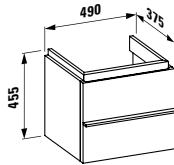

LIVING SQUARE

815434

Small washbasin
500 x 380 x 40 (120) mm

Colours: .000

Options: .104 .109

●/○

401141 CASE

Vanity unit, 1 drawer
490 x 375 x 455 mm

Colours: .463 .475 .519 .548 .999