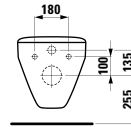

820703

Wall-hung WC ,compact', washdown, with flushing rim

490 x 360 x 345 (430) mm

Colours: .000

Options: .000