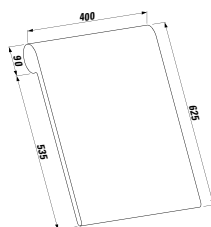

292340

Backrest, light grey

400 x 90 x 640 mm

Colours: .087