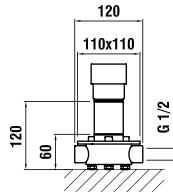

3709850000001

Rough-in set for column bath mixer