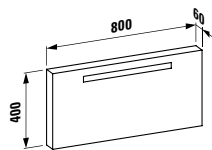

448431

Mirror with integrated lighting,
1200 mm frame and demister (mirror heating)
1200 x 60 x 400 mm

Colours: .200