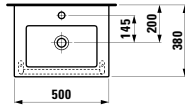

LIVING SQUARE

815434

Small washbasin
500 x 380 x 40 (120) mm

Colours: .000

Options: .104 .109

●/○

401141 CASE

Vanity unit, 1 drawer
490 x 375 x 455 mm

Colours: .463 .475 .519 .548 .999