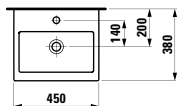

LIVING CITY

815432

Small washbasin
450 x 380 x 140 mm

Colours: .000

Options: .104 .109

●/○

401111 CASE

Vanity unit, 1 drawer
440 x 375 x 455 mm

Colours: .463 .475 .519 .548 .999

401112 CASE

Vanity unit, 2 drawers
440 x 375 x 455 mm

Colours: .463 .475 .519 .548 .999