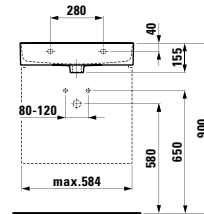

810283

Washbasin

600 x 420 x 115 mm

Colours: .000 .400 .757

Options: .104 .108 .109 .111 .112 .158

410142 SPACE

Vanity unit, 2 drawers

585 x 410 x 520 mm

Colours: .100 .101 .103 .999