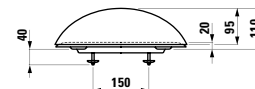

892971

WC seat and cover, removable, with lowering system

Colours: .000

Options: .000