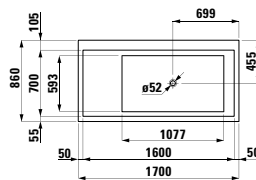

1700 x 860 x 440 (590) mm

Couleurs: .000

Options: .616

294680

Neck cushion, black, self-adhesive, for straight bathtub contours, black

Couleurs: .016

BATHTUBS WITH LIGHTING / WHIRL SYSTEMS

224331 KARTELL BY LAUFEN