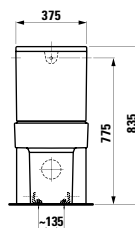

824281

Floorstanding WC, close-coupled, washdown, rimless, outlet horizontal or vertical

660 x 390 x 440 (430) mm

Colours: .000 .400 .757

Options: .000