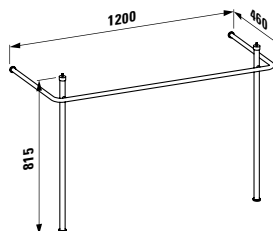

385963

Washbasin frame, chromed

Colours: .004