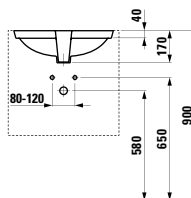

811966

Under-mounted washbasin, with tap bank, ground

490 x 360 x 170 mm

Colours: .000 .400

Options: .104 .108 .109