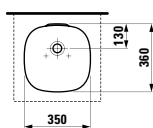

812300 INO

Bowl washbasin

350 x 350 x 130 mm

Colours: .000 .400 .757

Options: .109 .112