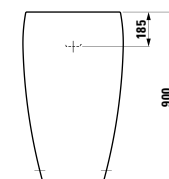

811972

Freestanding washbasin,
with concealed overflow,
incl. ceramic waste cover
530 x 530 x 900 mm

Colours: .400

Options: .104 .109

●/○