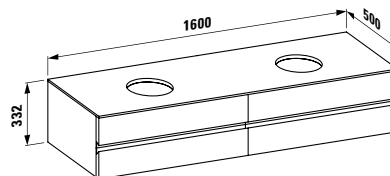

424244

Vanity unit, 1600 mm, cut-out left and right,
2 drawers

1600 x 500 x 330 mm

Colours: .630 .631

813972

Semi-recessed washbasin,
with concealed overflow,
incl. ceramic waste cover

750 x 500 x 150 mm

Colours: .400

Options: .104