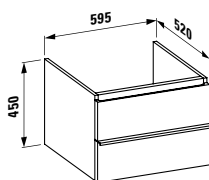

405214

Drawer element, 600 mm, with 2 drawers

595 x 520 x 450 mm

Colours: .463 .519 .548