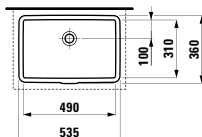

812431 LIVING CITY

Under-mounted washbasin, rectangular, ground
490 x 310 x 155 mm

Colours: .000

Options: .109 .155

●/○