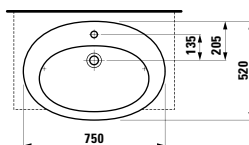

BOWL WASHBASINS

818973 ILBAGNOALESSI ONE

Bowl washbasin, shelf positionable right or left, incl. ceramic waste cover

800 x 420 x 145 mm

Colours: .400

Options: .112

816802 PALOMBA COLLECTION

Bowl washbasin