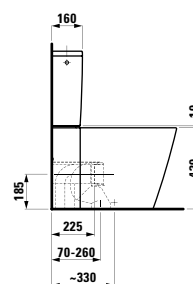

824331

Floorstanding WC, close-coupled, washdown, rimless

660 x 370 x 440 (430) mm

Colours: .000 .020 .400 .757

Options: .000