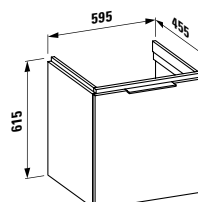

407569

Vanity unit with two drawers, incl. organiser, for washbasin 810333, 810338, 810339, 813332

Colours: .640 .641 .642

407642

Vanity unit, 2 drawers, incl. drawer organiser, for washbasin 813332

1190 x 455 x 615 mm

Colours: .631 .633 .634 .635