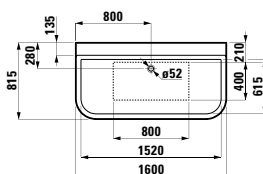

Colours: .000 .400 .757

Options: .112

220347

Bathtub, made of Sentec solid surface, with wall
connection, tap bank and integrated overflow
1600 x 815 x 460 (535) mm

Colours: .000

Options: .000

292340

Backrest, light grey
400 x 90 x 640 mm