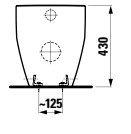

822956

Floorstanding WC, washdown, rimless, outlet horizontal or vertical

530 x 360 x 430 mm

Colours: .000 .049 .400

Options: .000