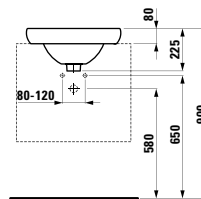

424141

Vanity unit, 1200 mm, cut-out left,
3 drawers

1200 x 500 x 330 mm

Colours: .630 .631