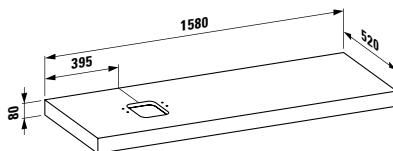

405152

Countertop, 1600 mm, with cut-out left
1580 x 520 x 80 mm

Colours: .463 .519 .548