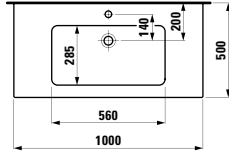

LAUFEN PRO S

860965

Combipack 1000 mm, washbasin ,slim'
with vanity unit ,Pro' with drawer

1000 x 500 x 460 mm

Colours: .423 .463 .475 .479 .480

Options: .104

washbasin only available in color .000