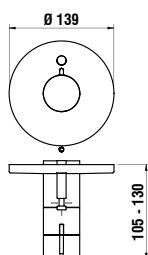

3799840040501

Extension ring ,twin' 15 mm, matches round set 15 mm

Colours: .004

3799840040601

Extension ring ,twin' 30 mm, matches round set 30 mm

Colours: .004

3336260040001 TWINPLUS

Set for concealed thermostatic shower mixer, with one outlet, with accessories

Colours: .004