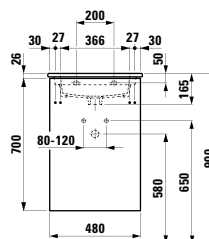

407552

Vanity unit, 2 drawers, incl. drawer organiser
595 x 455 x 615 mm

Colours: .631 .633 .634 .635

407551

Vanity unit, 1 drawer and internal shelf, incl. drawer organiser

595 x 455 x 615 mm

Colours: .631 .633 .634 .635

860331

Combipack 500 mm, washbasin ,slim' with vanity unit with 2 drawers, incl. drawer organiser

500 x 500 x 725 mm

Colours: .640 .641 .642

Options: .104

washbasin only available in color .000