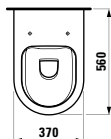

KARTELL BY LAUFEN

823336

Floorstanding WC, washdown, rimless, outlet horizontal or vertical

560 x 370 x 430 mm

Colours: .000 .020 .400 .757

Options: .000