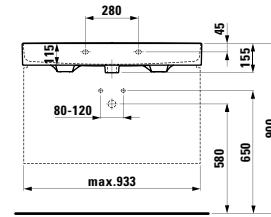

810287

Washbasin

950 x 420 x 115 mm

Colours: .000 .400 .757

Options: .104 .107 .108 .109 .111 .112 .115 .158

410202 SPACE

Vanity unit, 2 drawers

935 x 410 x 520 mm

Colours: .100 .101 .103 .999