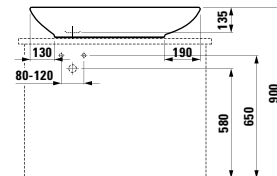

816801 PALOMBA COLLECTION

Bowl washbasin

900 x 420 x 160 mm

Colours: .000 .400

Options: .112