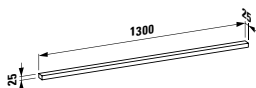

FRAME 25

447408

Mirror with aluminium frame, 1300 mm

1300 x 25 x 700 mm

Colours: .144

447531

LED light element, horizontal, 1300 mm

1300 x 25 x 25 mm