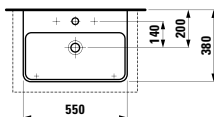

817958

Washbasin ,compact', undersurface ground

550 x 380 x 95 mm

Colours: .000 .400

Options: .104 .109

●/○