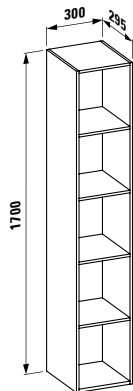

410900

Tall cabinet with open front, 4 shelves

300 x 295 x 1700 mm

Colours: .100 .101 .103 .999