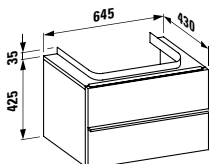

PALACE

810704

Washbasin

700 x 480 x 65 (145) mm

Colours: .000

Options: .104 .108

401221 CASE

Vanity unit, 1 drawer

645 x 430 x 425 mm

Colours: .463 .475 .519 .548 .999