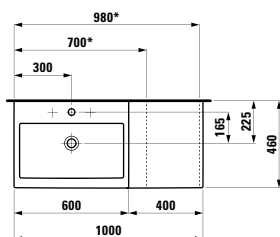

401281 CASE

Vanity unit, 1 drawer
990 x 455 x 455 mm

Colours: .463 .475 .519 .548 .999

401282 CASE

Vanity unit, 2 drawers
990 x 455 x 455 mm

Colours: .463 .475 .519 .548 .999