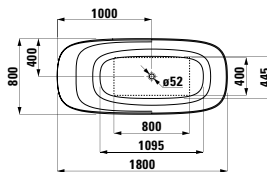

230302

Freestanding bathtub, made of Sentec solid surface,
with integrated head rest

1800 x 800 x 455 (520) mm

Colours: .000

Options: .000