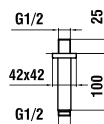

3669800040011

Ceiling bracket for rain shower head, with square rosette, 100 mm

Colours: .004