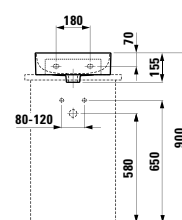

813281 VAL

Small washbasin, undersurface ground

400 x 425 x 115 mm

Colours: .000 .400 .757

Options: .104 .109 .112

◆ ●/○