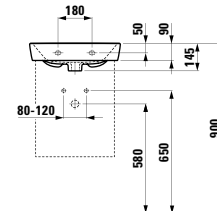

815543

Small countertop washbasin
480 x 360 x 145 mm

Colours: .000

Options: .104 .109

●/○

425151

Vanity unit, 1 door, left hinged, 1 glass shelf,
matching small washbasin 815543

435 x 305 x 565 mm

Colours: .264 .265 .463 .475

425152

Vanity unit, 1 door, right hinged, 1 glass shelf,
matching small washbasin 815543

435 x 305 x 565 mm

Colours: .264 .265 .463 .475