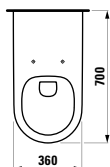

821960 PRO LIBERTY

Wall-hung WC ,liberty', washdown, without flushing rim, barrier-free

700 x 365 x 335 (450) mm

Colours: .000

Options: .000