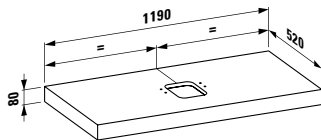

405141

Countertop, 1200 mm, with centre cut-out

1190 x 520 x 80 mm

Colours: .463 .519 .548