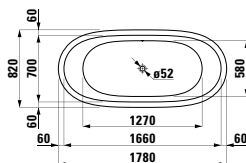

245971

Bathtub, fitted version, with centre outlet,
with frame, made of Sentec solid surface

1780 x 820 x 460 (610) mm

Colours: .000

Options: .000 .605 .615 .625