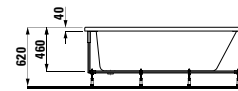

223511 SOLUTIONS

Space-saving bathtub, fitted version, right-hand corner, sanitary acrylic

1700 x 750 x 460 mm

Colours: .000

Options: .000