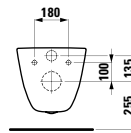

820956

Wall-hung WC, washdown, with flushing rim

530 x 360 x 340 (430) mm

Colours: .000 .049 .400

Options: .000