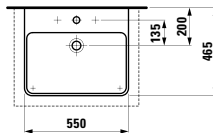

816962

Washbasin, undersurface ground

550 x 465 x 95 mm

Colours: .000 .400

Options: .104 .108 .109

●/●●●/○