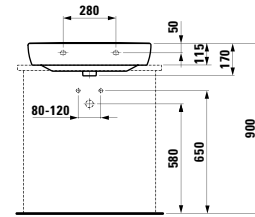

LAUFEN PRO A

817953

Washbasin, undersurface ground

650 x 480 x 115 mm

Colours: .000 .400

Options: .104