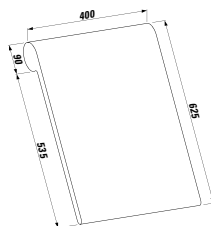

292340

Backrest, light grey

400 x 90 x 640 mm

Colours: .087

245972 ILBAGNOALESSI ONE

Freestanding bathtub, made of Sentec solid surface, with centre outlet, with lifting system

1830 x 870 x 460 (530) mm

Colours: .000

Options: .000 .605 .615 .625