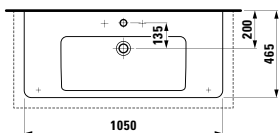

402452 BASE

Vanity unit, 2 drawers, incl. drawer organiser

1010 x 440 x 530 mm

Colours: .260 .261 .262 .263 .999

385961

Washbasin frame, chromed

Colours: .004

816966

Washbasin, undersurface ground

1050 x 460 x 95 mm

Colours: .000 .400

Options: .104 .108 .109