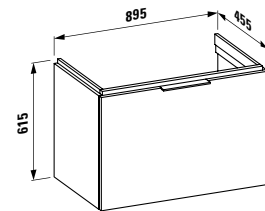

407602

Vanity unit, 2 drawers, incl. drawer organiser
895 x 455 x 615 mm

Colours: .631 .633 .634 .635

407601

Vanity unit, 1 drawer and internal shelf,
incl. drawer organiser

895 x 455 x 615 mm

Colours: .631 .633 .634 .635