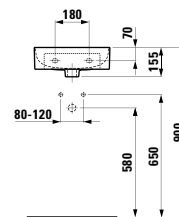

811281

Small washbasin
400 x 425 x 115 mm

Colours: .000 .400 .757

Options: .104 .109 .112