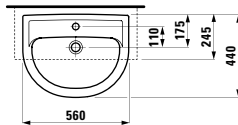

812951

Semi-recessed washbasin

560 x 440 x 165 mm

Colours: .000 .400

Options: .104