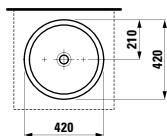

812962

Bowl washbasin

420 x 420 x 140 mm

Colours: .000 .400

Options: .109