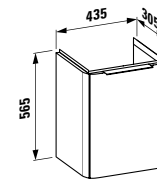

815543

Small countertop washbasin
480 x 360 x 145 mm

Colours: .000

Options: .104 .109

●/○

425151

Vanity unit, 1 door, left hinged, 1 glass shelf,
matching small washbasin 815543

435 x 305 x 565 mm

Colours: .264 .265 .463 .475

425152

Vanity unit, 1 door, right hinged, 1 glass shelf,
matching small washbasin 815543

435 x 305 x 565 mm

Colours: .264 .265 .463 .475