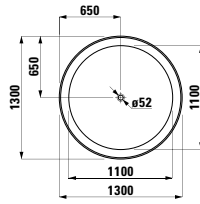

231282

Freestanding bathtub, made of Sentec solid surface, with integrated overflow and feet

1300 x 1300 x 505 (550) mm

Colours: .000

Options: .000