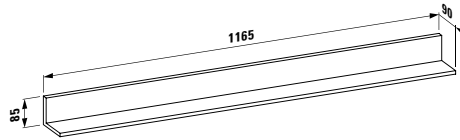

409031

Drawer element 1200, 1 drawer, with cut-out left
1200 x 380 x 360 mm

Colours: .250 .251

409245

Internal shelf for drawer element
1200 x 380 mm, with provision for a socket
1165 x 90 x 85 mm

Colours: .250 .251