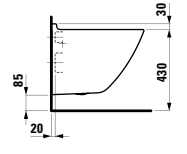

820703

Wall-hung WC ,compact', washdown, with flushing rim

490 x 360 x 345 (430) mm

Colours: .000

Options: .000