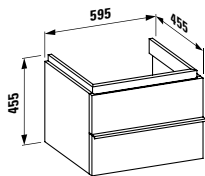

817433

Washbasin

600 x 460 x 140 mm

Colours: .000

Options: .104 .108 .109

401181 CASE

Vanity unit, 1 drawer

595 x 455 x 455 mm

Colours: .463 .475 .519 .548 .999