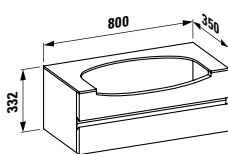

424053

Vanity unit, 800 mm, centre cut-out, 1 drawer

800 x 350 x 330 mm

Colours: .630 .631