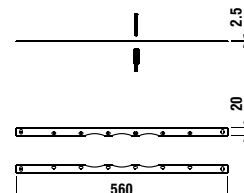

37798000030001

Mounting aid for Simibox 1-Point