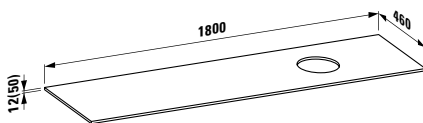

1800 x 460 x 12 mm

Colours: .631

407783

Countertop made of cultured marble, glossy white, with cut-out right for bowl washbasin 812331

1800 x 460 x 12 mm

Colours: .631

407801

Drawer element, 600 mm, 1 drawer, with cut-out variants for washbasins 816332, 815331, 812331 (custom order via order form)