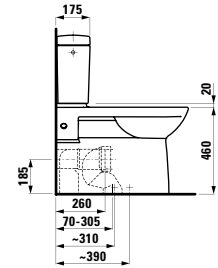

824955

Floorstanding WC ,comfort', close-coupled, washdown, with flushing rim, outlet horizontal or vertical

700 x 360 x 480 (460) mm

Colours: .000 .049 .400

Options: .000 .231

826951

Cistern, rear water inlet (centre)
380 x 175 x 360 mm

Colours: .000 .049

Options: .871

826952

Cistern, side water inlet (left or right)

380 x 175 x 360 mm

Colours: .000 .049

Options: .872

826953

Cistern, side water inlet bottom left

380 x 175 x 360 mm

Colours: .000 .049

Options: .873

824956

Floorstanding WC, close-coupled, washdown, with flushing rim, outlet horizontal

670 x 360 x 420 (400) mm

Colours: .000 .049 .400

Options: .000