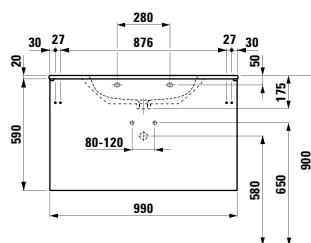

864962

Combipack 1000 mm, washbasin ,slim' with vanity unit ,Base' with 2 drawers, incl. drawer organiser

1000 x 500 x 610 mm

Colours: .260 .261 .262 .263 .999

washbasin only available in color .000