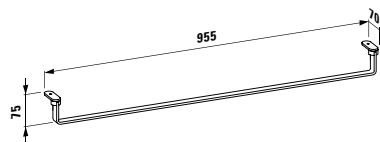

895424

Towel holder, chromed
555 x 70 x 75 mm

Colours: .004

895426

Towel holder, chromed
955 x 70 x 75 mm

Colours: .004

818432

Washbasin, shelf right
1000 x 460 x 140 mm

Colours: .000

Options: .104 .108 .109 .135