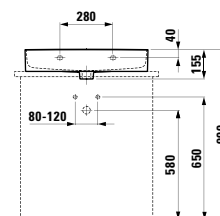

810284

Washbasin

650 x 420 x 115 mm

Colours: .000 .400 .757

Options: .104 .108 .109 .111 .112 .158

410162 SPACE

Vanity unit, 2 drawers

635 x 410 x 520 mm

Colours: .100 .101 .103 .999

402312 BASE

Vanity unit, 2 drawers, incl. drawer organiser

635 x 390 x 530 mm

Colours: .260 .261 .262 .263 .999

816284

Washbasin, undersurface ground

650 x 420 x 115 mm

Colours: .000 .400 .757

Options: .104 .108 .109 .111 .112 .158

810285

Washbasin

750 x 420 x 115 mm

Colours: .000 .400 .757

Options: .104 .108 .109 .111 .112 .158

410182 SPACE

Vanity unit, 2 drawers

735 x 410 x 520 mm

Colours: .100 .101 .103 .999

402352 BASE

Vanity unit, 2 drawers, incl. drawer organiser

735 x 390 x 530 mm

Colours: .260 .261 .262 .263 .999

816285

Washbasin, undersurface ground

750 x 420 x 115 mm

Colours: .000 .400 .757

Options: .104 .108 .109 .111 .112 .158