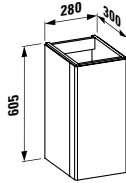

815301

Small washbasin
450 x 410 x 120 mm

Colours: .000 .400 .757

Options: .104 .109 .111 .112