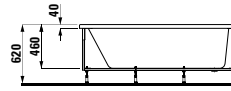

ACRYLIC BATHTUBS

223521 SOLUTIONS

Space-saving bathtub, fitted version,
left-hand corner, sanitary acrylic

1700 x 750 x 620

Colours: .000

Options: .000