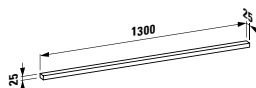

447532

LED light element, horizontal, with switch, 1300 mm

1300 mm

1300 x 25 x 25 mm