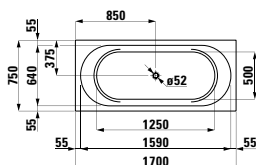

Options: .304

242950

Bathtub, rectangular,
made of Marbond composite material,
drop-in version

1700 x 750 x 460 mm

Colours: .000

Options: .000

294103

Neck cushion, black, self-adhesive,
for curved bathtub contours, black