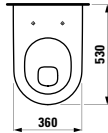

820959

Wall-hung WC, washout, with flushing rim

530 x 360 x 350 (430) mm

Colours: .000 .049 .400

Options: .000