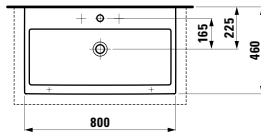

WASHBASINS UNDERSURFACE GROUND

817437 LIVING CITY

Washbasin, undersurface ground

800 x 460 x 140 mm

Colours: .000

Options: .104 .108 .109

●/●●●/○