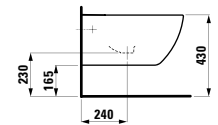

830801

Wall-hung bidet

540 x 360 x 265 (430) mm

Colours: .000 .400

Options: .304