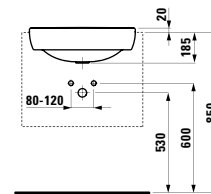

483081

Vanity unit, 2 drawers, incl. drawer organiser
1220 x 450 x 390 mm

Colours: .423 .463 .475 .999

483082

Vanity unit, 2 drawers and interior drawer,
incl. drawer organiser

1220 x 450 x 390 mm

Colours: .423 .463 .475 .999

812961

Semi-recessed washbasin
560 x 440 x 115 mm

Colours: .000 .400

Options: .104

●