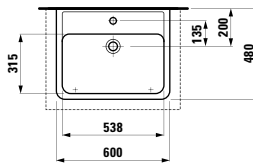

817952 LAUFEN PRO A

Washbasin, undersurface ground

600 x 480 x 115 mm

Colours: .000 .400

Options: .104