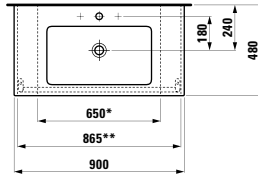

LIVING SQUARE

816433

Washbasin, cutable to 650 mm
900 x 480 x 40 (120) mm

Colours: .000

Options: .104 .108 .109 .135 .147

401261 CASE

Vanity unit, 1 drawer

895 x 475 x 455 mm

Colours: .463 .475 .519 .548 .999