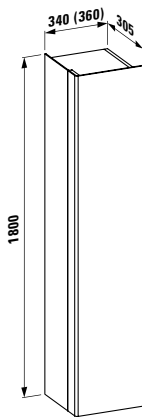

425451

Tall cabinet made of aluminium, 1 door, left hinged,
5 shelves each in the body and door

360 x 305 x 1800 mm

Colours: .170 .171