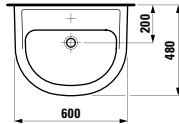

LAUFEN PRO B

810952

Washbasin

600 x 480 x 165 mm

Colours: .000 .400

Options: .104 .142*.156*

*washbasin only available in color .000

●/○