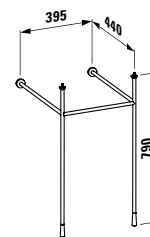

407851

Drawer element, 900 mm, 1 drawer, with cut-out variants for washbasins 816332, 816333, 810334, 810335, 815331, 812331, 812332 (custom order via order form)

895 x 455 x 415 mm

Colours: .631 .633 .634 .635

385334

Washbasin frame, chromed

395 x 440 x 790

Colours: .004 .450