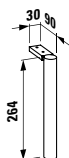

402991

Set of adjustable feet (2 pieces), height 283 mm, anodized aluminium surface

283 mm

Colours: .000

402992

Set of adjustable feet (2 pieces), height 293 mm, anodized aluminium surface

293 mm

Colours: .000

Further BASE furniture
can be found in the PRO S
and VAL chapters.