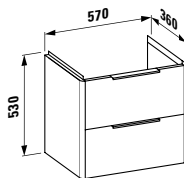

483032

Vanity unit, 1 drawer and interior drawer, incl. drawer organiser

550 x 370 x 390 mm

Colours: .423 .463 .475 .479 .480 .999