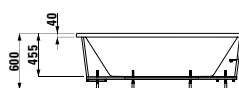

294103

Neck cushion, black, self-adhesive, for curved bathtub contours, black

355 x 190 x 50

Colours: .016

Options: .000