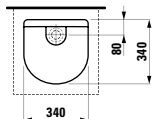

BOWL WASHBASINS

812340 SONAR

Bowl washbasin, incl. ceramic waste cover

340 x 340 x 130 mm

Colours: .000 .400 .757

Options: .112