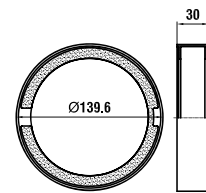

3799840040601

Extension ring ,twin' 30 mm,
matches round set
30 mm

Colours: .004