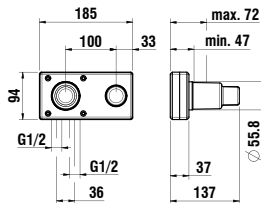

3769810003521

Concealed installation unit for Simibox 2-Point, lever left, matches twinplus

3799840002351

Extension set 25 mm for Simibox 2-point, matches twinprime/twinplus

3769810002511

Concealed installation unit for Simibox 2-Point, lever right, matches Kartell by Laufen/VAL/cityplus