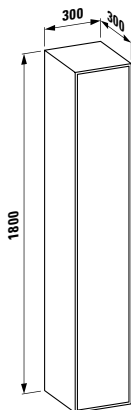

409131

Tall cabinet, 1 door, left or right hinged,
with 4 wooden shelves

300 x 300 x 1800 mm

Colours: .250 .251