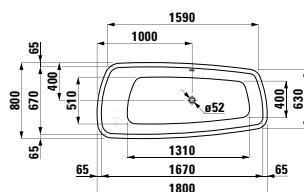

294103

Neck cushion, black, self-adhesive, for curved bathtub contours, black

355 x 190 x 50

Colours: .016

Options: .000

242801 PALOMBA COLLECTION

Bathtub, drop-in version, with frame, rim 20 mm, sanitary acrylic

1800 x 800 x 455 (600) mm

Colours: .000

Options: .000