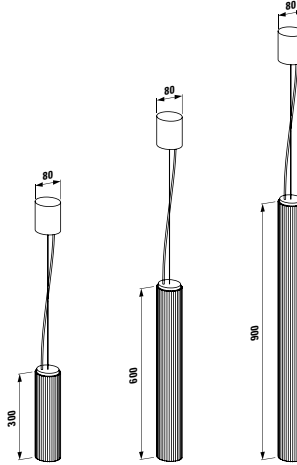

385332

Shelf for bathtub, plastic
750 x 250 x 15 mm

Colours: .084 .085

389333

Pendant lamp 'Rifly', 300 mm, plastic,
holder chromed
80 x 80 x 300 / 600 / 900 mm

Colours: .084 .086 .087 .089

389334

Pendant lamp 'Rifly', 600 mm, plastic,
holder chromed

80 x 80 x 300 / 600 / 900 mm

Colours: .084 .086 .087 .089

389335

Pendant lamp 'Rifly', 900 mm, plastic,
holder chromed

80 x 80 x 300 / 600 / 900 mm

Colours: .084 .086 .087 .089

389332

Wall-mounted lamp 'Rifly', plastic, holder chromed
80 x 85 x 300 mm

Colours: .084