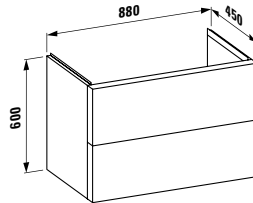

810339

Washbasin, shelf left,
with concealed outlet

900 x 460 x 120 mm

Colours: .000 .020 .400 .757 .759

Options: .111 .112 .158 .815

407608

Vanity unit with two drawers, incl. organiser,
for washbasin shelf left 810339 / shelf right 810338

Colours: .640 .641 .642

407569

Vanity unit with two drawers, incl. organiser,
for washbasin 810333, 810338, 810339, 813332

Colours: .640 .641 .642