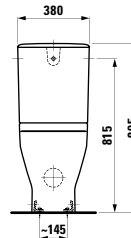

828701

Cistern, rear water inlet (centre)

360 x 150 x 420 mm

Colours: .000

Options: .871

828702

Cistern, side water inlet (left or right)

360 x 150 x 420 mm

Colours: .000

Options: .872