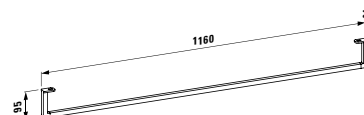

381802

Towel holder, chromed

1160 x 25 x 95 mm

Colours: .004