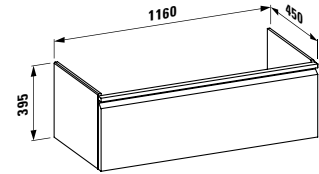

Options: .104 .107 .108 .109

483561

Vanity unit, 1 drawer

1160 x 450 x 395 mm

Colours: .423 .463 .475 .479 .480 .999

483562

Vanity unit, 1 drawer and interior drawer, incl. drawer organiser

1160 x 450 x 395 mm