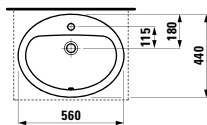

813951

Drop-in washbasin

560 x 440 x 20 (185) mm

Colours: .000 .400

Options: .104 .142* .156*

*washbasin only available in color .000