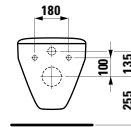

820700

Wall-hung WC, washdown, with flushing rim

560 x 360 x 345 (430)

Colours: .000

Options: .000