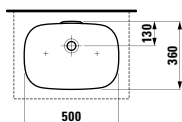

812302 INO

Bowl washbasin

500 x 350 x 130 mm

Colours: .000 .400 .757

Options: .109 .112