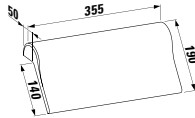

BATHTUBS WITH LIGHTING / WHIRL SYSTEMS

223335 KARTELL BY LAUFEN

Bathtub, right corner, made of Sentec solid surface, with panel, with tap bank, with slot overflow in the side at the front, with frame

1700 x 860 x 440 (590) mm

Couleurs: .000

Options: .616

294680

Neck cushion, black, self-adhesive, for straight bathtub contours, black

Couleurs: .016

224336 KARTELL BY LAUFEN

Bathtub, left corner, made of Sentec solid surface, with panel, with tap bank, with slot overflow in the side at the front

1700 x 860 x 440 (590) mm

Couleurs: .000

Options: .616