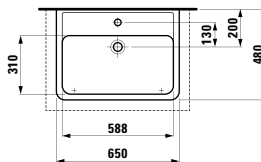

817953 LAUFEN PRO A

Washbasin, undersurface ground

650 x 480 x 115 mm

Colours: .000 .400

Options: .104