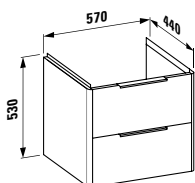

483372

Vanity unit, 1 drawer and interior drawer,
incl. drawer organiser

570 x 450 x 390 mm

Colours: .423 .463 .475 .479 .480 .999

402232 BASE

Vanity unit, 2 drawers, incl. drawer organiser

570 x 440 x 530 mm

Colours: .260 .261 .262 .263 .999

816963

Washbasin, undersurface ground

600 x 465 x 95 mm

Colours: .000 .400

Options: .104 .108 .109 .142 .156