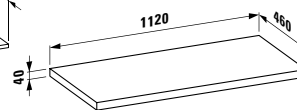

409050

Drawer element 1200, 1 drawer
1200 x 500 x 430 mm

Colours: .250 .251

409246

Internal shelf for drawer element
1200 x 500 mm, with provision for a socket
1165 x 150 x 85 mm

Colours: .250 .251

409235

Base for drawer element 1200x500 mm
(for floor mounting)

1120 x 460 x 40 mm

Colours: .250 .251