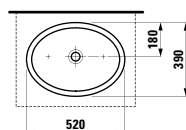

812964 LAUFEN PRO B

Bowl washbasin

520 x 390 x 150 mm

Colours: .000 .400

Options: .109