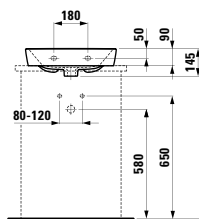

816542 MODERNA

Small washbasin, undersurface ground
480 x 360 x 145 mm

Colours: .000

Options: .104 .109 .111 .112