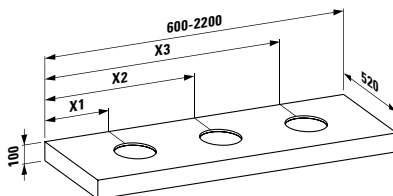

495401

Organiser ,small', for vanity unit, lacquered matt white

200 x 274 x 45 mm

Colours: .631

495403

Organiser ,small', for drawer element and trolley,
lacquered matt white

200 x 374 x 45 mm

Colours: .631

495405

Organiser ,big', for vanity unit, lacquered matt white

320 x 274 x 45 mm

Colours: .631

495407

Organiser ,big', for drawer element and trolley,
lacquered matt white

320 x 374 x 45 mm

Colours: .631

411101

Drawer element, 450 mm, 1 drawer

435 x 495 (520) x 250 mm

Colours: .100 .101 .103 .999