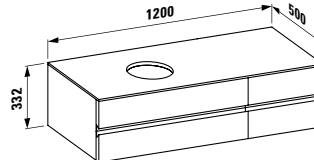

424141

Vanity unit, 1200 mm, cut-out left,
3 drawers

1200 x 500 x 330 mm

Colours: .630 .631