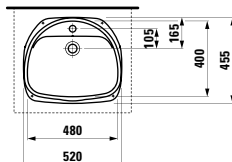

811230 BIJOU

Under-mounted washbasin, with tap bank, ground

480 x 400 x 215 mm

Colours: .000

Options: .000*

*with 1 taphole, with overflow