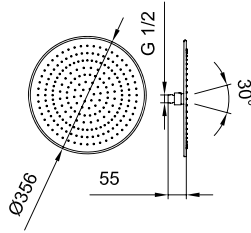

SHOWER ACCESSORIES

3679810042401

Round rain shower head, Ø 356 mm

Colours: .004