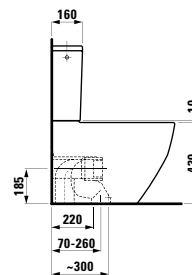

LAUFEN PRO

825952

Floorstanding WC, close-coupled, washdown, with flushing rim, outlet horizontal or vertical

650 x 360 x 440 (430) mm

Colours: .000 .049 .400

Options: .000 .231