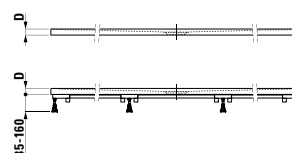

Order no.	A / mm	B / mm	C / mm	D / mm
21595.4	1400	700	700	30
21095.3	1400	800	700	30
21095.9	1400	900	700	30
21195.4	1400	1000	700	30
21395.6	1600	700	800	32
21395.7	1600	750	800	32
21095.4	1600	800	800	32
21195.0	1600	900	800	33
21195.5	1600	1000	800	33

212950

Shower tray, made of Marbond composite material, super flat, made-to-measure

750 - 2000 x 700 - 1000 x 29 - 46 mm

Colours: .000 .077 .078

Options: .000