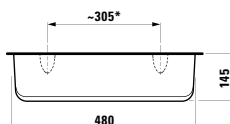

SPECIAL ARTICLES AND CERAMIC ACCESSORIES

870033 MODERNA

Shelf, made from sanitary ceramic, wall mounted,
540 mm

540 x 145 x 55 mm

Colours: .000

Options: .000

870034 MODERNA

Shelf, made from sanitary ceramic, wall mounted,
620 mm