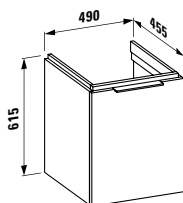

407505

Vanity unit, 1 drawer and internal shelf, incl. drawer organiser

490 x 455 x 615 mm

Colours: .631 .633 .634 .635

816332

Washbasin, undersurface ground

500 x 460 x 120 mm

Colours: .000 .020 .400 .757 .759

Options: .104 .109