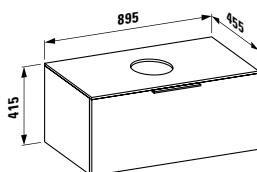

407851

Drawer element, 900 mm, 1 drawer,
with cut-out variants for washbasins 816332,
816333, 810334, 810335, 815331, 812331,
812332 (custom order via order form)

895 x 455 x 415 mm

Colours: .631 .633 .634 .635

385335

Washbasin frame, chromed

535 x 440 x 790

Colours: .004 .450