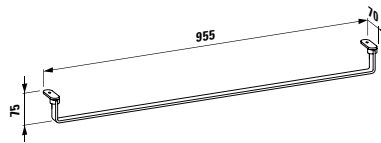

818437

Washbasin

1000 x 460 x 140 mm

Colours: .000

Options: .104 .107 .108 .109

401281 CASE

Vanity unit, 1 drawer

990 x 455 x 455 mm

Colours: .463 .475 .519 .548 .999

401282 CASE

Vanity unit, 2 drawers

990 x 455 x 455 mm

Colours: .463 .475 .519 .548 .999

895426

Towel holder, chromed

955 x 70 x 75 mm

Colours: .004

818438

Washbasin, undersurface ground

1000 x 460 x 140 mm

Colours: .000

Options: .104 .107 .109