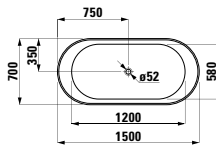

294103

Neck cushion, black, self-adhesive,
for curved bathtub contours, black

355 x 190 x 50

Colours: .016

Options: .000