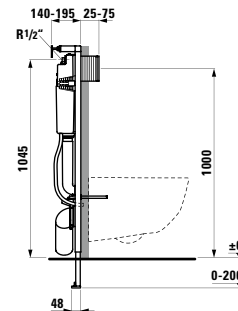

894661 LIS

Installation system LIS CW2 with cistern for wall-hung WC and shower toilet, dual flush 6/3L (adjustable to 4.5/3L)

500 x 140-195 x 1120-1320 mm

Colours: .000

Options: .000