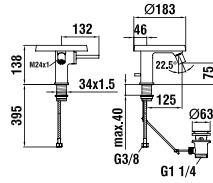

KARTELL BY LAUFEN FAUCETS

3413310041111

Single lever bidet mixer ,disc'; fixed spout, with pop-up waste, with storage tray ,disc'; transparent crystal

Colours: .004

398335xxx0011 KARTELL BY LAUFEN

Storage tray ,disc'; for wall tray, toilet paper holder and faucets ,disc' with Ø 185 mm, plastic

185 x 185 x 15 mm

Colours: .081 .082 .084 .085 .090 .091 .092 .093

3213390041411

Single lever concealed bath mixer ,disc' for Simibox 1-Point, with accessories, with storage tray ,disc'; transparent crystal

Colours: .004