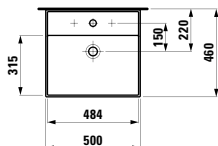

KARTELL BY LAUFEN

810332

Washbasin

500 x 460 x 145 mm

Colours: .000 .020 .400 .757 .759

Options: .104 .109

407509

Vanity unit with two drawers, incl. organiser, for washbasin 810332

Colours: .640 .641 .642

407506

Vanity unit, 2 drawers, incl. drawer organiser
490 x 455 x 615 mm

Colours: .631 .633 .634 .635