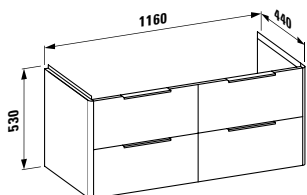

402494 BASE

Vanity unit, 4 drawers, incl. drawer organiser
1160 x 440 x 530 mm

Colours: .260 .261 .262 .263 .999