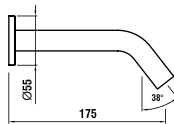

371330xxx0601

Wall-mounted spout, projection 175 mm

Colours: .004 .090