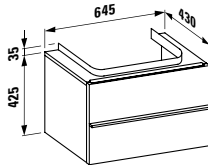

810703

Washbasin

650 x 480 x 65 (145) mm

Colours: .000

Options: .104 .108

401221 CASE

Vanity unit, 1 drawer

645 x 430 x 425 mm

Colours: .463 .475 .519 .548 .999