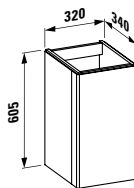

810302

Washbasin
560 x 450 x 120 mm

Colours: .000 .400 .757

Options: .104 .109 .111 .112