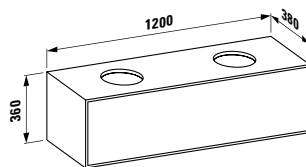

Colours: .250 .251

409245

Internal shelf for drawer element
1200 x 380 mm, with provision for a socket
1165 x 90 x 85 mm

Colours: .250 .251

BOUTIQUE

409053

Drawer element 1200, 1 drawer with centre cut-out
1200 x 500 x 430 mm