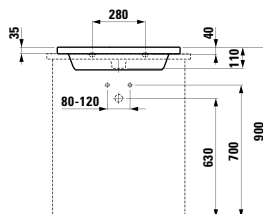

LIVING SQUARE

816431

Washbasin

650 x 480 x 40 (120) mm

Colours: .000

Options: .104 .108 .109

401211 CASE

Vanity unit, 1 drawer

645 x 475 x 455 mm

Colours: .463 .475 .519 .548 .999

401212 CASE

Vanity unit, 2 drawers, incl. drawer organiser

645 x 475 x 455 mm

Colours: .463 .475 .519 .548 .999

381432

Towel holder, chromed

605 x 70 x 75 mm

Colours: .004

816432

Drop-in washbasin, wall-mounted,
undersurface ground

650 x 480 x 40 (120) mm

Colours: .000

Options: .104 .108 .109