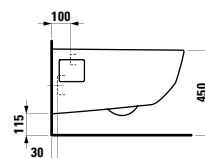

821960 PRO LIBERTY

Wall-hung WC ,liberty', washdown, without flushing rim, barrier-free

700 x 365 x 335 (450) mm

Colours: .000

Options: .000