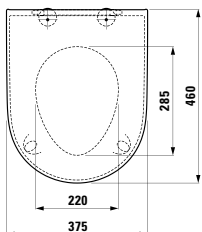

898950 PRO LIBERTY

WC seat and cover ,liberty', barrier-free, with extra strong hinges and buffers

Colours: .300

Options: .000