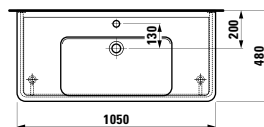

Options: .104

483071

Vanity unit, 1 drawer

970 x 450 x 390 mm

Colours: .423 .463 .475 .999

483072

Vanity unit, 1 drawer and interior drawer, incl. drawer organiser

970 x 450 x 390 mm