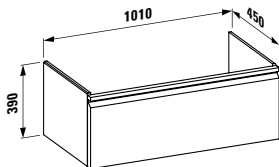

LAUFEN PRO S

813966

Washbasin

1050 x 460 x 95 mm

Colours: .000 .400

Options: .104 .108 .109