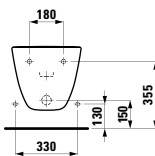

LAUFEN PRO

830952

Wall-hung bidet
530 x 360 x 335 (430) mm

Colours: .000 .400

Options: .302 .304