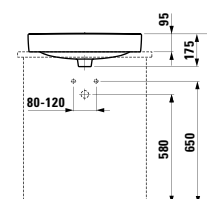

812953

Bowl washbasin, with tap bank

600 x 380 x 95 mm

Colours: .000 .400

Options: .104 .109

●/○