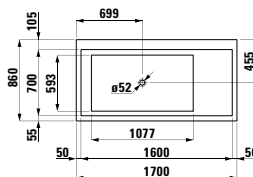

294680

Neck cushion, black, self-adhesive,
for straight bathtub contours, black
312 x 122 x 50 mm

Colours: .016