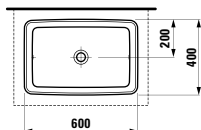

LAUFEN PRO S

816952

Bowl washbasin, rectangular

600 x 400 x 115 mm

Colours: .000 .400

Options: .112