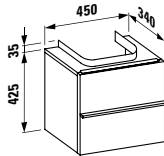

815701

Small washbasin

450 x 360 x 60 (135) mm

Colours: .000

Options: .104

401101 CASE

Vanity unit, 1 door, left hinged, with 1 glass shelf

450 x 340 x 425 mm

Colours: .463 .475 .519 .548 .999

401102 CASE

Vanity unit, 1 door, right hinged, with 1 glass shelf

450 x 340 x 425 mm

Colours: .463 .475 .519 .548 .999