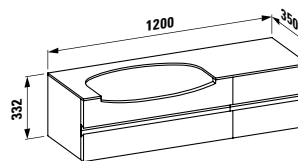

424151

Vanity unit, 1200 mm, cut-out left, 3 drawers

1200 x 350 x 330 mm

Colours: .630 .631