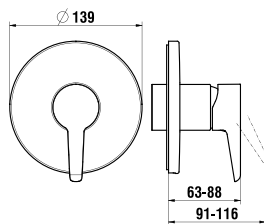

VAL FAUCETS

3313860040001

Set for concealed single lever shower mixer, with one outlet

Colours: .004

3799840040501

Extension ring ,twin' 15 mm, matches round set 15 mm

Colours: .004