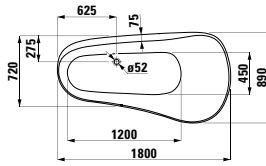

245802 PALOMBA COLLECTION

Freestanding bathtub, made of Sentec solid surface
1800 x 890 x 540 (900) mm

Colours: .000

Options: .000 .605 .615 .625

294103

Neck cushion, black, self-adhesive,
for curved bathtub contours, black
355 x 190 x 50

Colours: .016

Options: .000

223331 KARTELL BY LAUFEN

Bathtub, drop-in version, made of Sentec solid surface, with tap bank on left-hand side, with slot overflow in the side at the front, with frame
1700 x 860 x 440 (590) mm

Colours: .000

Options: .616