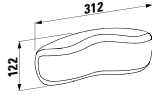

245802 PALOMBA COLLECTION

Freestanding bathtub, made of Sentec solid surface
1800 x 890 x 540 (900) mm

Colours: .000

Options: .000 .605 .615 .625

294103

Neck cushion, black, self-adhesive,
for curved bathtub contours, black
355 x 190 x 50

Colours: .016

Options: .000

223331 KARTELL BY LAUFEN

Bathtub, drop-in version, made of Sentec solid surface, with tap bank on left-hand side, with slot overflow in the side at the front, with frame
1700 x 860 x 440 (590) mm

Colours: .000

Options: .616