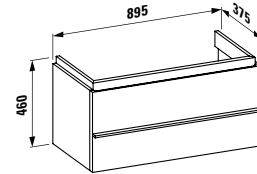

812702

Vanity washbasin, with chromed towel holder
900 x 510 x 110 mm

Colours: .000

Options: .104 .108

401251 CASE

Vanity unit, 1 drawer
895 x 375 x 460 mm

Colours: .463 .475 .519 .548 .999

401252 CASE

Vanity unit, 2 drawers
895 x 375 x 460 mm

Colours: .463 .475 .519 .548 .999

811704

Vanity washbasin, cutable to 900 mm
1200 x 510 x 110 mm

Colours: .000

Options: .104 .108 .135 .147