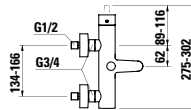

3213870041311

Wall-mounted single lever bath mixer, with 2-way diverter, with accessories

Colours: .004