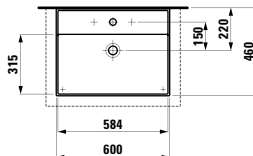

407851

Drawer element, 900 mm, 1 drawer, with cut-out variants for washbasins 816332, 816333, 810334, 810335, 815331, 812331, 812332 (custom order via order form)

895 x 455 x 415 mm

Colours: .631 .633 .634 .635