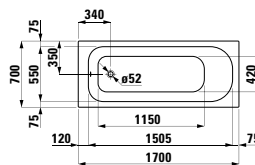

222500 SOLUTIONS

Bathtub, drop-in version, sanitary acrylic
1700 x 700 x 460 mm

Colours: .000

Options: .000