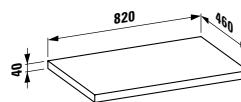

409230

Base for drawer element 900x500 mm
(for floor mounting)

820 x 460 x 40 mm

Colours: .250 .251