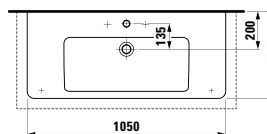

816966 LAUFEN PRO S

Washbasin, undersurface ground

1050 x 460 x 95 mm

Colours: .000.400

Options: .104.108.109

●/●●●/○