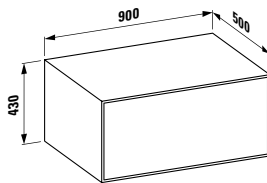

BOUTIQUE

409010

Drawer element 900, 1 drawer
900 x 500 x 430 mm

Colours: .250 .251

409242

Internal shelf for drawer element 900 x 500 mm,
with provision for a socket

865 x 150 x 85 mm

Colours: .250 .251