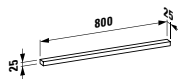

447492

LED light element, horizontal, with switch,
800 mm

800 x 25 x 25 mm