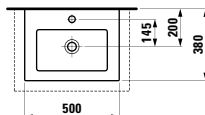

Options: .105 .106 .109 .112 .113 .114

815435 LIVING SQUARE

Drop-in washbasin, wall-mounted

500 x 380 x 40 (120) mm

Colours: .000

Options: .104 .109

816432 LIVING SQUARE

Drop-in washbasin, wall-mounted