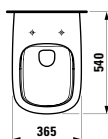

820802

Wall-hung WC, washdown, rimless

540 x 360 x 265 (430) mm

Colours: .000 .400

Options: .000