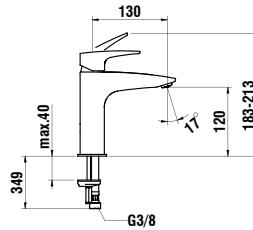

3112010041201

Single lever basin mixer, projection 130 mm, fixed spout, without pop-up waste

Colours: .004

3112010041211

Single lever basin mixer, fixed spout, projection 130 mm, with pop-up waste

Colours: .004