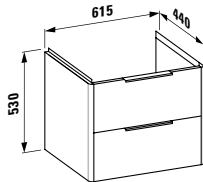

483422

Vanity unit, 1 drawer and interior drawer, incl. drawer organiser

615 x 450 x 390 mm

Colours: .423 .463 .475 .479 .480 .999