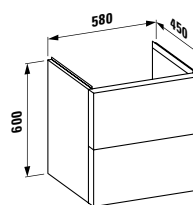

KARTELL BY LAUFEN

810338

Washbasin, shelf right,
with concealed outlet

900 x 460 x 120 mm

Colours: .000 .020 .400 .757 .759

Options: .111 .112 .158 .815