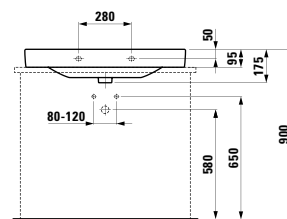

816965 LAUFEN PRO S

Washbasin, undersurface ground

850 x 460 x 95 mm

Colours: .000.400

Options: .104.108.109

●/●●●/○