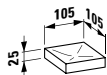

383330

Soap dish ‚Boxy‘, plastic
105 x 105 x 25 mm

Colours: .084 .092 .094