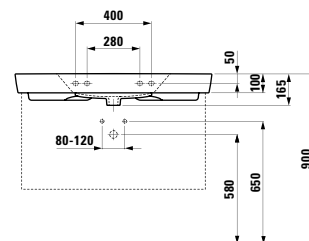

813546

Countertop washbasin

1040 x 465 x 165 mm

Colours: .000

Options: .104 .109 .111 .112

●/○

425212

Vanity unit, 2 drawers, incl. drawer organiser, matching washbasin 813546

990 x 395 x 565 mm

Colours: .264 .265 .463 .475