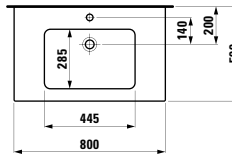

861963

Combipack 800 mm, washbasin ,slim' with vanity unit ,Pro' with 2 drawers, incl. drawer organiser

800 x 500 x 545 mm

Colours: .423 .463 .475 .479 .480

Options: .104

washbasin only available in color .000