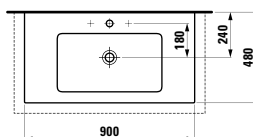

816434 LIVING SQUARE

Drop-in washbasin, wall-mounted

900 x 480 x 40 (120) mm

Colours: .000

Options: .104 .108 .109