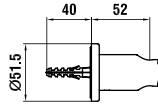

SHOWER ACCESSORIES

3699800043011 CITY

Fixed ,city' shower holder, projection 52 mm, all-metal

Colours: .004