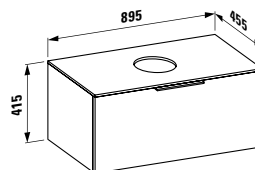

407851

Drawer element, 900 mm, 1 drawer, with cut-out variants for washbasins 816332, 816333, 810334, 810335, 815331, 812331, 812332 (custom order via order form)

895 x 455 x 415 mm

Colours: .631 .633 .634 .635