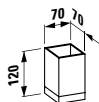

382330

Tumbler ‚Boxy‘, plastic
70 x 70 x 120 mm

Colours: .084 .090 .091 .092 .093