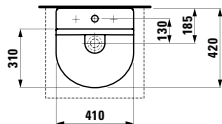

WASHBASINS UNDERSURFACE GROUND

816341 SONAR

Small washbasin, undersurface ground, incl. ceramic waste cover

410 x 420 x 140 mm

Colours: .000 .400 .757

Options: .104 .109