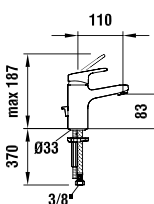

3119510041101 CITYPRO

Single lever basin mixer, projection 110 mm, without pop-up waste

Colours: .004

3119510041111 CITYPRO

Single lever basin mixer, projection 110 mm, with pop-up waste

Colours: .004