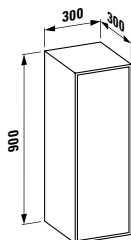

409151

Medium cabinet, 1 door, left or right hinged,
with 2 wooden shelves

300 x 300 x 900 mm

Colours: .250 .251