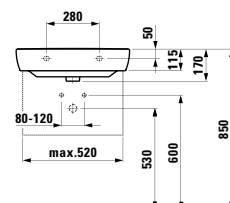

818952

Washbasin

600 x 480 x 115 mm

Colours: .000 .400

Options: .104 .109 .142 .156

●/○

483033

Vanity unit, 1 drawer

520 x 450 x 390 mm

Colours: .423 .463 .475 .999