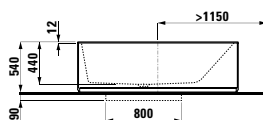

294680

Neck cushion, black, self-adhesive, for straight bathtub contours, black

312 x 122 x 50 mm

Colours: .016