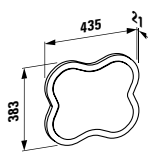

Options: .000

461601

Mirror ,flower'
435 x 21 x 383 mm

Colours: .469

461611

Mirror ,caterpillar head'
262 x 21 x 296 mm

Colours: .472

461612