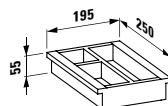

409200

Organiser for drawer, small

195 x 250 x 55 mm

Colours: .250 .251