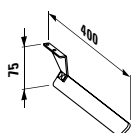

401501 CASE

Vanity unit, 1 drawer

840 x 375 x 450 mm

Colours: .463 .475 .519 .548 .999

401502 CASE

Vanity unit, 2 drawers, 1 door, right hinged

840 x 375 x 450 mm

Colours: .463 .475 .519 .548 .999

381708

Towel holder for the right-hand side, chromed, matches washbasins 810701, 810702, 810703, 810704, 810708, 816705

Colours: .004

Options: .000

816702

Washbasin, shelf right, cutable to 800 mm

900 x 460 x 65 (145) mm

Colours: .000

Options: .104 .108 .135