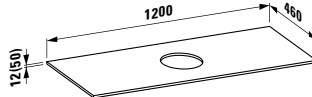

895 x 455 x 415 mm

Colours: .631 .633 .634 .635

812332

Bowl washbasin with tap bank,
with concealed outlet

750 x 350 x 120 mm

Colours: .000 .020 .400 .757 .759

Options: .111 .112 .158

407731