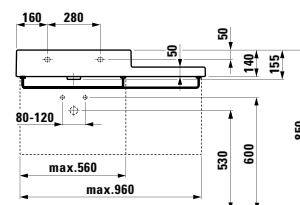

401281 CASE

Vanity unit, 1 drawer
990 x 455 x 455 mm

Colours: .463 .475 .519 .548 .999

401282 CASE

Vanity unit, 2 drawers
990 x 455 x 455 mm

Colours: .463 .475 .519 .548 .999