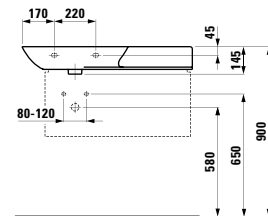

425401

Vanity unit made of aluminium, 1 drawer, aluminium

770 x 350 x 355 mm

Colours: .170 .171

812300

Bowl washbasin

350 x 350 x 130 mm

Colours: .000 .400 .757

Options: .109 .112