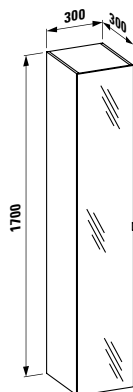

410901

Tall cabinet with mirrored front, left or right hinged,

4 shelves

300 x 300 x 1700 mm

Colours: .100 .101 .103 .999