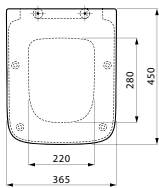

PALACE

891700

WC seat and cover, removable, without lowering system

Colours: .300

Options: .000

891701

WC seat and cover, removable, with lowering system

Colours: .300

Options: .000