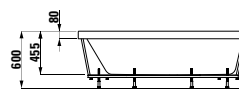

PALOMBA COLLECTION

243801

Bathtub, drop-in version, with frame, rim 80 mm, sanitary acrylic

1800 x 800 x 455 (600) mm

Colours: .000

Options: .000

294103

Neck cushion, black, self-adhesive, for curved bathtub contours, black

355 x 190 x 50

Colours: .016

Options: .000

490301

Organiser for drawer, glass

120 x 295 x 64