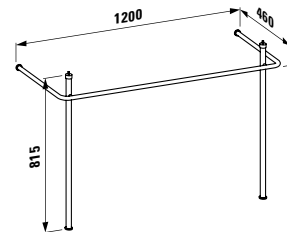

385963

Washbasin frame, chromed

Colours: .004