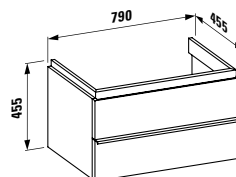

401242 CASE

Vanity unit, 2 drawers

790 x 455 x 455 mm

Colours: .463 .475 .519 .548 .999