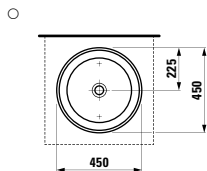

ILBAGNOALESSI ONE

811973

High bowl washbasin, without overflow, incl. ceramic waste cover

450 x 450 x 400 mm

Colours: .400

Options: .109