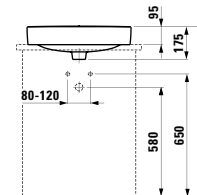

812952 LAUFEN PRO S

Bowl washbasin, with tap bank

550 x 380 x 95 mm

Colours: .000 .400

Options: .104 .109