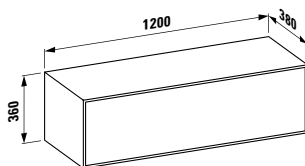

409030

Drawer element 1200, 1 drawer
1200 x 380 x 360 mm

Colours: .250 .251

409245

Internal shelf for drawer element
1200 x 380 mm, with provision for a socket

1165 x 90 x 85 mm

Colours: .250 .251