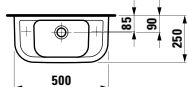

LAUFEN PRO B

816957

Small washbasin, tap hole left or right

500 x 250 x 155 mm

Colours: .000 .400

Options: .105 .106