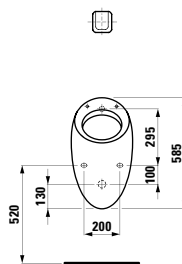

URINALS

840971 ILBAGNOALESSI ONE

Siphonic urinal, internal water inlet, version for cover
325 x 290 x 585 mm

Colours: .400

Options: .000

894971 ILBAGNOALESSI ONE

Cover for urinal

Colours: .000

Options: .000

840975 ILBAGNOALESSI ONE

Siphonic urinal, internal water inlet, version without cover

290 x 325 x 585 mm

Colours: .400

Options: .000