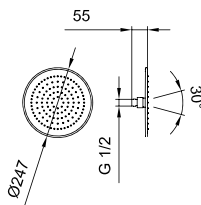

3679810042201

Round rain shower head, Ø 247 mm

Colours: .004