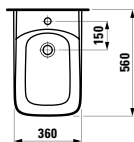

830701

Wall-hung bidet

560 x 360 x 350 (430) mm

Colours: .000

Options: .302