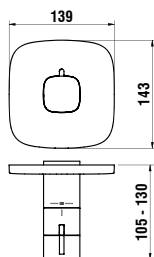

UNIVERSAL FAUCETS

3337560040001 CITYPLUS

Set for concealed thermostatic shower mixer, with one outlet

Colours: .004

3799840040501

Extension ring ,twin' 15 mm, matches round set 15 mm

Colours: .004

3799840040601

Extension ring ,twin' 30 mm, matches round set 30 mm

Colours: .004