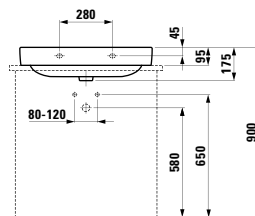

LAUFEN PRO S

810967

Washbasin

700 x 465 x 95 mm

Colours: .000 .400

Options: .104 .108 .109 .142 .156

483451

Vanity unit, 1 drawer

665 x 450 x 390 mm

Colours: .423 .463 .475 .479 .480 .999

483452

Vanity unit, 1 drawer and interior drawer, incl. drawer organiser

665 x 450 x 390 mm

Colours: .423 .463 .475 .479 .480 .999

402332 BASE

Vanity unit, 2 drawers, incl. drawer organiser

665 x 440 x 530 mm

Colours: .260 .261 .262 .263 .999

816967

Washbasin, undersurface ground

700 x 465 x 95 mm

Colours: .000 .400

Options: .104 .108 .109