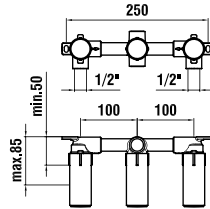

3769820001001

Rough-in set for concealed twin handled concealed basin mixer