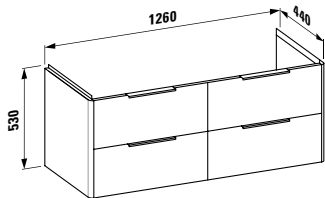

402514 BASE

Vanity unit, 4 drawers, incl. drawer organiser
1260 x 440 x 530 mm

Colours: .260 .261 .262 .263 .999