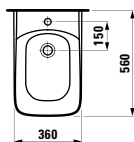

832701

Floorstanding bidet

560 x 360 x 440 (430) mm

Colours: .000

Options: .302