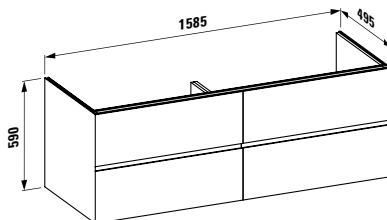

381803

Towel holder, chromed

1560 x 25 x 95 mm

Colours: .004

814809

Double vanity washbasin

1600 x 500 x 40 (180) mm

Colours: .000 .400

Options: .104 .109 .111

●/○

407454

Vanity unit, 4 drawers

1585 x 495 x 590 mm

Colours: .220 .222 .223