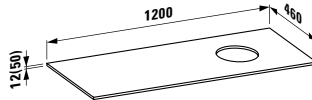

812332

Bowl washbasin with tap bank,
with concealed outlet

750 x 350 x 120 mm

Colours: .000 .020 .400 .757 .759

Options: .111 .112 .158

407731

Countertop made of cultured marble,
glossy white, with centre cut-out for bowl
washbasin 812332

1200 x 460 x 12 mm

Colours: .631

407732

Countertop made of cultured marble,
glossy white, with cut-out left for bowl
washbasin 812332

1200 x 460 x 12 mm

Colours: .631

407733

Countertop made of cultured marble,
glossy white, with cut-out right for bowl
washbasin 812332

1200 x 460 x 12 mm

Colours: .631

407791

Countertop made of cultured marble,
glossy white, with centre cut-out for bowl
washbasin 812332

1800 x 460 x 12 mm

Colours: .631

407792

Countertop made of cultured marble,
glossy white, with cut-out left for bowl
washbasin 812332

1800 x 460 x 12 mm

Colours: .631

407793

Countertop made of cultured marble,
glossy white, with cut-out right for bowl
washbasin 812332

1800 x 460 x 12 mm

Colours: .631

407794

Countertop made of cultured marble,
glossy white, with cut-out left and right
for bowl washbasin 812332

1800 x 460 x 12 mm

Colours: .631

407851

Drawer element, 900 mm, 1 drawer,
with cut-out variants for washbasins 816332,
816333, 810334, 810335, 815331, 812331,
812332 (custom order via order form)

895 x 455 x 415 mm

Colours: .631 .633 .634 .635

820336

Wall-hung WC, washdown, rimless
545 x 370 x 285 (430) mm

Colours: .000 .020 .400 .757 .759

Options: .000