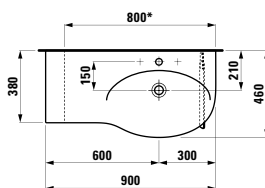

Colours: .004

Options: .000

PALACE

816701

Washbasin, shelf left, cutable to 800 mm

900 x 460 x 65 (145) mm

Colours: .000

Options: .104 .108 .135