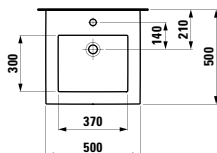

407552

Vanity unit, 2 drawers, incl. drawer organiser
595 x 455 x 615 mm

Colours: .631 .633 .634 .635

407551

Vanity unit, 1 drawer and internal shelf, incl. drawer organiser

595 x 455 x 615 mm

Colours: .631 .633 .634 .635

860331

Combipack 500 mm, washbasin ,slim' with vanity unit with 2 drawers, incl. drawer organiser

500 x 500 x 725 mm

Colours: .640 .641 .642

Options: .104

washbasin only available in color .000