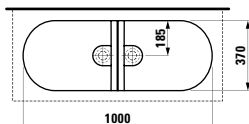

812348

Double bowl washbasin, incl. ceramic waste cover
1000 x 370 x 130 mm

Colours: .000 .400 .757

Options: .112