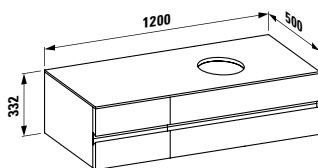

424122

Vanity unit, 1200 mm, cut-out right, 4 drawers

1200 x 500 x 330 mm

Colours: .630 .631