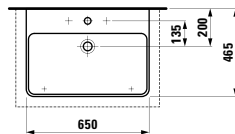

816964 LAUFEN PRO S

Washbasin, undersurface ground

650 x 465 x 95 mm

Colours: .000.400

Options: .104.108.109

●/●●●/○