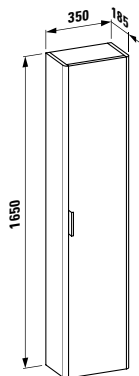

BASE

402642

Tall cabinet, with small projection, 1 door, right hinged, 1 fixed shelf, 4 glass shelves, design matches vanity units

350 x 185 x 1650 mm

Colours: .260 .261 .262 .263 .999