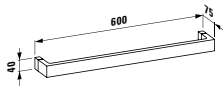

381332

Towel holder ‚Rail‘, 600 mm, plastic
600 x 75 x 40 mm

Colours: .081 .082 .083 .084 .085 .090 .091 .092 .093

384332

Toilet roll holder, Ø 185 mm,
including storage tray ‚disc‘, transparent crystal
185 x 185 x 80 mm

Colours: .004

398335xxx0011

Storage tray ‚disc‘, for wall tray, toilet paper
holder and faucets ‚disc‘ with Ø 185 mm, plastic
185 x 185 x 15 mm

Colours: .081 .082 .084 .085
.090 .091 .092 .093

385333

Wall tray, including storage tray ‚disc‘,
transparent crystal
185 x 185 x 50 mm

Colours: .004

398335xxx0011

Storage tray ‚disc‘, for wall tray, toilet paper
holder and faucets ‚disc‘ with Ø 185 mm, plastic
185 x 185 x 15 mm

Colours: .081 .082 .084 .085 .090 .091 .092
.093