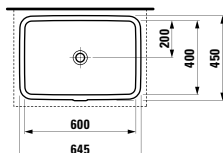

811969

Under-mounted washbasin, ground

600 x 400 x 170 mm

Colours: .000 .400

Options: .109