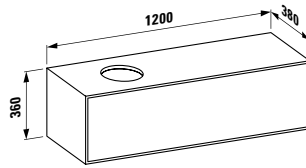

409031

Drawer element 1200, 1 drawer, with cut-out left
1200 x 380 x 360 mm

Colours: .250 .251

409245

Internal shelf for drawer element
1200 x 380 mm, with provision for a socket
1165 x 90 x 85 mm

Colours: .250 .251