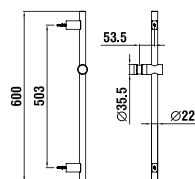

364980xxx3101 TWINGLISS

Shower slide bar ,twingliss', height 600 mm, all-metal
600 mm

Colours: .004 .090*

*brushed stainless steel