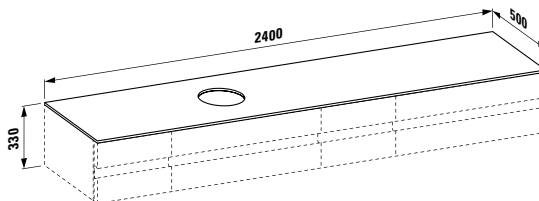

424612

Cover 2400 mm, with cut-out left,
for 2 vanity units with wide drawers right,
for bowl washbasins 818971/2/3 and 813971
2400 x 500 x 12 mm

Colours: .630 .631