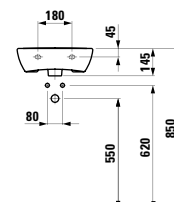

815951

Small washbasin

400 x 320 x 145 mm

Colours: .000 .400

Options: .104