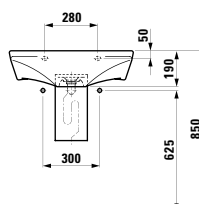

810603 REHAB

Hospital washbasin ,liberty', barrier-free

660 x 550 x 165 mm

Colours: .000

Options: .000 .104