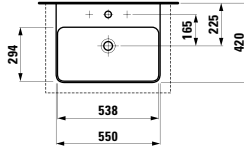

810282

Washbasin

550 x 420 x 115 mm

Colours: .000 .400 .757

Options: .104 .108 .109 .111 .112 .158

410122 SPACE

Vanity unit, 2 drawers

535 x 410 x 520 mm

Colours: .100 .101 .103 .999

402192 BASE

Vanity unit, 2 drawers, incl. drawer organiser

535 x 390 x 530 mm

Colours: .260 .261 .262 .263 .999

816282

Washbasin, undersurface ground

550 x 420 x 115 mm

Colours: .000 .400 .757

Options: .104 .108 .109 .111 .112 .158

810283

Washbasin

600 x 420 x 115 mm

Colours: .000 .400 .757

Options: .104 .108 .109 .111 .112 .158

410142 SPACE

Vanity unit, 2 drawers

585 x 410 x 520 mm

Colours: .100 .101 .103 .999

402252 BASE

Vanity unit, 2 drawers, incl. drawer organiser

585 x 390 x 530 mm

Colours: .260 .261 .262 .263 .999

816283

Washbasin, undersurface ground

600 x 420 x 115 mm

Colours: .000 .400 .757

Options: .104 .108 .109 .111 .112 .158