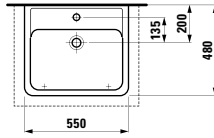

WASHBASINS UNDERSURFACE GROUND

817951 LAUFEN PRO A

Washbasin, undersurface ground

550 x 480 x 115 mm

Colours: .000 .400

Options: .104