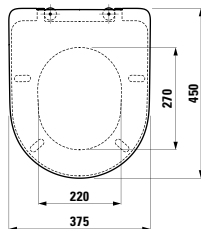

893958

WC seat and cover 'universal', removable, with lowering system

Colours: .000

Options: .000

893955

WC seat and cover 'universal', removable, for hollow space fixing

Colours: .000

Options: .000