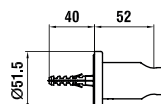

369980xxx2011 TWIN

Fixed ,twin' shower holder, projection 52 mm, all-metal

Colours: .004 .090*

*brushed stainless steel