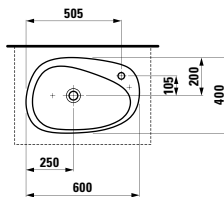

520 x 380 x 130 mm

Colours: .000 .400

Options: .112

816803 PALOMBA COLLECTION

Bowl washbasin, with semi-wet area and tap bank

600 x 400 x 130 mm

Colours: .000 .400

Options: .104 .109 .111 .112