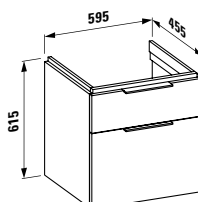

407569

Vanity unit with two drawers, incl. organiser, for washbasin 810333, 810338, 810339, 813332

Colours: .640 .641 .642

407642

Vanity unit, 2 drawers, incl. drawer organiser, for washbasin 813332

1190 x 455 x 615 mm

Colours: .631 .633 .634 .635