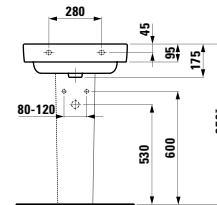

810962

Washbasin

550 x 465 x 95 mm

Colours: .000 .400

Options: .104 .108 .109 .142 .156

●/●●●/○

483351

Vanity unit, 1 drawer

520 x 450 x 390 mm

Colours: .423 .463 .475 .479 .480 .999