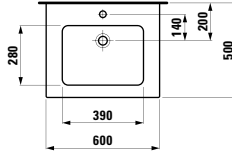

860961

Combipack 600 mm, washbasin ,slim' with vanity unit ,Pro' with drawer

600 x 500 x 460 mm

Colours: .423 .463 .475 .479 .480

Options: .104

washbasin only available in color .000