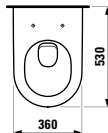

820956

Wall-hung WC, washdown, with flushing rim

530 x 360 x 340 (430) mm

Colours: .000 .049 .400

Options: .000