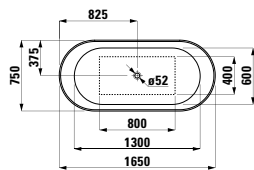

LAUFEN PRO

239952

Freestanding bathtub,
made of Marbond composite material

1650 x 750 x 550 mm

Colours: .000

Options: .000