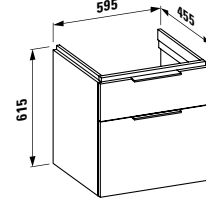

895 x 455 x 415 mm

Colours: .631 .633 .634 .635

407562

Vanity unit, 2 drawers, incl. drawer organiser

595 x 455 x 615 mm

Colours: .631 .633 .634 .635

407501

Vanity unit, 1 drawer and internal shelf,
incl. drawer organiser