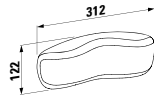

1500 x 700 x 590 mm

Colours: .000

Options: .000

294103

Neck cushion, black, self-adhesive, for curved bathtub contours, black

355 x 190 x 50

Colours: .016

Options: .000