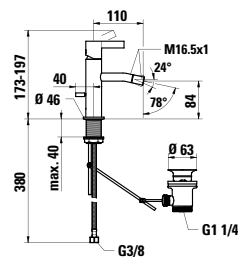

3313370041411

Wall-mounted single lever shower mixer,
with one outlet, with accessories

Colours: .004

3313370044001

Wall-mounted single lever shower mixer, with one
outlet, without accessories

Colours: .004

321336xxx0001

Set for concealed single lever bath mixer,
with diverter

Colours: .004 .090 (.001 .092 .093)*

321336xxx0101

Set for concealed single lever bath mixer,
with diverter, with integrated vacuum breaker

Colours: .004 .090 (.001 .092 .093)*