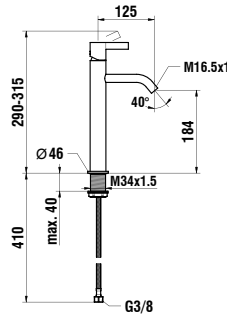

3123330042211

3-hole basin mixer, projection 166 mm, swivel spout, with pop-up waste lever, with pop-up waste

Colours: .004