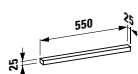

447401

Mirror with aluminium frame, 550 mm

550 x 20 x 825 mm

Colours: .144

447461

LED light element, horizontal, 550 mm

550 x 25 x 25 mm

447462

LED light element, horizontal, with switch, 550 mm

550 x 25 x 25 mm