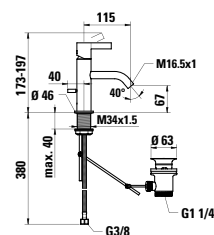

3113310041031

Single lever basin mixer, projection 115 mm, fixed spout, with pop-up lever, without pop-up waste

Colours: .004