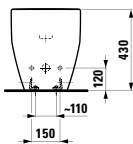

832952

Floorstanding bidet
530 x 360 x 430 mm

Colours: .000 .400

Options: .302