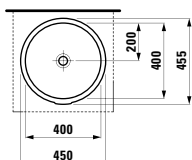

813438 LIVING CITY

Under-mounted washbasin
400 x 400 x 155 mm

Colours: .000

Options: .109 .155

●/○