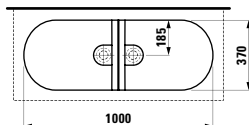

812343 SONAR

Bowl washbasin with surface structure, incl. ceramic waste cover

410 x 365 x 130 mm

Colours: .000 .400 .757

Options: .112