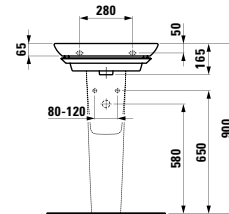

810701

Washbasin

550 x 460 x 65 (145) mm

Colours: .000

Options: .104 .108

401151 CASE

Vanity unit, 1 drawer

550 x 430 x 425 mm

Colours: .463 .475 .519 .548 .999

401152 CASE

Vanity unit, 2 drawers, incl. drawer organiser

550 x 430 x 425 mm

Colours: .463 .475 .519 .548 .999

381707

Towel holder for the left-hand side, chromed, matches washbasins 810702, 810703, 810704, 810708, 816706

Colours: .004

Options: .000

381708

Towel holder for the right-hand side, chromed, matches washbasins 810701, 810702, 810703, 810704, 810708, 816705

Colours: .004

Options: .000