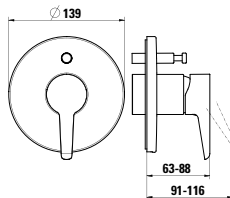

3213860040001

Set for concealed single lever bath mixer, with 2-way diverter

Colours: .004

3213860040101

Set for concealed single lever bath mixer, with 2-way diverter, with integrated vacuum breaker

Colours: .004