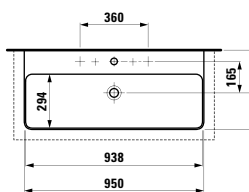

816287 VAL

Washbasin, undersurface ground
950 x 420 x 115 mm

Colours: .000 .400 .757

Options: .104 .107 .108 .109 .111 .112 .115 .158