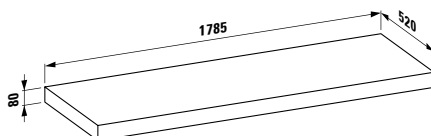

Colours: .463 .519 .548

405154

Countertop, 1600 mm, with cut-out left and right
1580 x 520 x 80 mm

Colours: .463 .519 .548

405160

Countertop, 1800 mm, without cut-out
1785 x 520 x 80 mm

Colours: .463 .519 .548