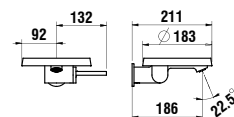

398335xxx0011 KARTELL BY LAUFEN

Storage tray ,disc', for wall tray, toilet paper holder and faucets ,disc' with Ø 185 mm, plastic

185 x 185 x 15 mm

Colours: .081 .082 .084 .085 .090 .091 .092 .093

3769810001001

Simibox 1-Point concealed installation unit