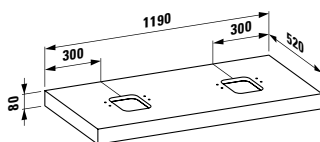

405144

Countertop, 1200 mm, with cut-out left and right
1190 x 520 x 80 mm

Colours: .463 .519 .548