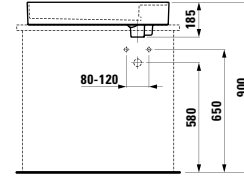

895 x 455 x 415 mm

Colours: .631 .633 .634 .635

812332

Bowl washbasin with tap bank,
with concealed outlet

750 x 350 x 120 mm

Colours: .000 .020 .400 .757 .759

Options: .111 .112 .158

407731