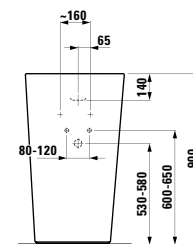

381804

Towel holder, chromed

1560 x 25 x 95 mm

Colours: .004

811804

Washbasin with integrated pedestal,

with wall connection

525 x 435 x 900 mm

Colours: .000 .400

Options: .104 .109

●/○