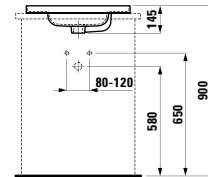

817281 VAL

Drop-in washbasin, with semi-wet area and tap bank

550 x 360 x 40 (145) mm

Colours: .000 .400 .757

Options: .105 .106 .109 .112 .113 .114