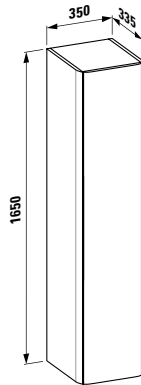

814542

Double countertop washbasin

1240 x 465 x 165 mm

Colours: .000

Options: .104 .109 .111 .112

●/○

425224

Vanity unit, 4 drawers, incl. 2 drawer organisers, matching double washbasin 814542

1195 x 395 x 565 mm

Colours: .264 .265 .463 .475

425231

Tall cabinet, 1 door, left hinged, 1 shelf, 4 glass shelves

350 x 335 x 1650 mm

Colours: .264 .265 .463 .475

425232

Tall cabinet, 1 door, right hinged, 1 shelf, 4 glass shelves

350 x 335 x 1650 mm

Colours: .264 .265 .463 .475

490950 CASE

Towel holder for furniture, 270 mm

270 x 60 x 15 mm

Colours: .000

490951 CASE

Towel holder for furniture, 320 mm

320 x 60 x 15 mm

Colours: .000

870032

Shelf, made from sanitary ceramic, wall mounted, 480 mm

480 x 145 x 55 mm

Colours: .000 .037

Options: .000

870033

Shelf, made from sanitary ceramic, wall mounted, 540 mm

540 x 145 x 55 mm

Colours: .000 .037

Options: .000