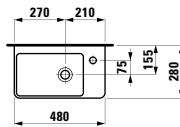

815954

Small washbasin, tap bank right

480 x 280 x 85 mm

Colours: .000 .400

Options: .104 .109

●/○

483002

Vanity unit, 1 door, right hinged, shelf left, open-sided

470 x 275 x 605 mm

Colours: .423 .463 .475 .479 .480 .999

402102 BASE

Vanity unit, 1 door, right hinged, incl. drawer organiser

470 x 265 x 530 mm

Colours: .260 .261 .262 .263 .999

862964

Combipack small washbasin 815954, tap bank right with vanity unit ,Pro', incl. space saving siphon and fastening set

480 x 280 x 690

Colours: .463 .475

Options: .104