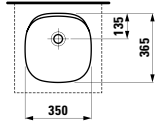

817301

Drop-in washbasin

350 x 365 x 40 (150) mm

Colours: .000 .400 .757

Options: .109 .112