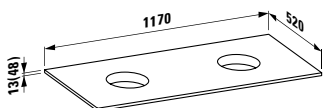

411004

Countertop, 1200 mm, with cut-out left and right,
13 mm thick

1170 x 520 x 13 (48) mm

Colours: .100 .101 .103