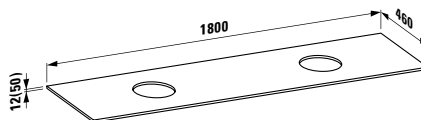

407793

Countertop made of cultured marble,
glossy white, with cut-out right for bowl
washbasin 812332

1800 x 460 x 12 mm

Colours: .631