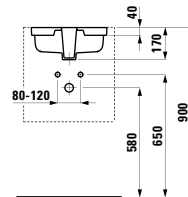

UNDER-MOUNTED WASHBASINS

812432 LIVING CITY

Under-mounted washbasin, rectangular, ground
350 x 280 x 170 mm

Colours: .000

Options: .109 .155

●/○