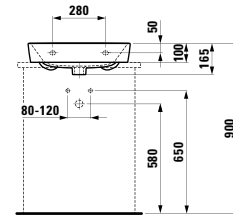

WASHBASINS UNDERSURFACE GROUND

816543 MODERNA

Washbasin, undersurface ground

540 x 435 x 165 mm

Colours: .000

Options: .104 .109 .111 .112

●/○