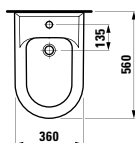

830951

Wall-hung bidet
580 x 360 x 345 (430) mm

Colours: .000 .049 .400

Options: .304