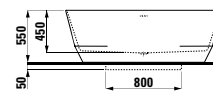

294103

Neck cushion, black, self-adhesive, for curved bathtub contours, black

355 x 190 x 50

Colours: .016

Options: .000

Shower tray, made of Marbond composite material, super flat, square, outlet at side

210950 800 x 800 x 29 mm

210956 900 x 900 x 30 mm

210952 1000 x 1000 x 33 mm

210958 1200 x 1200 x 33 mm

Colours: .000 .077 .078

Options: .000