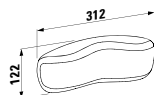

294103

Neck cushion, black, self-adhesive, for curved bathtub contours, black

355 x 190 x 50

Colours: .016

Options: .000