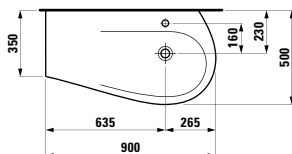

900 x 500 x 165 mm

Colours: .400

Options: .104 .109

●/○

424450

Vanity unit, 2 drawers

730 x 320 x 475 mm

Colours: .630 .631