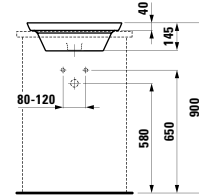

817302

Drop-in washbasin

500 x 365 x 40 (150) mm

Colours: .000 .400 .757

Options: .109 .112