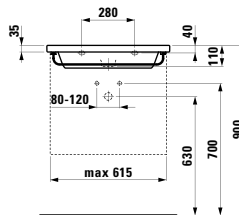

LIVING SQUARE

816431

Washbasin

650 x 480 x 40 (120) mm

Colours: .000

Options: .104 .108 .109

401211 CASE

Vanity unit, 1 drawer

645 x 475 x 455 mm

Colours: .463 .475 .519 .548 .999