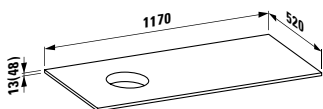

411001

Countertop, 1200 mm, with cut-out left, 13 mm thick
1170 x 520 x 13 (48) mm

Colours: .100 .101 .103