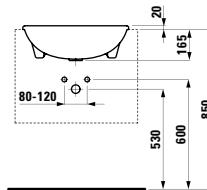

812951

Semi-recessed washbasin

560 x 440 x 165 mm

Colours: .000 .400

Options: .104