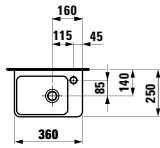

815960

Small washbasin, tap bank right

360 x 250 x 50 mm

Colours: .000 .400

Options: .104 .109

●/○