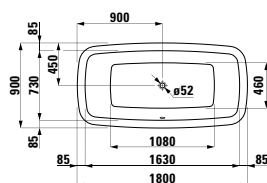

294103

Neck cushion, black, self-adhesive, for curved bathtub contours, black

355 x 190 x 50

Colours: .016

Options: .000

232801

Bathtub, fitted version, with centre outlet, rim height 40mm, sanitary acrylic

1800 x 900 x 455 (600) mm

Colours: .000

Options: .000