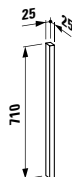

447572

LED light element, vertical,
for 600-1800 mirrors

700 x 25 x 25 mm