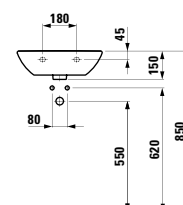

LAUFEN PRO B

816957

Small washbasin, tap hole left or right

500 x 250 x 155 mm

Colours: .000 .400

Options: .105 .106

815951

Small washbasin

400 x 320 x 145 mm

Colours: .000 .400

Options: .104

815952

Small washbasin

450 x 330 x 150 mm

Colours: .000 .400

Options: .104 .142*.156*

*washbasin only available in color .000

●/○

810951

Washbasin

550 x 440 x 160 mm

Colours: .000 .400

Options: .104 .142*.156*

*washbasin only available in color .000

●/○

483035

Vanity unit, 1 drawer and 1 glass shelf, with cover

570 x 380 x 373 mm

Colours: .423 .463 .475 .999