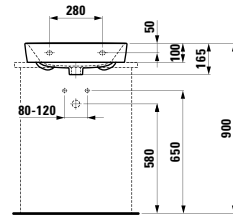

MODERNA

816543

Washbasin, undersurface ground

540 x 435 x 165 mm

Colours: .000

Options: .104 .109 .111 .112

●/○