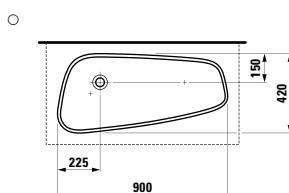

816801

Bowl washbasin
900 x 420 x 160 mm

Colours: .000 .400

Options: .112