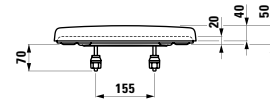

898966

WC seat and cover, 'slim', removable, with lowering system, stainless steel hinges, hollow space fixation

Colours: .000

Options: .000

893952

WC seat and cover 'universal', removable

Colours: .000

Options: .000