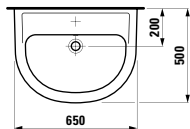

810953

Washbasin

650 x 500 x 175 mm

Colours: .000 .400

Options: .104 .142*.156*

*washbasin only available in color .000

●/○