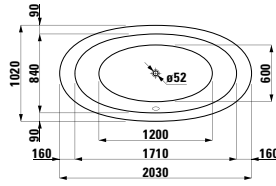

2030 x 1020 x 460 (575) mm

Colours: .000

Options: .000

294103

Neck cushion, black, self-adhesive, for curved bathtub contours, black

355 x 190 x 50

Colours: .016

Options: .000