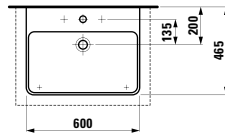

WASHBASINS UNDERSURFACE GROUND

816963 LAUFEN PRO S

Washbasin, undersurface ground

600 x 465 x 95 mm

Colours: .000.400

Options: .104.108.109.142.156

●/●●●/○