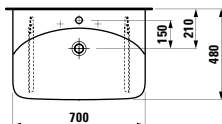

PALACE

810704

Washbasin

700 x 480 x 65 (145) mm

Colours: .000

Options: .104 .108

401221 CASE

Vanity unit, 1 drawer

645 x 430 x 425 mm

Colours: .463 .475 .519 .548 .999