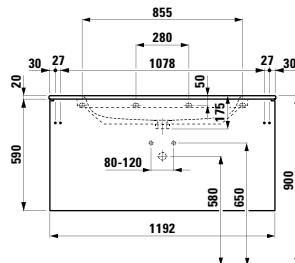

864963

Combipack 1200 mm, washbasin ,slim' with vanity unit ,Base' with 2 drawers, incl. drawer organiser

1200 x 500 x 610 mm

Colours: .260 .261 .262 .263 .999

washbasin only available in color .000