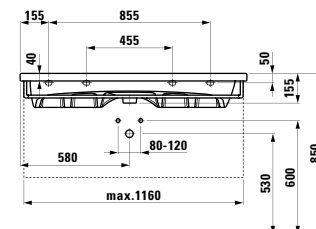

PALOMBA COLLECTION

814804

Vanity washbasin, asymmetrical

800 x 500 x 40 (160) mm

Colours: .000 .400

Options: .104 .109 .111

●/○

407202

Vanity unit, 2 drawers

785 x 495 x 590 mm

Colours: .220 .222 .223

381801

Towel holder, chromed

760 x 25 x 95 mm

Colours: .004

814806

Vanity washbasin, asymmetrical

1200 x 500 x 40 (180) mm

Colours: .000 .400

Options: .104 .109 .111

●/○

407304

Vanity unit, 4 drawers

1185 x 495 x 590 mm

Colours: .220 .222 .223

381802

Towel holder, chromed

1160 x 25 x 95 mm

Colours: .004