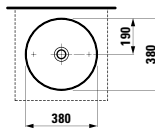

811435

Bowl washbasin, round
380 x 380 x 130 mm

Colours: .000 .400 .757

Options: .112