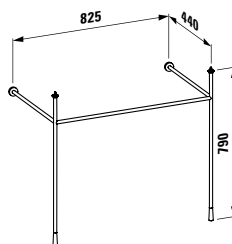

385336

Washbasin frame, chromed

825 x 440 x 790

Colours: .004 .450