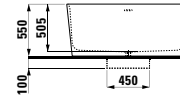

SENTEC BATHTUBS

231282 VAL

Freestanding bathtub, made of Sentec solid surface,
with integrated overflow and feet

1300 x 1300 x 505 (550) mm

Colours: .000

Options: .000

292340

Backrest, light grey

400 x 90 x 640 mm

Colours: .087