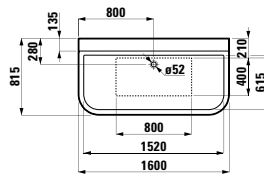

SENTEC BATHTUBS

220347 SONAR

Bathtub, made of Sentec solid surface, with wall connection, tap bank and integrated overflow

1600 x 815 x 460 (535) mm

Colours: .000

Options: .000

292340

Backrest, light grey

400 x 90 x 640 mm

Colours: .087

245971 ILBAGNOALESSI ONE

Bathtub, fitted version, with centre outlet, with frame, made of Sentec solid surface

1780 x 820 x 460 (610) mm

Colours: .000

Options: .000 .605 .615 .625