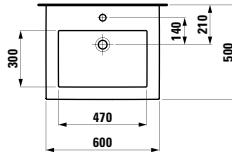

860333

Combipack 600 mm, washbasin ,slim' with vanity unit with 2 drawers, incl. drawer organiser

600 x 500 x 725 mm

Colours: .640 .641 .642

Options: .104

washbasin only available in color .000