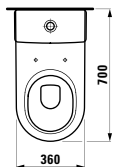

LAUFEN PRO

824958

Floorstanding WC, close-coupled, washdown, with flushing rim, outlet horizontal or vertical

700 x 360 x 420 (400) mm

Colours: .000 .049 .400

Options: .000