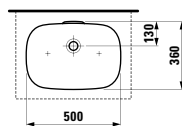

812302

Bowl washbasin

500 x 350 x 130 mm

Colours: .000 .400 .757

Options: .109 .112