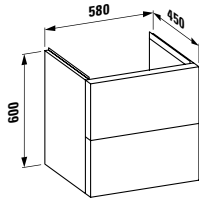

810335

Washbasin, shelf left,
with concealed outlet

600 x 460 x 120 mm

Colours: .000 .020 .400 .757 .759

Options: .111 .112 .158 .815

407568

Vanity unit with two drawers, incl. organiser,
for washbasin shelf left 810335

Colours: .640 .641 .642