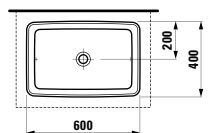

816952 LAUFEN PRO S

Bowl washbasin, rectangular

600 x 400 x 115 mm

Colours: .000 .400

Options: .112