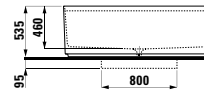

SENTEC BATHTUBS

220347 SONAR

Bathtub, made of Sentec solid surface, with wall connection, tap bank and integrated overflow

1600 x 815 x 460 (535) mm

Colours: .000

Options: .000

292340

Backrest, light grey

400 x 90 x 640 mm

Colours: .087

245971 ILBAGNOALESSI ONE

Bathtub, fitted version, with centre outlet, with frame, made of Sentec solid surface

1780 x 820 x 460 (610) mm

Colours: .000

Options: .000 .605 .615 .625