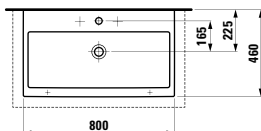

895425

Towel holder, chromed

755 x 70 x 75 mm

Colours: .004

817437

Washbasin, undersurface ground

800 x 460 x 140 mm

Colours: .000

Options: .104 .108 .109

●/●●●/○