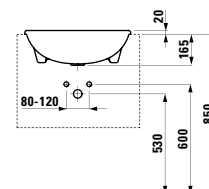

812951 LAUFEN PRO B

Semi-recessed washbasin

560 x 440 x 165 mm

Colours: .000 .400

Options: .104

●