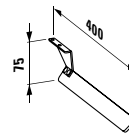

381708

Towel holder for the right-hand side, chromed, matches washbasins 810701, 810702, 810703, 810704, 810708, 816705

Colours: .004

Options: .000