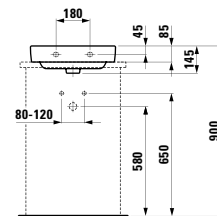

816961 LAUFEN PRO S

Small washbasin, undersurface ground

450 x 340 x 85 mm

Colours: .000 .400

Options: .104 .109 .142 .156

●/○