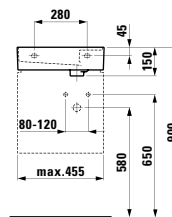

KARTELL BY LAUFEN

815334

Small washbasin, tap bank right,
with concealed outlet

460 x 280 x 120 mm

Colours: .000 .020 .400 .757 .759

Options: .111 .112

407518

Vanity unit with one glas shelf, door hinge right,
open shelf left for handwashbasin tap bank right
815334

Colours: .640 .641 .642

407512

Vanity unit, 1 door, left hinged, incl. drawer
organiser

445 x 275 x 615 mm

Colours: .631 .633 .634 .635

815335

Small washbasin, tap bank left,
with concealed outlet

460 x 280 x 120 mm

Colours: .000 .020 .400 .757 .759

Options: .111 .112