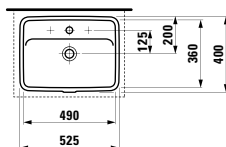

811966

Under-mounted washbasin, with tap bank, ground

490 x 360 x 170 mm

Colours: .000 .400

Options: .104 .108 .109