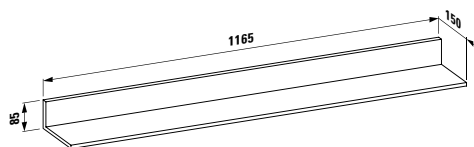

409051

Drawer element 1200, 1 drawer, with cut-out left
1200 x 500 x 430 mm

Colours: .250 .251

409246

Internal shelf for drawer element
1200 x 500 mm, with provision for a socket
1165 x 150 x 85 mm

Colours: .250 .251