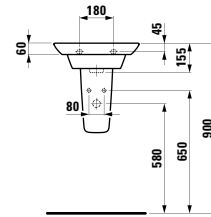

815701

Small washbasin

450 x 360 x 60 (135) mm

Colours: .000

Options: .104

401101 CASE

Vanity unit, 1 door, left hinged, with 1 glass shelf

450 x 340 x 425 mm

Colours: .463 .475 .519 .548 .999

401102 CASE

Vanity unit, 1 door, right hinged, with 1 glass shelf

450 x 340 x 425 mm

Colours: .463 .475 .519 .548 .999