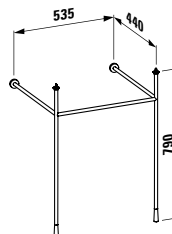

407851

Drawer element, 900 mm, 1 drawer,
with cut-out variants for washbasins 816332,
816333, 810334, 810335, 815331, 812331,
812332 (custom order via order form)

895 x 455 x 415 mm

Colours: .631 .633 .634 .635

385335

Washbasin frame, chromed

535 x 440 x 790

Colours: .004 .450