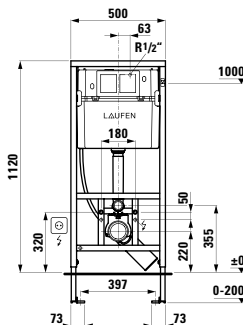

CLEANET SHOWER TOILETS

820601 NAVIA

Shower Toilet, wall-hung, rimless, washdown, incl. seat and cover removable with lowering system

Technical details:

- Rated voltage 220 to 240 V, 50/60 Hz
- Power consumption in use max. 1150 W
- Protection rating IPX4
- Protection class I
- Direct connection by NYM cable possible
- Operating temperature range +5 to +40 °C
- Water flow pressure range 0.1 to 1 MPa
- Flow rate max. 3.5L/min
- Shower 7 pressure levels
- Shower 7 temperature levels via app
- Drinking water standards EN 1717
- Compatible with Laufen LIS and commercial installation systems, see compatibility list

580 x 370 x 380 (430) mm

Colours: .400 .757

Options: .000 .717*

*adapter plate 894690 only available for this version

**with lateral opening for water supply

894661 LIS

Installation system LIS CW2 with cistern for wall-hung WC and shower toilet, dual flush 6/3L (adjustable to 4.5/3L)

500 x 140-195 x 1120-1320 mm

Colours: .000

Options: .000

894666 LIS

Installation system LIS CW2 with cistern for wall-hung WC and shower toilet, dual flush 4.5/3L (adjustable to 6/3L)

500 x 140-195 x 1120-1320