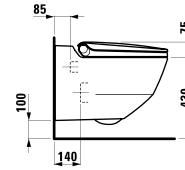

CLEANET SHOWER TOILETS

820691 RIVA

Shower toilet, wall-hung, washdown, without flushing rim, incl. WC seat and cover, removable, with lowering system incl. remote control with touch screen

Technical details:

- Rated voltage 220 – 240 V, 50/60 Hz
- Power consumption in use max. 1400 W
- Power consumption in standby (boiler at ECO or OFF, LED display OFF) < 1 W
- Protection rating IPX4
- Protection class I
- Direct connection by NYM cable possible
- Operating temperature range +5 – +40 °C
- Water flow pressure range 0.1 – 1 MPa
- Flow rate ca. 4.3L/min, Power mode ca. 5.6 l/min, lady shower ca. 2.5 l/min
- Shower 7 pressure levels
- Shower 7 temperature levels
- Shower duration range 15 – 20 – 25 sec
- Drinking water standards EN 1717

600 x 395 x 330 mm

Colours: .400 .757

Options: .000

Connection with Laufen installation system LIS CW2