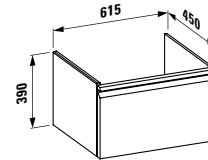

810964

Washbasin

650 x 465 x 95 mm

Colours: .000 .400

Options: .104 .108 .109 .142 .156