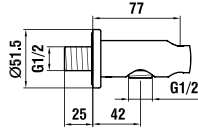

Colours: .004 .090*

*brushed stainless steel

3639800041621 CITY

Shower hose connector with integrated ,city' shower holder, projection 77 mm, with vacuum breaker, all-metal

Colours: .004

3629800001201

Flexible hose in metal look, 1250 mm