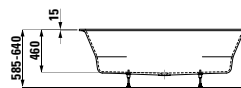

294103

Neck cushion, black, self-adhesive, for curved bathtub contours, black

355 x 190 x 50

Colours: .016

Options: .000