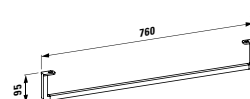

381801

Towel holder, chromed

760 x 25 x 95 mm

Colours: .004