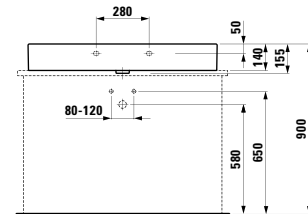

818438 LIVING CITY

Washbasin, undersurface ground

1000 x 460 x 140 mm

Colours: .000

Options: .104 .107 .108 .109

●/●●/●●●/○