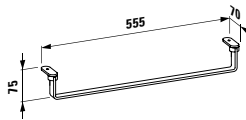

817432

Washbasin, undersurface ground

500 x 460 x 140 mm

Colours: .000

Options: .104 .108 .109

817433

Washbasin

600 x 460 x 140 mm

Colours: .000

Options: .104 .108 .109

401181 CASE

Vanity unit, 1 drawer

595 x 455 x 455 mm

Colours: .463 .475 .519 .548 .999

401182 CASE

Vanity unit, 2 drawers

595 x 455 x 455 mm

Colours: .463 .475 .519 .548 .999

895424

Towel holder, chromed

555 x 70 x 75 mm

Colours: .004

817434

Washbasin, undersurface ground

600 x 460 x 140 mm

Colours: .000

Options: .104 .108 .109