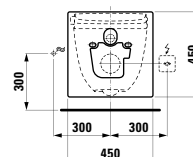

CLEANET SHOWER TOILETS

820691 RIVA

Shower toilet, wall-hung, washdown, without flushing rim, incl. WC seat and cover, removable, with lowering system incl. remote control with touch screen

Technical details:

- Rated voltage 220 – 240 V, 50/60 Hz
- Power consumption in use max. 1400 W
- Power consumption in standby (boiler at ECO or OFF, LED display OFF) < 1 W
- Protection rating IPX4
- Protection class I
- Direct connection by NYM cable possible
- Operating temperature range +5 – +40 °C
- Water flow pressure range 0.1 – 1 MPa
- Flow rate ca. 4.3L/min, Power mode ca. 5.6 l/min, lady shower ca. 2.5 l/min
- Shower 7 pressure levels
- Shower 7 temperature levels
- Shower duration range 15 – 20 – 25 sec
- Drinking water standards EN 1717

600 x 395 x 330 mm

Colours: .400 .757

Options: .000

894690

Adapter plate for shower toilet installation with connections above 9 cm outside of centre

450 x 450 x 25 mm

Colours: .000