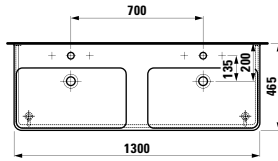

814968

Double washbasin
1300 x 460 x 95 mm

Colours: .000 .400

Options: .104 .108 .109

483571

Vanity unit, 2 drawers, incl. drawer organiser
1260 x 450 x 390 mm

Colours: .423 .463 .475 .479 .480 .999