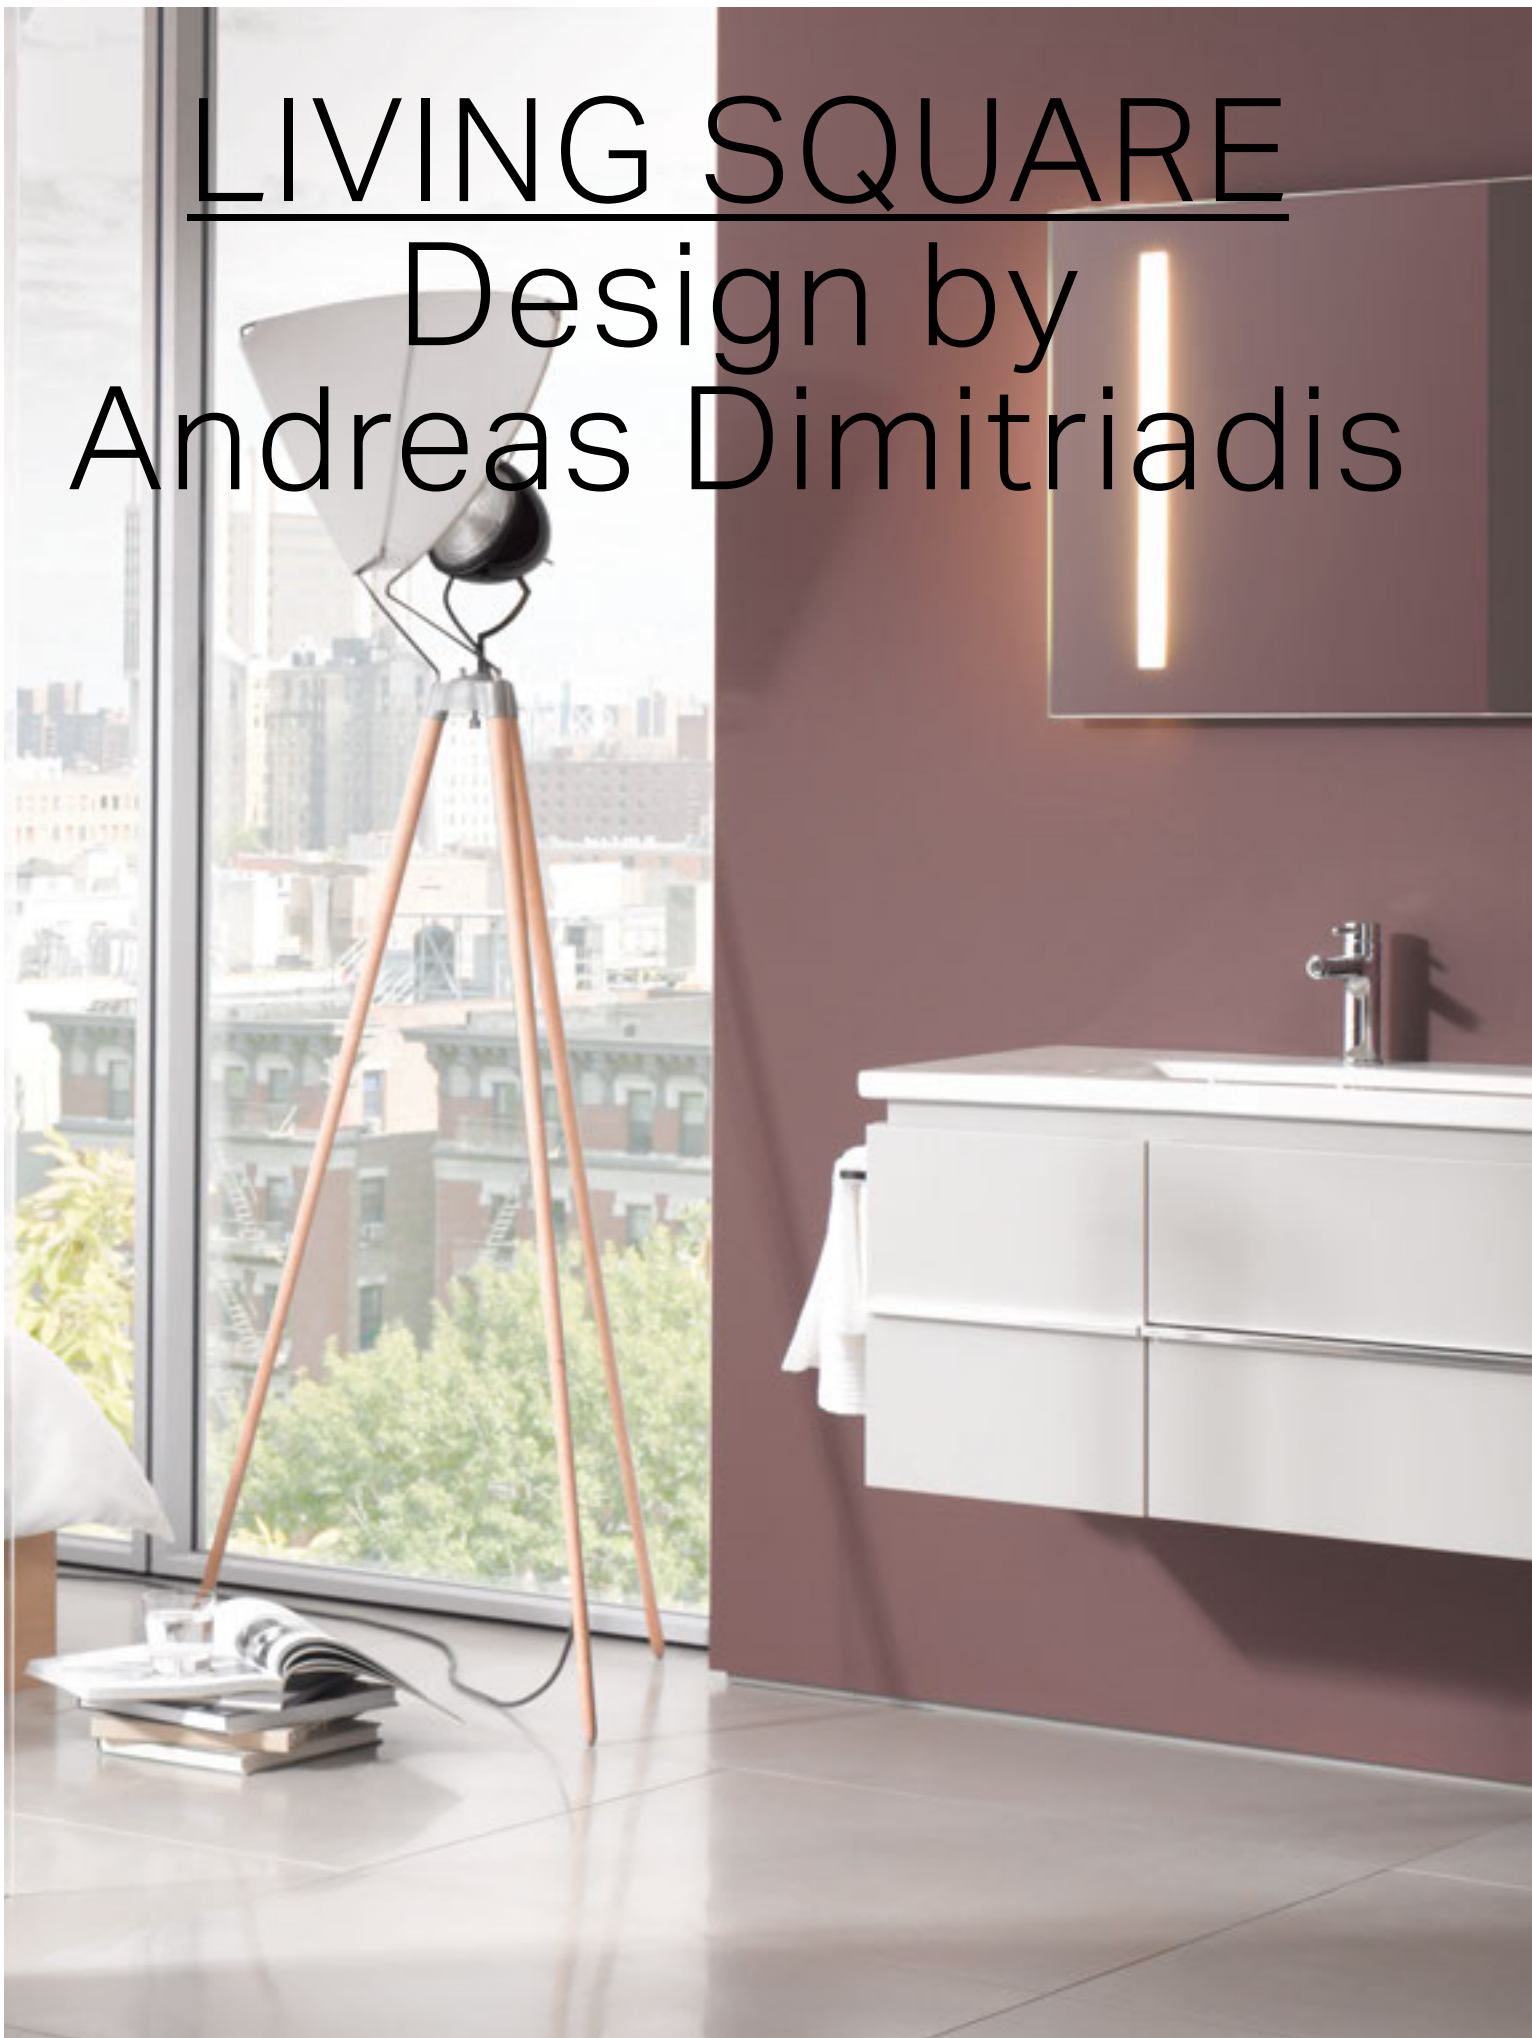

LIVING SQUARE Design by Andreas Dimitriadis

LIVING SQUARE washbasin 130; CASE vanity unit; tall cabinet; towel rail TWINPLUS basin mixer