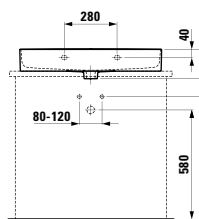

816285 VAL

Washbasin, undersurface ground
750 x 420 x 115 mm

Colours: .000 .400 .757

Options: .104 .108 .109 .111 .112 .158