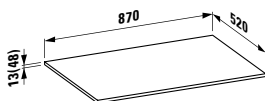

SPACE

410950

Countertop, 900 mm, without cut-out, 13 mm thick
870 x 520 x 13 (48) mm

Colours: .100 .101 .103