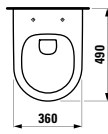

820965

Wall-hung WC ,compact', washdown, without flushing rim

490 x 360 x 340 (430) mm

Colours: .000 .049 .400

Options: .000