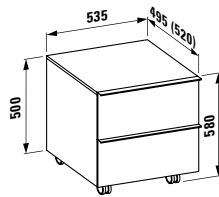

411192

Trolley, 2 drawers

535 x 498 (520) x 580 mm

Colours: .100 .101 .103 .999