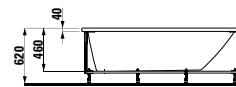

231951

Bathtub, fitted version, sanitary acrylic

1700 x 750 x 460 (620)

Colours: .000

Options: .000