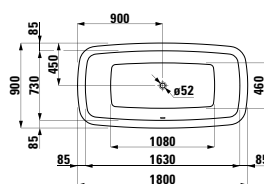

294103

Neck cushion, black, self-adhesive, for curved bathtub contours, black

355 x 190 x 50

Colours: .016

Options: .000