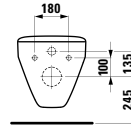

819700

Pedestal matches washbasins 810701, 810702, 810703, 810704, 8107038

205 x 200 x 760 mm

Colours: .000

Options: .000

820706

Wall-hung WC, washdown, rimless

560 x 360 x 345 (430) mm

Colours: .000

Options: .000