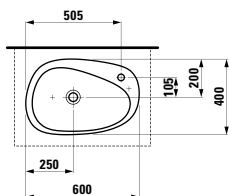

816803

Bowl washbasin, with semi-wet area and tap bank

600 x 400 x 130 mm

Colours: .000 .400

Options: .104 .109 .111 .112