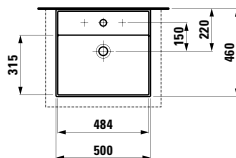

816332 KARTELL BY LAUFEN

Washbasin, undersurface ground

500 x 460 x 120 mm

Colours: .000 .020 .400 .757 .759

Options: .104 .109