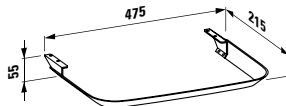

381702

Towel holder, chromed

Colours: .004

Options: .000