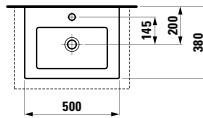

815435

Drop-in washbasin, wall-mounted,
undersurface ground

500 x 380 x 40 (120) mm

Colours: .000

Options: .104 .109

●/○