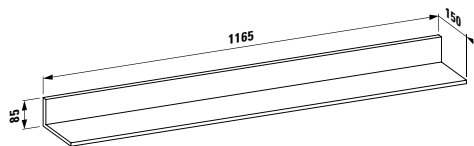

BOUTIQUE

409053

Drawer element 1200, 1 drawer with centre cut-out
1200 x 500 x 430 mm

Colours: .250 .251

409246

Internal shelf for drawer element
1200 x 500 mm, with provision for a socket
1165 x 150 x 85 mm

Colours: .250 .251