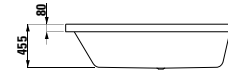

ACRYLIC BATHTUBS

243800 PALOMBA COLLECTION

Bathtub, drop-in version, rim 80 mm, sanitary acrylic
1800 x 800 x 455 mm

Colours: .000

Options: .000

294103

Neck cushion, black, self-adhesive, for curved bathtub contours, black

355 x 190 x 50

Colours: .016

Options: .000

243801 PALOMBA COLLECTION

Bathtub, drop-in version, with frame, rim 80 mm, sanitary acrylic

1800 x 800 x 455 (600) mm

Colours: .000

Options: .000