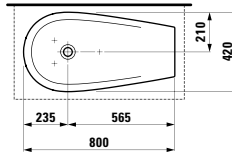

ILBAGNOALESSI ONE

818972

Bowl washbasin, with tap bank, flat, with concealed overflow, incl. ceramic waste cover

750 x 520 x 90 mm

Colours: .400

Options: .104 .109

●/○

424033

Vanity unit, 800 mm, centre cut-out, 2 drawers
800 x 500 x 330 mm

Colours: .630 .631

424131

Vanity unit, 1200 mm, cut-out left, 4 drawers
1200 x 500 x 330 mm

Colours: .630 .631

424132

Vanity unit, 1200 mm, cut-out right, 4 drawers
1200 x 500 x 330 mm

Colours: .630 .631

818973

Bowl washbasin, shelf positionable right or left, incl. ceramic waste cover

800 x 420 x 145 mm

Colours: .400

Options: .112

○

424161

Vanity unit, 1200 mm, cut-out left, 3 drawers
1200 x 500 x 330 mm

Colours: .630 .631

424162

Vanity unit, 1200 mm, cut-out right, 3 drawers
1200 x 500 x 330 mm

Colours: .630 .631

424261

Vanity unit, 1600 mm, cut-out left, 4 drawers
1600 x 500 x 330 mm

Colours: .630 .631

424262

Vanity unit, 1600 mm, cut-out right, 4 drawers
1600 x 500 x 330 mm

Colours: .630 .631