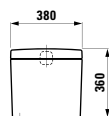

826953

Cistern, side water inlet bottom left

380 x 175 x 360 mm

Colours: .000 .049

Options: .873