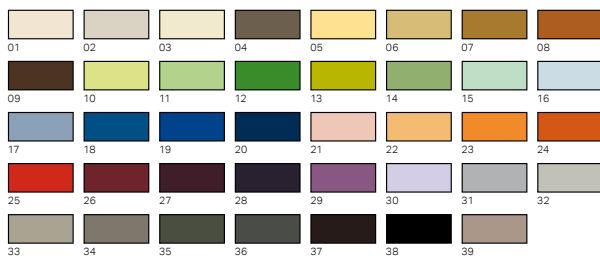

Colours **furniture CASE**

-  **.463**
white matt
-  **.475**
white glossy
-  **.519**
chalked oak
-  **.548**
anthracite oak
-  **.999**
multicolor

Please state colour number in the order text:

For more information on the choice of 39 colours,
refer to the „Product features and benefits“ chapter.