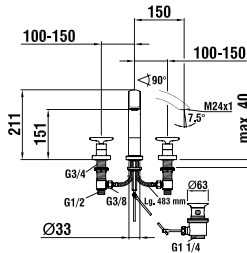

3127030042211 CURVEPRIME

3-hole basin mixer, projection 150 mm, swivel spout, with pop-up waste

Colours: .004