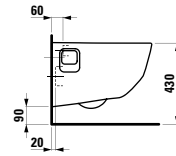

820964

Wall-hung WC, washdown, rimless, with recess

530 x 360 x 340 (430) mm

Colours: .000 .049 .400

Options: .000