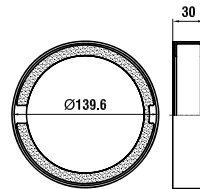

3799840040601

Extension ring ,twin' 30 mm, matches round set 30 mm

Colours: .004

3713800040601

Wall-mounted spout, fixed spout, projection 175 mm

Colours: .004

The matching concealed system can be found in the SIMIBOX chapter. Matching showerheads, shower systems and accessories can be found in the SHOWER ACCESSORIES chapter.