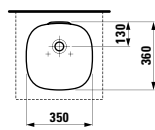

812300

Bowl washbasin

350 x 350 x 130 mm

Colours: .000 .400 .757

Options: .109 .112