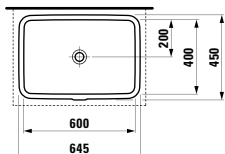

811969 LAUFEN PRO S

Under-mounted washbasin, ground
600 x 400 x 170 mm

Colours: .000 .400

Options: .109

○