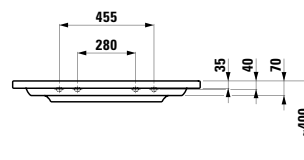

870433 LIVING SQUARE / PALACE

Shelf, made from sanitary ceramic, wall-hung,
cutable to 650 mm

900 x 380 x 35 (100) mm

Colours: .000

Options: .000 .710 .711 .712