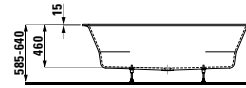

294103

Neck cushion, black, self-adhesive,
for curved bathtub contours, black

355 x 190 x 50

Colours: .016

Options: .000

243952

Freestanding bathtub,
made of Marbond composite material

1500 x 700 x 590 mm

Colours: .000

Options: .000