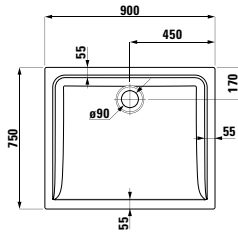

854951 MERANO

Shower tray, rectangular, sanitary ceramic,
flat (45 mm)

900 x 750 x 65

Colours: .000 .600

Options: .000