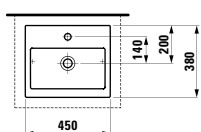

811430 LIVING CITY

Small bowl washbasin, with tap bank

450 x 380 x 140 mm

Colours: .000

Options: .104 .109