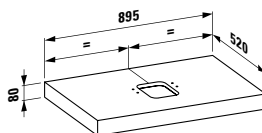

405131

Countertop, 900 mm, with centre cut-out

895 x 520 x 80 mm

Colours: .463 .519 .548