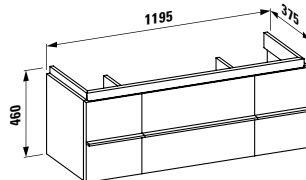

812704

Vanity washbasin, cutable to 900 mm,
with chromed towel holder
1200 x 510 x 110 mm

Colours: .000

Options: .104 .108 .135 .147