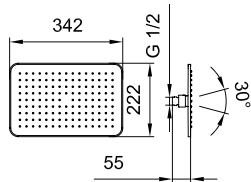

3679810042401

Round rain shower head, Ø 356 mm

Colours: .004

3679810043101

Square rain shower head, 222 x 342 mm

Colours: .004

3679810044101

Oval rain shower head, 226 x 346 mm