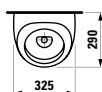

ILBAGNOALESSI ONE

840971

Siphonic urinal, internal water inlet,
version for cover

325 x 290 x 585 mm

Colours: .400

Options: .000

894971

Cover for urinal

Colours: .000

Options: .000

840975

Siphonic urinal, internal water inlet,
version without cover

290 x 325 x 585 mm

Colours: .400

Options: .000

245971

Bathtub, fitted version, with centre outlet,
with frame, made of Sentec solid surface

1780 x 820 x 460 (610) mm

Colours: .000

Options: .000 .605 .615 .625

294103

Neck cushion, black, self-adhesive,
for curved bathtub contours, black

355 x 190 x 50

Colours: .016

Options: .000