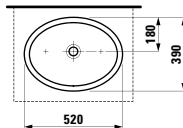

812964

Bowl washbasin

520 x 390 x 150 mm

Colours: .000 .400

Options: .109

819951 LAUFEN PRO

Semi-pedestal for washbasin

210 x 285 x 345 mm

Colours: .000

Options: .000