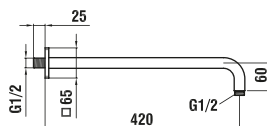

3669800040031

Wall bracket for rain shower head, with square rosette, 420 mm

Colours: .004