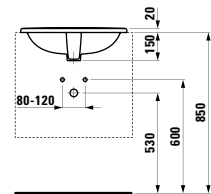

813961

Drop-in washbasin
560 x 440 x 20 (170) mm

Colours: .000 .400

Options: .104 .142*.156*

*washbasin only available in color .000

●/○