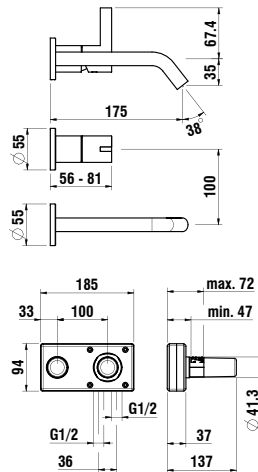

311336xxx1201

Concealed single lever basin mixer for Simibox 2-Point, projection 175 mm

Colours: .004 .090 (.001 .092 .093)*