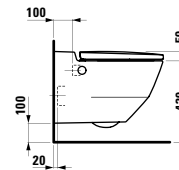

CLEANET SHOWER TOILETS

820601 NAVIA

Shower Toilet, wall-hung, rimless, washdown, incl. seat and cover removable with lowering system

Technical details:

- Rated voltage 220 to 240 V, 50/60 Hz
- Power consumption in use max. 1150 W
- Protection rating IPX4
- Protection class I
- Direct connection by NYM cable possible
- Operating temperature range +5 to +40 °C
- Water flow pressure range 0.1 to 1 MPa
- Flow rate max. 3.5L/min
- Shower 7 pressure levels
- Shower 7 temperature levels via app
- Drinking water standards EN 1717
- Compatible with Laufen LIS and commercial installation systems, see compatibility list

580 x 370 x 380 (430) mm

Colours: .400 .757

Options: .000 .717*

*adapter plate 894690 only available for this version

**with lateral opening for water supply

894661 LIS

Installation system LIS CW2 with cistern for wall-hung WC and shower toilet, dual flush 6/3L (adjustable to 4.5/3L)

500 x 140-195 x 1120-1320 mm

Colours: .000

Options: .000

894666 LIS

Installation system LIS CW2 with cistern for wall-hung WC and shower toilet, dual flush 4.5/3L (adjustable to 6/3L)

500 x 140-195 x 1120-1320