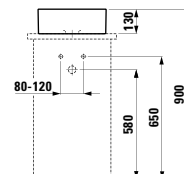

811433 LIVING SAPHIRKERAMIK

Bowl washbasin, square

360 x 360 x 130 mm

Colours: .000 .400 .757

Options: .112