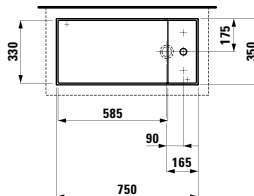

812332 KARTELL BY LAUFEN

Bowl washbasin with tap bank, with concealed outlet

750 x 350 x 120 mm

Colours: .000 .020 .400 .757 .759

Options: .111 .112 .158