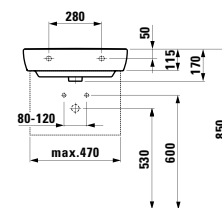

818951

Washbasin
550 x 480 x 115 mm

Colours: .000 .400

Options: .104 .109 .142

483023

Vanity unit, 1 drawer
470 x 450 x 390 mm

Colours: .423 .463 .475 .999