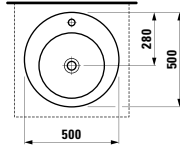

DROP-IN WASHBASINS

813971 ILBAGNOALESSI ONE

Drop-in washbasin, with concealed overflow, incl. ceramic waste cover

500 x 500 x 80 (225) mm

Colours: .400

Options: .104