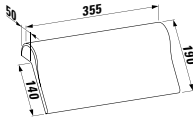

BATHTUBS WITH LIGHTING / WHIRL SYSTEMS

222332 KARTELL BY LAUFEN

Freestanding bathtub, made of Sentec solid surface, with slot overflow and tap bank at foot end, with lifting system

1760 x 760 x 440 (540) mm

Couleurs: .000

Options: .616

294680

Neck cushion, black, self-adhesive, for
or straight bathtub contours, black

Couleurs: .016