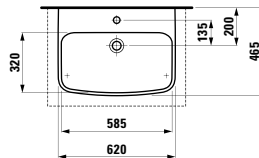

816545

Washbasin, undersurface ground

620 x 465 x 165 mm

Colours: .000

Options: .104 .109 .111 .112

●/○