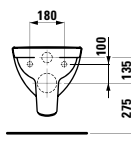

820953 PRO LIBERTY

Wall-hung WC ,liberty', washout, with flushing rim, barrier-free

700 x 360 x 350 (450) mm

Colours: .000

Options: .000