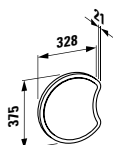

461612

Mirror ,caterpillar body'
328 x 21 x 375 mm

Colours: .472