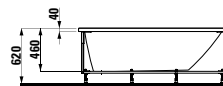

233955

Bathtub for right-hand corner with panel,
version left, sanitary acrylic

1600 x 700 x 460 (620)

Colours: .000

Options: .000