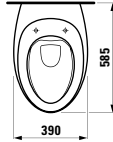

ILBAGNOALESSI ONE

820971

Wall-hung WC, washdown, rimless

585 x 390 x 355 (415) mm

Colours: .400

Options: .000