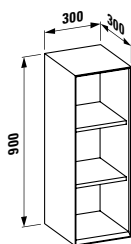

409170

Medium cabinet, open front

300 x 300 x 900 mm

Colours: .250 .251