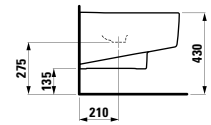

830961

Wall-hung bidet

530 x 360 x 300 (430) mm

Colours: .000 .400

Options: .302