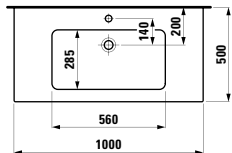

861965

Combipack 1000 mm, washbasin ,slim' with vanity unit ,Pro' with 2 drawers, incl. drawer organiser

1000 x 500 x 545 mm

Colours: .423 .463 .475 .479 .480

Options: .104

washbasin only available in color .000