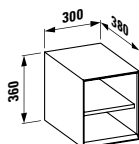

409100

Open shelf element

300 x 380 x 360 mm

Colours: .250 .251