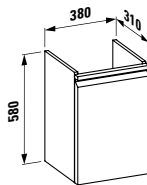

811951

Small washbasin
450 x 340 x 115 mm

Colours: .000 .400

Options: .104 .109

483011

Vanity unit, with 1 glass shelf, left hinged
380 x 310 x 580 mm

Colours: .423 .463 .475 .999