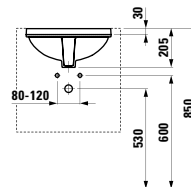

811220 BIJOU

Under-mounted washbasin, with tap bank, ground

415 x 365 x 205 mm

Colours: .000

Options: .000*

*with 1 taphole, with overflow