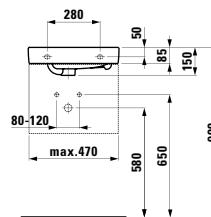

LAUFEN PRO S

815955

Small washbasin, tap bank left

480 x 280 x 85 mm

Colours: .000 .400

Options: .104 .109

●/○

483001

Vanity unit, 1 door, left hinged, shelf right, open-sided

470 x 275 x 605 mm

Colours: .423 .463 .475 .479 .480 .999

402101 BASE

Vanity unit, 1 door, left hinged, incl. drawer organiser

470 x 265 x 530 mm

Colours: .260 .261 .262 .263 .999

862965

Combipack small washbasin 815955, tap bank left with vanity unit ,Pro', incl. space saving siphon and fastening set

480 x 280 x 690

Colours: .463 .475

Options: .104