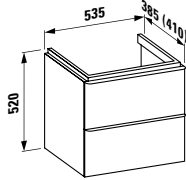

810282

Washbasin

550 x 420 x 115 mm

Colours: .000 .400 .757

Options: .104 .108 .109 .111 .112 .158

410122 SPACE

Vanity unit, 2 drawers

535 x 410 x 520 mm

Colours: .100 .101 .103 .999