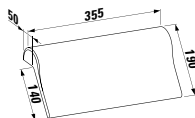

294680

Neck cushion, black, self-adhesive, for straight bathtub contours, black

312 x 122 x 50 mm

Colours: .016

226332 KARTELL BY LAUFEN

Freestanding bathtub, made of Sentec solid surface

1715 x 815 x 450 (520) mm

Colours: .000

Options: .000