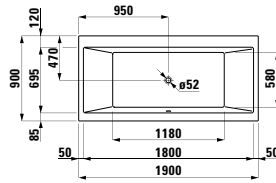

234951

Bathtub, with centre outlet, fitted version, sanitary acrylic

1900 x 900 x 460 (620)

Colours: .000

Options: .000

296136

Front panel

Colours: .000

Shower tray, made of Marbond composite material, super flat, square, outlet at side

800 x 800 x 29 mm

Colours: .000 .077 .078

Options: .000