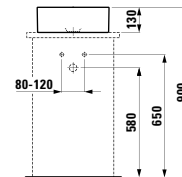

811435

Bowl washbasin, round
380 x 380 x 130 mm

Colours: .000 .400 .757

Options: .112