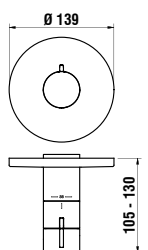

Colours: .004

3799840040501

Extension ring ,twin' 15 mm, matches round set 15 mm

Colours: .004

3799840040601

Extension ring ,twin' 30 mm, matches round set 30 mm

Colours: .004

3117510041101 CITYPLUS