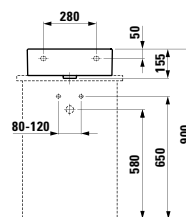

815433 LIVING CITY

Small washbasin, undersurface ground

450 x 380 x 140 mm

Colours: .000

Options: .104 .109