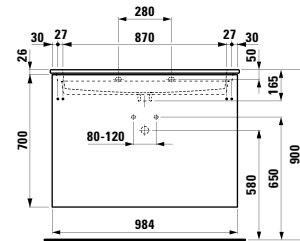

860337

Combipack 1000 mm, washbasin ,slim' with vanity unit with 2 drawers, incl. drawer organiser

1000 x 500 x 725 mm

Colours: .640 .641 .642

Options: .104 .107

washbasin only available in color .000