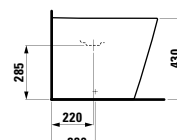

832331

Floorstanding bidet

560 x 370 x 430 mm

Colours: .000 .020 .400 .757

Options: .302 .308