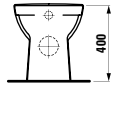

822951

Floorstanding WC, washdown, with flushing rim, outlet horizontal or vertical

580 x 360 x 400 mm

Colours: .000 .049 .400

Options: .000