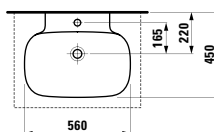

816302

Washbasin, undersurface ground
560 x 450 x 120 mm

Colours: .000 .400 .757

Options: .104 .109 .111 .112