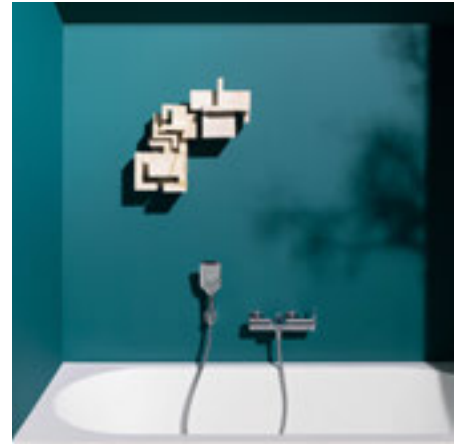

Marbond Gel Coat is hygienic, easy to clean and prevents slipping (DIN 51097, Class C)

LAUFEN PRO

Bathtub, rectangular, made of Marbond composite material, drop-in version

1700 x 750 / 1800 x 800 x 460 mm

242950 / 240950

LAUFEN PRO

Bathtub, drop-in version, oval, made of Marbond composite material

1800 x 800 x 460 mm

241950

LAUFEN PRO

Freestanding bathtub, made of Marbond composite material

1500 x 700 x 590 / 1650 x 750 x 550 mm

243952 / 239952

LAUFEN PRO

Shower tray, made of Marbond composite material, super flat, square, outlet at side

800 x 800 / 900 x 900 mm

210950 / 210956 / 211952 / 211958

LAUFEN PRO

Shower tray, made of Marbond composite material, super flat, rectangular, outlet at short side

1000 x 800 / 900 mm

210951 / 210957 / 212954 / 212955 / 210952 / 210958 / 211953 / 214951 / 214953 / 214959 / 211959

LAUFEN PRO

Shower tray, made of Marbond composite material, super flat, rectangular, outlet at long side

1400 x 700 / 800 mm

215954 / 210953 / 210959 / 211954 / 213956 / 213957 / 210954 / 211950 / 211955 / 214956 / 214958 / 210955 / 211951 / 211956 / 215953 / 211957

LAUFEN PRO

Shower tray, made of Marbond composite material, super flat, made-to-measure

750 - 2000 x 700 - 1000 x 29 - 46 mm

212950

Colours **shower trays**
LAUFEN SOLUTIONS

.000 white

.035 sand