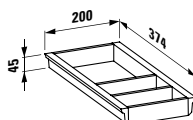

495403

Organiser ,small', for drawer element and trolley,
lacquered matt white

200 x 374 x 45 mm

Colours: .631