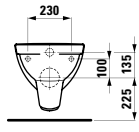

820955

Wall-hung WC, washdown, with flushing rim (anchor screw spacing 230 mm)

560 x 360 x 350 (400) mm

Colours: .000 .049 .400

Options: .000