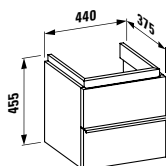

LIVING CITY

815432

Small washbasin
450 x 380 x 140 mm

Colours: .000

Options: .104 .109

●/○

401111 CASE

Vanity unit, 1 drawer
440 x 375 x 455 mm

Colours: .463 .475 .519 .548 .999

401112 CASE

Vanity unit, 2 drawers
440 x 375 x 455 mm

Colours: .463 .475 .519 .548 .999