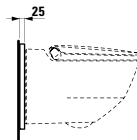

CLEANET SHOWER TOILETS

820691 RIVA

Shower toilet, wall-hung, washdown, without flushing rim, incl. WC seat and cover, removable, with lowering system incl. remote control with touch screen

Technical details:

- Rated voltage 220 – 240 V, 50/60 Hz
- Power consumption in use max. 1400 W
- Power consumption in standby (boiler at ECO or OFF, LED display OFF) < 1 W
- Protection rating IPX4
- Protection class I
- Direct connection by NYM cable possible
- Operating temperature range +5 – +40 °C
- Water flow pressure range 0.1 – 1 MPa
- Flow rate ca. 4.3L/min, Power mode ca. 5.6 l/min, lady shower ca. 2.5 l/min
- Shower 7 pressure levels
- Shower 7 temperature levels
- Shower duration range 15 – 20 – 25 sec
- Drinking water standards EN 1717

600 x 395 x 330 mm

Colours: .400 .757

Options: .000

894690

Adapter plate for shower toilet installation with connections above 9 cm outside of centre

450 x 450 x 25 mm

Colours: .000