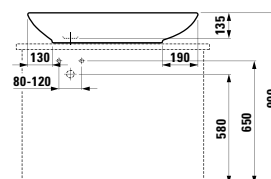

816801

Bowl washbasin
900 x 420 x 160 mm

Colours: .000 .400

Options: .112