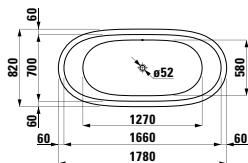

BATHTUBS WITH LIGHTING / WHIRL SYSTEMS

245971 ILBAGNOALESSI ONE

Bathtub, fitted version, with centre outlet, with frame, made of Sentec solid surface

1780 x 820 x 460 (610) mm

Couleurs: .000

Options: .000 .605 .615 .625

292340

Backrest, light grey

Couleurs: .087

245972 ILBAGNOALESSI ONE

Freestanding bathtub, made of Sentec solid surface, with centre outlet, with lifting system

1830 x 870 x 460 (530) mm

Couleurs: .000

Options: .000 .605 .615 .625