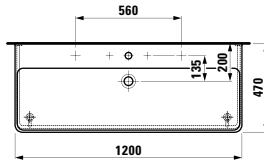

814965

Washbasin

1200 x 460 x 95 mm

Colours: .000 .400

Options: .104 .107 .108 .109

483561

Vanity unit, 1 drawer

1160 x 450 x 395 mm

Colours: .423 .463 .475 .479 .480 .999