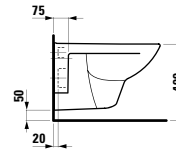

820955

Wall-hung WC, washdown, with flushing rim (anchor screw spacing 230 mm)

560 x 360 x 350 (400) mm

Colours: .000 .049 .400

Options: .000