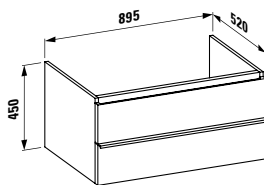

405234

Drawer element, 900 mm, with 2 drawers

895 x 520 x 230 mm

Colours: .463 .519 .548