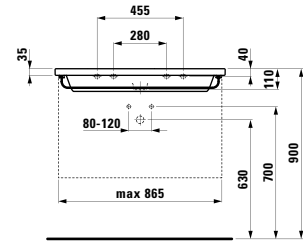

401262 CASE

Vanity unit, 2 drawers, incl. drawer organiser

895 x 475 x 455 mm

Colours: .463 .475 .519 .548 .999

381433

Towel holder, chromed

855 x 70 x 75 mm

Colours: .004

816434

Drop-in washbasin, wall-mounted,
undersurface ground
900 x 480 x 40 (120) mm

Colours: .000

Options: .104 .108 .109