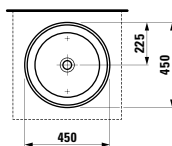

811973 ILBAGNOALESSI ONE

High bowl washbasin, without overflow, incl. ceramic waste cover

450 x 450 x 400 mm

Colours: .400

Options: .109