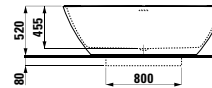

Colours: .000

Options: .000

294103

Neck cushion, black, self-adhesive,
for curved bathtub contours, black

355 x 190 x 50

Colours: .016

Options: .000

230302 INO