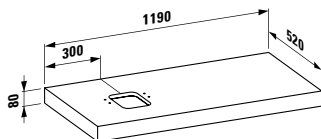

405142

Countertop, 1200 mm, with cut-out left

1190 x 520 x 80 mm

Colours: .463 .519 .548