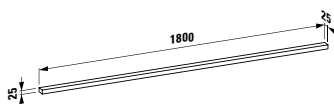

447410

Mirror with aluminium frame, 1800 mm

1800 x 25 x 700 mm

Colours: .144

447551

LED light element, horizontal, 1800 mm

1800 x 25 x 25 mm