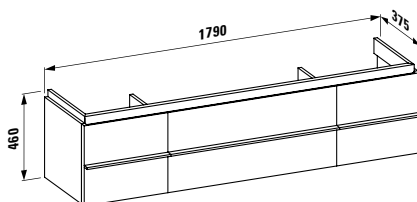

814708

Double vanity washbasin, cutable to 1350 mm,
with chromed towel holder

1800 x 510 x 110 mm

Colours: .000

Options: .104 .108 .135 .147