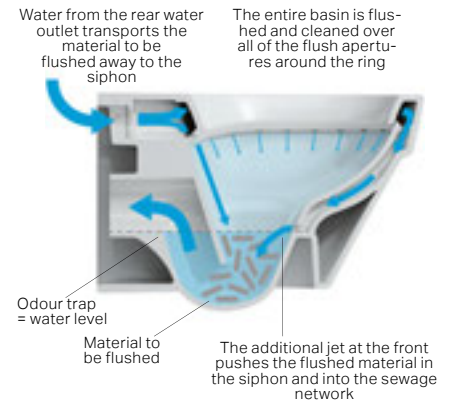

Without flushing rim

Most of the bowls of the new LAUFEN WCs are rimless. There's no longer anywhere for dirt and deposits to hide; instead, thanks to an innovative and powerful flushing system, everything's flushed cleanly away with both the 6/3-litre version and the 4.5/3 litre version. Both public toilets and private bathrooms can benefit from the easy cleaning and great hygiene of this system.

Water saving WCs

The latest generation of LAUFEN water-saving WCs are optimised to a full flushing volume of 4.5 litres of water. Compared to today's 6/3 litre Dual-Flush these models provide substantial water savings. With an average of 5,000 flushes per WC per year, the yearly water saving is at least 6,000 litres, or more than 27,000 litres if we take into consideration that 9 or even 12 litre models are still in use. LAUFEN WCs marked with the green 4.5/3L logo are not only fulfilling the requirements defined in the harmonized standard EN 997 Class 1 Type 5 and Class 2 (that cover the whole European territory), but also fulfill the challenging Australian requirements of SAI/Wels 4 Stars.

For Laufen the European water label is the most reliable and transparent way for consumers and professionals to clearly appreciate the potential regarding the reduction of water consumption. LAUFEN toilets, cisterns and urinals are developed to reach the highest level of water saving performance. Please note that a suitable downstream drainage system must be built for this kind of water-saving WCs. In case of restrictions of the existing drainage system or local regulations LAUFEN WCs

marked with green 4.5/3L logo can also be flushed with standard 6 litre flushing volume.

Flushing mechanisms