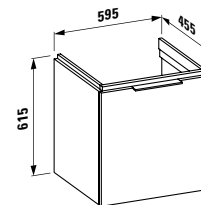

407552

Vanity unit, 2 drawers, incl. drawer organiser
595 x 455 x 615 mm

Colours: .631 .633 .634 .635

407551

Vanity unit, 1 drawer and internal shelf,
incl. drawer organiser

595 x 455 x 615 mm

Colours: .631 .633 .634 .635