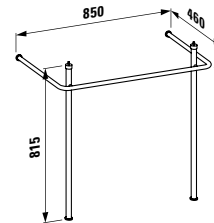

813965

Washbasin

850 x 460 x 95 mm

Colours: .000 .400

Options: .104 .108 .109

483501

Vanity unit, 1 drawer

810 x 450 x 390 mm

Colours: .423 .463 .475 .479 .480 .999

483502

Vanity unit, 1 drawer and interior drawer, incl. drawer organiser

810 x 450 x 390 mm

Colours: .423 .463 .475 .479 .480 .999

402392 BASE

Vanity unit, 2 drawers, incl. drawer organiser

810 x 440 x 530 mm

Colours: .260 .261 .262 .263 .999

385960

Washbasin frame, chromed

Colours: .004

816965

Washbasin, undersurface ground

850 x 460 x 95 mm

Colours: .000 .400

Options: .104 .108 .109