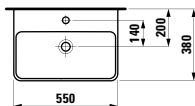

LAUFEN PRO S

818958

Washbasin ,compact'

550 x 380 x 95 mm

Colours: .000 .400

Options: .104 .109 .142 .156

●/○