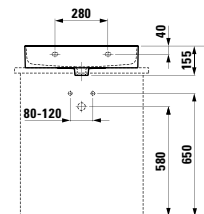

810282

Washbasin

550 x 420 x 115 mm

Colours: .000 .400 .757

Options: .104 .108 .109 .111 .112 .158

410122 SPACE

Vanity unit, 2 drawers

535 x 410 x 520 mm

Colours: .100 .101 .103 .999

402192 BASE

Vanity unit, 2 drawers, incl. drawer organiser

535 x 390 x 530 mm

Colours: .260 .261 .262 .263 .999

816282

Washbasin, undersurface ground

550 x 420 x 115 mm

Colours: .000 .400 .757

Options: .104 .108 .109 .111 .112 .158

810283

Washbasin

600 x 420 x 115 mm

Colours: .000 .400 .757

Options: .104 .108 .109 .111 .112 .158

410142 SPACE

Vanity unit, 2 drawers

585 x 410 x 520 mm

Colours: .100 .101 .103 .999

402252 BASE

Vanity unit, 2 drawers, incl. drawer organiser

585 x 390 x 530 mm

Colours: .260 .261 .262 .263 .999

816283

Washbasin, undersurface ground

600 x 420 x 115 mm

Colours: .000 .400 .757

Options: .104 .108 .109 .111 .112 .158