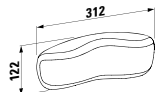

294103

Neck cushion, black, self-adhesive, for curved bathtub contours, black

355 x 190 x 50

Colours: .016

Options: .000

241950 LAUFEN PRO

Bathtub, drop-in version, oval, made of Marbond composite material

1800 x 800 x 460 mm

Colours: .000

Options: .000