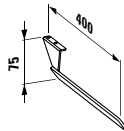

Vanity unit, 1 drawer

645 x 430 x 425 mm

Colours: .463 .475 .519 .548 .999

401222 CASE

Vanity unit, 2 drawers, incl. drawer organiser

645 x 430 x 425 mm

Colours: .463 .475 .519 .548 .999

381707