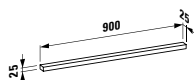

447502

LED light element, horizontal, with switch,
900 mm

900 x 25 x 25 mm