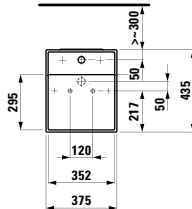

811331

Freestanding washbasin with concealed outlet

375 x 435 x 900 mm

Colours: .000 .020 .400 .D01 .D02 .D03

Options: .111 .112 .158 .815