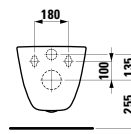

820965

Wall-hung WC ,compact', washdown, without flushing rim

490 x 360 x 340 (430) mm

Colours: .000 .049 .400

Options: .000