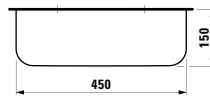

871541 MODERNA

Shelf, made from sanitary ceramic, wall mounted,
450 mm

450 x 150 x 55 mm

Colours: .000

Options: .000