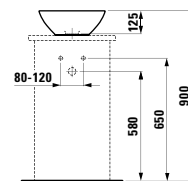

812300

Bowl washbasin

350 x 350 x 130 mm

Colours: .000 .400 .757

Options: .109 .112