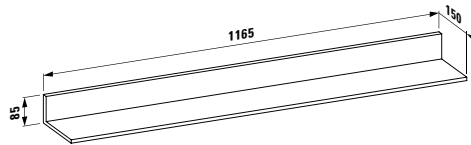

409246

Internal shelf for drawer element
1200 x 500 mm, with provision for a socket
1165 x 150 x 85 mm

Colours: .250 .251

409220

Countertop, made-to-measure, 600-2200 mm,
80/120 mm thick (custom order via order form)

600-2200 x 500 x 80/120 mm

Colours: .250 .251