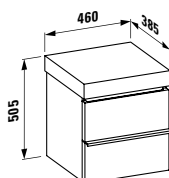

490950

Towel holder for furniture, 270 mm

270 x 60 x 15 mm

Colours: .000

490951

Towel holder for furniture, 320 mm

320 x 60 x 15 mm

Colours: .000