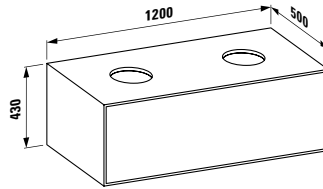

409246

Internal shelf for drawer element
1200 x 500 mm, with provision for a socket
1165 x 150 x 85 mm

Colours: .250 .251

409220

Countertop, made-to-measure, 600-2200 mm,
80/120 mm thick (custom order via order form)

600-2200 x 500 x 80/120 mm

Colours: .250 .251