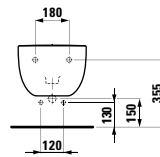

830801

Wall-hung bidet

540 x 360 x 265 (430) mm

Colours: .000 .400

Options: .304