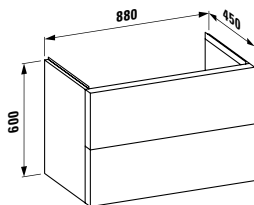

KARTELL BY LAUFEN

810338

Washbasin, shelf right,
with concealed outlet

900 x 460 x 120 mm

Colours: .000 .020 .400 .757 .759

Options: .111 .112 .158 .815