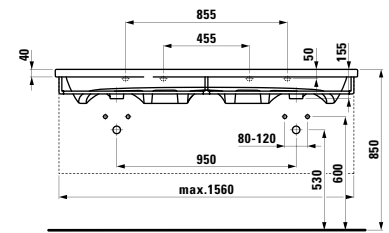

381803

Towel holder, chromed

1560 x 25 x 95 mm

Colours: .004

814809

Double vanity washbasin

1600 x 500 x 40 (180) mm

Colours: .000 .400

Options: .104 .109 .111

●/○

407454

Vanity unit, 4 drawers

1585 x 495 x 590 mm

Colours: .220 .222 .223