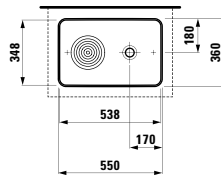

812282 VAL

Bowl washbasin, with semi-wet area (islet)

550 x 360 x 125 mm

Colours: .000 .400 .757

Options: .109 .112