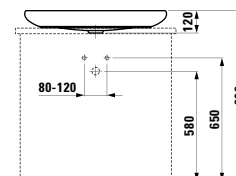

BOWL WASHBASINS

818973 ILBAGNOALESSI ONE

Bowl washbasin, shelf positionable right or left, incl. ceramic waste cover

800 x 420 x 145 mm

Colours: .400

Options: .112

816802 PALOMBA COLLECTION

Bowl washbasin