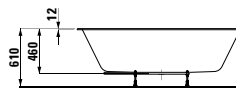

BATHTUBS WITH LIGHTING / WHIRL SYSTEMS

245971 ILBAGNOALESSI ONE

Bathtub, fitted version, with centre outlet, with frame, made of Sentec solid surface

1780 x 820 x 460 (610) mm

Couleurs: .000

Options: .000 .605 .615 .625

292340

Backrest, light grey

Couleurs: .087

245972 ILBAGNOALESSI ONE

Freestanding bathtub, made of Sentec solid surface, with centre outlet, with lifting system

1830 x 870 x 460 (530) mm

Couleurs: .000

Options: .000 .605 .615 .625