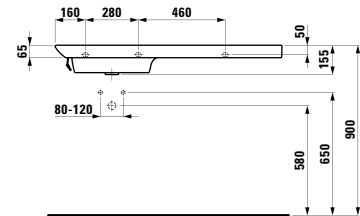

401622 CASE

Vanity unit, 2 drawers, 1 door, left hinged

1140 x 375 x 450 mm

Colours: .463 .475 .519 .548 .999

381707

Towel holder for the left-hand side, chromed, matches washbasins 810702, 810703, 810704, 810708, 816706

Colours: .004

Options: .000