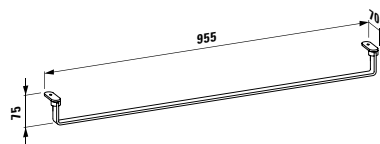

895424

Towel holder, chromed
555 x 70 x 75 mm

Colours: .004

895426

Towel holder, chromed
955 x 70 x 75 mm

Colours: .004