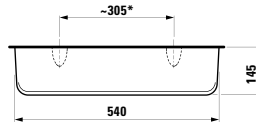

SPECIAL ARTICLES AND CERAMIC ACCESSORIES

870033 MODERNA

Shelf, made from sanitary ceramic, wall mounted,
540 mm

540 x 145 x 55 mm

Colours: .000

Options: .000

870034 MODERNA

Shelf, made from sanitary ceramic, wall mounted,
620 mm