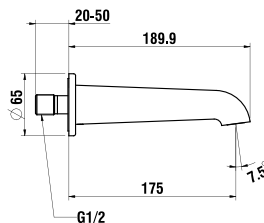

3799840040601

Extension ring ,twin' 30 mm, matches round set 30 mm

Colours: .004

3713800040601

Wall-mounted spout, fixed spout, projection 175 mm

Colours: .004

The matching concealed system can be found in the SIMIBOX chapter. Matching showerheads, shower systems and accessories can be found in the SHOWER ACCESSORIES chapter.