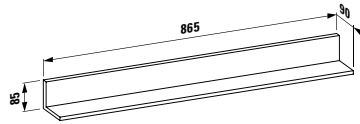

409003

Drawer element 900, 1 drawer with centre cut-out
900 x 380 x 360 mm

Colours: .250 .251

409241

Internal shelf for drawer element
900 x 380 mm, with provision for a socket
865 x 90 x 85 mm

Colours: .250 .251