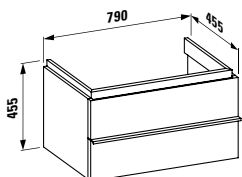

LIVING CITY

817436

Washbasin

800 x 460 x 140 mm

Colours: .000

Options: .104 .108 .109

●/●●●/○

401241 CASE

Vanity unit, 1 drawer

790 x 455 x 455 mm

Colours: .463 .475 .519 .548 .999