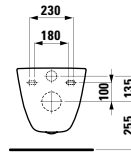

820964

Wall-hung WC, washdown, rimless, with recess

530 x 360 x 340 (430) mm

Colours: .000 .049 .400

Options: .000