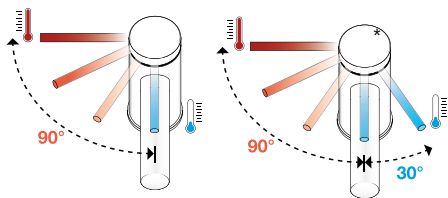

Additional benefit of Eco+

- No unintentional use of hot water as the faucet runs only cold water when the lever is in the central home position ('cold water start')