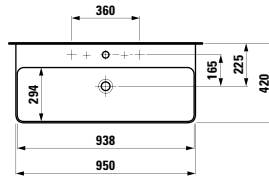

810287

Washbasin

950 x 420 x 115 mm

Colours: .000 .400 .757

Options: .104 .107 .108 .109 .111 .112 .115 .158

410202 SPACE

Vanity unit, 2 drawers

935 x 410 x 520 mm

Colours: .100 .101 .103 .999