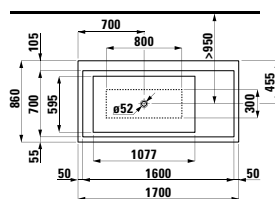

1700 x 860 x 440 (540) mm

Couleurs: .000

Options: .616

294680

Neck cushion, black, self-adhesive, for straight bathtub contours, black

Couleurs: .016

BATHTUBS WITH LIGHTING / WHIRL SYSTEMS

222332 KARTELL BY LAUFEN