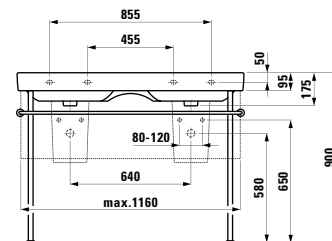

LAUFEN PRO S

814966

Double washbasin
1200 x 460 x 95 mm

Colours: .000 .400

Options: .104 .108 .109

483563

Vanity unit, 2 drawers, incl. drawer organiser
1160 x 450 x 395 mm

Colours: .423 .463 .475 .479 .480 .999

483564

Vanity unit, 2 drawers and interior drawer,
incl. drawer organiser

1160 x 450 x 395 mm

Colours: .423 .463 .475 .479 .480 .999