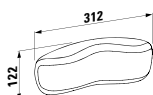

294103

Neck cushion, black, self-adhesive, for curved bathtub contours, black

Couleurs: .016

Options: .000