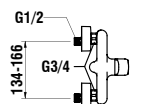

3312070044001

Wall-mounted single lever shower mixer, with one outlet, without accessories

Colours: .004