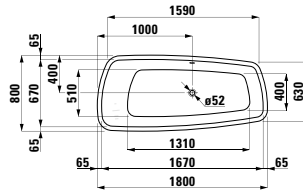

PALOMBA COLLECTION

242800

Bathtub, drop-in version, rim 20 mm,
sanitary acrylic

1800 x 800 x 455 mm

Colours: .000

Options: .000

294103

Neck cushion, black, self-adhesive,
for curved bathtub contours, black

355 x 190 x 50

Colours: .016

Options: .000

242801

Bathtub, drop-in version, with frame, rim 20 mm,
sanitary acrylic

1800 x 800 x 455 (600) mm

Colours: .000

Options: .000