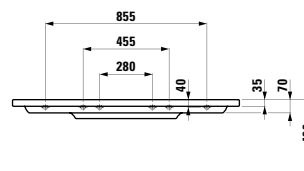

870434 LIVING SQUARE / PALACE

Shelf, made from sanitary ceramic, wall-hung,
cutable to 650 mm

1200 x 380 x 35 (100) mm

Colours: .000

Options: .000 .710 .711 .712