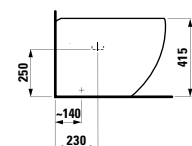

832971

Floorstanding bidet, with concealed overflow, incl. ceramic waste cover

390 x 585 x 415 mm

Colours: .400

Options: .304