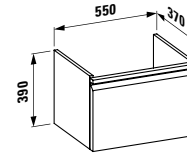

818959

Washbasin ,compact'

600 x 380 x 95 mm

Colours: .000 .400

Options: .104 .109 .142 .156

●/○