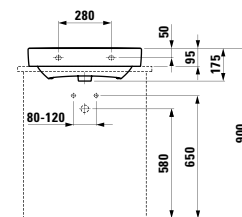

817959 LAUFEN PRO S

Washbasin ,compact', undersurface ground

600 x 380 x 95 mm

Colours: .000 .400

Options: .104 .109

●/○