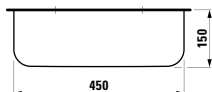

871541

Shelf, made from sanitary ceramic, wall mounted,
450 mm

450 x 150 x 55 mm

Colours: .000

Options: .000