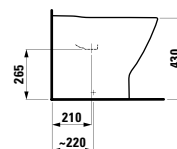

832701

Floorstanding bidet

560 x 360 x 440 (430) mm

Colours: .000

Options: .302