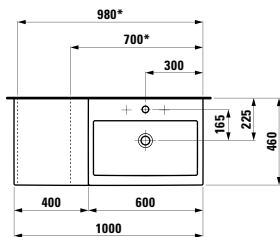

LIVING CITY

818431

Washbasin, shelf left
1000 x 460 x 140 mm

Colours: .000

Options: .104 .108 .109 .135

401281 CASE

Vanity unit, 1 drawer
990 x 455 x 455 mm

Colours: .463 .475 .519 .548 .999

401282 CASE

Vanity unit, 2 drawers
990 x 455 x 455 mm

Colours: .463 .475 .519 .548 .999