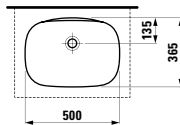

817302 INO

Drop-in washbasin

500 x 365 x 40 (150) mm

Colours: .000 .400 .757

Options: .109 .112