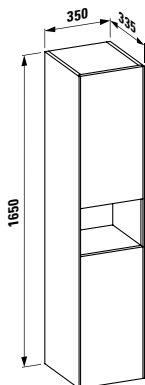

402702

Tall cabinet, 2 doors, right hinged, 1 open shelf,
2 glass shelves, design matches combipacks

350 x 335 x 1650 mm

Colours: .260 .261 .262 .263 .999