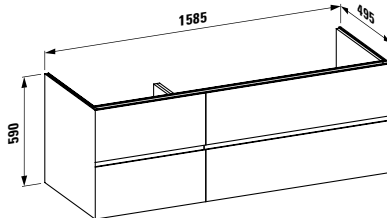

PALOMBA COLLECTION

814808

Vanity washbasin, asymmetrical

1600 x 500 x 40 (180) mm

Colours: .000 .400

Options: .104 .109 .111

●/○

407404

Vanity unit, 4 drawers

1585 x 495 x 590 mm

Colours: .220 .222 .223