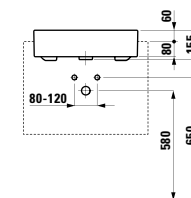

813432

Semi-recessed washbasin, rectangular

550 x 460 x 140 mm

Colours: .000

Options: .104 .108 .109

●/●●●/○