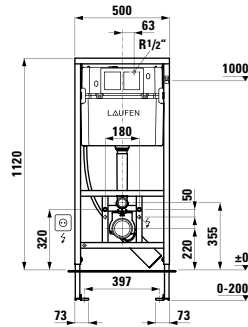

LIS INSTALLATION SYSTEM AND FLUSH PLATES

894661

Installation system LIS CW2 with cistern for wall-hung WC and shower toilet, dual flush 6/3L (adjustable to 4.5/3L)

500 x 140-195 x 1120-1320 mm

Colours: .000

Options: .000

894666

Installation system LIS CW2 with cistern for wall-hung WC and shower toilet, dual flush 4.5/3L (adjustable to 6/3L)

500 x 140-195 x 1120-1320 mm

Colours: .000

Options: .000

895661

Flush plate AW1, dual flush

250 x 10 x 160 mm

Colours: .000 .004 .007

Options: .000

895662

Flush plate Inox AW2, dual flush, vandalproof

250 x 10 x 160 mm

Colours: .000

Options: .000

895663

Electronic glass flush plate AW3, contactless, dual flush

250 x 15 x 160 mm

Colours: .000 .020

Options: .000

898660

Concealed AC adaptor for electronic flush plates AW3 and AW4 (100-230 V)

Colours: .000

Options: .000

895664

Electronic glass flush plate AW4, contactless, dual flush

250 x 15 x 160 mm

Colours: .000 .020

Options: .000

898660

Concealed AC adaptor for electronic flush plates AW3 and AW4 (100-230 V)

Colours: .000

Options: .000