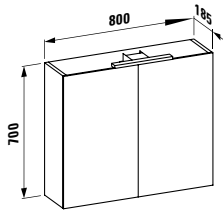

BASE

402950

Shelf with mirrored front, open-sided right and left,
2 shelves

250 x 185 x 700 mm

Colours: .260 .261 .262 .263 .999

402751

Mirror cabinet, 600 mm, 1 door, left hinged,
with horizontal LED light element, 2 glass shelves,
1 socket

600 x 185 x 700 mm

Colours: .260 .261 .262 .263 .999

402752

Mirror cabinet, 600 mm, 1 door, right hinged,
with horizontal LED light element, 2 glass shelves,
1 socket

600 x 185 x 700 mm

Colours: .260 .261 .262 .263 .999

402802

Mirror cabinet, 800 mm, 2 doors, with horizontal LED
light element, 2 glass shelves, 1 socket

800 x 185 x 700 mm

Colours: .260 .261 .262 .263 .999

402852

Mirror cabinet, 1000 mm, 2 doors, with horizontal
LED light element, 2 glass shelves, 1 socket

1000 x 185 x 700 mm

Colours: .260 .261 .262 .263 .999

402902

Mirror cabinet, 1200 mm, 2 doors, with horizontal
LED light element, 2 glass shelves, 1 socket

1200 x 185 x 700 mm

Colours: .260 .261 .262 .263 .999

493020

Laundry basket for tall cabinets

270 x 270 x 445 mm

Colours: .000

490950 CASE

Towel holder for furniture, 270 mm

270 x 60 x 15 mm

Colours: .000