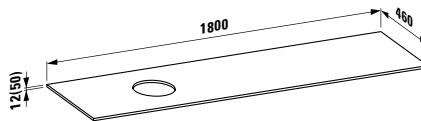

407791

Countertop made of cultured marble,
glossy white, with centre cut-out for bowl
washbasin 812332

1800 x 460 x 12 mm

Colours: .631