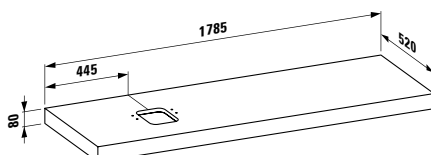

405162

Countertop, 1800 mm, with cut-out left
1785 x 520 x 80 mm

Colours: .463 .519 .548