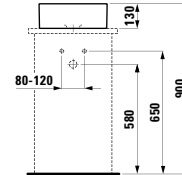

811433

Bowl washbasin, square
360 x 360 x 130 mm

Colours: .000 .400 .757

Options: .112