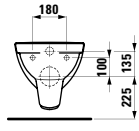

820950

Wall-hung WC, washdown, with flushing rim (anchor screw spacing 180 mm)

560 x 360 x 350 (400) mm

Colours: .000 .049 .400

Options: .000