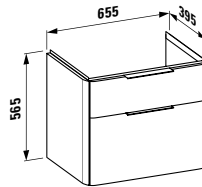

817541

Countertop washbasin, shelf left

700 x 465 x 165 mm

Colours: .000

Options: .104 .109 .111 .112

●/○

425182

Vanity unit, 2 drawers, incl. drawer organiser, matching washbasin 817541

655 x 395 x 565 mm

Colours: .264 .265 .463 .475

817542

Countertop washbasin, shelf right

700 x 465 x 165 mm

Colours: .000

Options: .104 .109 .111 .112

●/○