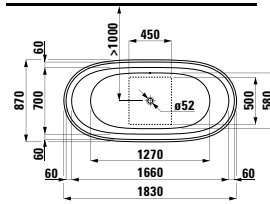

1830 x 870 x 460 (530) mm

Colours: .000

Options: .000 .605 .615 .625

294103

Neck cushion, black, self-adhesive, for curved bathtub contours, black

355 x 190 x 50

Colours: .016

Options: .000