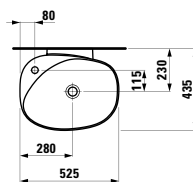

381804

Towel holder, chromed

1560 x 25 x 95 mm

Colours: .004

811804

Washbasin with integrated pedestal,

with wall connection

525 x 435 x 900 mm

Colours: .000 .400

Options: .104 .109

●/○