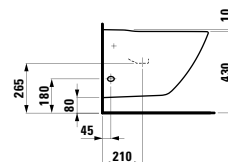

830701

Wall-hung bidet

560 x 360 x 350 (430) mm

Colours: .000

Options: .302