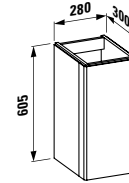

815301

Small washbasin
450 x 410 x 120 mm

Colours: .000 .400 .757

Options: .104 .109 .111 .112