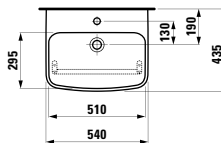

811543

Countertop washbasin
540 x 435 x 165 mm

Colours: .000

Options: .104 .109

●/○

425162

Vanity unit, 2 drawers, incl. drawer organiser,
matching washbasin 811543

500 x 370 x 565 mm

Colours: .264 .265 .463 .475