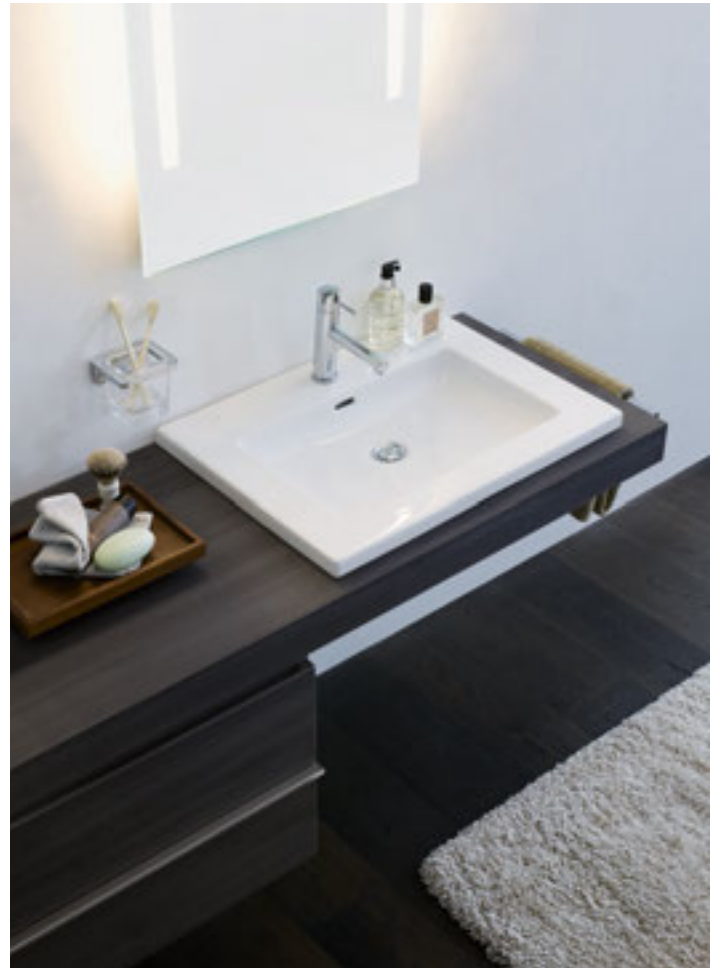

CASE countertop 160 with drawer element 80 LIVING SQUARE drop-in washbasin, wall-mounted