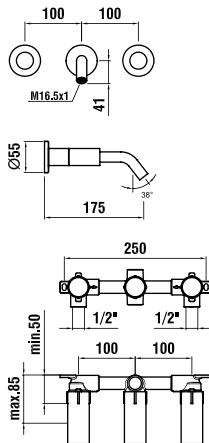

KARTELL BY LAUFEN FAUCETS

3123360041201

Twin handled concealed basin mixer,
projection 175 mm

Colours: .004

3769820001001

Rough-in set for concealed twin handled
concealed basin mixer

341331xxx1011

Single lever bidet mixer, projection 110 mm,
fixed spout, with pop-up waste

Colours: .004 .090 (.001 .092 .093)*

341331xxx1031

Single lever bidet mixer, projection 110 mm,
fixed spout, without pop-up waste, with pop-up rod

Colours: .004 .090 (.001 .092 .093)*