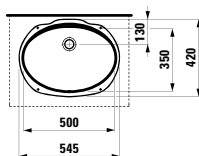

813192 SAVOY

Under-mounted washbasin, ground

500 x 350 x 205 mm

Colours: .000

Options: .155*

*without taphole, with overflow

●