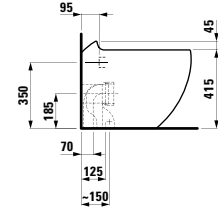

821971

Floorstanding WC, washdown, with flushing rim, outlet horizontal or vertical

585 x 390 x 415

Colours: .400

Options: .000