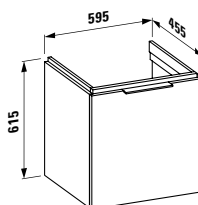

407551

Vanity unit, 1 drawer and internal shelf,
incl. drawer organiser

595 x 455 x 615 mm

Colours: .631 .633 .634 .635

407501

Vanity unit, 1 drawer and internal shelf,
incl. drawer organiser

455 x 455 x 615 mm

Colours: .631 .633 .634 .635