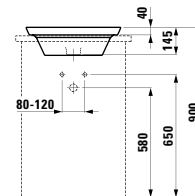

817302 INO

Drop-in washbasin

500 x 365 x 40 (150) mm

Colours: .000 .400 .757

Options: .109 .112