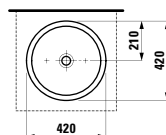

812962 LAUFEN PRO B

Bowl washbasin

420 x 420 x 140 mm

Colours: .000 .400

Options: .109