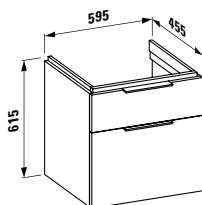

407612

Vanity unit, 2 drawers, incl. drawer organiser
895 x 455 x 615 mm

Colours: .631 .633 .634 .635