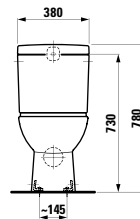

826951

Cistern, rear water inlet (centre)
380 x 175 x 360 mm

Colours: .000 .049

Options: .871

826952

Cistern, side water inlet (left or right)

380 x 175 x 360 mm

Colours: .000 .049

Options: .872