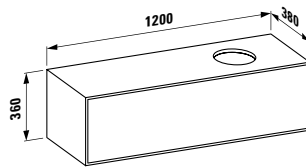

409032

Drawer element 1200, 1 drawer, with cut-out right
1200 x 380 x 360 mm

Colours: .250 .251

409245

Internal shelf for drawer element
1200 x 380 mm, with provision for a socket
1165 x 90 x 85 mm

Colours: .250 .251