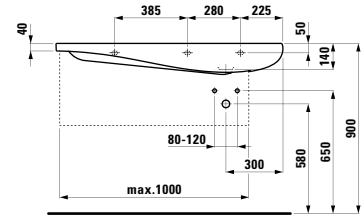

990 x 320 x 485 mm

Colours: .630 .631

ILBAGNOALESSI ONE

814974

Vanity washbasin, shelf left,
with concealed overflow,
incl. ceramic waste cover
1200 x 500 x 165 mm

Colours: .400

Options: .104 .109

●/○