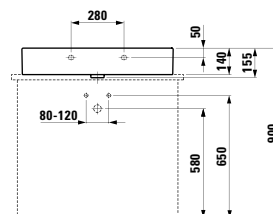

895425

Towel holder, chromed

755 x 70 x 75 mm

Colours: .004

817437

Washbasin, undersurface ground

800 x 460 x 140 mm

Colours: .000

Options: .104 .108 .109

●/●●●/○