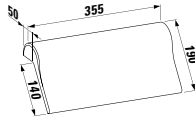

223335

Bathtub, right corner, made of Sentec solid surface, with panel, with tap bank, with slot overflow in the side at the front, with frame

1700 x 860 x 440 (590) mm

Colours: .000

Options: .616

294680

Neck cushion, black, self-adhesive, for straight bathtub contours, black

312 x 122 x 50 mm

Colours: .016

224336

Bathtub, left corner, made of Sentec solid surface, with panel, with tap bank, with slot overflow in the side at the front, with frame

1700 x 860 x 440 (590) mm

Colours: .000

Options: .616