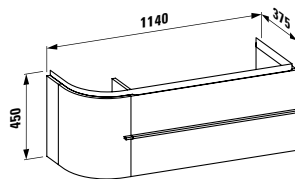

401621 CASE

Vanity unit, 1 drawer, 1 door, left hinged

1140 x 375 x 450 mm

Colours: .463 .475 .519 .548 .999