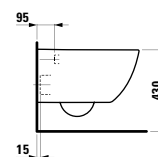

820802

Wall-hung WC, washdown, rimless

540 x 360 x 265 (430) mm

Colours: .000 .400

Options: .000