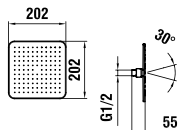

SHOWER ACCESSORIES

3679810041101

Square rain shower head, 202 x 202 mm

202 x 202 mm

Colours: .004