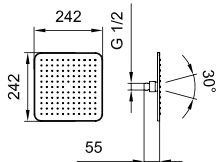

202 x 202 mm

Colours: .004

3679810041201

Square rain shower head, 242 x 242 mm

242 x 242 mm

Colours: .004

3679810041301

Square rain shower head, 302 x 302 mm