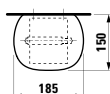

Options: .000*

*screwed (screws included)

870970 ILBAGNOALESSI ONE

Ceramic toilet roll holder
185 x 150 x 110 mm

Colours: .000

Options: .000*

*screwed (screws included)

870433 LIVING SQUARE / PALACE