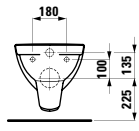

820952

Wall-hung WC 'compact', washdown, with flushing rim

490 x 360 x 350 (400) mm

Colours: .000 .049 .400

Options: .000