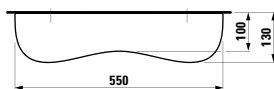

877031

Shelf ,cloud', made from sanitary ceramic, wall-hung
550 x 130 x 55 mm

Colours: .000 .062 .072

Options: .000