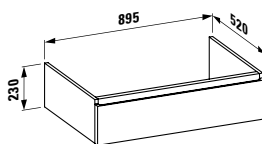

405232

Drawer element, 900 mm, with 1 drawer

895 x 520 x 230 mm

Colours: .463 .519 .548