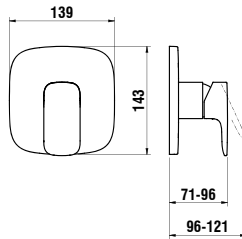

3317560040001 CITYPLUS

Set for concealed single lever shower mixer, with one outlet

Colours: .004

3799840040701

Extension ring ,city' 15 mm, matches angular set 15 mm

Colours: .004

3799840040801

Extension ring ,city' 30 mm, matches angular set 30 mm

Colours: .004