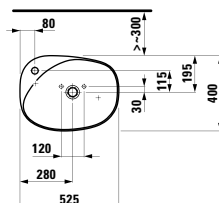

811803

Freestanding washbasin

525 x 400 x 900 mm

Colours: .000 .400

Options: .104 .109

●/○