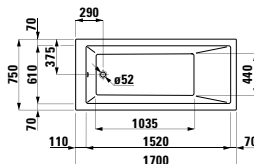

231950

Bathtub, drop-in version, sanitary acrylic

1700 x 750 x 460 mm

Colours: .000

Options: .000