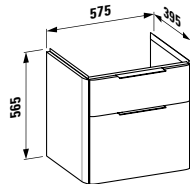

811545

Countertop washbasin

620 x 465 x 165 mm

Colours: .000

Options: .104 .109 .111 .112

●/○