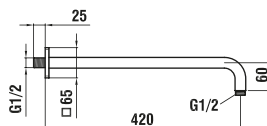

366980xxx0041

Wall bracket for rain shower head, with round rosette, 420 mm

Colours: .004 .090*

*brushed stainless steel