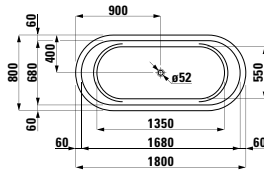

294103

Neck cushion, black, self-adhesive,
for curved bathtub contours, black

355 x 190 x 50

Colours: .016

Options: .000

243952

Freestanding bathtub,
made of Marbond composite material

1500 x 700 x 590 mm

Colours: .000

Options: .000