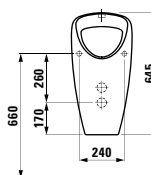

842062 CAPRINO PLUS

Siphonic urinal, external water inlet vertical

320 x 350 x 645 mm

Colours: .000 .400

Options: .000