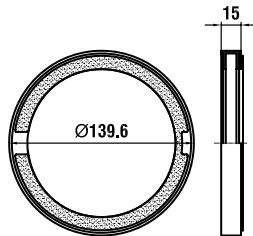

KARTELL BY LAUFEN FAUCETS

331336xxx0001

Set for concealed shower mixer

Colours: .004 .090

3799840040501

Extension ring ,twin' 15 mm, matches round set 15 mm

Colours: .004