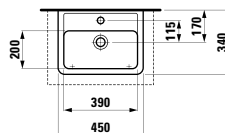

811952 LAUFEN PRO A

Small washbasin, undersurface ground

450 x 340 x 115 mm

Colours: .000.400

Options: .104.109

●/○