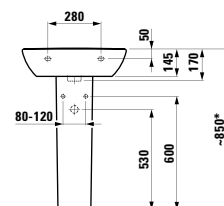

814951

Washbasin ,compact'

550 x 400 x 145 mm

Colours: .000 .400

Options: .104

●