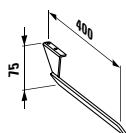

381707

Towel holder for the left-hand side, chromed, matches washbasins 810702, 810703, 810704, 810708, 816706

Colours: .004

Options: .000

381708

Towel holder for the right-hand side, chromed, matches washbasins 810701, 810702, 810703, 810704, 810708, 816705

Colours: .004

Options: .000