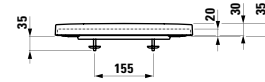

891802

WC seat and cover, removable, with lowering system

Colours: .000

Options: .000