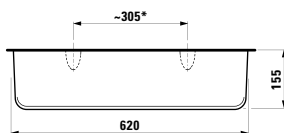

MODERNA

870034

Shelf, made from sanitary ceramic, wall mounted,
620 mm

620 x 145 x 55 mm

Colours: .000 .037

Options: .000

871541

Shelf, made from sanitary ceramic, wall mounted,
450 mm

450 x 150 x 55 mm

Colours: .000

Options: .000