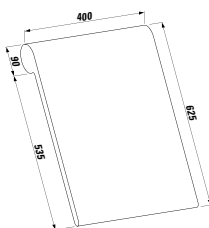

Colours: .000 .400 .757

Options: .112

220347

Bathtub, made of Sentec solid surface, with wall
connection, tap bank and integrated overflow
1600 x 815 x 460 (535) mm

Colours: .000

Options: .000

292340

Backrest, light grey
400 x 90 x 640 mm