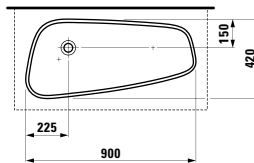

816801 PALOMBA COLLECTION

Bowl washbasin

900 x 420 x 160 mm

Colours: .000 .400

Options: .112