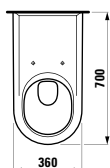

820954 PRO LIBERTY

Wall-hung WC ,liberty', washdown, with flushing rim, barrier-free

700 x 360 x 350 (450) mm

Colours: .000

Options: .000