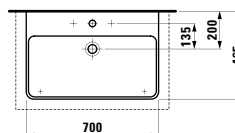

816967 LAUFEN PRO S

Washbasin, undersurface ground

700 x 465 x 95 mm

Colours: .000.400

Options: .104.108.109

●/●●●/○