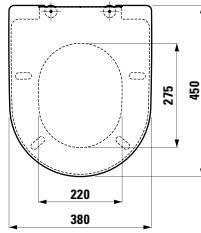

891950

WC seat and cover, removable

Colours: .000 .049

Options: .300