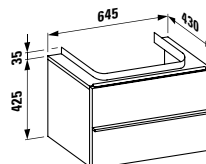

401222 CASE

Vanity unit, 2 drawers, incl. drawer organiser

645 x 430 x 425 mm

Colours: .463 .475 .519 .548 .999