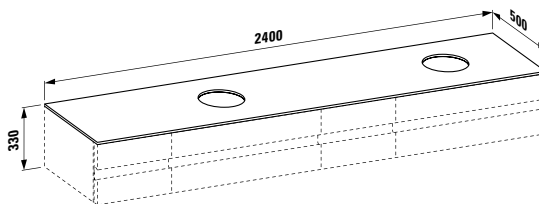

424614

Cover 2400 mm, with cut-out left and right,
for 2 vanity units with wide drawers right,
for bowl washbasins 818971/2/3 and 813971
2400 x 500 x 12 mm

Colours: .630 .631