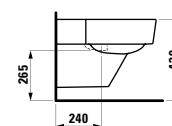

830281

Wall-hung bidet

530 x 390 x 360 (430) mm

Colours: .000 .400 .757

Options: .302