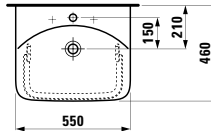

810701

Washbasin

550 x 460 x 65 (145) mm

Colours: .000

Options: .104 .108

401151 CASE

Vanity unit, 1 drawer

550 x 430 x 425 mm

Colours: .463 .475 .519 .548 .999

401152 CASE

Vanity unit, 2 drawers, incl. drawer organiser

550 x 430 x 425 mm

Colours: .463 .475 .519 .548 .999