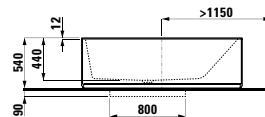

1700 x 860 x 440 (540) mm

Colours: .000

Options: .616

294680

Neck cushion, black, self-adhesive, for straight bathtub contours, black

312 x 122 x 50 mm

Colours: .016

223332 KARTELL BY LAUFEN