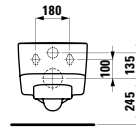

820962

Wall-hung WC, washdown, rimless

530 x 360 x 295 (430) mm

Colours: .000 .400

Options: .000