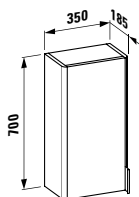

402601

Wall cabinet, with small projection, 1 door, left hinged, design matches vanity units

350 x 185 x 700 mm

Colours: .260 .261 .262 .263 .999