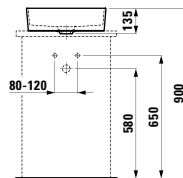

407722

Countertop made of cultured marble, glossy white, with cut-out left for bowl washbasin 812331

1200 x 460 x 12 mm

Colours: .631