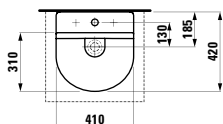

816341

Small washbasin, undersurface ground, incl. ceramic waste cover

410 x 420 x 140 mm

Colours: .000 .400 .757

Options: .104 .109