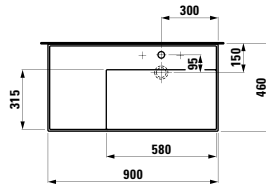

810339

Washbasin, shelf left,
with concealed outlet

900 x 460 x 120 mm

Colours: .000 .020 .400 .757 .759

Options: .111 .112 .158 .815

407608

Vanity unit with two drawers, incl. organiser,
for washbasin shelf left 810339 / shelf right 810338

Colours: .640 .641 .642

407569

Vanity unit with two drawers, incl. organiser,
for washbasin 810333, 810338, 810339, 813332

Colours: .640 .641 .642