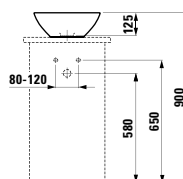

812300 INO

Bowl washbasin

350 x 350 x 130 mm

Colours: .000 .400 .757

Options: .109 .112