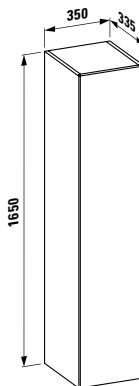

402682

Tall cabinet, 1 door, right hinged, 1 fixed shelf, 4 glass shelves, design matches combipacks

350 x 335 x 1650 mm

Colours: .260 .261 .262 .263 .999