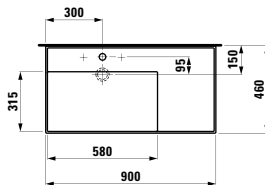

KARTELL BY LAUFEN

810338

Washbasin, shelf right,
with concealed outlet

900 x 460 x 120 mm

Colours: .000 .020 .400 .757 .759

Options: .111 .112 .158 .815