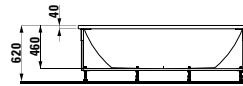

232955

Bathtub, with centre outlet for right-hand corner with panel, version left, sanitary acrylic

1800 x 800 x 460 (620)

Colours: .000

Options: .000