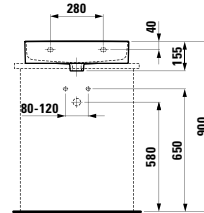

810282

Washbasin

550 x 420 x 115 mm

Colours: .000 .400 .757

Options: .104 .108 .109 .111 .112 .158

410122 SPACE

Vanity unit, 2 drawers

535 x 410 x 520 mm

Colours: .100 .101 .103 .999

402192 BASE

Vanity unit, 2 drawers, incl. drawer organiser

535 x 390 x 530 mm

Colours: .260 .261 .262 .263 .999

816282

Washbasin, undersurface ground

550 x 420 x 115 mm

Colours: .000 .400 .757

Options: .104 .108 .109 .111 .112 .158

810283

Washbasin

600 x 420 x 115 mm

Colours: .000 .400 .757

Options: .104 .108 .109 .111 .112 .158

410142 SPACE

Vanity unit, 2 drawers

585 x 410 x 520 mm

Colours: .100 .101 .103 .999

402252 BASE

Vanity unit, 2 drawers, incl. drawer organiser

585 x 390 x 530 mm

Colours: .260 .261 .262 .263 .999

816283

Washbasin, undersurface ground

600 x 420 x 115 mm

Colours: .000 .400 .757

Options: .104 .108 .109 .111 .112 .158