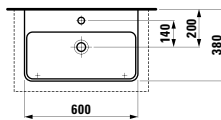

817959

Washbasin ,compact', undersurface ground

600 x 380 x 95 mm

Colours: .000 .400

Options: .104 .109

●/○