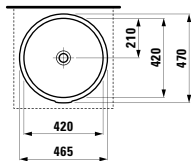

818961

Under-mounted washbasin

420 x 420 x 120

Colours: .000 .400

Options: .109