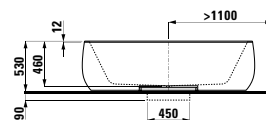

292340

Backrest, light grey

400 x 90 x 640 mm

Colours: .087