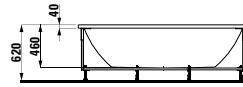

232956

Bathtub, with centre outlet for left-hand corner with panel, version right, sanitary acrylic

1800 x 800 x 460 (620)

Colours: .000

Options: .000