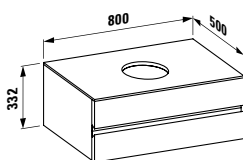

ILBAGNOALESSI ONE

813971

Drop-in washbasin, with concealed overflow,
incl. ceramic waste cover

500 x 500 x 80 (225) mm

Colours: .400

Options: .104

424043

Vanity unit, 800 mm, centre cut-out,
1 drawer

800 x 500 x 330 mm

Colours: .630 .631