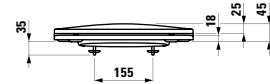

891951

WC seat and cover, removable, with lowering system

Colours: .000 .049

Options: .300