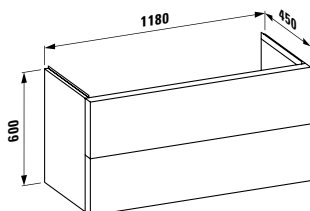

KARTELL BY LAUFEN

813332

Washbasin, shelf right, with concealed outlet

1200 x 460 x 120 mm

Colours: .000 .020 .400 .757 .759

Options: .111 .112 .158 .815