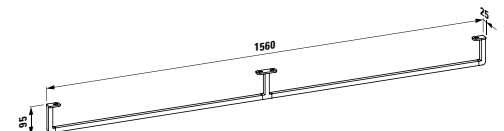

PALOMBA COLLECTION

814808

Vanity washbasin, asymmetrical

1600 x 500 x 40 (180) mm

Colours: .000 .400

Options: .104 .109 .111

●/○

407404

Vanity unit, 4 drawers

1585 x 495 x 590 mm

Colours: .220 .222 .223

381803

Towel holder, chromed

1560 x 25 x 95 mm

Colours: .004

814809

Double vanity washbasin

1600 x 500 x 40 (180) mm

Colours: .000 .400

Options: .104 .109 .111

●/○

407454

Vanity unit, 4 drawers

1585 x 495 x 590 mm

Colours: .220 .222 .223

381804

Towel holder, chromed

1560 x 25 x 95 mm

Colours: .004

811804

Washbasin with integrated pedestal,

with wall connection

525 x 435 x 900 mm

Colours: .000 .400

Options: .104 .109

●/○

811803

Freestanding washbasin

525 x 400 x 900 mm

Colours: .000 .400

Options: .104 .109

●/○