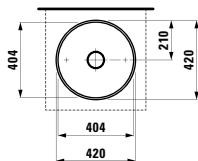

KARTELL BY LAUFEN

812331

Bowl washbasin
420 x 420 x 120 mm

Colours: .000 .020 .400 .757 .759

Options: .112

407721

Countertop made of cultured marble, glossy white, with centre cut-out for bowl washbasin 812331

1200 x 460 x 12 mm

Colours: .631