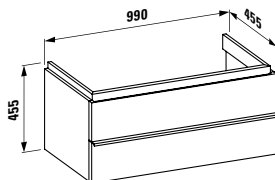

LIVING CITY

818431

Washbasin, shelf left
1000 x 460 x 140 mm

Colours: .000

Options: .104 .108 .109 .135

401281 CASE

Vanity unit, 1 drawer
990 x 455 x 455 mm

Colours: .463 .475 .519 .548 .999

401282 CASE

Vanity unit, 2 drawers
990 x 455 x 455 mm

Colours: .463 .475 .519 .548 .999