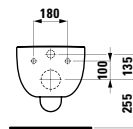

820801

Wall-hung WC, washdown, with flushing rim

540 x 360 x 265 (430) mm

Colours: .000 .400

Options: .000