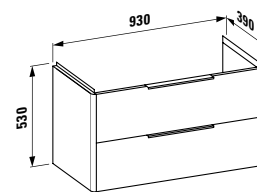

402412 BASE

Vanity unit, 2 drawers, incl. drawer organiser

930 x 390 x 530 mm

Colours: .260 .261 .262 .263 .999

816287

Washbasin, undersurface ground

950 x 420 x 115 mm

Colours: .000 .400 .757

Options: .104 .107 .108 .109 .111 .112 .115 .158