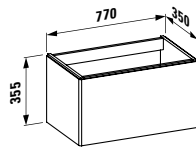

813301

Vanity washbasin, shelf left

900 x 450 x 120 mm

Colours: .000 .400 .757

Options: .104 .109 .111 .112

425401

Vanity unit made of aluminium, 1 drawer, aluminium

770 x 350 x 355 mm

Colours: .170 .171

813302

Vanity washbasin, shelf right

900 x 450 x 120 mm

Colours: .000 .400 .757

Options: .104 .109 .111 .112

425401

Vanity unit made of aluminium, 1 drawer, aluminium

770 x 350 x 355 mm

Colours: .170 .171

812300

Bowl washbasin

350 x 350 x 130 mm

Colours: .000 .400 .757

Options: .109 .112

812302

Bowl washbasin

500 x 350 x 130 mm

Colours: .000 .400 .757

Options: .109 .112