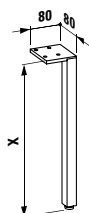

483105 CASE

Set of adjustable feet (2 pieces), height 293 mm, anodized aluminium surface

293 mm

Colours: .004