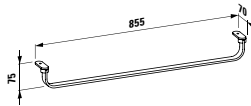

381433

Towel holder, chromed

855 x 70 x 75 mm

Colours: .004

816434

Drop-in washbasin, wall-mounted,
undersurface ground
900 x 480 x 40 (120) mm

Colours: .000

Options: .104 .108 .109