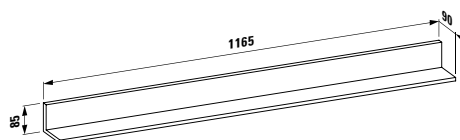

Colours: .250 .251

409245

Internal shelf for drawer element
1200 x 380 mm, with provision for a socket
1165 x 90 x 85 mm

Colours: .250 .251

BOUTIQUE

409053

Drawer element 1200, 1 drawer with centre cut-out
1200 x 500 x 430 mm