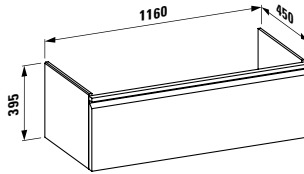

814965

Washbasin

1200 x 460 x 95 mm

Colours: .000 .400

Options: .104 .107 .108 .109

483561

Vanity unit, 1 drawer

1160 x 450 x 395 mm

Colours: .423 .463 .475 .479 .480 .999