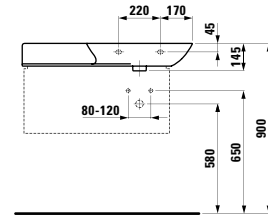

813301

Vanity washbasin, shelf left

900 x 450 x 120 mm

Colours: .000 .400 .757

Options: .104 .109 .111 .112

425401

Vanity unit made of aluminium, 1 drawer, aluminium

770 x 350 x 355 mm

Colours: .170 .171

813302

Vanity washbasin, shelf right

900 x 450 x 120 mm

Colours: .000 .400 .757

Options: .104 .109 .111 .112