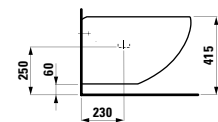

830971

Wall-hung bidet, with concealed overflow, incl. ceramic waste cover

585 x 390 x 355 (430) mm

Colours: .400

Options: .304