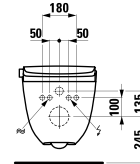

Connection with commercially available installation systems