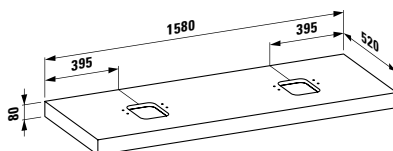

405154

Countertop, 1600 mm, with cut-out left and right
1580 x 520 x 80 mm

Colours: .463 .519 .548