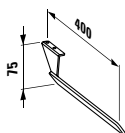

381707

Towel holder for the left-hand side, chromed, matches washbasins 810702, 810703, 810704, 810708, 816706

Colours: .004

Options: .000