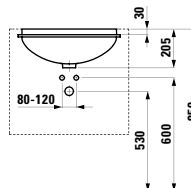

813192 SAVOY

Under-mounted washbasin, ground

500 x 350 x 205 mm

Colours: .000

Options: .155*

*without taphole, with overflow

●