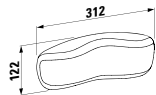

LAUFEN PRO

239952

Freestanding bathtub,
made of Marbond composite material

1650 x 750 x 550 mm

Colours: .000

Options: .000