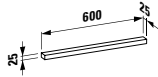

600 x 25 x 700 mm

Colours: .144

447471

LED light element, horizontal, 600 mm

600 x 25 x 25 mm

447472

LED light element, horizontal, with switch,

600 mm