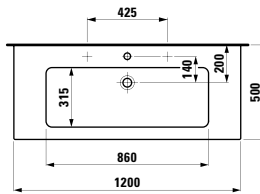

861967

Combipack 1200 mm, washbasin ,slim'
with vanity unit ,Pro' with 2 drawers,
incl. drawer organiser

1200 x 500 x 545 mm

Colours: .423 .463 .475 .479 .480

Options: .104 .107

washbasin only available in color .000