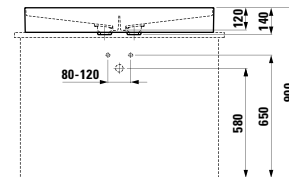

812343 SONAR

Bowl washbasin with surface structure, incl. ceramic waste cover

410 x 365 x 130 mm

Colours: .000 .400 .757

Options: .112