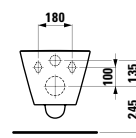

895 x 455 x 415 mm

Colours: .631 .633 .634 .635

820336

Wall-hung WC, washdown, rimless
545 x 370 x 285 (430) mm

Colours: .000 .020 .400 .757 .759

Options: .000

KARTELL BY LAUFEN

823336