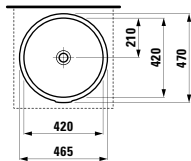

UNDER-MOUNTED WASHBASINS

818961 LAUFEN PRO B

Under-mounted washbasin

420 x 420 x 120

Colours: .000 .400

Options: .109

○