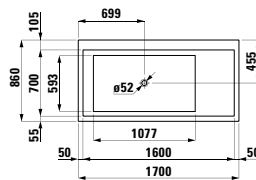

294680

Neck cushion, black, self-adhesive, for straight bathtub contours, black

Couleurs: .016

223331 KARTELL BY LAUFEN

Bathtub, drop-in version, made of Sentec solid surface, with tap bank on left-hand side, with slot overflow in the side at the front, with frame

1700 x 860 x 440 (590) mm

Couleurs: .000

Options: .616