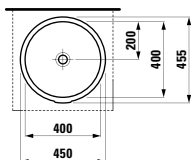

813438

Under-mounted washbasin

400 x 400 x 155

Colours: .000

Options: .109 .155

490950 CASE

Towel holder for furniture, 270 mm

270 x 60 x 15 mm

Colours: .104 .105 .106

490951 CASE

Towel holder for furniture, 320 mm

320 x 60 x 15 mm

Colours: .104 .105 .106

490952 CASE

Towel holder for furniture, 400 mm

400 x 60 x 15 mm

Colours: .104 .105 .106

Matching tall cabinets,
trolleys and further
furniture additions
can be found in the CASE chapter.
Matching mirrors and mirror
cabinets can be found
in the FRAME 25 chapter.