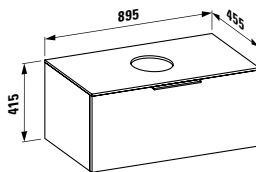

407851

Drawer element, 900 mm, 1 drawer, with cut-out variants for washbasins 816332, 816333, 810334, 810335, 815331, 812331, 812332 (custom order via order form)

895 x 455 x 415 mm

Colours: .631 .633 .634 .635

385334

Washbasin frame, chromed

395 x 440 x 790

Colours: .004 .450