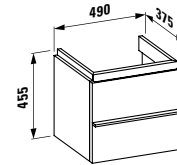

401142 CASE

Vanity unit, 2 drawers, incl. drawer organiser
490 x 375 x 455 mm

Colours: .463 .475 .519 .548 .999