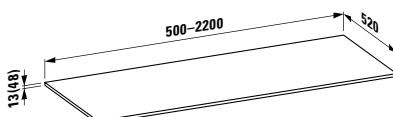

411080

Countertop, made-to-measure, 600-2200 mm,
13 mm thick (custom order via order form)

600-2200 x 520 x 13 (48) mm

Colours: .100 .101 .103