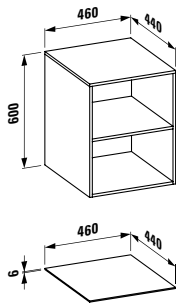

407520

Open shelf element 460, 1 internal floor

460 x 440 x 600 mm

Colours: .631 .633 .634 .635

407530

Glass top, option for open shelf element 407520

460 x 440 x 6 mm

Colours: .631 .633 .634 .635

408282

Tall cabinet with 1 door, right hinged, 4 glass shelves

400 x 270 x 1300 mm

Colours: .640 .641 .642