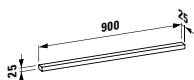

447405

Mirror with aluminium frame, 900 mm

900 x 25 x 700 mm

Colours: .144

447501

LED light element, horizontal, 900 mm

900 x 25 x 25 mm