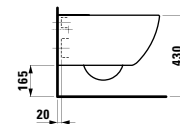

820801

Wall-hung WC, washdown, with flushing rim

540 x 360 x 265 (430) mm

Colours: .000 .400

Options: .000