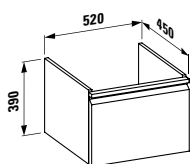

818952

Washbasin

600 x 480 x 115 mm

Colours: .000 .400

Options: .104 .109 .142 .156

●/○

483033

Vanity unit, 1 drawer

520 x 450 x 390 mm

Colours: .423 .463 .475 .999