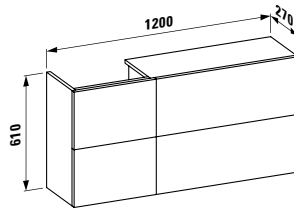

KARTELL BY LAUFEN

408291

Sideboard with 1 door and 2 flaps, washbasin left, matches washbasins 810332, 810334, 810335, 810338, 810339, 812332 (only tap bank left), 813332, 815331

1200 x 270 x 610 mm

Colours: .640 .641 .642

408292

Sideboard with 1 door and 2 flaps, washbasin right, matches washbasins 810332, 810334, 810335, 810338, 810339, 813332, 815331

1200 x 270 x 610 mm

Colours: .640 .641 .642