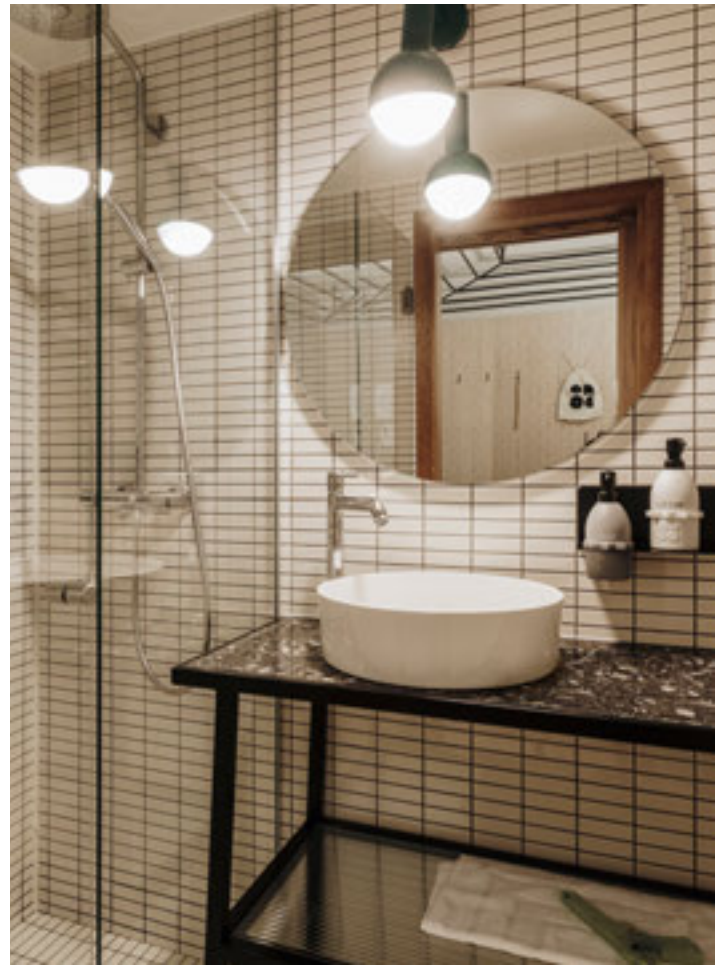

Shower toilet
Sanitary ceramics

Design by
Peter Wirz
Cleanet Riva

THE REFERENCES IN RENOWNED
ARCHITECTURE WORLDWIDE.

25 Hours Langstrasse Ino — Toan Nguyen SaphirKeramik
Zürich / Switzerland Interior design: : Studio Aisslinger European Hotel Awards Nomination