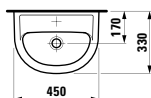

815952

Small washbasin

450 x 330 x 150 mm

Colours: .000 .400

Options: .104 .142*.156*

*washbasin only available in color .000

●/○