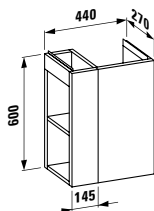

KARTELL BY LAUFEN

815334

Small washbasin, tap bank right,
with concealed outlet

460 x 280 x 120 mm

Colours: .000 .020 .400 .757 .759

Options: .111 .112

407518

Vanity unit with one glas shelf, door hinge right,
open shelf left for handwashbasin tap bank right
815334

Colours: .640 .641 .642

407512

Vanity unit, 1 door, left hinged, incl. drawer
organiser

445 x 275 x 615 mm

Colours: .631 .633 .634 .635

815335

Small washbasin, tap bank left,
with concealed outlet

460 x 280 x 120 mm

Colours: .000 .020 .400 .757 .759

Options: .111 .112