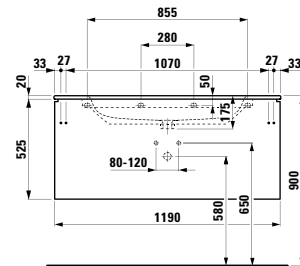

861967

Combipack 1200 mm, washbasin ,slim'
with vanity unit ,Pro' with 2 drawers,
incl. drawer organiser

1200 x 500 x 545 mm

Colours: .423 .463 .475 .479 .480

Options: .104 .107

washbasin only available in color .000