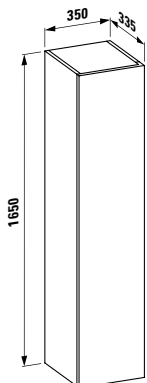

408287

Tall cabinet with 1 door, left hinged, 4 glass shelves

350 x 335 x 1650 mm

Colours: .640 .641 .642

408288

Tall cabinet with 1 door, right hinged, 4 glass shelves

350 x 335 x 1650 mm

Colours: .640 .641 .642