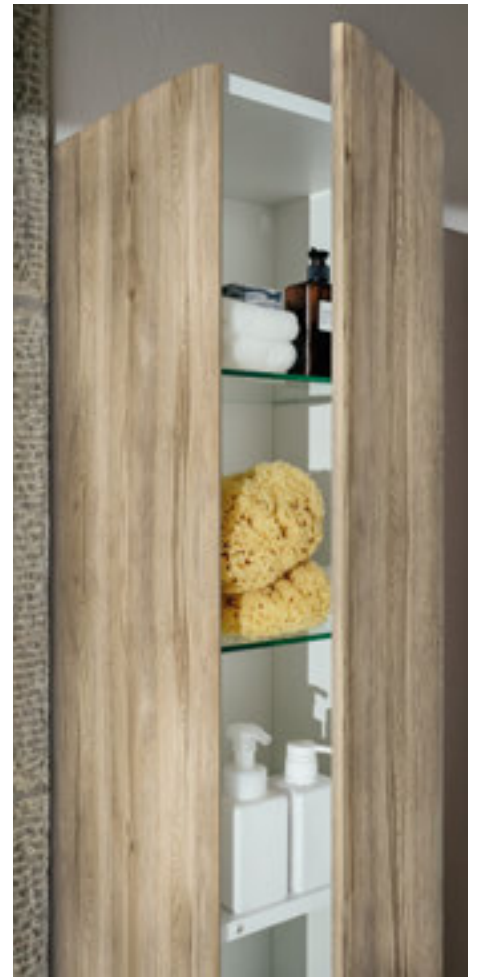

MODERNA tall cabinet, honey ash