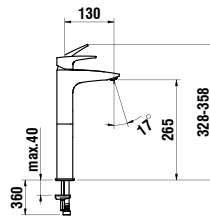

3112080041201

Column single lever basin mixer, projection 130 mm, fixed spout, without pop-up waste

Colours: .004