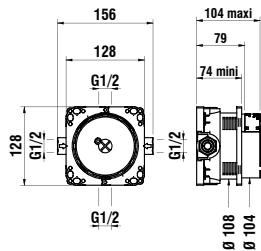

SIMIBOX & ROUGH-IN SETS

3789800001001

Concealed installation unit ,light', reduced recess depth of at least 74 mm, with stop valves

79-104 mm

3789800001011

Concealed installation unit ,light', reduced recess depth of at least 74 mm, without stop valves

79-104 mm