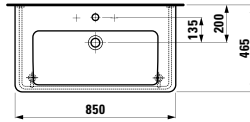

813965

Washbasin

850 x 460 x 95 mm

Colours: .000 .400

Options: .104 .108 .109