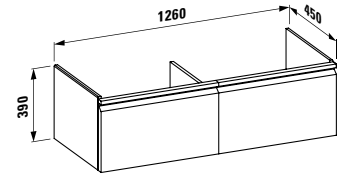

483572

Vanity unit, 2 drawers and interior drawer,
incl. drawer organiser

1260 x 450 x 390 mm

Colours: .423 .463 .475 .479 .480 .999