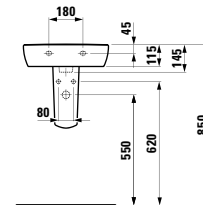

811951

Small washbasin
450 x 340 x 115 mm

Colours: .000 .400

Options: .104 .109

483011

Vanity unit, with 1 glass shelf, left hinged
380 x 310 x 580 mm

Colours: .423 .463 .475 .999