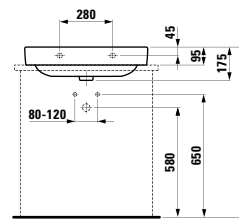

816964 LAUFEN PRO S

Washbasin, undersurface ground

650 x 465 x 95 mm

Colours: .000.400

Options: .104.108.109

●/●●●/○