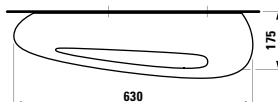

870972 ILBAGNOALESSI ONE

Ceramic shelf, with towel slot
630 x 175 x 50 mm

Colours: .000

Options: .000*

*screwed (screws included)

870976 ILBAGNOALESSI ONE

Ceramic towel holder
130 x 70 x 95 mm

Colours: .000