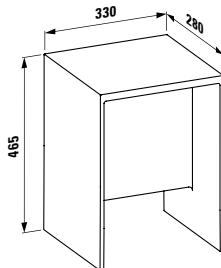

389330

Stool 'Max Beam', plastic
330 x 280 x 465 mm

Colours: .081 .082 .083 .084 .085 .092 .093