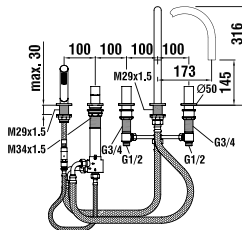

3223350042821

5-hole deck-mounted bath mixer, projection 173 mm, without mounting plate

Colours: .004

The matching concealed system can be found in the SIMIBOX chapter. Matching showerheads, shower systems and accessories can be found in the SHOWER ACCESSORIES chapter.