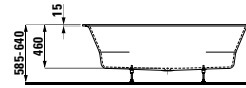

294103

Neck cushion, black, self-adhesive,
for curved bathtub contours, black

355 x 190 x 50

Colours: .016

Options: .000

241950

Bathtub, drop-in version, oval,
made of Marbond composite material

1800 x 800 x 460 mm