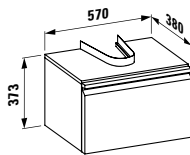

810953

Washbasin

650 x 500 x 175 mm

Colours: .000 .400

Options: .104 .142*.156*

*washbasin only available in color .000

●/○