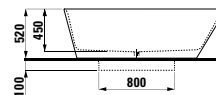

294103

Neck cushion, black, self-adhesive, for curved bathtub contours, black

355 x 190 x 50 mm

Colours: .016

Options: .000