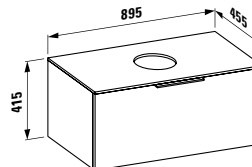

407801

Drawer element, 600 mm, 1 drawer, with cut-out variants for washbasins 816332, 815331, 812331 (custom order via order form)
595 x 455 x 415 mm

Colours: .631 .633 .634 .635

407851

Drawer element, 900 mm, 1 drawer, with cut-out variants for washbasins 816332, 816333, 810334, 810335, 815331, 812331, 812332 (custom order via order form)
895 x 455 x 415 mm

Colours: .631 .633 .634 .635