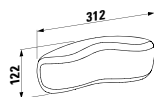

294103

Neck cushion, black, self-adhesive, for curved bathtub contours, black

355 x 190 x 50 mm

Colours: .016

Options: .000