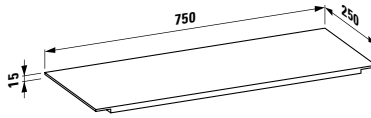

385332

Shelf for bathtub, plastic
750 x 250 x 15 mm

Colours: .084 .085

389333

Pendant lamp 'Rifly', 300 mm, plastic,
holder chromed
80 x 80 x 300 / 600 / 900 mm

Colours: .084 .086 .087 .089

389334

Pendant lamp 'Rifly', 600 mm, plastic,
holder chromed

80 x 80 x 300 / 600 / 900 mm

Colours: .084 .086 .087 .089

389335

Pendant lamp 'Rifly', 900 mm, plastic,
holder chromed

80 x 80 x 300 / 600 / 900 mm

Colours: .084 .086 .087 .089