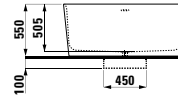

231282

Freestanding bathtub, made of Sentec solid surface, with integrated overflow and feet

1300 x 1300 x 505 (550) mm

Colours: .000

Options: .000