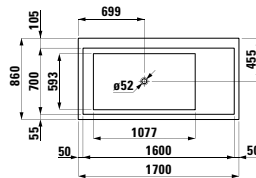

Options: .616

294680

Neck cushion, black, self-adhesive, for straight bathtub contours, black

312 x 122 x 50 mm

Colours: .016

223331

Bathtub, drop-in version, made of Sentec solid surface, with tap bank on left-hand side, with slot overflow in the side at the front, with frame