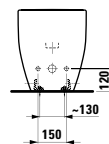

832801

Floorstanding bidet

560 x 360 x 430 mm

Colours: .000 .400

Options: .304