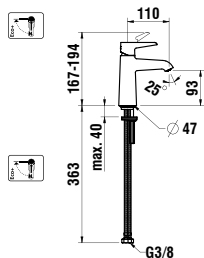

VAL FAUCETS

3113810041101

Single lever basin mixer, projection 110 mm, Eco+, fixed spout, without pop-up waste

Colours: .004

3113810041111

Single lever basin mixer, projection 110 mm, Eco+, fixed spout, with pop-up waste

Colours: .004