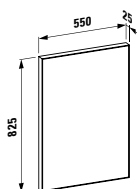

447401

Mirror with aluminium frame, 550 mm

550 x 20 x 825 mm

Colours: .144

447461

LED light element, horizontal, 550 mm

550 x 25 x 25 mm

447462

LED light element, horizontal, with switch, 550 mm

550 x 25 x 25 mm