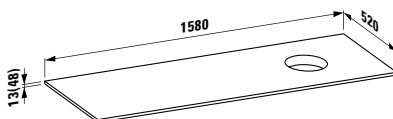

411052

Countertop, 1600 mm, with cut-out right,
13 mm thick

1580 x 520 x 13 (48) mm

Colours: .100 .101 .103