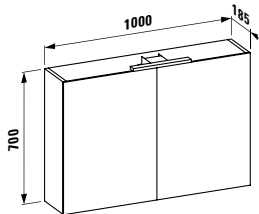

402852

Mirror cabinet, 1000 mm, 2 doors, with horizontal
LED light element, 2 glass shelves, 1 socket

1000 x 185 x 700 mm

Colours: .260 .261 .262 .263 .999