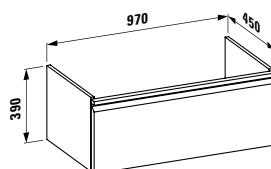

813958

Washbasin

1050 x 480 x 115 mm

Colours: .000 .400

Options: .104

483071

Vanity unit, 1 drawer

970 x 450 x 390 mm

Colours: .423 .463 .475 .999

483072

Vanity unit, 1 drawer and interior drawer, incl. drawer organiser

970 x 450 x 390 mm

Colours: .423 .463 .475 .999

890958

Washbasin frame, chromed

1005 x 470 x 790

Colours: .000

Options: .000