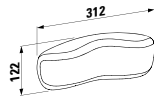

294103

Neck cushion, black, self-adhesive, for curved bathtub contours, black

355 x 190 x 50

Colours: .016

Options: .000