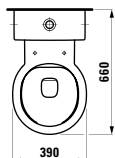

824281

Floorstanding WC, close-coupled, washdown, rimless, outlet horizontal or vertical

660 x 390 x 440 (430) mm

Colours: .000 .400 .757

Options: .000