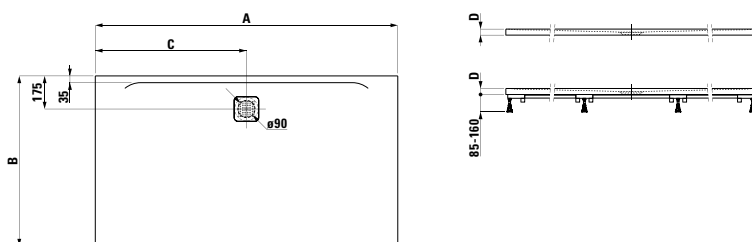

LAUFEN PRO

Shower tray, made of Marbond composite material, super flat, rectangular, outlet at long side

Colours: .000 .077 .078

Options: .000

	A / mm	B / mm	C / mm	D / mm
210951	1000	800	500	33
210957	1000	900	500	33
212954	1100	800	550	33
212955	1100	900	550	33
210952	1200	800	600	33
210958	1200	900	600	33
211953	1200	1000	600	33
214951	1700	750	850	46
214953	1700	800	850	46
214959	1800	750	900	46
211959	1800	800	900	46

212950

Shower tray, made of Marbond composite material, super flat, made-to-measure

750 - 2000 x 700 - 1000 x 29 - 46 mm

Colours: .000 .077 .078

Options: .000

	A / mm	B / mm	C / mm	D / mm
215954	1400	700	700	30
210953	1400	800	700	30
210959	1400	900	700	30
211954	1400	1000	700	30
213956	1600	700	800	32
213957	1600	750	800	32
210954	1600	800	800	32
211950	1600	900	800	33
211955	1600	1000	800	33
214956	1800	700	900	33
214958	1800	750	900	33
210955	1800	800	900	33
211951	1800	900	900	34
211956	1800	1000	900	34
215953	2000	900	1000	36
211957	2000	1000	1000	36

For matching WC seats
see the matrix in the
technical section
on page 426/427