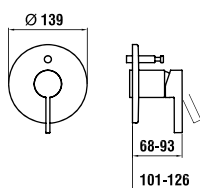

321336xxx0101

Set for concealed single lever bath mixer,
with diverter, with integrated vacuum breaker

Colours: .004 .090 (.001 .092 .093)*

3799840040501

Extension ring ,twin' 15 mm,
matches round set
15 mm

Colours: .004