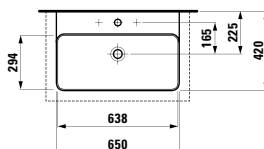

810284

Washbasin

650 x 420 x 115 mm

Colours: .000 .400 .757

Options: .104 .108 .109 .111 .112 .158

410162 SPACE

Vanity unit, 2 drawers

635 x 410 x 520 mm

Colours: .100 .101 .103 .999

402312 BASE

Vanity unit, 2 drawers, incl. drawer organiser

635 x 390 x 530 mm

Colours: .260 .261 .262 .263 .999

816284

Washbasin, undersurface ground

650 x 420 x 115 mm

Colours: .000 .400 .757

Options: .104 .108 .109 .111 .112 .158

810285

Washbasin

750 x 420 x 115 mm

Colours: .000 .400 .757

Options: .104 .108 .109 .111 .112 .158

410182 SPACE

Vanity unit, 2 drawers

735 x 410 x 520 mm

Colours: .100 .101 .103 .999

402352 BASE

Vanity unit, 2 drawers, incl. drawer organiser

735 x 390 x 530 mm

Colours: .260 .261 .262 .263 .999

816285

Washbasin, undersurface ground

750 x 420 x 115 mm

Colours: .000 .400 .757

Options: .104 .108 .109 .111 .112 .158