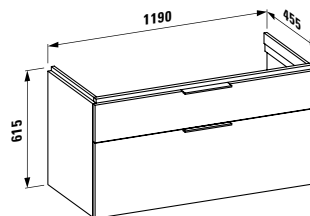

407648

Vanity unit with two drawers, incl. organiser, for washbasin shelf right 813332

Colours: .640 .641 .642

407618

Vanity unit with two drawers, incl. organiser, for washbasin shelf left 810339 / shelf right 810338

Colours: .640 .641 .642