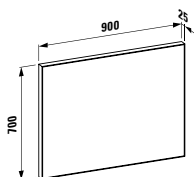

447405

Mirror with aluminium frame, 900 mm

900 x 25 x 700 mm

Colours: .144

447501

LED light element, horizontal, 900 mm

900 x 25 x 25 mm

447571

LED light element, vertical,
for 600-1800 mirrors

700 x 25 x 25 mm