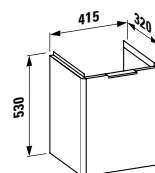

402111 BASE

Vanity unit, 1 door, left hinged, incl. drawer organiser

415 x 320 x 530 mm

Colours: .260 .261 .262 .263 .999

402112 BASE

Vanity unit, 1 door, right hinged, incl. drawer organiser

415 x 320 x 530 mm

Colours: .260 .261 .262 .263 .999