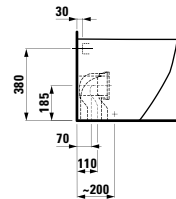

822956

Floorstanding WC, washdown, rimless, outlet horizontal or vertical

530 x 360 x 430 mm

Colours: .000 .049 .400

Options: .000