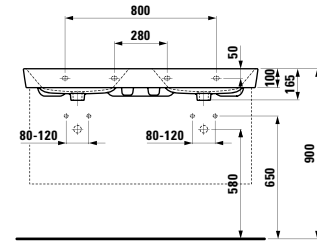

814542

Double countertop washbasin

1240 x 465 x 165 mm

Colours: .000

Options: .104 .109 .111 .112

●/○

425224

Vanity unit, 4 drawers, incl. 2 drawer organisers, matching double washbasin 814542

1195 x 395 x 565 mm

Colours: .264 .265 .463 .475

425231

Tall cabinet, 1 door, left hinged, 1 shelf, 4 glass shelves

350 x 335 x 1650 mm

Colours: .264 .265 .463 .475

425232

Tall cabinet, 1 door, right hinged, 1 shelf, 4 glass shelves

350 x 335 x 1650 mm

Colours: .264 .265 .463 .475