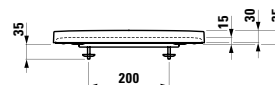

891330

WC seat and cover, removable / with lowering system

Colours: .000 .020 .757 .759

Options: .000