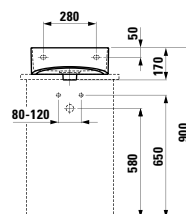

816341

Small washbasin, undersurface ground, incl. ceramic waste cover

410 x 420 x 140 mm

Colours: .000 .400 .757

Options: .104 .109