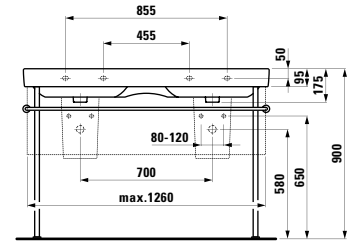

814968

Double washbasin
1300 x 460 x 95 mm

Colours: .000 .400

Options: .104 .108 .109

483571

Vanity unit, 2 drawers, incl. drawer organiser
1260 x 450 x 390 mm

Colours: .423 .463 .475 .479 .480 .999