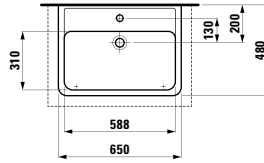

LAUFEN PRO A

817953

Washbasin, undersurface ground

650 x 480 x 115 mm

Colours: .000 .400

Options: .104