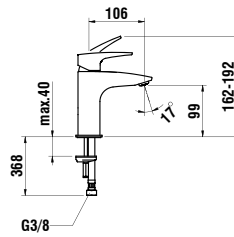

3112010041101

Single lever basin mixer, projection 106 mm, fixed spout, without pop-up waste

Colours: .004

3112010041111

Single lever basin mixer, fixed spout, projection 106 mm, with pop-up waste

Colours: .004