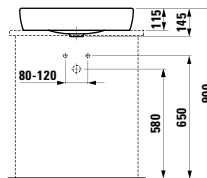

LAUFEN PRO S

816952

Bowl washbasin, rectangular

600 x 400 x 115 mm

Colours: .000 .400

Options: .112