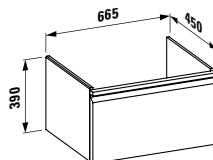

483452

Vanity unit, 1 drawer and interior drawer, incl. drawer organiser

665 x 450 x 390 mm

Colours: .423 .463 .475 .479 .480 .999