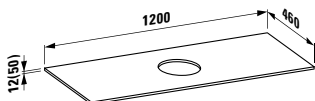

KARTELL BY LAUFEN

812331

Bowl washbasin
420 x 420 x 120 mm

Colours: .000 .020 .400 .757 .759

Options: .112

407721

Countertop made of cultured marble, glossy white, with centre cut-out for bowl washbasin 812331