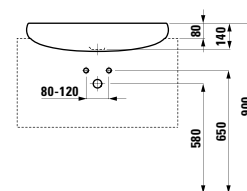

424151

Vanity unit, 1200 mm, cut-out left, 3 drawers

1200 x 350 x 330 mm

Colours: .630 .631