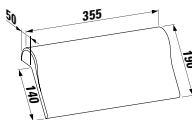

294680

Neck cushion, black, self-adhesive,
for straight bathtub contours, black
312 x 122 x 50 mm

Colours: .016