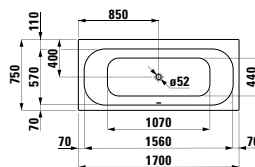

Colours: .000

Options: .000

223510 SOLUTIONS

Space-saving bathtub, drop-in version, sanitary acrylic

1700 x 750 x 460 mm

Colours: .000

Options: .000

223511 SOLUTIONS