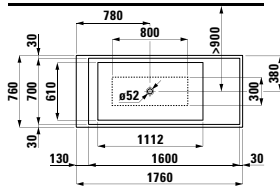

BATHTUBS WITH LIGHTING / WHIRL SYSTEMS

222332 KARTELL BY LAUFEN

Freestanding bathtub, made of Sentec solid surface, with slot overflow and tap bank at foot end, with lifting system

1760 x 760 x 440 (540) mm

Couleurs: .000

Options: .616

294680

Neck cushion, black, self-adhesive, for
or straight bathtub contours, black

Couleurs: .016