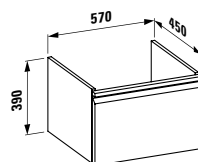

650 x 480 x 115 mm

Colours: .000 .400

Options: .104 .109 .142

●/○

483041

Vanity unit, 1 drawer

570 x 450 x 390 mm

Colours: .423 .463 .475 .999