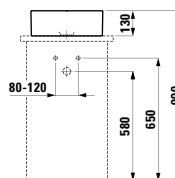

811435 LIVING SAPHIRKERAMIK

Bowl washbasin, round

380 x 380 x 130 mm

Colours: .000 .400 .757

Options: .112