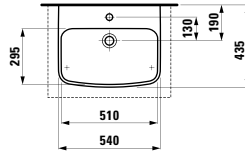

WASHBASINS UNDERSURFACE GROUND

816543 MODERNA

Washbasin, undersurface ground

540 x 435 x 165 mm

Colours: .000

Options: .104 .109 .111 .112

●/○