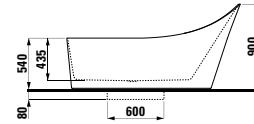

245802 PALOMBA COLLECTION

Freestanding bathtub, made of Sentec solid surface
1800 x 890 x 540 (900) mm

Colours: .000

Options: .000 .605 .615 .625

294103

Neck cushion, black, self-adhesive,
for curved bathtub contours, black
355 x 190 x 50

Colours: .016

Options: .000

223331 KARTELL BY LAUFEN

Bathtub, drop-in version, made of Sentec solid surface, with tap bank on left-hand side, with slot overflow in the side at the front, with frame
1700 x 860 x 440 (590) mm

Colours: .000

Options: .616