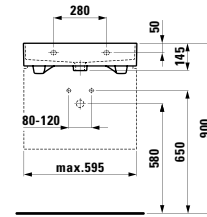

810333

Washbasin

600 x 460 x 120 mm

Colours: .000 .020 .400 .757 .759

Options: .104 .109

407569

Vanity unit with two drawers, incl. organiser, for washbasin 810333, 810338, 810339, 813332

Colours: .640 .641 .642

407566

Vanity unit, 2 drawers, incl. drawer organiser 595 x 455 x 615 mm

Colours: .631 .633 .634 .635