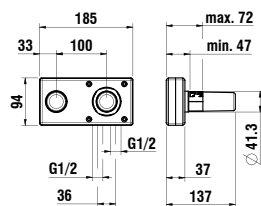

3799840002251

Extension set 25 mm for Simibox 2-point, matches Kartell by Laufen/VAL