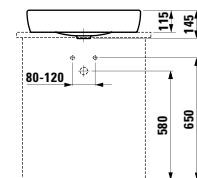

816952 LAUFEN PRO S

Bowl washbasin, rectangular

600 x 400 x 115 mm

Colours: .000 .400

Options: .112