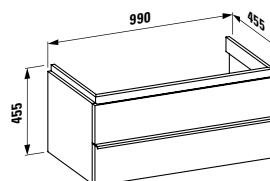

401281 CASE

Vanity unit, 1 drawer
990 x 455 x 455 mm

Colours: .463 .475 .519 .548 .999

401282 CASE

Vanity unit, 2 drawers
990 x 455 x 455 mm

Colours: .463 .475 .519 .548 .999