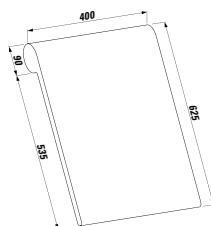

Options: .000 .605 .615 .625

292340

Backrest, light grey

400 x 90 x 640 mm

Colours: .087

245802 PALOMBA COLLECTION

Freestanding bathtub, made of Sentec solid surface
1800 x 890 x 540 (900) mm

Colours: .000