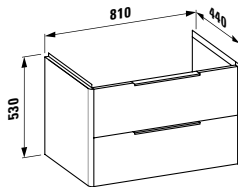

810 x 450 x 390 mm

Colours: .423 .463 .475 .479 .480 .999

483502

Vanity unit, 1 drawer and interior drawer, incl. drawer organiser

810 x 450 x 390 mm

Colours: .423 .463 .475 .479 .480 .999

402392 BASE

Vanity unit, 2 drawers, incl. drawer organiser