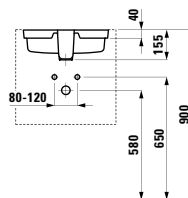

813438

Under-mounted washbasin

400 x 400 x 155

Colours: .000

Options: .109 .155

490950 CASE

Towel holder for furniture, 270 mm

270 x 60 x 15 mm

Colours: .104 .105 .106

490951 CASE

Towel holder for furniture, 320 mm

320 x 60 x 15 mm

Colours: .104 .105 .106

490952 CASE

Towel holder for furniture, 400 mm

400 x 60 x 15 mm

Colours: .104 .105 .106

Matching tall cabinets,
trolleys and further
furniture additions
can be found in the CASE chapter.
Matching mirrors and mirror
cabinets can be found
in the FRAME 25 chapter.