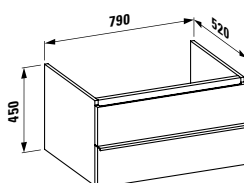

405224

Drawer element, 800 mm, with 2 drawers

790 x 520 x 450 mm

Colours: .463 .519 .548