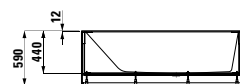

294680

Neck cushion, black, self-adhesive, for straight bathtub contours, black

312 x 122 x 50 mm

Colours: .016