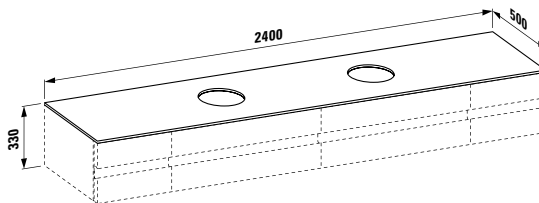

424624

Cover 2400 mm, with 2 cut-outs right and left
centre, for 1 vanity unit with wide drawers right and
for 1 vanity unit with wide drawers left, for bowl
washbasins 818971/2/3 and 813971

2400 x 500 x 12 mm

Colours: .630 .631