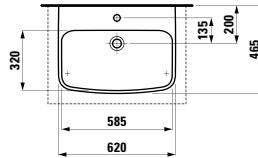

Options: .104 .109 .111 .112

●/○

816545 MODERNA

Washbasin, undersurface ground

620 x 465 x 165 mm

Colours: .000

Options: .104 .109 .111 .112

●/○