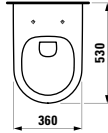

LAUFEN PRO

820966

Wall-hung WC, washdown, rimless

530 x 360 x 340 (430) mm

Colours: .000 .049 .400

Options: .000