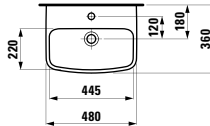

815543

Small countertop washbasin
480 x 360 x 145 mm

Colours: .000

Options: .104 .109

●/○

425151

Vanity unit, 1 door, left hinged, 1 glass shelf,
matching small washbasin 815543

435 x 305 x 565 mm

Colours: .264 .265 .463 .475

425152

Vanity unit, 1 door, right hinged, 1 glass shelf,
matching small washbasin 815543

435 x 305 x 565 mm

Colours: .264 .265 .463 .475