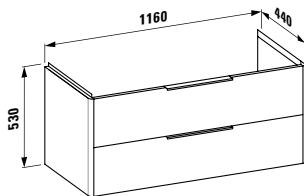

402492 BASE

Vanity unit, 2 drawers, incl. drawer organiser

1160 x 440 x 530 mm

Colours: .260 .261 .262 .263 .999