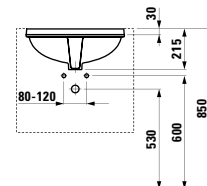

811230 BIJOU

Under-mounted washbasin, with tap bank, ground

480 x 400 x 215 mm

Colours: .000

Options: .000*

*with 1 taphole, with overflow