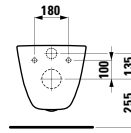

820959

Wall-hung WC, washout, with flushing rim

530 x 360 x 350 (430) mm

Colours: .000 .049 .400

Options: .000