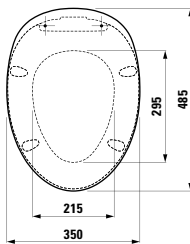

892971

WC seat and cover, removable, with lowering system

Colours: .000

Options: .000