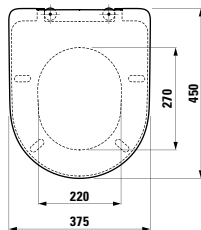

898966

WC seat and cover, 'slim', removable, with lowering system, stainless steel hinges, hollow space fixation

Colours: .000

Options: .000

893952

WC seat and cover 'universal', removable

Colours: .000

Options: .000