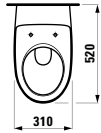

820031

Wall-hung WC, washdown,
with flushing rim
520 x 310 x 300 (350) mm

Colours: .000

Options: .000