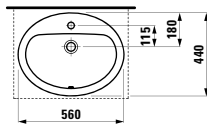

813951 LAUFEN PRO B

Drop-in washbasin
560 x 440 x 20 (185) mm
Colours: .000 .400
Options: .104 .142*.156*

●/○

*washbasin only available in color .000