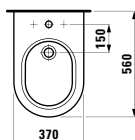

832331

Floorstanding bidet

560 x 370 x 430 mm

Colours: .000 .020 .400 .757

Options: .302 .308