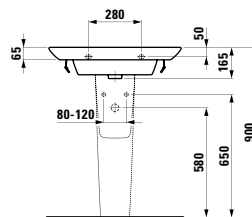

PALACE

810704

Washbasin

700 x 480 x 65 (145) mm

Colours: .000

Options: .104 .108

401221 CASE

Vanity unit, 1 drawer

645 x 430 x 425 mm

Colours: .463 .475 .519 .548 .999

381707

Towel holder for the left-hand side, chromed, matches washbasins 810702, 810703, 810704, 810708, 816706

Colours: .004

Options: .000