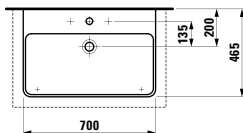

LAUFEN PRO S

810967

Washbasin

700 x 465 x 95 mm

Colours: .000 .400

Options: .104 .108 .109 .142 .156

483451

Vanity unit, 1 drawer

665 x 450 x 390 mm

Colours: .423 .463 .475 .479 .480 .999

483452

Vanity unit, 1 drawer and interior drawer, incl. drawer organiser

665 x 450 x 390 mm

Colours: .423 .463 .475 .479 .480 .999

402332 BASE

Vanity unit, 2 drawers, incl. drawer organiser

665 x 440 x 530 mm

Colours: .260 .261 .262 .263 .999

816967

Washbasin, undersurface ground

700 x 465 x 95 mm

Colours: .000 .400

Options: .104 .108 .109