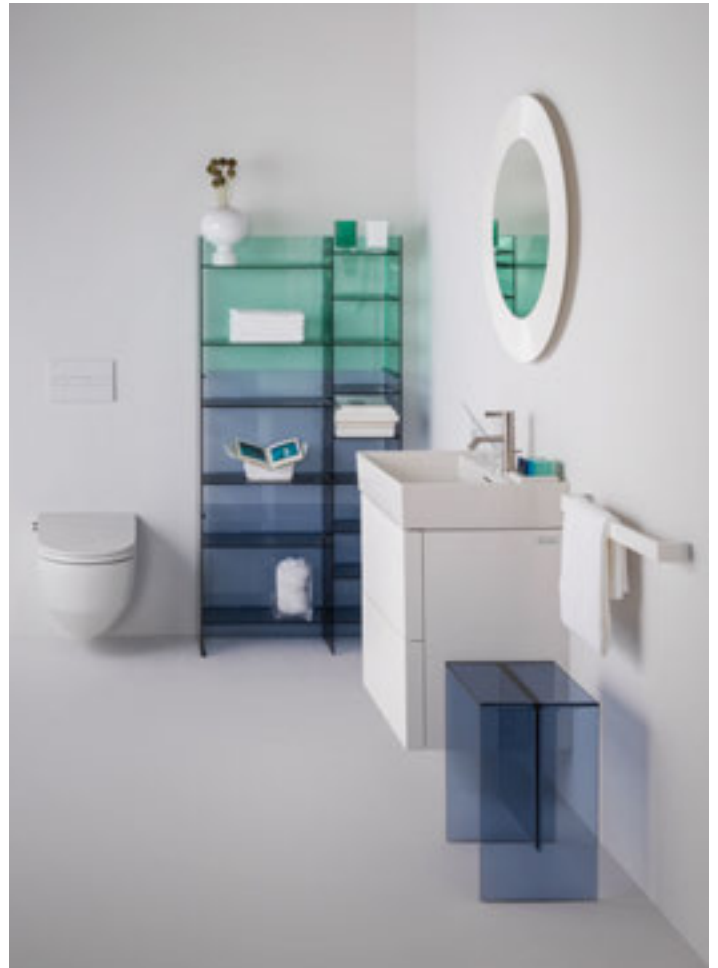

KARTELL BY LAUFEN Washbasin 60; washbasin mixer; vanity unit; shelf ‚Sound-rack’; mirror ‚All saints’; towel holder ‚Rail’; stool ‚Max Beam’ CLEANET RIVA Shower toilet