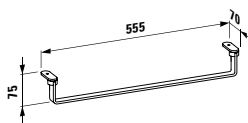

895424

Towel holder, chromed
555 x 70 x 75 mm

Colours: .004

895426

Towel holder, chromed
955 x 70 x 75 mm

Colours: .004