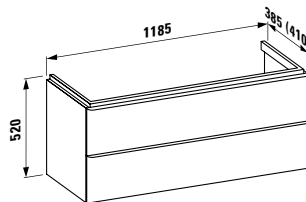

810289

Washbasin

1200 x 420 x 115 mm

Colours: .000 .400 .757

Options: .104 .107 .109 .111 .112 .115

410222 SPACE

Vanity unit, 2 drawers

1185 x 410 x 520 mm

Colours: .100 .101 .103 .999