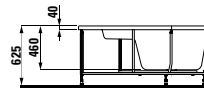

1400 x 1400 x 620

Colours: .000

Options: .000

CERAMIC SHOWER TRAYS

852951 MERANO

Shower tray, square, sanitary ceramic,
flat (45 mm)

800 x 800 x 65

Colours: .000 .600