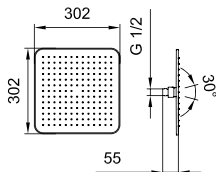

3679810041301

Square rain shower head, 302 x 302 mm

302 x 302 mm

Colours: .004