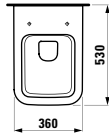

820962

Wall-hung WC, washdown, rimless

530 x 360 x 295 (430) mm

Colours: .000 .400

Options: .000