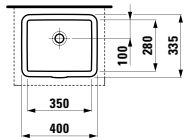

812432

Under-mounted washbasin, rectangular, ground

350 x 280 x 170 mm

Colours: .000

Options: .109 .155

●/○