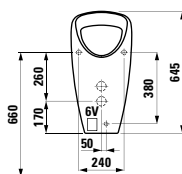

842066 CAPRINO PLUS

Siphonic urinal, internal water inlet, with electronic control, battery operated (6V), vandalproof

320 x 350 x 645 mm

Colours: .000 .400

Options: .407