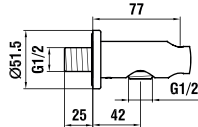

Colours: .004 .090*

*brushed stainless steel

3639800041621 CITY

Shower hose connector with integrated ,city' shower holder, projection 77 mm, with vacuum breaker, all-metal

Colours: .004

3629800001201

Flexible hose in metal look, 1250 mm