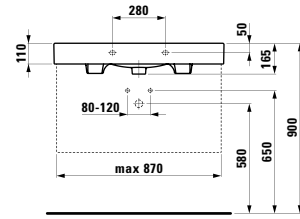

PALACE

811702

Vanity washbasin
900 x 510 x 110 mm

Colours: .000

Options: .104 .108