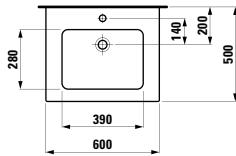

LAUFEN PRO S

864960

Combipack 600 mm, washbasin ,slim' with vanity unit ,Base' with 2 drawers, incl. drawer organiser

600 x 500 x 610 mm

Colours: .260 .261 .262 .263 .999

washbasin only available in color .000