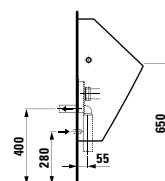

842066 CAPRINO PLUS

Siphonic urinal, internal water inlet, with electronic control, battery operated (6V), vandalproof

320 x 350 x 645 mm

Colours: .000 .400

Options: .407