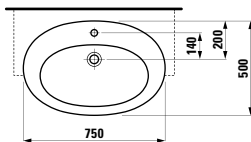

750 x 500 x 150 mm

Colours: .400

Options: .104

●

813431 LIVING CITY

Semi-recessed washbasin, round

460 x 460 x 140 mm

Colours: .000