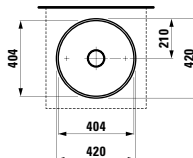

Colours: .000 .020 .400 .757 .759

Options: .111 .112 .158

812331 KARTELL BY LAUFEN

Bowl washbasin

420 x 420 x 120 mm

Colours: .000 .020 .400 .757 .759

Options: .112

811433 LIVING SAPHIRKERAMIK