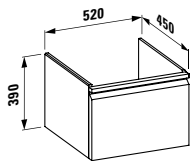

810962

Washbasin

550 x 465 x 95 mm

Colours: .000 .400

Options: .104 .108 .109 .142 .156

●/●●●/○

483351

Vanity unit, 1 drawer

520 x 450 x 390 mm

Colours: .423 .463 .475 .479 .480 .999