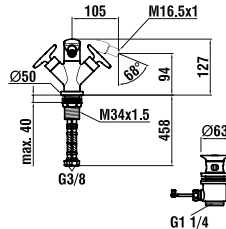

Colours: .004

3427010041111 CURVEPRIME

Twin handled bidet mixer, projection 105 mm, fixed spout, with pop-up waste

Colours: .004

3317060040001 CURVEPRIME

Set for concealed shower mixer, with one outlet

Colours: .004