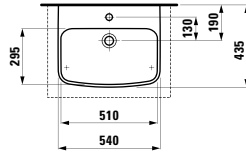

MODERNA

816543

Washbasin, undersurface ground

540 x 435 x 165 mm

Colours: .000

Options: .104 .109 .111 .112

●/○