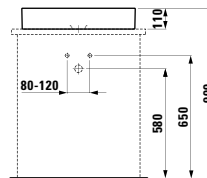

BOWL WASHBASINS

811434 LIVING SAPHIRKERAMIK

Bowl washbasin, rectangular

600 x 340 x 110 mm

Colours: .000 .400 .757

Options: .112