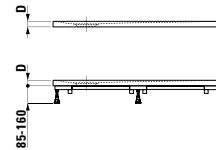

Shower tray, made of Marbond composite material, super flat, square, outlet at side

800 x 800 x 29 mm

Colours: .000 .077 .078

Options: .000

Shower tray, made of Marbond composite material, super flat, rectangular, outlet at short side