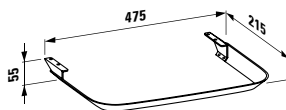

381701

Towel holder, chromed

Colours: .004

Options: .000