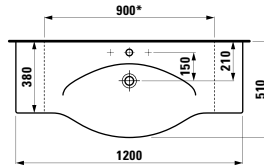

401252 CASE

Vanity unit, 2 drawers
895 x 375 x 460 mm

Colours: .463 .475 .519 .548 .999

811704

Vanity washbasin, cutable to 900 mm
1200 x 510 x 110 mm

Colours: .000

Options: .104 .108 .135 .147

812704