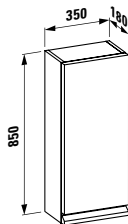

483114

Wall cabinet, with small projection, 1 door, right hinged

850 x 350 x 180 mm

Colours: .423 .463 .475 .479 .480 .999