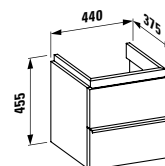

LIVING CITY

815432

Small washbasin
450 x 380 x 140 mm

Colours: .000

Options: .104 .109

●/○

401111 CASE

Vanity unit, 1 drawer
440 x 375 x 455 mm

Colours: .463 .475 .519 .548 .999

401112 CASE

Vanity unit, 2 drawers
440 x 375 x 455 mm

Colours: .463 .475 .519 .548 .999