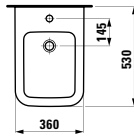

830961

Wall-hung bidet

530 x 360 x 300 (430) mm

Colours: .000 .400

Options: .302