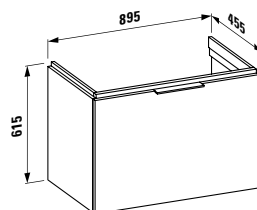

407569

Vanity unit with two drawers, incl. organiser,
for washbasin 810333, 810338, 810339, 813332

Colours: .640 .641 .642