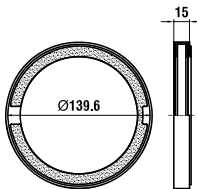

VAL FAUCETS

3313860040001

Set for concealed single lever shower mixer, with one outlet

Colours: .004

3799840040501

Extension ring ,twin' 15 mm, matches round set 15 mm

Colours: .004