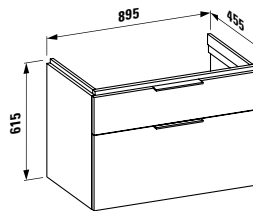

407602

Vanity unit, 2 drawers, incl. drawer organiser
895 x 455 x 615 mm

Colours: .631 .633 .634 .635

407601

Vanity unit, 1 drawer and internal shelf,
incl. drawer organiser

895 x 455 x 615 mm

Colours: .631 .633 .634 .635