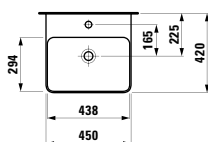

815281

Small washbasin
450 x 420 x 115 mm

Colours: .000 .400 .757

Options: .104 .109 .111 .112

410102 SPACE

Vanity unit, 2 drawers
435 x 410 x 520 mm

Colours: .100 .101 .103 .999