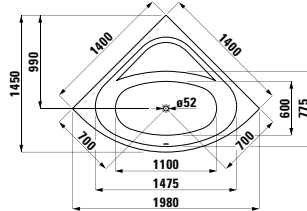

242500 SOLUTIONS

Bathtub, corner model, drop-in version,
sanitary acrylic

1400 x 1400 x 460

Colours: .000

Options: .000