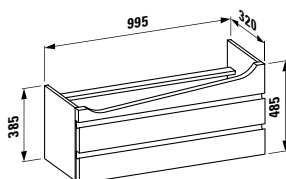

424520

Vanity unit, 2 drawers

990 x 320 x 485 mm

Colours: .630 .631