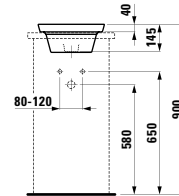

Colours: .400

Options: .104

817301 INO

Drop-in washbasin

350 x 365 x 40 (150) mm

Colours: .000 .400 .757

Options: .109 .112

817302 INO