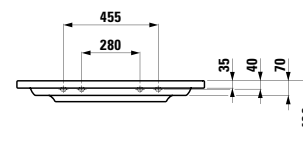

870433

Shelf, made from sanitary ceramic, wall-hung,
cutable to 650 mm

900 x 380 x 35 (100) mm

Colours: .000

Options: .000 .710 .711 .712