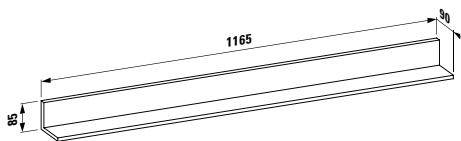

409033

Drawer element 1200, 1 drawer with centre cut-out
1200 x 380 x 360 mm

Colours: .250 .251

409245

Internal shelf for drawer element
1200 x 380 mm, with provision for a socket

1165 x 90 x 85 mm

Colours: .250 .251