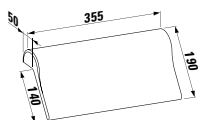

1700 x 860 x 440 (540) mm

Colours: .000

Options: .616

294680

Neck cushion, black, self-adhesive, for straight bathtub contours, black

312 x 122 x 50 mm

Colours: .016

224332