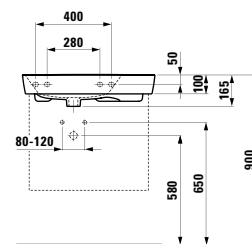

425192

Vanity unit, 2 drawers, incl. drawer organiser, matching washbasin 817542

655 x 395 x 565 mm

Colours: .264 .265 .463 .475