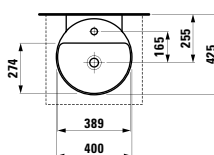

813281 VAL

Small washbasin, undersurface ground

400 x 425 x 115 mm

Colours: .000 .400 .757

Options: .104 .109 .112

◆ ●/○