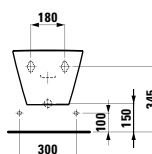

830331

Wall-hung bidet

545 x 370 x 290 (430) mm

Colours: .000 .020 .400 .757 .759

Options: .302