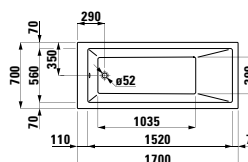

Colours: .000

Options: .000

230950

Bathtub, drop-in version, sanitary acrylic

1700 x 700 x 460 mm

Colours: .000

Options: .000

230951