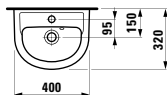

815951

Small washbasin

400 x 320 x 145 mm

Colours: .000 .400

Options: .104