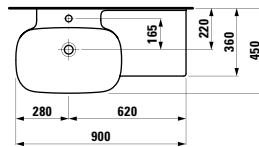

813301

Vanity washbasin, shelf left

900 x 450 x 120 mm

Colours: .000 .400 .757

Options: .104 .109 .111 .112

425401

Vanity unit made of aluminium, 1 drawer, aluminium

770 x 350 x 355 mm

Colours: .170 .171

813302

Vanity washbasin, shelf right

900 x 450 x 120 mm

Colours: .000 .400 .757

Options: .104 .109 .111 .112

425401

Vanity unit made of aluminium, 1 drawer, aluminium

770 x 350 x 355 mm

Colours: .170 .171

812300

Bowl washbasin

350 x 350 x 130 mm

Colours: .000 .400 .757

Options: .109 .112

812302

Bowl washbasin

500 x 350 x 130 mm

Colours: .000 .400 .757

Options: .109 .112