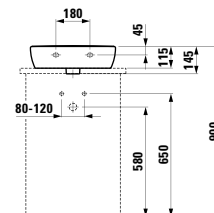

811952

Small washbasin, undersurface ground
450 x 340 x 115 mm

Colours: .000 .400

Options: .104 .109