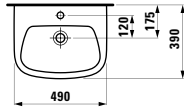

815542

Small washbasin
490 x 390 x 145 mm

Colours: .000

Options: .104 .109

●/○