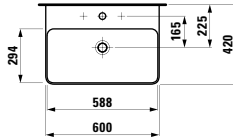

810283

Washbasin

600 x 420 x 115 mm

Colours: .000 .400 .757

Options: .104 .108 .109 .111 .112 .158

410142 SPACE

Vanity unit, 2 drawers

585 x 410 x 520 mm

Colours: .100 .101 .103 .999