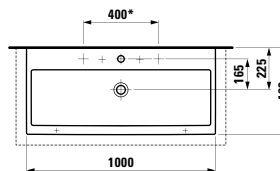

818438

Washbasin, undersurface ground

1000 x 460 x 140 mm

Colours: .000

Options: .104 .107 .109