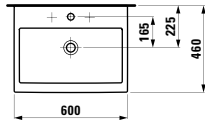

817433

Washbasin

600 x 460 x 140 mm

Colours: .000

Options: .104 .108 .109

401181 CASE

Vanity unit, 1 drawer

595 x 455 x 455 mm

Colours: .463 .475 .519 .548 .999