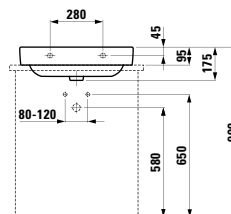

LAUFEN PRO S

810963

Washbasin

600 x 465 x 95 mm

Colours: .000 .400

Options: .104 .108 .109 .142 .156

483371

Vanity unit, 1 drawer

570 x 450 x 390 mm

Colours: .423 .463 .475 .479 .480 .999

483372

Vanity unit, 1 drawer and interior drawer,
incl. drawer organiser

570 x 450 x 390 mm

Colours: .423 .463 .475 .479 .480 .999

402232 BASE

Vanity unit, 2 drawers, incl. drawer organiser

570 x 440 x 530 mm

Colours: .260 .261 .262 .263 .999

816963

Washbasin, undersurface ground

600 x 465 x 95 mm

Colours: .000 .400

Options: .104 .108 .109 .142 .156