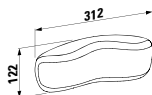

1800 x 890 x 540 (900) mm

Colours: .000

Options: .000 .605 .615 .625

294103

Neck cushion, black, self-adhesive, for curved bathtub contours, black

355 x 190 x 50

Colours: .016

Options: .000