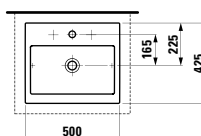

Options: .104 .108 .109

811432 LIVING CITY

Bowl washbasin, with tap bank

600 x 425 x 140 mm

Colours: .000

Options: .104 .108 .109

812300 INO

Bowl washbasin