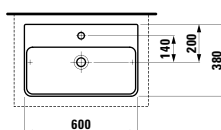

812953

Bowl washbasin, with tap bank

600 x 380 x 95 mm

Colours: .000 .400

Options: .104 .109

●/○