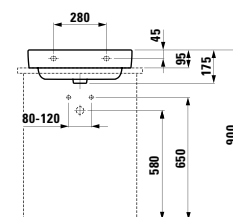

816962 LAUFEN PRO S

Washbasin, undersurface ground

550 x 465 x 95 mm

Colours: .000 .400

Options: .104 .108 .109

●/●●●/○