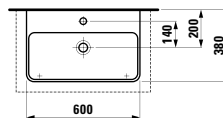

817959 LAUFEN PRO S

Washbasin ,compact', undersurface ground

600 x 380 x 95 mm

Colours: .000 .400

Options: .104 .109

●/○