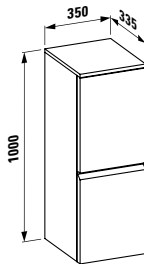

483112

Medium cabinet, 1 door, right hinged, 2 glass shelves

350 x 335 x 1000 mm

Colours: .423 .463 .475 .479 .480 .999