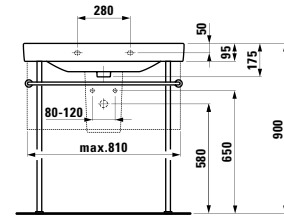

813965

Washbasin

850 x 460 x 95 mm

Colours: .000 .400

Options: .104 .108 .109