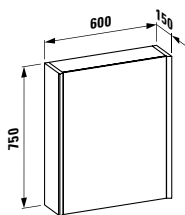

FRAME 25

408421

Mirror cabinet, 600 mm, aluminium, 1 door mirrored on both sides, left hinged, without socket, without sensor switch, 2 vertical LED lighting elements (dimmable)

600 x 150 x 750

Colours: .144 .145

408471

Mirror cabinet, 600 mm, aluminium, 1 door mirrored on both sides, left hinged, without socket, without sensor switch, 2 vertical LED lighting elements (dimmable), ambient light (downward)

600 x 150 x 750

Colours: .144 .145

408422

Mirror cabinet, 600 mm, aluminium, 1 door mirrored on both sides, right hinged, without socket, without sensor switch, 2 vertical LED lighting elements (dimmable)

600 x 150 x 750

Colours: .144 .145