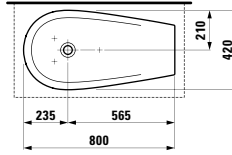

BOWL WASHBASINS

818973 ILBAGNOALESSI ONE

Bowl washbasin, shelf positionable right or left, incl. ceramic waste cover

800 x 420 x 145 mm

Colours: .400

Options: .112

816802 PALOMBA COLLECTION

Bowl washbasin