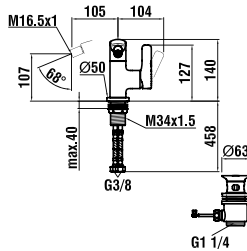

Colours: .004

3427010041111 CURVEPRIME

Twin handled bidet mixer, projection 105 mm, fixed spout, with pop-up waste

Colours: .004

3317060040001 CURVEPRIME

Set for concealed shower mixer, with one outlet

Colours: .004