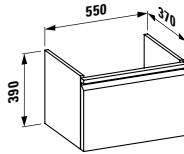

818959

Washbasin ,compact'

600 x 380 x 95 mm

Colours: .000 .400

Options: .104 .109 .142 .156

●/○