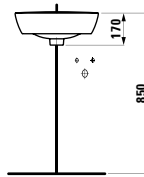

LAUFEN PRO B

816958

Corner washbasin
440 x 380 x 170 mm

Colours: .000 .400

Options: .104