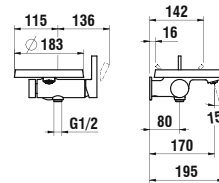

398335xxx0011 KARTELL BY LAUFEN

Storage tray ,disc'; for wall tray, toilet paper holder and faucets ,disc' with Ø 185 mm, plastic

185 x 185 x 15 mm

Colours: .081 .082 .084 .085 .090 .091 .092 .093