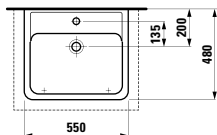

LAUFEN PRO A

817951

Washbasin, undersurface ground

550 x 480 x 115 mm

Colours: .000 .400

Options: .104