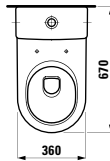

826951

Cistern, rear water inlet (centre)
380 x 175 x 360 mm

Colours: .000 .049

Options: .871

826952

Cistern, side water inlet (left or right)

380 x 175 x 360 mm

Colours: .000 .049

Options: .872