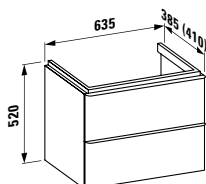

810284

Washbasin

650 x 420 x 115 mm

Colours: .000 .400 .757

Options: .104 .108 .109 .111 .112 .158

410162 SPACE

Vanity unit, 2 drawers

635 x 410 x 520 mm

Colours: .100 .101 .103 .999