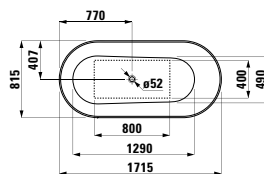

294103

Neck cushion, black, self-adhesive, for curved bathtub contours, black

355 x 190 x 50 mm

Colours: .016

Options: .000