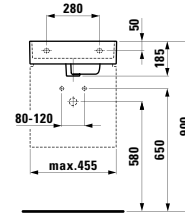

815331

Small washbasin with concealed outlet

460 x 460 x 120 mm

Colours: .000 .020 .400 .757 .759

Options: .111 .112 .158 .815

407508

Vanity unit with two drawers, incl. organiser, for handwashbasin 815331

Colours: .640 .641 .642

407502

Vanity unit, 2 drawers, incl. drawer organiser

455 x 455 x 615 mm

Colours: .631 .633 .634 .635