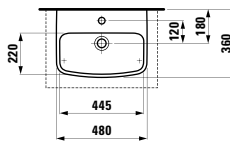

816542

Small washbasin, undersurface ground
480 x 360 x 145 mm

Colours: .000

Options: .104 .109

●/○