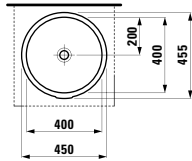

813439

Under-mounted washbasin, ground

400 x 400 x 155 mm

Colours: .000

Options: .109 .155

●/○