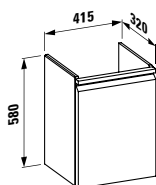

815961

Small washbasin

450 x 340 x 85 mm

Colours: .000 .400

Options: .104 .109 .142 .156

●/○

483301

Vanity unit, 1 door, left hinged, 1 glass shelf

415 x 320 x 580 mm

Colours: .423 .463 .475 .479 .480 .999

483302

Vanity unit, 1 door, right hinged, 1 glass shelf

415 x 320 x 580 mm

Colours: .423 .463 .475 .479 .480 .999