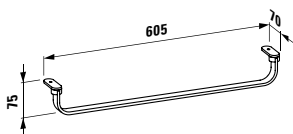

381432

Towel holder, chromed

605 x 70 x 75 mm

Colours: .004

816432

Drop-in washbasin, wall-mounted,
undersurface ground

650 x 480 x 40 (120) mm

Colours: .000

Options: .104 .108 .109