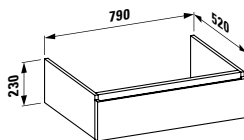

405222

Drawer element, 800 mm, with 1 drawer

790 x 520 x 230 mm

Colours: .463 .519 .548