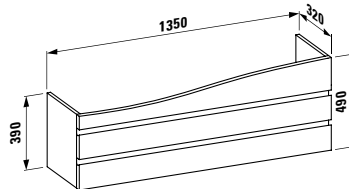

814971

Vanity washbasin, shelf right,
with concealed overflow,
incl. ceramic waste cover
1600 x 500 x 165 mm

Colours: .400

Options: .104 .109

●/○

424360

Vanity unit, 2 drawers
1350 x 320 x 490 mm

Colours: .630 .631

811971

Washbasin with integrated pedestal,
with wall connection, with concealed overflow,
incl. ceramic waste cover
520 x 530 x 850 mm

Colours: .400

Options: .104 .109

●/○