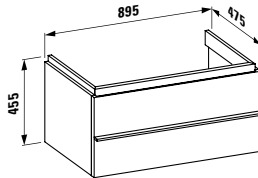

LIVING SQUARE

816433

Washbasin, cutable to 650 mm
900 x 480 x 40 (120) mm

Colours: .000

Options: .104 .108 .109 .135 .147

401261 CASE

Vanity unit, 1 drawer

895 x 475 x 455 mm

Colours: .463 .475 .519 .548 .999