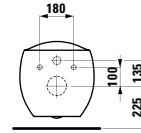

ILBAGNOALESSI ONE

820971

Wall-hung WC, washdown, rimless

585 x 390 x 355 (415) mm

Colours: .400

Options: .000