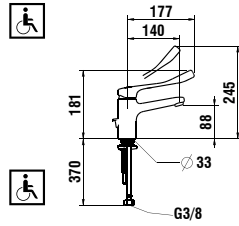

BARRIER-FREE BATHROOM

3119510045201 LIBERTY PRO

Single lever basin mixer ,liberty',
projection 140 mm, fixed spout,
cartridge with limitation, without pop-up waste

Colours: .004

3119510045211 LIBERTY PRO

Single lever basin mixer ,liberty',
projection 140 mm, fixed spout,
cartridge with limitation, with pop-up waste

Colours: .004