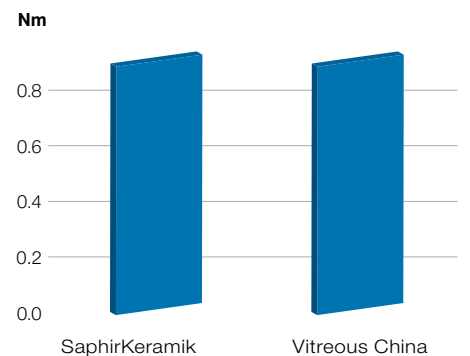

IMPACT ENERGY Nm

Source: Keramik-Institut GmbH, Meissen, 2011

The composite material, which does not require chemical additives, wows with its specific properties - hardness, bending strength - and offers the enormous economic advantage of being suitable for processing using traditional production processes." These were the words the jury used to elaborate on their decision to award SaphirKeramik the Swiss Design Prize.