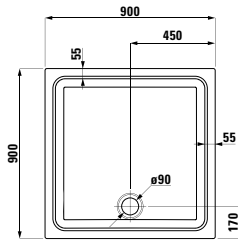

853951 MERANO

Shower tray, square, sanitary ceramic,
flat (45 mm)

900 x 900 x 65

Colours: .000 .600

Options: .000