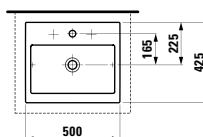

811431

Bowl washbasin, with tap bank

500 x 425 x 140 mm

Colours: .000

Options: .104 .108 .109

●/●●●/○