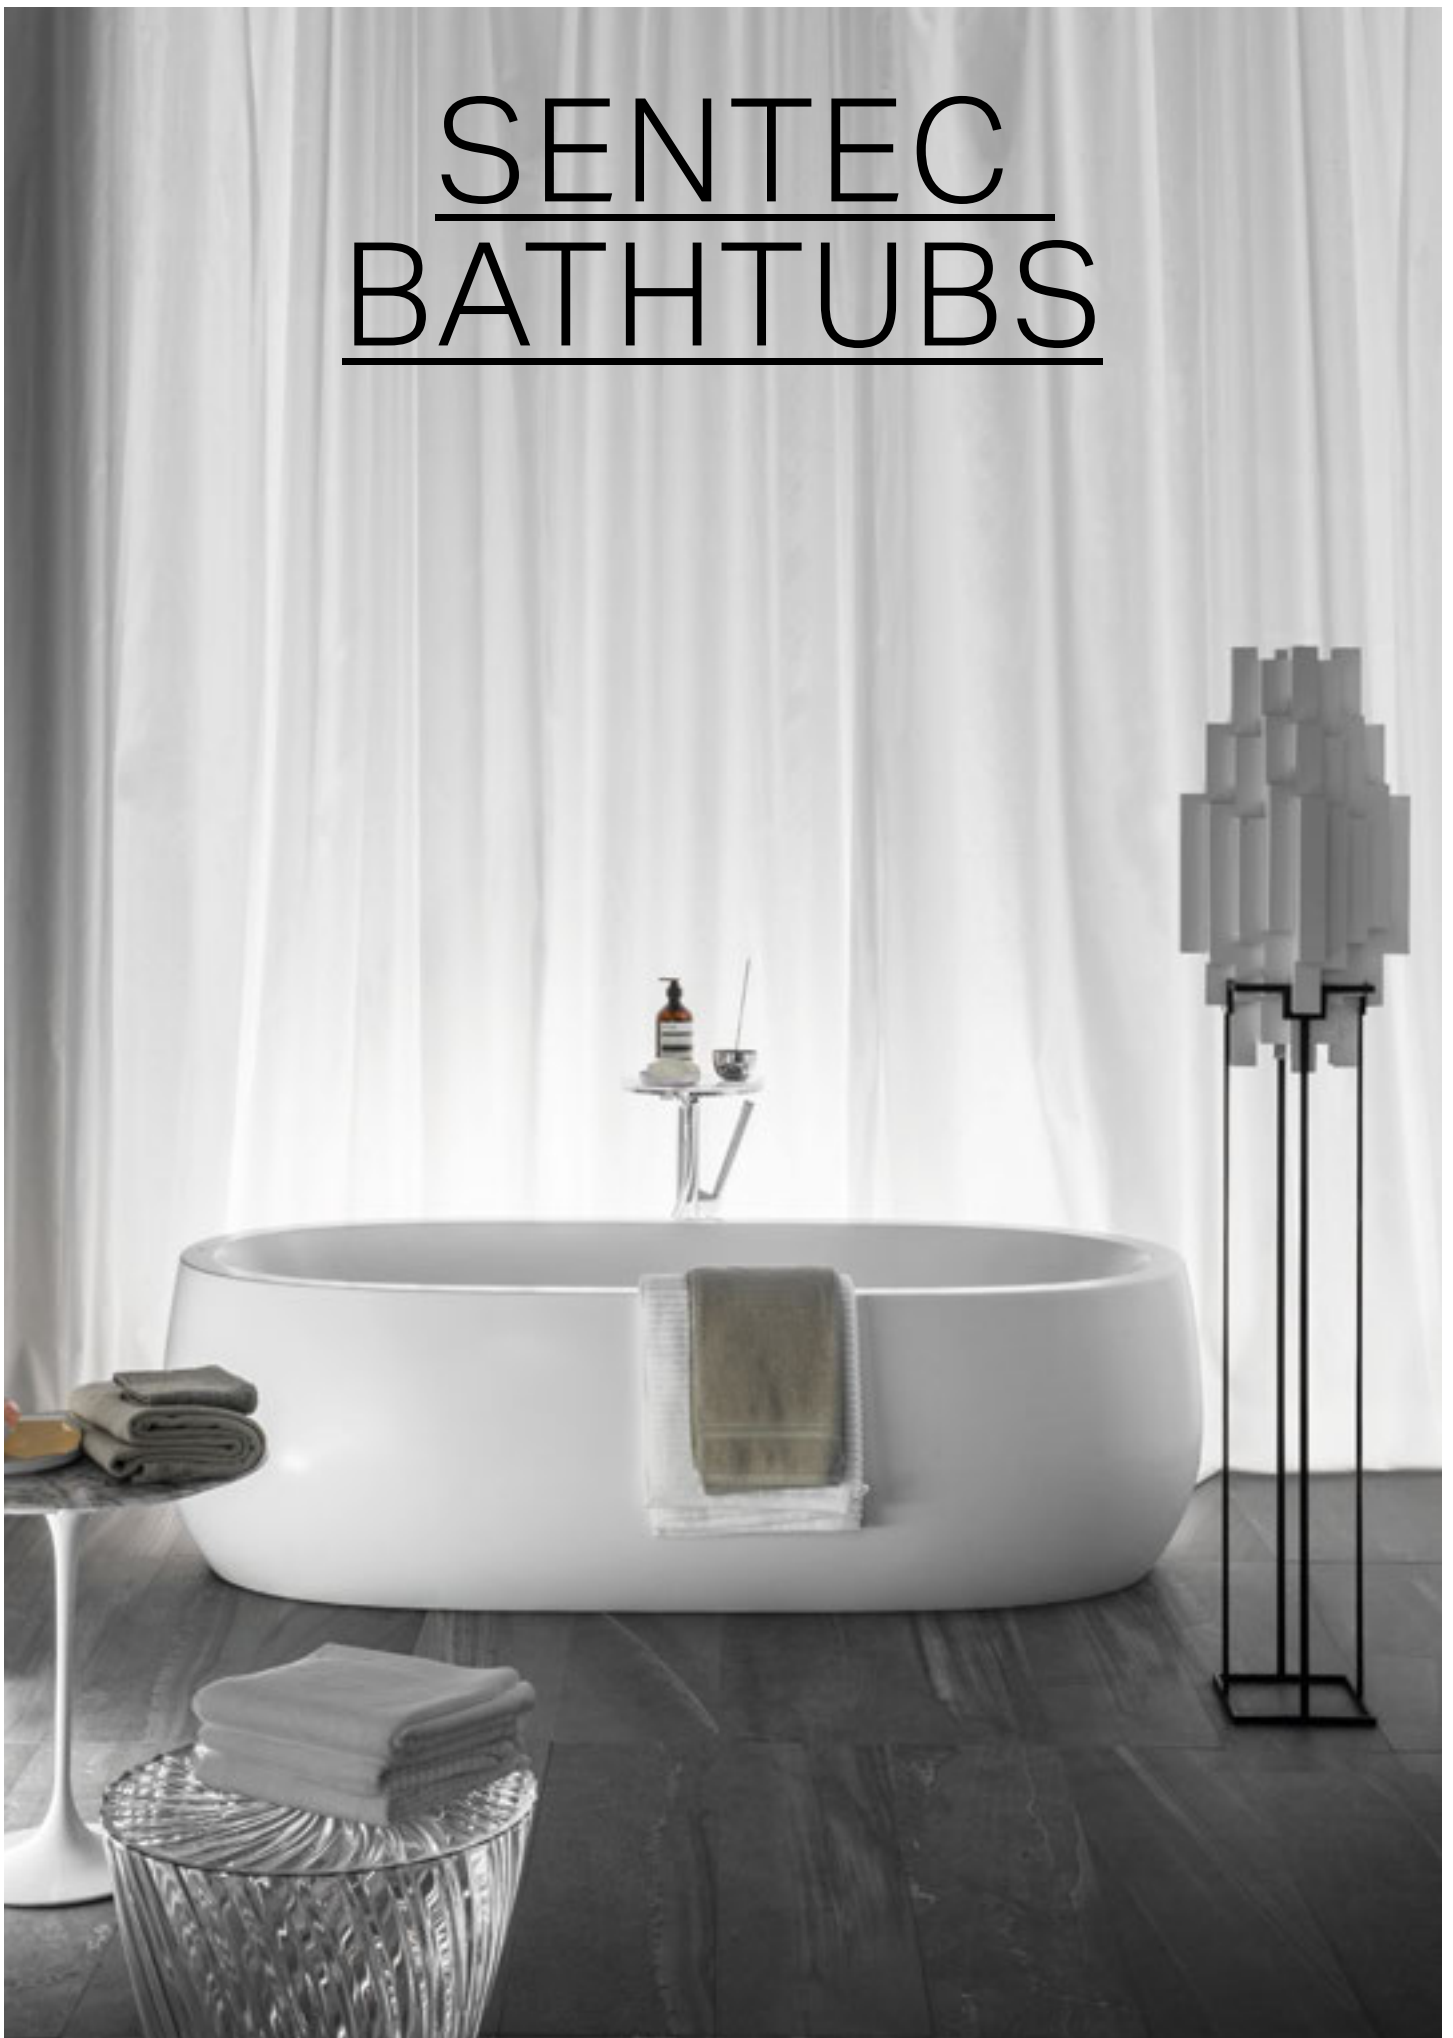

SENTEC BATHTUBS

ILBAGNOALESSI ONE freestanding bathtub KARTELL BY LAUFEN column bath mixer