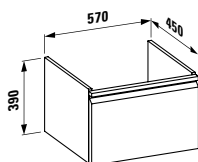

650 x 480 x 115 mm

Colours: .000 .400

Options: .104 .109 .142

●/○

483041

Vanity unit, 1 drawer

570 x 450 x 390 mm

Colours: .423 .463 .475 .999