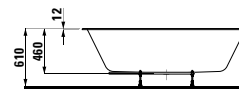

400 x 90 x 640 mm

Colours: .087

245971 ILBAGNOALESSI ONE

Bathtub, fitted version, with centre outlet, with frame, made of Sentec solid surface

1780 x 820 x 460 (610) mm

Colours: .000

Options: .000 .605 .615 .625