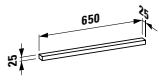

447403

Mirror with aluminium frame, 650 mm

650 x 25 x 700 mm

Colours: .144

447481

LED light element, horizontal, 650 mm

650 x 25 x 25 mm