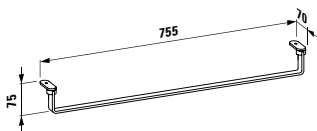

LIVING CITY

817436

Washbasin

800 x 460 x 140 mm

Colours: .000

Options: .104 .108 .109

●/●●●/○

401241 CASE

Vanity unit, 1 drawer

790 x 455 x 455 mm

Colours: .463 .475 .519 .548 .999

401242 CASE

Vanity unit, 2 drawers

790 x 455 x 455 mm

Colours: .463 .475 .519 .548 .999

895425

Towel holder, chromed

755 x 70 x 75 mm

Colours: .004

817437

Washbasin, undersurface ground

800 x 460 x 140 mm

Colours: .000

Options: .104 .108 .109

●/●●●/○