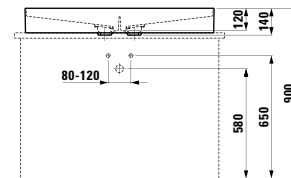

812348

Double bowl washbasin, incl. ceramic waste cover
1000 x 370 x 130 mm

Colours: .000 .400 .757

Options: .112