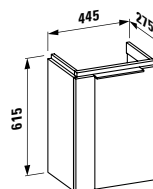

407517

Vanity unit with one glas shelf, door hinge left,
open shelf right for handwashbasin tap bank left
815335

Colours: .640 .641 .642

407511

Vanity unit, 1 door, right hinged,
incl. drawer organiser

445 x 275 x 615 mm

Colours: .631 .633 .634 .635