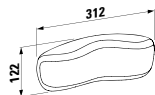

294103

Neck cushion, black, self-adhesive, for curved
bathtub contours, black

355 x 190 x 50

Colours: .016

Options: .000

230282 VAL

Freestanding bathtub, made of Sentec solid surface,
with integrated overflow and feet
1600 x 750 x 450 (520) mm

Colours: .000

Options: .000