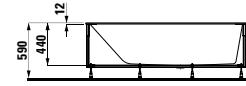

294680

Neck cushion, black, self-adhesive,
for straight bathtub contours, black
312 x 122 x 50 mm

Colours: .016

224331 KARTELL BY LAUFEN

Bathtub, drop-in version, made of Sentec solid surface, with tap bank on right side, with slot overflow in the side at the front, with frame
1700 x 860 x 440 (590) mm

Colours: .000

Options: .616