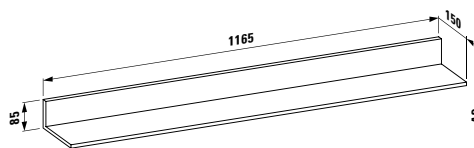

409050

Drawer element 1200, 1 drawer
1200 x 500 x 430 mm

Colours: .250 .251

409246

Internal shelf for drawer element
1200 x 500 mm, with provision for a socket
1165 x 150 x 85 mm

Colours: .250 .251

409235

Base for drawer element 1200x500 mm
(for floor mounting)

1120 x 460 x 40 mm

Colours: .250 .251