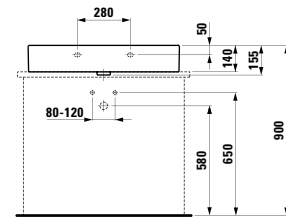

WASHBASINS UNDERSURFACE GROUND

817437 LIVING CITY

Washbasin, undersurface ground

800 x 460 x 140 mm

Colours: .000

Options: .104 .108 .109

●/●●●/○