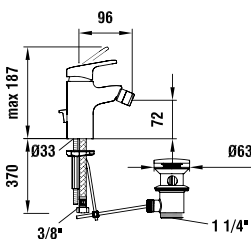

3419510041111 CITYPRO

Single lever bidet mixer, projection 96 mm, fixed spout, with pop-up waste

Colours: .004