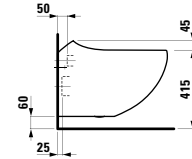

ILBAGNOALESSI ONE

820971

Wall-hung WC, washdown, rimless

585 x 390 x 355 (415) mm

Colours: .400

Options: .000