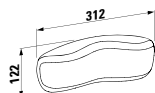

294103

Neck cushion, black, self-adhesive, for curved bathtub contours, black

355 x 190 x 50

Colours: .016

Options: .000