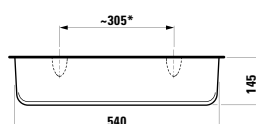

870033

Shelf, made from sanitary ceramic, wall mounted, 540 mm

540 x 145 x 55 mm

Colours: .000 .037

Options: .000