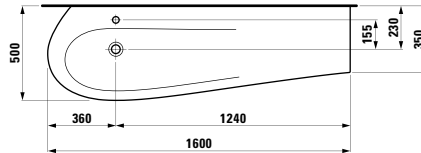

814971

Vanity washbasin, shelf right,
with concealed overflow,
incl. ceramic waste cover
1600 x 500 x 165 mm

Colours: .400

Options: .104 .109

●/○

424360

Vanity unit, 2 drawers
1350 x 320 x 490 mm

Colours: .630 .631

811971

Washbasin with integrated pedestal,
with wall connection, with concealed overflow,
incl. ceramic waste cover
520 x 530 x 850 mm

Colours: .400

Options: .104 .109

●/○