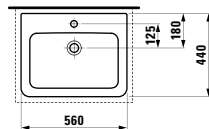

813961

Drop-in washbasin
560 x 440 x 20 (170) mm

Colours: .000 .400

Options: .104 .142*.156*

*washbasin only available in color .000

●/○