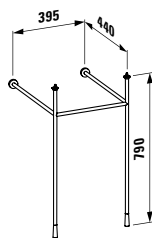

385334

Washbasin frame, chromed

395 x 440 x 790

Colours: .004 .450