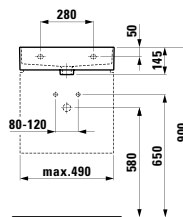

KARTELL BY LAUFEN

810332

Washbasin

500 x 460 x 145 mm

Colours: .000 .020 .400 .757 .759

Options: .104 .109

407509

Vanity unit with two drawers, incl. organiser, for washbasin 810332

Colours: .640 .641 .642

407506

Vanity unit, 2 drawers, incl. drawer organiser
490 x 455 x 615 mm

Colours: .631 .633 .634 .635