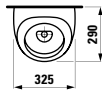

ILBAGNOALESSI ONE

840971

Siphonic urinal, internal water inlet,
version for cover

325 x 290 x 585 mm

Colours: .400

Options: .000

894971

Cover for urinal

Colours: .000

Options: .000

840975

Siphonic urinal, internal water inlet,
version without cover

290 x 325 x 585 mm

Colours: .400

Options: .000