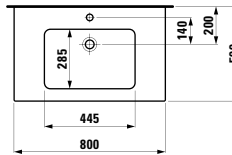

860963

Combipack 800 mm, washbasin ,slim' with vanity unit ,Pro' with drawer

800 x 500 x 460 mm

Colours: .423 .463 .475 .479 .480

Options: .104

washbasin only available in color .000