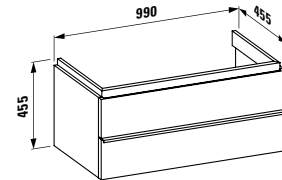

401282 CASE

Vanity unit, 2 drawers

990 x 455 x 455 mm

Colours: .463 .475 .519 .548 .999