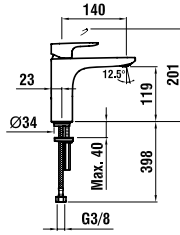

UNIVERSAL FAUCETS

3117510041201 CITYPLUS

Single lever basin mixer, projection 140 mm, fixed spout, without pop-up waste

Colours: .004