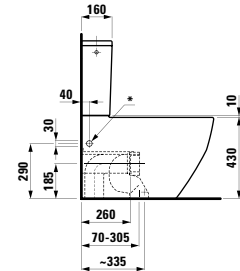

829951

Cistern, rear water inlet (centre)

365 x 150 x 395 mm

Colours: .000 .049

Options: .871

829952

Cistern, side water inlet (left or right)

365 x 150 x 395 mm

Colours: .000 .049

Options: .872

829953

Cistern, water inlet bottom left

365 x 150 x 395 mm

Colours: .000 .049

Options: .873