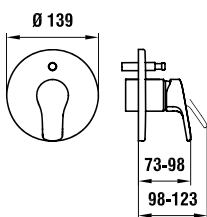

3219560040001 CITYPRO

Set for concealed single lever bath mixer, with 2-way diverter

Colours: .004

3799840040501

Extension ring ,twin' 15 mm, matches round set 15 mm

Colours: .004

3799840040601

Extension ring ,twin' 30 mm, matches round set 30 mm

Colours: .004