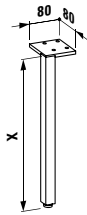

819952 LAUFEN PRO

Semi-pedestal for small washbasin

180 x 230 x 325 mm

Colours: .000

Options: .000

819950 LAUFEN PRO

Pedestal for washbasin

195 x 175 x 700 mm

Colours: .000

Options: .000

483093 CASE

Set of adjustable feet (2 pieces), height 280 mm, anodized aluminium surface

280 mm

Colours: .004

490951 CASE

Towel holder for furniture, 320 mm

320 x 60 x 15 mm

Colours: .000

Matching tall cabinets
can be found in the PRO S chapter.
Matching mirrors and mirror
cabinets can be found in the
FRAME 25 / BASE chapters.