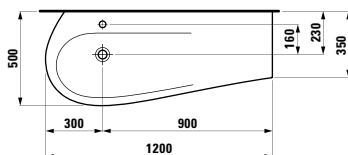

424520

Vanity unit, 2 drawers

990 x 320 x 485 mm

Colours: .630 .631