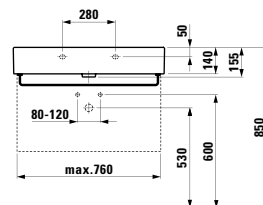

LIVING CITY

817436

Washbasin

800 x 460 x 140 mm

Colours: .000

Options: .104 .108 .109

●/●●●/○

401241 CASE

Vanity unit, 1 drawer

790 x 455 x 455 mm

Colours: .463 .475 .519 .548 .999