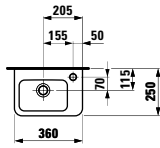

LAUFEN PRO A

816955

Small washbasin
360 x 250 x 165 mm

Colours: .000 .400

Options: .106