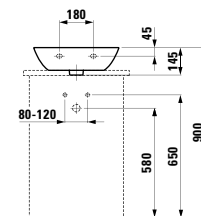

816300 INO

Small washbasin, undersurface ground

450 x 410 x 120 mm

Colours: .000 .400 .757

Options: .104 .109 .111 .112

◆ ●/○