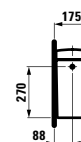

826952

Cistern, side water inlet (left or right)

380 x 175 x 360 mm

Colours: .000 .049

Options: .872