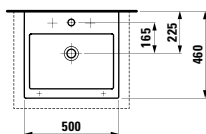

817432 LIVING CITY

Washbasin, undersurface ground

500 x 460 x 140 mm

Colours: .000

Options: .104 .108 .109