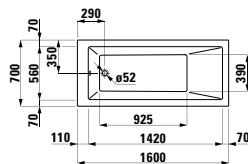

233951

Bathtub, fitted version, sanitary acrylic

1600 x 700 x 460 (620)

Colours: .000

Options: .000

296133

Front panel

Colours: .000

296104

Side panel, right

Colours: .000

296105

Side panel, left

Colours: .000

233955

Bathtub for right-hand corner with panel,
version left, sanitary acrylic

1600 x 700 x 460 (620)

Colours: .000

Options: .000