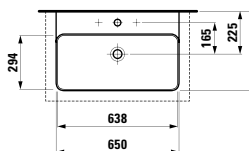

816284 VAL

Washbasin, undersurface ground
650 x 420 x 115 mm

Colours: .000 .400 .757

Options: .104 .108 .109 .111 .112 .158