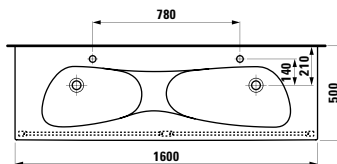

381803

Towel holder, chromed

1560 x 25 x 95 mm

Colours: .004

814809

Double vanity washbasin

1600 x 500 x 40 (180) mm

Colours: .000 .400

Options: .104 .109 .111

●/○

407454

Vanity unit, 4 drawers

1585 x 495 x 590 mm

Colours: .220 .222 .223