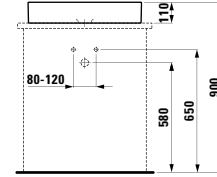

LIVING SAPHIRKERAMIK

811434

Bowl washbasin, rectangular
600 x 340 x 110 mm

Colours: .000 .400 .757

Options: .112