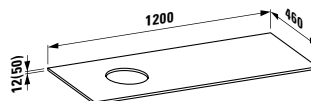

407722

Countertop made of cultured marble, glossy white, with cut-out left for bowl washbasin 812331

1200 x 460 x 12 mm

Colours: .631