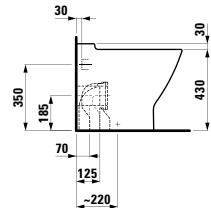

828661 UNIVERSAL

Floorstanding cistern, rear water inlet (left top)

400 x 140 x 980 mm

Colours: .000 .757

Options: .881

824706

Floorstanding WC, close-coupled, washdown, with flushing rim, outlet horizontal or vertical

700 x 360 x 475 (430) mm

Colours: .000

Options: .000