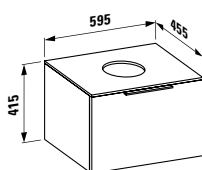

407801

Drawer element, 600 mm, 1 drawer, with cut-out variants for washbasins 816332, 815331, 812331 (custom order via order form)

595 x 455 x 415 mm

Colours: .631 .633 .634 .635