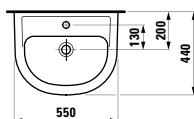

810951

Washbasin

550 x 440 x 160 mm

Colours: .000 .400

Options: .104 .142*.156*

*washbasin only available in color .000

●/○