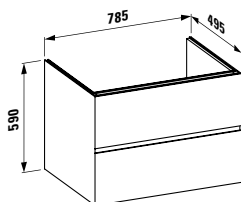

PALOMBA COLLECTION

814804

Vanity washbasin, asymmetrical

800 x 500 x 40 (160) mm

Colours: .000 .400

Options: .104 .109 .111

●/○

407202

Vanity unit, 2 drawers

785 x 495 x 590 mm

Colours: .220 .222 .223