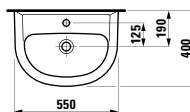

814951

Washbasin ,compact'

550 x 400 x 145 mm

Colours: .000 .400

Options: .104

●