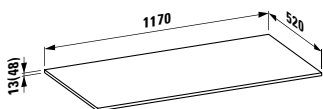

411000

Countertop, 1200 mm, without cut-out, 13 mm thick
1170 x 520 x 13 (48) mm

Colours: .100 .101 .103