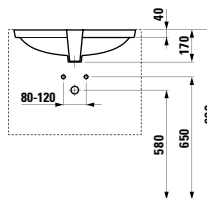

811969

Under-mounted washbasin, ground

600 x 400 x 170 mm

Colours: .000 .400

Options: .109