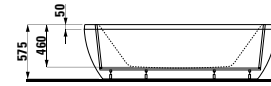

2030 x 1020 x 460 (575) mm

Colours: .000

Options: .000

294103

Neck cushion, black, self-adhesive, for curved bathtub contours, black

355 x 190 x 50

Colours: .016

Options: .000