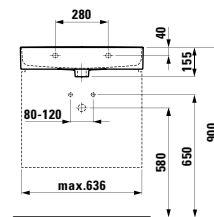

402312 BASE

Vanity unit, 2 drawers, incl. drawer organiser

635 x 390 x 530 mm

Colours: .260 .261 .262 .263 .999

816284

Washbasin, undersurface ground

650 x 420 x 115 mm

Colours: .000 .400 .757

Options: .104 .108 .109 .111 .112 .158