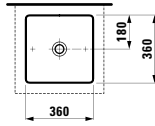

811433

Bowl washbasin, square
360 x 360 x 130 mm

Colours: .000 .400 .757

Options: .112