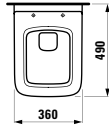

820703

Wall-hung WC ,compact', washdown, with flushing rim

490 x 360 x 345 (430) mm

Colours: .000

Options: .000