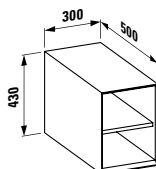

409101

Open shelf element

300 x 500 x 430 mm

Colours: .250 .251