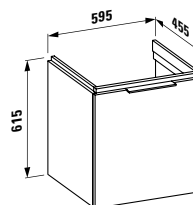

Colours: .631 .633 .634 .635

407601

Vanity unit, 1 drawer and internal shelf,
incl. drawer organiser

895 x 455 x 615 mm

Colours: .631 .633 .634 .635

407552

Vanity unit, 2 drawers, incl. drawer organiser
595 x 455 x 615 mm