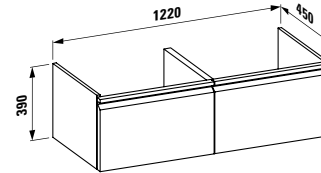

LAUFEN PRO A

814967

Double washbasin
1300 x 480 x 115 mm

Colours: .000 .400

Options: .104 .109

●/○