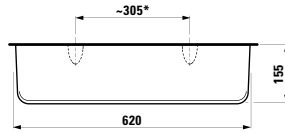

870034 MODERNA

Shelf, made from sanitary ceramic, wall mounted,
620 mm

620 x 145 x 55 mm

Colours: .000

Options: .000