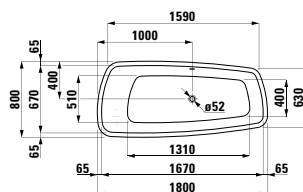

294103

Neck cushion, black, self-adhesive,
for curved bathtub contours, black

355 x 190 x 50

Colours: .016

Options: .000