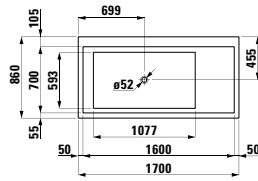

1700 x 860 x 440 (590) mm

Colours: .000

Options: .616

294680

Neck cushion, black, self-adhesive, for straight bathtub contours, black

312 x 122 x 50 mm

Colours: .016

222332 KARTELL BY LAUFEN