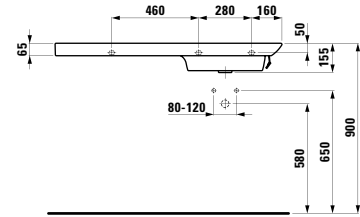

1200 x 460 x 65 (145) mm

Colours: .000

Options: .104 .108 .135

401601 CASE

Vanity unit, 1 drawer, 1 door, right hinged

1140 x 375 x 450 mm

Colours: .463 .475 .519 .548 .999

401602 CASE