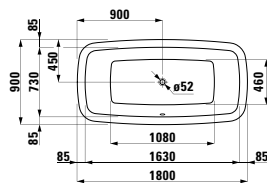

PALOMBA COLLECTION

231800

Freestanding bathtub, with panel and centre outlet, sanitary acrylic

1800 x 900 x 455 (600) mm

Colours: .000

Options: .000

294103

Neck cushion, black, self-adhesive, for curved bathtub contours, black

355 x 190 x 50

Colours: .016

Options: .000

232800

Bathtub, drop-in version, with centre outlet, rim 40 mm, sanitary acrylic

1800 x 900 x 455 mm

Colours: .000

Options: .000