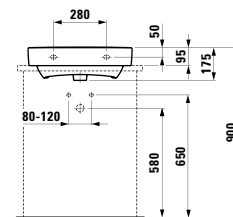

817958 LAUFEN PRO S

Washbasin ,compact', undersurface ground

550 x 380 x 95 mm

Colours: .000 .400

Options: .104 .109

●/○