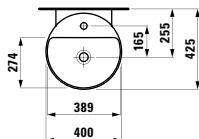

811281

Small washbasin
400 x 425 x 115 mm

Colours: .000 .400 .757

Options: .104 .109 .112