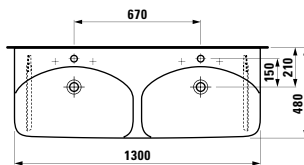

Colours: .000

Options: .104 .108

401331 CASE

Vanity unit, 2 drawers

1290 x 430 x 425 mm

Colours: .463 .475 .519 .548 .999

401332 CASE

Vanity unit, 4 drawers, incl. drawer organiser