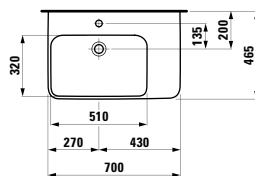

425192

Vanity unit, 2 drawers, incl. drawer organiser, matching washbasin 817542

655 x 395 x 565 mm

Colours: .264 .265 .463 .475