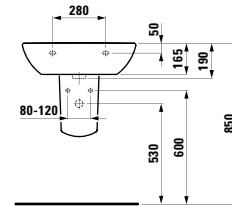

LAUFEN PRO B

810952

Washbasin

600 x 480 x 165 mm

Colours: .000 .400

Options: .104 .142*.156*

*washbasin only available in color .000

●/○