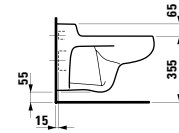

820031

Wall-hung WC, washdown,
with flushing rim
520 x 310 x 300 (350) mm

Colours: .000

Options: .000