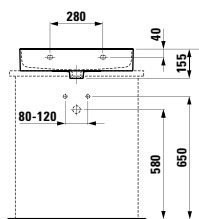

816283 VAL

Washbasin, undersurface ground
600 x 420 x 115 mm

Colours: .000 .400 .757

Options: .104 .108 .109 .111 .112 .158