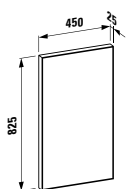

600 x 150 x 750

Colours: .144 .145

447400

Mirror with aluminium frame, 450 mm

450 x 20 x 825 mm

Colours: .144

447451

LED light element, horizontal, 450 mm