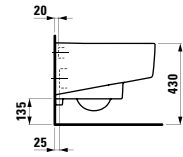

210 x 180 x 715 mm

Colours: .000

Options: .000

820962

Wall-hung WC, washdown, rimless

530 x 360 x 295 (430) mm

Colours: .000 .400

Options: .000