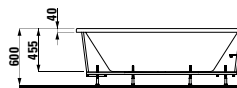

ACRYLIC BATHTUBS

232801 PALOMBA COLLECTION

Bathtub, fitted version, with centre outlet, rim height 40mm, sanitary acrylic

1800 x 900 x 455 (600) mm

Colours: .000

Options: .000

294103

Neck cushion, black, self-adhesive, for curved bathtub contours, black

355 x 190 x 50

Colours: .016

Options: .000

242800 PALOMBA COLLECTION

Bathtub, drop-in version, rim 20 mm, sanitary acrylic

1800 x 800 x 455 mm

Colours: .000

Options: .000