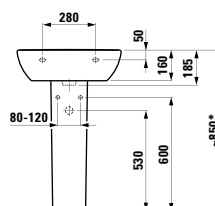

810951

Washbasin

550 x 440 x 160 mm

Colours: .000 .400

Options: .104 .142*.156*

*washbasin only available in color .000

●/○