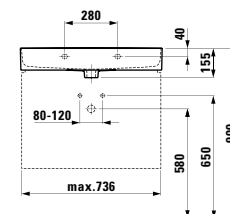

402352 BASE

Vanity unit, 2 drawers, incl. drawer organiser

735 x 390 x 530 mm

Colours: .260 .261 .262 .263 .999

816285

Washbasin, undersurface ground

750 x 420 x 115 mm

Colours: .000 .400 .757

Options: .104 .108 .109 .111 .112 .158