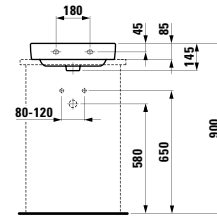

816961

Small washbasin, undersurface ground

450 x 340 x 85 mm

Colours: .000 .400

Options: .104 .109 .142 .156

●/○