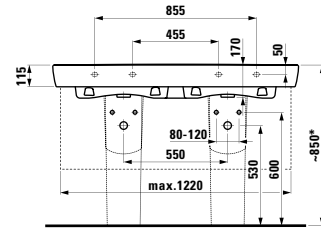

LAUFEN PRO A

814967

Double washbasin
1300 x 480 x 115 mm

Colours: .000 .400

Options: .104 .109

●/○