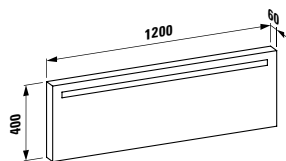

Colours: .200

448441

Mirror with integrated lighting,
1600 mm frame and demister (mirror heating)
1600 x 60 x 400 mm

Colours: .200

870976

Ceramic towel holder
130 x 70 x 95 mm

Colours: .000

Options: .000*