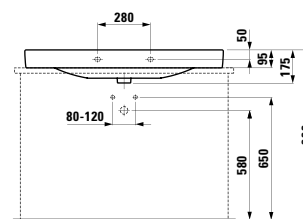

816966 LAUFEN PRO S

Washbasin, undersurface ground

1050 x 460 x 95 mm

Colours: .000.400

Options: .104.108.109

●/●●●/○