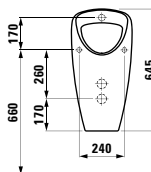

842061 CAPRINO PLUS

Siphonic urinal, internal water inlet

320 x 350 x 645 mm

Colours: .000 .400

Options: .000