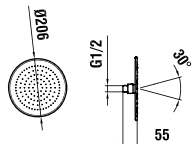

3679810042101

Round rain shower head, Ø 206 mm

Colours: .004