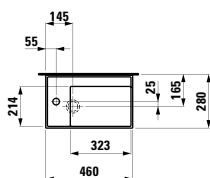

407517

Vanity unit with one glas shelf, door hinge left,
open shelf right for handwashbasin tap bank left
815335

Colours: .640 .641 .642

407511

Vanity unit, 1 door, right hinged,
incl. drawer organiser

445 x 275 x 615 mm

Colours: .631 .633 .634 .635