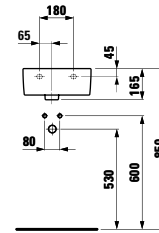

LAUFEN PRO A

816955

Small washbasin
360 x 250 x 165 mm

Colours: .000 .400

Options: .106