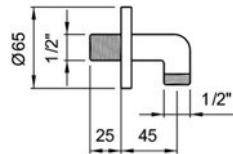

3699800046001

Fixed handshower holder curvepro

Colours: .004

3709890041011

Pop-up waste with short rod

Colours: .004

3709890041041

Waste assembly automatic - click