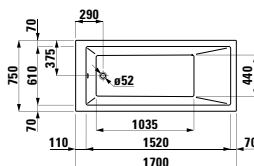

231951

Bathtub, fitted version, sanitary acrylic

1700 x 750 x 460 (620)

Colours: .000

Options: .000