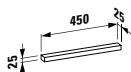

600 x 150 x 750

Colours: .144 .145

447400

Mirror with aluminium frame, 450 mm

450 x 20 x 825 mm

Colours: .144

447451

LED light element, horizontal, 450 mm