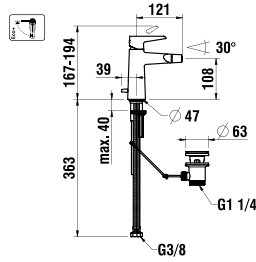

3413810041111

Single lever bidet mixer, projection 121 mm, Eco+, fixed spout, with pop-up waste

Colours: .004

3213870044001

Wall-mounted single lever bath mixer, with 2-way diverter, without accessories

Colours: .004