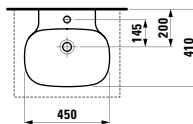

816300 INO

Small washbasin, undersurface ground

450 x 410 x 120 mm

Colours: .000 .400 .757

Options: .104 .109 .111 .112

◆ ●/○