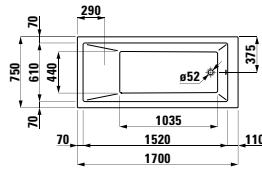

LAUFEN PRO

231956

Bathtub for left-hand corner with panel, version right, sanitary acrylic

1700 x 750 x 460 (620)

Colours: .000

Options: .000