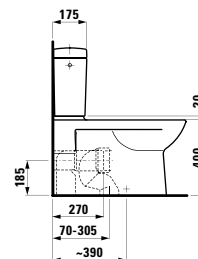

LAUFEN PRO

824958

Floorstanding WC, close-coupled, washdown, with flushing rim, outlet horizontal or vertical

700 x 360 x 420 (400) mm

Colours: .000 .049 .400

Options: .000

826951

Cistern, rear water inlet (centre)

380 x 175 x 360 mm

Colours: .000 .049

Options: .871

826952

Cistern, side water inlet (left or right)

380 x 175 x 360 mm

Colours: .000 .049

Options: .872

826953

Cistern, side water inlet bottom left

380 x 175 x 360 mm

Colours: .000 .049

Options: .873

826951

Cistern, rear water inlet (centre)

380 x 175 x 360 mm

Colours: .000 .049

Options: .871

826952

Cistern, side water inlet (left or right)

380 x 175 x 360 mm

Colours: .000 .049

Options: .872

826953

Cistern, side water inlet bottom left

380 x 175 x 360 mm

Colours: .000 .049

Options: .873