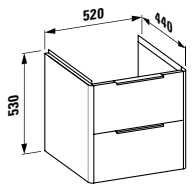

816961

Small washbasin, undersurface ground

450 x 340 x 85 mm

Colours: .000 .400

Options: .104 .109 .142 .156

●/○

810962

Washbasin

550 x 465 x 95 mm

Colours: .000 .400

Options: .104 .108 .109 .142 .156

●/●●●/○

483351

Vanity unit, 1 drawer

520 x 450 x 390 mm

Colours: .423 .463 .475 .479 .480 .999

483352

Vanity unit, 1 drawer and interior drawer, incl. drawer organiser

520 x 450 x 390 mm

Colours: .423 .463 .475 .479 .480 .999

402172 BASE

Vanity unit, 2 drawers, incl. drawer organiser

520 x 440 x 530 mm

Colours: .260 .261 .262 .263 .999

816962

Washbasin, undersurface ground

550 x 465 x 95 mm

Colours: .000 .400

Options: .104 .108 .109

●/●●●/○