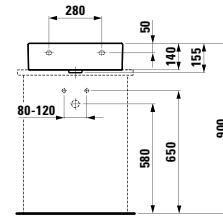

817432

Washbasin, undersurface ground

500 x 460 x 140 mm

Colours: .000

Options: .104 .108 .109