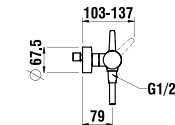

3313870044001

Wall-mounted single lever shower mixer, with one outlet, without accessories

Colours: .004