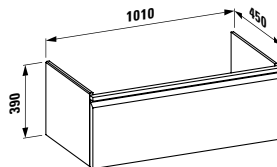

LAUFEN PRO S

813966

Washbasin

1050 x 460 x 95 mm

Colours: .000 .400

Options: .104 .108 .109