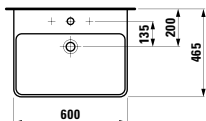

LAUFEN PRO S

810963

Washbasin

600 x 465 x 95 mm

Colours: .000 .400

Options: .104 .108 .109 .142 .156