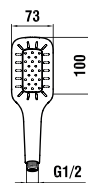

3619830041511 MYCITY

Hand shower ,MyCity100', 1 spray jet

Colours: .004