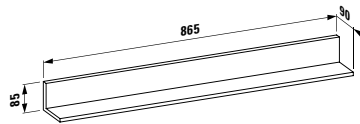

409000

Drawer element 900, 1 drawer
900 x 380 x 360 mm

Colours: .250 .251

409241

Internal shelf for drawer element
900 x 380 mm, with provision for a socket
865 x 90 x 85 mm

Colours: .250 .251