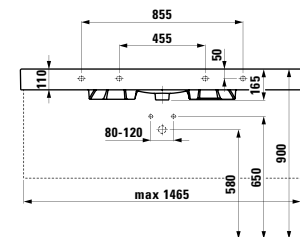

401352 CASE

Vanity unit, 2 drawers and 2 doors,
with 2 glass shelves

1495 x 375 x 460 mm

Colours: .463 .475 .519 .548 .999

811708

Vanity washbasin, cutable to 900 mm
1800 x 510 x 110 mm

Colours: .000

Options: .104 .108 .135 .147