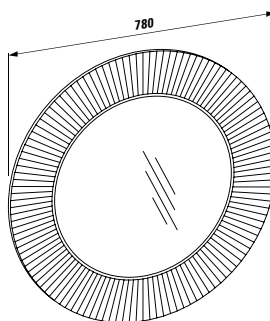

386331

Mirror 'All saints', plastic
780 x 40 x 780 mm

Colours: .081 .082 .084 .086 .087
.089 .090 .091 .092 .093