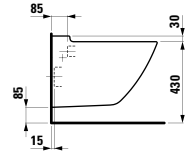

819700

Pedestal matches washbasins 810701, 810702, 810703, 810704, 8107038

205 x 200 x 760 mm

Colours: .000

Options: .000

820706

Wall-hung WC, washdown, rimless

560 x 360 x 345 (430) mm

Colours: .000

Options: .000