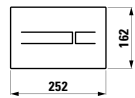

898660

Concealed AC adaptor for electronic flush plates AW3 and AW4 (100-230 V)

Colours: .000

Options: .000

895664

Electronic glass flush plate AW4, contactless, dual flush

250 x 15 x 160 mm

Colours: .000 .020

Options: .000