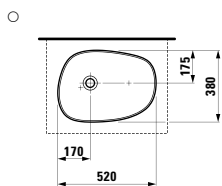

PALOMBA COLLECTION

816802

Bowl washbasin
520 x 380 x 130 mm

Colours: .000 .400

Options: .112