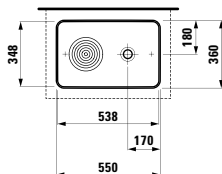

812282

Bowl washbasin, with semi-wet area (islet)

550 x 360 x 125 mm

Colours: .000 .400 .757

Options: .109 .112