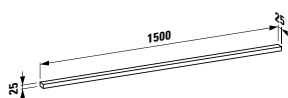

1500 x 25 x 700 mm

Colours: .144

447541

LED light element, horizontal, 1500 mm

1500 x 25 x 25 mm

447542

LED light element, horizontal, with switch, 1500 mm

500 mm