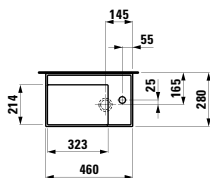

KARTELL BY LAUFEN

815334

Small washbasin, tap bank right,
with concealed outlet

460 x 280 x 120 mm

Colours: .000 .020 .400 .757 .759

Options: .111 .112

407518

Vanity unit with one glas shelf, door hinge right,
open shelf left for handwashbasin tap bank right
815334

Colours: .640 .641 .642

407512

Vanity unit, 1 door, left hinged, incl. drawer
organiser

445 x 275 x 615 mm

Colours: .631 .633 .634 .635

815335

Small washbasin, tap bank left,
with concealed outlet

460 x 280 x 120 mm

Colours: .000 .020 .400 .757 .759

Options: .111 .112