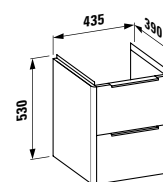

402132 BASE

Vanity unit, 2 drawers, incl. drawer organiser
435 x 390 x 530 mm

Colours: .260 .261 .262 .263 .999

816280

Small washbasin, undersurface ground
450 x 420 x 115 mm

Colours: .000 .400 .757

Options: .104 .109 .111 .112