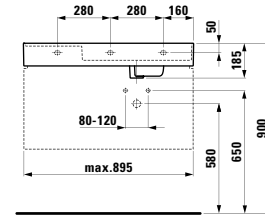

810339

Washbasin, shelf left,
with concealed outlet

900 x 460 x 120 mm

Colours: .000 .020 .400 .757 .759

Options: .111 .112 .158 .815

407608

Vanity unit with two drawers, incl. organiser,
for washbasin shelf left 810339 / shelf right 810338

Colours: .640 .641 .642

407569

Vanity unit with two drawers, incl. organiser,
for washbasin 810333, 810338, 810339, 813332

Colours: .640 .641 .642