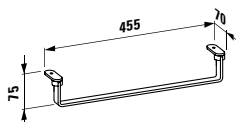

895423

Towel holder, chromed
455 x 70 x 75 mm

Colours: .004