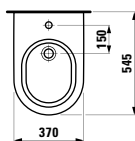

830331

Wall-hung bidet

545 x 370 x 290 (430) mm

Colours: .000 .020 .400 .757 .759

Options: .302