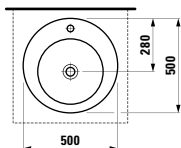

ILBAGNOALESSI ONE

813971

Drop-in washbasin, with concealed overflow,
incl. ceramic waste cover

500 x 500 x 80 (225) mm

Colours: .400

Options: .104

424043

Vanity unit, 800 mm, centre cut-out,
1 drawer

800 x 500 x 330 mm

Colours: .630 .631