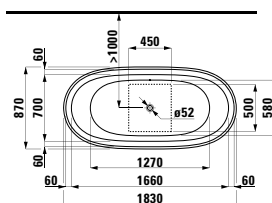

292340

Backrest, light grey

Couleurs: .087

245802 PALOMBA COLLECTION

Freestanding bathtub, made of Sentec solid surface

1800 x 890 x 540 (900) mm

Couleurs: .000

Options: .000 .605 .615 .625