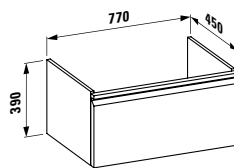

813956

Washbasin

850 x 480 x 115 mm

Colours: .000 .400

Options: .104

483061

Vanity unit, 1 drawer

770 x 450 x 390 mm

Colours: .423 .463 .475 .999

483062

Vanity unit, 1 drawer and interior drawer, incl. drawer organiser

770 x 450 x 390 mm

Colours: .423 .463 .475 .999

890956

Washbasin frame, chromed

830 x 470 x 790

Colours: .000

Options: .000