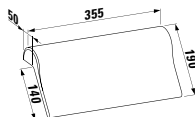

294680

Neck cushion, black, self-adhesive, for straight bathtub contours, black

Couleurs: .016

223331 KARTELL BY LAUFEN

Bathtub, drop-in version, made of Sentec solid surface, with tap bank on left-hand side, with slot overflow in the side at the front, with frame

1700 x 860 x 440 (590) mm

Couleurs: .000

Options: .616