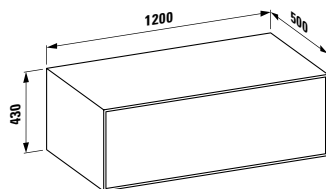

409050

Drawer element 1200, 1 drawer
1200 x 500 x 430 mm

Colours: .250 .251

409246

Internal shelf for drawer element
1200 x 500 mm, with provision for a socket
1165 x 150 x 85 mm

Colours: .250 .251

409235

Base for drawer element 1200x500 mm
(for floor mounting)

1120 x 460 x 40 mm

Colours: .250 .251