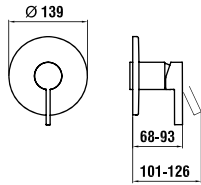

KARTELL BY LAUFEN FAUCETS

331336xxx0001

Set for concealed shower mixer

Colours: .004 .090

3799840040501

Extension ring ,twin' 15 mm, matches round set 15 mm

Colours: .004