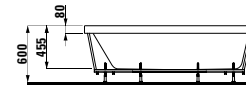

294103

Neck cushion, black, self-adhesive, for curved bathtub contours, black

355 x 190 x 50

Colours: .016

Options: .000