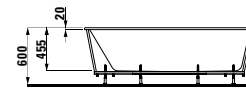

294103

Neck cushion, black, self-adhesive,
for curved bathtub contours, black

355 x 190 x 50

Colours: .016

Options: .000

243800

Bathtub, drop-in version, rim 80 mm,
sanitary acrylic

1800 x 800 x 455 mm