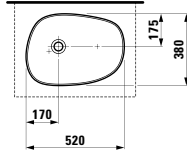

816802 PALOMBA COLLECTION

Bowl washbasin

520 x 380 x 130 mm

Colours: .000 .400

Options: .112