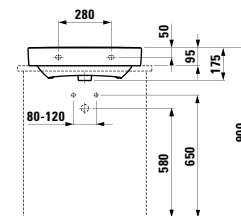

817959

Washbasin ,compact', undersurface ground

600 x 380 x 95 mm

Colours: .000 .400

Options: .104 .109

●/○