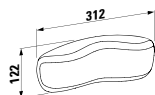

ACRYLIC BATHTUBS

232801 PALOMBA COLLECTION

Bathtub, fitted version, with centre outlet, rim height 40mm, sanitary acrylic

1800 x 900 x 455 (600) mm

Colours: .000

Options: .000

294103

Neck cushion, black, self-adhesive, for curved bathtub contours, black

355 x 190 x 50

Colours: .016

Options: .000

242800 PALOMBA COLLECTION

Bathtub, drop-in version, rim 20 mm, sanitary acrylic

1800 x 800 x 455 mm

Colours: .000

Options: .000