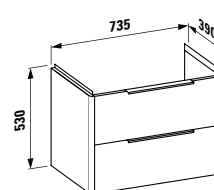

402352 BASE

Vanity unit, 2 drawers, incl. drawer organiser

735 x 390 x 530 mm

Colours: .260 .261 .262 .263 .999

816285

Washbasin, undersurface ground

750 x 420 x 115 mm

Colours: .000 .400 .757

Options: .104 .108 .109 .111 .112 .158