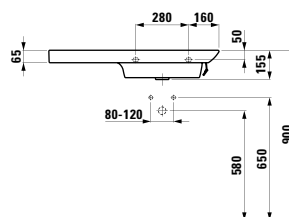

Colours: .004

Options: .000

PALACE

816701

Washbasin, shelf left, cutable to 800 mm

900 x 460 x 65 (145) mm

Colours: .000

Options: .104 .108 .135