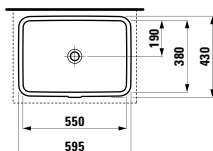

811968 LAUFEN PRO S

Under-mounted washbasin, ground
550 x 380 x 170 mm

Colours: .000 .400

Options: .109

○