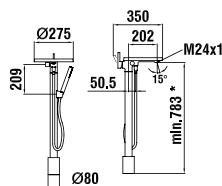

398335xxx0021 KARTELL BY LAUFEN

Storage tray ,disc', for wall tray, toilet paper holder and faucets ,disc' with Ø 185 mm, plastic
275 x 275 x 15 mm

Colours: .081 .082 .084 .085 .090 .091 .092 .093