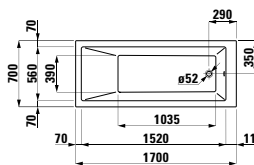

230956

Bathtub for left-hand corner with panel, version right, sanitary acrylic

1700 x 700 x 460 (620)

Colours: .000

Options: .000