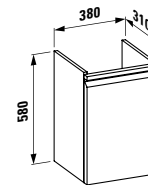

483012

Vanity unit, with 1 glass shelf, right hinged
380 x 310 x 580 mm

Colours: .423 .463 .475 .999