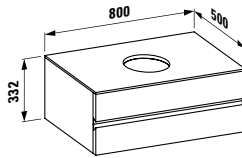

750 x 520 x 90 mm

Colours: .400

Options: .104 .109

●/○

424033

Vanity unit, 800 mm, centre cut-out, 2 drawers
800 x 500 x 330 mm

Colours: .630 .631

424131