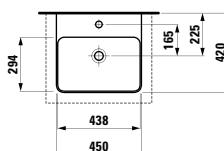

816280 VAL

Small washbasin, undersurface ground

450 x 420 x 115 mm

Colours: .000 .400 .757

Options: .104 .109 .111 .112

◆ ●/○