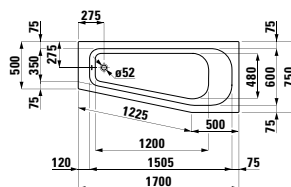

Colours: .000

Options: .000

223510 SOLUTIONS

Space-saving bathtub, drop-in version, sanitary acrylic

1700 x 750 x 460 mm

Colours: .000

Options: .000

223511 SOLUTIONS