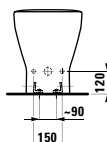

832701

Floorstanding bidet

560 x 360 x 440 (430) mm

Colours: .000

Options: .302