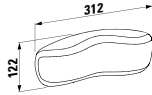

1830 x 870 x 460 (530) mm

Colours: .000

Options: .000 .605 .615 .625

294103

Neck cushion, black, self-adhesive, for curved bathtub contours, black

355 x 190 x 50

Colours: .016

Options: .000