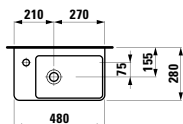

LAUFEN PRO S

815955

Small washbasin, tap bank left

480 x 280 x 85 mm

Colours: .000 .400

Options: .104 .109

●/○

483001

Vanity unit, 1 door, left hinged, shelf right, open-sided

470 x 275 x 605 mm

Colours: .423 .463 .475 .479 .480 .999

402101 BASE

Vanity unit, 1 door, left hinged, incl. drawer organiser

470 x 265 x 530 mm

Colours: .260 .261 .262 .263 .999

862965

Combipack small washbasin 815955, tap bank left with vanity unit ,Pro', incl. space saving siphon and fastening set

480 x 280 x 690

Colours: .463 .475

Options: .104