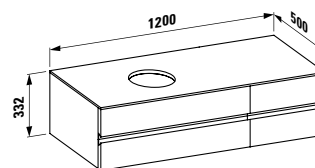

520 x 520 x 175 mm

Colours: .400

Options: .104 .109

424023

Vanity unit, 800 mm, centre cut-out, 2 drawers

800 x 500 x 330 mm

Colours: .630 .631

424121