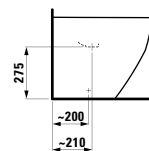

832952

Floorstanding bidet
530 x 360 x 430 mm

Colours: .000 .400

Options: .302