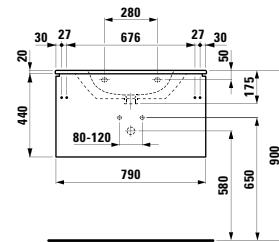

860963

Combipack 800 mm, washbasin ,slim' with vanity unit ,Pro' with drawer

800 x 500 x 460 mm

Colours: .423 .463 .475 .479 .480

Options: .104

washbasin only available in color .000