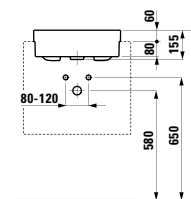

813431

Semi-recessed washbasin, round

460 x 460 x 140 mm

Colours: .000

Options: .104 .109

●/○