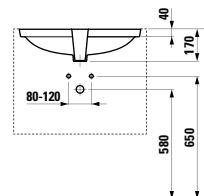

811969 LAUFEN PRO S

Under-mounted washbasin, ground
600 x 400 x 170 mm

Colours: .000 .400

Options: .109

○