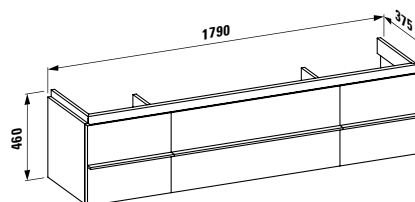

814708

Double vanity washbasin, cutable to 1350 mm,
with chromed towel holder

1800 x 510 x 110 mm

Colours: .000

Options: .104 .108 .135 .147