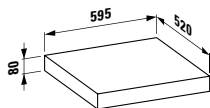

CASE

405110

Countertop, 600 mm, without cut-out

595 x 520 x 80 mm

Colours: .463 .519 .548