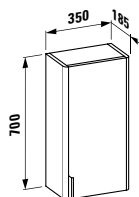

402601

Wall cabinet, with small projection, 1 door, left hinged, design matches vanity units

350 x 185 x 700 mm

Colours: .260 .261 .262 .263 .999