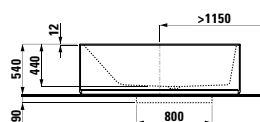

294680

Neck cushion, black, self-adhesive, for straight bathtub contours, black

Couleurs: .016

224332 KARTELL BY LAUFEN

Freestanding bathtub, made of Sentec solid surface, with tap bank on left-hand side, with slot overflow, with lifting system

1700 x 860 x 440 (540) mm

Couleurs: .000

Options: .616