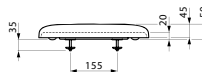

PALACE

891700

WC seat and cover, removable, without lowering system

Colours: .300

Options: .000

891701

WC seat and cover, removable, with lowering system

Colours: .300

Options: .000