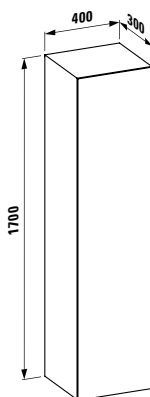

458022

Tall cabinet, 1 door, right hinged, mirrored on both
sides, 2 glass shelves, 2 interior drawers

400 x 300 x 1700 mm

Colours: .630 .631