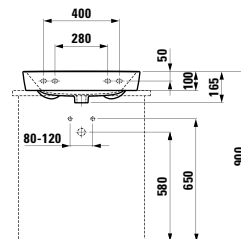

816545

Washbasin, undersurface ground

620 x 465 x 165 mm

Colours: .000

Options: .104 .109 .111 .112

●/○