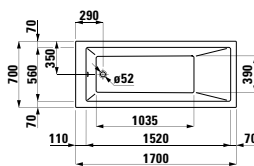

230955

Bathtub for right-hand corner with panel, version left, sanitary acrylic

1700 x 700 x 460 (620)

Colours: .000

Options: .000