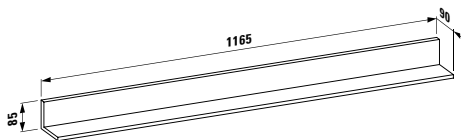

409030

Drawer element 1200, 1 drawer
1200 x 380 x 360 mm

Colours: .250 .251

409245

Internal shelf for drawer element
1200 x 380 mm, with provision for a socket

1165 x 90 x 85 mm

Colours: .250 .251