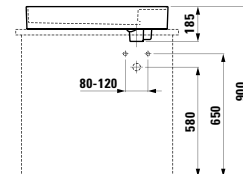

812332 KARTELL BY LAUFEN

Bowl washbasin with tap bank, with concealed outlet

750 x 350 x 120 mm

Colours: .000 .020 .400 .757 .759

Options: .111 .112 .158