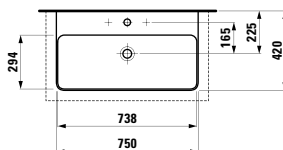

810284

Washbasin

650 x 420 x 115 mm

Colours: .000 .400 .757

Options: .104 .108 .109 .111 .112 .158

410162 SPACE

Vanity unit, 2 drawers

635 x 410 x 520 mm

Colours: .100 .101 .103 .999

402312 BASE

Vanity unit, 2 drawers, incl. drawer organiser

635 x 390 x 530 mm

Colours: .260 .261 .262 .263 .999

816284

Washbasin, undersurface ground

650 x 420 x 115 mm

Colours: .000 .400 .757

Options: .104 .108 .109 .111 .112 .158

810285

Washbasin

750 x 420 x 115 mm

Colours: .000 .400 .757

Options: .104 .108 .109 .111 .112 .158

410182 SPACE

Vanity unit, 2 drawers

735 x 410 x 520 mm

Colours: .100 .101 .103 .999

402352 BASE

Vanity unit, 2 drawers, incl. drawer organiser

735 x 390 x 530 mm

Colours: .260 .261 .262 .263 .999

816285

Washbasin, undersurface ground

750 x 420 x 115 mm

Colours: .000 .400 .757

Options: .104 .108 .109 .111 .112 .158