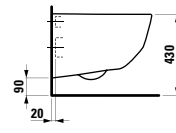

820956

Wall-hung WC, washdown, with flushing rim

530 x 360 x 340 (430) mm

Colours: .000 .049 .400

Options: .000