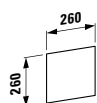

407001

Square box

275 x 220 x 275 mm

Colours: .220 .223 .224

407151

Square rear wall (orderable option)

260 x 4 x 260 mm

Colours: .200 .222 .226 .227