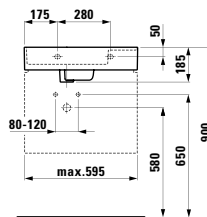

895 x 455 x 415 mm

Colours: .631 .633 .634 .635

KARTELL BY LAUFEN

810334

Washbasin, shelf right,
with concealed outlet

600 x 460 x 120 mm

Colours: .000 .020 .400 .757 .759

Options: .111 .112 .158 .815