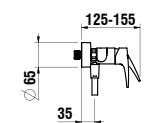

3312070041311

Wall-mounted single lever shower mixer, with one outlet, with accessories

Colours: .004