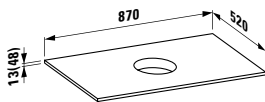

410953

Countertop, 900 mm, with centre cut-out,
13 mm thick

870 x 520 x 13 (48) mm

Colours: .100 .101 .103