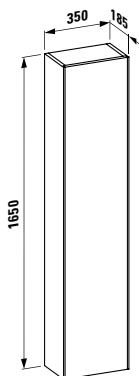

402652

Tall cabinet, with small projection, 1 door, right hinged, 1 fixed shelf, 4 glass shelves, design matches combipacks

350 x 185 x 1650 mm

Colours: .260 .261 .262 .263 .999