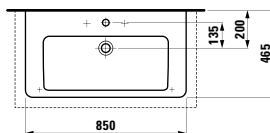

816965

Washbasin, undersurface ground

850 x 460 x 95 mm

Colours: .000 .400

Options: .104 .108 .109