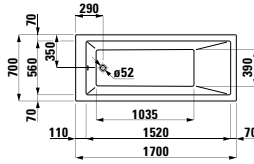

230951

Bathtub, fitted version, sanitary acrylic

1700 x 700 x 460 (620)

Colours: .000

Options: .000