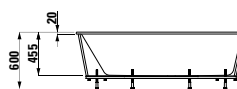

294103

Neck cushion, black, self-adhesive, for curved bathtub contours, black

355 x 190 x 50

Colours: .016

Options: .000