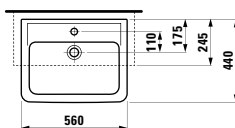

812961 LAUFEN PRO A

Semi-recessed washbasin

560 x 440 x 115 mm

Colours: .000 .400

Options: .104

●