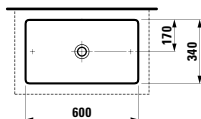

BOWL WASHBASINS

811434 LIVING SAPHIRKERAMIK

Bowl washbasin, rectangular

600 x 340 x 110 mm

Colours: .000 .400 .757

Options: .112