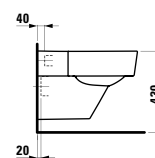

820281

Wall-hung WC, washdown, rimless

530 x 390 x 360 (430) mm

Colours: .000 .400 .757

Options: .000