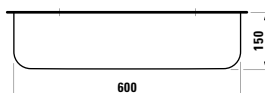

871544

Shelf, made from sanitary ceramic, wall mounted,
600 mm

600 x 150 x 55 mm

Colours: .000

Options: .000