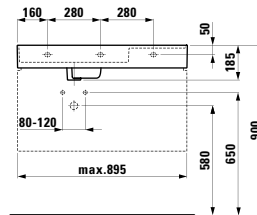

KARTELL BY LAUFEN

810338

Washbasin, shelf right,
with concealed outlet

900 x 460 x 120 mm

Colours: .000 .020 .400 .757 .759

Options: .111 .112 .158 .815