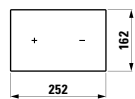

898660

Concealed AC adaptor for electronic flush plates AW3 and AW4 (100-230 V)

Colours: .000

Options: .000