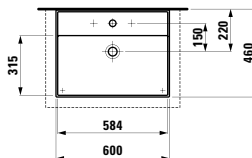

816333 KARTELL BY LAUFEN

Washbasin, undersurface ground

600 x 460 x 120 mm

Colours: .000 .020 .400 .757 .759

Options: .104 .109