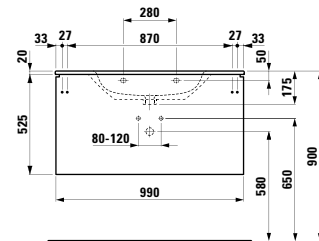

861965

Combipack 1000 mm, washbasin ,slim' with vanity unit ,Pro' with 2 drawers, incl. drawer organiser

1000 x 500 x 545 mm

Colours: .423 .463 .475 .479 .480

Options: .104

washbasin only available in color .000