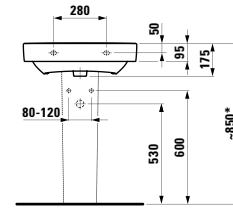

818959

Washbasin ,compact'

600 x 380 x 95 mm

Colours: .000 .400

Options: .104 .109 .142 .156

●/○