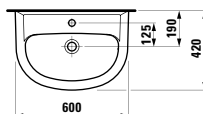

814952

Washbasin ,compact'

600 x 420 x 145 mm

Colours: .000 .400

Options: .104

●