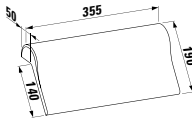

294680

Neck cushion, black, self-adhesive,
for straight bathtub contours, black
312 x 122 x 50 mm

Colours: .016

224331 KARTELL BY LAUFEN

Bathtub, drop-in version, made of Sentec solid surface, with tap bank on right side, with slot overflow in the side at the front, with frame
1700 x 860 x 440 (590) mm

Colours: .000

Options: .616