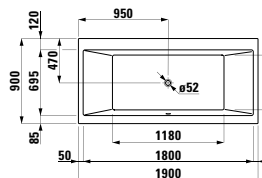

234950

Bathtub, with centre outlet, drop-in, sanitary acrylic

1900 x 900 x 470 mm

Colours: .000

Options: .000