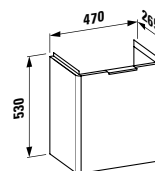

LAUFEN PRO S

815955

Small washbasin, tap bank left

480 x 280 x 85 mm

Colours: .000 .400

Options: .104 .109

●/○

483001

Vanity unit, 1 door, left hinged, shelf right, open-sided

470 x 275 x 605 mm

Colours: .423 .463 .475 .479 .480 .999

402101 BASE

Vanity unit, 1 door, left hinged, incl. drawer organiser

470 x 265 x 530 mm

Colours: .260 .261 .262 .263 .999

862965

Combipack small washbasin 815955, tap bank left with vanity unit ,Pro', incl. space saving siphon and fastening set

480 x 280 x 690

Colours: .463 .475

Options: .104