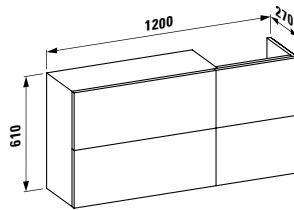

KARTELL BY LAUFEN

408291

Sideboard with 1 door and 2 flaps, washbasin left, matches washbasins 810332, 810334, 810335, 810338, 810339, 812332 (only tap bank left), 813332, 815331

1200 x 270 x 610 mm

Colours: .640 .641 .642

408292

Sideboard with 1 door and 2 flaps, washbasin right, matches washbasins 810332, 810334, 810335, 810338, 810339, 813332, 815331

1200 x 270 x 610 mm

Colours: .640 .641 .642

408271

Side element with 1 door, left hinged, 1 wooden shelf

300 x 485 x 700 mm

Colours: .640 .641 .642

408272

Side element with 1 door, right hinged, 1 wooden shelf

300 x 485 x 700 mm

Colours: .640 .641 .642

407720

Countertop made of cultured marble, glossy white, without cut-out

1200 x 460 x 12 mm

Colours: .631

407780

Countertop made of cultured marble, glossy white, without cut-out

1800 x 460 x 12 mm

Colours: .631

407800

Drawer element, 600 mm, 1 drawer

595 x 455 x 415 mm

Colours: .631 .633 .634 .635

407820

Glass top, 600 mm, option for drawer element 407800

595 x 455 x 6 mm

Colours: .631 .633 .634 .635