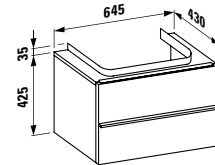

401222 CASE

Vanity unit, 2 drawers, incl. drawer organiser

645 x 430 x 425 mm

Colours: .463 .475 .519 .548 .999