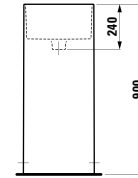

811331

Freestanding washbasin with concealed outlet

375 x 435 x 900 mm

Colours: .000 .020 .400 .D01 .D02 .D03

Options: .111 .112 .158 .815