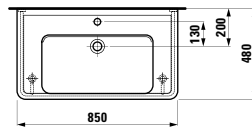

813956

Washbasin

850 x 480 x 115 mm

Colours: .000 .400

Options: .104

483061

Vanity unit, 1 drawer

770 x 450 x 390 mm

Colours: .423 .463 .475 .999

483062

Vanity unit, 1 drawer and interior drawer, incl. drawer organiser

770 x 450 x 390 mm

Colours: .423 .463 .475 .999

890956

Washbasin frame, chromed

830 x 470 x 790

Colours: .000

Options: .000