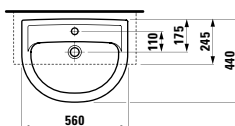

812951 LAUFEN PRO B

Semi-recessed washbasin

560 x 440 x 165 mm

Colours: .000 .400

Options: .104

●