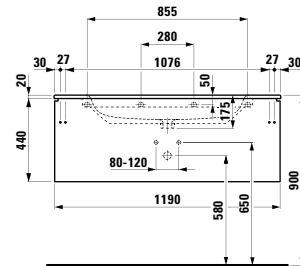

860967

Combipack 1200 mm, washbasin ,slim'
with vanity unit ,Pro' with drawer

1200 x 500 x 460 mm

Colours: .423 .463 .475 .479 .480

Options: .104 .107

washbasin only available in color .000