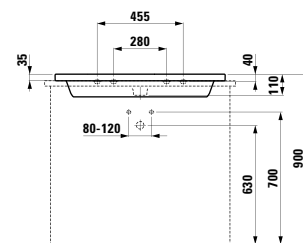

870433

Shelf, made from sanitary ceramic, wall-hung,
cutable to 650 mm

900 x 380 x 35 (100) mm

Colours: .000

Options: .000 .710 .711 .712