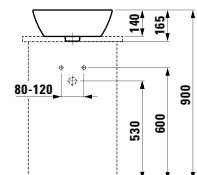

812962 LAUFEN PRO B

Bowl washbasin

420 x 420 x 140 mm

Colours: .000 .400

Options: .109