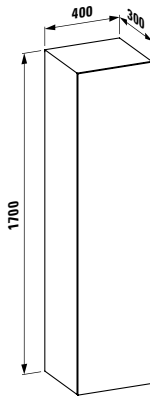

458011

Tall cabinet, 1 door, left hinged,
mirrored on both sides, 4 glass shelves

400 x 300 x 1700 mm

Colours: .630 .631