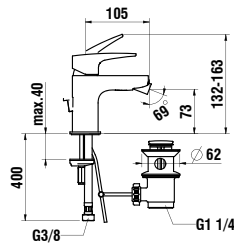

3412010041111

Single lever bidet mixer, projection 105 mm, fixed spout, with pop-up waste

Colours: .004

3212070041311

Wall-mounted single lever bath mixer, with 2-way diverter, with accessories

Colours: .004

3212070044001

Wall-mounted single lever bath mixer, with 2-way diverter, without accessories

Colours: .004

3312070041311

Wall-mounted single lever shower mixer, with one outlet, with accessories

Colours: .004

3312070044001

Wall-mounted single lever shower mixer, with one outlet, without accessories

Colours: .004