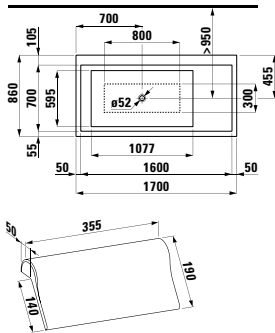

1700 x 860 x 440 (540) mm

Colours: .000

Options: .616

294680

Neck cushion, black, self-adhesive, for straight bathtub contours, black

312 x 122 x 50 mm

Colours: .016

223332 KARTELL BY LAUFEN