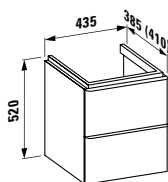

815281

Small washbasin
450 x 420 x 115 mm

Colours: .000 .400 .757

Options: .104 .109 .111 .112

410102 SPACE

Vanity unit, 2 drawers
435 x 410 x 520 mm

Colours: .100 .101 .103 .999