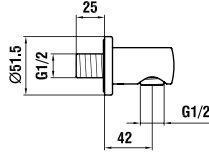

3639800041511 TWIN

Shower hose connector ,twin', projection 77 mm, with check-valve, all-metal

Colours: .004