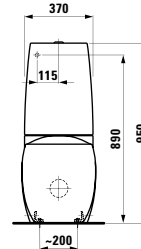

822976

Floorstanding WC, close-coupled, washdown, with flushing rim, outlet horizontal or vertical

720 x 390 x 460 (415) mm

Colours: .400

Options: .000