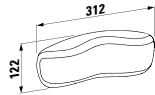

SENTEC BATHTUBS

231302 INO

Freestanding bathtub, made of Sentec solid surface
1700 x 750 x 455 (520) mm

Colours: .000

Options: .000

294103

Neck cushion, black, self-adhesive,
for curved bathtub contours, black

355 x 190 x 50

Colours: .016

Options: .000

230302 INO

Freestanding bathtub, made of Sentec solid surface,
with integrated head rest
1800 x 800 x 455 (520) mm

Colours: .000

Options: .000