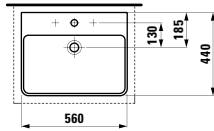

DROP-IN WASHBASINS

818963 LAUFEN PRO S

Drop-in washbasin
560 x 440 x 20 (175) mm
Colours: .000 .400
Options: .104 .108 .109

●/●●●/○