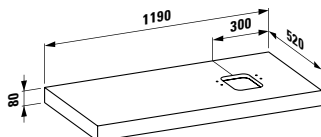

405143

Countertop, 1200 mm, with cut-out right

1190 x 520 x 80 mm

Colours: .463 .519 .548