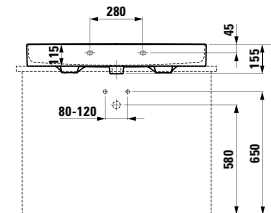

810287

Washbasin

950 x 420 x 115 mm

Colours: .000 .400 .757

Options: .104 .107 .108 .109 .111 .112 .115 .158

410202 SPACE

Vanity unit, 2 drawers

935 x 410 x 520 mm

Colours: .100 .101 .103 .999

402412 BASE

Vanity unit, 2 drawers, incl. drawer organiser

930 x 390 x 530 mm

Colours: .260 .261 .262 .263 .999

816287

Washbasin, undersurface ground

950 x 420 x 115 mm

Colours: .000 .400 .757

Options: .104 .107 .108 .109 .111 .112 .115 .158

810289

Washbasin

1200 x 420 x 115 mm

Colours: .000 .400 .757

Options: .104 .107 .109 .111 .112 .115

410222 SPACE

Vanity unit, 2 drawers

1185 x 410 x 520 mm

Colours: .100 .101 .103 .999

402472 BASE

Vanity unit, 2 drawers, incl. drawer organiser

1180 x 390 x 530 mm

Colours: .260 .261 .262 .263 .999

812281

Bowl washbasin, with semi-wet area and tap bank

500 x 400 x 125 mm

Colours: .000 .400 .757

Options: .104 .109 .111 .112