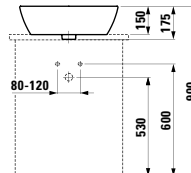

812964

Bowl washbasin

520 x 390 x 150 mm

Colours: .000 .400

Options: .109

819951 LAUFEN PRO

Semi-pedestal for washbasin

210 x 285 x 345 mm

Colours: .000

Options: .000