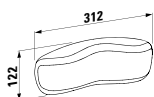

242950

Bathtub, rectangular,
made of Marbond composite material,
drop-in version

1700 x 750 x 460 mm

Colours: .000

Options: .000