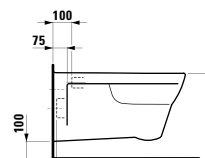

820953 PRO LIBERTY

Wall-hung WC ,liberty', washout, with flushing rim, barrier-free

700 x 360 x 350 (450) mm

Colours: .000

Options: .000