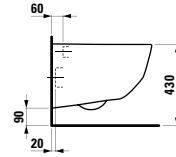

LAUFEN PRO

820966

Wall-hung WC, washdown, rimless

530 x 360 x 340 (430) mm

Colours: .000 .049 .400

Options: .000