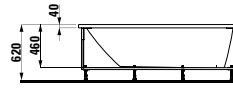

LAUFEN PRO

231956

Bathtub for left-hand corner with panel, version right, sanitary acrylic

1700 x 750 x 460 (620)

Colours: .000

Options: .000