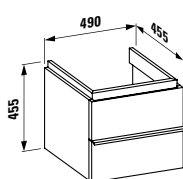

815433

Small washbasin, undersurface ground
450 x 380 x 140 mm

Colours: .000

Options: .104 .109

●/○

401131 CASE

Vanity unit, 1 drawer
490 x 455 x 455 mm

Colours: .463 .475 .519 .548 .999

401132 CASE

Vanity unit, 2 drawers
490 x 455 x 455 mm

Colours: .463 .475 .519 .548 .999