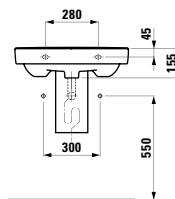

Mirror ,caterpillar body'
328 x 21 x 375 mm

Colours: .472

BARRIER-FREE BATHROOM

811950 PRO LIBERTY

Washbasin ,liberty', barrier-free

600 x 550 x 150 mm

Colours: .000

Options: .104 .109 .142 .156