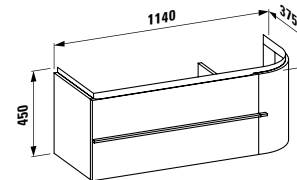

401602 CASE

Vanity unit, 2 drawers, 1 door, right hinged

1140 x 375 x 450 mm

Colours: .463 .475 .519 .548 .999

816706

Washbasin, shelf right, cutable to 900 mm

1200 x 460 x 65 (145) mm

Colours: .000

Options: .104 .108 .135