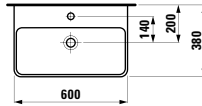

818959

Washbasin ,compact'

600 x 380 x 95 mm

Colours: .000 .400

Options: .104 .109 .142 .156

●/○