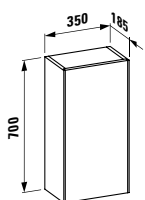

402611

Wall cabinet, with small projection, 1 door, left
hinged, design matches combipacks

350 x 185 x 700 mm

Colours: .260 .261 .262 .263 .999