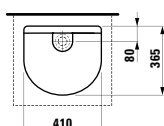

812342

Bowl washbasin, incl. ceramic waste cover

410 x 365 x 130 mm

Colours: .000 .400 .757

Options: .112