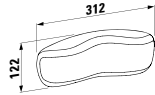

1700 x 750 x 460 mm

Colours: .000

Options: .000

294103

Neck cushion, black, self-adhesive, for curved bathtub contours, black

355 x 190 x 50

Colours: .016

Options: .000