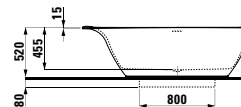

294103

Neck cushion, black, self-adhesive, for curved
bathtub contours, black

355 x 190 x 50

Colours: .016

Options: .000

230282 VAL

Freestanding bathtub, made of Sentec solid surface,
with integrated overflow and feet
1600 x 750 x 450 (520) mm

Colours: .000

Options: .000