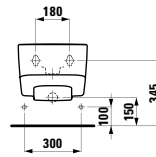

830961

Wall-hung bidet

530 x 360 x 300 (430) mm

Colours: .000 .400

Options: .302