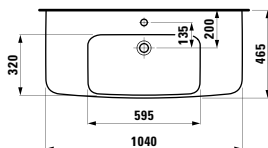

813546

Countertop washbasin

1040 x 465 x 165 mm

Colours: .000

Options: .104 .109 .111 .112

●/○

425212

Vanity unit, 2 drawers, incl. drawer organiser, matching washbasin 813546

990 x 395 x 565 mm

Colours: .264 .265 .463 .475