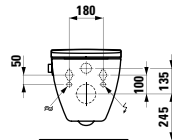

Connection with Laufen installation system LIS CW2