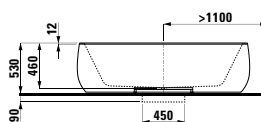

292340

Backrest, light grey

Couleurs: .087

245802 PALOMBA COLLECTION

Freestanding bathtub, made of Sentec solid surface

1800 x 890 x 540 (900) mm

Couleurs: .000

Options: .000 .605 .615 .625