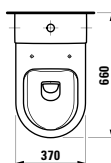

824331

Floorstanding WC, close-coupled, washdown, rimless

660 x 370 x 440 (430) mm

Colours: .000 .020 .400 .757

Options: .000