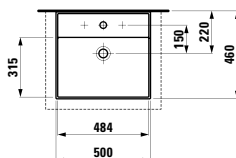

407801

Drawer element, 600 mm, 1 drawer, with cut-out variants for washbasins 816332, 815331, 812331 (custom order via order form)
595 x 455 x 415 mm

Colours: .631 .633 .634 .635

407851

Drawer element, 900 mm, 1 drawer, with cut-out variants for washbasins 816332, 816333, 810334, 810335, 815331, 812331, 812332 (custom order via order form)
895 x 455 x 415 mm

Colours: .631 .633 .634 .635