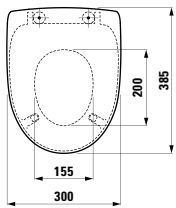

891030

WC seat and cover, removable, stainless steel hinges

Colours: .062 .072 .300

Options: .000