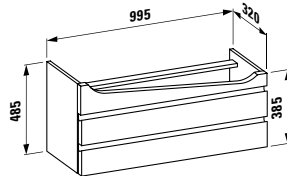

990 x 320 x 485 mm

Colours: .630 .631

ILBAGNOALESSI ONE

814974

Vanity washbasin, shelf left,
with concealed overflow,
incl. ceramic waste cover
1200 x 500 x 165 mm

Colours: .400

Options: .104 .109

●/○