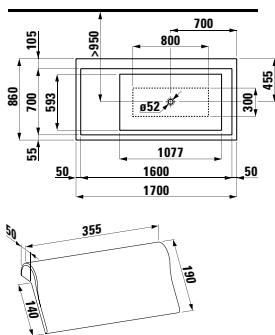

294680

Neck cushion, black, self-adhesive, for straight bathtub contours, black

312 x 122 x 50 mm

Colours: .016

223335 KARTELL BY LAUFEN

Bathtub, right corner, made of Sentec solid surface, with panel, with tap bank, with slot overflow in the side at the front, with frame

1700 x 860 x 440 (590) mm

Colours: .000

Options: .616