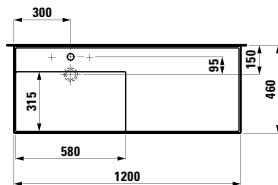

KARTELL BY LAUFEN

813332

Washbasin, shelf right, with concealed outlet

1200 x 460 x 120 mm

Colours: .000 .020 .400 .757 .759

Options: .111 .112 .158 .815