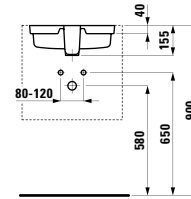

813439

Under-mounted washbasin, ground

400 x 400 x 155 mm

Colours: .000

Options: .109 .155

●/○