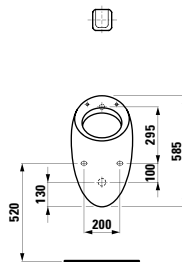

ILBAGNOALESSI ONE

840971

Siphonic urinal, internal water inlet,
version for cover

325 x 290 x 585 mm

Colours: .400

Options: .000

894971

Cover for urinal

Colours: .000

Options: .000

840975

Siphonic urinal, internal water inlet,
version without cover

290 x 325 x 585 mm

Colours: .400

Options: .000