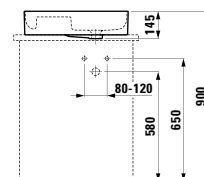

812282

Bowl washbasin, with semi-wet area (islet)

550 x 360 x 125 mm

Colours: .000 .400 .757

Options: .109 .112