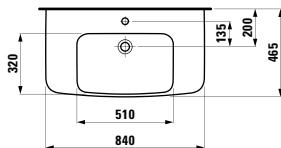

MODERNA

813545

Countertop washbasin

840 x 465 x 165 mm

Colours: .000

Options: .104 .109 .111 .112

●/○

425202

Vanity unit, 2 drawers, incl. drawer organiser, matching washbasin 813545

790 x 395 x 565 mm

Colours: .264 .265 .463 .475