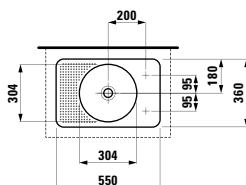

817281

Drop-in washbasin, with semi-wet area and tap bank

550 x 360 x 40 (145) mm

Colours: .000 .400 .757

Options: .105 .106 .109 .112 .113 .114