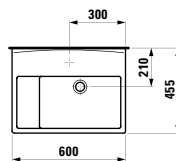

857600 COLLEGE

School washbasin with tap bank and soap dish

600 x 455 x 225 mm

Colours: .000

Options: .000 .104 .503