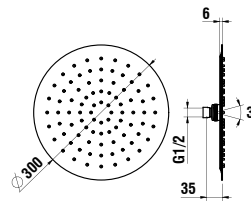

3679810032311

Round rain shower head, ultra flat, Ø 300 mm, brushed stainless steel

Colours: .003*

*brushed stainless steel