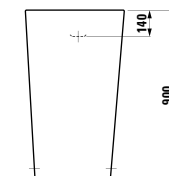

811803

Freestanding washbasin

525 x 400 x 900 mm

Colours: .000 .400

Options: .104 .109

●/○