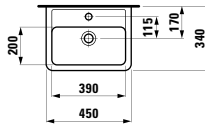

Colours: .000 .400

Options: .106

811951

Small washbasin
450 x 340 x 115 mm

Colours: .000 .400

Options: .104 .109

483011

Vanity unit, with 1 glass shelf, left hinged
380 x 310 x 580 mm