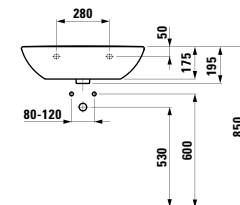

810953

Washbasin

650 x 500 x 175 mm

Colours: .000 .400

Options: .104 .142*.156*

*washbasin only available in color .000

●/○