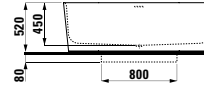

230282

Freestanding bathtub, made of Sentec solid surface, with integrated overflow and feet

1600 x 750 x 450 (520) mm

Colours: .000

Options: .000