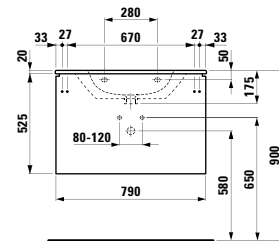

861963

Combipack 800 mm, washbasin ,slim' with vanity unit ,Pro' with 2 drawers, incl. drawer organiser

800 x 500 x 545 mm

Colours: .423 .463 .475 .479 .480

Options: .104

washbasin only available in color .000