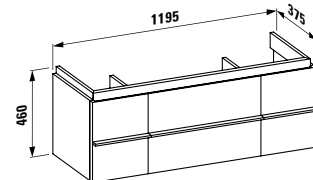

812704

Vanity washbasin, cutable to 900 mm,
with chromed towel holder
1200 x 510 x 110 mm

Colours: .000

Options: .104 .108 .135 .147