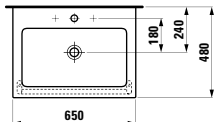

LIVING SQUARE

816431

Washbasin

650 x 480 x 40 (120) mm

Colours: .000

Options: .104 .108 .109

401211 CASE

Vanity unit, 1 drawer

645 x 475 x 455 mm

Colours: .463 .475 .519 .548 .999