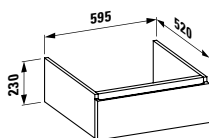

405212

Drawer element, 600 mm, with 1 drawer

595 x 520 x 230 mm

Colours: .463 .519 .548