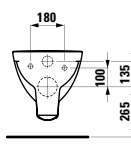

820954 PRO LIBERTY

Wall-hung WC ,liberty', washdown, with flushing rim, barrier-free

700 x 360 x 350 (450) mm

Colours: .000

Options: .000