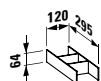

490301

Organiser for drawer, glass

120 x 295 x 64