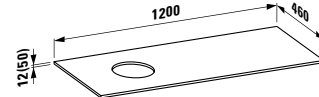

895 x 455 x 415 mm

Colours: .631 .633 .634 .635

812332

Bowl washbasin with tap bank,
with concealed outlet

750 x 350 x 120 mm

Colours: .000 .020 .400 .757 .759

Options: .111 .112 .158

407731