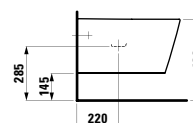

830331

Wall-hung bidet

545 x 370 x 290 (430) mm

Colours: .000 .020 .400 .757 .759

Options: .302