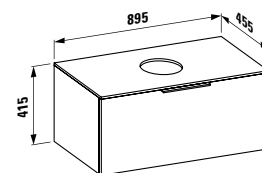

407793

Countertop made of cultured marble,
glossy white, with cut-out right for bowl
washbasin 812332

1800 x 460 x 12 mm

Colours: .631