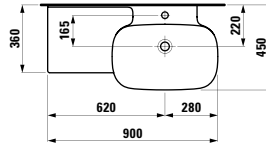

813301

Vanity washbasin, shelf left

900 x 450 x 120 mm

Colours: .000 .400 .757

Options: .104 .109 .111 .112

425401

Vanity unit made of aluminium, 1 drawer, aluminium

770 x 350 x 355 mm

Colours: .170 .171

813302

Vanity washbasin, shelf right

900 x 450 x 120 mm

Colours: .000 .400 .757

Options: .104 .109 .111 .112