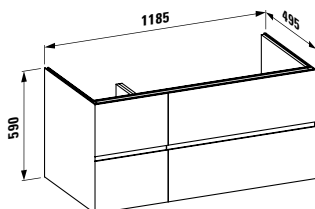

381801

Towel holder, chromed

760 x 25 x 95 mm

Colours: .004

814806

Vanity washbasin, asymmetrical

1200 x 500 x 40 (180) mm

Colours: .000 .400

Options: .104 .109 .111

●/○

407304

Vanity unit, 4 drawers

1185 x 495 x 590 mm

Colours: .220 .222 .223