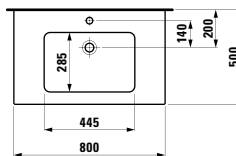

864961

Combipack 800 mm, washbasin ,slim' with vanity unit ,Base' with 2 drawers, incl. drawer organiser

800 x 500 x 610 mm

Colours: .260 .261 .262 .263 .999

washbasin only available in color .000