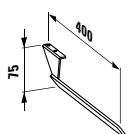

401531 CASE

Vanity unit, 1 drawer, 1 door, left hinged

840 x 375 x 450 mm

Colours: .463 .475 .519 .548 .999

401532 CASE

Vanity unit, 2 drawers, 1 door, left hinged

840 x 375 x 450 mm

Colours: .463 .475 .519 .548 .999

381707

Towel holder for the left-hand side, chromed, matches washbasins 810702, 810703, 810704, 810708, 816706

Colours: .004

Options: .000