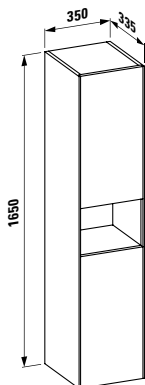

402701

Tall cabinet, 2 doors, left hinged, 1 open shelf,
2 glass shelves, design matches combipacks

350 x 335 x 1650 mm

Colours: .260 .261 .262 .263 .999