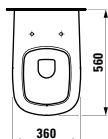

823806

Floorstanding WC, washdown, with flushing rim, outlet horizontal or vertical

360 x 560 x 430

Colours: .000 .400

Options: .000