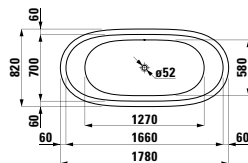

292340

Backrest, light grey

400 x 90 x 640 mm

Colours: .087

245972 ILBAGNOALESSI ONE

Freestanding bathtub, made of Sentec solid surface, with centre outlet, with lifting system

1830 x 870 x 460 (530) mm

Colours: .000

Options: .000 .605 .615 .625