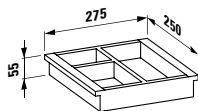

BOUTIQUE

409201

Organiser for drawer, big

275 x 250 x 55 mm

Colours: .250 .251