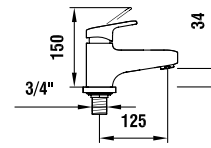

The matching concealed system can be found in the SIMIBOX chapter.
Matching showerheads, shower systems and accessories can be found in the SHOWER ACCESSORIES chapter.

SHOWER ACCESSORIES

3679810041101

Square rain shower head, 202 x 202 mm