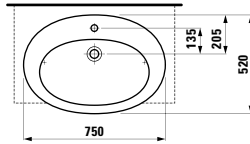

750 x 520 x 90 mm

Colours: .400

Options: .104 .109

●/○

424033

Vanity unit, 800 mm, centre cut-out, 2 drawers
800 x 500 x 330 mm

Colours: .630 .631

424131