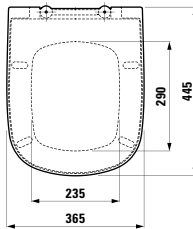

891802

WC seat and cover, removable, with lowering system

Colours: .000

Options: .000