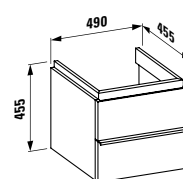

815433

Small washbasin, undersurface ground
450 x 380 x 140 mm

Colours: .000

Options: .104 .109

●/○

401131 CASE

Vanity unit, 1 drawer
490 x 455 x 455 mm

Colours: .463 .475 .519 .548 .999

401132 CASE

Vanity unit, 2 drawers
490 x 455 x 455 mm

Colours: .463 .475 .519 .548 .999