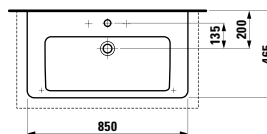

816965 LAUFEN PRO S

Washbasin, undersurface ground

850 x 460 x 95 mm

Colours: .000.400

Options: .104.108.109

●/●●●/○