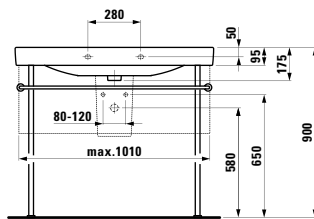

LAUFEN PRO S

813966

Washbasin

1050 x 460 x 95 mm

Colours: .000 .400

Options: .104 .108 .109