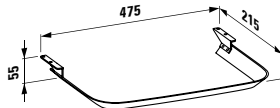

Colours: .004

Options: .000

381703

Towel holder, chromed

Colours: .004

Options: .000

PALACE

810704