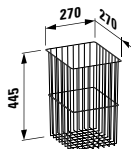

493020

Laundry basket for tall cabinets

270 x 270 x 445 mm

Colours: .000

490950 CASE

Towel holder for furniture, 270 mm

270 x 60 x 15 mm

Colours: .000