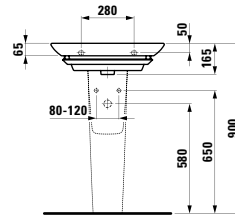

PALACE

810702

Washbasin

600 x 480 x 65 (145) mm

Colours: .000

Options: .104 .108

401201 CASE

Vanity unit, 1 drawer

595 x 430 x 425 mm

Colours: .463 .475 .519 .548 .999