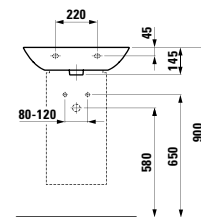

810302

Washbasin
560 x 450 x 120 mm

Colours: .000 .400 .757

Options: .104 .109 .111 .112