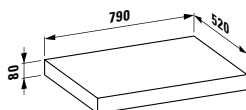

405120

Countertop, 800 mm, without cut-out

790 x 520 x 80 mm

Colours: .463 .519 .548