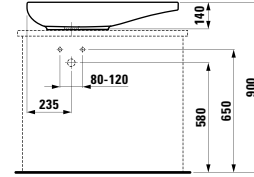

BOWL WASHBASINS

818973 ILBAGNOALESSI ONE

Bowl washbasin, shelf positionable right or left, incl. ceramic waste cover

800 x 420 x 145 mm

Colours: .400

Options: .112

816802 PALOMBA COLLECTION

Bowl washbasin