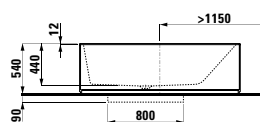

1700 x 860 x 440 (540) mm

Couleurs: .000

Options: .616

294680

Neck cushion, black, self-adhesive, for straight bathtub contours, black

Couleurs: .016

BATHTUBS WITH LIGHTING / WHIRL SYSTEMS

222332 KARTELL BY LAUFEN