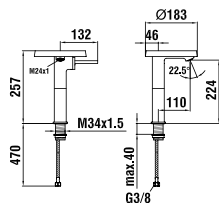

398335xxx0011 KARTELL BY LAUFEN

Storage tray ,disc', for wall tray, toilet paper holder and faucets ,disc' with Ø 185 mm, plastic

185 x 185 x 15 mm

Colours: .081 .082 .084 .085 .090 .091 .092 .093

3113370041201

Single lever concealed basin mixer ,disc' for Simibox 1-Point, projection 186 mm, fixed spout, with storage tray ,disc', transparent crystal

Colours: .004