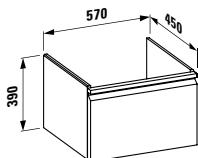

LAUFEN PRO S

810963

Washbasin

600 x 465 x 95 mm

Colours: .000 .400

Options: .104 .108 .109 .142 .156