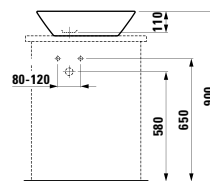

PALOMBA COLLECTION

816802

Bowl washbasin
520 x 380 x 130 mm

Colours: .000 .400

Options: .112