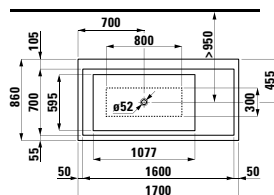

294680

Neck cushion, black, self-adhesive, for straight bathtub contours, black

312 x 122 x 50 mm

Colours: .016