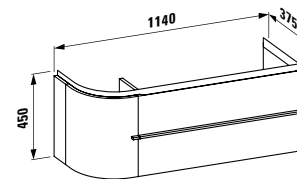

401622 CASE

Vanity unit, 2 drawers, 1 door, left hinged

1140 x 375 x 450 mm

Colours: .463 .475 .519 .548 .999

381707

Towel holder for the left-hand side, chromed, matches washbasins 810702, 810703, 810704, 810708, 816706

Colours: .004

Options: .000