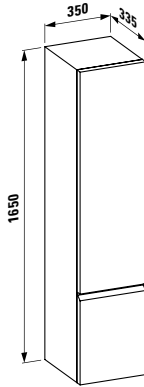

483122

Tall cabinet, 1 door, right hinged, 4 glass shelves

350 x 335 x 1650 mm

Colours: .423 .463 .475 .479 .480 .999