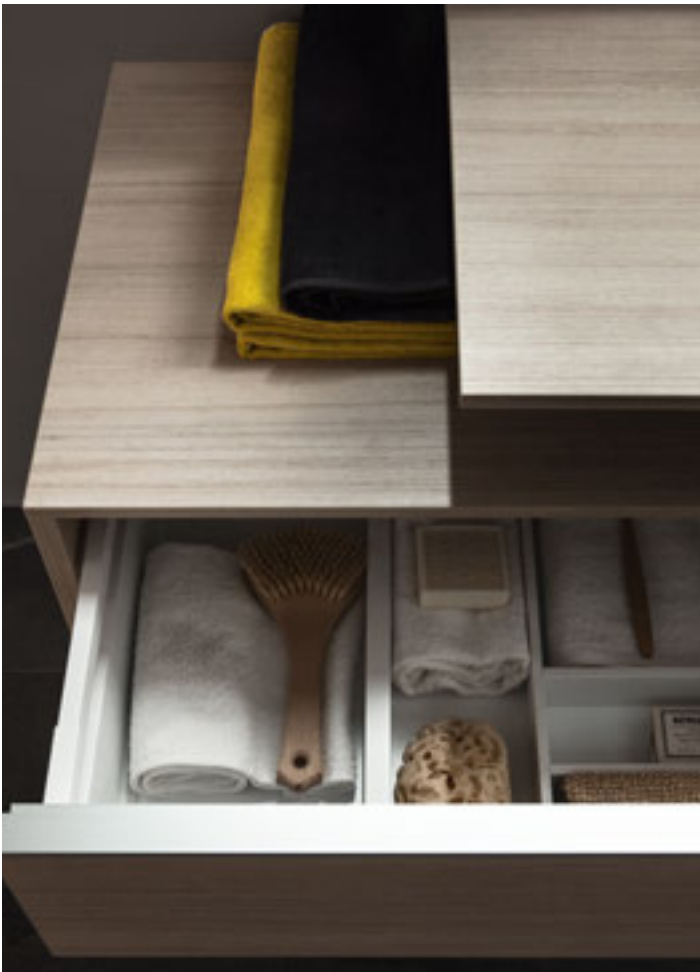

SPACE countertop; drawer element with organiser