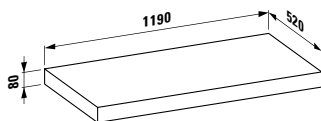

Colours: .463 .519 .548

405140

Countertop, 1200 mm, without cut-out

1190 x 520 x 80 mm

Colours: .463 .519 .548

405141

Countertop, 1200 mm, with centre cut-out

1190 x 520 x 80 mm