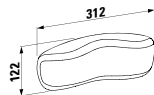

294103

Neck cushion, black, self-adhesive, for curved bathtub contours, black

355 x 190 x 50

Colours: .016

Options: .000

232800 PALOMBA COLLECTION

Bathtub, drop-in version, with centre outlet, rim 40 mm, sanitary acrylic

1800 x 900 x 455 mm

Colours: .000

Options: .000