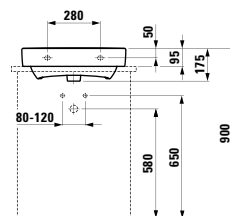

817958

Washbasin ,compact', undersurface ground

550 x 380 x 95 mm

Colours: .000 .400

Options: .104 .109

●/○