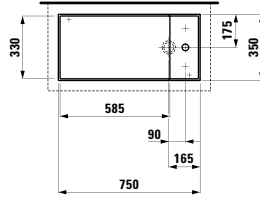

812332

Bowl washbasin with tap bank,
with concealed outlet

750 x 350 x 120 mm

Colours: .000 .020 .400 .757 .759

Options: .111 .112 .158

407731

Countertop made of cultured marble,
glossy white, with centre cut-out for bowl
washbasin 812332

1200 x 460 x 12 mm

Colours: .631

407732

Countertop made of cultured marble,
glossy white, with cut-out left for bowl
washbasin 812332

1200 x 460 x 12 mm

Colours: .631