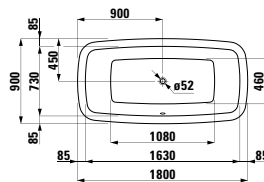

294103

Neck cushion, black, self-adhesive, for curved bathtub contours, black

355 x 190 x 50

Colours: .016

Options: .000

232800 PALOMBA COLLECTION

Bathtub, drop-in version, with centre outlet, rim 40 mm, sanitary acrylic

1800 x 900 x 455 mm

Colours: .000

Options: .000