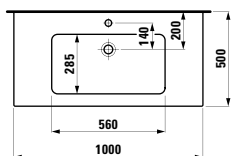

864962

Combipack 1000 mm, washbasin ,slim' with vanity unit ,Base' with 2 drawers, incl. drawer organiser

1000 x 500 x 610 mm

Colours: .260 .261 .262 .263 .999

washbasin only available in color .000