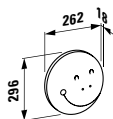

461611

Mirror ,caterpillar head'
262 x 21 x 296 mm

Colours: .472