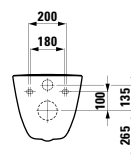

821960 PRO LIBERTY

Wall-hung WC ,liberty', washdown, without flushing rim, barrier-free

700 x 365 x 335 (450) mm

Colours: .000

Options: .000