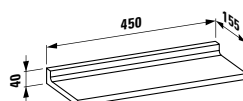

Mirror 'All saints', with indirect LED lighting, plastic
780 x 40 x 780 mm

Colours: .081 .082 .084 .092 .093

385330

Shelf 'Shellfish', wall-mounted, plastic
450 x 155 x 40 mm

Colours: .081 .082 .083 .084 .085 .086 .087 .089
.090 .091 .092 .093