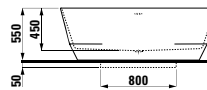

LAUFEN PRO

239952

Freestanding bathtub,
made of Marbond composite material

1650 x 750 x 550 mm

Colours: .000

Options: .000