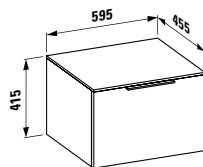

407800

Drawer element, 600 mm, 1 drawer

595 x 455 x 415 mm

Colours: .631 .633 .634 .635

407820

Glass top, 600 mm, option for drawer element 407800

595 x 455 x 6 mm

Colours: .631 .633 .634 .635