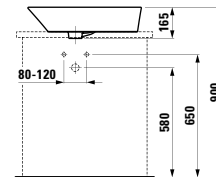

520 x 380 x 130 mm

Colours: .000 .400

Options: .112

816803 PALOMBA COLLECTION

Bowl washbasin, with semi-wet area and tap bank

600 x 400 x 130 mm

Colours: .000 .400

Options: .104 .109 .111 .112