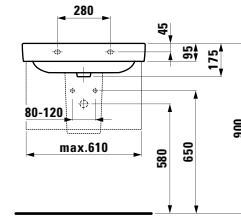

810964

Washbasin

650 x 465 x 95 mm

Colours: .000 .400

Options: .104 .108 .109 .142 .156