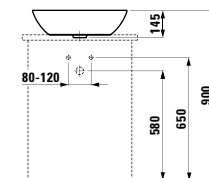

812302

Bowl washbasin

500 x 350 x 130 mm

Colours: .000 .400 .757

Options: .109 .112