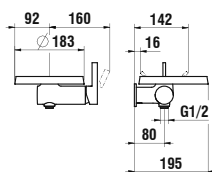

KARTELL BY LAUFEN FAUCETS

3313390041411

Single lever concealed shower mixer ,disc' for Simibox 1-Point, with accessories, with storage tray ,disc', transparent crystal

Colours: .004

398335xxx0011 KARTELL BY LAUFEN

Storage tray ,disc', for wall tray, toilet paper holder and faucets ,disc' with Ø 185 mm, plastic
185 x 185 x 15 mm

Colours: .081 .082 .084 .085 .090 .091 .092 .093