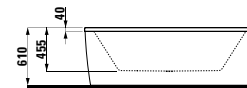

294103

Neck cushion, black, self-adhesive, for curved bathtub contours, black

355 x 190 x 50

Colours: .016

Options: .000

232800 PALOMBA COLLECTION

Bathtub, drop-in version, with centre outlet, rim 40 mm, sanitary acrylic

1800 x 900 x 455 mm

Colours: .000

Options: .000