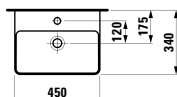

815961

Small washbasin

450 x 340 x 85 mm

Colours: .000 .400

Options: .104 .109 .142 .156

●/○

483301

Vanity unit, 1 door, left hinged, 1 glass shelf

415 x 320 x 580 mm

Colours: .423 .463 .475 .479 .480 .999

483302

Vanity unit, 1 door, right hinged, 1 glass shelf

415 x 320 x 580 mm

Colours: .423 .463 .475 .479 .480 .999