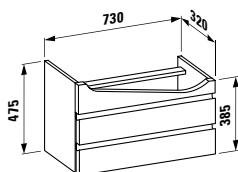

900 x 500 x 165 mm

Colours: .400

Options: .104 .109

●/○

424450

Vanity unit, 2 drawers

730 x 320 x 475 mm

Colours: .630 .631