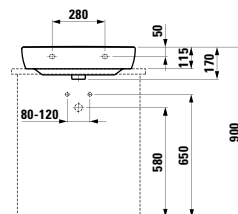

817952

Washbasin, undersurface ground

600 x 480 x 115 mm

Colours: .000 .400

Options: .104

●