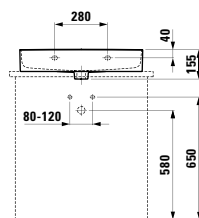

816284 VAL

Washbasin, undersurface ground
650 x 420 x 115 mm

Colours: .000 .400 .757

Options: .104 .108 .109 .111 .112 .158