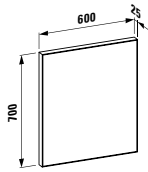

447402

Mirror with aluminium frame, 600 mm

600 x 25 x 700 mm

Colours: .144

447471

LED light element, horizontal, 600 mm

600 x 25 x 25 mm