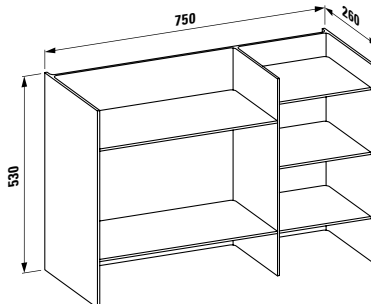

389331

Shelf 'Sound rack', plastic
750 x 260 x 530 mm

Colours: .081 .082 .083 .084 .085 .092 .093

381330

Towel holder 'Rail', 300 mm, plastic
300 x 75 x 40 mm

Colours: .081 .082 .083 .084 .085 .090 .091 .092 .093