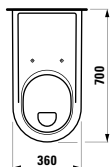

820953 PRO LIBERTY

Wall-hung WC ,liberty', washout, with flushing rim, barrier-free

700 x 360 x 350 (450) mm

Colours: .000

Options: .000