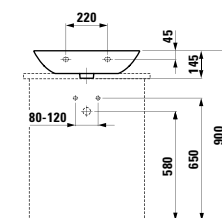

816302

Washbasin, undersurface ground
560 x 450 x 120 mm

Colours: .000 .400 .757

Options: .104 .109 .111 .112