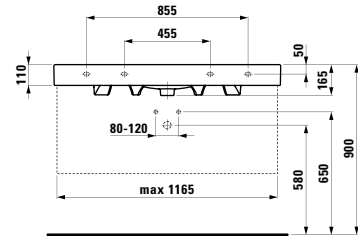

401252 CASE

Vanity unit, 2 drawers
895 x 375 x 460 mm

Colours: .463 .475 .519 .548 .999

811704

Vanity washbasin, cutable to 900 mm
1200 x 510 x 110 mm

Colours: .000

Options: .104 .108 .135 .147

812704