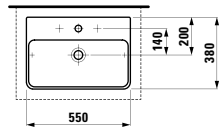

812952 LAUFEN PRO S

Bowl washbasin, with tap bank

550 x 380 x 95 mm

Colours: .000 .400

Options: .104 .109