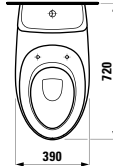

822976

Floorstanding WC, close-coupled, washdown, with flushing rim, outlet horizontal or vertical

720 x 390 x 460 (415) mm

Colours: .400

Options: .000