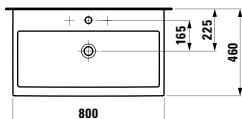

LIVING CITY

817436

Washbasin

800 x 460 x 140 mm

Colours: .000

Options: .104 .108 .109

●/●●●/○

401241 CASE

Vanity unit, 1 drawer

790 x 455 x 455 mm

Colours: .463 .475 .519 .548 .999