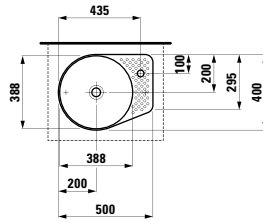

BOWL WASHBASINS

812281 VAL

Bowl washbasin, with semi-wet area and tap bank

500 x 400 x 125 mm

Colours: .000 .400 .757

Options: .104 .109 .111 .112