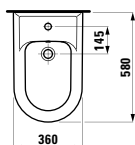

832951

Floorstanding bidet (option 304: with 1 centred tap hole, without lateral holes for water inlet)

580 x 360 x 400 mm

Colours: .000 .049 .400

Options: .304