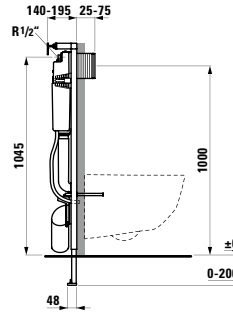

LIS INSTALLATION SYSTEM AND FLUSH PLATES

894661

Installation system LIS CW2 with cistern for wall-hung WC and shower toilet, dual flush 6/3L (adjustable to 4.5/3L)

500 x 140-195 x 1120-1320 mm

Colours: .000

Options: .000

894666

Installation system LIS CW2 with cistern for wall-hung WC and shower toilet, dual flush 4.5/3L (adjustable to 6/3L)

500 x 140-195 x 1120-1320 mm

Colours: .000

Options: .000

895661

Flush plate AW1, dual flush

250 x 10 x 160 mm

Colours: .000 .004 .007

Options: .000

895662

Flush plate Inox AW2, dual flush, vandalproof

250 x 10 x 160 mm

Colours: .000

Options: .000

895663

Electronic glass flush plate AW3, contactless, dual flush

250 x 15 x 160 mm

Colours: .000 .020

Options: .000

898660

Concealed AC adaptor for electronic flush plates AW3 and AW4 (100-230 V)

Colours: .000

Options: .000

895664

Electronic glass flush plate AW4, contactless, dual flush

250 x 15 x 160 mm

Colours: .000 .020

Options: .000

898660

Concealed AC adaptor for electronic flush plates AW3 and AW4 (100-230 V)

Colours: .000

Options: .000