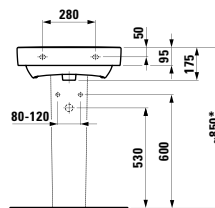

LAUFEN PRO S

818958

Washbasin ,compact'

550 x 380 x 95 mm

Colours: .000 .400

Options: .104 .109 .142 .156

●/○