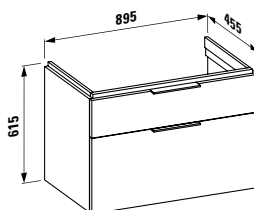

407618

Vanity unit with two drawers, incl. organiser,
for washbasin shelf left 810339 / shelf right 810338

Colours: .640 .641 .642