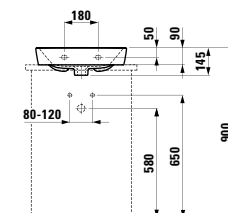

816542

Small washbasin, undersurface ground
480 x 360 x 145 mm

Colours: .000

Options: .104 .109

●/○