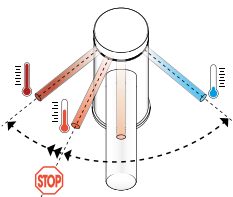

FAUCETS

Eco & Eco+

Do your bit to save water and energy: even small changes make a big difference. Laufen has long been committed to preserving resources. For instance, through revolutionary technical solutions like the Ecototal control cartridge with integrated volume and hot water restraints, or the Eco and Eco+ water and energy-saving functions. These Eco functions make it easy for you to use less water and energy, and therefore do your bit for the environment. Faucets with the Eco+ function, for example, run cold water by default when the lever is in the central home position.

Faucets with the Eco function offer standard mixer functionality, but with temperature and volume restraints to help draw attention to excess consumption.

Eco

- Smart, no-nonsense resource-saving solution for private households
- 30 % reduction in water and energy consumption thanks to a water-saving flow regulator as well as volume (Flow-Control) and temperature restraints
- Long service life and low maintenance