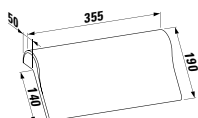

294680

Neck cushion, black, self-adhesive, for straight bathtub contours, black

Couleurs: .016

224332 KARTELL BY LAUFEN

Freestanding bathtub, made of Sentec solid surface, with tap bank on left-hand side, with slot overflow, with lifting system

1700 x 860 x 440 (540) mm

Couleurs: .000

Options: .616