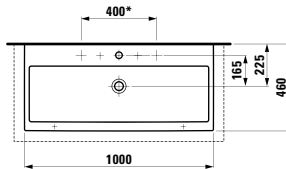

818438 LIVING CITY

Washbasin, undersurface ground

1000 x 460 x 140 mm

Colours: .000

Options: .104 .107 .108 .109

●/●●/●●●/○