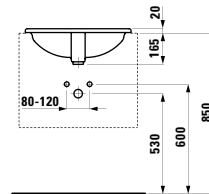

813951 LAUFEN PRO B

Drop-in washbasin
560 x 440 x 20 (185) mm
Colours: .000 .400
Options: .104 .142*.156*

●/○

*washbasin only available in color .000