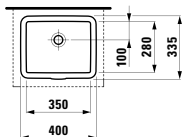

UNDER-MOUNTED WASHBASINS

812432 LIVING CITY

Under-mounted washbasin, rectangular, ground
350 x 280 x 170 mm

Colours: .000

Options: .109 .155

●/○