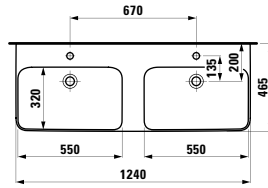

814542

Double countertop washbasin

1240 x 465 x 165 mm

Colours: .000

Options: .104 .109 .111 .112

●/○

425224

Vanity unit, 4 drawers, incl. 2 drawer organisers, matching double washbasin 814542

1195 x 395 x 565 mm

Colours: .264 .265 .463 .475

425231

Tall cabinet, 1 door, left hinged, 1 shelf, 4 glass shelves

350 x 335 x 1650 mm

Colours: .264 .265 .463 .475

425232

Tall cabinet, 1 door, right hinged, 1 shelf, 4 glass shelves

350 x 335 x 1650 mm

Colours: .264 .265 .463 .475