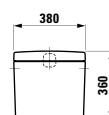

826952

Cistern, side water inlet (left or right)

380 x 175 x 360 mm

Colours: .000 .049

Options: .872