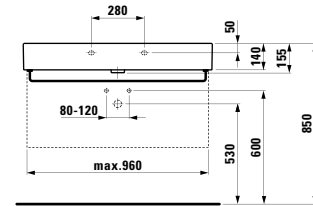

818437

Washbasin

1000 x 460 x 140 mm

Colours: .000

Options: .104 .107 .108 .109

401281 CASE

Vanity unit, 1 drawer

990 x 455 x 455 mm

Colours: .463 .475 .519 .548 .999