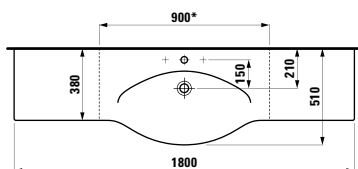

812708

Vanity washbasin, cutable to 900 mm,
with chromed towel holder
1800 x 510 x 110 mm

Colours: .000

Options: .104 .108 .135 .147