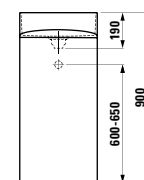

410 x 380 x 900 mm

Colours: .000 .400 .757

Options: .112

812340

Bowl washbasin, incl. ceramic waste cover

340 x 340 x 130 mm

Colours: .000 .400 .757

Options: .112