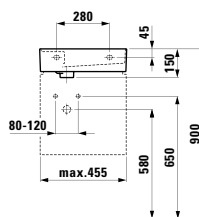

407517

Vanity unit with one glas shelf, door hinge left,
open shelf right for handwashbasin tap bank left
815335

Colours: .640 .641 .642

407511

Vanity unit, 1 door, right hinged,
incl. drawer organiser

445 x 275 x 615 mm

Colours: .631 .633 .634 .635