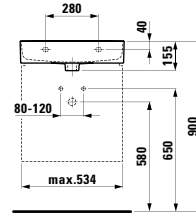

810282

Washbasin

550 x 420 x 115 mm

Colours: .000 .400 .757

Options: .104 .108 .109 .111 .112 .158

410122 SPACE

Vanity unit, 2 drawers

535 x 410 x 520 mm

Colours: .100 .101 .103 .999