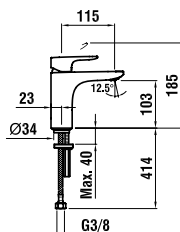

3117510041111 CITYPLUS

Single lever basin mixer, projection 115 mm, fixed spout, with pop-up waste

Colours: .004