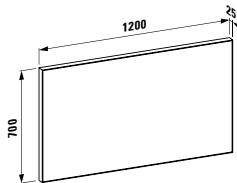

447407

Mirror with aluminium frame, 1200 mm

1200 x 25 x 700 mm

Colours: .144

447521

LED light element, horizontal, 1200 mm

1200 x 25 x 25 mm