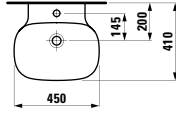

815301

Small washbasin
450 x 410 x 120 mm

Colours: .000 .400 .757

Options: .104 .109 .111 .112