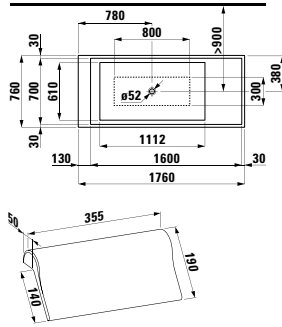

222332

Freestanding bathtub, made of Sentec solid surface, with slot overflow and tap bank at foot end, with lifting system

1760 x 760 x 440 (540) mm

Colours: .000

Options: .616

294680

Neck cushion, black, self-adhesive, for straight bathtub contours, black

312 x 122 x 50 mm

Colours: .016

226332

Freestanding bathtub, made of Sentec solid surface

1715 x 815 x 450 (520) mm

Colours: .000

Options: .000