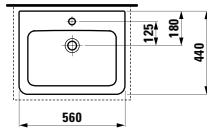

813961 LAUFEN PRO A

Drop-in washbasin
560 x 440 x 20 (170) mm
Colours: .000 .400
Options: .104

●