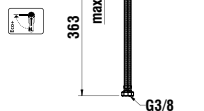

3113810041201

Single lever basin mixer, projection 140 mm, Eco+, fixed spout, without pop-up waste

Colours: .004