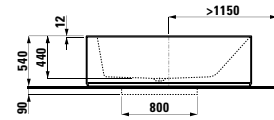

BATHTUBS WITH LIGHTING / WHIRL SYSTEMS

222332 KARTELL BY LAUFEN

Freestanding bathtub, made of Sentec solid surface, with slot overflow and tap bank at foot end, with lifting system

1760 x 760 x 440 (540) mm

Couleurs: .000

Options: .616

294680

Neck cushion, black, self-adhesive, for
or straight bathtub contours, black

Couleurs: .016