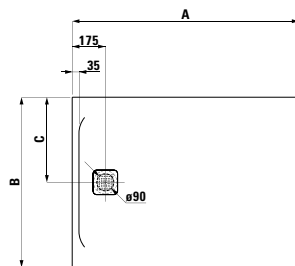

A / mm	B / mm	C / mm	D / mm
210950	800	800	400	29
210956	900	900	450	30
211952	1000	1000	500	33
211958	1200	1200	600	33