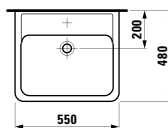

Options: .104 .109

818951

Washbasin
550 x 480 x 115 mm

Colours: .000 .400

Options: .104 .109 .142

483023

Vanity unit, 1 drawer
470 x 450 x 390 mm

Colours: .423 .463 .475 .999