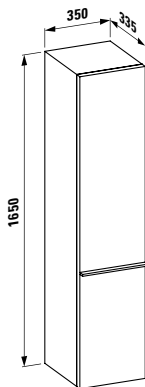

402021

Tall cabinet, 1 door, 4 glass shelves, left hinged

350 x 335 x 1650 mm

Colours: .463 .475 .519 .548 .999