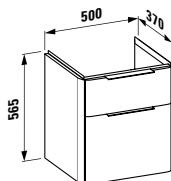

811543

Countertop washbasin
540 x 435 x 165 mm

Colours: .000

Options: .104 .109

●/○

425162

Vanity unit, 2 drawers, incl. drawer organiser,
matching washbasin 811543

500 x 370 x 565 mm

Colours: .264 .265 .463 .475