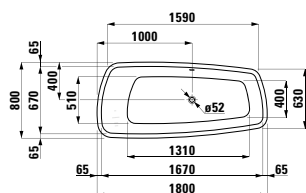

PALOMBA COLLECTION

243801

Bathtub, drop-in version, with frame, rim 80 mm, sanitary acrylic

1800 x 800 x 455 (600) mm

Colours: .000

Options: .000

294103

Neck cushion, black, self-adhesive, for curved bathtub contours, black

355 x 190 x 50

Colours: .016

Options: .000

490301

Organiser for drawer, glass

120 x 295 x 64