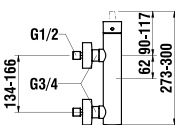

3313870041311

Wall-mounted single lever shower mixer, with one outlet, with accessories

Colours: .004