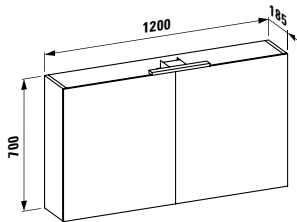

402902

Mirror cabinet, 1200 mm, 2 doors, with horizontal
LED light element, 2 glass shelves, 1 socket

1200 x 185 x 700 mm

Colours: .260 .261 .262 .263 .999