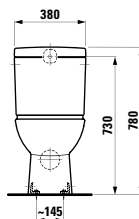

LAUFEN PRO

824958

Floorstanding WC, close-coupled, washdown, with flushing rim, outlet horizontal or vertical

700 x 360 x 420 (400) mm

Colours: .000 .049 .400

Options: .000

826951

Cistern, rear water inlet (centre)

380 x 175 x 360 mm

Colours: .000 .049

Options: .871

826952

Cistern, side water inlet (left or right)

380 x 175 x 360 mm

Colours: .000 .049

Options: .872

826953

Cistern, side water inlet bottom left

380 x 175 x 360 mm

Colours: .000 .049

Options: .873