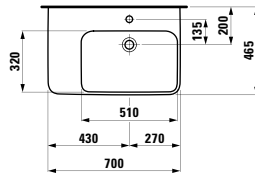

817541

Countertop washbasin, shelf left

700 x 465 x 165 mm

Colours: .000

Options: .104 .109 .111 .112

●/○

425182

Vanity unit, 2 drawers, incl. drawer organiser, matching washbasin 817541

655 x 395 x 565 mm

Colours: .264 .265 .463 .475

817542

Countertop washbasin, shelf right

700 x 465 x 165 mm

Colours: .000

Options: .104 .109 .111 .112

●/○