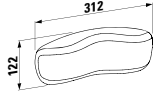

294103

Neck cushion, black, self-adhesive,
for curved bathtub contours, black

355 x 190 x 50

Colours: .016

Options: .000

241950

Bathtub, drop-in version, oval,
made of Marbond composite material

1800 x 800 x 460 mm