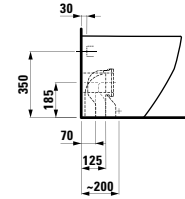

822952

Floorstanding WC, washdown, with flushing rim, outlet horizontal or vertical

530 x 360 x 430 mm

Colours: .000 .049 .400

Options: .000

828661 UNIVERSAL

Floorstanding cistern, rear water inlet (left top)

400 x 140 x 980 mm

Colours: .000 .757

Options: .881

828661 UNIVERSAL

Floorstanding cistern, rear water inlet (left top)

400 x 140 x 980 mm

Colours: .000 .757

Options: .881