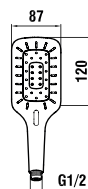

3619830043711 MYCITY

Hand shower ,MyCity120', 3 spray jets

Colours: .004