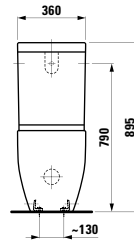

PALOMBA COLLECTION

824806

Floorstanding WC, close-coupled, washdown, with flushing rim, outlet horizontal or vertical
700 x 360 x 460 (430) mm

Colours: .000 .400

Options: .000

828801

Cistern, rear water inlet (centre)
345 x 165 x 435 mm

Colours: .000

828802

Cistern, side water inlet (left or right)
345 x 165 x 435 mm

Colours: .000