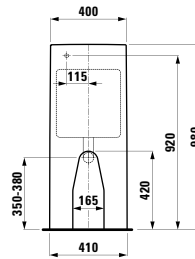

825951

Floorstanding WC, close-coupled, washdown, rimless, outlet horizontal or vertical

700 x 360 x 440 mm

Colours: .000 .049 .400

Options: .000 .231