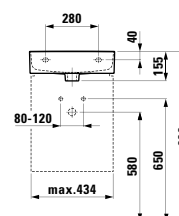

815281

Small washbasin
450 x 420 x 115 mm

Colours: .000 .400 .757

Options: .104 .109 .111 .112

410102 SPACE

Vanity unit, 2 drawers
435 x 410 x 520 mm

Colours: .100 .101 .103 .999