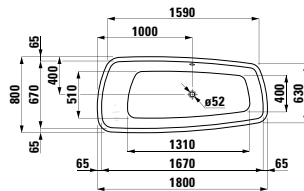

294103

Neck cushion, black, self-adhesive, for curved bathtub contours, black

355 x 190 x 50

Colours: .016

Options: .000