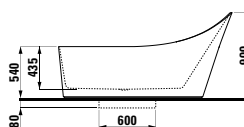

294103

Neck cushion, black, self-adhesive, for curved bathtub contours, black

Couleurs: .016

Options: .000