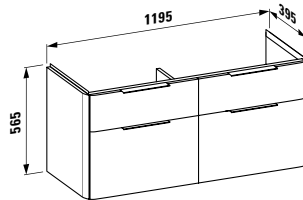

814542

Double countertop washbasin

1240 x 465 x 165 mm

Colours: .000

Options: .104 .109 .111 .112

●/○

425224

Vanity unit, 4 drawers, incl. 2 drawer organisers, matching double washbasin 814542

1195 x 395 x 565 mm

Colours: .264 .265 .463 .475

425231

Tall cabinet, 1 door, left hinged, 1 shelf, 4 glass shelves

350 x 335 x 1650 mm

Colours: .264 .265 .463 .475

425232

Tall cabinet, 1 door, right hinged, 1 shelf, 4 glass shelves

350 x 335 x 1650 mm

Colours: .264 .265 .463 .475