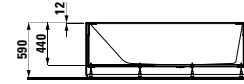

223335

Bathtub, right corner, made of Sentec solid surface, with panel, with tap bank, with slot overflow in the side at the front, with frame

1700 x 860 x 440 (590) mm

Colours: .000

Options: .616

294680

Neck cushion, black, self-adhesive, for straight bathtub contours, black