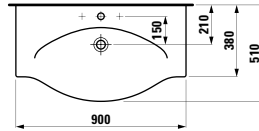

PALACE

811702

Vanity washbasin
900 x 510 x 110 mm

Colours: .000

Options: .104 .108