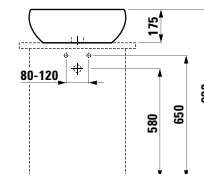

818971 ILBAGNOALESSI ONE

Bowl washbasin with tap bank, with concealed overflow, incl. ceramic waste cover

520 x 520 x 175 mm

Colours: .400

Options: .104 .109