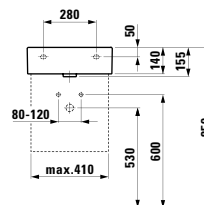

LIVING CITY

815432

Small washbasin
450 x 380 x 140 mm

Colours: .000

Options: .104 .109

●/○

401111 CASE

Vanity unit, 1 drawer
440 x 375 x 455 mm

Colours: .463 .475 .519 .548 .999

401112 CASE

Vanity unit, 2 drawers
440 x 375 x 455 mm

Colours: .463 .475 .519 .548 .999