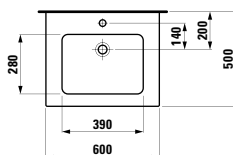

861961

Combipack 600 mm, washbasin, 'slim' with vanity unit, 'Pro' with 2 drawers, incl. drawer organiser

600 x 500 x 545 mm

Colours: .423 .463 .475 .479 .480

Options: .104

washbasin only available in color .000