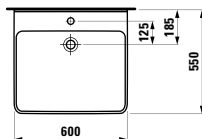

Mirror ,caterpillar body'
328 x 21 x 375 mm

Colours: .472

BARRIER-FREE BATHROOM

811950 PRO LIBERTY

Washbasin ,liberty', barrier-free

600 x 550 x 150 mm

Colours: .000

Options: .104 .109 .142 .156