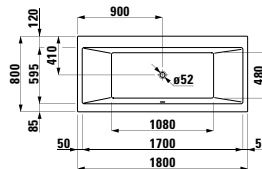

LAUFEN PRO

231956

Bathtub for left-hand corner with panel, version right, sanitary acrylic

1700 x 750 x 460 (620)

Colours: .000

Options: .000

232950

Bathtub, drop-in version, with centre outlet, sanitary acrylic

1800 x 800 x 460 mm

Colours: .000

Options: .000

232951

Bathtub, with centre outlet, fitted version, sanitary acrylic

1800 x 800 x 460 (620)

Colours: .000

Options: .000

296135

Front panel

Colours: .000

296124

Side panel, right

Colours: .000

296125

Side panel, left

Colours: .000

232955

Bathtub, with centre outlet for right-hand corner with panel, version left, sanitary acrylic

1800 x 800 x 460 (620)

Colours: .000

Options: .000

232956

Bathtub, with centre outlet for left-hand corner with panel, version right, sanitary acrylic

1800 x 800 x 460 (620)

Colours: .000

Options: .000

234950

Bathtub, with centre outlet, drop-in, sanitary acrylic

1900 x 900 x 470 mm

Colours: .000

Options: .000