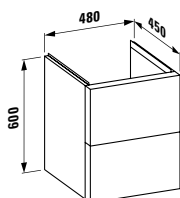

KARTELL BY LAUFEN

810332

Washbasin

500 x 460 x 145 mm

Colours: .000 .020 .400 .757 .759

Options: .104 .109

407509

Vanity unit with two drawers, incl. organiser, for washbasin 810332

Colours: .640 .641 .642

407506

Vanity unit, 2 drawers, incl. drawer organiser
490 x 455 x 615 mm

Colours: .631 .633 .634 .635