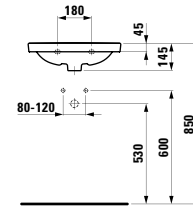

815542

Small washbasin
490 x 390 x 145 mm

Colours: .000

Options: .104 .109

●/○