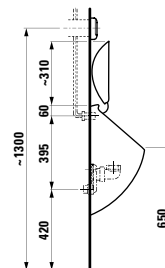

URINALS

840971 ILBAGNOALESSI ONE

Siphonic urinal, internal water inlet, version for cover
325 x 290 x 585 mm

Colours: .400

Options: .000

894971 ILBAGNOALESSI ONE

Cover for urinal

Colours: .000

Options: .000

840975 ILBAGNOALESSI ONE

Siphonic urinal, internal water inlet, version without cover

290 x 325 x 585 mm

Colours: .400

Options: .000