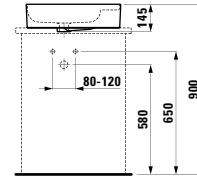

BOWL WASHBASINS

812281 VAL

Bowl washbasin, with semi-wet area and tap bank

500 x 400 x 125 mm

Colours: .000 .400 .757

Options: .104 .109 .111 .112