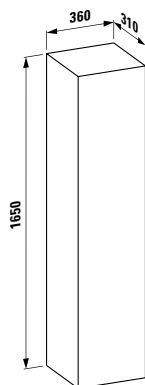

406751

Tall cabinet, 1 door, left hinged

360 x 310 x 1650 mm

Colours: .220 .222 .223

406752

Tall cabinet, 1 door, right hinged

360 x 310 x 1650 mm

Colours: .220 .222 .223