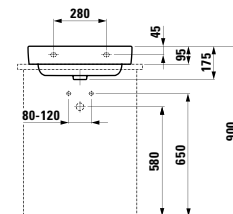

816962

Washbasin, undersurface ground

550 x 465 x 95 mm

Colours: .000 .400

Options: .104 .108 .109

●/●●●/○