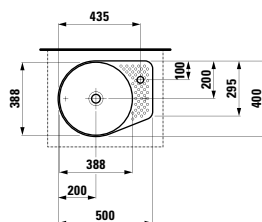

810287

Washbasin

950 x 420 x 115 mm

Colours: .000 .400 .757

Options: .104 .107 .108 .109 .111 .112 .115 .158

410202 SPACE

Vanity unit, 2 drawers

935 x 410 x 520 mm

Colours: .100 .101 .103 .999

402412 BASE

Vanity unit, 2 drawers, incl. drawer organiser

930 x 390 x 530 mm

Colours: .260 .261 .262 .263 .999

816287

Washbasin, undersurface ground

950 x 420 x 115 mm

Colours: .000 .400 .757

Options: .104 .107 .108 .109 .111 .112 .115 .158

810289

Washbasin

1200 x 420 x 115 mm

Colours: .000 .400 .757

Options: .104 .107 .109 .111 .112 .115

410222 SPACE

Vanity unit, 2 drawers

1185 x 410 x 520 mm

Colours: .100 .101 .103 .999

402472 BASE

Vanity unit, 2 drawers, incl. drawer organiser

1180 x 390 x 530 mm

Colours: .260 .261 .262 .263 .999

812281

Bowl washbasin, with semi-wet area and tap bank

500 x 400 x 125 mm

Colours: .000 .400 .757

Options: .104 .109 .111 .112