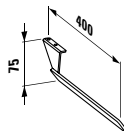

381707

Towel holder for the left-hand side, chromed, matches washbasins 810702, 810703, 810704, 810708, 816706

Colours: .004

Options: .000