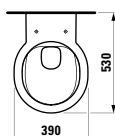

820281

Wall-hung WC, washdown, rimless

530 x 390 x 360 (430) mm

Colours: .000 .400 .757

Options: .000