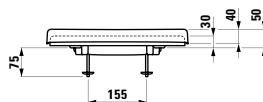

Colours: .300

Options: .000

898951 PRO LIBERTY

WC seat without cover ,liberty', barrier-free, with extra strong hinges and buffers

Colours: .300

Options: .000

810603 REHAB

Hospital washbasin ,liberty', barrier-free