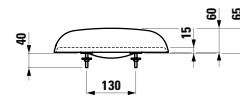

891030

WC seat and cover, removable, stainless steel hinges

Colours: .062 .072 .300

Options: .000