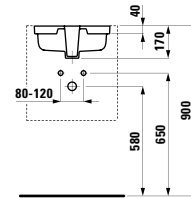

812432

Under-mounted washbasin, rectangular, ground

350 x 280 x 170 mm

Colours: .000

Options: .109 .155

●/○