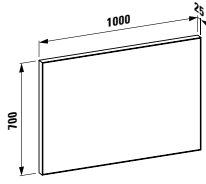

447406

Mirror with aluminium frame, 1000 mm

1000 x 25 x 700 mm

Colours: .144

447511

LED light element, horizontal, 1000 mm

1000 x 25 x 25 mm