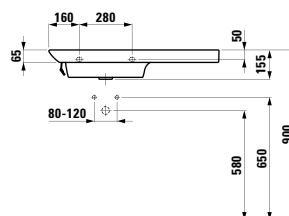

401531 CASE

Vanity unit, 1 drawer, 1 door, left hinged

840 x 375 x 450 mm

Colours: .463 .475 .519 .548 .999

401532 CASE

Vanity unit, 2 drawers, 1 door, left hinged

840 x 375 x 450 mm

Colours: .463 .475 .519 .548 .999

381707

Towel holder for the left-hand side, chromed, matches washbasins 810702, 810703, 810704, 810708, 816706

Colours: .004

Options: .000