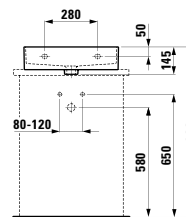

816332 KARTELL BY LAUFEN

Washbasin, undersurface ground

500 x 460 x 120 mm

Colours: .000 .020 .400 .757 .759

Options: .104 .109