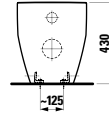

822952

Floorstanding WC, washdown, with flushing rim, outlet horizontal or vertical

530 x 360 x 430 mm

Colours: .000 .049 .400

Options: .000

828661 UNIVERSAL

Floorstanding cistern, rear water inlet (left top)

400 x 140 x 980 mm

Colours: .000 .757

Options: .881

828661 UNIVERSAL

Floorstanding cistern, rear water inlet (left top)

400 x 140 x 980 mm

Colours: .000 .757

Options: .881