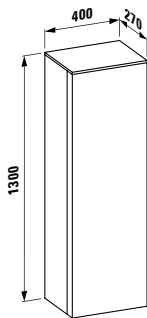

408281

Tall cabinet with 1 door, left hinged, 4 glass shelves

400 x 270 x 1300 mm

Colours: .640 .641 .642