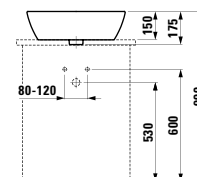

812964 LAUFEN PRO B

Bowl washbasin

520 x 390 x 150 mm

Colours: .000 .400

Options: .109