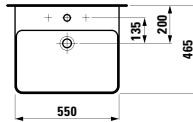

810962

Washbasin

550 x 465 x 95 mm

Colours: .000 .400

Options: .104 .108 .109 .142 .156

●/●●●/○

483351

Vanity unit, 1 drawer

520 x 450 x 390 mm

Colours: .423 .463 .475 .479 .480 .999