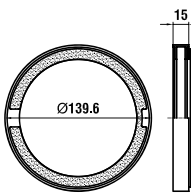

3799840040501

Extension ring ,twin' 15 mm,
matches round set
15 mm

Colours: .004