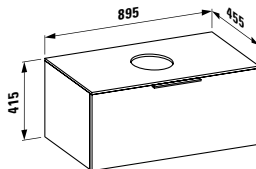

407851

Drawer element, 900 mm, 1 drawer,
with cut-out variants for washbasins 816332,
816333, 810334, 810335, 815331, 812331,
812332 (custom order via order form)

895 x 455 x 415 mm

Colours: .631 .633 .634 .635