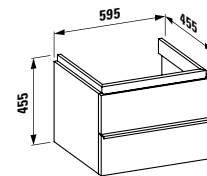

401182 CASE

Vanity unit, 2 drawers

595 x 455 x 455 mm

Colours: .463 .475 .519 .548 .999