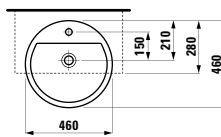

813431

Semi-recessed washbasin, round

460 x 460 x 140 mm

Colours: .000

Options: .104 .109

●/○