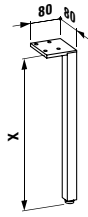

483091 CASE

Set of adjustable feet (2 pieces), height 165 mm, anodized aluminium surface

165 mm

Colours: .004

483092 CASE

Set of adjustable feet (2 pieces), height 355 mm, anodized aluminium surface

355 mm

Colours: .004

490950 CASE

Towel holder for furniture, 270 mm

270 x 60 x 15 mm

Colours: .000

490951 CASE

Towel holder for furniture, 320 mm

320 x 60 x 15 mm

Colours: .000

490952 CASE

Towel holder for furniture, 400 mm

400 x 60 x 15 mm

Colours: .000

Matching tall cabinets
can be found in the PRO S chapter.
Matching mirrors and mirror
cabinets can be found in the
FRAME 25 chapter / BASE
chapters.