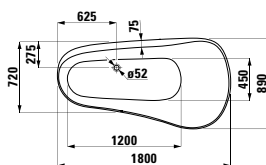

1800 x 890 x 540 (900) mm

Colours: .000

Options: .000 .605 .615 .625

294103

Neck cushion, black, self-adhesive, for curved bathtub contours, black

355 x 190 x 50

Colours: .016

Options: .000