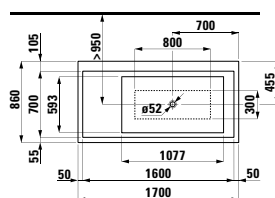

294680

Neck cushion, black, self-adhesive, for straight bathtub contours, black

Couleurs: .016

224332 KARTELL BY LAUFEN

Freestanding bathtub, made of Sentec solid surface, with tap bank on left-hand side, with slot overflow, with lifting system

1700 x 860 x 440 (540) mm

Couleurs: .000

Options: .616