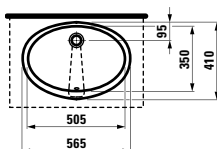

811291 LIPSY

Under-mounted washbasin, ground

565 x 410 x 220 mm

Colours: .000

Options: .000*

*without taphole, with overflow in the front