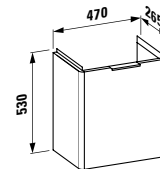

815954

Small washbasin, tap bank right

480 x 280 x 85 mm

Colours: .000 .400

Options: .104 .109

●/○

483002

Vanity unit, 1 door, right hinged, shelf left, open-sided

470 x 275 x 605 mm

Colours: .423 .463 .475 .479 .480 .999

402102 BASE

Vanity unit, 1 door, right hinged, incl. drawer organiser

470 x 265 x 530 mm

Colours: .260 .261 .262 .263 .999

862964

Combipack small washbasin 815954, tap bank right with vanity unit ,Pro', incl. space saving siphon and fastening set

480 x 280 x 690

Colours: .463 .475

Options: .104