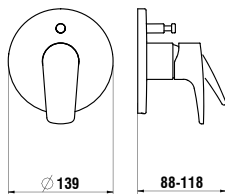

LAURIN

3212060040001

Set for concealed single lever bath mixer,
with 2-way diverter

Colours: .004

3212060040101

Set for concealed single lever bath mixer,
with 2-way diverter, with integrated vacuum breaker

Colours: .004