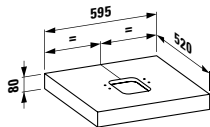

405111

Countertop, 600 mm, with centre cut-out

595 x 520 x 80 mm

Colours: .463 .519 .548