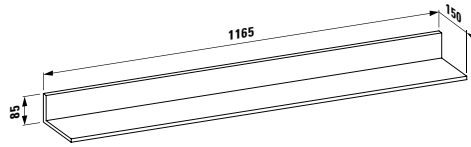

409052

Drawer element 1200, 1 drawer, with cut-out right
1200 x 500 x 430 mm

Colours: .250 .251

409246

Internal shelf for drawer element
1200 x 500 mm, with provision for a socket
1165 x 150 x 85 mm

Colours: .250 .251

409054

Drawer element 1200, 1 drawer, with cut-out left and right
1200 x 500 x 430 mm

1200 x 500 x 430 mm

Colours: .250 .251