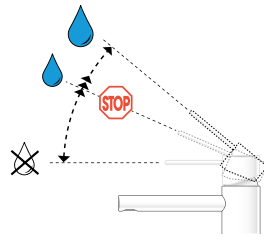

FlowControl

- A noticeable resistance is exerted by the volume restraint
- Once the volume restraint is overridden, the full volume of water is supplied

Thermostatic

Who isn't familiar with the situation? Fiddling with taps to get the temperature right before stepping into the bathtub or shower. Our user-friendly, highprecision thermostat mixers provide the answer.