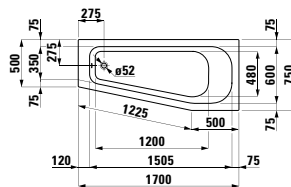

223511 SOLUTIONS

Space-saving bathtub, fitted version, right-hand corner, sanitary acrylic

1700 x 750 x 460 mm

Colours: .000

Options: .000