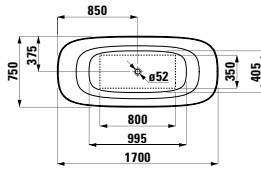

231302

Freestanding bathtub, made of Sentec solid surface

1700 x 750 x 455 (520) mm

Colours: .000

Options: .000