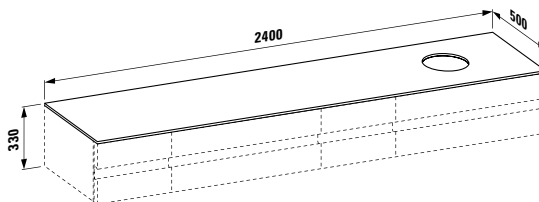

424613

Cover 2400 mm, with cut-out right,
for 2 vanity units with wide drawers right,
for bowl washbasins 818971/2/3 and 813971
2400 x 500 x 12 mm

Colours: .630 .631