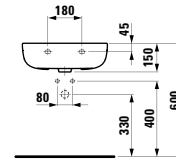

815031

Washbasin ,cloud'
450 x 410 x 140 mm

Colours: .000 .062 .072

Options: .104