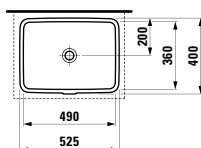

811961

Under-mounted washbasin, ground

490 x 360 x 170 mm

Colours: .000 .400

Options: .109