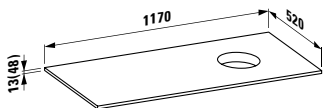

411002

Countertop, 1200 mm, with cut-out right,
13 mm thick

1170 x 520 x 13 (48) mm

Colours: .100 .101 .103