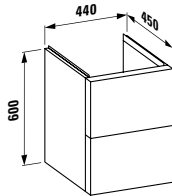

815331

Small washbasin with concealed outlet

460 x 460 x 120 mm

Colours: .000 .020 .400 .757 .759

Options: .111 .112 .158 .815

407508

Vanity unit with two drawers, incl. organiser, for handwashbasin 815331

Colours: .640 .641 .642

407502

Vanity unit, 2 drawers, incl. drawer organiser

455 x 455 x 615 mm

Colours: .631 .633 .634 .635