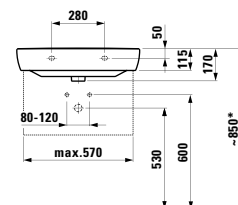

650 x 480 x 115 mm

Colours: .000 .400

Options: .104 .109 .142

●/○

483041

Vanity unit, 1 drawer

570 x 450 x 390 mm

Colours: .423 .463 .475 .999