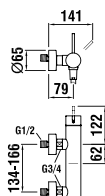

3313370044001

Wall-mounted single lever shower mixer, with one
outlet, without accessories

Colours: .004