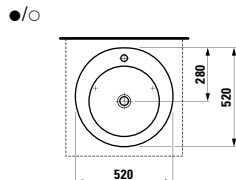

520 x 520 x 175 mm

Colours: .400

Options: .104 .109

424023

Vanity unit, 800 mm, centre cut-out, 2 drawers

800 x 500 x 330 mm

Colours: .630 .631

424121