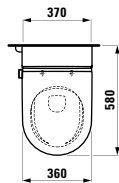

CLEANET SHOWER TOILETS

820601 NAVIA

Shower Toilet, wall-hung, rimless, washdown, incl. seat and cover removable with lowering system

894690 **