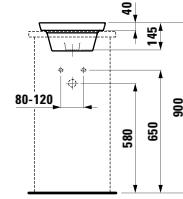

817301

Drop-in washbasin

350 x 365 x 40 (150) mm

Colours: .000 .400 .757

Options: .109 .112