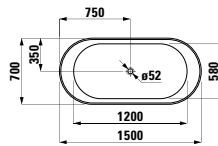

1500 x 700 x 590 mm

Colours: .000

Options: .000

294103

Neck cushion, black, self-adhesive, for curved bathtub contours, black

355 x 190 x 50

Colours: .016

Options: .000