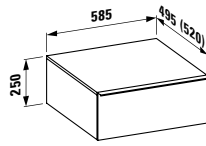

SPACE

411131

Drawer element, 600 mm, 1 drawer

585 x 496 (520) x 250 mm

Colours: .100 .101 .103 .999