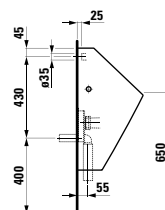

842061 CAPRINO PLUS

Siphonic urinal, internal water inlet

320 x 350 x 645 mm

Colours: .000 .400

Options: .000