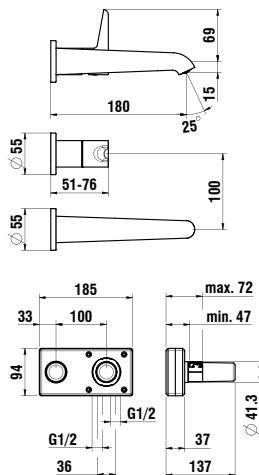

3769810002511

Concealed installation unit for Simibox 2-Point, lever right, matches Kartell by Laufen/VAL/cityplus

3799840002251

Extension set 25 mm for Simibox 2-point, matches Kartell by Laufen/VAL