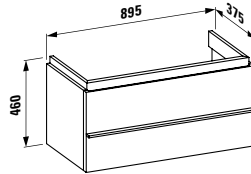

812702

Vanity washbasin, with chromed towel holder
900 x 510 x 110 mm

Colours: .000

Options: .104 .108

401251 CASE

Vanity unit, 1 drawer
895 x 375 x 460 mm

Colours: .463 .475 .519 .548 .999

401252 CASE

Vanity unit, 2 drawers
895 x 375 x 460 mm

Colours: .463 .475 .519 .548 .999

811704

Vanity washbasin, cutable to 900 mm
1200 x 510 x 110 mm

Colours: .000

Options: .104 .108 .135 .147