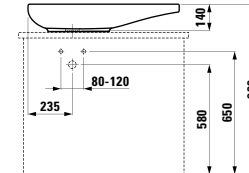

ILBAGNOALESSI ONE

818972

Bowl washbasin, with tap bank, flat, with concealed overflow, incl. ceramic waste cover

750 x 520 x 90 mm

Colours: .400

Options: .104 .109

●/○

424033

Vanity unit, 800 mm, centre cut-out, 2 drawers
800 x 500 x 330 mm

Colours: .630 .631

424131

Vanity unit, 1200 mm, cut-out left, 4 drawers
1200 x 500 x 330 mm

Colours: .630 .631

424132

Vanity unit, 1200 mm, cut-out right, 4 drawers
1200 x 500 x 330 mm

Colours: .630 .631

818973

Bowl washbasin, shelf positionable right or left, incl. ceramic waste cover

800 x 420 x 145 mm

Colours: .400

Options: .112

○

424161

Vanity unit, 1200 mm, cut-out left, 3 drawers
1200 x 500 x 330 mm

Colours: .630 .631

424162

Vanity unit, 1200 mm, cut-out right, 3 drawers
1200 x 500 x 330 mm

Colours: .630 .631

424261

Vanity unit, 1600 mm, cut-out left, 4 drawers
1600 x 500 x 330 mm

Colours: .630 .631

424262

Vanity unit, 1600 mm, cut-out right, 4 drawers
1600 x 500 x 330 mm

Colours: .630 .631