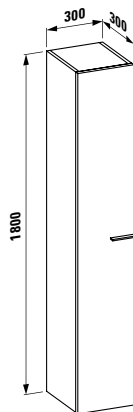

KARTELL BY LAUFEN

408151

Tall cabinet with 1 door, left hinged
300 x 300 x 1800 mm

Colours: .631 .633 .634 .635