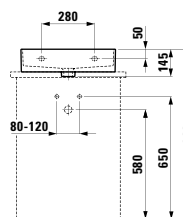

407801

Drawer element, 600 mm, 1 drawer, with cut-out variants for washbasins 816332, 815331, 812331 (custom order via order form)
595 x 455 x 415 mm

Colours: .631 .633 .634 .635

407851

Drawer element, 900 mm, 1 drawer, with cut-out variants for washbasins 816332, 816333, 810334, 810335, 815331, 812331, 812332 (custom order via order form)
895 x 455 x 415 mm

Colours: .631 .633 .634 .635