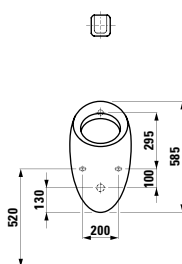

ILBAGNOALESSI ONE

840971

Siphonic urinal, internal water inlet,
version for cover

325 x 290 x 585 mm

Colours: .400

Options: .000

894971

Cover for urinal

Colours: .000

Options: .000

840975

Siphonic urinal, internal water inlet,
version without cover

290 x 325 x 585 mm

Colours: .400

Options: .000

245971

Bathtub, fitted version, with centre outlet,
with frame, made of Sentec solid surface

1780 x 820 x 460 (610) mm

Colours: .000

Options: .000 .605 .615 .625

294103

Neck cushion, black, self-adhesive,
for curved bathtub contours, black

355 x 190 x 50

Colours: .016

Options: .000