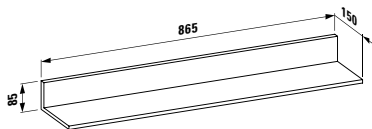

BOUTIQUE

409010

Drawer element 900, 1 drawer
900 x 500 x 430 mm

Colours: .250 .251

409242

Internal shelf for drawer element 900 x 500 mm,
with provision for a socket

865 x 150 x 85 mm

Colours: .250 .251