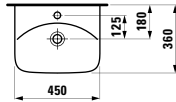

815701

Small washbasin

450 x 360 x 60 (135) mm

Colours: .000

Options: .104

401101 CASE

Vanity unit, 1 door, left hinged, with 1 glass shelf

450 x 340 x 425 mm

Colours: .463 .475 .519 .548 .999

401102 CASE

Vanity unit, 1 door, right hinged, with 1 glass shelf

450 x 340 x 425 mm

Colours: .463 .475 .519 .548 .999