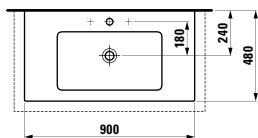

LIVING SQUARE

816433

Washbasin, cutable to 650 mm
900 x 480 x 40 (120) mm

Colours: .000

Options: .104 .108 .109 .135 .147

401261 CASE

Vanity unit, 1 drawer

895 x 475 x 455 mm

Colours: .463 .475 .519 .548 .999

401262 CASE

Vanity unit, 2 drawers, incl. drawer organiser

895 x 475 x 455 mm

Colours: .463 .475 .519 .548 .999

381433

Towel holder, chromed

855 x 70 x 75 mm

Colours: .004

816434

Drop-in washbasin, wall-mounted,
undersurface ground
900 x 480 x 40 (120) mm

Colours: .000

Options: .104 .108 .109

870433

Shelf, made from sanitary ceramic, wall-hung,
cutable to 650 mm

900 x 380 x 35 (100) mm

Colours: .000

Options: .000 .710 .711 .712

870434

Shelf, made from sanitary ceramic, wall-hung,
cutable to 650 mm

1200 x 380 x 35 (100) mm

Colours: .000

Options: .000 .710 .711 .712

490950 CASE

Towel holder for furniture, 270 mm

270 x 60 x 15 mm

Colours: .104 .105 .106