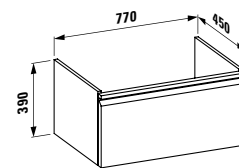

813956

Washbasin

850 x 480 x 115 mm

Colours: .000 .400

Options: .104

483061

Vanity unit, 1 drawer

770 x 450 x 390 mm

Colours: .423 .463 .475 .999

483062

Vanity unit, 1 drawer and interior drawer, incl. drawer organiser

770 x 450 x 390 mm

Colours: .423 .463 .475 .999

890956

Washbasin frame, chromed

830 x 470 x 790

Colours: .000

Options: .000