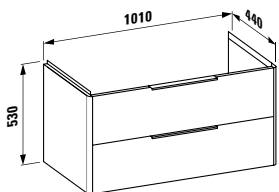

483551

Vanity unit, 1 drawer

1010 x 450 x 390 mm

Colours: .423 .463 .475 .479 .480 .999

483552

Vanity unit, 1 drawer and interior drawer, incl. drawer organiser

1010 x 450 x 390 mm

Colours: .423 .463 .475 .479 .480 .999