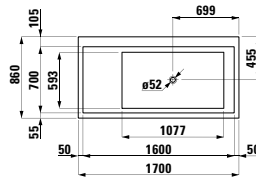

BATHTUBS WITH LIGHTING / WHIRL SYSTEMS

223335 KARTELL BY LAUFEN

Bathtub, right corner, made of Sentec solid surface, with panel, with tap bank, with slot overflow in the side at the front, with frame

1700 x 860 x 440 (590) mm

Couleurs: .000

Options: .616

294680

Neck cushion, black, self-adhesive, for straight bathtub contours, black

Couleurs: .016

224336 KARTELL BY LAUFEN

Bathtub, left corner, made of Sentec solid surface, with panel, with tap bank, with slot overflow in the side at the front

1700 x 860 x 440 (590) mm

Couleurs: .000

Options: .616