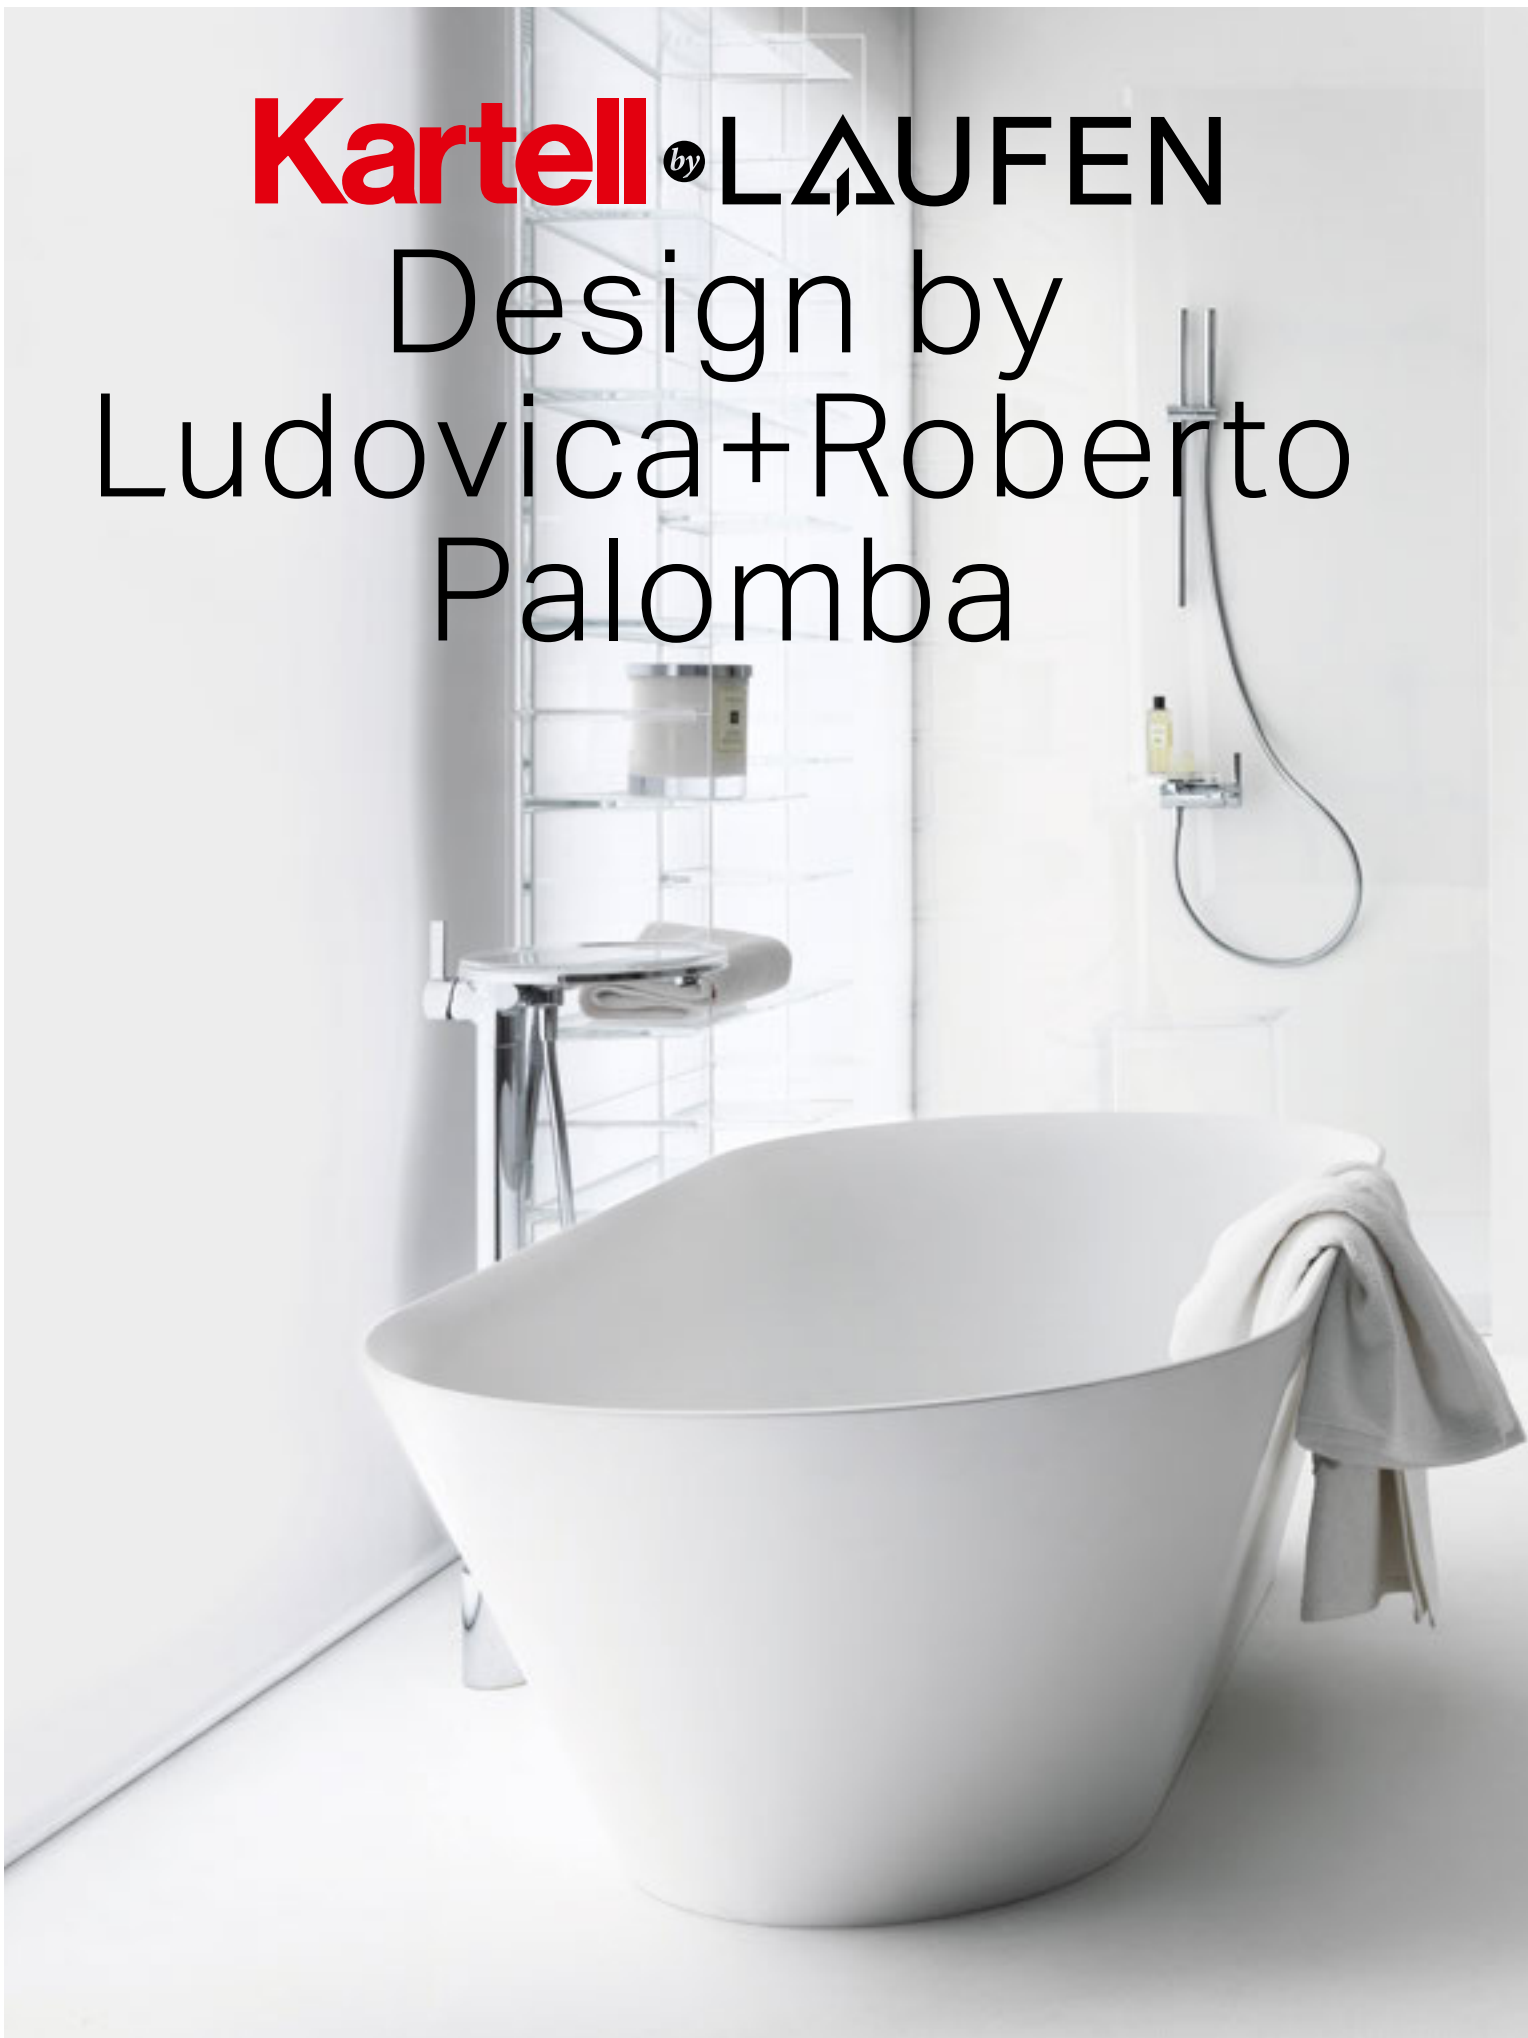

Colours **boxes**

-  **.220**
white
-  **.223**
stone grey
-  **.224**
pigeon blue

Matching mirrors
and mirror cabinets
can be found
in the FRAME 25 chapter.

Kartell by LAUFEN

Design by
Ludovica+Roberto
Palomba