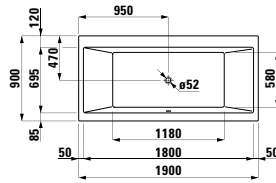

ACRYLIC BATHTUBS

234950 LAUFEN PRO

Bathtub, with centre outlet, drop-in, sanitary acrylic
1900 x 900 x 480 mm

Colours: .000

Options: .000