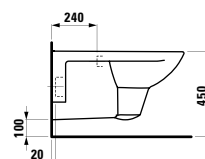

820954 PRO LIBERTY

Wall-hung WC ,liberty', washdown, with flushing rim, barrier-free

700 x 360 x 350 (450) mm

Colours: .000

Options: .000