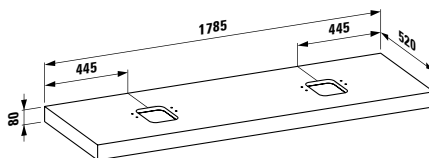

405164

Countertop, 1800 mm, with cut-out left and right

1785 x 520 x 80 mm

Colours: .463 .519 .548