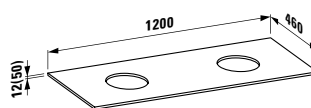

595 x 455 x 415 mm

Colours: .631 .633 .634 .635

407722

Countertop made of cultured marble, glossy white, with cut-out left for bowl washbasin 812331

1200 x 460 x 12 mm

Colours: .631

407724 Kartell by Laufen