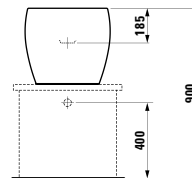

ILBAGNOALESSI ONE

811973

High bowl washbasin, without overflow, incl. ceramic waste cover

450 x 450 x 400 mm

Colours: .400

Options: .109