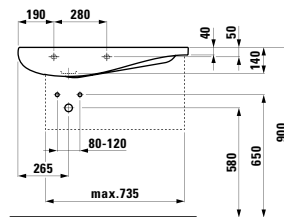

ILBAGNOALESSI ONE

814975

Vanity washbasin, shelf right,
with concealed overflow,
incl. ceramic waste cover

900 x 500 x 165 mm

Colours: .400

Options: .104 .109

●/○

424470

Vanity unit, 2 drawers

730 x 320 x 475 mm

Colours: .630 .631

814976

Vanity washbasin, shelf left,
with concealed overflow,
incl. ceramic waste cover

900 x 500 x 165 mm

Colours: .400

Options: .104 .109

●/○