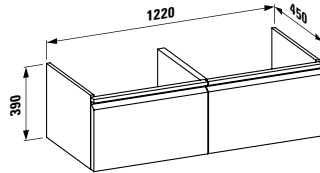

LAUFEN PRO A

814967

Double washbasin
1300 x 480 x 115 mm

Colours: .000 .400

Options: .104 .109

●/○