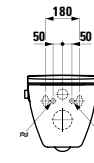

Connection with commercially available installation systems

894690

Adapter plate for shower toilet installation with connections above 9 cm outside of centre

450 x 450 x 25 mm

Colours: .000