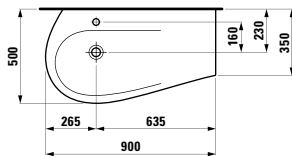

ILBAGNOALESSI ONE

814975

Vanity washbasin, shelf right,
with concealed overflow,
incl. ceramic waste cover

900 x 500 x 165 mm

Colours: .400

Options: .104 .109

●/○

424470

Vanity unit, 2 drawers

730 x 320 x 475 mm

Colours: .630 .631

814976

Vanity washbasin, shelf left,
with concealed overflow,
incl. ceramic waste cover

900 x 500 x 165 mm

Colours: .400

Options: .104 .109

●/○