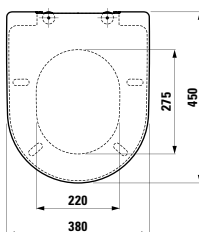

896950

WC seat and cover, removable, stainless steel hinges

Colours: .000

Options: .000

896951

WC seat and cover, removable, with lowering system, stainless steel hinges

Colours: .000

Options: .000