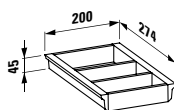

495401

Organiser ,small', for vanity unit, lacquered matt white

200 x 274 x 45 mm

Colours: .631