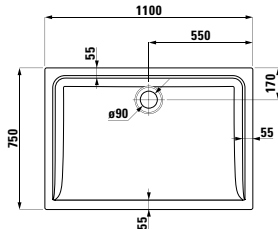

854952 MERANO

Shower tray, rectangular, sanitary ceramic,
flat (45 mm)

1100 x 750 x 65

Colours: .000 .600

Options: .000