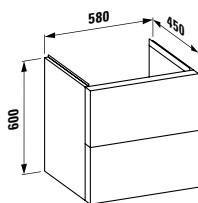

895 x 455 x 415 mm

Colours: .631 .633 .634 .635

KARTELL BY LAUFEN

810334

Washbasin, shelf right,
with concealed outlet

600 x 460 x 120 mm

Colours: .000 .020 .400 .757 .759

Options: .111 .112 .158 .815