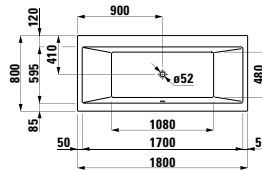

232956

Bathtub, with centre outlet for left-hand corner with panel, version right, sanitary acrylic

1800 x 800 x 460 (620)

Colours: .000

Options: .000