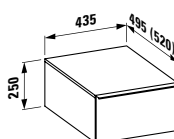

411101

Drawer element, 450 mm, 1 drawer

435 x 495 (520) x 250 mm

Colours: .100 .101 .103 .999