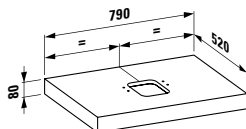

405121

Countertop, 800 mm, with centre cut-out

790 x 520 x 80 mm

Colours: .463 .519 .548