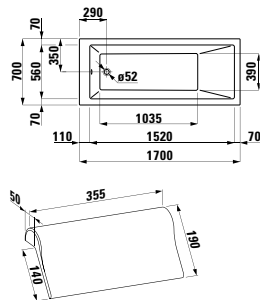

ACRYLIC BATHTUBS

230950 LAUFEN PRO

Bathtub, drop-in version, sanitary acrylic

1700 x 700 x 460 mm

Colours: .000

Options: .000

294680

Neck cushion, black, self-adhesive, for straight bathtub contours, black

312 x 122 x 50 mm

Colours: .016