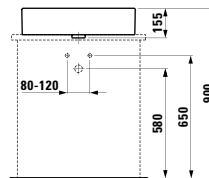

LIVING CITY

811432

Bowl washbasin, with tap bank

600 x 425 x 140 mm

Colours: .000

Options: .104 .108 .109