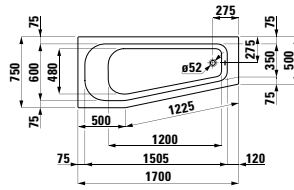

ACRYLIC BATHTUBS

223521 SOLUTIONS

Space-saving bathtub, fitted version,
left-hand corner, sanitary acrylic

1700 x 750 x 620

Colours: .000

Options: .000