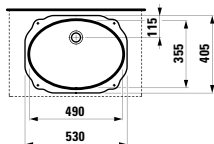

811191 BIROVA

Under-mounted washbasin, ground

490 x 355 x 200 mm

Colours: .000

Options: .000*

*without taphole, with overflow