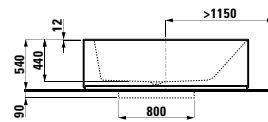

294680

Neck cushion, black, self-adhesive, for straight bathtub contours, black

312 x 122 x 50 mm

Colours: .016

226332 KARTELL BY LAUFEN

Freestanding bathtub, made of Sentec solid surface

1715 x 815 x 450 (520) mm

Colours: .000

Options: .000