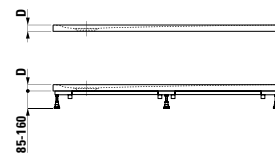

A / mm	B / mm	C / mm	D / mm
210950	800	800	400	29
210956	900	900	450	30
211952	1000	1000	500	33
211958	1200	1200	600	33