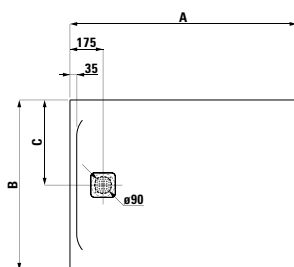

MARBOND BATHTUBS AND SHOWER TRAYS

Shower tray, made of Marbond composite material, super flat, rectangular, outlet at short side

- **210951** 1000 x 800 x 33 mm
- **210957** 1000 x 900 x 33 mm
- **212954** 1100 x 800 x 33 mm
- **212955** 1100 x 900 x 33 mm
- **210952** 1200 x 800 x 33 mm
- **210958** 1200 x 900 x 33 mm
- **211953** 1200 x 1000 x 33 mm
- **214951** 1700 x 750 x 46 mm
- **214953** 1700 x 800 x 46 mm
- **214959** 1800 x 750 x 46 mm
- **211959** 1800 x 800 x 46 mm

Colours: .000 .077 .078

Options: .000

Order no.	A / mm	B / mm	C / mm	D / mm
21095.1	1000	800	400	33
21095.7	1000	900	450	33
21295.4	1100	800	400	33
21295.5	1100	900	450	33
21095.2	1200	800	400	33
21095.8	1200	900	450	33
21195.3	1200	1000	500	33

Shower tray, made of Marbond composite material, super flat, rectangular, outlet at long side

- **215954** 1400 x 700 x 30 mm
- **210953** 1400 x 800 x 30 mm
- **210959** 1400 x 900 x 30 mm
- **211954** 1400 x 1000 x 30 mm
- **213956** 1600 x 700 x 32 mm
- **213957** 1600 x 750 x 32 mm
- **210954** 1600 x 800 x 32 mm
- **211950** 1600 x 900 x 33 mm
- **211955** 1600 x 1000 x 33 mm
- **214956** 1800 x 700 x 33 mm
- **214958** 1800 x 750 x 33 mm
- **210955** 1800 x 800 x 33 mm
- **211951** 1800 x 900 x 34 mm
- **211956** 1800 x 1000 x 34 mm
- **215953** 2000 x 900 x 36 mm
- **211957** 2000 x 1000 x 36 mm

Colours: .000 .077 .078

Options: .000