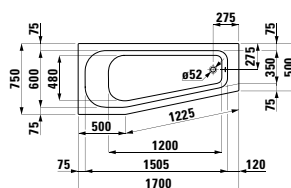

223520 SOLUTIONS

Space-saving bathtub, drop-in version, left-hand corner, sanitary acrylic

1700 x 750 x 460 mm

Colours: .000

Options: .000