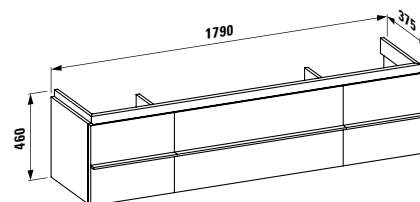

1790 x 375 x 460 mm

Colours: .463 .475 .519 .548 .999

401402 CASE

Vanity unit, 2 drawers and 2 doors,
with 2 glass shelves

1790 x 375 x 460 mm

Colours: .463 .475 .519 .548 .999

PALACE

813706