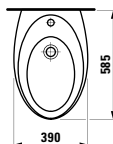

830971

Wall-hung bidet, with concealed overflow, incl. ceramic waste cover

585 x 390 x 355 (430) mm

Colours: .400

Options: .304