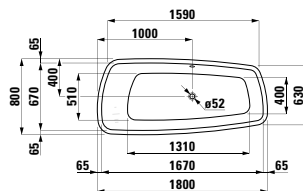

294103

Neck cushion, black, self-adhesive,
for curved bathtub contours, black

355 x 190 x 50

Colours: .016

Options: .000

243800

Bathtub, drop-in version, rim 80 mm,
sanitary acrylic

1800 x 800 x 455 mm

Colours: .000

Options: .000