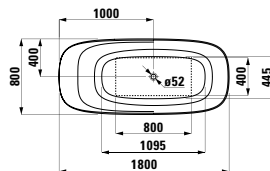

294103

Neck cushion, black, self-adhesive, for curved
bathtub contours, black

355 x 190 x 50

Colours: .016

Options: .000

230282 VAL

Freestanding bathtub, made of Sentec solid surface,
with integrated overflow and feet
1600 x 750 x 450 (520) mm

Colours: .000

Options: .000