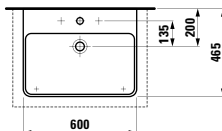

LAUFEN PRO S

810963

Washbasin

600 x 465 x 95 mm

Colours: .000 .400

Options: .104 .108 .109 .142 .156

483371

Vanity unit, 1 drawer

570 x 450 x 390 mm

Colours: .423 .463 .475 .479 .480 .999

483372

Vanity unit, 1 drawer and interior drawer,
incl. drawer organiser

570 x 450 x 390 mm

Colours: .423 .463 .475 .479 .480 .999

402232 BASE

Vanity unit, 2 drawers, incl. drawer organiser

570 x 440 x 530 mm

Colours: .260 .261 .262 .263 .999

816963

Washbasin, undersurface ground

600 x 465 x 95 mm

Colours: .000 .400

Options: .104 .108 .109 .142 .156