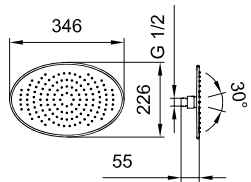

3679810044101

Oval rain shower head, 226 x 346 mm

Colours: .004