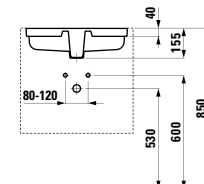

812431 LIVING CITY

Under-mounted washbasin, rectangular, ground
490 x 310 x 155 mm

Colours: .000

Options: .109 .155

●/○