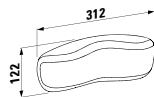

294103

Neck cushion, black, self-adhesive, for curved bathtub contours, black

355 x 190 x 50

Colours: .016

Options: .000

Shower tray, made of Marbond composite material, super flat, square, outlet at side

210950 800 x 800 x 29 mm

210956 900 x 900 x 30 mm

210952 1000 x 1000 x 33 mm

210958 1200 x 1200 x 33 mm

Colours: .000 .077 .078

Options: .000