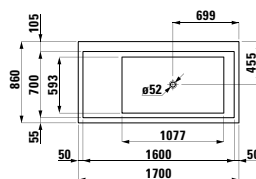

294680

Neck cushion, black, self-adhesive, for straight bathtub contours, black

312 x 122 x 50 mm

Colours: .016