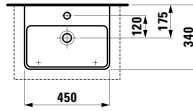

816961

Small washbasin, undersurface ground

450 x 340 x 85 mm

Colours: .000 .400

Options: .104 .109 .142 .156

●/○