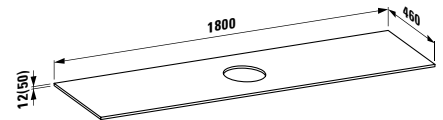

812332

Bowl washbasin with tap bank,
with concealed outlet

750 x 350 x 120 mm

Colours: .000 .020 .400 .757 .759

Options: .111 .112 .158

407731

Countertop made of cultured marble,
glossy white, with centre cut-out for bowl
washbasin 812332

1200 x 460 x 12 mm

Colours: .631

407732

Countertop made of cultured marble,
glossy white, with cut-out left for bowl
washbasin 812332

1200 x 460 x 12 mm

Colours: .631

407733

Countertop made of cultured marble,
glossy white, with cut-out right for bowl
washbasin 812332

1200 x 460 x 12 mm

Colours: .631

407791

Countertop made of cultured marble,
glossy white, with centre cut-out for bowl
washbasin 812332

1800 x 460 x 12 mm

Colours: .631

407792

Countertop made of cultured marble,
glossy white, with cut-out left for bowl
washbasin 812332

1800 x 460 x 12 mm

Colours: .631

407793

Countertop made of cultured marble,
glossy white, with cut-out right for bowl
washbasin 812332

1800 x 460 x 12 mm

Colours: .631

407794

Countertop made of cultured marble,
glossy white, with cut-out left and right
for bowl washbasin 812332

1800 x 460 x 12 mm

Colours: .631

407851

Drawer element, 900 mm, 1 drawer,
with cut-out variants for washbasins 816332,
816333, 810334, 810335, 815331, 812331,
812332 (custom order via order form)

895 x 455 x 415 mm

Colours: .631 .633 .634 .635

820336

Wall-hung WC, washdown, rimless
545 x 370 x 285 (430) mm

Colours: .000 .020 .400 .757 .759

Options: .000