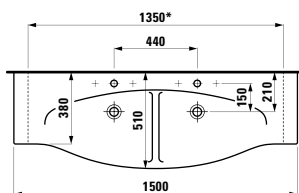

PALACE

813706

Double vanity washbasin, cutable to 1350 mm
1500 x 510 x 110 mm

Colours: .000

Options: .104 .108 .135 .147