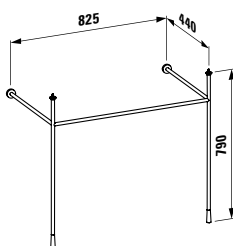

407552

Vanity unit, 2 drawers, incl. drawer organiser
595 x 455 x 615 mm

Colours: .631 .633 .634 .635