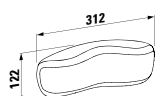

294103

Neck cushion, black, self-adhesive, for curved bathtub contours, black

355 x 190 x 50

Colours: .016

Options: .000