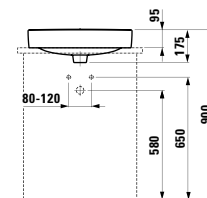

812952

Bowl washbasin, with tap bank

550 x 380 x 95 mm

Colours: .000 .400

Options: .104 .109

●/○