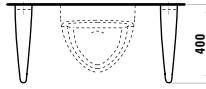

URINALS

847600 RION

Ceramic urinal divider

400 x 90 x 720 mm

Colours: .000

Options: .000

Matching installation systems can be found in the LIS chapter.