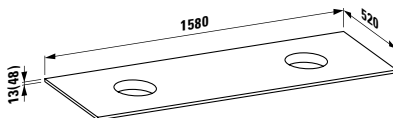

411054

Countertop, 1600 mm, with cut-out left and right,
13 mm thick

1580 x 520 x 13 (48) mm

Colours: .100 .101 .103