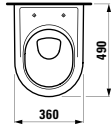

820952

Wall-hung WC 'compact', washdown, with flushing rim

490 x 360 x 350 (400) mm

Colours: .000 .049 .400

Options: .000