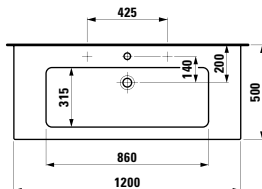

washbasin only available in color .000

483105 CASE

Set of adjustable feet (2 pieces), height 293 mm, anodized aluminium surface

293 mm

Colours: .004

490950 CASE

Towel holder for furniture, 270 mm

270 x 60 x 15 mm