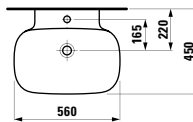

810302

Washbasin
560 x 450 x 120 mm

Colours: .000 .400 .757

Options: .104 .109 .111 .112