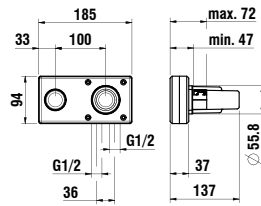

SIMIBOX & ROUGH-IN SETS

3769810003511

Concealed installation unit for Simibox 2-Point, lever right, matches twinplus

3799840002351

Extension set 25 mm for Simibox 2-point, matches twinprime/twinplus