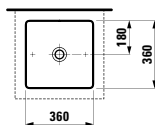

811433 LIVING SAPHIRKERAMIK

Bowl washbasin, square

360 x 360 x 130 mm

Colours: .000 .400 .757

Options: .112