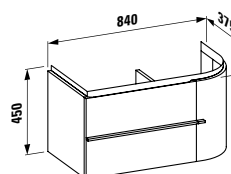

Colours: .004

Options: .000

PALACE

816701

Washbasin, shelf left, cutable to 800 mm

900 x 460 x 65 (145) mm

Colours: .000

Options: .104 .108 .135