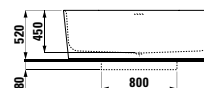

292340

Backrest, light grey

400 x 90 x 640 mm

Colours: .087