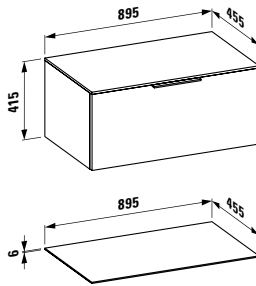

407850

Drawer element, 900 mm, 1 drawer

895 x 455 x 415 mm

Colours: .631 .633 .634 .635

407870

Glass top, 900 mm,
option for drawer element 407850

895 x 455 x 6 mm

Colours: .631 .633 .634 .635