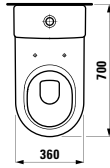

824955

Floorstanding WC ,comfort', close-coupled, washdown, with flushing rim, outlet horizontal or vertical

700 x 360 x 480 (460) mm

Colours: .000 .049 .400

Options: .000 .231

826951

Cistern, rear water inlet (centre)
380 x 175 x 360 mm

Colours: .000 .049

Options: .871

826952

Cistern, side water inlet (left or right)

380 x 175 x 360 mm

Colours: .000 .049

Options: .872

826953

Cistern, side water inlet bottom left

380 x 175 x 360 mm

Colours: .000 .049

Options: .873

824956

Floorstanding WC, close-coupled, washdown, with flushing rim, outlet horizontal

670 x 360 x 420 (400) mm

Colours: .000 .049 .400

Options: .000