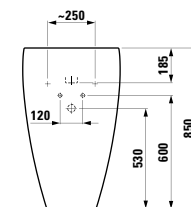

811971

Washbasin with integrated pedestal,
with wall connection, with concealed overflow,
incl. ceramic waste cover
520 x 530 x 850 mm

Colours: .400

Options: .104 .109

●/○