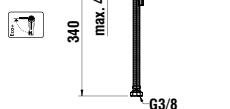

3113880041301

Column single lever basin mixer, projection 190 mm, Eco+, fixed spout, without pop-up waste

Colours: .004