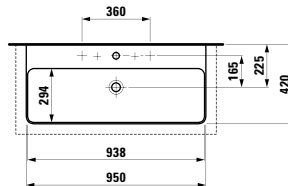

810287

Washbasin

950 x 420 x 115 mm

Colours: .000 .400 .757

Options: .104 .107 .108 .109 .111 .112 .115 .158

410202 SPACE

Vanity unit, 2 drawers

935 x 410 x 520 mm

Colours: .100 .101 .103 .999

402412 BASE

Vanity unit, 2 drawers, incl. drawer organiser

930 x 390 x 530 mm

Colours: .260 .261 .262 .263 .999

816287

Washbasin, undersurface ground

950 x 420 x 115 mm

Colours: .000 .400 .757

Options: .104 .107 .108 .109 .111 .112 .115 .158

810289

Washbasin

1200 x 420 x 115 mm

Colours: .000 .400 .757

Options: .104 .107 .109 .111 .112 .115

410222 SPACE

Vanity unit, 2 drawers

1185 x 410 x 520 mm

Colours: .100 .101 .103 .999

402472 BASE

Vanity unit, 2 drawers, incl. drawer organiser

1180 x 390 x 530 mm

Colours: .260 .261 .262 .263 .999

812281

Bowl washbasin, with semi-wet area and tap bank

500 x 400 x 125 mm

Colours: .000 .400 .757

Options: .104 .109 .111 .112