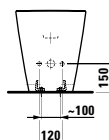

223335

Bathtub, right corner, made of Sentec solid surface, with panel, with tap bank, with slot overflow in the side at the front, with frame

1700 x 860 x 440 (590) mm

Colours: .000

Options: .616

294680

Neck cushion, black, self-adhesive, for straight bathtub contours, black