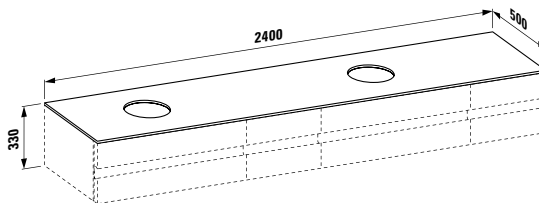

ILBAGNOALESSI ONE

424604

Cover 2400 mm, with cut-out left and right,
for 2 vanity units with wide drawers left,
for bowl washbasins 818971/2/3 and 813971
2400 x 500 x 12 mm

Colours: .630 .631