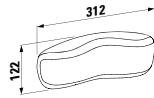

2030 x 1020 x 460 (575) mm

Colours: .000

Options: .000

294103

Neck cushion, black, self-adhesive, for curved bathtub contours, black

355 x 190 x 50

Colours: .016

Options: .000