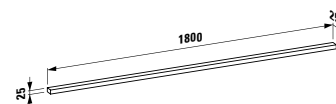

447552

LED light element, horizontal, with switch, 1800 mm

1800 x 25 x 25 mm

447571

LED light element, vertical, for 600-1800 mirrors

700 x 25 x 25 mm

447572

LED light element, vertical, for 600-1800 mirrors

700 x 25 x 25 mm