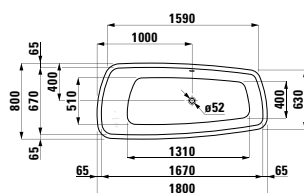

294103

Neck cushion, black, self-adhesive, for curved bathtub contours, black

355 x 190 x 50

Colours: .016

Options: .000