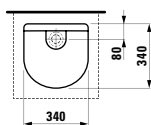

410 x 380 x 900 mm

Colours: .000 .400 .757

Options: .112

812340

Bowl washbasin, incl. ceramic waste cover

340 x 340 x 130 mm

Colours: .000 .400 .757

Options: .112