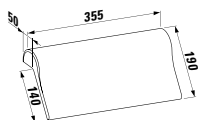

294680

Neck cushion, black, self-adhesive, for straight bathtub contours, black

312 x 122 x 50 mm

Colours: .016