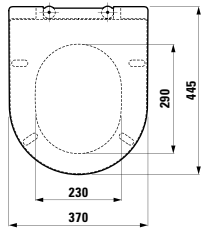

891951

WC seat and cover, removable, with lowering system

Colours: .000 .049

Options: .300