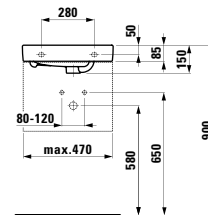

815954

Small washbasin, tap bank right

480 x 280 x 85 mm

Colours: .000 .400

Options: .104 .109

●/○

483002

Vanity unit, 1 door, right hinged, shelf left, open-sided

470 x 275 x 605 mm

Colours: .423 .463 .475 .479 .480 .999

402102 BASE

Vanity unit, 1 door, right hinged, incl. drawer organiser

470 x 265 x 530 mm

Colours: .260 .261 .262 .263 .999

862964

Combipack small washbasin 815954, tap bank right with vanity unit ,Pro', incl. space saving siphon and fastening set

480 x 280 x 690

Colours: .463 .475

Options: .104