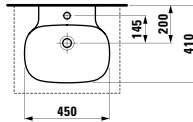

816300

Small washbasin, undersurface ground
450 x 410 x 120 mm

Colours: .000 .400 .757

Options: .104 .109 .111 .112