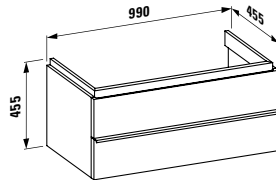

818437

Washbasin

1000 x 460 x 140 mm

Colours: .000

Options: .104 .107 .108 .109

401281 CASE

Vanity unit, 1 drawer

990 x 455 x 455 mm

Colours: .463 .475 .519 .548 .999