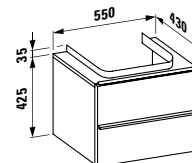

810701

Washbasin

550 x 460 x 65 (145) mm

Colours: .000

Options: .104 .108

401151 CASE

Vanity unit, 1 drawer

550 x 430 x 425 mm

Colours: .463 .475 .519 .548 .999

401152 CASE

Vanity unit, 2 drawers, incl. drawer organiser

550 x 430 x 425 mm

Colours: .463 .475 .519 .548 .999