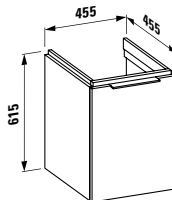

407501

Vanity unit, 1 drawer and internal shelf, incl. drawer organiser

455 x 455 x 615 mm

Colours: .631 .633 .634 .635

407801

Drawer element, 600 mm, 1 drawer, with cut-out variants for washbasins 816332, 815331, 812331 (custom order via order form)

595 x 455 x 415 mm

Colours: .631 .633 .634 .635