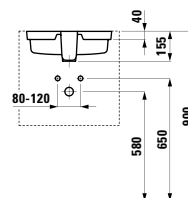

813438 LIVING CITY

Under-mounted washbasin
400 x 400 x 155 mm

Colours: .000

Options: .109 .155

●/○