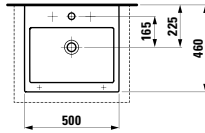

817432

Washbasin, undersurface ground

500 x 460 x 140 mm

Colours: .000

Options: .104 .108 .109