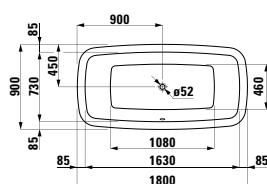

294103

Neck cushion, black, self-adhesive, for curved bathtub contours, black

355 x 190 x 50

Colours: .016

Options: .000