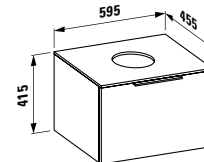

407501

Vanity unit, 1 drawer and internal shelf, incl. drawer organiser

455 x 455 x 615 mm

Colours: .631 .633 .634 .635

407801

Drawer element, 600 mm, 1 drawer, with cut-out variants for washbasins 816332, 815331, 812331 (custom order via order form)

595 x 455 x 415 mm

Colours: .631 .633 .634 .635