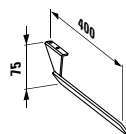

381707

Towel holder for the left-hand side, chromed, matches washbasins 810702, 810703, 810704, 810708, 816706

Colours: .004

Options: .000

PALACE

811702

Vanity washbasin
900 x 510 x 110 mm

Colours: .000