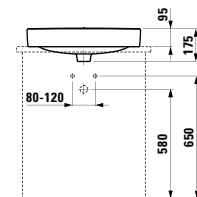

812953 LAUFEN PRO S

Bowl washbasin, with tap bank

600 x 380 x 95 mm

Colours: .000 .400

Options: .104 .109