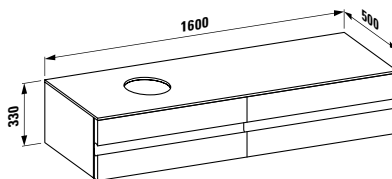

424162

Vanity unit, 1200 mm, cut-out right, 3 drawers
1200 x 500 x 330 mm

Colours: .630 .631