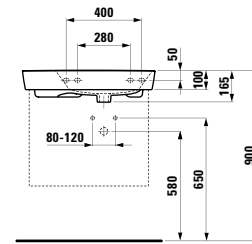

817541

Countertop washbasin, shelf left

700 x 465 x 165 mm

Colours: .000

Options: .104 .109 .111 .112

●/○

425182

Vanity unit, 2 drawers, incl. drawer organiser, matching washbasin 817541

655 x 395 x 565 mm

Colours: .264 .265 .463 .475

817542

Countertop washbasin, shelf right

700 x 465 x 165 mm

Colours: .000

Options: .104 .109 .111 .112

●/○