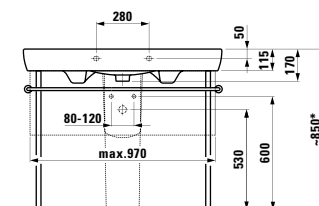

813958

Washbasin

1050 x 480 x 115 mm

Colours: .000 .400

Options: .104

483071

Vanity unit, 1 drawer

970 x 450 x 390 mm

Colours: .423 .463 .475 .999

483072

Vanity unit, 1 drawer and interior drawer, incl. drawer organiser

970 x 450 x 390 mm

Colours: .423 .463 .475 .999

890958

Washbasin frame, chromed

1005 x 470 x 790

Colours: .000

Options: .000