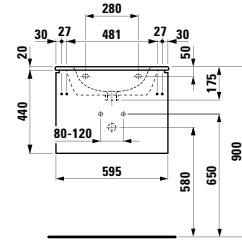

860961

Combipack 600 mm, washbasin ,slim' with vanity unit ,Pro' with drawer

600 x 500 x 460 mm

Colours: .423 .463 .475 .479 .480

Options: .104

washbasin only available in color .000