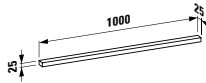

447406

Mirror with aluminium frame, 1000 mm

1000 x 25 x 700 mm

Colours: .144

447511

LED light element, horizontal, 1000 mm

1000 x 25 x 25 mm