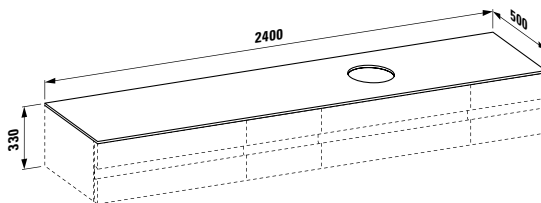

424603

Cover 2400 mm, with cut-out right, for 2 vanity units with wide drawers left, for bowl washbasins 818971/2/3 and 813971

2400 x 500 x 12 mm

Colours: .630 .631