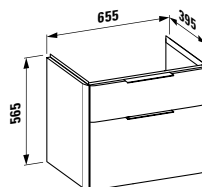

425192

Vanity unit, 2 drawers, incl. drawer organiser, matching washbasin 817542

655 x 395 x 565 mm

Colours: .264 .265 .463 .475