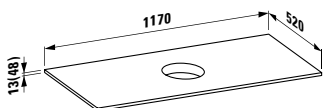

411003

Countertop, 1200 mm, with centre cut-out,
13 mm thick

1170 x 520 x 13 (48) mm

Colours: .100 .101 .103