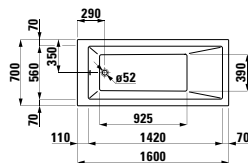

233950

Bathtub, drop-in version, sanitary acrylic

1600 x 700 x 460 mm

Colours: .000

Options: .000