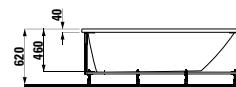

230955

Bathtub for right-hand corner with panel, version left, sanitary acrylic

1700 x 700 x 460 (620)

Colours: .000

Options: .000