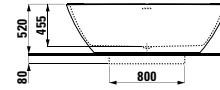

231302

Freestanding bathtub, made of Sentec solid surface

1700 x 750 x 455 (520) mm

Colours: .000

Options: .000