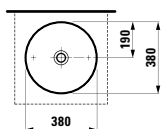

811435 LIVING SAPHIRKERAMIK

Bowl washbasin, round

380 x 380 x 130 mm

Colours: .000 .400 .757

Options: .112