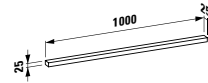

447512

LED light element, horizontal, with switch, 1000 mm

1000 x 25 x 25 mm