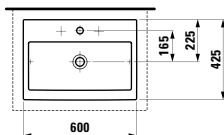

LIVING CITY

811432

Bowl washbasin, with tap bank

600 x 425 x 140 mm

Colours: .000

Options: .104 .108 .109