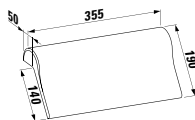

233950 LAUFEN PRO

Bathtub, drop-in version, sanitary acrylic

1600 x 700 x 460 mm

Colours: .000

Options: .000

294680

Neck cushion, black, self-adhesive, for straight bathtub contours, black

312 x 122 x 50 mm

Colours: .016