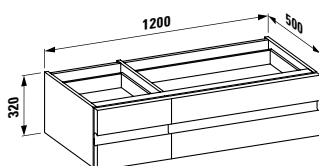

424180

Vanity unit, 1200 mm, use only in combination
with a top, 4 drawers with wide drawers on the right
1200 x 500 x 330 mm

Colours: .630 .631