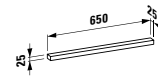

447482

LED light element, horizontal, with switch,

650 mm

650 x 25 x 25 mm