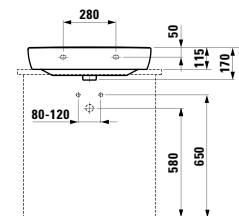

817953 LAUFEN PRO A

Washbasin, undersurface ground

650 x 480 x 115 mm

Colours: .000 .400

Options: .104