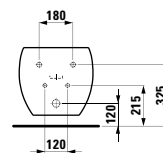

830971

Wall-hung bidet, with concealed overflow, incl. ceramic waste cover

585 x 390 x 355 (430) mm

Colours: .400

Options: .304