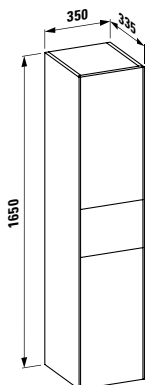

402721

Tall cabinet, 2 doors, left hinged, 1 drawer,
4 glass shelves, design matches combipacks

350 x 335 x 1650 mm

Colours: .260 .261 .262 .263 .999