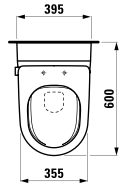

CLEANET SHOWER TOILETS

820691 RIVA

Shower toilet, wall-hung, washdown, without flushing rim, incl. WC seat and cover, removable, with lowering system incl. remote control with touch screen

Technical details:

- Rated voltage 220 – 240 V, 50/60 Hz
- Power consumption in use max. 1400 W
- Power consumption in standby (boiler at ECO or OFF, LED display OFF) < 1 W
- Protection rating IPX4
- Protection class I
- Direct connection by NYM cable possible
- Operating temperature range +5 – +40 °C
- Water flow pressure range 0.1 – 1 MPa
- Flow rate ca. 4.3L/min, Power mode ca. 5.6 l/min, lady shower ca. 2.5 l/min
- Shower 7 pressure levels
- Shower 7 temperature levels
- Shower duration range 15 – 20 – 25 sec
- Drinking water standards EN 1717

600 x 395 x 330 mm

Colours: .400 .757

Options: .000

Connection with Laufen installation system LIS CW2