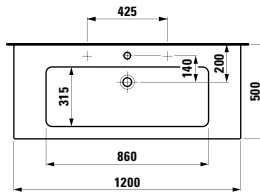

860967

Combipack 1200 mm, washbasin ,slim'
with vanity unit ,Pro' with drawer

1200 x 500 x 460 mm

Colours: .423 .463 .475 .479 .480

Options: .104 .107

washbasin only available in color .000