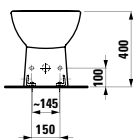

832951

Floorstanding bidet (option 304: with 1 centred tap hole, without lateral holes for water inlet)

580 x 360 x 400 mm

Colours: .000 .049 .400

Options: .304