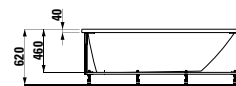

231955

Bathtub for right-hand corner with panel, version left, sanitary acrylic

1700 x 750 x 460 (620)

Colours: .000

Options: .000