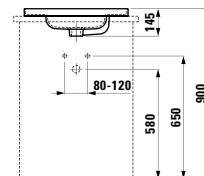

817281

Drop-in washbasin, with semi-wet area and tap bank

550 x 360 x 40 (145) mm

Colours: .000 .400 .757

Options: .105 .106 .109 .112 .113 .114