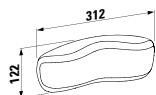

PALOMBA COLLECTION

231800

Freestanding bathtub, with panel and centre outlet, sanitary acrylic

1800 x 900 x 455 (600) mm

Colours: .000

Options: .000

294103

Neck cushion, black, self-adhesive, for curved bathtub contours, black