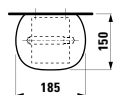

870970

Ceramic toilet roll holder
185 x 150 x 110 mm

Colours: .000

Options: .000*

*screwed (screws included)