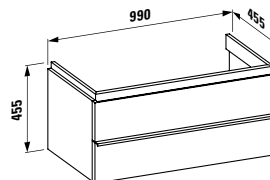

LIVING CITY

818431

Washbasin, shelf left
1000 x 460 x 140 mm

Colours: .000

Options: .104 .108 .109 .135

401281 CASE

Vanity unit, 1 drawer
990 x 455 x 455 mm

Colours: .463 .475 .519 .548 .999

401282 CASE

Vanity unit, 2 drawers
990 x 455 x 455 mm

Colours: .463 .475 .519 .548 .999