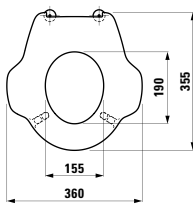

891031

WC seat and cover, removable, with lowering system,
stainless steel hinges

Colours: .062 .072 .300

Options: .000