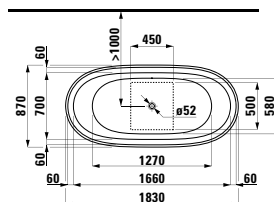

292340

Backrest, light grey

400 x 90 x 640 mm

Colours: .087