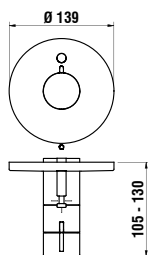

UNIVERSAL FAUCETS

3236260040001 TWINPLUS

Set for concealed thermostatic bath mixer, with 2-way diverter

Colours: .004

3799840040501

Extension ring ,twin' 15 mm, matches round set 15 mm

Colours: .004

3799840040601

Extension ring ,twin' 30 mm, matches round set 30 mm

Colours: .004

3236260040101 TWINPLUS

Set for concealed thermostatic bath mixer, with 2-way diverter, with integrated vacuum breaker

Colours: .004