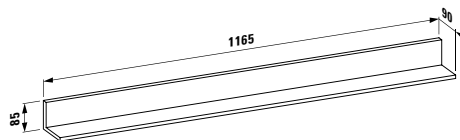

409032

Drawer element 1200, 1 drawer, with cut-out right
1200 x 380 x 360 mm

Colours: .250 .251

409245

Internal shelf for drawer element
1200 x 380 mm, with provision for a socket
1165 x 90 x 85 mm

Colours: .250 .251