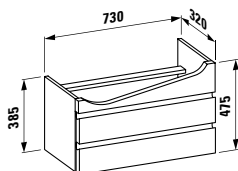

ILBAGNOALESSI ONE

814975

Vanity washbasin, shelf right,
with concealed overflow,
incl. ceramic waste cover

900 x 500 x 165 mm

Colours: .400

Options: .104 .109

●/○

424470

Vanity unit, 2 drawers

730 x 320 x 475 mm

Colours: .630 .631

814976

Vanity washbasin, shelf left,
with concealed overflow,
incl. ceramic waste cover

900 x 500 x 165 mm

Colours: .400

Options: .104 .109

●/○