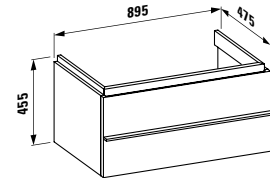

401262 CASE

Vanity unit, 2 drawers, incl. drawer organiser

895 x 475 x 455 mm

Colours: .463 .475 .519 .548 .999