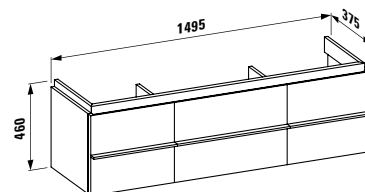

401352 CASE

Vanity unit, 2 drawers and 2 doors,
with 2 glass shelves

1495 x 375 x 460 mm

Colours: .463 .475 .519 .548 .999

811708

Vanity washbasin, cutable to 900 mm
1800 x 510 x 110 mm

Colours: .000

Options: .104 .108 .135 .147