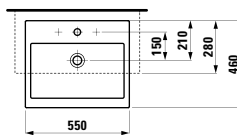

813432

Semi-recessed washbasin, rectangular

550 x 460 x 140 mm

Colours: .000

Options: .104 .108 .109

●/●●●/○