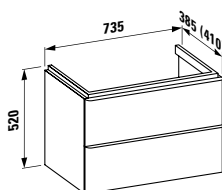

810285

Washbasin

750 x 420 x 115 mm

Colours: .000 .400 .757

Options: .104 .108 .109 .111 .112 .158

410182 SPACE

Vanity unit, 2 drawers

735 x 410 x 520 mm

Colours: .100 .101 .103 .999