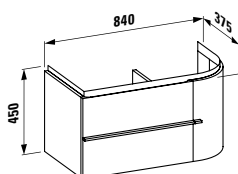

Colours: .004

Options: .000

PALACE

816701

Washbasin, shelf left, cutable to 800 mm

900 x 460 x 65 (145) mm

Colours: .000

Options: .104 .108 .135