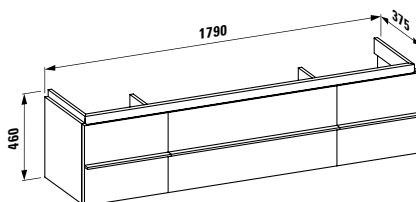

Colours: .000

Options: .104 .108 .135 .147

812708

Vanity washbasin, cutable to 900 mm,
with chromed towel holder
1800 x 510 x 110 mm

Colours: .000

Options: .104 .108 .135 .147

401401 CASE

Vanity unit, 1 drawer and 2 doors,
with 2 glass shelves