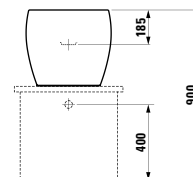

811973 ILBAGNOALESSI ONE

High bowl washbasin, without overflow, incl. ceramic waste cover

450 x 450 x 400 mm

Colours: .400

Options: .109