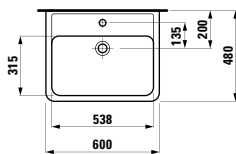

818952

Washbasin

600 x 480 x 115 mm

Colours: .000 .400

Options: .104 .109 .142 .156

●/○

483033

Vanity unit, 1 drawer

520 x 450 x 390 mm

Colours: .423 .463 .475 .999