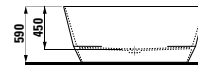

294103

Neck cushion, black, self-adhesive,
for curved bathtub contours, black

355 x 190 x 50

Colours: .016

Options: .000