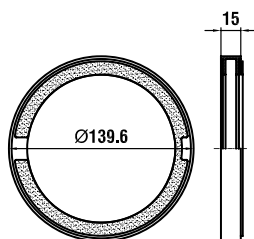

3799840040501

Extension ring ,twin' 15 mm,
matches round set
15 mm

Colours: .004