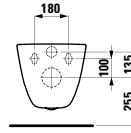

LAUFEN PRO

820966

Wall-hung WC, washdown, rimless

530 x 360 x 340 (430) mm

Colours: .000 .049 .400

Options: .000