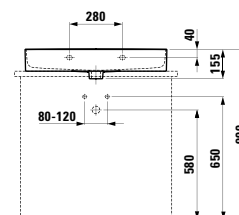

810284

Washbasin

650 x 420 x 115 mm

Colours: .000 .400 .757

Options: .104 .108 .109 .111 .112 .158

410162 SPACE

Vanity unit, 2 drawers

635 x 410 x 520 mm

Colours: .100 .101 .103 .999

402312 BASE

Vanity unit, 2 drawers, incl. drawer organiser

635 x 390 x 530 mm

Colours: .260 .261 .262 .263 .999

816284

Washbasin, undersurface ground

650 x 420 x 115 mm

Colours: .000 .400 .757

Options: .104 .108 .109 .111 .112 .158

810285

Washbasin

750 x 420 x 115 mm

Colours: .000 .400 .757

Options: .104 .108 .109 .111 .112 .158

410182 SPACE

Vanity unit, 2 drawers

735 x 410 x 520 mm

Colours: .100 .101 .103 .999

402352 BASE

Vanity unit, 2 drawers, incl. drawer organiser

735 x 390 x 530 mm

Colours: .260 .261 .262 .263 .999

816285

Washbasin, undersurface ground

750 x 420 x 115 mm

Colours: .000 .400 .757

Options: .104 .108 .109 .111 .112 .158