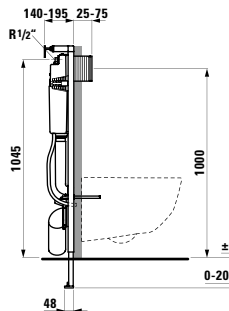

894661 LIS

Installation system LIS CW2 with cistern for wall-hung WC and shower toilet, dual flush 6/3L (adjustable to 4.5/3L)

500 x 140-195 x 1120-1320 mm

Colours: .000

Options: .000