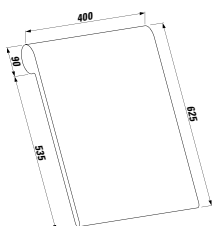

292340

Backrest, light grey

Couleurs: .087

245802 PALOMBA COLLECTION

Freestanding bathtub, made of Sentec solid surface

1800 x 890 x 540 (900) mm

Couleurs: .000

Options: .000 .605 .615 .625