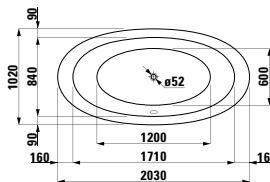

241970

Freestanding bathtub, oval, with panel, with centre outlet, sanitary acrylic

2030 x 1020 x 460 (575) mm

Colours: .000

Options: .000