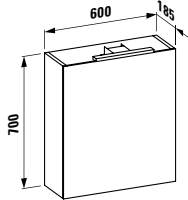

402751

Mirror cabinet, 600 mm, 1 door, left hinged,
with horizontal LED light element, 2 glass shelves,
1 socket

600 x 185 x 700 mm

Colours: .260 .261 .262 .263 .999

402752

Mirror cabinet, 600 mm, 1 door, right hinged,
with horizontal LED light element, 2 glass shelves,
1 socket

600 x 185 x 700 mm

Colours: .260 .261 .262 .263 .999