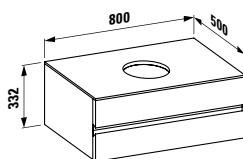

520 x 520 x 175 mm

Colours: .400

Options: .104 .109

424023

Vanity unit, 800 mm, centre cut-out, 2 drawers

800 x 500 x 330 mm

Colours: .630 .631

424121