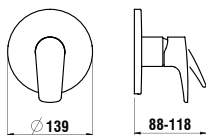

3312060040001

Set for concealed single lever shower mixer,
with one outlet

Colours: .004

The matching concealed system
can be found in the SIMIBOX chapter.
Matching showerheads,
shower systems and accessories
can be found in the
SHOWER ACCESSORIES
chapter.