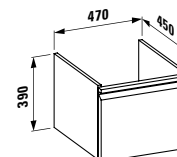

483024

Vanity unit, 1 drawer and interior drawer,
incl. drawer organiser

470 x 450 x 390 mm

Colours: .423 .463 .475 .999