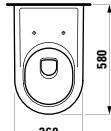

822951

Floorstanding WC, washdown, with flushing rim, outlet horizontal or vertical

580 x 360 x 400 mm

Colours: .000 .049 .400

Options: .000