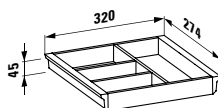

495405

Organiser ,big', for vanity unit, lacquered matt white

320 x 274 x 45 mm

Colours: .631