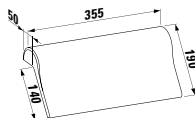

1700 x 860 x 440 (590) mm

Couleurs: .000

Options: .616

294680

Neck cushion, black, self-adhesive, for straight bathtub contours, black

Couleurs: .016

BATHTUBS WITH LIGHTING / WHIRL SYSTEMS

224331 KARTELL BY LAUFEN