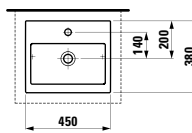

811430

Small bowl washbasin, with tap bank

450 x 380 x 140 mm

Colours: .000

Options: .104 .109

●/○