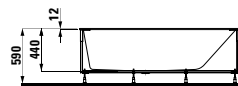

BATHTUBS WITH LIGHTING / WHIRL SYSTEMS

224331 KARTELL BY LAUFEN

Bathtub, drop-in version, made of Sentec solid surface, with tap bank on right side, with slot overflow in the side at the front, with frame

1700 x 860 x 440 (590) mm

Couleurs: .000

Options: .616

294680

Neck cushion, black, self-adhesive, for straight bathtub contours, black

Couleurs: .016

223332 KARTELL BY LAUFEN

Freestanding bathtub, made of Sentec solid surface, with tap bank on right-hand side, with slot overflow, with lifting system

1700 x 860 x 440 (540) mm

Couleurs: .000

Options: .616