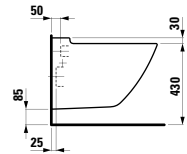

820700

Wall-hung WC, washdown, with flushing rim

560 x 360 x 345 (430)

Colours: .000

Options: .000