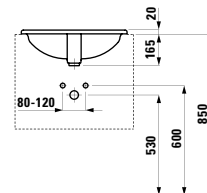

813951

Drop-in washbasin

560 x 440 x 20 (185) mm

Colours: .000 .400

Options: .104 .142* .156*

*washbasin only available in color .000