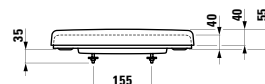

896950

WC seat and cover, removable, stainless steel hinges

Colours: .000

Options: .000