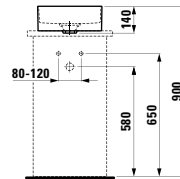

BOWL WASHBASINS

812340 SONAR

Bowl washbasin, incl. ceramic waste cover

340 x 340 x 130 mm

Colours: .000 .400 .757

Options: .112