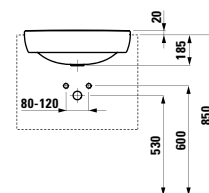

812961 LAUFEN PRO A

Semi-recessed washbasin

560 x 440 x 115 mm

Colours: .000 .400

Options: .104

●