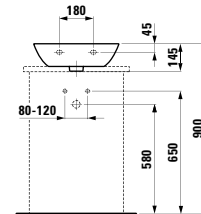

816300

Small washbasin, undersurface ground
450 x 410 x 120 mm

Colours: .000 .400 .757

Options: .104 .109 .111 .112