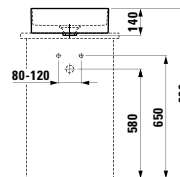

340 x 340 x 130 mm

Colours: .000 .400 .757

Options: .112

812342 SONAR

Bowl washbasin, incl. ceramic waste cover

410 x 365 x 130 mm

Colours: .000 .400 .757

Options: .112