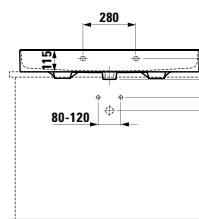

816287 VAL

Washbasin, undersurface ground
950 x 420 x 115 mm

Colours: .000 .400 .757

Options: .104 .107 .108 .109 .111 .112 .115 .158