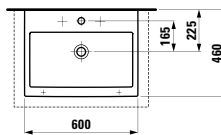

817434

Washbasin, undersurface ground

600 x 460 x 140 mm

Colours: .000

Options: .104 .108 .109