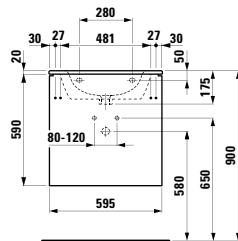

LAUFEN PRO S

864960

Combipack 600 mm, washbasin ,slim' with vanity unit ,Base' with 2 drawers, incl. drawer organiser

600 x 500 x 610 mm

Colours: .260 .261 .262 .263 .999

washbasin only available in color .000