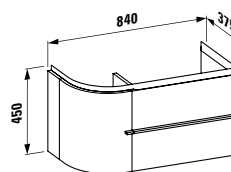

PALACE

816701

Washbasin, shelf left, cutable to 800 mm

900 x 460 x 65 (145) mm

Colours: .000

Options: .104 .108 .135

401501 CASE

Vanity unit, 1 drawer

840 x 375 x 450 mm

Colours: .463 .475 .519 .548 .999

401502 CASE

Vanity unit, 2 drawers, 1 door, right hinged

840 x 375 x 450 mm

Colours: .463 .475 .519 .548 .999

381708

Towel holder for the right-hand side, chromed, matches washbasins 810701, 810702, 810703, 810704, 810708, 816705

Colours: .004

Options: .000

816702

Washbasin, shelf right, cutable to 800 mm

900 x 460 x 65 (145) mm

Colours: .000

Options: .104 .108 .135

401531 CASE

Vanity unit, 1 drawer, 1 door, left hinged

840 x 375 x 450 mm

Colours: .463 .475 .519 .548 .999

401532 CASE

Vanity unit, 2 drawers, 1 door, left hinged

840 x 375 x 450 mm

Colours: .463 .475 .519 .548 .999

381707

Towel holder for the left-hand side, chromed, matches washbasins 810702, 810703, 810704, 810708, 816706

Colours: .004

Options: .000