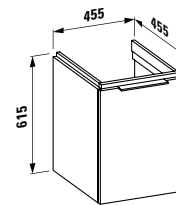

895 x 455 x 415 mm

Colours: .631 .633 .634 .635

407562

Vanity unit, 2 drawers, incl. drawer organiser

595 x 455 x 615 mm

Colours: .631 .633 .634 .635

407501

Vanity unit, 1 drawer and internal shelf,
incl. drawer organiser