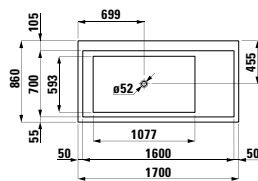

BATHTUBS WITH LIGHTING / WHIRL SYSTEMS

224331 KARTELL BY LAUFEN

Bathtub, drop-in version, made of Sentec solid surface, with tap bank on right side, with slot overflow in the side at the front, with frame

1700 x 860 x 440 (590) mm

Couleurs: .000

Options: .616

294680

Neck cushion, black, self-adhesive, for straight bathtub contours, black

Couleurs: .016

223332 KARTELL BY LAUFEN

Freestanding bathtub, made of Sentec solid surface, with tap bank on right-hand side, with slot overflow, with lifting system

1700 x 860 x 440 (540) mm

Couleurs: .000

Options: .616