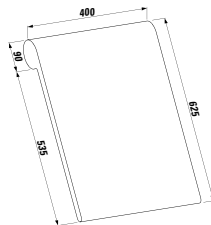

SENTEC BATHTUBS

220347 SONAR

Bathtub, made of Sentec solid surface, with wall connection, tap bank and integrated overflow

1600 x 815 x 460 (535) mm

Colours: .000

Options: .000

292340

Backrest, light grey

400 x 90 x 640 mm

Colours: .087

245971 ILBAGNOALESSI ONE

Bathtub, fitted version, with centre outlet, with frame, made of Sentec solid surface

1780 x 820 x 460 (610) mm

Colours: .000

Options: .000 .605 .615 .625