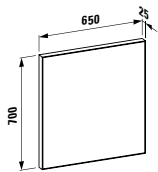

447403

Mirror with aluminium frame, 650 mm

650 x 25 x 700 mm

Colours: .144

447481

LED light element, horizontal, 650 mm

650 x 25 x 25 mm