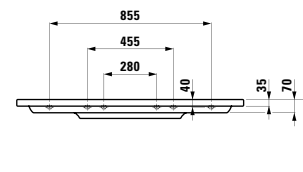

1200 x 380 x 35 (100) mm

Colours: .000

Options: .000 .710 .711 .712

490950 CASE

Towel holder for furniture, 270 mm

270 x 60 x 15 mm

Colours: .104 .105 .106

LIVING SQUARE