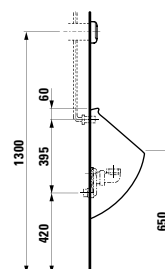

URINALS

840971 ILBAGNOALESSI ONE

Siphonic urinal, internal water inlet, version for cover
325 x 290 x 585 mm

Colours: .400

Options: .000

894971 ILBAGNOALESSI ONE

Cover for urinal

Colours: .000

Options: .000

840975 ILBAGNOALESSI ONE

Siphonic urinal, internal water inlet, version without cover

290 x 325 x 585 mm

Colours: .400

Options: .000

842061 CAPRINO PLUS

Siphonic urinal, internal water inlet

320 x 350 x 645 mm

Colours: .000 .400

Options: .000

842062 CAPRINO PLUS

Siphonic urinal, external water inlet vertical

320 x 350 x 645 mm

Colours: .000 .400

Options: .000

842065 CAPRINO PLUS

Siphonic urinal, internal water inlet, with electronic control, mains operated (230V), vandalproof

320 x 350 x 645 mm

Colours: .000 .400

Options: .407

842066 CAPRINO PLUS

Siphonic urinal, internal water inlet, with electronic control, battery operated (6V), vandalproof

320 x 350 x 645 mm

Colours: .000 .400

Options: .407