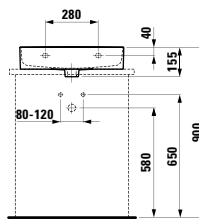

WASHBASINS UNDERSURFACE GROUND

816282 VAL

Washbasin, undersurface ground
550 x 420 x 115 mm

Colours: .000 .400 .757

Options: .104 .108 .109 .111 .112 .158