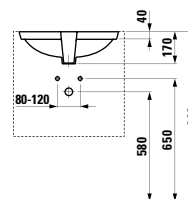

811961 LAUFEN PRO S

Under-mounted washbasin, ground
490 x 360 x 170 mm

Colours: .000 .400

Options: .109

○