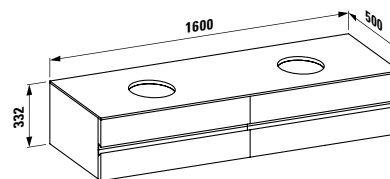

424224

Vanity unit, 1600 mm, cut-out left and right, 4 drawers

1600 x 500 x 330 mm

Colours: .630 .631