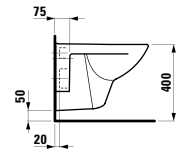

820952

Wall-hung WC 'compact', washdown, with flushing rim

490 x 360 x 350 (400) mm

Colours: .000 .049 .400

Options: .000