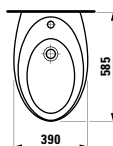

832971

Floorstanding bidet, with concealed overflow, incl. ceramic waste cover

390 x 585 x 415 mm

Colours: .400

Options: .304