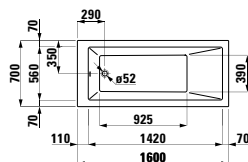

LAUFEN PRO

239952

Freestanding bathtub,
made of Marbond composite material

1650 x 750 x 550 mm

Colours: .000

Options: .000

294103

Neck cushion, black, self-adhesive,
for curved bathtub contours, black

355 x 190 x 50

Colours: .016

Options: .000

233950

Bathtub, drop-in version, sanitary acrylic

1600 x 700 x 460 mm

Colours: .000

Options: .000

233951

Bathtub, fitted version, sanitary acrylic

1600 x 700 x 460 (620)

Colours: .000

Options: .000

296133

Front panel

Colours: .000

296104

Side panel, right

Colours: .000

296105

Side panel, left

Colours: .000

233955

Bathtub for right-hand corner with panel,
version left, sanitary acrylic

1600 x 700 x 460 (620)

Colours: .000

Options: .000

233956

Bathtub for left-hand corner with panel,
version right, sanitary acrylic

1600 x 700 x 460 (620)

Colours: .000

Options: .000

230950

Bathtub, drop-in version, sanitary acrylic

1700 x 700 x 460 mm

Colours: .000

Options: .000