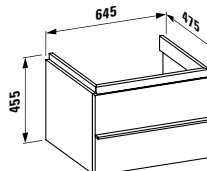

401212 CASE

Vanity unit, 2 drawers, incl. drawer organiser

645 x 475 x 455 mm

Colours: .463 .475 .519 .548 .999