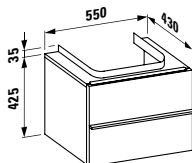

810701

Washbasin

550 x 460 x 65 (145) mm

Colours: .000

Options: .104 .108

401151 CASE

Vanity unit, 1 drawer

550 x 430 x 425 mm

Colours: .463 .475 .519 .548 .999

401152 CASE

Vanity unit, 2 drawers, incl. drawer organiser

550 x 430 x 425 mm

Colours: .463 .475 .519 .548 .999