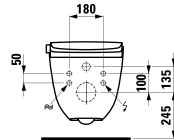

CLEANET SHOWER TOILETS

820691 RIVA

Shower toilet, wall-hung, washdown, without flushing rim, incl. WC seat and cover, removable, with lowering system incl. remote control with touch screen

Technical details:

- Rated voltage 220 – 240 V, 50/60 Hz
- Power consumption in use max. 1400 W
- Power consumption in standby (boiler at ECO or OFF, LED display OFF) < 1 W
- Protection rating IPX4
- Protection class I
- Direct connection by NYM cable possible
- Operating temperature range +5 – +40 °C
- Water flow pressure range 0.1 – 1 MPa
- Flow rate ca. 4.3L/min, Power mode ca. 5.6 l/min, lady shower ca. 2.5 l/min
- Shower 7 pressure levels
- Shower 7 temperature levels
- Shower duration range 15 – 20 – 25 sec
- Drinking water standards EN 1717

600 x 395 x 330 mm

Colours: .400 .757

Options: .000

Connection with Laufen installation system LIS CW2