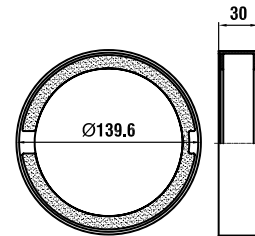

3799840040601

Extension ring ,twin' 30 mm, matches round set 30 mm

Colours: .004

371330xxx0601

Wall-mounted spout, projection 175 mm

Colours: .004 .090