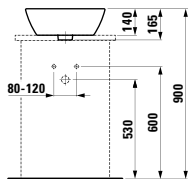

812962

Bowl washbasin

420 x 420 x 140 mm

Colours: .000 .400

Options: .109