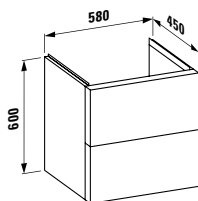

407648

Vanity unit with two drawers, incl. organiser, for washbasin shelf right 813332

Colours: .640 .641 .642

407618

Vanity unit with two drawers, incl. organiser, for washbasin shelf left 810339 / shelf right 810338

Colours: .640 .641 .642