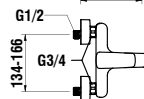

3212070044001

Wall-mounted single lever bath mixer, with 2-way diverter, without accessories

Colours: .004