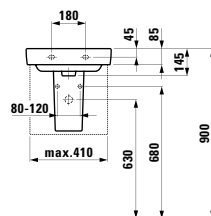

815961

Small washbasin

450 x 340 x 85 mm

Colours: .000 .400

Options: .104 .109 .142 .156

●/○

483301

Vanity unit, 1 door, left hinged, 1 glass shelf

415 x 320 x 580 mm

Colours: .423 .463 .475 .479 .480 .999

483302

Vanity unit, 1 door, right hinged, 1 glass shelf

415 x 320 x 580 mm

Colours: .423 .463 .475 .479 .480 .999