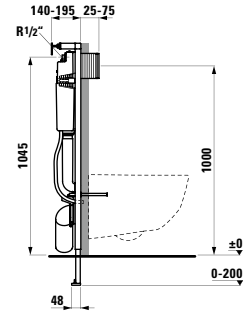

LIS INSTALLATION SYSTEM AND FLUSH PLATES

894661

Installation system LIS CW2 with cistern for wall-hung WC and shower toilet, dual flush 6/3L (adjustable to 4.5/3L)

500 x 140-195 x 1120-1320 mm

Colours: .000

Options: .000

894666

Installation system LIS CW2 with cistern for wall-hung WC and shower toilet, dual flush 4.5/3L (adjustable to 6/3L)

500 x 140-195 x 1120-1320 mm

Colours: .000

Options: .000

895661

Flush plate AW1, dual flush

250 x 10 x 160 mm

Colours: .000 .004 .007

Options: .000

895662

Flush plate Inox AW2, dual flush, vandalproof

250 x 10 x 160 mm

Colours: .000

Options: .000

895663

Electronic glass flush plate AW3, contactless, dual flush

250 x 15 x 160 mm

Colours: .000 .020

Options: .000

898660

Concealed AC adaptor for electronic flush plates AW3 and AW4 (100-230 V)

Colours: .000

Options: .000

895664

Electronic glass flush plate AW4, contactless, dual flush

250 x 15 x 160 mm

Colours: .000 .020

Options: .000

898660

Concealed AC adaptor for electronic flush plates AW3 and AW4 (100-230 V)

Colours: .000

Options: .000