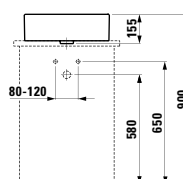

811430 LIVING CITY

Small bowl washbasin, with tap bank

450 x 380 x 140 mm

Colours: .000

Options: .104 .109