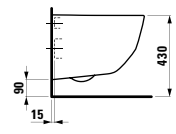

820965

Wall-hung WC ,compact', washdown, without flushing rim

490 x 360 x 340 (430) mm

Colours: .000 .049 .400

Options: .000