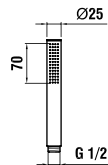

SHOWER ACCESSORIES

361982xxx1251 TWINSTICK

Hand shower ,twinstick', 1 spray jet

Colours: .004 .090*

*brushed stainless steel