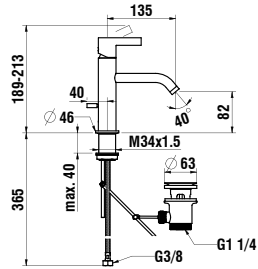

KARTELL BY LAUFEN FAUCETS

311331xxx1211

Single lever basin mixer, projection 135 mm, fixed spout, with pop-up waste

Colours: .004 .090

311331xxx1201

Single lever basin mixer, projection 135 mm, fixed spout, without pop-up waste

Colours: .004 .090 (.001 .092 .093)*

311338xxx1201

Column single lever basin mixer, projection 125 mm, fixed spout, without pop-up waste

Colours: .004 .090 (.001 .092 .093)*