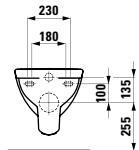

820960

Wall-hung WC, washdown, rimless

530 x 360 x 345 (430) mm

Colours: .000 .049 .400

Options: .000