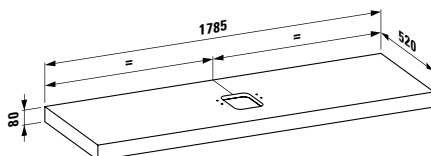

405161

Countertop, 1800 mm, with centre cut-out
1785 x 520 x 80 mm

Colours: .463 .519 .548