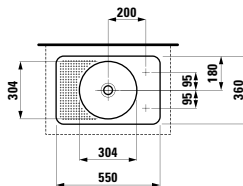

Options: .105 .106 .109 .112 .113 .114

815435 LIVING SQUARE

Drop-in washbasin, wall-mounted

500 x 380 x 40 (120) mm

Colours: .000

Options: .104 .109

816432 LIVING SQUARE

Drop-in washbasin, wall-mounted