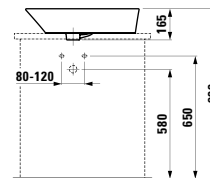

816803

Bowl washbasin, with semi-wet area and tap bank

600 x 400 x 130 mm

Colours: .000 .400

Options: .104 .109 .111 .112