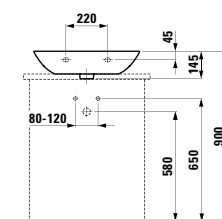

816302 INO

Washbasin, undersurface ground

560 x 450 x 120 mm

Colours: .000 .400 .757

Options: .104 .109 .111 .112

◆ ●/○