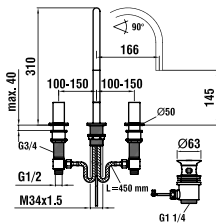

312333xxx2201

3-hole basin mixer, projection 166 mm, swivel spout, without pop-up waste valve

Colours: .004 .090 (.001 .092 .093)*

311336xxx1201

Concealed single lever basin mixer for Simibox 2-Point, projection 175 mm

Colours: .004 .090 (.001 .092 .093)*