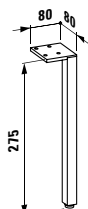

Further SPACE furniture
can be found in the VAL chapter.