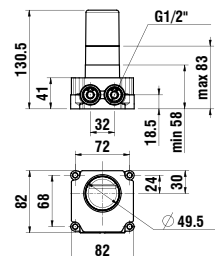

3769810001001

Simibox 1-Point concealed installation unit

3213310041211

Column single lever bath mixer ,disc', complete with flexible hose and hand shower, with storage tray ,disc', transparent crystal

Colours: .004