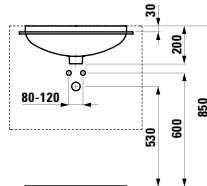

811191 BIROVA

Under-mounted washbasin, ground

490 x 355 x 200 mm

Colours: .000

Options: .000*

*without taphole, with overflow