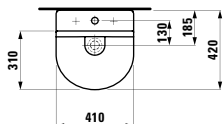

SONAR

815341

Small washbasin, incl. ceramic waste cover

410 x 420 x 140 mm

Colours: .000 .400 .757

Options: .104 .109