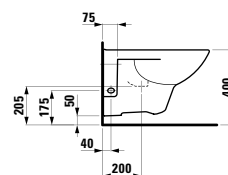

830951

Wall-hung bidet
580 x 360 x 345 (430) mm

Colours: .000 .049 .400

Options: .304