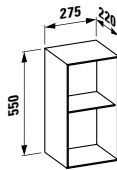

407102

Rectangular box with 1 glass shelf

275 x 220 x 550 mm

Colours: .220 .223 .224

407103

Rectangular box with 1 glass shelf, freestanding

275 x 220 x 550 mm

Colours: .220 .223 .224