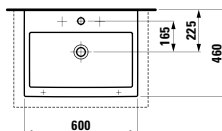

817434 LIVING CITY

Washbasin, undersurface ground

600 x 460 x 140 mm

Colours: .000

Options: .104 .108 .109