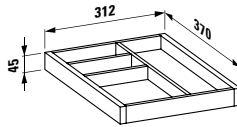

492402

Large organiser for drawer (not suitable for:
424053, 424151, 424152, 424360)

370 x 312 x 45 mm

Colours: .630 .631