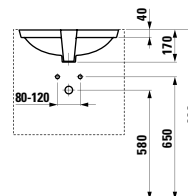

811966 LAUFEN PRO S

Under-mounted washbasin, with tap bank, ground
490 x 360 x 170 mm

Colours: .000 .400

Options: .104 .109

●/○