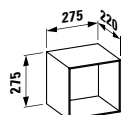

407001

Square box

275 x 220 x 275 mm

Colours: .220 .223 .224

407151

Square rear wall (orderable option)

260 x 4 x 260 mm

Colours: .200 .222 .226 .227