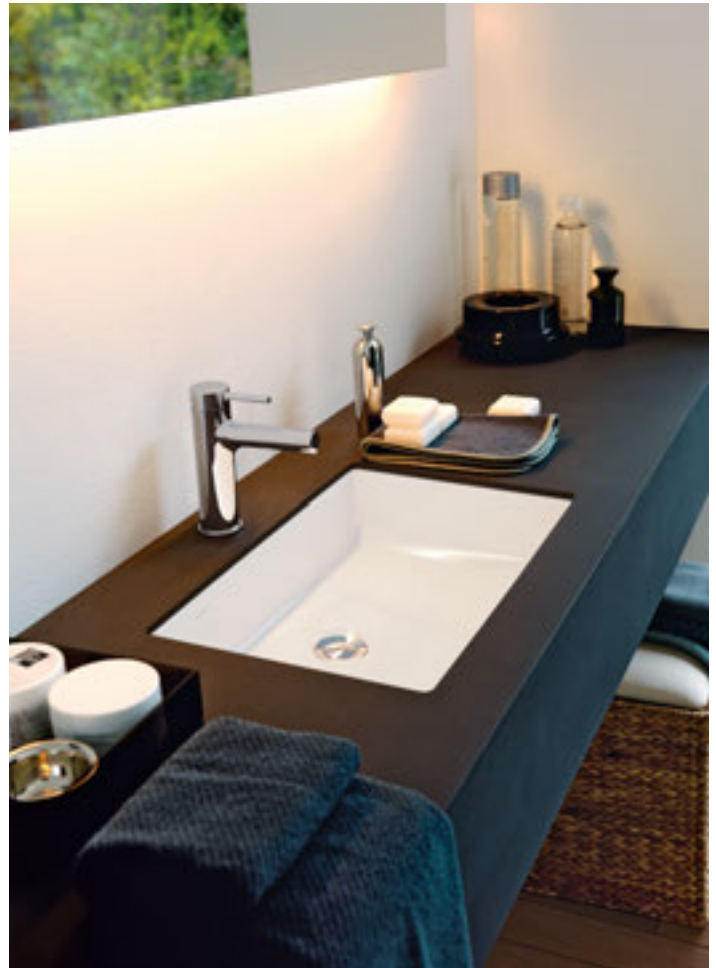

LIVING CITY under-mounted washbasin
TWINPLUS basin mixer