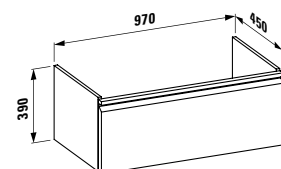

813958

Washbasin

1050 x 480 x 115 mm

Colours: .000 .400

Options: .104

483071

Vanity unit, 1 drawer

970 x 450 x 390 mm

Colours: .423 .463 .475 .999

483072

Vanity unit, 1 drawer and interior drawer, incl. drawer organiser

970 x 450 x 390 mm

Colours: .423 .463 .475 .999

890958

Washbasin frame, chromed

1005 x 470 x 790

Colours: .000

Options: .000