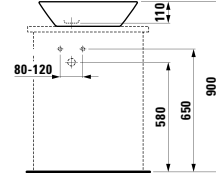

816802 PALOMBA COLLECTION

Bowl washbasin

520 x 380 x 130 mm

Colours: .000 .400

Options: .112