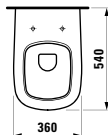

820801

Wall-hung WC, washdown, with flushing rim

540 x 360 x 265 (430) mm

Colours: .000 .400

Options: .000