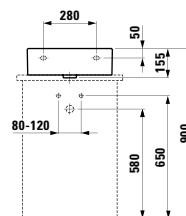

815433

Small washbasin, undersurface ground
450 x 380 x 140 mm

Colours: .000

Options: .104 .109

●/○

401131 CASE

Vanity unit, 1 drawer
490 x 455 x 455 mm

Colours: .463 .475 .519 .548 .999

401132 CASE

Vanity unit, 2 drawers
490 x 455 x 455 mm

Colours: .463 .475 .519 .548 .999