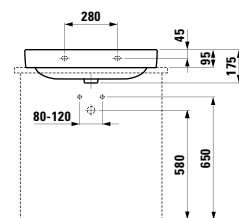

816967 LAUFEN PRO S

Washbasin, undersurface ground

700 x 465 x 95 mm

Colours: .000.400

Options: .104.108.109

●/●●●/○