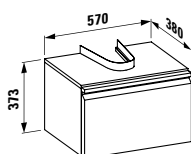

810951

Washbasin

550 x 440 x 160 mm

Colours: .000 .400

Options: .104 .142*.156*

*washbasin only available in color .000

●/○