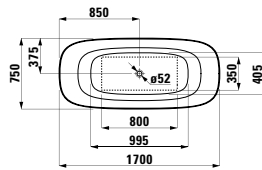

SENTEC BATHTUBS

231302 INO

Freestanding bathtub, made of Sentec solid surface
1700 x 750 x 455 (520) mm

Colours: .000

Options: .000

294103

Neck cushion, black, self-adhesive,
for curved bathtub contours, black

355 x 190 x 50

Colours: .016

Options: .000

230302 INO

Freestanding bathtub, made of Sentec solid surface,
with integrated head rest
1800 x 800 x 455 (520) mm

Colours: .000

Options: .000