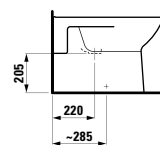

832951

Floorstanding bidet (option 304: with 1 centred tap hole, without lateral holes for water inlet)

580 x 360 x 400 mm

Colours: .000 .049 .400

Options: .304