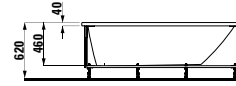

230951

Bathtub, fitted version, sanitary acrylic

1700 x 700 x 460 (620)

Colours: .000

Options: .000