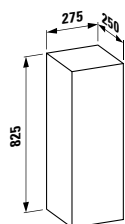

406701

Medium cabinet, 1 door, left or right hinged

275 x 250 x 825 mm

Colours: .220 .222 .223