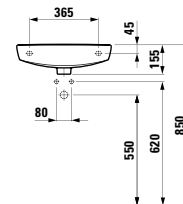

LAUFEN PRO B

816957

Small washbasin, tap hole left or right

500 x 250 x 155 mm

Colours: .000 .400

Options: .105 .106