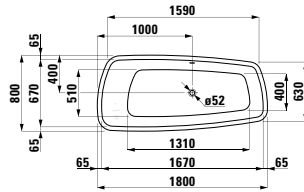

Colours: .000

Options: .000

294103

Neck cushion, black, self-adhesive, for curved bathtub contours, black

355 x 190 x 50

Colours: .016

Options: .000

243801 PALOMBA COLLECTION