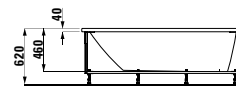

230956

Bathtub for left-hand corner with panel, version right, sanitary acrylic

1700 x 700 x 460 (620)

Colours: .000

Options: .000