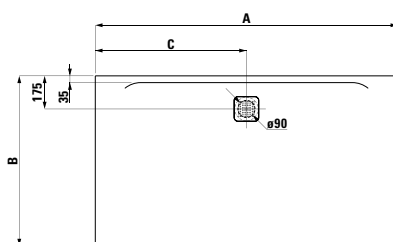

Order no.	A / mm	B / mm	C / mm	D / mm
21595.4	1400	700	700	30
21095.3	1400	800	700	30
21095.9	1400	900	700	30
21195.4	1400	1000	700	30
21395.6	1600	700	800	32
21395.7	1600	750	800	32
21095.4	1600	800	800	32
21195.0	1600	900	800	33
21195.5	1600	1000	800	33

212950

Shower tray, made of Marbond composite material, super flat, made-to-measure

750 - 2000 x 700 - 1000 x 29 - 46 mm

Colours: .000 .077 .078

Options: .000