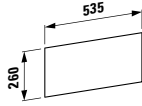

PALOMBA COLLECTION

407101

Rectangular box, horizontal

550 x 220 x 275 mm

Colours: .220 .223 .224

407152

Rectangular rear wall (orderable option)

535 x 4 x 260 mm

Colours: .200 .222 .226 .227