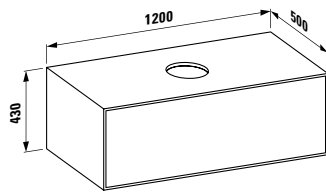

BOUTIQUE

409053

Drawer element 1200, 1 drawer with centre cut-out
1200 x 500 x 430 mm

Colours: .250 .251

409246

Internal shelf for drawer element
1200 x 500 mm, with provision for a socket
1165 x 150 x 85 mm

Colours: .250 .251