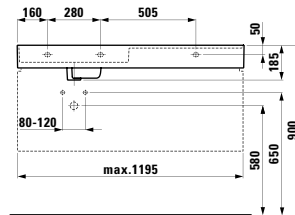

KARTELL BY LAUFEN

813332

Washbasin, shelf right, with concealed outlet

1200 x 460 x 120 mm

Colours: .000 .020 .400 .757 .759

Options: .111 .112 .158 .815