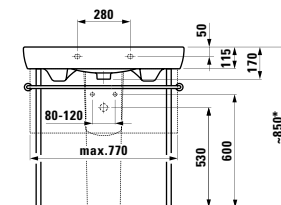

813956

Washbasin

850 x 480 x 115 mm

Colours: .000 .400

Options: .104

483061

Vanity unit, 1 drawer

770 x 450 x 390 mm

Colours: .423 .463 .475 .999

483062

Vanity unit, 1 drawer and interior drawer, incl. drawer organiser

770 x 450 x 390 mm

Colours: .423 .463 .475 .999

890956

Washbasin frame, chromed

830 x 470 x 790

Colours: .000

Options: .000