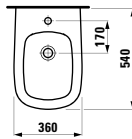

830801

Wall-hung bidet

540 x 360 x 265 (430) mm

Colours: .000 .400

Options: .304