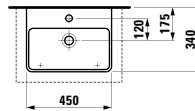

816961 LAUFEN PRO S

Small washbasin, undersurface ground

450 x 340 x 85 mm

Colours: .000 .400

Options: .104 .109 .142 .156

●/○