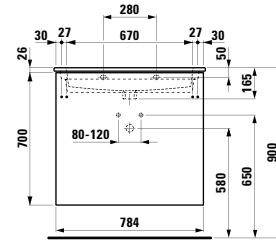

860335

Combipack 800 mm, washbasin ,slim' with vanity unit with 2 drawers, incl. drawer organiser

800 x 500 x 725 mm

Colours: .640 .641 .642

Options: .104

washbasin only available in color .000