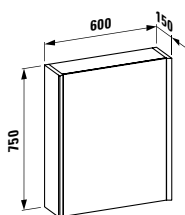

408472

Mirror cabinet, 600 mm, aluminium, 1 door mirrored on both sides, right hinged, without socket, without sensor switch, 2 vertical LED lighting elements (dimmable), ambient light (downward)

600 x 150 x 750

Colours: .144 .145