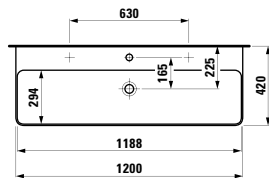

810289

Washbasin

1200 x 420 x 115 mm

Colours: .000 .400 .757

Options: .104 .107 .109 .111 .112 .115

410222 SPACE

Vanity unit, 2 drawers

1185 x 410 x 520 mm

Colours: .100 .101 .103 .999