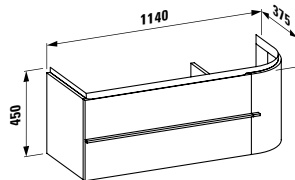

816705

Washbasin, shelf left, cutable to 900 mm

1200 x 460 x 65 (145) mm

Colours: .000

Options: .104 .108 .135

401601 CASE

Vanity unit, 1 drawer, 1 door, right hinged

1140 x 375 x 450 mm

Colours: .463 .475 .519 .548 .999