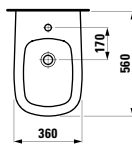

832801

Floorstanding bidet

560 x 360 x 430 mm

Colours: .000 .400

Options: .304