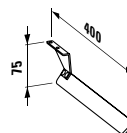

381708

Towel holder for the right-hand side, chromed, matches washbasins 810701, 810702, 810703, 810704, 810708, 816705

Colours: .004

Options: .000