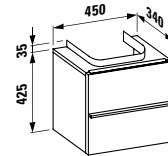

815701

Small washbasin

450 x 360 x 60 (135) mm

Colours: .000

Options: .104

401101 CASE

Vanity unit, 1 door, left hinged, with 1 glass shelf

450 x 340 x 425 mm

Colours: .463 .475 .519 .548 .999

401102 CASE

Vanity unit, 1 door, right hinged, with 1 glass shelf

450 x 340 x 425 mm

Colours: .463 .475 .519 .548 .999