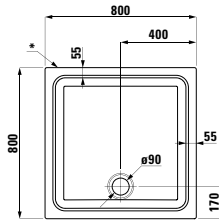

CERAMIC SHOWER TRAYS

852951 MERANO

Shower tray, square, sanitary ceramic,
flat (45 mm)

800 x 800 x 65

Colours: .000 .600

Options: .000