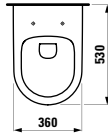

820964

Wall-hung WC, washdown, rimless, with recess

530 x 360 x 340 (430) mm

Colours: .000 .049 .400

Options: .000