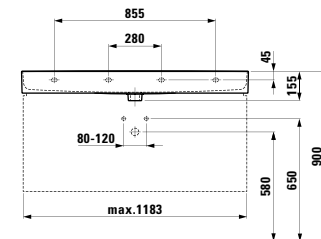

810289

Washbasin

1200 x 420 x 115 mm

Colours: .000 .400 .757

Options: .104 .107 .109 .111 .112 .115

410222 SPACE

Vanity unit, 2 drawers

1185 x 410 x 520 mm

Colours: .100 .101 .103 .999