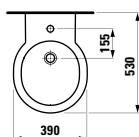

830281

Wall-hung bidet

530 x 390 x 360 (430) mm

Colours: .000 .400 .757

Options: .302