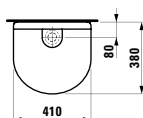

410 x 380 x 900 mm

Colours: .000 .400 .757

Options: .112

812340

Bowl washbasin, incl. ceramic waste cover

340 x 340 x 130 mm

Colours: .000 .400 .757

Options: .112