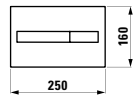

895661

Flush plate AW1, dual flush

250 x 10 x 160 mm

Colours: .000 .004 .007

Options: .000