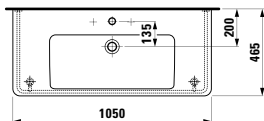

LAUFEN PRO S

813966

Washbasin

1050 x 460 x 95 mm

Colours: .000 .400

Options: .104 .108 .109