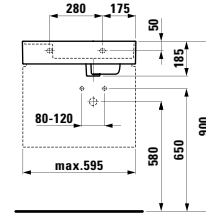

407562

Vanity unit, 2 drawers, incl. drawer organiser

595 x 455 x 615 mm

Colours: .631 .633 .634 .635