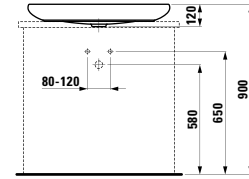

750 x 520 x 90 mm

Colours: .400

Options: .104 .109

●/○

424033

Vanity unit, 800 mm, centre cut-out, 2 drawers
800 x 500 x 330 mm

Colours: .630 .631

424131