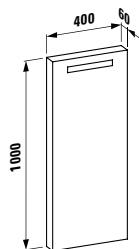

448421

Mirror with integrated lighting,
800 mm frame and demister (mirror heating)
800 x 60 x 400 mm

Colours: .200