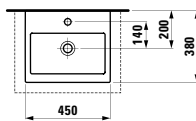

815433 LIVING CITY

Small washbasin, undersurface ground

450 x 380 x 140 mm

Colours: .000

Options: .104 .109