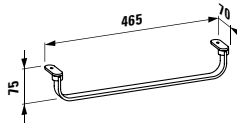

LIVING SQUARE

815434

Small washbasin
500 x 380 x 40 (120) mm

Colours: .000

Options: .104 .109

●/○

401141 CASE

Vanity unit, 1 drawer
490 x 375 x 455 mm

Colours: .463 .475 .519 .548 .999

401142 CASE

Vanity unit, 2 drawers, incl. drawer organiser
490 x 375 x 455 mm

Colours: .463 .475 .519 .548 .999

381431

Towel holder, chromed
465 x 70 x 75 mm

Colours: .004

815435

Drop-in washbasin, wall-mounted,
undersurface ground

500 x 380 x 40 (120) mm

Colours: .000

Options: .104 .109

●/○