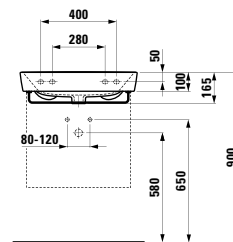

811545

Countertop washbasin

620 x 465 x 165 mm

Colours: .000

Options: .104 .109 .111 .112

●/○