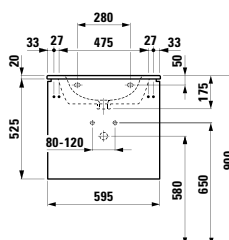

861961

Combipack 600 mm, washbasin, 'slim' with vanity unit, 'Pro' with 2 drawers, incl. drawer organiser

600 x 500 x 545 mm

Colours: .423 .463 .475 .479 .480

Options: .104

washbasin only available in color .000