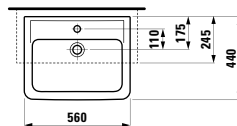

483081

Vanity unit, 2 drawers, incl. drawer organiser
1220 x 450 x 390 mm

Colours: .423 .463 .475 .999

483082

Vanity unit, 2 drawers and interior drawer,
incl. drawer organiser

1220 x 450 x 390 mm

Colours: .423 .463 .475 .999

812961

Semi-recessed washbasin
560 x 440 x 115 mm

Colours: .000 .400

Options: .104

●