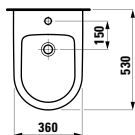

832952

Floorstanding bidet
530 x 360 x 430 mm

Colours: .000 .400

Options: .302