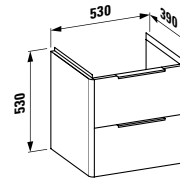

402192 BASE

Vanity unit, 2 drawers, incl. drawer organiser

535 x 390 x 530 mm

Colours: .260 .261 .262 .263 .999

816282

Washbasin, undersurface ground

550 x 420 x 115 mm

Colours: .000 .400 .757

Options: .104 .108 .109 .111 .112 .158