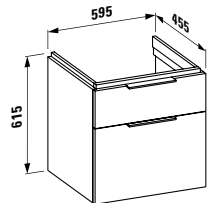

KARTELL BY LAUFEN

810334

Washbasin, shelf right,
with concealed outlet

600 x 460 x 120 mm

Colours: .000 .020 .400 .757 .759

Options: .111 .112 .158 .815

407558

Vanity unit with two drawers, incl. organiser,
for washbasin shelf right 810334

Colours: .640 .641 .642

407552

Vanity unit, 2 drawers, incl. drawer organiser

595 x 455 x 615 mm

Colours: .631 .633 .634 .635