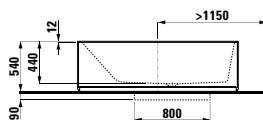

1700 x 860 x 440 (540) mm

Colours: .000

Options: .616

294680

Neck cushion, black, self-adhesive, for straight bathtub contours, black

312 x 122 x 50 mm

Colours: .016

224332