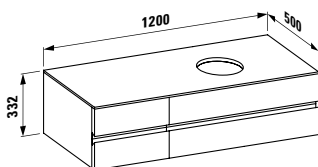

Vanity unit, 800 mm, centre cut-out,
1 drawer

800 x 500 x 330 mm

Colours: .630 .631

424141

Vanity unit, 1200 mm, cut-out left,
3 drawers

1200 x 500 x 330 mm

Colours: .630 .631

424142