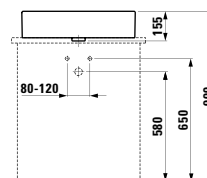

Options: .104 .108 .109

811432 LIVING CITY

Bowl washbasin, with tap bank

600 x 425 x 140 mm

Colours: .000

Options: .104 .108 .109

812300 INO

Bowl washbasin