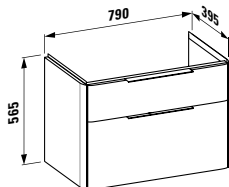

MODERNA

813545

Countertop washbasin

840 x 465 x 165 mm

Colours: .000

Options: .104 .109 .111 .112

●/○

425202

Vanity unit, 2 drawers, incl. drawer organiser, matching washbasin 813545

790 x 395 x 565 mm

Colours: .264 .265 .463 .475