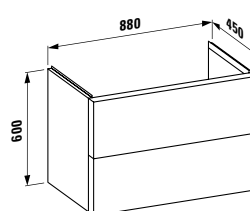

KARTELL BY LAUFEN

813332

Washbasin, shelf right, with concealed outlet

1200 x 460 x 120 mm

Colours: .000 .020 .400 .757 .759

Options: .111 .112 .158 .815