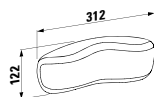

294103

Neck cushion, black, self-adhesive,
for curved bathtub contours, black

355 x 190 x 50

Colours: .016

Options: .000