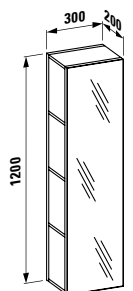

408100

Shelf with mirrored front, open-sided right and left,
3 shelves
300 x 200 x 1200 mm

Colours: .631 .633 .634 .635