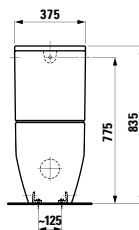

LAUFEN PRO

825952

Floorstanding WC, close-coupled, washdown, with flushing rim, outlet horizontal or vertical

650 x 360 x 440 (430) mm

Colours: .000 .049 .400

Options: .000 .231