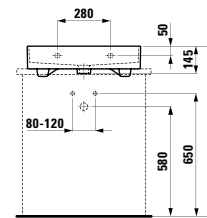

407851

Drawer element, 900 mm, 1 drawer, with cut-out variants for washbasins 816332, 816333, 810334, 810335, 815331, 812331, 812332 (custom order via order form)

895 x 455 x 415 mm

Colours: .631 .633 .634 .635