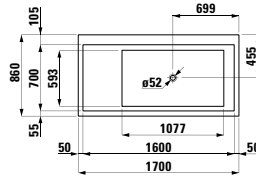

223335

Bathtub, right corner, made of Sentec solid surface, with panel, with tap bank, with slot overflow in the side at the front, with frame

1700 x 860 x 440 (590) mm

Colours: .000

Options: .616

294680

Neck cushion, black, self-adhesive, for straight bathtub contours, black