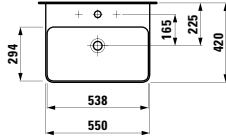

810282

Washbasin

550 x 420 x 115 mm

Colours: .000 .400 .757

Options: .104 .108 .109 .111 .112 .158

410122 SPACE

Vanity unit, 2 drawers

535 x 410 x 520 mm

Colours: .100 .101 .103 .999