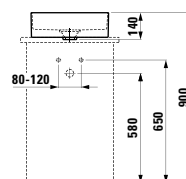

812342

Bowl washbasin, incl. ceramic waste cover

410 x 365 x 130 mm

Colours: .000 .400 .757

Options: .112