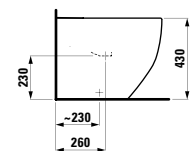

832801

Floorstanding bidet

560 x 360 x 430 mm

Colours: .000 .400

Options: .304