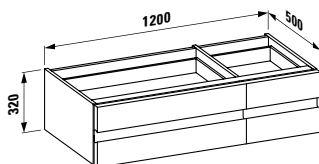

424170

Vanity unit, 1200 mm, use only in combination
with a top, 4 drawers with wide drawers on the left
1200 x 500 x 330 mm

Colours: .630 .631