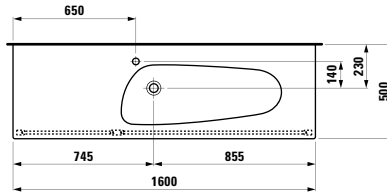

PALOMBA COLLECTION

814808

Vanity washbasin, asymmetrical

1600 x 500 x 40 (180) mm

Colours: .000 .400

Options: .104 .109 .111

●/○

407404

Vanity unit, 4 drawers

1585 x 495 x 590 mm

Colours: .220 .222 .223