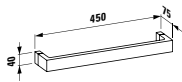

KARTELL BY LAUFEN

381331

Towel holder ‚Rail‘, 450 mm, plastic
450 x 75 x 40 mm

Colours: .081 .082 .083 .084 .085 .090 .091 .092 .093