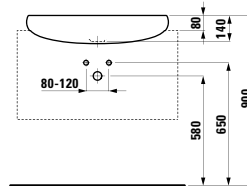

750 x 500 x 150 mm

Colours: .400

Options: .104

●

813431 LIVING CITY

Semi-recessed washbasin, round

460 x 460 x 140 mm

Colours: .000