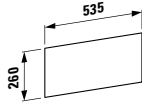

407152

Rectangular rear wall (orderable option)

535 x 4 x 260 mm

Colours: .200 .222 .226 .227

490950 CASE

Towel holder for furniture, 270 mm

270 x 60 x 15 mm

Colours: .104 .105 .106