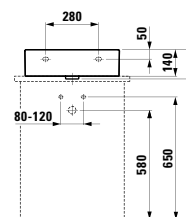

817432 LIVING CITY

Washbasin, undersurface ground

500 x 460 x 140 mm

Colours: .000

Options: .104 .108 .109