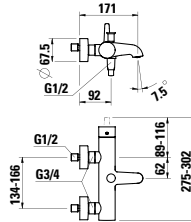

3413810041111

Single lever bidet mixer, projection 121 mm, Eco+, fixed spout, with pop-up waste

Colours: .004

3213870044001

Wall-mounted single lever bath mixer, with 2-way diverter, without accessories

Colours: .004

3213870041311

Wall-mounted single lever bath mixer, with 2-way diverter, with accessories

Colours: .004

3313870044001

Wall-mounted single lever shower mixer, with one outlet, without accessories

Colours: .004

3313870041311

Wall-mounted single lever shower mixer, with one outlet, with accessories

Colours: .004

3213860040001

Set for concealed single lever bath mixer, with 2-way diverter

Colours: .004

3213860040101

Set for concealed single lever bath mixer, with 2-way diverter, with integrated vacuum breaker

Colours: .004

3799840040501

Extension ring ,twin' 15 mm,
matches round set
15 mm

Colours: .004

3799840040601

Extension ring ,twin' 30 mm,
matches round set
30 mm

Colours: .004