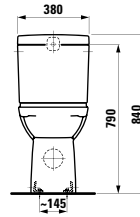

824955

Floorstanding WC ,comfort', close-coupled, washdown, with flushing rim, outlet horizontal or vertical

700 x 360 x 480 (460) mm

Colours: .000 .049 .400

Options: .000 .231

826951

Cistern, rear water inlet (centre)
380 x 175 x 360 mm

Colours: .000 .049

Options: .871

826952

Cistern, side water inlet (left or right)

380 x 175 x 360 mm

Colours: .000 .049

Options: .872

826953

Cistern, side water inlet bottom left

380 x 175 x 360 mm

Colours: .000 .049

Options: .873

824956

Floorstanding WC, close-coupled, washdown, with flushing rim, outlet horizontal

670 x 360 x 420 (400) mm

Colours: .000 .049 .400

Options: .000