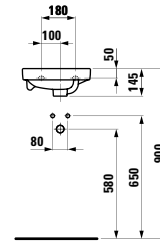

815960

Small washbasin, tap bank right

360 x 250 x 50 mm

Colours: .000 .400

Options: .104 .109

●/○