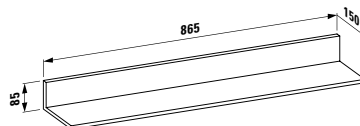

409013

Drawer element 900, 1 drawer with centre cut-out
900 x 500 x 430 mm

Colours: .250 .251

409242

Internal shelf for drawer element
900 x 500 mm, with provision for a socket
865 x 150 x 85 mm

Colours: .250 .251