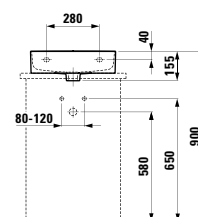

816280 VAL

Small washbasin, undersurface ground

450 x 420 x 115 mm

Colours: .000 .400 .757

Options: .104 .109 .111 .112

◆ ●/○