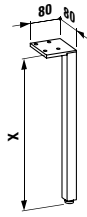

Colours: .004

483099

Set of adjustable feet (2 pieces), height 255 mm, anodized aluminium surface

255

Colours: .004

Further CASE furniture
can be found in the
LIVING and PALACE chapters.

POSSIBLE COMBINATIONS CASE