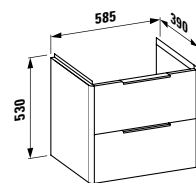

402252 BASE

Vanity unit, 2 drawers, incl. drawer organiser

585 x 390 x 530 mm

Colours: .260 .261 .262 .263 .999

816283

Washbasin, undersurface ground

600 x 420 x 115 mm

Colours: .000 .400 .757

Options: .104 .108 .109 .111 .112 .158