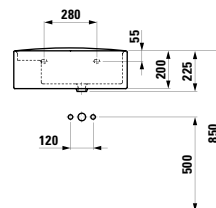

857600 COLLEGE

School washbasin with tap bank and soap dish

600 x 455 x 225 mm

Colours: .000

Options: .000 .104 .503