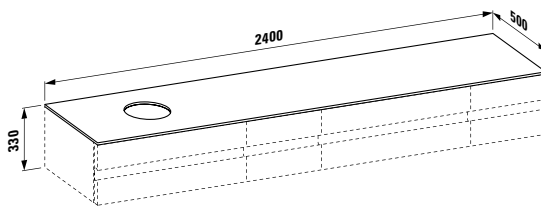

245972

Freestanding bathtub, made of Sentec solid surface, with centre outlet, with lifting system

1830 x 870 x 460 (530) mm

Colours: .000

Options: .000 .605 .615 .625

294103

Neck cushion, black, self-adhesive, for curved bathtub contours, black

355 x 190 x 50

Colours: .016

Options: .000

241970

Freestanding bathtub, oval, with panel, with centre outlet, sanitary acrylic

2030 x 1020 x 460 (575) mm

Colours: .000

Options: .000

294103

Neck cushion, black, self-adhesive, for curved bathtub contours, black

355 x 190 x 50

Colours: .016

Options: .000

424602

Cover, 2400 mm, with cut-out left, for two vanity units with wide drawers left, for bowl washbasins 818971/2/3 and 813971

2400 x 500 x 12 mm

Colours: .630 .631

424603

Cover 2400 mm, with cut-out right, for 2 vanity units with wide drawers left, for bowl washbasins 818971/2/3 and 813971

2400 x 500 x 12 mm

Colours: .630 .631