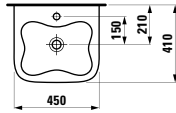

815031

Washbasin ,cloud'
450 x 410 x 140 mm

Colours: .000 .062 .072

Options: .104