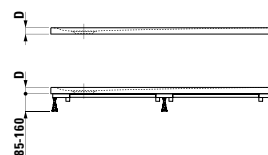

MARBOND BATHTUBS AND SHOWER TRAYS

Shower tray, made of Marbond composite material, super flat, rectangular, outlet at short side

- **210951** 1000 x 800 x 33 mm
- **210957** 1000 x 900 x 33 mm
- **212954** 1100 x 800 x 33 mm
- **212955** 1100 x 900 x 33 mm
- **210952** 1200 x 800 x 33 mm
- **210958** 1200 x 900 x 33 mm
- **211953** 1200 x 1000 x 33 mm
- **214951** 1700 x 750 x 46 mm
- **214953** 1700 x 800 x 46 mm
- **214959** 1800 x 750 x 46 mm
- **211959** 1800 x 800 x 46 mm

Colours: .000 .077 .078

Options: .000

Order no.	A / mm	B / mm	C / mm	D / mm
21095.1	1000	800	400	33
21095.7	1000	900	450	33
21295.4	1100	800	400	33
21295.5	1100	900	450	33
21095.2	1200	800	400	33
21095.8	1200	900	450	33
21195.3	1200	1000	500	33

Shower tray, made of Marbond composite material, super flat, rectangular, outlet at long side

- **215954** 1400 x 700 x 30 mm
- **210953** 1400 x 800 x 30 mm
- **210959** 1400 x 900 x 30 mm
- **211954** 1400 x 1000 x 30 mm
- **213956** 1600 x 700 x 32 mm
- **213957** 1600 x 750 x 32 mm
- **210954** 1600 x 800 x 32 mm
- **211950** 1600 x 900 x 33 mm
- **211955** 1600 x 1000 x 33 mm
- **214956** 1800 x 700 x 33 mm
- **214958** 1800 x 750 x 33 mm
- **210955** 1800 x 800 x 33 mm
- **211951** 1800 x 900 x 34 mm
- **211956** 1800 x 1000 x 34 mm
- **215953** 2000 x 900 x 36 mm
- **211957** 2000 x 1000 x 36 mm

Colours: .000 .077 .078

Options: .000