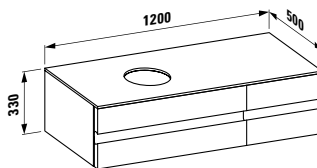

ILBAGNOALESSI ONE

818972

Bowl washbasin, with tap bank, flat, with concealed overflow, incl. ceramic waste cover

750 x 520 x 90 mm

Colours: .400

Options: .104 .109

●/○

424033

Vanity unit, 800 mm, centre cut-out, 2 drawers
800 x 500 x 330 mm

Colours: .630 .631

424131

Vanity unit, 1200 mm, cut-out left, 4 drawers
1200 x 500 x 330 mm

Colours: .630 .631

424132

Vanity unit, 1200 mm, cut-out right, 4 drawers
1200 x 500 x 330 mm

Colours: .630 .631

818973

Bowl washbasin, shelf positionable right or left, incl. ceramic waste cover

800 x 420 x 145 mm

Colours: .400

Options: .112

○

424161

Vanity unit, 1200 mm, cut-out left, 3 drawers
1200 x 500 x 330 mm

Colours: .630 .631

424162

Vanity unit, 1200 mm, cut-out right, 3 drawers
1200 x 500 x 330 mm

Colours: .630 .631

424261

Vanity unit, 1600 mm, cut-out left, 4 drawers
1600 x 500 x 330 mm

Colours: .630 .631

424262

Vanity unit, 1600 mm, cut-out right, 4 drawers
1600 x 500 x 330 mm

Colours: .630 .631