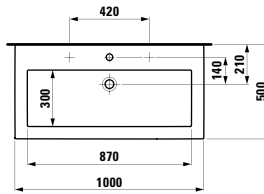

860337

Combipack 1000 mm, washbasin ,slim' with vanity unit with 2 drawers, incl. drawer organiser

1000 x 500 x 725 mm

Colours: .640 .641 .642

Options: .104 .107

washbasin only available in color .000