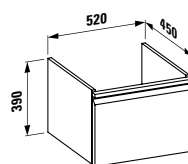

483034

Vanity unit, 1 drawer and interior drawer, incl. drawer organiser

520 x 450 x 390 mm

Colours: .423 .463 .475 .999