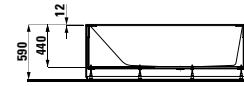

BATHTUBS WITH LIGHTING / WHIRL SYSTEMS

223335 KARTELL BY LAUFEN

Bathtub, right corner, made of Sentec solid surface, with panel, with tap bank, with slot overflow in the side at the front, with frame

1700 x 860 x 440 (590) mm

Couleurs: .000

Options: .616

294680

Neck cushion, black, self-adhesive, for straight bathtub contours, black

Couleurs: .016

224336 KARTELL BY LAUFEN

Bathtub, left corner, made of Sentec solid surface, with panel, with tap bank, with slot overflow in the side at the front

1700 x 860 x 440 (590) mm

Couleurs: .000

Options: .616