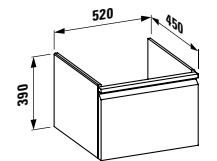

483352

Vanity unit, 1 drawer and interior drawer, incl. drawer organiser

520 x 450 x 390 mm

Colours: .423 .463 .475 .479 .480 .999