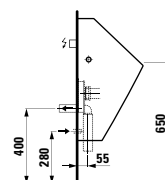

842065 CAPRINO PLUS

Siphonic urinal, internal water inlet, with electronic control, mains operated (230V), vandalproof

320 x 350 x 645 mm

Colours: .000 .400

Options: .407