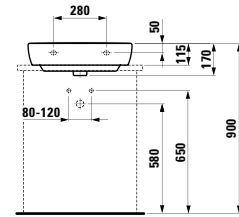

WASHBASINS UNDERSURFACE GROUND

817951 LAUFEN PRO A

Washbasin, undersurface ground

550 x 480 x 115 mm

Colours: .000 .400

Options: .104