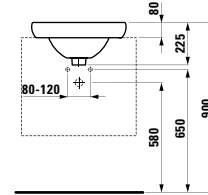

Colours: .400

Options: .104

817301 INO

Drop-in washbasin

350 x 365 x 40 (150) mm

Colours: .000 .400 .757

Options: .109 .112

817302 INO