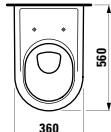

820955

Wall-hung WC, washdown, with flushing rim (anchor screw spacing 230 mm)

560 x 360 x 350 (400) mm

Colours: .000 .049 .400

Options: .000