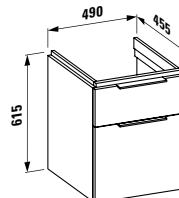

KARTELL BY LAUFEN

810332

Washbasin

500 x 460 x 145 mm

Colours: .000 .020 .400 .757 .759

Options: .104 .109

407509

Vanity unit with two drawers, incl. organiser, for washbasin 810332

Colours: .640 .641 .642

407506

Vanity unit, 2 drawers, incl. drawer organiser
490 x 455 x 615 mm

Colours: .631 .633 .634 .635