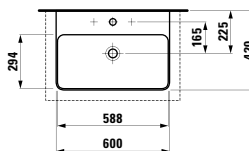

816283 VAL

Washbasin, undersurface ground
600 x 420 x 115 mm

Colours: .000 .400 .757

Options: .104 .108 .109 .111 .112 .158