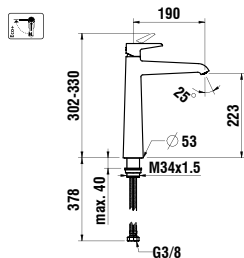

3113860041201

Concealed single lever basin mixer for Simibox 2-Point, fixed spout, projection 180 mm

Colours: .004