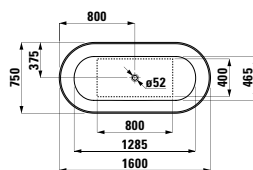

292340

Backrest, light grey

400 x 90 x 640 mm

Colours: .087