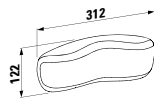

294103

Neck cushion, black, self-adhesive,
for curved bathtub contours, black

355 x 190 x 50

Colours: .016

Options: .000

243800

Bathtub, drop-in version, rim 80 mm,
sanitary acrylic

1800 x 800 x 455 mm