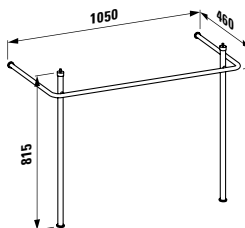

483551

Vanity unit, 1 drawer

1010 x 450 x 390 mm

Colours: .423 .463 .475 .479 .480 .999

483552

Vanity unit, 1 drawer and interior drawer, incl. drawer organiser

1010 x 450 x 390 mm

Colours: .423 .463 .475 .479 .480 .999