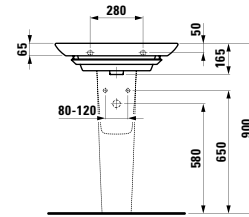

Colours: .004

Options: .000

810703

Washbasin

650 x 480 x 65 (145) mm

Colours: .000

Options: .104 .108

401221 CASE