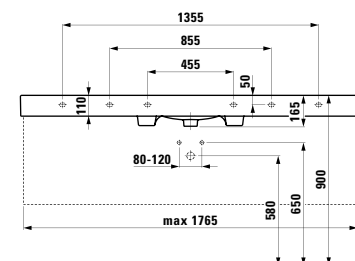

401402 CASE

Vanity unit, 2 drawers and 2 doors,
with 2 glass shelves

1790 x 375 x 460 mm

Colours: .463 .475 .519 .548 .999