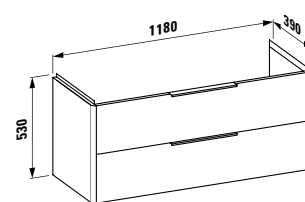

402472 BASE

Vanity unit, 2 drawers, incl. drawer organiser

1180 x 390 x 530 mm

Colours: .260 .261 .262 .263 .999

812281

Bowl washbasin, with semi-wet area and tap bank

500 x 400 x 125 mm

Colours: .000 .400 .757

Options: .104 .109 .111 .112