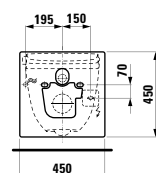

CLEANET SHOWER TOILETS

820691 RIVA

Shower toilet, wall-hung, washdown, without flushing rim, incl. WC seat and cover, removable, with lowering system incl. remote control with touch screen

Technical details:

- Rated voltage 220 – 240 V, 50/60 Hz
- Power consumption in use max. 1400 W
- Power consumption in standby (boiler at ECO or OFF, LED display OFF) < 1 W
- Protection rating IPX4
- Protection class I
- Direct connection by NYM cable possible
- Operating temperature range +5 – +40 °C
- Water flow pressure range 0.1 – 1 MPa
- Flow rate ca. 4.3L/min, Power mode ca. 5.6 l/min, lady shower ca. 2.5 l/min
- Shower 7 pressure levels
- Shower 7 temperature levels
- Shower duration range 15 – 20 – 25 sec
- Drinking water standards EN 1717

600 x 395 x 330 mm

Colours: .400 .757

Options: .000

894690

Adapter plate for shower toilet installation with connections above 9 cm outside of centre

450 x 450 x 25 mm

Colours: .000