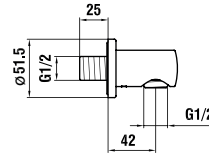

3639800041611 CITY

Shower hose connector ,city', projection 77 mm, with check-valve, all-metal

Colours: .004

363980xxx1521 TWIN

Shower hose connector with integrated ,twin' shower holder, projection 77 mm, with vacuum breaker, all-metal

Colours: .004 .090*

*brushed stainless steel