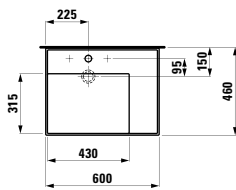

895 x 455 x 415 mm

Colours: .631 .633 .634 .635

KARTELL BY LAUFEN

810334

Washbasin, shelf right,
with concealed outlet

600 x 460 x 120 mm

Colours: .000 .020 .400 .757 .759

Options: .111 .112 .158 .815