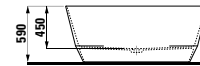

1500 x 700 x 590 mm

Colours: .000

Options: .000

294103

Neck cushion, black, self-adhesive, for curved bathtub contours, black

355 x 190 x 50

Colours: .016

Options: .000