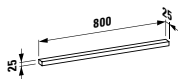

FRAME 25

447404

Mirror with aluminium frame, 800 mm

800 x 25 x 700 mm

Colours: .144

447491

LED light element, horizontal,
800 mm

800 x 25 x 25 mm