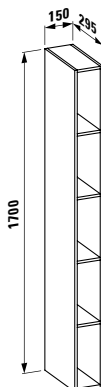

410905

Tall cabinet ,slim' with open front, 4 shelves

150 x 295 x 1700 mm

Colours: .100 .101 .103 .999

490950 CASE

Towel holder for furniture, 270 mm

270 x 60 x 15 mm

Colours: .000

490951 CASE

Towel holder for furniture, 320 mm

320 x 60 x 15 mm

Colours: .000

490952 CASE

Towel holder for furniture, 400 mm

400 x 60 x 15 mm

Colours: .000

411220

Set of adjustable feet (2 pieces), height 275 mm, anodized aluminium surface

275 mm

Colours: .105 .106