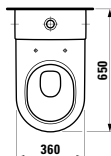

LAUFEN PRO

825952

Floorstanding WC, close-coupled, washdown, with flushing rim, outlet horizontal or vertical

650 x 360 x 440 (430) mm

Colours: .000 .049 .400

Options: .000 .231