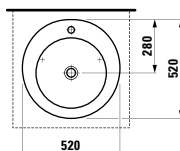

818971 ILBAGNOALESSI ONE

Bowl washbasin with tap bank, with concealed overflow, incl. ceramic waste cover

520 x 520 x 175 mm

Colours: .400

Options: .104 .109