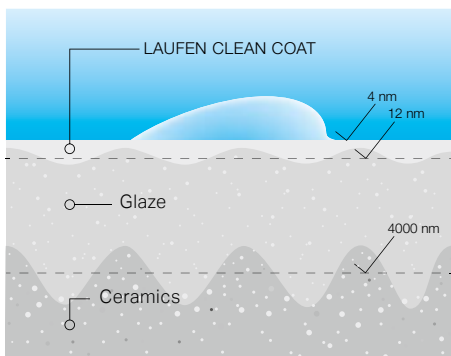

LCC Laufen Clean Coat

This innovative ceramic surface finish is a vitreous silicate ceramic coating on top of the original glaze. LCC is an extremely hard, indeed almost indestructible indivisible part of the ceramic object to which it is applied.

The benefits of this process: With a roughness of only 4 nanometers, LCC is entirely free of pores. Thanks to this feature, lime, dirt and bacteria have practically nowhere to gain a foothold – and even if they do, they can be removed much more easily. A hydrophilic effect caused by the material ensures that dirt particles are more easily washed away on flushing. In addition, cleaning and disinfection fluids spread over the surface more easily and thus work more effectively.

This is an ideal solution for the rigorous demands of everyday cleaning – for example in hotels or clinics – as LCC also means the sanitary ware is highly resistant to aggressive cleaning agents and chemicals. LCC ensures the highest standard of cleanliness and hygiene in the long-term. Even after years of use, the sanitary ware remains smooth and shiny, just as it was when it was brand new, in private bathrooms and public and semi-public areas.

Laufen Clean Coat LCC was awarded the iF material design award and nominated for the German Design Award.