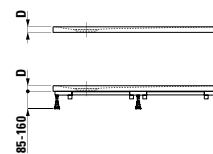

Order no.	A / mm	B / mm	C / mm	D / mm
21095.0	800	800	400	29
21095.6	900	900	450	30
21195.2	1000	1000	500	33
21195.8	1200	1200	600	33