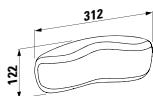

Colours: .400

Options: .000

245971

Bathtub, fitted version, with centre outlet,
with frame, made of Sentec solid surface

1780 x 820 x 460 (610) mm

Colours: .000

Options: .000 .605 .615 .625

294103