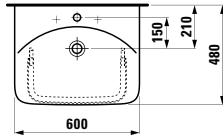

PALACE

810702

Washbasin

600 x 480 x 65 (145) mm

Colours: .000

Options: .104 .108

401201 CASE

Vanity unit, 1 drawer

595 x 430 x 425 mm

Colours: .463 .475 .519 .548 .999