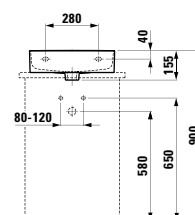

811281

Small washbasin
400 x 425 x 115 mm

Colours: .000 .400 .757

Options: .104 .109 .112

813281

Small washbasin, undersurface ground
400 x 425 x 115 mm

Colours: .000 .400 .757

Options: .104 .109 .112

815281

Small washbasin
450 x 420 x 115 mm

Colours: .000 .400 .757

Options: .104 .109 .111 .112

410102 SPACE

Vanity unit, 2 drawers
435 x 410 x 520 mm

Colours: .100 .101 .103 .999

402132 BASE

Vanity unit, 2 drawers, incl. drawer organiser
435 x 390 x 530 mm

Colours: .260 .261 .262 .263 .999

816280

Small washbasin, undersurface ground
450 x 420 x 115 mm

Colours: .000 .400 .757

Options: .104 .109 .111 .112