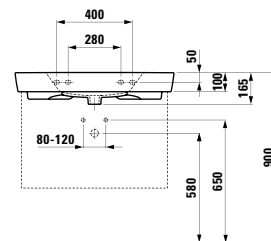

MODERNA

813545

Countertop washbasin

840 x 465 x 165 mm

Colours: .000

Options: .104 .109 .111 .112

●/○

425202

Vanity unit, 2 drawers, incl. drawer organiser, matching washbasin 813545

790 x 395 x 565 mm

Colours: .264 .265 .463 .475