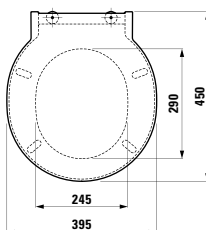

894281

WC seat and cover, removable, with lowering system

Colours: .000 .757

Options: .000