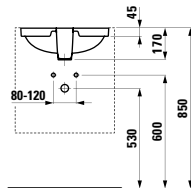

818961

Under-mounted washbasin

420 x 420 x 120

Colours: .000 .400

Options: .109