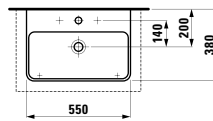

817958 LAUFEN PRO S

Washbasin ,compact', undersurface ground

550 x 380 x 95 mm

Colours: .000 .400

Options: .104 .109

●/○