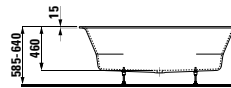

1700 x 750 x 460 mm

Colours: .000

Options: .000

294103

Neck cushion, black, self-adhesive, for curved bathtub contours, black

355 x 190 x 50

Colours: .016

Options: .000