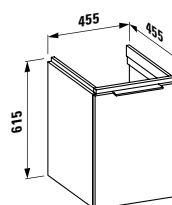

407551

Vanity unit, 1 drawer and internal shelf,
incl. drawer organiser

595 x 455 x 615 mm

Colours: .631 .633 .634 .635

407501

Vanity unit, 1 drawer and internal shelf,
incl. drawer organiser

455 x 455 x 615 mm

Colours: .631 .633 .634 .635