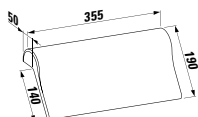

1700 x 860 x 440 (540) mm

Couleurs: .000

Options: .616

294680

Neck cushion, black, self-adhesive, for straight bathtub contours, black

Couleurs: .016

BATHTUBS WITH LIGHTING / WHIRL SYSTEMS

222332 KARTELL BY LAUFEN