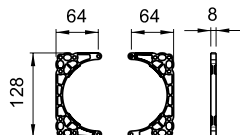

3799800005001

Mounting flange for Simibox, usable as mounting aid or backing flange for pre-wall installation