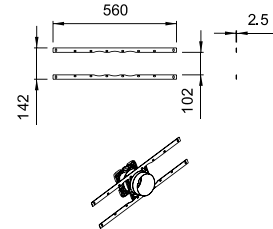

3799800030001

Mounting aid for Simibox/Simibox ,light'