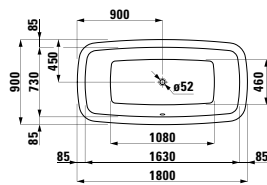

ACRYLIC BATHTUBS

232801 PALOMBA COLLECTION

Bathtub, fitted version, with centre outlet, rim height 40mm, sanitary acrylic

1800 x 900 x 455 (600) mm

Colours: .000

Options: .000

294103

Neck cushion, black, self-adhesive, for curved bathtub contours, black

355 x 190 x 50

Colours: .016

Options: .000

242800 PALOMBA COLLECTION

Bathtub, drop-in version, rim 20 mm, sanitary acrylic

1800 x 800 x 455 mm

Colours: .000

Options: .000