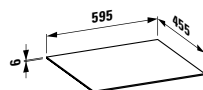

407800

Drawer element, 600 mm, 1 drawer

595 x 455 x 415 mm

Colours: .631 .633 .634 .635

407820

Glass top, 600 mm, option for drawer element 407800

595 x 455 x 6 mm

Colours: .631 .633 .634 .635