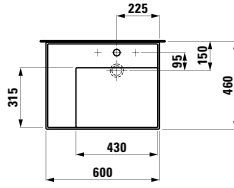

810335

Washbasin, shelf left,
with concealed outlet

600 x 460 x 120 mm

Colours: .000 .020 .400 .757 .759

Options: .111 .112 .158 .815

407568

Vanity unit with two drawers, incl. organiser,
for washbasin shelf left 810335

Colours: .640 .641 .642