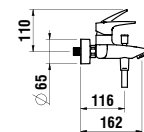

3212070041311

Wall-mounted single lever bath mixer, with 2-way diverter, with accessories

Colours: .004