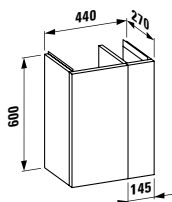

407517

Vanity unit with one glas shelf, door hinge left,
open shelf right for handwashbasin tap bank left
815335

Colours: .640 .641 .642

407511

Vanity unit, 1 door, right hinged,
incl. drawer organiser

445 x 275 x 615 mm

Colours: .631 .633 .634 .635