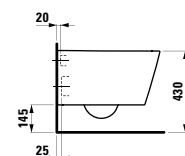

895 x 455 x 415 mm

Colours: .631 .633 .634 .635

820336

Wall-hung WC, washdown, rimless
545 x 370 x 285 (430) mm

Colours: .000 .020 .400 .757 .759

Options: .000

KARTELL BY LAUFEN

823336