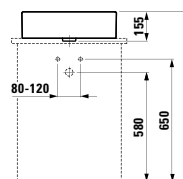

Options: .104 .108 .109

811432 LIVING CITY

Bowl washbasin, with tap bank

600 x 425 x 140 mm

Colours: .000

Options: .104 .108 .109

812300 INO

Bowl washbasin