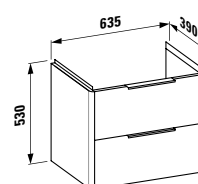

402312 BASE

Vanity unit, 2 drawers, incl. drawer organiser

635 x 390 x 530 mm

Colours: .260 .261 .262 .263 .999

816284

Washbasin, undersurface ground

650 x 420 x 115 mm

Colours: .000 .400 .757

Options: .104 .108 .109 .111 .112 .158