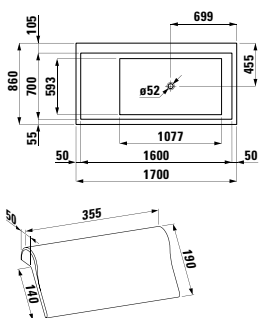

294680

Neck cushion, black, self-adhesive, for straight bathtub contours, black

312 x 122 x 50 mm

Colours: .016