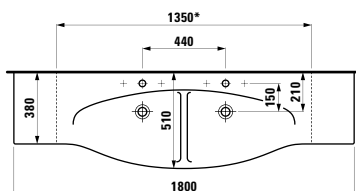

1495 x 375 x 460 mm

Colours: .463 .475 .519 .548 .999

813708

Double vanity washbasin, cutable to 1350 mm
1800 x 510 x 110 mm

Colours: .000

Options: .104 .108 .135 .147

814708

Double vanity washbasin, cutable to 1350 mm,
with chromed towel holder