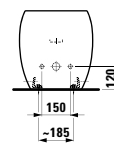

832971

Floorstanding bidet, with concealed overflow, incl. ceramic waste cover

390 x 585 x 415 mm

Colours: .400

Options: .304