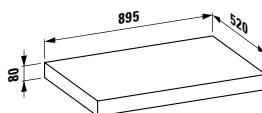

405130

Countertop, 900 mm, without cut-out

895 x 520 x 80 mm

Colours: .463 .519 .548