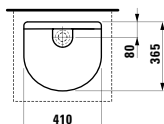

340 x 340 x 130 mm

Colours: .000 .400 .757

Options: .112

812342 SONAR

Bowl washbasin, incl. ceramic waste cover

410 x 365 x 130 mm

Colours: .000 .400 .757

Options: .112