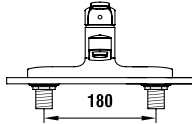

The matching concealed system can be found in the SIMIBOX chapter.
Matching showerheads, shower systems and accessories can be found in the SHOWER ACCESSORIES chapter.

SHOWER ACCESSORIES

3679810041101

Square rain shower head, 202 x 202 mm