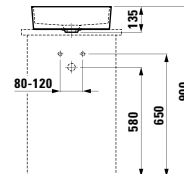

Colours: .000 .020 .400 .757 .759

Options: .111 .112 .158

812331 KARTELL BY LAUFEN

Bowl washbasin

420 x 420 x 120 mm

Colours: .000 .020 .400 .757 .759

Options: .112

811433 LIVING SAPHIRKERAMIK