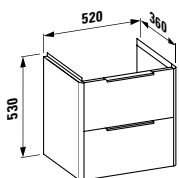

483022

Vanity unit, 1 drawer and interior drawer, incl. drawer organiser

510 x 370 x 390 mm

Colours: .423 .463 .475 .479 .480 .999