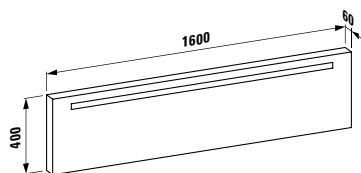

Colours: .200

448441

Mirror with integrated lighting,
1600 mm frame and demister (mirror heating)
1600 x 60 x 400 mm

Colours: .200

870976

Ceramic towel holder
130 x 70 x 95 mm

Colours: .000

Options: .000*