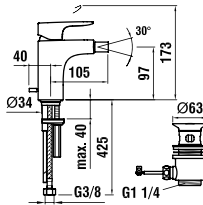

3417510041111 CITYPLUS

Single lever bidet mixer, projection 105 mm, fixed spout, with pop-up waste

Colours: .004