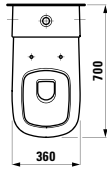

PALOMBA COLLECTION

824806

Floorstanding WC, close-coupled, washdown, with flushing rim, outlet horizontal or vertical
700 x 360 x 460 (430) mm

Colours: .000 .400

Options: .000

828801

Cistern, rear water inlet (centre)
345 x 165 x 435 mm

Colours: .000

828802

Cistern, side water inlet (left or right)
345 x 165 x 435 mm

Colours: .000