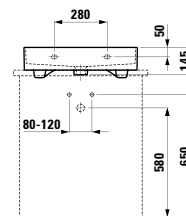

816333 KARTELL BY LAUFEN

Washbasin, undersurface ground

600 x 460 x 120 mm

Colours: .000 .020 .400 .757 .759

Options: .104 .109