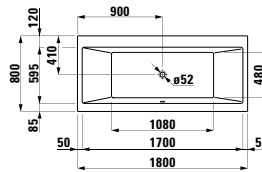

Colours: .000

Options: .000

232951

Bathtub, with centre outlet, fitted version, sanitary acrylic

1800 x 800 x 460 (620)

Colours: .000

Options: .000

296135