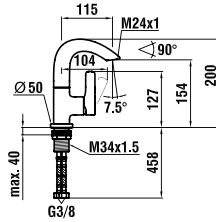

UNIVERSAL FAUCETS

3117010042101 CURVEPRIME

Single lever basin mixer, projection 115 mm, swivel spout, without pop-up waste

Colours: .004