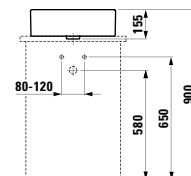

811430

Small bowl washbasin, with tap bank

450 x 380 x 140 mm

Colours: .000

Options: .104 .109

●/○