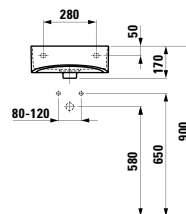

SONAR

815341

Small washbasin, incl. ceramic waste cover

410 x 420 x 140 mm

Colours: .000 .400 .757

Options: .104 .109