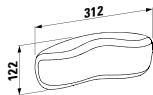

294103

Neck cushion, black, self-adhesive,
for curved bathtub contours, black

355 x 190 x 50

Colours: .016

Options: .000