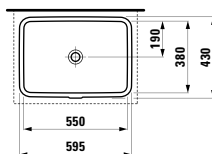

811968

Under-mounted washbasin, ground

550 x 380 x 170 mm

Colours: .000 .400

Options: .109