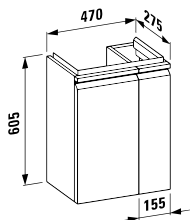

LAUFEN PRO S

815955

Small washbasin, tap bank left

480 x 280 x 85 mm

Colours: .000 .400

Options: .104 .109

●/○

483001

Vanity unit, 1 door, left hinged, shelf right, open-sided

470 x 275 x 605 mm

Colours: .423 .463 .475 .479 .480 .999

402101 BASE

Vanity unit, 1 door, left hinged, incl. drawer organiser

470 x 265 x 530 mm

Colours: .260 .261 .262 .263 .999

862965

Combipack small washbasin 815955, tap bank left with vanity unit ,Pro', incl. space saving siphon and fastening set

480 x 280 x 690

Colours: .463 .475

Options: .104