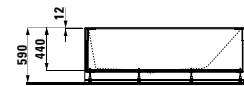

294680

Neck cushion, black, self-adhesive, for straight bathtub contours, black

Couleurs: .016

223331 KARTELL BY LAUFEN

Bathtub, drop-in version, made of Sentec solid surface, with tap bank on left-hand side, with slot overflow in the side at the front, with frame

1700 x 860 x 440 (590) mm

Couleurs: .000

Options: .616