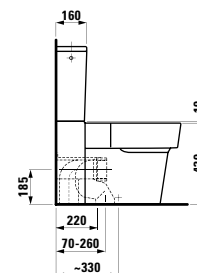

824281

Floorstanding WC, close-coupled, washdown, rimless, outlet horizontal or vertical

660 x 390 x 440 (430) mm

Colours: .000 .400 .757

Options: .000