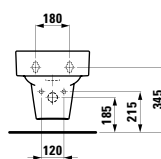

830281

Wall-hung bidet

530 x 390 x 360 (430) mm

Colours: .000 .400 .757

Options: .302