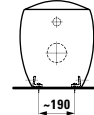

821971

Floorstanding WC, washdown, with flushing rim, outlet horizontal or vertical

585 x 390 x 415

Colours: .400

Options: .000