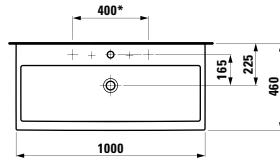

818437

Washbasin

1000 x 460 x 140 mm

Colours: .000

Options: .104 .107 .108 .109

401281 CASE

Vanity unit, 1 drawer

990 x 455 x 455 mm

Colours: .463 .475 .519 .548 .999