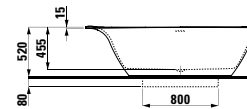

230302

Freestanding bathtub, made of Sentec solid surface,
with integrated head rest

1800 x 800 x 455 (520) mm

Colours: .000

Options: .000