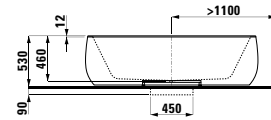

245972

Freestanding bathtub, made of Sentec solid surface, with centre outlet, with lifting system

1830 x 870 x 460 (530) mm

Colours: .000

Options: .000 .605 .615 .625

294103

Neck cushion, black, self-adhesive, for curved bathtub contours, black

355 x 190 x 50

Colours: .016

Options: .000

241970

Freestanding bathtub, oval, with panel, with centre outlet, sanitary acrylic

2030 x 1020 x 460 (575) mm

Colours: .000

Options: .000