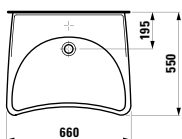

810603 REHAB

Hospital washbasin ,liberty', barrier-free

660 x 550 x 165 mm

Colours: .000

Options: .000 .104