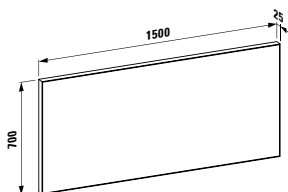

1500 x 25 x 700 mm

Colours: .144

447541

LED light element, horizontal, 1500 mm

1500 x 25 x 25 mm

447542

LED light element, horizontal, with switch, 1500 mm

500 mm