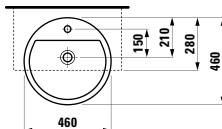

813431 LIVING CITY

Semi-recessed washbasin, round

460 x 460 x 140 mm

Colours: .000

Options: .104 .109

●/○