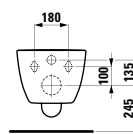

820802

Wall-hung WC, washdown, rimless

540 x 360 x 265 (430) mm

Colours: .000 .400

Options: .000