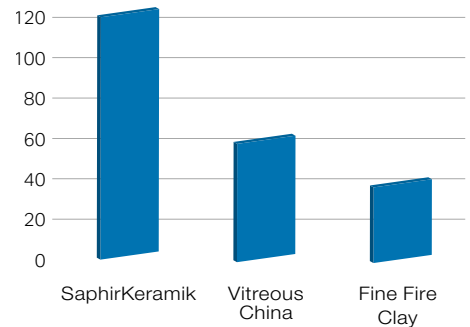

BENDING STRENGTH MPa

Source: Bundesanstalt für Materialforschung- und Prüfung, Berlin, 2011