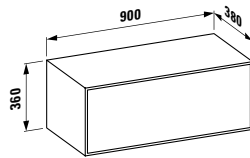

409000

Drawer element 900, 1 drawer
900 x 380 x 360 mm

Colours: .250 .251

409241

Internal shelf for drawer element
900 x 380 mm, with provision for a socket
865 x 90 x 85 mm

Colours: .250 .251