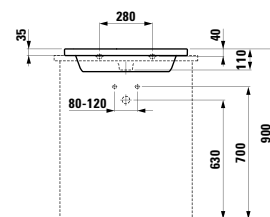

816432 LIVING SQUARE

Drop-in washbasin, wall-mounted

650 x 480 x 40 (120) mm

Colours: .000

Options: .104 .108 .109