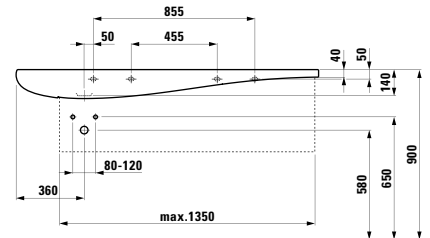

424360

Vanity unit, 2 drawers
1350 x 320 x 490 mm

Colours: .630 .631

811971

Washbasin with integrated pedestal,
with wall connection, with concealed overflow,
incl. ceramic waste cover
520 x 530 x 850 mm

Colours: .400

Options: .104 .109

●/○

811972

Freestanding washbasin,
with concealed overflow,
incl. ceramic waste cover
530 x 530 x 900 mm

Colours: .400

Options: .104 .109

●/○