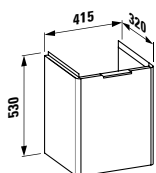

402111 BASE

Vanity unit, 1 door, left hinged, incl. drawer organiser

415 x 320 x 530 mm

Colours: .260 .261 .262 .263 .999

402112 BASE

Vanity unit, 1 door, right hinged, incl. drawer organiser

415 x 320 x 530 mm

Colours: .260 .261 .262 .263 .999