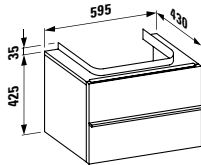

PALACE

810702

Washbasin

600 x 480 x 65 (145) mm

Colours: .000

Options: .104 .108

401201 CASE

Vanity unit, 1 drawer

595 x 430 x 425 mm

Colours: .463 .475 .519 .548 .999