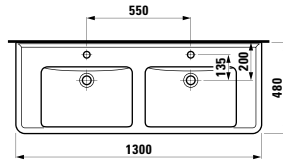

LAUFEN PRO A

814967

Double washbasin
1300 x 480 x 115 mm

Colours: .000 .400

Options: .104 .109

●/○