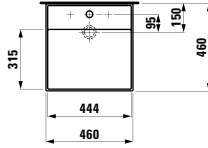

815331

Small washbasin with concealed outlet

460 x 460 x 120 mm

Colours: .000 .020 .400 .757 .759

Options: .111 .112 .158 .815

407508

Vanity unit with two drawers, incl. organiser, for handwashbasin 815331

Colours: .640 .641 .642

407502

Vanity unit, 2 drawers, incl. drawer organiser

455 x 455 x 615 mm

Colours: .631 .633 .634 .635