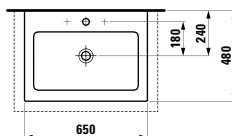

816432 LIVING SQUARE

Drop-in washbasin, wall-mounted

650 x 480 x 40 (120) mm

Colours: .000

Options: .104 .108 .109