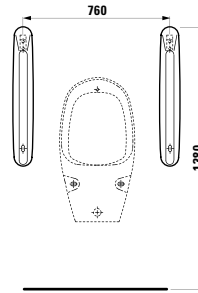

URINALS

847600 RION

Ceramic urinal divider

400 x 90 x 720 mm

Colours: .000

Options: .000

Matching installation systems can be found in the LIS chapter.