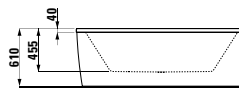

PALOMBA COLLECTION

231800

Freestanding bathtub, with panel and centre outlet, sanitary acrylic

1800 x 900 x 455 (600) mm

Colours: .000

Options: .000

294103

Neck cushion, black, self-adhesive, for curved bathtub contours, black