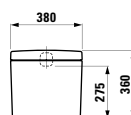

826951

Cistern, rear water inlet (centre)

380 x 175 x 360 mm

Colours: .000 .049

Options: .871