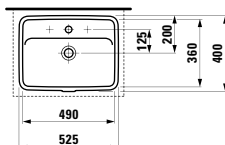

811966 LAUFEN PRO S

Under-mounted washbasin, with tap bank, ground
490 x 360 x 170 mm

Colours: .000 .400

Options: .104 .109

●/○