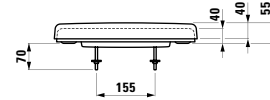

891950

WC seat and cover, removable

Colours: .000 .049

Options: .300