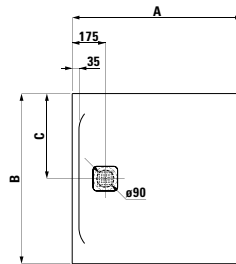

Shower tray, made of Marbond composite material, super flat, square, outlet at side

800 x 800 x 29 mm

Colours: .000 .077 .078

Options: .000

Shower tray, made of Marbond composite material, super flat, rectangular, outlet at short side