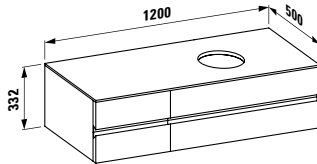

424131

Vanity unit, 1200 mm, cut-out left, 4 drawers
1200 x 500 x 330 mm

Colours: .630 .631

424132

Vanity unit, 1200 mm, cut-out right, 4 drawers
1200 x 500 x 330 mm

Colours: .630 .631

818973

Bowl washbasin, shelf positionable right or left, incl. ceramic waste cover

800 x 420 x 145 mm

Colours: .400

Options: .112

○