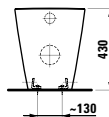

KARTELL BY LAUFEN

823336

Floorstanding WC, washdown, rimless, outlet horizontal or vertical

560 x 370 x 430 mm

Colours: .000 .020 .400 .757

Options: .000