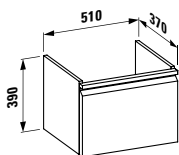

LAUFEN PRO S

818958

Washbasin ,compact'

550 x 380 x 95 mm

Colours: .000 .400

Options: .104 .109 .142 .156

●/○