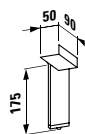

408100

Shelf with mirrored front, open-sided right and left,
3 shelves
300 x 200 x 1200 mm

Colours: .631 .633 .634 .635

407660

Set of adjustable feet (2 pieces), anodized aluminium
surface, matches combipacks and tall cabinet
175 mm