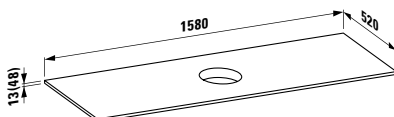

411053

Countertop, 1600 mm, with centre cut-out, 13 mm
thick

1580 x 520 x 13 (48) mm

Colours: .100 .101 .103