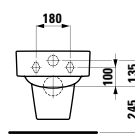

820281

Wall-hung WC, washdown, rimless

530 x 390 x 360 (430) mm

Colours: .000 .400 .757

Options: .000