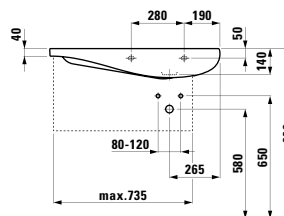

900 x 500 x 165 mm

Colours: .400

Options: .104 .109

●/○

424450

Vanity unit, 2 drawers

730 x 320 x 475 mm

Colours: .630 .631