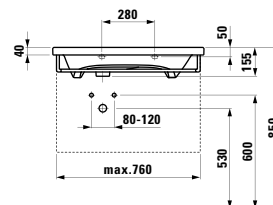

PALOMBA COLLECTION

814804

Vanity washbasin, asymmetrical

800 x 500 x 40 (160) mm

Colours: .000 .400

Options: .104 .109 .111

●/○

407202

Vanity unit, 2 drawers

785 x 495 x 590 mm

Colours: .220 .222 .223

381801

Towel holder, chromed

760 x 25 x 95 mm

Colours: .004

814806

Vanity washbasin, asymmetrical

1200 x 500 x 40 (180) mm

Colours: .000 .400

Options: .104 .109 .111

●/○

407304

Vanity unit, 4 drawers

1185 x 495 x 590 mm

Colours: .220 .222 .223

381802

Towel holder, chromed

1160 x 25 x 95 mm

Colours: .004