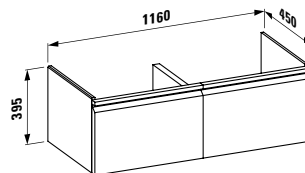

LAUFEN PRO S

814966

Double washbasin
1200 x 460 x 95 mm

Colours: .000 .400

Options: .104 .108 .109

483563

Vanity unit, 2 drawers, incl. drawer organiser
1160 x 450 x 395 mm

Colours: .423 .463 .475 .479 .480 .999

483564

Vanity unit, 2 drawers and interior drawer,
incl. drawer organiser

1160 x 450 x 395 mm

Colours: .423 .463 .475 .479 .480 .999