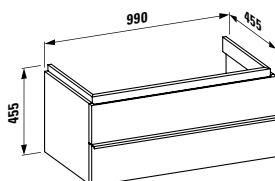

401281 CASE

Vanity unit, 1 drawer
990 x 455 x 455 mm

Colours: .463 .475 .519 .548 .999

401282 CASE

Vanity unit, 2 drawers
990 x 455 x 455 mm

Colours: .463 .475 .519 .548 .999