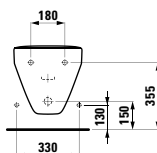

830701

Wall-hung bidet

560 x 360 x 350 (430) mm

Colours: .000

Options: .302