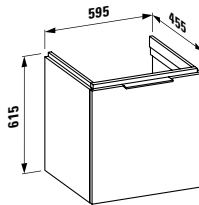

407551

Vanity unit, 1 drawer and internal shelf,
incl. drawer organiser

595 x 455 x 615 mm

Colours: .631 .633 .634 .635