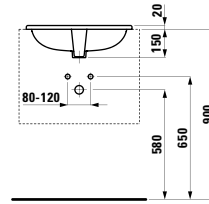

DROP-IN WASHBASINS

818963 LAUFEN PRO S

Drop-in washbasin
560 x 440 x 20 (175) mm
Colours: .000 .400
Options: .104 .108 .109

●/●●●/○