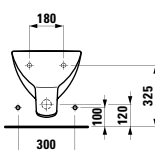

830951

Wall-hung bidet
580 x 360 x 345 (430) mm

Colours: .000 .049 .400

Options: .304