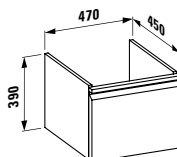

818951

Washbasin
550 x 480 x 115 mm

Colours: .000 .400

Options: .104 .109 .142

483023

Vanity unit, 1 drawer
470 x 450 x 390 mm

Colours: .423 .463 .475 .999