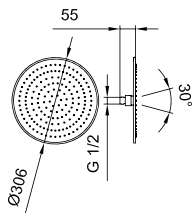

Colours: .004

3679810042201

Round rain shower head, Ø 247 mm

Colours: .004

3679810042301

Round rain shower head, Ø 306 mm

Colours: .004

SHOWER ACCESSORIES