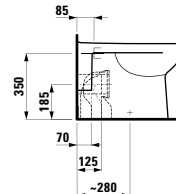

822951

Floorstanding WC, washdown, with flushing rim, outlet horizontal or vertical

580 x 360 x 400 mm

Colours: .000 .049 .400

Options: .000