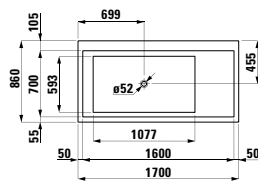

KARTELL BY LAUFEN

224331

Bathtub, drop-in version, made of Sentec solid surface, with tap bank on right side, with slot overflow in the side at the front, with frame

1700 x 860 x 440 (590) mm

Colours: .000

Options: .616

294680

Neck cushion, black, self-adhesive, for straight bathtub contours, black

312 x 122 x 50 mm

Colours: .016

223332

Freestanding bathtub, made of Sentec solid surface, with tap bank on right-hand side, with slot overflow, with lifting system

1700 x 860 x 440 (540) mm

Colours: .000

Options: .616