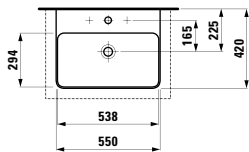

WASHBASINS UNDERSURFACE GROUND

816282 VAL

Washbasin, undersurface ground
550 x 420 x 115 mm

Colours: .000 .400 .757

Options: .104 .108 .109 .111 .112 .158