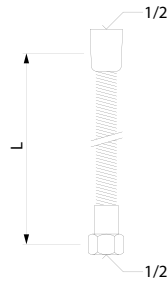

SHOWER ACCESSORIES

3629800042501

Metallic hose, chromed, 800 mm
800

Colours: .004

3629800042601

Metallic hose, chromed, 1500 mm
1500

Colours: .004

3629800042701

Metallic hose, chromed, 1800 mm
1800

Colours: .004

3629800042801

Metallic hose, chromed, 2000 mm
2000

Colours: .004