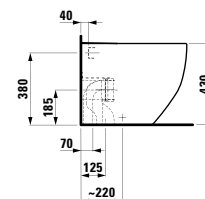

823806

Floorstanding WC, washdown, with flushing rim, outlet horizontal or vertical

360 x 560 x 430

Colours: .000 .400

Options: .000