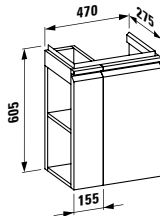

815954

Small washbasin, tap bank right

480 x 280 x 85 mm

Colours: .000 .400

Options: .104 .109

●/○

483002

Vanity unit, 1 door, right hinged, shelf left, open-sided

470 x 275 x 605 mm

Colours: .423 .463 .475 .479 .480 .999

402102 BASE

Vanity unit, 1 door, right hinged, incl. drawer organiser

470 x 265 x 530 mm

Colours: .260 .261 .262 .263 .999

862964

Combipack small washbasin 815954, tap bank right with vanity unit ,Pro', incl. space saving siphon and fastening set

480 x 280 x 690

Colours: .463 .475

Options: .104