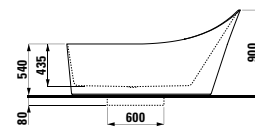

1800 x 890 x 540 (900) mm

Colours: .000

Options: .000 .605 .615 .625

294103

Neck cushion, black, self-adhesive, for curved bathtub contours, black

355 x 190 x 50

Colours: .016

Options: .000