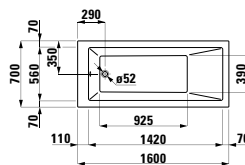

233950 LAUFEN PRO

Bathtub, drop-in version, sanitary acrylic

1600 x 700 x 460 mm

Colours: .000

Options: .000

294680

Neck cushion, black, self-adhesive, for straight bathtub contours, black

312 x 122 x 50 mm

Colours: .016