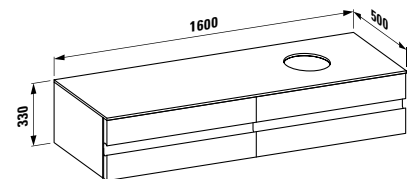

424162

Vanity unit, 1200 mm, cut-out right, 3 drawers
1200 x 500 x 330 mm

Colours: .630 .631