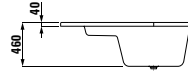

242500 SOLUTIONS

Bathtub, corner model, drop-in version,
sanitary acrylic

1400 x 1400 x 460

Colours: .000

Options: .000