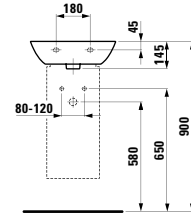

815301

Small washbasin
450 x 410 x 120 mm

Colours: .000 .400 .757

Options: .104 .109 .111 .112