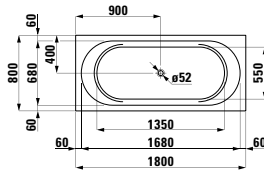

294103

Neck cushion, black, self-adhesive,
for curved bathtub contours, black

355 x 190 x 50

Colours: .016

Options: .000

241950

Bathtub, drop-in version, oval,
made of Marbond composite material

1800 x 800 x 460 mm