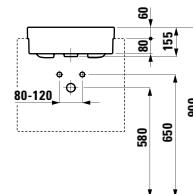

813431 LIVING CITY

Semi-recessed washbasin, round

460 x 460 x 140 mm

Colours: .000

Options: .104 .109

●/○