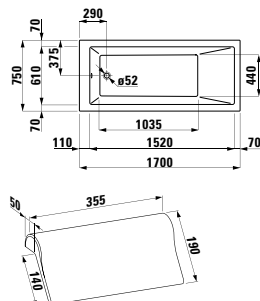

231950 LAUFEN PRO

Bathtub, drop-in version, sanitary acrylic

1700 x 750 x 460 mm

Colours: .000

Options: .000

294680

Neck cushion, black, self-adhesive, for straight bathtub contours, black

312 x 122 x 50 mm

Colours: .016

232950 LAUFEN PRO

Bathtub, drop-in version, with centre outlet, sanitary acrylic

1800 x 800 x 460 mm

Colours: .000

Options: .000