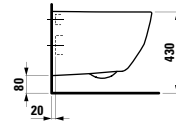

820959

Wall-hung WC, washout, with flushing rim

530 x 360 x 350 (430) mm

Colours: .000 .049 .400

Options: .000