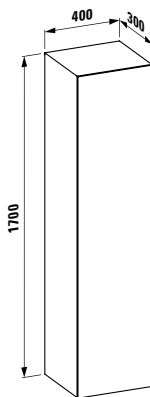

458021

Tall cabinet, 1 door, right hinged,
mirrored on both sides, 4 glass shelves

400 x 300 x 1700 mm

Colours: .630 .631