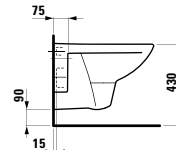

820960

Wall-hung WC, washdown, rimless

530 x 360 x 345 (430) mm

Colours: .000 .049 .400

Options: .000