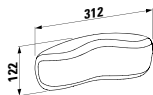

294103

Neck cushion, black, self-adhesive,
for curved bathtub contours, black

355 x 190 x 50

Colours: .016

Options: .000

243952

Freestanding bathtub,
made of Marbond composite material

1500 x 700 x 590 mm

Colours: .000

Options: .000