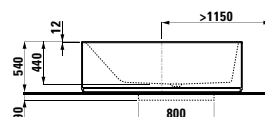

294680

Neck cushion, black, self-adhesive, for straight bathtub contours, black

312 x 122 x 50 mm

Colours: .016

223335 KARTELL BY LAUFEN

Bathtub, right corner, made of Sentec solid surface, with panel, with tap bank, with slot overflow in the side at the front, with frame

1700 x 860 x 440 (590) mm

Colours: .000

Options: .616