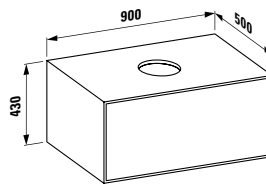

409013

Drawer element 900, 1 drawer with centre cut-out
900 x 500 x 430 mm

Colours: .250 .251

409242

Internal shelf for drawer element
900 x 500 mm, with provision for a socket
865 x 150 x 85 mm

Colours: .250 .251