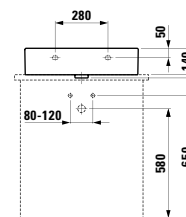

817434 LIVING CITY

Washbasin, undersurface ground

600 x 460 x 140 mm

Colours: .000

Options: .104 .108 .109