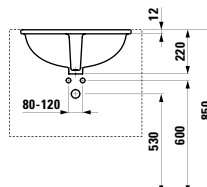

811291 LIPSY

Under-mounted washbasin, ground

565 x 410 x 220 mm

Colours: .000

Options: .000*

*without taphole, with overflow in the front