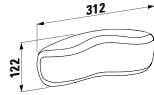

PALOMBA COLLECTION

242800

Bathtub, drop-in version, rim 20 mm,
sanitary acrylic

1800 x 800 x 455 mm

Colours: .000

Options: .000

294103

Neck cushion, black, self-adhesive,
for curved bathtub contours, black