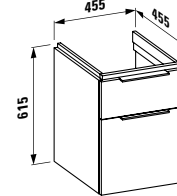

815331

Small washbasin with concealed outlet

460 x 460 x 120 mm

Colours: .000 .020 .400 .757 .759

Options: .111 .112 .158 .815

407508

Vanity unit with two drawers, incl. organiser, for handwashbasin 815331

Colours: .640 .641 .642

407502

Vanity unit, 2 drawers, incl. drawer organiser

455 x 455 x 615 mm

Colours: .631 .633 .634 .635