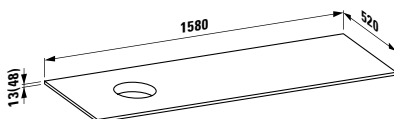

411051

Countertop, 1600 mm, with cut-out left, 13 mm thick
1580 x 520 x 13 (48) mm

Colours: .100 .101 .103