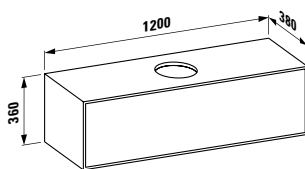

409033

Drawer element 1200, 1 drawer with centre cut-out
1200 x 380 x 360 mm

Colours: .250 .251

409245

Internal shelf for drawer element
1200 x 380 mm, with provision for a socket

1165 x 90 x 85 mm

Colours: .250 .251