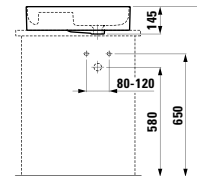

812282 VAL

Bowl washbasin, with semi-wet area (islet)

550 x 360 x 125 mm

Colours: .000 .400 .757

Options: .109 .112