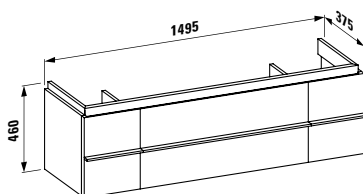

814706

Double vanity washbasin, cutable to 1350 mm,
with chromed towel holder

1500 x 510 x 110 mm

Colours: .000

Options: .104 .108 .135 .147

401353 CASE

Vanity unit, 1 drawer and 2 doors,
with 2 glass shelves

1495 x 375 x 460 mm

Colours: .463 .475 .519 .548 .999

401354 CASE

Vanity unit, 2 drawers and 2 doors,
with 2 glass shelves

1495 x 375 x 460 mm

Colours: .463 .475 .519 .548 .999

813708

Double vanity washbasin, cutable to 1350 mm
1800 x 510 x 110 mm

Colours: .000

Options: .104 .108 .135 .147