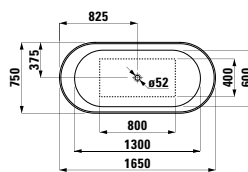

294103

Neck cushion, black, self-adhesive, for curved bathtub contours, black

355 x 190 x 50

Colours: .016

Options: .000

Shower tray, made of Marbond composite material, super flat, square, outlet at side

210950 800 x 800 x 29 mm

210956 900 x 900 x 30 mm

210952 1000 x 1000 x 33 mm

210958 1200 x 1200 x 33 mm

Colours: .000 .077 .078

Options: .000