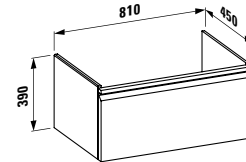

813965

Washbasin

850 x 460 x 95 mm

Colours: .000 .400

Options: .104 .108 .109