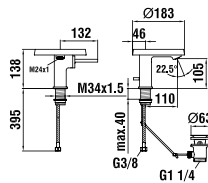

KARTELL BY LAUFEN FAUCETS

3113310041111

Single lever basin mixer ,disc' projection 110 mm, with pop-up waste, including storage tray ,disc', transparent crystal

Colours: .004

3113310041101

Single lever basin mixer ,disc' projection 110 mm, without pop-up waste, including storage tray ,disc', transparent crystal

Colours: .004

398335xxx0011 KARTELL BY LAUFEN

Storage tray ,disc', for wall tray, toilet paper holder and faucets ,disc' with Ø 185 mm, plastic

185 x 185 x 15 mm

Colours: .081 .082 .084 .085 .090 .091 .092 .093

3113310041131

Single lever basin mixer ,disc' projection 110 mm, with pop-up waste lever, without pop-up waste, including storage tray ,disc', transparent crystal

Colours: .004

3113380041101

Column single lever basin mixer ,disc', projection 110 mm, without pop-up waste, with storage tray ,disc', transparent crystal

Colours: .004