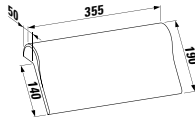

ACRYLIC BATHTUBS

234950 LAUFEN PRO

Bathtub, with centre outlet, drop-in, sanitary acrylic
1900 x 900 x 480 mm

Colours: .000

Options: .000