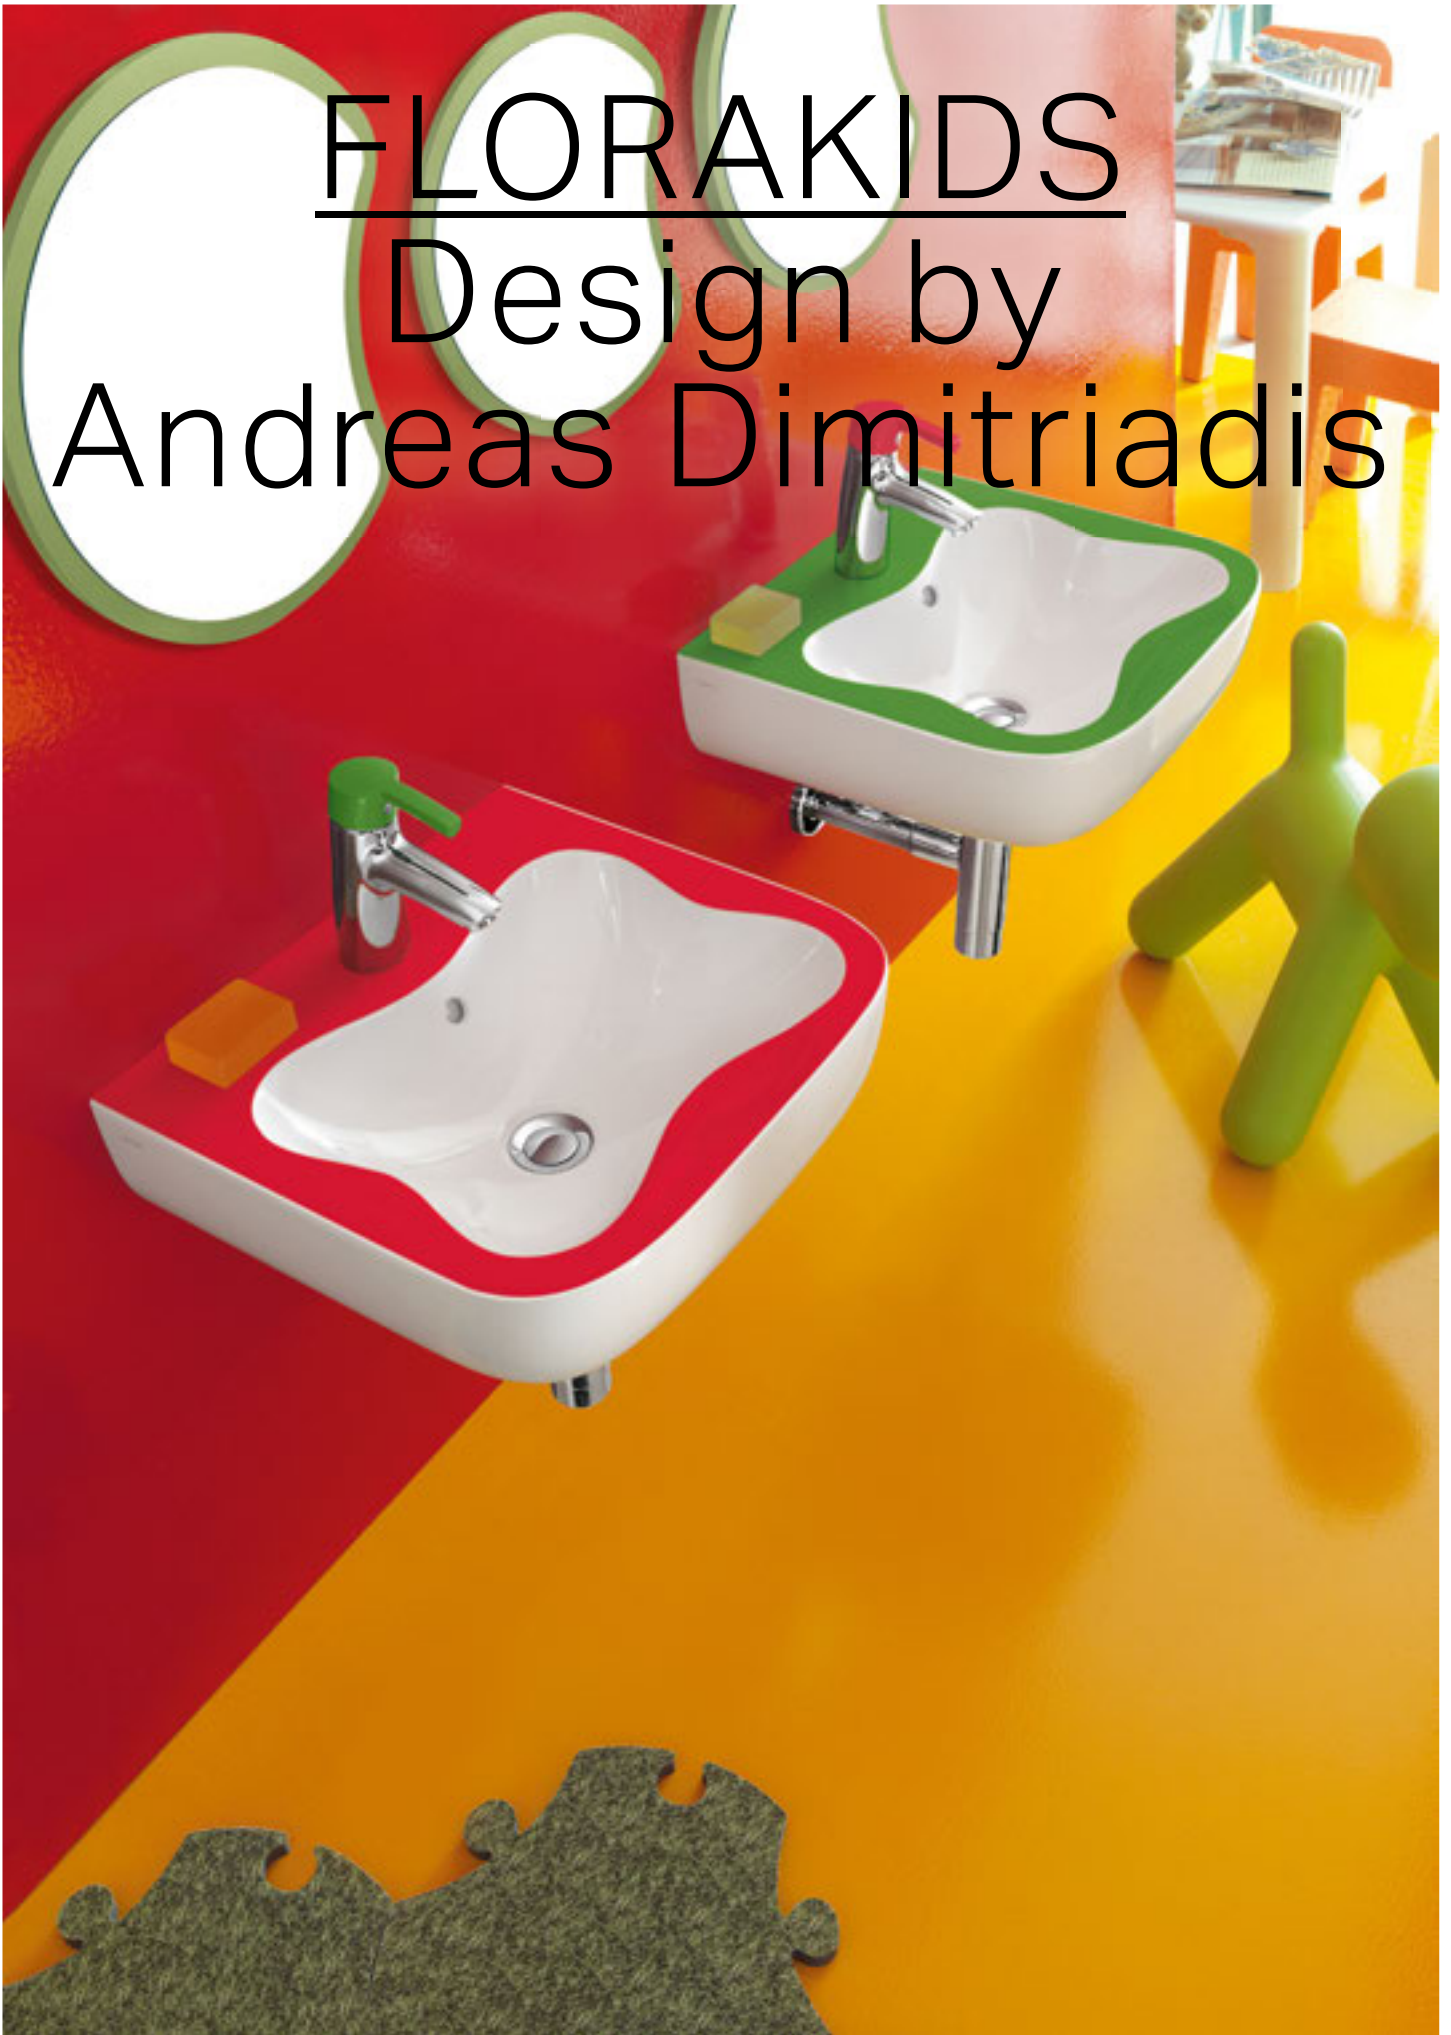

FLORAKIDS washbasin 'cloud'

WITH ATTENTION TO DETAIL!

Smiling children are the summer of life. At any time, anywhere. With FLORAKIDS, by designer Andreas Dimitriadis, the bathroom becomes a space to unfold in, promoting the development and imagination of children. It is meeting the needs of small children with its imaginative positioning.