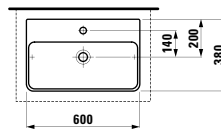

812953 LAUFEN PRO S

Bowl washbasin, with tap bank

600 x 380 x 95 mm

Colours: .000 .400

Options: .104 .109