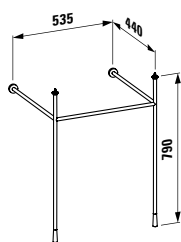

385335

Washbasin frame, chromed

535 x 440 x 790

Colours: .004 .450