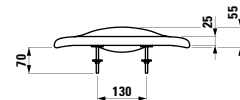

891032

WC seat ,ergo', without cover, removable, stainless
steel hinges

Colours: .061 .071 .300

Options: .000

877031

Shelf ,cloud', made from sanitary ceramic, wall-hung
550 x 130 x 55 mm

Colours: .000 .062 .072