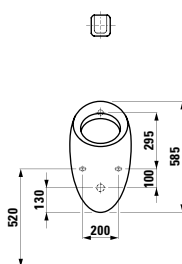

URINALS

840971 ILBAGNOALESSI ONE

Siphonic urinal, internal water inlet, version for cover
325 x 290 x 585 mm

Colours: .400

Options: .000

894971 ILBAGNOALESSI ONE

Cover for urinal

Colours: .000

Options: .000

840975 ILBAGNOALESSI ONE

Siphonic urinal, internal water inlet, version without cover

290 x 325 x 585 mm

Colours: .400

Options: .000

842061 CAPRINO PLUS

Siphonic urinal, internal water inlet

320 x 350 x 645 mm

Colours: .000 .400

Options: .000

842062 CAPRINO PLUS

Siphonic urinal, external water inlet vertical

320 x 350 x 645 mm

Colours: .000 .400

Options: .000

842065 CAPRINO PLUS

Siphonic urinal, internal water inlet, with electronic control, mains operated (230V), vandalproof

320 x 350 x 645 mm

Colours: .000 .400

Options: .407

842066 CAPRINO PLUS

Siphonic urinal, internal water inlet, with electronic control, battery operated (6V), vandalproof

320 x 350 x 645 mm

Colours: .000 .400

Options: .407