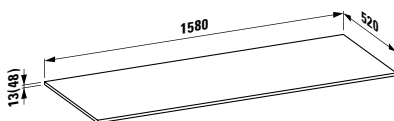

411050

Countertop, 1600 mm, without cut-out, 13 mm thick
1580 x 520 x 13 (48) mm

Colours: .100 .101 .103