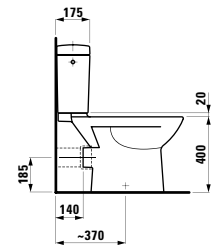

826951

Cistern, rear water inlet (centre)
380 x 175 x 360 mm

Colours: .000 .049

Options: .871

826952

Cistern, side water inlet (left or right)

380 x 175 x 360 mm

Colours: .000 .049

Options: .872