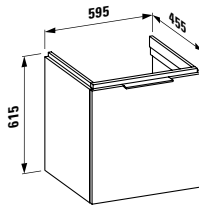

407566

Vanity unit, 2 drawers, incl. drawer organiser 595 x 455 x 615 mm

Colours: .631 .633 .634 .635

407551

Vanity unit, 1 drawer and internal shelf, incl. drawer organiser

595 x 455 x 615 mm

Colours: .631 .633 .634 .635