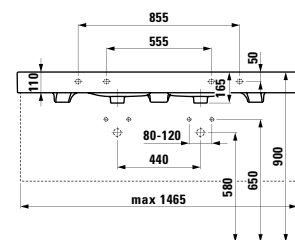

PALACE

813706

Double vanity washbasin, cutable to 1350 mm
1500 x 510 x 110 mm

Colours: .000

Options: .104 .108 .135 .147