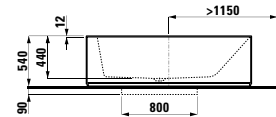

222332

Freestanding bathtub, made of Sentec solid surface, with slot overflow and tap bank at foot end, with lifting system

1760 x 760 x 440 (540) mm

Colours: .000

Options: .616