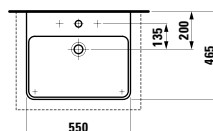

816962 LAUFEN PRO S

Washbasin, undersurface ground

550 x 465 x 95 mm

Colours: .000 .400

Options: .104 .108 .109

●/●●●/○