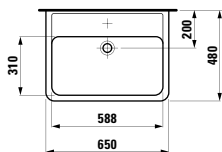

650 x 480 x 115 mm

Colours: .000 .400

Options: .104 .109 .142

●/○

483041

Vanity unit, 1 drawer

570 x 450 x 390 mm

Colours: .423 .463 .475 .999