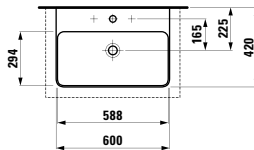

810282

Washbasin

550 x 420 x 115 mm

Colours: .000 .400 .757

Options: .104 .108 .109 .111 .112 .158

410122 SPACE

Vanity unit, 2 drawers

535 x 410 x 520 mm

Colours: .100 .101 .103 .999

402192 BASE

Vanity unit, 2 drawers, incl. drawer organiser

535 x 390 x 530 mm

Colours: .260 .261 .262 .263 .999

816282

Washbasin, undersurface ground

550 x 420 x 115 mm

Colours: .000 .400 .757

Options: .104 .108 .109 .111 .112 .158

810283

Washbasin

600 x 420 x 115 mm

Colours: .000 .400 .757

Options: .104 .108 .109 .111 .112 .158

410142 SPACE

Vanity unit, 2 drawers

585 x 410 x 520 mm

Colours: .100 .101 .103 .999

402252 BASE

Vanity unit, 2 drawers, incl. drawer organiser

585 x 390 x 530 mm

Colours: .260 .261 .262 .263 .999

816283

Washbasin, undersurface ground

600 x 420 x 115 mm

Colours: .000 .400 .757

Options: .104 .108 .109 .111 .112 .158