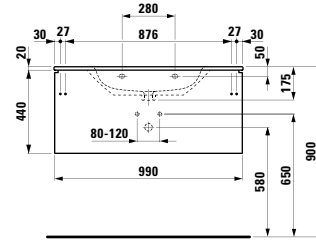

LAUFEN PRO S

860965

Combipack 1000 mm, washbasin ,slim'
with vanity unit ,Pro' with drawer

1000 x 500 x 460 mm

Colours: .423 .463 .475 .479 .480

Options: .104

washbasin only available in color .000