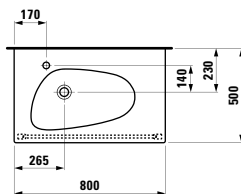

PALOMBA COLLECTION

814804

Vanity washbasin, asymmetrical

800 x 500 x 40 (160) mm

Colours: .000 .400

Options: .104 .109 .111

●/○

407202

Vanity unit, 2 drawers

785 x 495 x 590 mm

Colours: .220 .222 .223