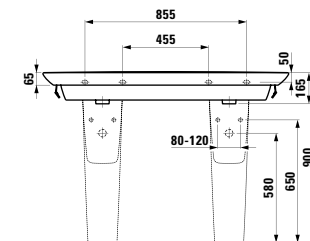

Colours: .000

Options: .104 .108

401331 CASE

Vanity unit, 2 drawers

1290 x 430 x 425 mm

Colours: .463 .475 .519 .548 .999

401332 CASE

Vanity unit, 4 drawers, incl. drawer organiser