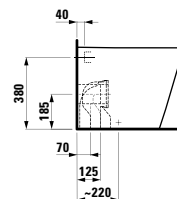

KARTELL BY LAUFEN

823336

Floorstanding WC, washdown, rimless, outlet horizontal or vertical

560 x 370 x 430 mm

Colours: .000 .020 .400 .757

Options: .000