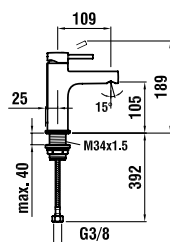

3116210041101 TWINPLUS

Single lever basin mixer, projection 109 mm, fixed spout, without pop-up waste

Colours: .004