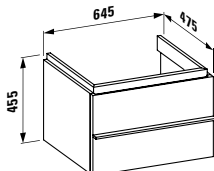

LIVING SQUARE

816431

Washbasin

650 x 480 x 40 (120) mm

Colours: .000

Options: .104 .108 .109

401211 CASE

Vanity unit, 1 drawer

645 x 475 x 455 mm

Colours: .463 .475 .519 .548 .999