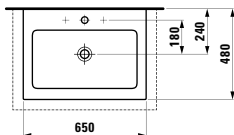

LIVING SQUARE

816431

Washbasin

650 x 480 x 40 (120) mm

Colours: .000

Options: .104 .108 .109

401211 CASE

Vanity unit, 1 drawer

645 x 475 x 455 mm

Colours: .463 .475 .519 .548 .999

401212 CASE

Vanity unit, 2 drawers, incl. drawer organiser

645 x 475 x 455 mm

Colours: .463 .475 .519 .548 .999

381432

Towel holder, chromed

605 x 70 x 75 mm

Colours: .004

816432

Drop-in washbasin, wall-mounted,
undersurface ground

650 x 480 x 40 (120) mm

Colours: .000

Options: .104 .108 .109