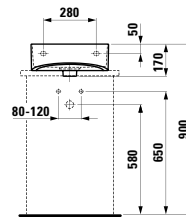

WASHBASINS UNDERSURFACE GROUND

816341 SONAR

Small washbasin, undersurface ground, incl. ceramic waste cover

410 x 420 x 140 mm

Colours: .000 .400 .757

Options: .104 .109