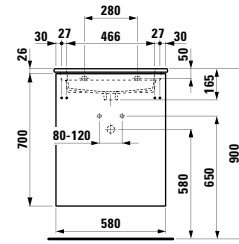

860333

Combipack 600 mm, washbasin ,slim' with vanity unit with 2 drawers, incl. drawer organiser

600 x 500 x 725 mm

Colours: .640 .641 .642

Options: .104

washbasin only available in color .000