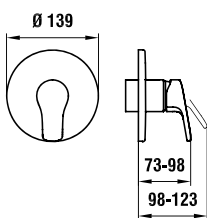

3319560040001 CITYPRO

Set for concealed shower mixer, with one outlet

Colours: .004

3799840040501

Extension ring ,twin' 15 mm, matches round set 15 mm

Colours: .004

3799840040601

Extension ring ,twin' 30 mm, matches round set 30 mm

Colours: .004