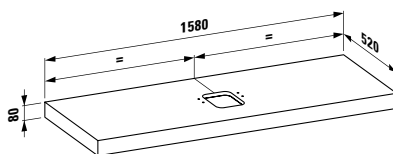

405151

Countertop, 1600 mm, with centre cut-out
1580 x 520 x 80 mm

Colours: .463 .519 .548