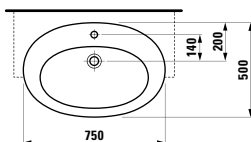

424053

Vanity unit, 800 mm, centre cut-out, 1 drawer

800 x 350 x 330 mm

Colours: .630 .631