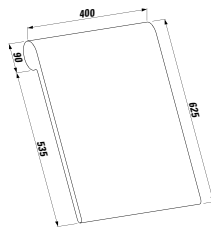

292340

Backrest, light grey

400 x 90 x 640 mm

Colours: .087

Options: .000

870281

Storage tray, round

325 x 325 x 60 mm

Colours: .000 .757

Options: .000

870282

Storage tray, rectangular

360 x 280 x 60 mm

Colours: .000 .757

Options: .000

490950 CASE

Towel holder for furniture, 270 mm

270 / 320 / 400 x 60 x 15 mm

Colours: .104 .105 .106

490951 CASE

Towel holder for furniture, 320 mm

270 / 320 / 400 x 60 x 15 mm

Colours: .104 .105 .106

490952 CASE

Towel holder for furniture, 400 mm

400 x 60 x 15 mm

Colours: .104 .105 .106

Matching other furnitures can be found in the SPACE, BASE and BOUTIQUE chapters.
Matching mirrors and mirror cabinets can be found in the FRAME 25 chapter.
Matching faucets can be found in the VAL FAUCETS chapter.