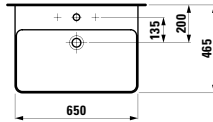

810964

Washbasin

650 x 465 x 95 mm

Colours: .000 .400

Options: .104 .108 .109 .142 .156