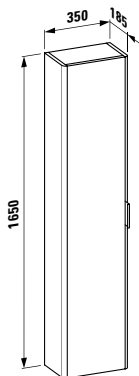

BASE

402642

Tall cabinet, with small projection, 1 door, right hinged, 1 fixed shelf, 4 glass shelves, design matches vanity units

350 x 185 x 1650 mm

Colours: .260 .261 .262 .263 .999