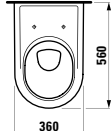

820950

Wall-hung WC, washdown, with flushing rim (anchor screw spacing 180 mm)

560 x 360 x 350 (400) mm

Colours: .000 .049 .400

Options: .000