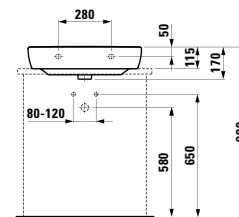

817952 LAUFEN PRO A

Washbasin, undersurface ground

600 x 480 x 115 mm

Colours: .000 .400

Options: .104