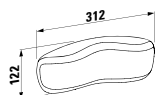

PALOMBA COLLECTION

243801

Bathtub, drop-in version, with frame, rim 80 mm, sanitary acrylic

1800 x 800 x 455 (600) mm

Colours: .000

Options: .000

294103

Neck cushion, black, self-adhesive, for curved bathtub contours, black

355 x 190 x 50

Colours: .016

Options: .000