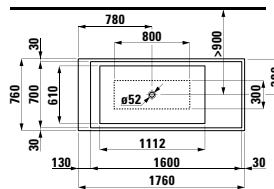

294680

Neck cushion, black, self-adhesive, for straight bathtub contours, black

312 x 122 x 50 mm

Colours: .016

226332 KARTELL BY LAUFEN

Freestanding bathtub, made of Sentec solid surface

1715 x 815 x 450 (520) mm

Colours: .000

Options: .000