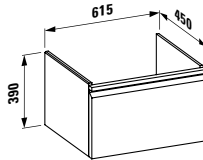

810964

Washbasin

650 x 465 x 95 mm

Colours: .000 .400

Options: .104 .108 .109 .142 .156