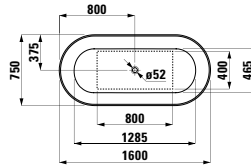

230282

Freestanding bathtub, made of Sentec solid surface, with integrated overflow and feet

1600 x 750 x 450 (520) mm

Colours: .000

Options: .000