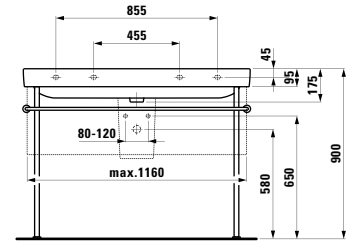

814965

Washbasin

1200 x 460 x 95 mm

Colours: .000 .400

Options: .104 .107 .108 .109

483561

Vanity unit, 1 drawer

1160 x 450 x 395 mm

Colours: .423 .463 .475 .479 .480 .999