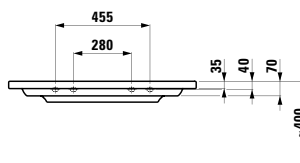

870433

Shelf, made from sanitary ceramic, wall-hung, cuttable to 650 mm

900 x 380 x 35 (100) mm

Colours: .000

Options: .000 .710 .711 .712