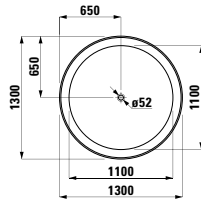

SENTEC BATHTUBS

231282 VAL

Freestanding bathtub, made of Sentec solid surface,
with integrated overflow and feet

1300 x 1300 x 505 (550) mm

Colours: .000

Options: .000

292340

Backrest, light grey

400 x 90 x 640 mm

Colours: .087