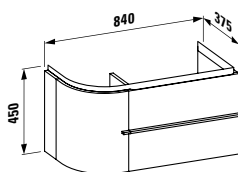

PALACE

816701

Washbasin, shelf left, cutable to 800 mm

900 x 460 x 65 (145) mm

Colours: .000

Options: .104 .108 .135

401501 CASE

Vanity unit, 1 drawer

840 x 375 x 450 mm

Colours: .463 .475 .519 .548 .999

401502 CASE

Vanity unit, 2 drawers, 1 door, right hinged

840 x 375 x 450 mm

Colours: .463 .475 .519 .548 .999

381708

Towel holder for the right-hand side, chromed, matches washbasins 810701, 810702, 810703, 810704, 810708, 816705

Colours: .004

Options: .000

816702

Washbasin, shelf right, cutable to 800 mm

900 x 460 x 65 (145) mm

Colours: .000

Options: .104 .108 .135

401531 CASE

Vanity unit, 1 drawer, 1 door, left hinged

840 x 375 x 450 mm

Colours: .463 .475 .519 .548 .999

401532 CASE

Vanity unit, 2 drawers, 1 door, left hinged

840 x 375 x 450 mm

Colours: .463 .475 .519 .548 .999

381707

Towel holder for the left-hand side, chromed, matches washbasins 810702, 810703, 810704, 810708, 816706

Colours: .004

Options: .000