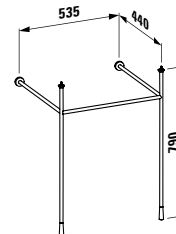

385335

Washbasin frame, chromed

535 x 440 x 790

Colours: .004 .450