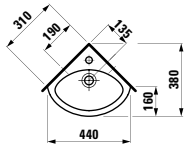

LAUFEN PRO B

816958

Corner washbasin
440 x 380 x 170 mm

Colours: .000 .400

Options: .104