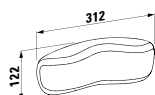

294103

Neck cushion, black, self-adhesive, for curved bathtub contours, black

355 x 190 x 50

Colours: .016

Options: .000

242801 PALOMBA COLLECTION

Bathtub, drop-in version, with frame, rim 20 mm, sanitary acrylic

1800 x 800 x 455 (600) mm

Colours: .000

Options: .000