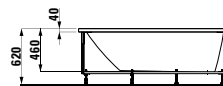

233956

Bathtub for left-hand corner with panel,
version right, sanitary acrylic

1600 x 700 x 460 (620)

Colours: .000

Options: .000