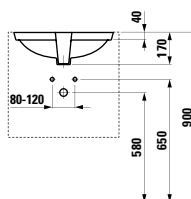

811961

Under-mounted washbasin, ground

490 x 360 x 170 mm

Colours: .000 .400

Options: .109