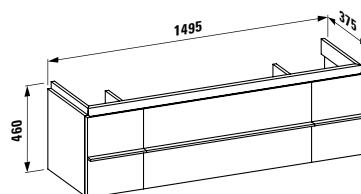

814706

Double vanity washbasin, cutable to 1350 mm,
with chromed towel holder

1500 x 510 x 110 mm

Colours: .000

Options: .104 .108 .135 .147

401353 CASE

Vanity unit, 1 drawer and 2 doors,
with 2 glass shelves

1495 x 375 x 460 mm

Colours: .463 .475 .519 .548 .999

401354 CASE

Vanity unit, 2 drawers and 2 doors,
with 2 glass shelves

1495 x 375 x 460 mm

Colours: .463 .475 .519 .548 .999

813708

Double vanity washbasin, cutable to 1350 mm
1800 x 510 x 110 mm

Colours: .000

Options: .104 .108 .135 .147