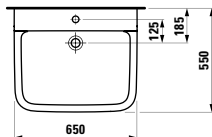

811953 PRO LIBERTY

Washbasin ,liberty', barrier-free

650 x 550 x 160 mm

Colours: .000

Options: .104 .109 .142 .156