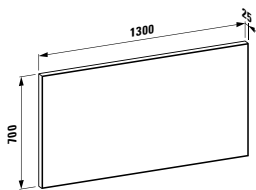

FRAME 25

447408

Mirror with aluminium frame, 1300 mm

1300 x 25 x 700 mm

Colours: .144

447531

LED light element, horizontal, 1300 mm

1300 x 25 x 25 mm