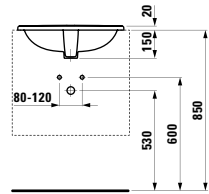

813961 LAUFEN PRO A

Drop-in washbasin
560 x 440 x 20 (170) mm
Colours: .000 .400
Options: .104

●