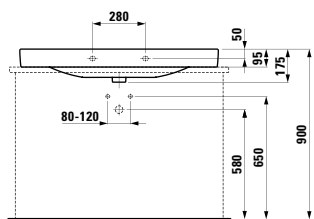

402452 BASE

Vanity unit, 2 drawers, incl. drawer organiser

1010 x 440 x 530 mm

Colours: .260 .261 .262 .263 .999

385961

Washbasin frame, chromed

Colours: .004

816966

Washbasin, undersurface ground

1050 x 460 x 95 mm

Colours: .000 .400

Options: .104 .108 .109