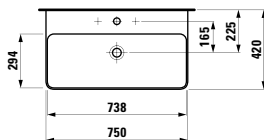

810285

Washbasin

750 x 420 x 115 mm

Colours: .000 .400 .757

Options: .104 .108 .109 .111 .112 .158

410182 SPACE

Vanity unit, 2 drawers

735 x 410 x 520 mm

Colours: .100 .101 .103 .999