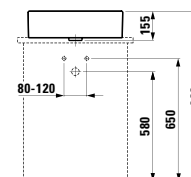

811431

Bowl washbasin, with tap bank

500 x 425 x 140 mm

Colours: .000

Options: .104 .108 .109

●/●●●/○