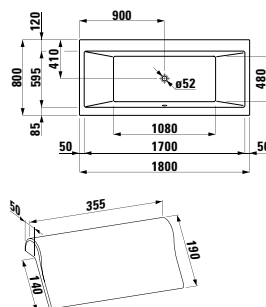

294680

Neck cushion, black, self-adhesive, for straight bathtub contours, black

312 x 122 x 50 mm

Colours: .016