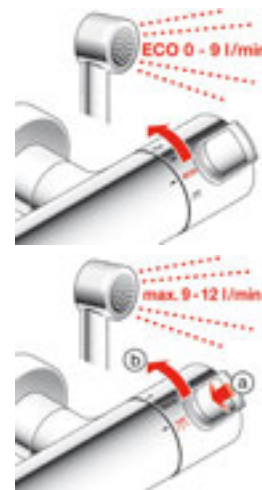

Economical – infinitely adjustable water flow

Regulate the water flow at the turn of a hand. Use the Eco button to easily save more water (see illustration 5). By pressing the stop button you leave the ECO range and the water runs at full flow (see illustration 6).