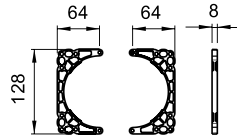

SIMIBOX & ROUGH-IN SETS

378980000001

Concealed installation unit, recess depth of at least 102 mm, with stop valves, supply and outlet pipes reversible
102-132 mm

3799800005001

Mounting flange for Simibox, usable as mounting aid or backing flange for pre-wall installation