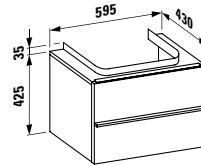

401202 CASE

Vanity unit, 2 drawers, incl. drawer organiser

595 x 430 x 425 mm

Colours: .463 .475 .519 .548 .999