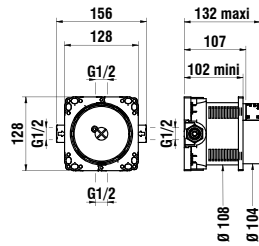

SIMIBOX & ROUGH-IN SETS

378980000001

Concealed installation unit, recess depth of at least 102 mm, with stop valves, supply and outlet pipes reversible
102-132 mm

3799800005001

Mounting flange for Simibox, usable as mounting aid or backing flange for pre-wall installation