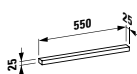

447401

Mirror with aluminium frame, 550 mm

550 x 20 x 825 mm

Colours: .144

447461

LED light element, horizontal, 550 mm

550 x 25 x 25 mm

447462

LED light element, horizontal, with switch, 550 mm

550 x 25 x 25 mm