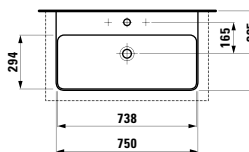

816285 VAL

Washbasin, undersurface ground
750 x 420 x 115 mm

Colours: .000 .400 .757

Options: .104 .108 .109 .111 .112 .158