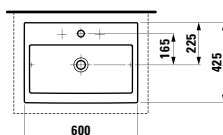

Options: .104 .108 .109

811432 LIVING CITY

Bowl washbasin, with tap bank

600 x 425 x 140 mm

Colours: .000

Options: .104 .108 .109

812300 INO

Bowl washbasin