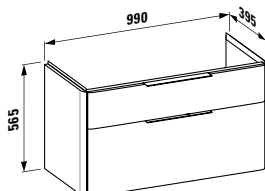

813546

Countertop washbasin

1040 x 465 x 165 mm

Colours: .000

Options: .104 .109 .111 .112

●/○

425212

Vanity unit, 2 drawers, incl. drawer organiser, matching washbasin 813546

990 x 395 x 565 mm

Colours: .264 .265 .463 .475