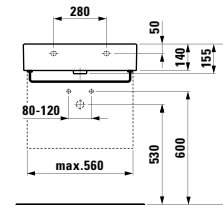

817433

Washbasin

600 x 460 x 140 mm

Colours: .000

Options: .104 .108 .109

401181 CASE

Vanity unit, 1 drawer

595 x 455 x 455 mm

Colours: .463 .475 .519 .548 .999