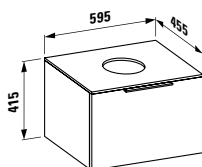

407801

Drawer element, 600 mm, 1 drawer, with cut-out variants for washbasins 816332, 815331, 812331 (custom order via order form)
595 x 455 x 415 mm

Colours: .631 .633 .634 .635

407851

Drawer element, 900 mm, 1 drawer, with cut-out variants for washbasins 816332, 816333, 810334, 810335, 815331, 812331, 812332 (custom order via order form)
895 x 455 x 415 mm

Colours: .631 .633 .634 .635