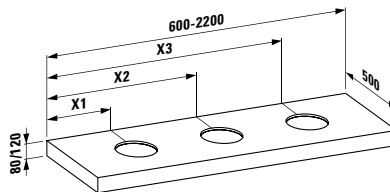

492982

Mounting brackets, 2 pieces

492983

Mounting brackets, 3 pieces

409228

Cut-out for washbasin (1x)

409200

Organiser for drawer, small

195 x 250 x 55 mm

Colours: .250 .251