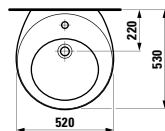

811971

Washbasin with integrated pedestal,
with wall connection, with concealed overflow,
incl. ceramic waste cover
520 x 530 x 850 mm

Colours: .400

Options: .104 .109

●/○