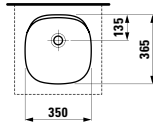

Colours: .400

Options: .104

817301 INO

Drop-in washbasin

350 x 365 x 40 (150) mm

Colours: .000 .400 .757

Options: .109 .112

817302 INO