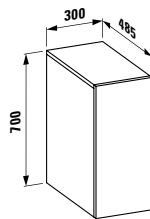

408271

Side element with 1 door, left hinged, 1 wooden shelf

300 x 485 x 700 mm

Colours: .640 .641 .642

408272

Side element with 1 door, right hinged, 1 wooden shelf

300 x 485 x 700 mm

Colours: .640 .641 .642