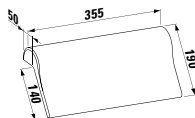

294680

Neck cushion, black, self-adhesive, for straight bathtub contours, black

312 x 122 x 50 mm

Colours: .016

223331

Bathtub, drop-in version, made of Sentec solid surface, with tap bank on left-hand side, with slot overflow in the side at the front, with frame

1700 x 860 x 440 (590) mm

Colours: .000

Options: .616