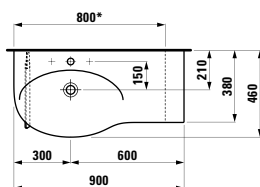

401531 CASE

Vanity unit, 1 drawer, 1 door, left hinged

840 x 375 x 450 mm

Colours: .463 .475 .519 .548 .999

401532 CASE

Vanity unit, 2 drawers, 1 door, left hinged

840 x 375 x 450 mm

Colours: .463 .475 .519 .548 .999

381707

Towel holder for the left-hand side, chromed, matches washbasins 810702, 810703, 810704, 810708, 816706

Colours: .004

Options: .000