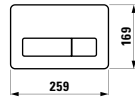

895662

Flush plate Inox AW2, dual flush, vandalproof

250 x 10 x 160 mm

Colours: .000

Options: .000

895663

Electronic glass flush plate AW3, contactless, dual flush

250 x 15 x 160 mm

Colours: .000 .020

Options: .000