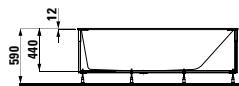

KARTELL BY LAUFEN

224331

Bathtub, drop-in version, made of Sentec solid surface, with tap bank on right side, with slot overflow in the side at the front, with frame

1700 x 860 x 440 (590) mm

Colours: .000

Options: .616

294680

Neck cushion, black, self-adhesive, for straight bathtub contours, black

312 x 122 x 50 mm

Colours: .016

223332

Freestanding bathtub, made of Sentec solid surface, with tap bank on right-hand side, with slot overflow, with lifting system

1700 x 860 x 440 (540) mm

Colours: .000

Options: .616