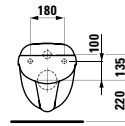

820031

Wall-hung WC, washdown,
with flushing rim
520 x 310 x 300 (350) mm

Colours: .000

Options: .000