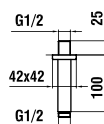

366980xxx0021

Ceiling bracket for rain shower head, with round rosette, 100 mm

Colours: .004 .090*

*brushed stainless steel