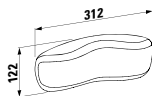

294103

Neck cushion, black, self-adhesive, for curved bathtub contours, black

355 x 190 x 50

Colours: .016

Options: .000

424602

Cover, 2400 mm, with cut-out left, for two vanity units with wide drawers left, for bowl washbasins 818971/2/3 and 813971

2400 x 500 x 12 mm

Colours: .630 .631