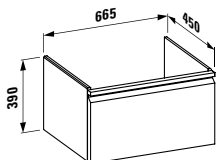

LAUFEN PRO S

810967

Washbasin

700 x 465 x 95 mm

Colours: .000 .400

Options: .104 .108 .109 .142 .156

483451

Vanity unit, 1 drawer

665 x 450 x 390 mm

Colours: .423 .463 .475 .479 .480 .999