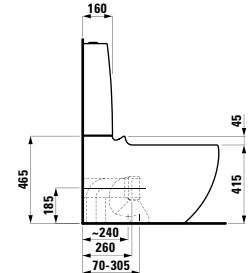

822976

Floorstanding WC, close-coupled, washdown, with flushing rim, outlet horizontal or vertical

720 x 390 x 460 (415) mm

Colours: .400

Options: .000