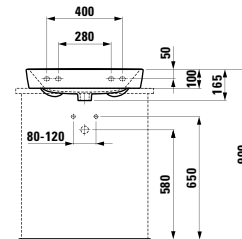

Options: .104 .109 .111 .112

●/○

816545 MODERNA

Washbasin, undersurface ground

620 x 465 x 165 mm

Colours: .000

Options: .104 .109 .111 .112

●/○