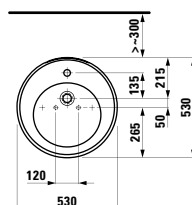

811972

Freestanding washbasin,
with concealed overflow,
incl. ceramic waste cover
530 x 530 x 900 mm

Colours: .400

Options: .104 .109

●/○