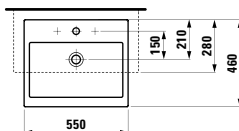

813432 LIVING CITY

Semi-recessed washbasin, rectangular

550 x 460 x 140 mm

Colours: .000

Options: .104 .108 .109

●/●●●/○