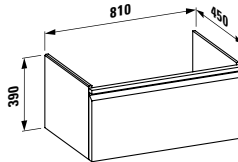

813965

Washbasin

850 x 460 x 95 mm

Colours: .000 .400

Options: .104 .108 .109