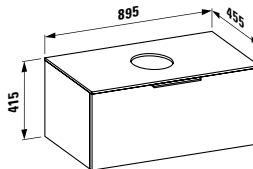

407851

Drawer element, 900 mm, 1 drawer, with cut-out variants for washbasins 816332, 816333, 810334, 810335, 815331, 812331, 812332 (custom order via order form)

895 x 455 x 415 mm

Colours: .631 .633 .634 .635