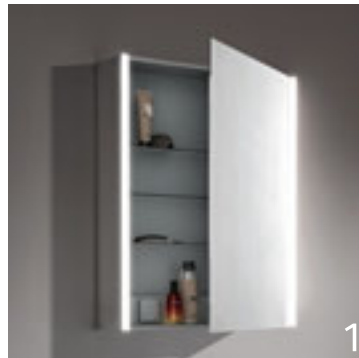

Light in the bathroom

For bathing in light: with illuminated mirrors and mirror cabinets, LAUFEN offers a wide range of individual light solutions. From integrated LED lighting (1) to fitted, dimable LED lights (2) which offers useful light directly in front of the mirror for applying make up or shaving, to glass-edge lighting (3) attached on the cabinet shelving.