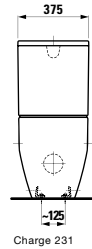

825951

Floorstanding WC, close-coupled, washdown, rimless, outlet horizontal or vertical

700 x 360 x 440 mm

Colours: .000 .049 .400

Options: .000 .231