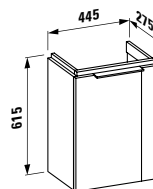

KARTELL BY LAUFEN

815334

Small washbasin, tap bank right,
with concealed outlet

460 x 280 x 120 mm

Colours: .000 .020 .400 .757 .759

Options: .111 .112

407518

Vanity unit with one glas shelf, door hinge right,
open shelf left for handwashbasin tap bank right
815334

Colours: .640 .641 .642

407512

Vanity unit, 1 door, left hinged, incl. drawer
organiser

445 x 275 x 615 mm

Colours: .631 .633 .634 .635

815335

Small washbasin, tap bank left,
with concealed outlet

460 x 280 x 120 mm

Colours: .000 .020 .400 .757 .759

Options: .111 .112