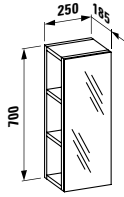

BASE

402950

Shelf with mirrored front, open-sided right and left,
2 shelves

250 x 185 x 700 mm

Colours: .260 .261 .262 .263 .999