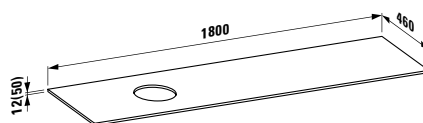

407782

Countertop made of cultured marble, glossy white, with cut-out left for bowl washbasin 812331

1800 x 460 x 12 mm

Colours: .631