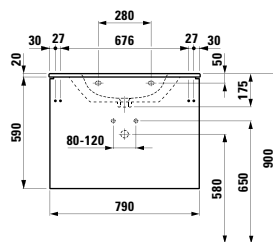

864961

Combipack 800 mm, washbasin ,slim' with vanity unit ,Base' with 2 drawers, incl. drawer organiser

800 x 500 x 610 mm

Colours: .260 .261 .262 .263 .999

washbasin only available in color .000