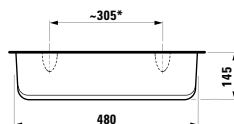

870032

Shelf, made from sanitary ceramic, wall mounted, 480 mm

480 x 145 x 55 mm

Colours: .000 .037

Options: .000