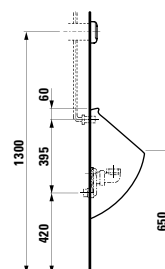

ILBAGNOALESSI ONE

840971

Siphonic urinal, internal water inlet,
version for cover

325 x 290 x 585 mm

Colours: .400

Options: .000

894971

Cover for urinal

Colours: .000

Options: .000

840975

Siphonic urinal, internal water inlet,
version without cover

290 x 325 x 585 mm

Colours: .400

Options: .000

245971

Bathtub, fitted version, with centre outlet,
with frame, made of Sentec solid surface

1780 x 820 x 460 (610) mm

Colours: .000

Options: .000 .605 .615 .625

294103

Neck cushion, black, self-adhesive,
for curved bathtub contours, black

355 x 190 x 50

Colours: .016

Options: .000