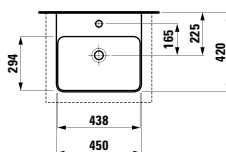

811281

Small washbasin
400 x 425 x 115 mm

Colours: .000 .400 .757

Options: .104 .109 .112

813281

Small washbasin, undersurface ground
400 x 425 x 115 mm

Colours: .000 .400 .757

Options: .104 .109 .112

815281

Small washbasin
450 x 420 x 115 mm

Colours: .000 .400 .757

Options: .104 .109 .111 .112

410102 SPACE

Vanity unit, 2 drawers
435 x 410 x 520 mm

Colours: .100 .101 .103 .999

402132 BASE

Vanity unit, 2 drawers, incl. drawer organiser
435 x 390 x 530 mm

Colours: .260 .261 .262 .263 .999

816280

Small washbasin, undersurface ground
450 x 420 x 115 mm

Colours: .000 .400 .757

Options: .104 .109 .111 .112