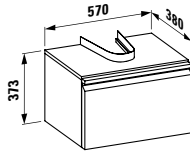

LAUFEN PRO B

810952

Washbasin

600 x 480 x 165 mm

Colours: .000 .400

Options: .104 .142*.156*

*washbasin only available in color .000

●/○