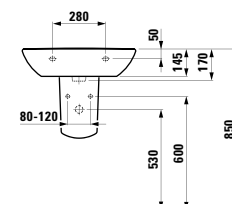

814952

Washbasin ,compact'

600 x 420 x 145 mm

Colours: .000 .400

Options: .104

●