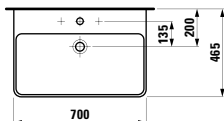

LAUFEN PRO S

810967

Washbasin

700 x 465 x 95 mm

Colours: .000 .400

Options: .104 .108 .109 .142 .156

483451

Vanity unit, 1 drawer

665 x 450 x 390 mm

Colours: .423 .463 .475 .479 .480 .999