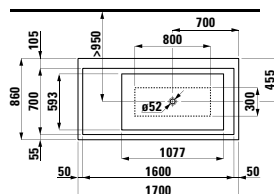

1700 x 860 x 440 (540) mm

Colours: .000

Options: .616

294680

Neck cushion, black, self-adhesive, for straight bathtub contours, black

312 x 122 x 50 mm

Colours: .016

224332