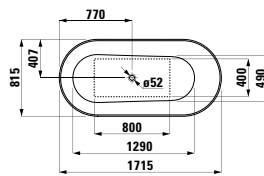

226332

Freestanding bathtub, made of Sentec solid surface

1715 x 815 x 450 (520) mm

Colours: .000

Options: .000