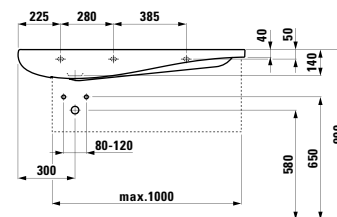

424520

Vanity unit, 2 drawers

990 x 320 x 485 mm

Colours: .630 .631