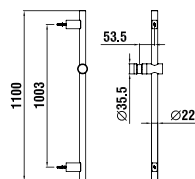

3649800044101 TWINGLISS

Shower slide bar ,twingliss', height 1100 mm, all-metal
1100 mm

Colours: .004