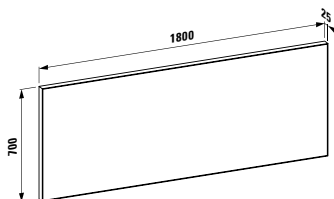

447410

Mirror with aluminium frame, 1800 mm

1800 x 25 x 700 mm

Colours: .144

447551

LED light element, horizontal, 1800 mm

1800 x 25 x 25 mm