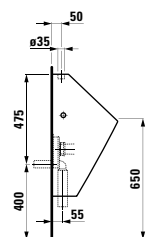

842062 CAPRINO PLUS

Siphonic urinal, external water inlet vertical

320 x 350 x 645 mm

Colours: .000 .400

Options: .000