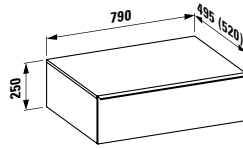

411161

Drawer element, 800 mm, 1 drawer

790 x 497 (520) x 250 mm

Colours: .100 .101 .103 .999