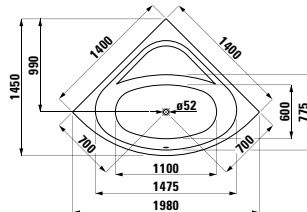

1400 x 1400 x 620

Colours: .000

Options: .000

CERAMIC SHOWER TRAYS

852951 MERANO

Shower tray, square, sanitary ceramic,
flat (45 mm)

800 x 800 x 65

Colours: .000 .600