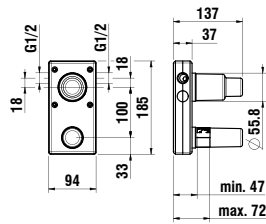

SIMIBOX & ROUGH-IN SETS

3769810003531

Concealed installation unit for Simibox 2-Point, lever above, matches twinplus