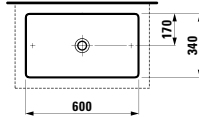

LIVING SAPHIRKERAMIK

811434

Bowl washbasin, rectangular
600 x 340 x 110 mm

Colours: .000 .400 .757

Options: .112