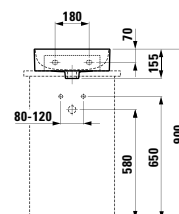

813281

Small washbasin, undersurface ground
400 x 425 x 115 mm

Colours: .000 .400 .757

Options: .104 .109 .112