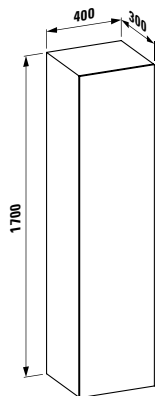

ILBAGNOALESSI ONE

458032

Tall cabinet, 1 door, left hinged, mirrored on both sides, 2 illuminated glass shelves, 2 interior drawers
400 x 300 x 1700 mm

Colours: .630 .631

458042

Tall cabinet, 1 door, right hinged, mirrored on both sides, 2 illuminated glass shelves, 2 interior drawers
400 x 300 x 1700 mm

Colours: .630 .631