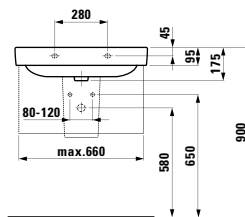

LAUFEN PRO S

810967

Washbasin

700 x 465 x 95 mm

Colours: .000 .400

Options: .104 .108 .109 .142 .156

483451

Vanity unit, 1 drawer

665 x 450 x 390 mm

Colours: .423 .463 .475 .479 .480 .999