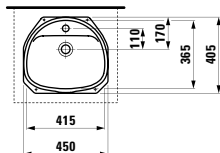

811220 BIJOU

Under-mounted washbasin, with tap bank, ground

415 x 365 x 205 mm

Colours: .000

Options: .000*

*with 1 taphole, with overflow