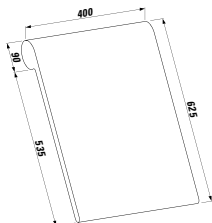

BATHTUBS WITH LIGHTING / WHIRL SYSTEMS

245971 ILBAGNOALESSI ONE

Bathtub, fitted version, with centre outlet, with frame, made of Sentec solid surface

1780 x 820 x 460 (610) mm

Couleurs: .000

Options: .000 .605 .615 .625

292340

Backrest, light grey

Couleurs: .087

245972 ILBAGNOALESSI ONE

Freestanding bathtub, made of Sentec solid surface, with centre outlet, with lifting system

1830 x 870 x 460 (530) mm

Couleurs: .000

Options: .000 .605 .615 .625