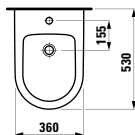

LAUFEN PRO

830952

Wall-hung bidet
530 x 360 x 335 (430) mm

Colours: .000 .400

Options: .302 .304