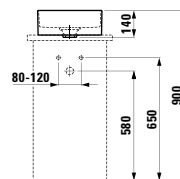

410 x 380 x 900 mm

Colours: .000 .400 .757

Options: .112

812340

Bowl washbasin, incl. ceramic waste cover

340 x 340 x 130 mm

Colours: .000 .400 .757

Options: .112