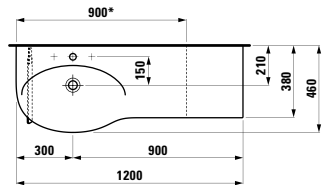

Vanity unit, 2 drawers, 1 door, right hinged

1140 x 375 x 450 mm

Colours: .463 .475 .519 .548 .999

816706

Washbasin, shelf right, cutable to 900 mm

1200 x 460 x 65 (145) mm

Colours: .000

Options: .104 .108 .135