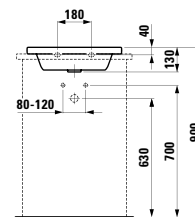

Options: .105 .106 .109 .112 .113 .114

815435 LIVING SQUARE

Drop-in washbasin, wall-mounted

500 x 380 x 40 (120) mm

Colours: .000

Options: .104 .109

816432 LIVING SQUARE

Drop-in washbasin, wall-mounted