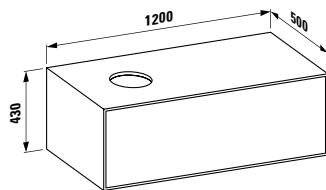

409051

Drawer element 1200, 1 drawer, with cut-out left
1200 x 500 x 430 mm

Colours: .250 .251

409246

Internal shelf for drawer element
1200 x 500 mm, with provision for a socket
1165 x 150 x 85 mm

Colours: .250 .251