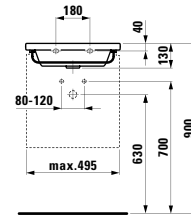

LIVING SQUARE

815434

Small washbasin
500 x 380 x 40 (120) mm

Colours: .000

Options: .104 .109

●/○

401141 CASE

Vanity unit, 1 drawer
490 x 375 x 455 mm

Colours: .463 .475 .519 .548 .999