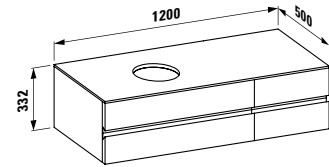

750 x 520 x 90 mm

Colours: .400

Options: .104 .109

●/○

424033

Vanity unit, 800 mm, centre cut-out, 2 drawers
800 x 500 x 330 mm

Colours: .630 .631

424131