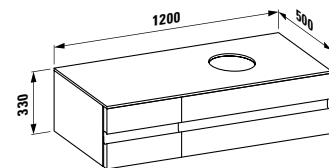

ILBAGNOALESSI ONE

818972

Bowl washbasin, with tap bank, flat, with concealed overflow, incl. ceramic waste cover

750 x 520 x 90 mm

Colours: .400

Options: .104 .109

●/○

424033

Vanity unit, 800 mm, centre cut-out, 2 drawers
800 x 500 x 330 mm

Colours: .630 .631

424131

Vanity unit, 1200 mm, cut-out left, 4 drawers
1200 x 500 x 330 mm

Colours: .630 .631

424132

Vanity unit, 1200 mm, cut-out right, 4 drawers
1200 x 500 x 330 mm

Colours: .630 .631

818973

Bowl washbasin, shelf positionable right or left, incl. ceramic waste cover

800 x 420 x 145 mm

Colours: .400

Options: .112

○

424161

Vanity unit, 1200 mm, cut-out left, 3 drawers
1200 x 500 x 330 mm

Colours: .630 .631

424162

Vanity unit, 1200 mm, cut-out right, 3 drawers
1200 x 500 x 330 mm

Colours: .630 .631

424261

Vanity unit, 1600 mm, cut-out left, 4 drawers
1600 x 500 x 330 mm

Colours: .630 .631

424262

Vanity unit, 1600 mm, cut-out right, 4 drawers
1600 x 500 x 330 mm

Colours: .630 .631