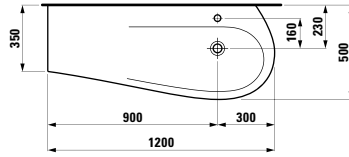

990 x 320 x 485 mm

Colours: .630 .631

ILBAGNOALESSI ONE

814974

Vanity washbasin, shelf left,
with concealed overflow,
incl. ceramic waste cover
1200 x 500 x 165 mm

Colours: .400

Options: .104 .109

●/○