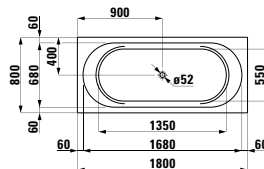

294103

Neck cushion, black, self-adhesive, for curved bathtub contours, black

355 x 190 x 50

Colours: .016

Options: .000

241950 LAUFEN PRO

Bathtub, drop-in version, oval, made of Marbond composite material

1800 x 800 x 460 mm

Colours: .000

Options: .000