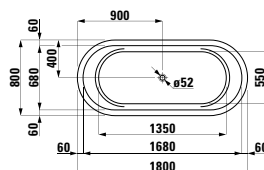

294103

Neck cushion, black, self-adhesive, for curved bathtub contours, black

355 x 190 x 50

Colours: .016

Options: .000