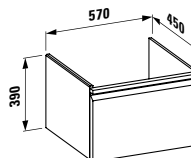

LAUFEN PRO S

810963

Washbasin

600 x 465 x 95 mm

Colours: .000 .400

Options: .104 .108 .109 .142 .156