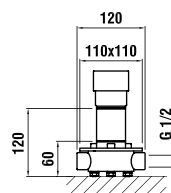

3709850000001

Rough-in set for column bath mixer

311331xxx1011

Single lever basin mixer, projection 115 mm, fixed spout, with pop-up waste

Colours: .004 .090

311331xxx1001

Single lever basin mixer, projection 115 mm, fixed spout, without pop-up waste

Colours: .004 .090 (.001 .092 .093)*