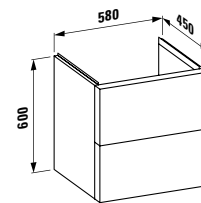

810339

Washbasin, shelf left,
with concealed outlet

900 x 460 x 120 mm

Colours: .000 .020 .400 .757 .759

Options: .111 .112 .158 .815

407608

Vanity unit with two drawers, incl. organiser,
for washbasin shelf left 810339 / shelf right 810338

Colours: .640 .641 .642

407569

Vanity unit with two drawers, incl. organiser,
for washbasin 810333, 810338, 810339, 813332

Colours: .640 .641 .642