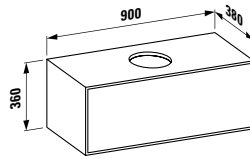

409003

Drawer element 900, 1 drawer with centre cut-out
900 x 380 x 360 mm

Colours: .250 .251

409241

Internal shelf for drawer element
900 x 380 mm, with provision for a socket
865 x 90 x 85 mm

Colours: .250 .251