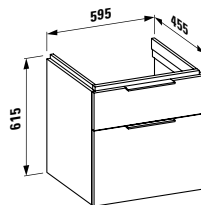

407552

Vanity unit, 2 drawers, incl. drawer organiser
595 x 455 x 615 mm

Colours: .631 .633 .634 .635

407551

Vanity unit, 1 drawer and internal shelf,
incl. drawer organiser

595 x 455 x 615 mm

Colours: .631 .633 .634 .635