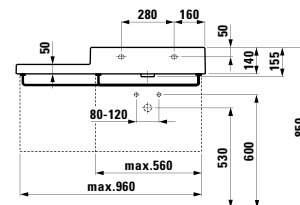

LIVING CITY

818431

Washbasin, shelf left
1000 x 460 x 140 mm

Colours: .000

Options: .104 .108 .109 .135

401281 CASE

Vanity unit, 1 drawer
990 x 455 x 455 mm

Colours: .463 .475 .519 .548 .999

401282 CASE

Vanity unit, 2 drawers
990 x 455 x 455 mm

Colours: .463 .475 .519 .548 .999