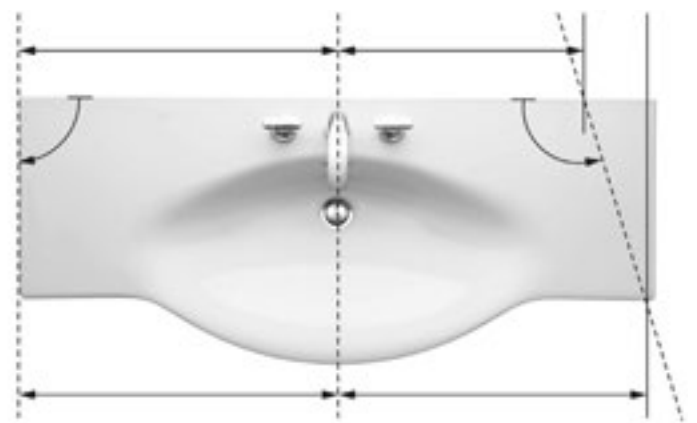

Large PALACE washbasins can be ordered made-to-measure from the factory. Thanks to the innovative production engineering, our sanitary ware can be cut and fitted into bathroom floor plans. It is possible to shorten the ceramics by cutting - even at an angle.