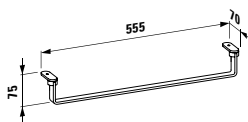

895424

Towel holder, chromed
555 x 70 x 75 mm

Colours: .004

895426

Towel holder, chromed
955 x 70 x 75 mm

Colours: .004

818432

Washbasin, shelf right
1000 x 460 x 140 mm

Colours: .000

Options: .104 .108 .109 .135