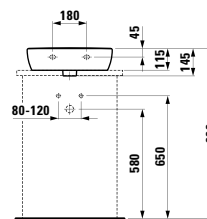

811952 LAUFEN PRO A

Small washbasin, undersurface ground

450 x 340 x 115 mm

Colours: .000.400

Options: .104.109

●/○