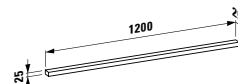

447522

LED light element, horizontal, with switch, 1200 mm

1200 x 25 x 25 mm