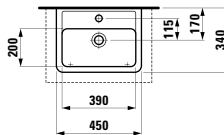

811952

Small washbasin, undersurface ground
450 x 340 x 115 mm

Colours: .000 .400

Options: .104 .109