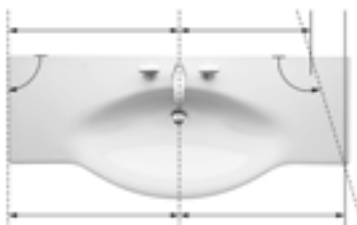

LEMA 0-LITER-URINAL SAVES WATER AND COSTS

Made-to-measure sanitary ware

Many large LAUFEN washbasins can be manufactured made-to-measure at the factory. Using this innovative production technology, we can manufacture sanitary ware to fit the plan of your bathroom. The ceramic piece can be cut to size – even on the diagonal.