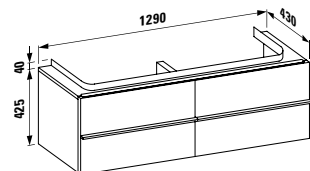

810708

Double washbasin

1300 x 480 x 65 (145) mm

Colours: .000

Options: .104 .108

401331 CASE

Vanity unit, 2 drawers

1290 x 430 x 425 mm

Colours: .463 .475 .519 .548 .999

401332 CASE

Vanity unit, 4 drawers, incl. drawer organiser

1290 x 430 x 425 mm

Colours: .463 .475 .519 .548 .999

381707

Towel holder for the left-hand side, chromed, matches washbasins 810702, 810703, 810704, 810708, 816706

Colours: .004

Options: .000

381708

Towel holder for the right-hand side, chromed, matches washbasins 810701, 810702, 810703, 810704, 810708, 816705

Colours: .004

Options: .000