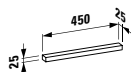

600 x 150 x 750

Colours: .144 .145

447400

Mirror with aluminium frame, 450 mm

450 x 20 x 825 mm

Colours: .144

447451

LED light element, horizontal, 450 mm