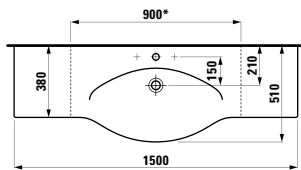

811706

Vanity washbasin, cutable to 900 mm
1500 x 510 x 110 mm

Colours: .000

Options: .104 .108 .135 .147

812706

Vanity washbasin, cutable to 900 mm,
with chromed towel holder
1500 x 510 x 110 mm

Colours: .000

Options: .104 .108 .135 .147