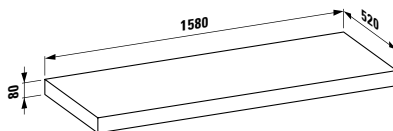

Colours: .463 .519 .548

405144

Countertop, 1200 mm, with cut-out left and right
1190 x 520 x 80 mm

Colours: .463 .519 .548

405150

Countertop, 1600 mm, without cut-out
1580 x 520 x 80 mm

Colours: .463 .519 .548