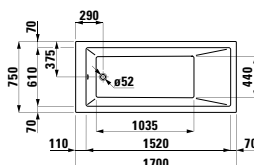

231955

Bathtub for right-hand corner with panel, version left, sanitary acrylic

1700 x 750 x 460 (620)

Colours: .000

Options: .000