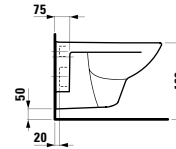

820950

Wall-hung WC, washdown, with flushing rim (anchor screw spacing 180 mm)

560 x 360 x 350 (400) mm

Colours: .000 .049 .400

Options: .000