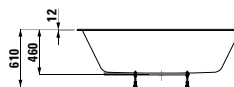

Colours: .400

Options: .000

245971

Bathtub, fitted version, with centre outlet,
with frame, made of Sentec solid surface

1780 x 820 x 460 (610) mm

Colours: .000

Options: .000 .605 .615 .625

294103