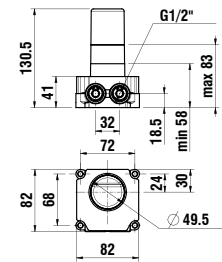

3769810001001

Simibox 1-Point concealed installation unit