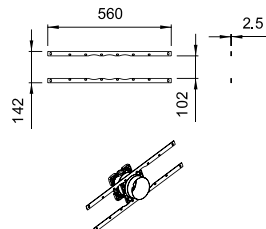

37998000030001

Mounting aid for Simibox/Simibox ,light'