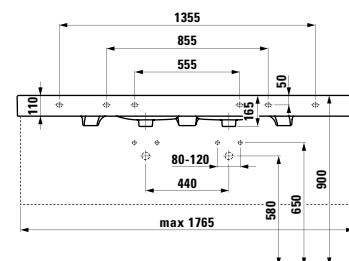

1495 x 375 x 460 mm

Colours: .463 .475 .519 .548 .999

813708

Double vanity washbasin, cutable to 1350 mm
1800 x 510 x 110 mm

Colours: .000

Options: .104 .108 .135 .147

814708

Double vanity washbasin, cutable to 1350 mm,
with chromed towel holder