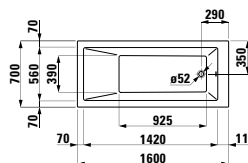

233956

Bathtub for left-hand corner with panel,
version right, sanitary acrylic

1600 x 700 x 460 (620)

Colours: .000

Options: .000