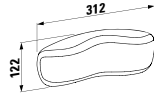

ACRYLIC BATHTUBS

243800 PALOMBA COLLECTION

Bathtub, drop-in version, rim 80 mm, sanitary acrylic
1800 x 800 x 455 mm

Colours: .000

Options: .000

294103

Neck cushion, black, self-adhesive, for curved bathtub contours, black

355 x 190 x 50

Colours: .016

Options: .000

243801 PALOMBA COLLECTION

Bathtub, drop-in version, with frame, rim 80 mm, sanitary acrylic

1800 x 800 x 455 (600) mm

Colours: .000

Options: .000