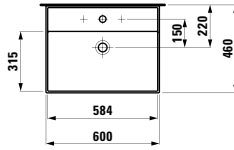

810333

Washbasin

600 x 460 x 120 mm

Colours: .000 .020 .400 .757 .759

Options: .104 .109

407569

Vanity unit with two drawers, incl. organiser, for washbasin 810333, 810338, 810339, 813332

Colours: .640 .641 .642

407566

Vanity unit, 2 drawers, incl. drawer organiser 595 x 455 x 615 mm

Colours: .631 .633 .634 .635