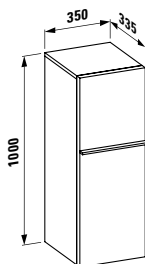

402011

Medium cabinet, 2 glass shelves, left hinged

350 x 335 x 1000 mm

Colours: .463 .475 .519 .548 .999