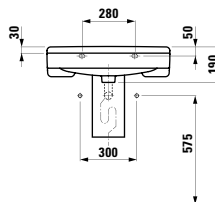

811953 PRO LIBERTY

Washbasin ,liberty', barrier-free

650 x 550 x 160 mm

Colours: .000

Options: .104 .109 .142 .156