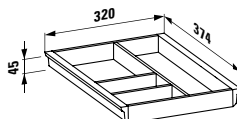

495407

Organiser ,big', for drawer element and trolley,
lacquered matt white

320 x 374 x 45 mm

Colours: .631