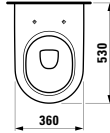

822952

Floorstanding WC, washdown, with flushing rim, outlet horizontal or vertical

530 x 360 x 430 mm

Colours: .000 .049 .400

Options: .000

828661 UNIVERSAL

Floorstanding cistern, rear water inlet (left top)

400 x 140 x 980 mm

Colours: .000 .757

Options: .881

828661 UNIVERSAL

Floorstanding cistern, rear water inlet (left top)

400 x 140 x 980 mm

Colours: .000 .757

Options: .881