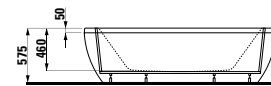

294103

Neck cushion, black, self-adhesive, for curved bathtub contours, black

355 x 190 x 50

Colours: .016

Options: .000

424602

Cover, 2400 mm, with cut-out left, for two vanity units with wide drawers left, for bowl washbasins 818971/2/3 and 813971

2400 x 500 x 12 mm

Colours: .630 .631