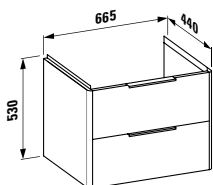

402332 BASE

Vanity unit, 2 drawers, incl. drawer organiser

665 x 440 x 530 mm

Colours: .260 .261 .262 .263 .999

816967

Washbasin, undersurface ground

700 x 465 x 95 mm

Colours: .000 .400

Options: .104 .108 .109