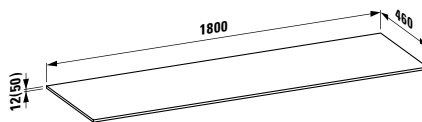

KARTELL BY LAUFEN

408291

Sideboard with 1 door and 2 flaps, washbasin left, matches washbasins 810332, 810334, 810335, 810338, 810339, 812332 (only tap bank left), 813332, 815331

1200 x 270 x 610 mm

Colours: .640 .641 .642

408292

Sideboard with 1 door and 2 flaps, washbasin right, matches washbasins 810332, 810334, 810335, 810338, 810339, 813332, 815331

1200 x 270 x 610 mm

Colours: .640 .641 .642

408271

Side element with 1 door, left hinged, 1 wooden shelf

300 x 485 x 700 mm

Colours: .640 .641 .642

408272

Side element with 1 door, right hinged, 1 wooden shelf

300 x 485 x 700 mm

Colours: .640 .641 .642

407720

Countertop made of cultured marble, glossy white, without cut-out

1200 x 460 x 12 mm

Colours: .631

407780

Countertop made of cultured marble, glossy white, without cut-out

1800 x 460 x 12 mm

Colours: .631

407800

Drawer element, 600 mm, 1 drawer

595 x 455 x 415 mm

Colours: .631 .633 .634 .635

407820

Glass top, 600 mm, option for drawer element 407800

595 x 455 x 6 mm

Colours: .631 .633 .634 .635