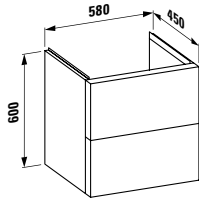

810333

Washbasin

600 x 460 x 120 mm

Colours: .000 .020 .400 .757 .759

Options: .104 .109

407569

Vanity unit with two drawers, incl. organiser, for washbasin 810333, 810338, 810339, 813332

Colours: .640 .641 .642

407566

Vanity unit, 2 drawers, incl. drawer organiser 595 x 455 x 615 mm

Colours: .631 .633 .634 .635