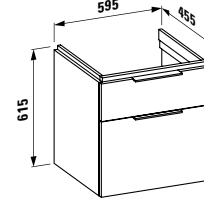

810333

Washbasin

600 x 460 x 120 mm

Colours: .000 .020 .400 .757 .759

Options: .104 .109

407569

Vanity unit with two drawers, incl. organiser, for washbasin 810333, 810338, 810339, 813332

Colours: .640 .641 .642

407566

Vanity unit, 2 drawers, incl. drawer organiser 595 x 455 x 615 mm

Colours: .631 .633 .634 .635