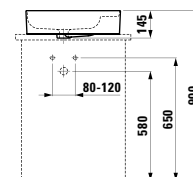

810287

Washbasin

950 x 420 x 115 mm

Colours: .000 .400 .757

Options: .104 .107 .108 .109 .111 .112 .115 .158

410202 SPACE

Vanity unit, 2 drawers

935 x 410 x 520 mm

Colours: .100 .101 .103 .999

402412 BASE

Vanity unit, 2 drawers, incl. drawer organiser

930 x 390 x 530 mm

Colours: .260 .261 .262 .263 .999

816287

Washbasin, undersurface ground

950 x 420 x 115 mm

Colours: .000 .400 .757

Options: .104 .107 .108 .109 .111 .112 .115 .158

810289

Washbasin

1200 x 420 x 115 mm

Colours: .000 .400 .757

Options: .104 .107 .109 .111 .112 .115

410222 SPACE

Vanity unit, 2 drawers

1185 x 410 x 520 mm

Colours: .100 .101 .103 .999

402472 BASE

Vanity unit, 2 drawers, incl. drawer organiser

1180 x 390 x 530 mm

Colours: .260 .261 .262 .263 .999

812281

Bowl washbasin, with semi-wet area and tap bank

500 x 400 x 125 mm

Colours: .000 .400 .757

Options: .104 .109 .111 .112