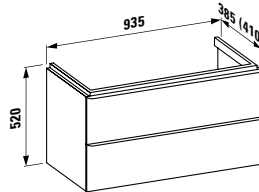

810287

Washbasin

950 x 420 x 115 mm

Colours: .000 .400 .757

Options: .104 .107 .108 .109 .111 .112 .115 .158

410202 SPACE

Vanity unit, 2 drawers

935 x 410 x 520 mm

Colours: .100 .101 .103 .999