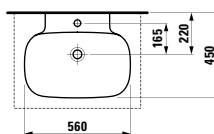

816302 INO

Washbasin, undersurface ground

560 x 450 x 120 mm

Colours: .000 .400 .757

Options: .104 .109 .111 .112

◆ ●/○