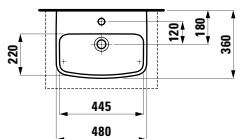

816542 MODERNA

Small washbasin, undersurface ground
480 x 360 x 145 mm

Colours: .000

Options: .104 .109 .111 .112