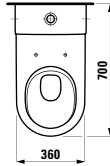

825951

Floorstanding WC, close-coupled, washdown, rimless, outlet horizontal or vertical

700 x 360 x 440 mm

Colours: .000 .049 .400

Options: .000 .231