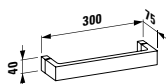

381330

Towel holder 'Rail', 300 mm, plastic
300 x 75 x 40 mm

Colours: .081 .082 .083 .084 .085 .090 .091 .092 .093