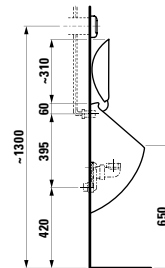

ILBAGNOALESSI ONE

840971

Siphonic urinal, internal water inlet,
version for cover

325 x 290 x 585 mm

Colours: .400

Options: .000

894971

Cover for urinal

Colours: .000

Options: .000

840975

Siphonic urinal, internal water inlet,
version without cover

290 x 325 x 585 mm

Colours: .400

Options: .000