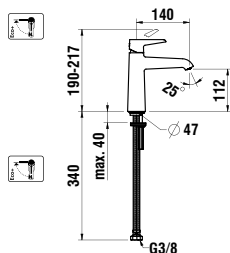

3113810041211

Single lever basin mixer, projection 140 mm, Eco+, fixed spout, with pop-up waste

Colours: .004