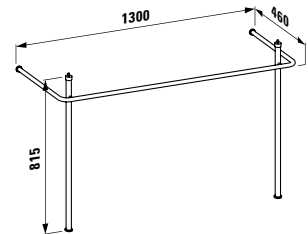

385962

Washbasin frame, chromed

Colours: .004