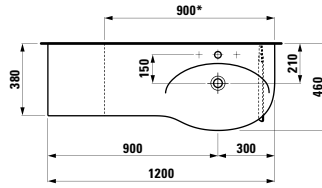

816705

Washbasin, shelf left, cutable to 900 mm

1200 x 460 x 65 (145) mm

Colours: .000

Options: .104 .108 .135

401601 CASE

Vanity unit, 1 drawer, 1 door, right hinged

1140 x 375 x 450 mm

Colours: .463 .475 .519 .548 .999