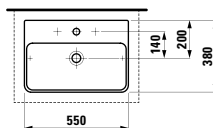

812952

Bowl washbasin, with tap bank

550 x 380 x 95 mm

Colours: .000 .400

Options: .104 .109

●/○