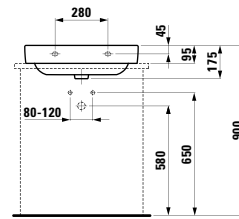

WASHBASINS UNDERSURFACE GROUND

816963 LAUFEN PRO S

Washbasin, undersurface ground

600 x 465 x 95 mm

Colours: .000.400

Options: .104.108.109.142.156

●/●●●/○