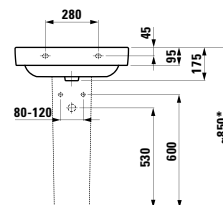

LAUFEN PRO S

810963

Washbasin

600 x 465 x 95 mm

Colours: .000 .400

Options: .104 .108 .109 .142 .156