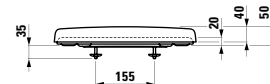

893959

WC seat and cover 'universal', removable, with lowering system, for hollow space fixing

Colours: .000

Options: .000

892951

WC seat and cover

Colours: .000 .049

Options: .000

892950

WC seat without cover

Colours: .000

Options: .000