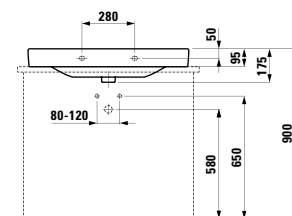

816965

Washbasin, undersurface ground

850 x 460 x 95 mm

Colours: .000 .400

Options: .104 .108 .109