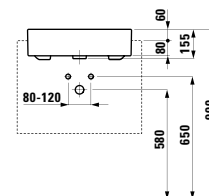

813432 LIVING CITY

Semi-recessed washbasin, rectangular

550 x 460 x 140 mm

Colours: .000

Options: .104 .108 .109

●/●●●/○