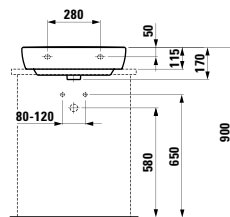

LAUFEN PRO A

817951

Washbasin, undersurface ground

550 x 480 x 115 mm

Colours: .000 .400

Options: .104