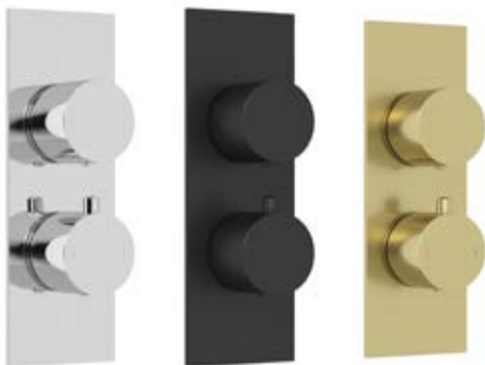

Round concealed shower valve

1 or 2 outlet. High / Low pressure.

Available in Chrome, Matt Black or Brushed Brass.

*Brushed Brass version is only available as dual outlet.