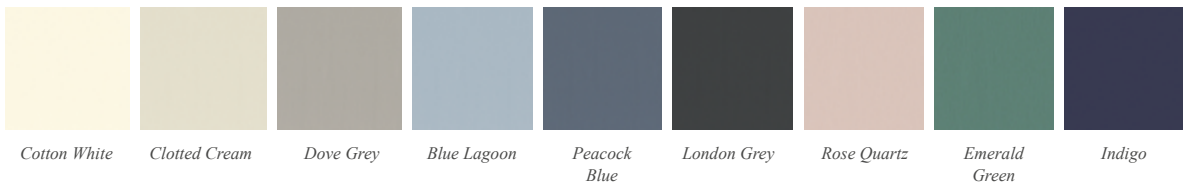

Painted skirt finishes

This bath is available in any Roseberry painted finish and Indigo or you can opt for a White Gloss skirt.