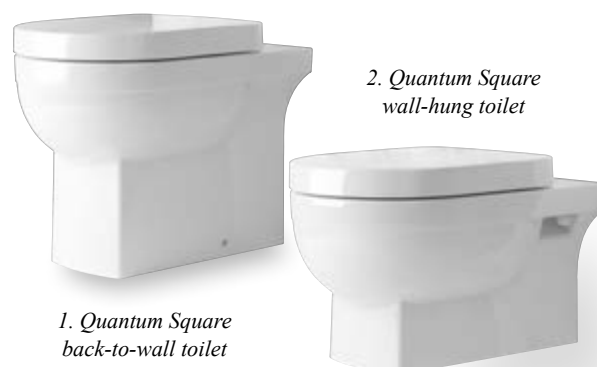

1. *Quantum Square*
back-to-wall toilet

2. *Quantum Square*
wall-hung toilet

Quantum Round toilets

back-to-wall and wall-hung toilets

1. w: 360mm x d: 550mm x h: 410mm

2. w: 360mm x d: 550mm x h: 340mm

with soft close seat. Ideal for use with a toilet unit. The wall-hung version requires a wall-hanging toilet frame for installation purposes.

Quantum Square toilets

back-to-wall and wall-hung toilets

1. w: 360mm x d: 550mm x h: 410mm

2. w: 360mm x d: 560mm x h: 340mm

with soft close seat. Ideal for use with a toilet unit. The wall-hung version requires a wall-hanging toilet frame for installation purposes.