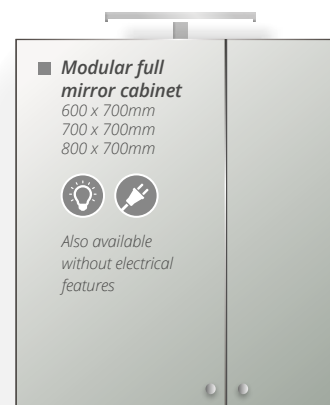

Mirror cabinets

By choosing a mirror cabinet, you benefit from a spacious mirror and plenty of concealed storage space behind it. Ideal for keeping toiletries and medicines away from children.