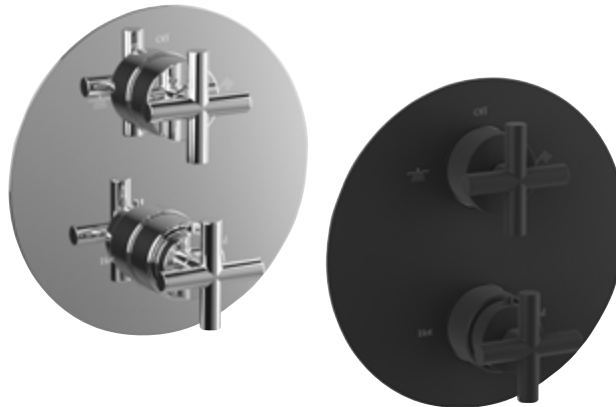

Handset flow rates: 0.2 bar: 4.0 l/m 0.5 bar: 6.5 l/m 1.0 bar: 10.5 l/m 2.0 bar: 18.0 l/m

Stapleford dual outlet concealed thermostatic shower valve

Available in Chrome or Matt Black. Waste not included. High / Low pressure