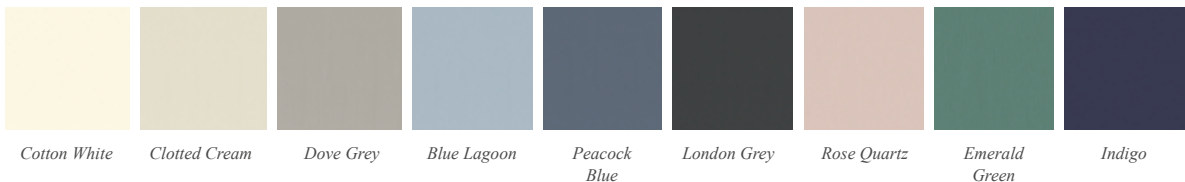

Painted skirt finishes

This bath is available in any Roseberry painted finish and Indigo or you can opt for a White Gloss skirt.