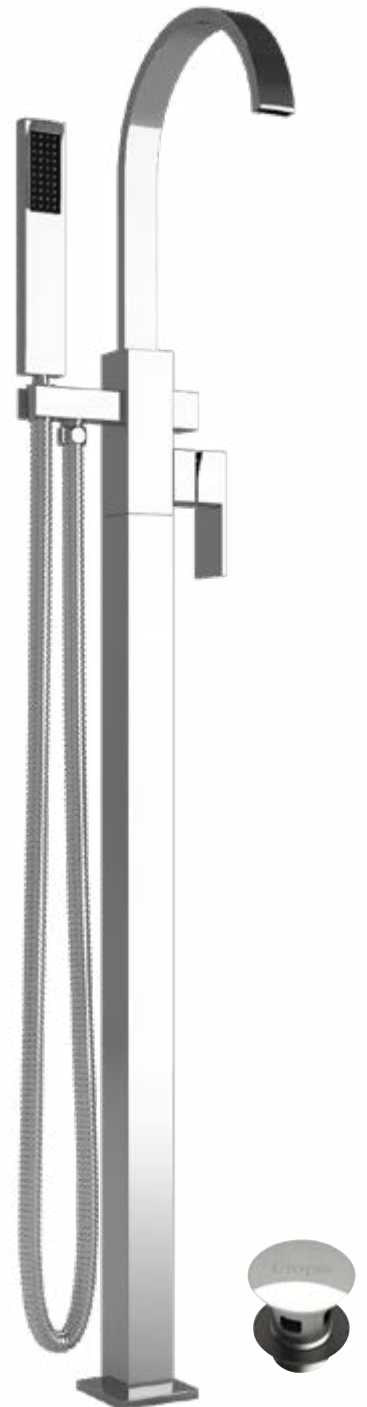

Freestanding bath shower mixer

With click-clack waste High / Low pressure

0.5 bar: 4.8 l/m 1.0 bar: 9.9 l/m 3.0 bar: 17.2 l/m