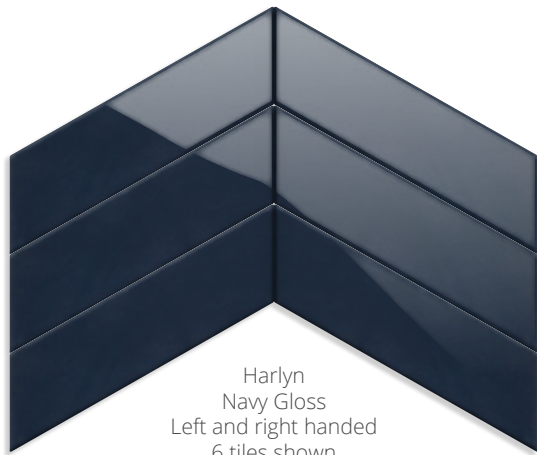

Harlyn Matt Black wall tiles

Harlyn wall tiles

Chevron format left and right hand ceramic tiles.

Harlyn
Matt White
Left and right handed
6 tiles shown
19.5 x 5.5cm

Harlyn
Matt Black
Left and right handed
6 tiles shown
19.5 x 5.5cm