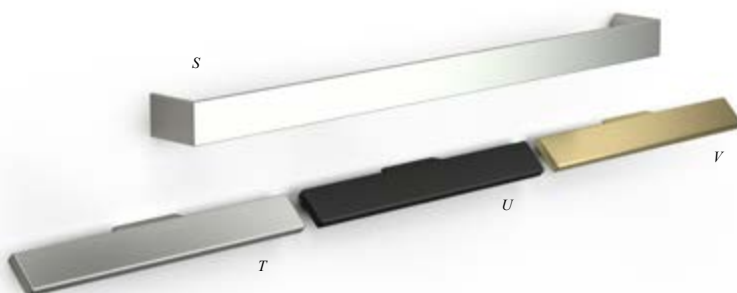

Handle Options

- S. Bold chrome square
- T. Vector 160 brushed nickel
- U. Vector 160 matt black
- V. Vector 160 brushed brass