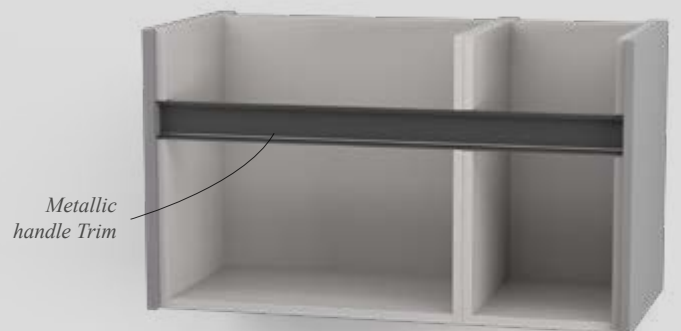

Chrome effect

Matt Black

Copper effect

Brass effect

4 Undermounted Coralux Solid Surface washbasin

12mm Compact Laminate worktop - exclusive to the Contemporary Fitted range

This undermount washbasin is only for use with 12mm Compact Laminate worktops