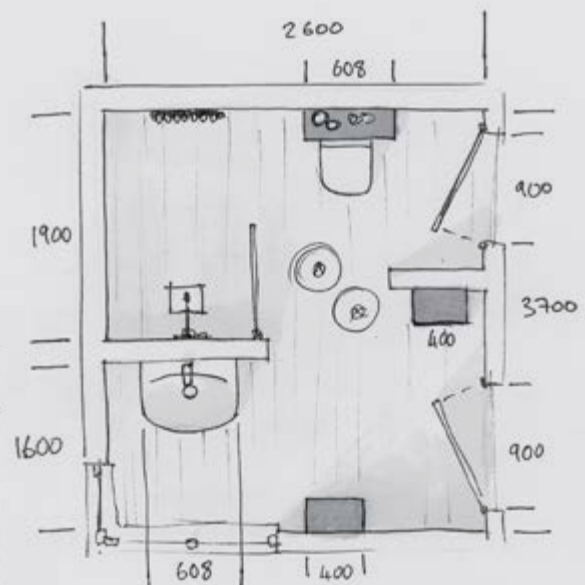

GET THE LOOK

1. Unit finish: Powder Grey and Chrome
   Brassware: Divine
   Sanitaryware: Matt Coralux Lustre basin (left)
   Glass Lustre Washbasin in Powder Grey (above) and Quantum Square toilet
   Wall tiles: Zinc White and Venetian Marble Mosaic
   Floor tiles: Zinc White (opposite)