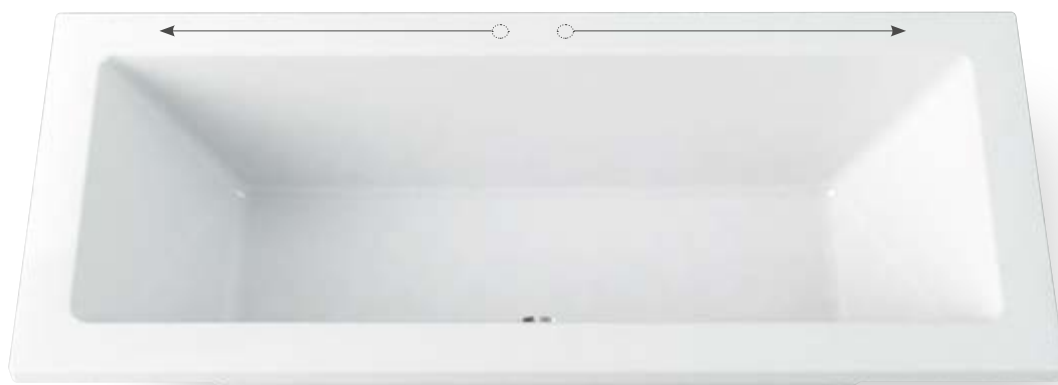

Retains Heat for longer

Amazingly Strong and durable

Unique Design

30 Year Guarantee

Featuring
Resinite
BATH TECHNOLOGY

Dualelle Fitted Bath

for use with bath panels and optional shower screens

Dualelle baths are available in two sizes and feature a striking square profile. They are double ended for practical use, comfort and planning flexibility. Complementary single or double panel infold bath screens are available in the range.

W: 1700mm D: 700mm H: 520-640mm

W: 1700mm D: 750mm H: 520-640mm

We recommend brassware to be fitted in the positions indicated above with waste and overflow away from the wall and brassware against the wall. Refer to brassware fitting instructions for further details.