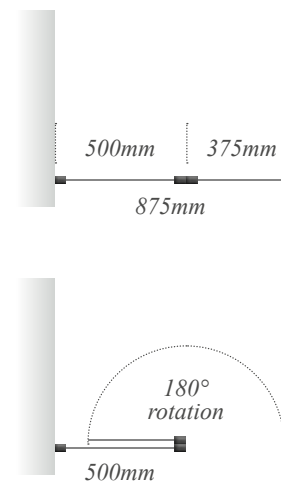

All Utopia bath shower screens are now significantly thicker for a premium quality feel. Single panel and double panel screens feature 8mm toughened glass.