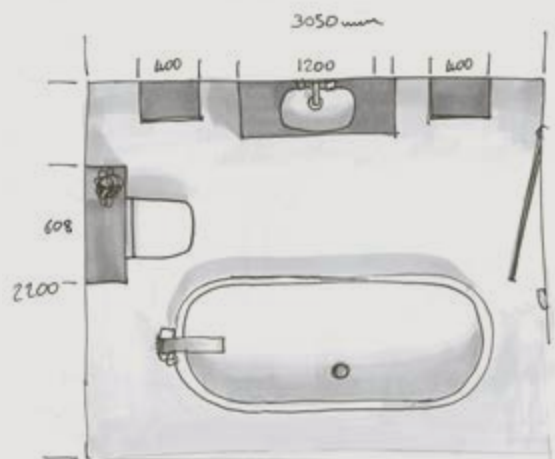

Powder Grey

Patterns predominate in this larger than average bathroom while colours are toning shades of grey. Reflected light bounces from the glass and mirrored surfaces accentuating the subtle curves and contours.

GET THE LOOK

Unit finish: Powder Grey
Brassware: Paleto
Sanitaryware: Corr
Bath: Sensuelle freestanding with London Grey painted skirt
Wall tiles: Harlyn Matt Black
Floor tiles: Driftwood Plank