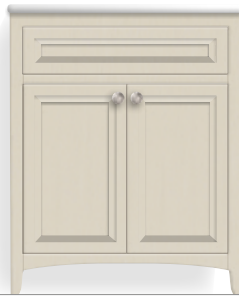

Undermount washbasin unit
600, 700mm (single)
1200mm (twin)