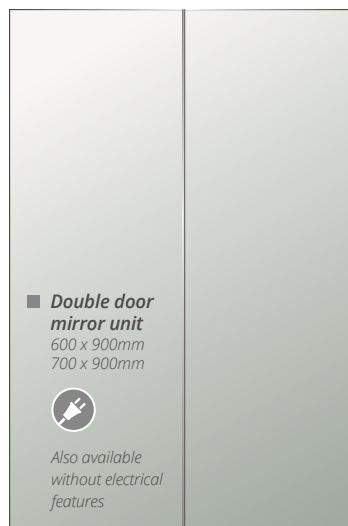

Contemporary Fitted mirror units

Combining large mirrors with excellent storage space.

Contemporary Fitted mirror units have a Powder Grey carcass. Add cladding panels to match your chosen furniture finish.