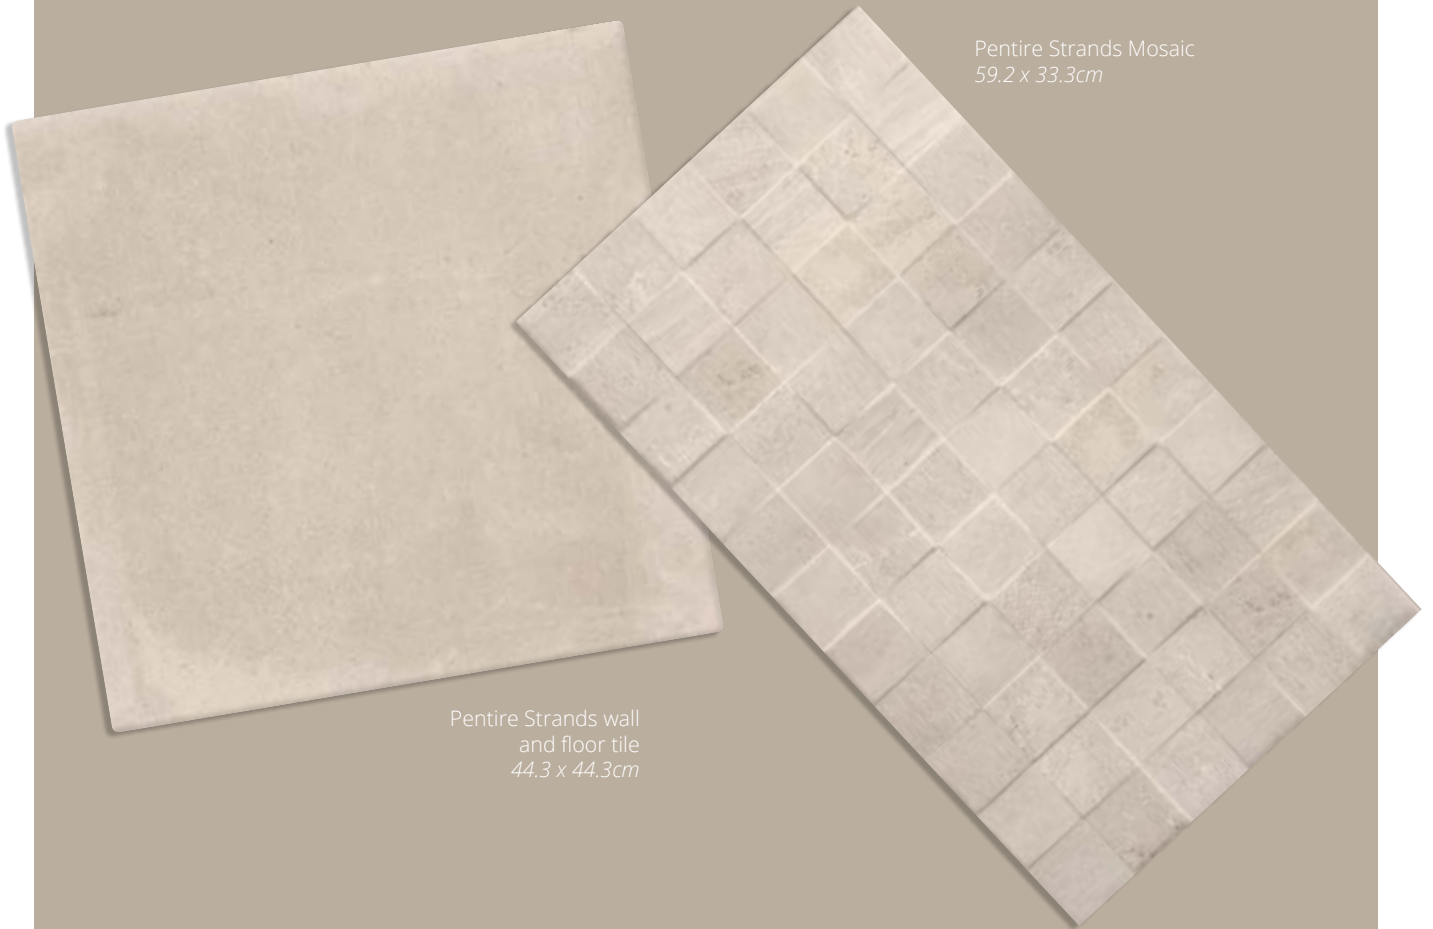

Pentire Strands wall and floor tiles

Pentire Strands Mosaic
59.2 x 33.3cm

Pentire Strands wall
and floor tile
44.3 x 44.3cm

Classic floor tiles

Can also be used on walls. Ceramic with a porcelain base.

Zinc White
44.3 x 44.3cm