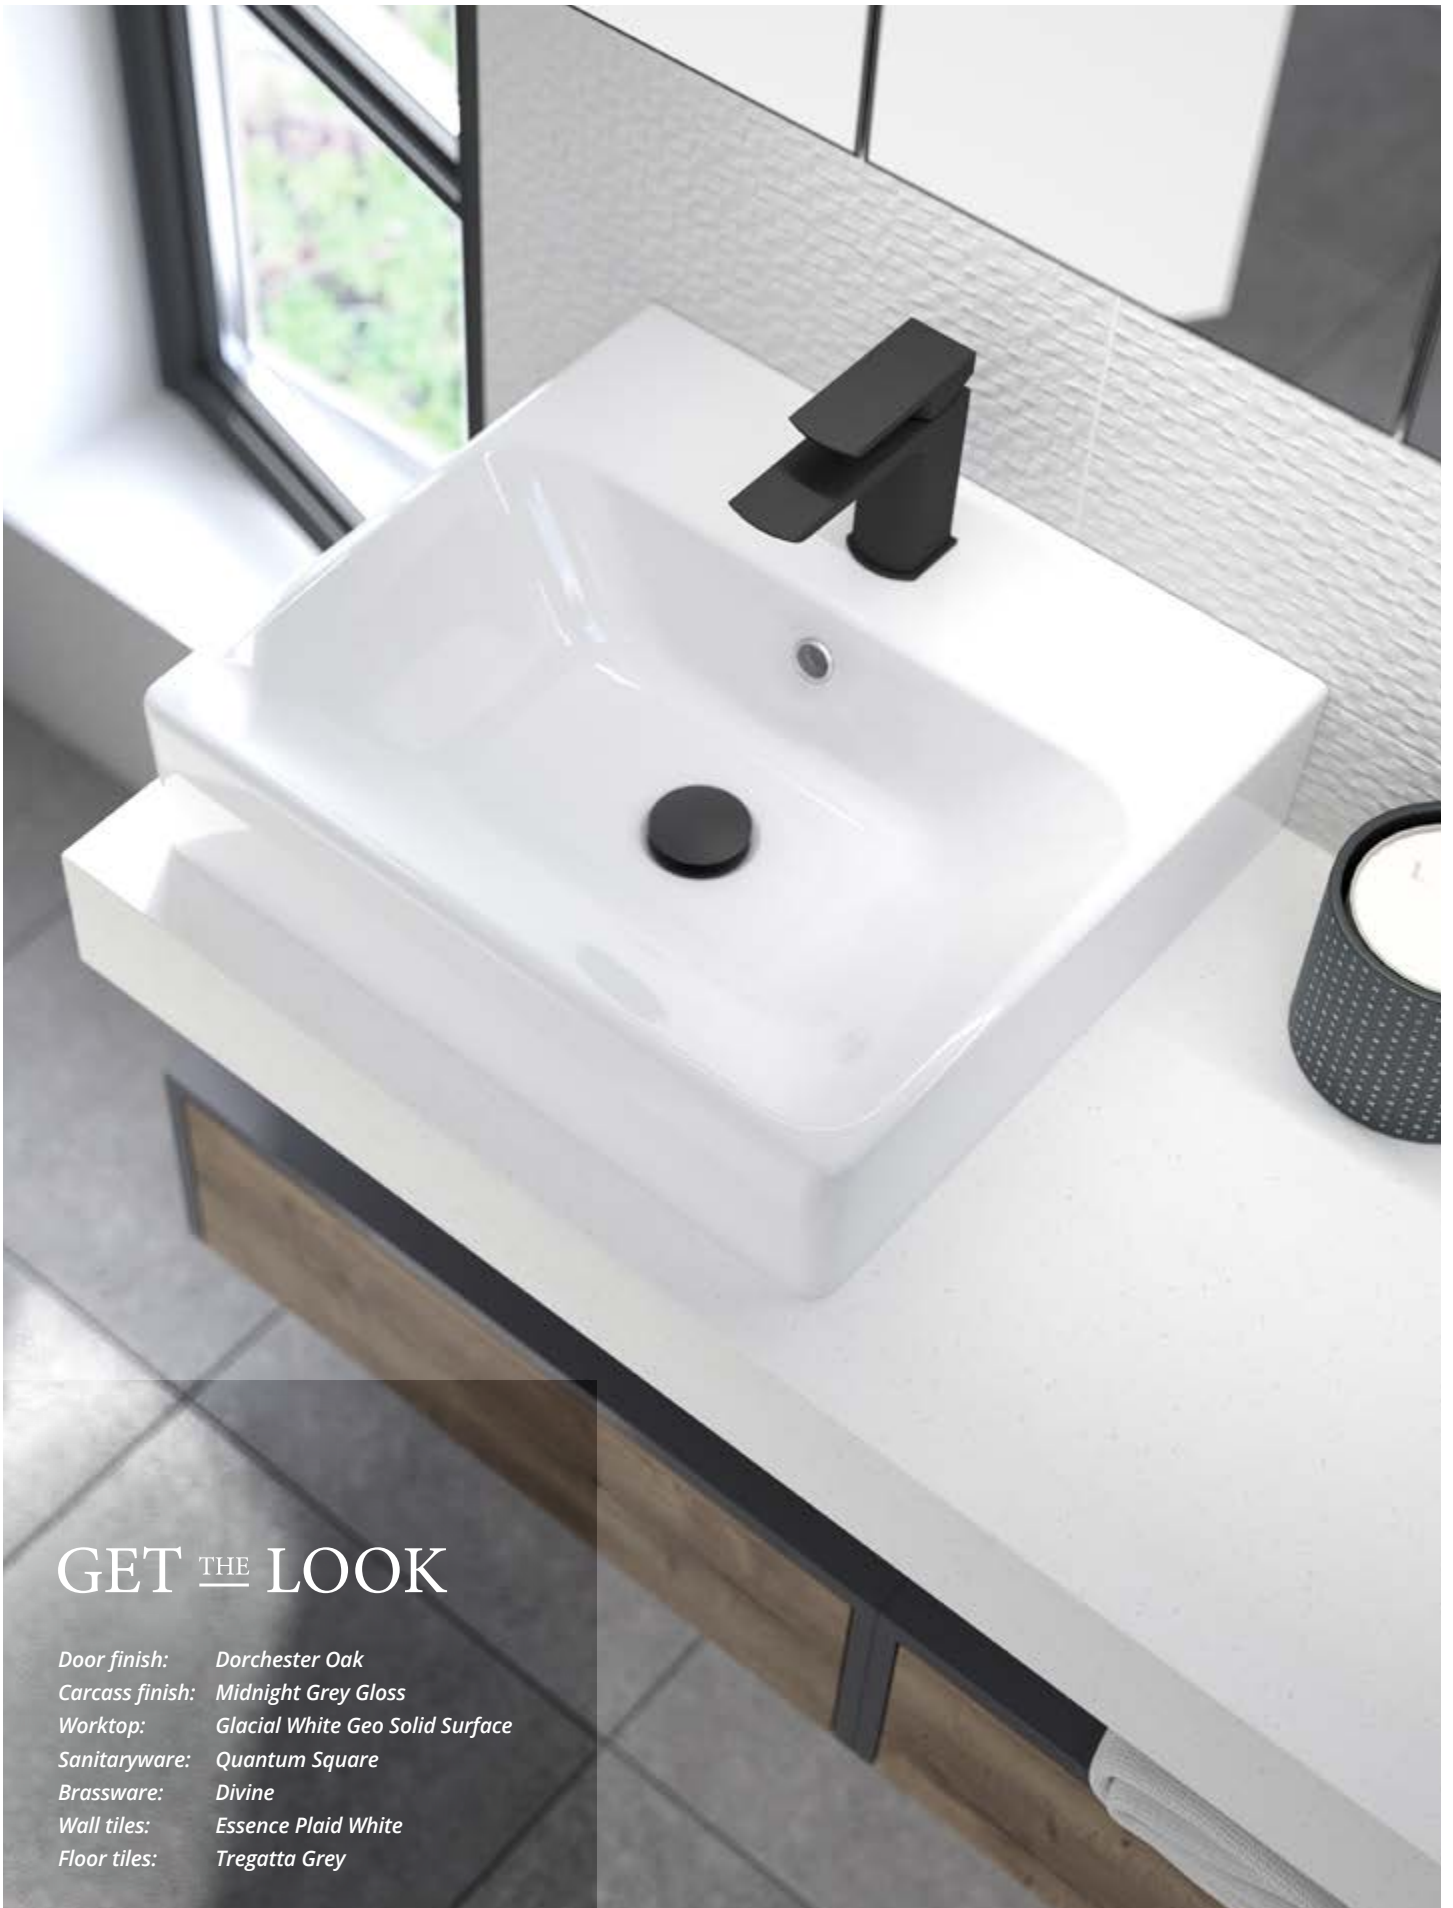

GET THE LOOK

- *Door finish:*   *Dorchester Oak*
- *Carcass finish:* *Midnight Grey Gloss*
- *Worktop:*   *Glacial White Geo Solid Surface*
- *Sanitaryware:* *Quantum Square*
- *Brassware:*   *Divine*
- *Wall tiles:*   *Essence Plaid White*
- *Floor tiles:*   *Tregatta Grey*