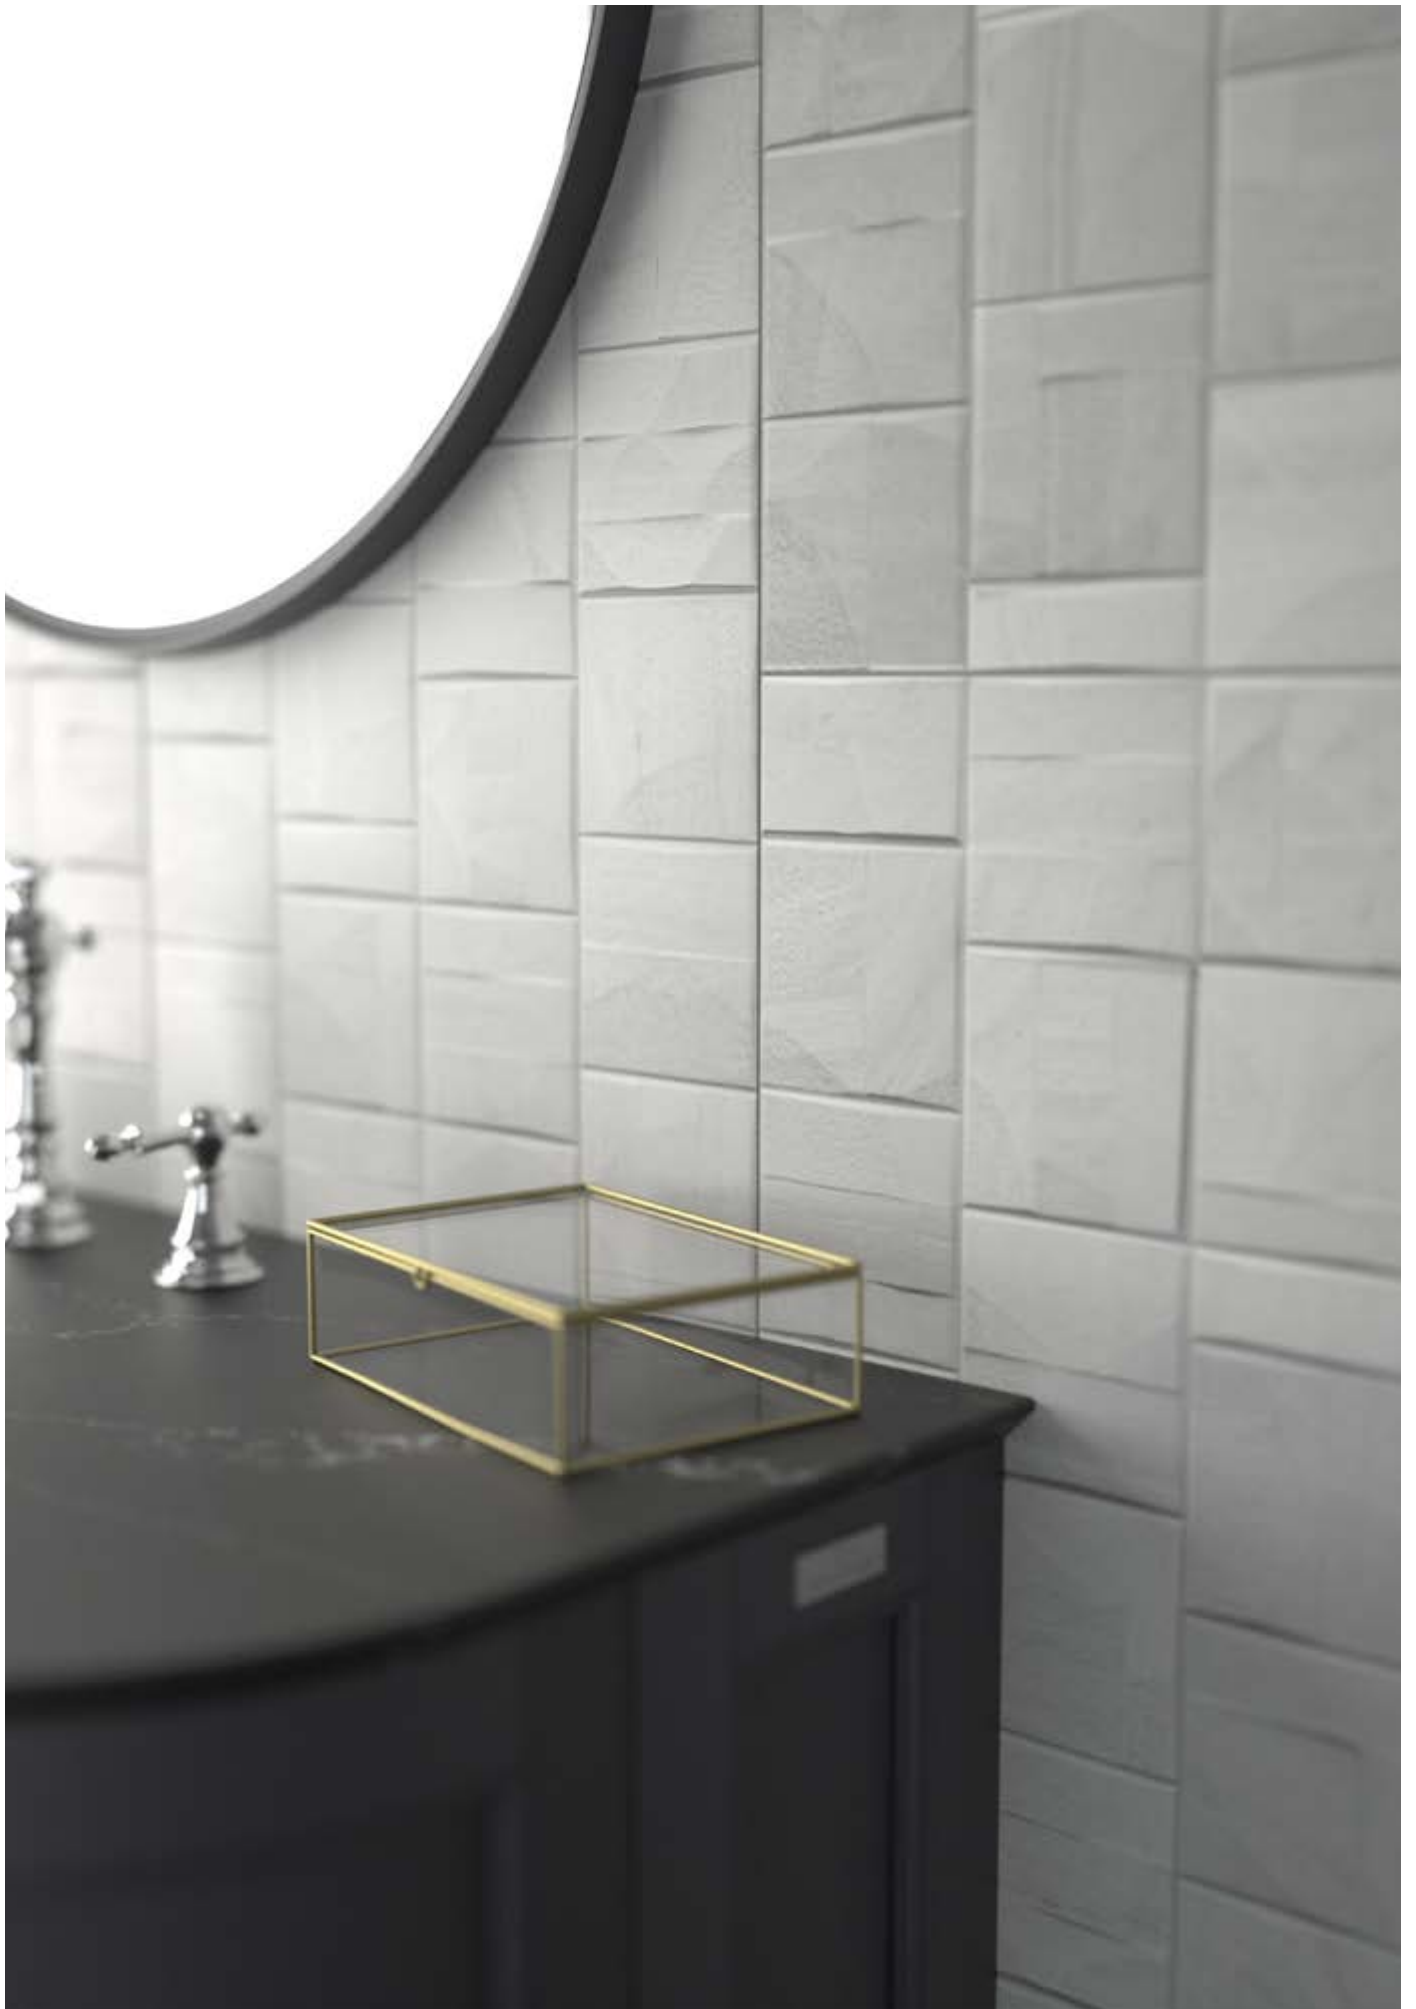

Vento Marble floor tile
59.6 x 59.6cm

Venetian Marble Mosaic wall tile
60 x 31cm

Cubist Barras Calico wall tiles.

Barras Calico wall tiles

Large format matt feature wall tiles.

Cubist Barras Calico (1 tile shown)
120 x 45cm