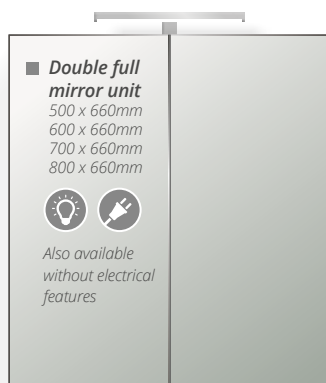

Mirror cabinets

By choosing a mirror cabinet, you benefit from a spacious mirror and plenty of concealed storage space behind it. Ideal for keeping toiletries and medicines away from children.