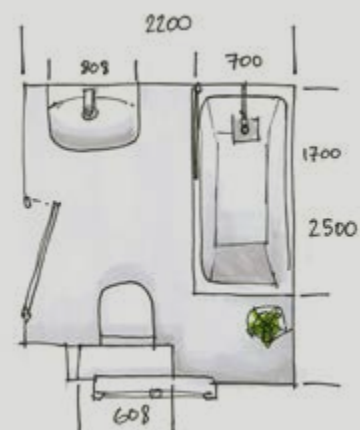

Sandwashed White *and* Everest White

Dark brick wall tiles in a high gloss finish make the perfect background for the toning shades and textures of the furniture.

GET THE LOOK

1. **Unit finish:** Sandwashed White, Everest White Gloss and Chrome
   Brassware: Divine and Aras Square shower
   Sanitaryware: Matt Coralux Lustre basin and Quantum Square toilet
   Bath: Dualelle with Single Panel screen
   Wall tiles: Grey Brick
   Floor tiles: Hickory Plank