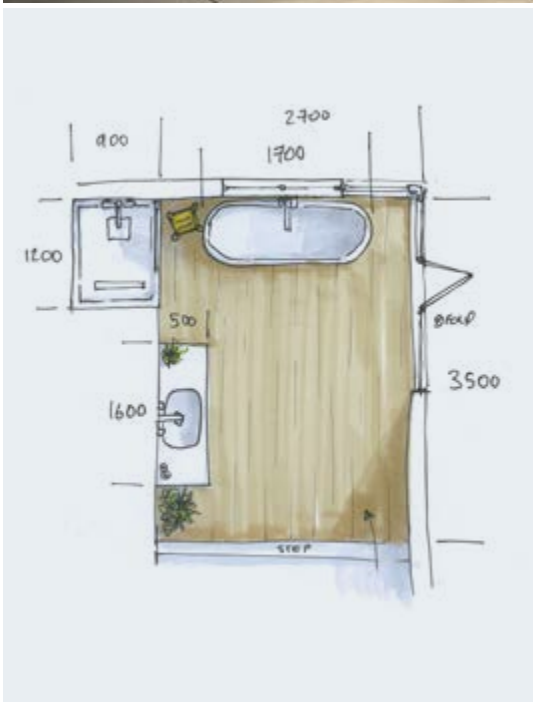

Pewter Fusion *and* White Gloss

The simple linear style of Geo lends itself to the textured effect and subtle colour of Pewter Fusion for the contrasting drawer finish. In a style based on rectangular shapes, the beautiful curves of the freestanding bath are the perfect accompaniment.