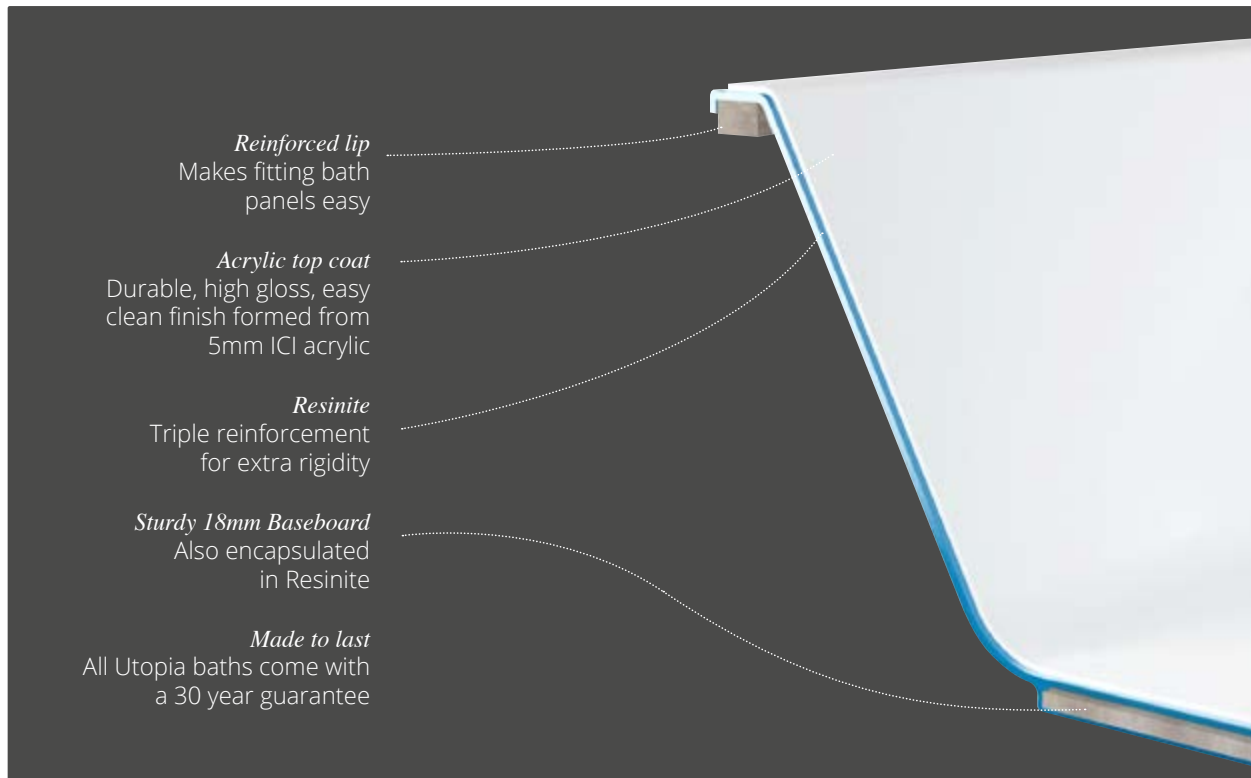

Resinite

BATH TECHNOLOGY

Utopia baths feature a Resinite coating for increased surface durability and a long life

All Utopia baths feature Resinite Bath Technology which provides triple layer reinforcement and a 5mm ICI acrylic top coat giving extra strength, rigidity and longevity.

Utopia baths are different

Utopia baths are made in the UK to the very highest standards. Our stringent quality control procedures ensure that each bath is checked thoroughly at every stage of manufacture.

Resinite coated baths offer the strength and rigidity normally associated with their heavier cast iron counterparts. The entire underside of each bath is coated in a layer of Resinite which provides excellent insulation properties, meaning your bath retains heat more efficiently, staying hotter for longer.

Retains Heat for longer

Amazingly Strong and durable

Unique Design

30 Year Guarantee