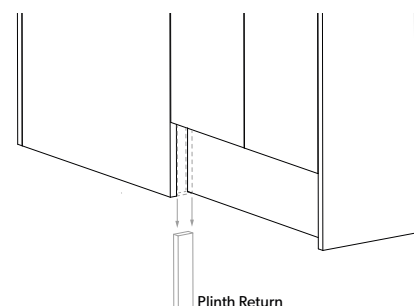

Cladding Panels

When installing a BTW in a furniture run, allow for plinth returns when selecting a suitable plinth length (see diagram to right).

All end panels, infill panels and plinths are finished on all sides.

HiB recommends installing end panels, infill panels and plinths 2mm from the floor.