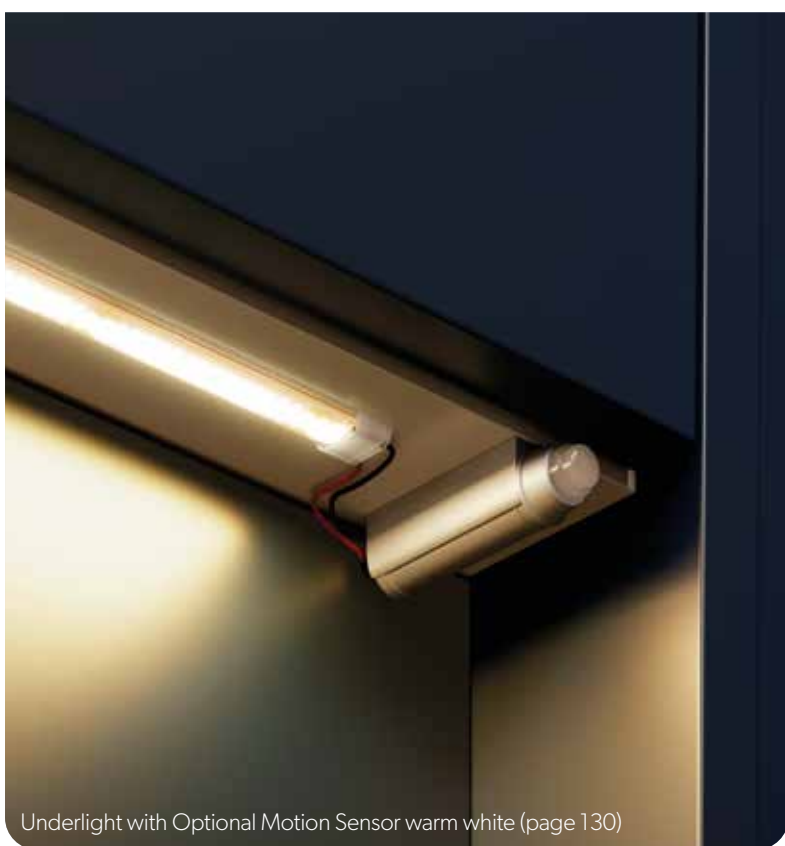

Underlight with Optional Motion Sensor warm white (page 130)

Aero Floor Standing Back to Wall Rimless Toilet
Curved