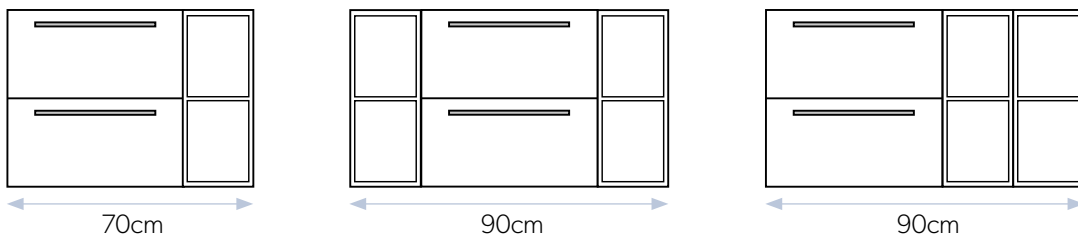

Examples paired with 50cm Tranquil unit