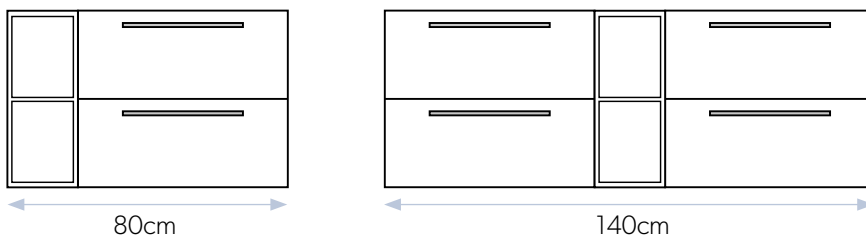

Examples paired with 60cm Tranquil unit