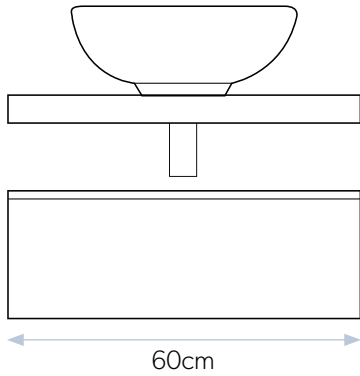

With **Blend** the number of configurations is only limited by your imagination. Below you can find examples to inspire you.