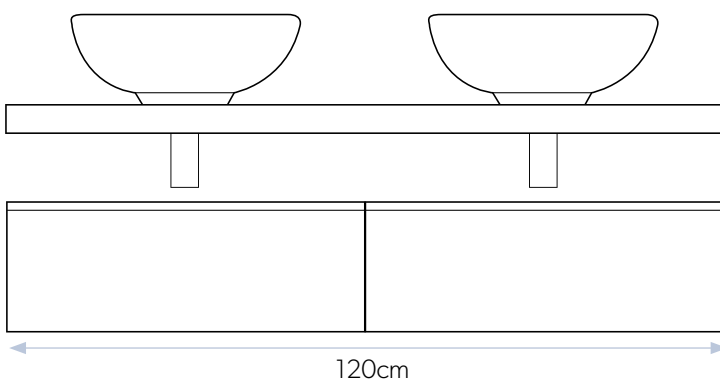

With **Blend** the number of configurations is only limited by your imagination. Below you can find examples to inspire you.