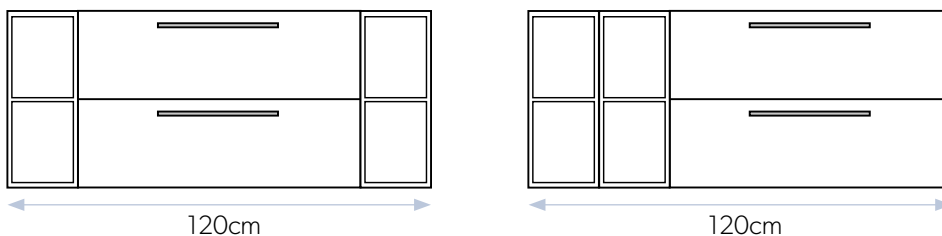

Link creates more than 30 possible combinations when paired with the 50, 60 or 80cm wall-hung **Tranquil** units.

Examples paired with 50cm Tranquil unit

Examples paired with 60cm Tranquil unit

Examples paired with 80cm Tranquil unit