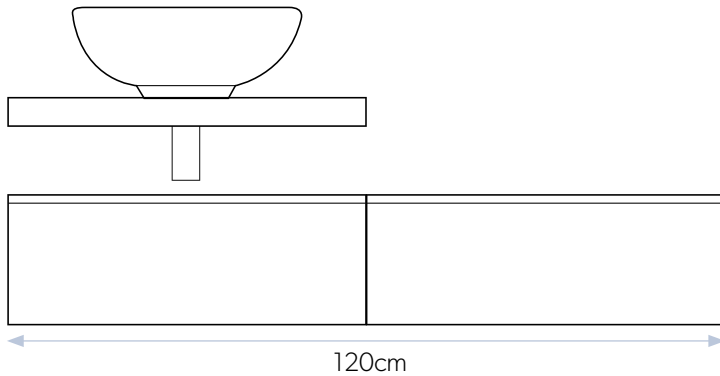

With **Blend** the number of configurations is only limited by your imagination. Below you can find examples to inspire you.