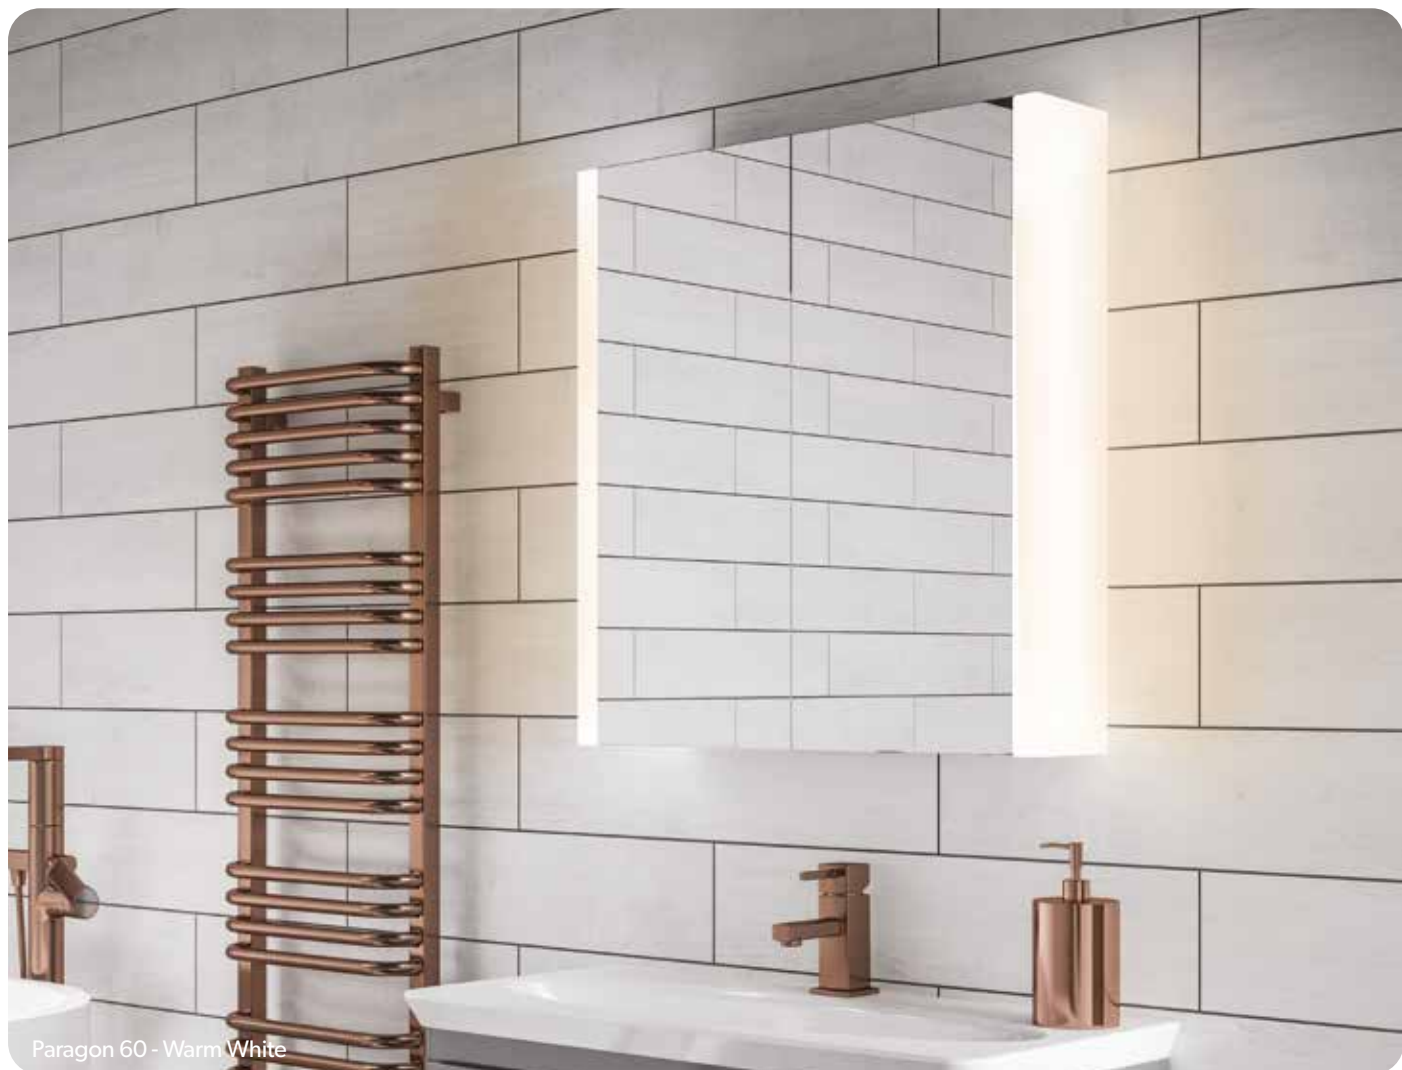

**Edge 50**  
3 Shelves  
49400  
50 x 70 x 14cm

£736

**Edge 60**  
3 Shelves  
49500  
60 x 70 x 14cm

£804

**Edge 80**  
3 Shelves  
49600  
80 x 70 x 14cm

£897

**Edge 120**  
6 Shelves  
49700  
120 x 70 x 14cm

£1139

Scan for videos and further information about our Edge cabinet range.

EDGE

With its mirrored doors and side panels, Edge is designed to reflect and radiate light on every surface.

This stunning cabinet emanates ambient light from the top and bottom, while the LED border detail creates more defined lighting on the mirrored doors.

Edge is functional too, with built-in charging points and a heated pad to help reduce condensation. Soft-close hinges ensure your doors close gently and quietly every time.

Paragon 60 - Warm White

**Key features**