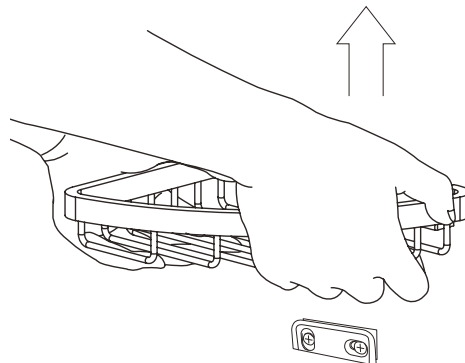

Easy Lift Shower Baskets

A style all-rounder, Easy Lift is just as at home in an industrial interior as it is a timeless traditional setting. The specially designed secure fixing allows these baskets to be easily removed and reattached, for a comprehensive clean in moments. Available in classic Chrome or Matt Black.

Available in: ● Chrome ● Black

EASY LIFT