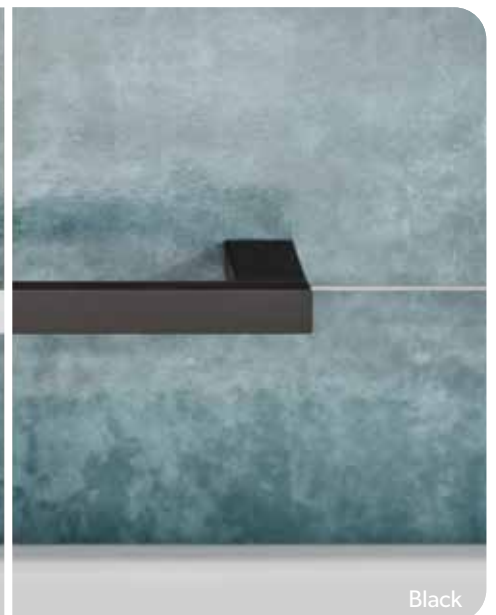

## Grab Bar

Safety shouldn't mean compromising on style. Geometric design and a choice of polished Chrome or contemporary Black make this secure-fix grab bar the ideal choice for any bathroom.

Chrome

Black