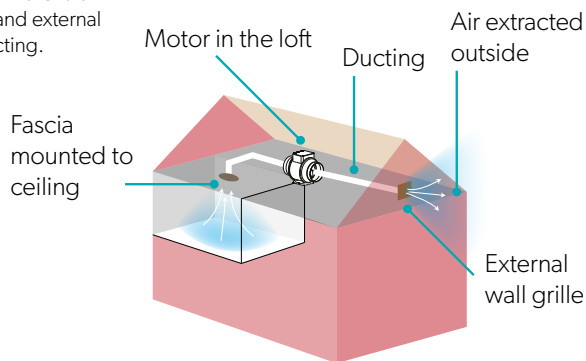

Scan for videos and further information about our **Cyclone** ceiling fans.

Scan for videos and further information about our **Turbo** ceiling fans.

CYCLONE AND TURBO CEILING FANS

This high-powered inline fan comfortably clears condensation in a larger bathroom. **Cyclone's** slim, flushmounted grille sits discreetly in your ceiling and is quiet enough to maintain the relaxing ambience of your space.

Power meets precision in **Turbo**. A powerful electric motor effectively removes condensation to prevent damp, mould and unpleasant odours. The fan runs quietly in the background and has a built-in timer, so you can set it to run for as long as you need.

Available in a Chrome or white finish with optional warm or cool white LED illumination.