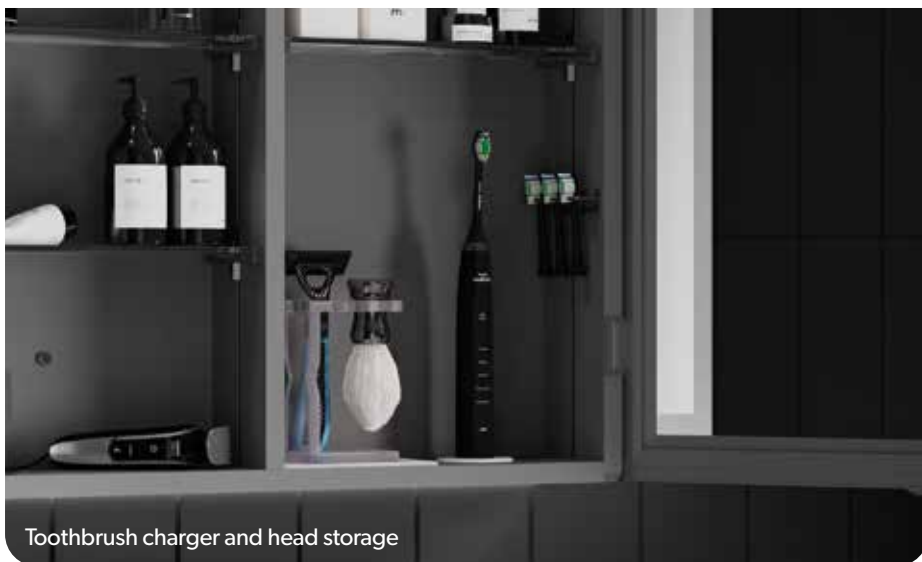

Isoe 80 - Cool White

Toothbrush charger and head storage

Scan for videos and further information about our Isoe cabinet range.