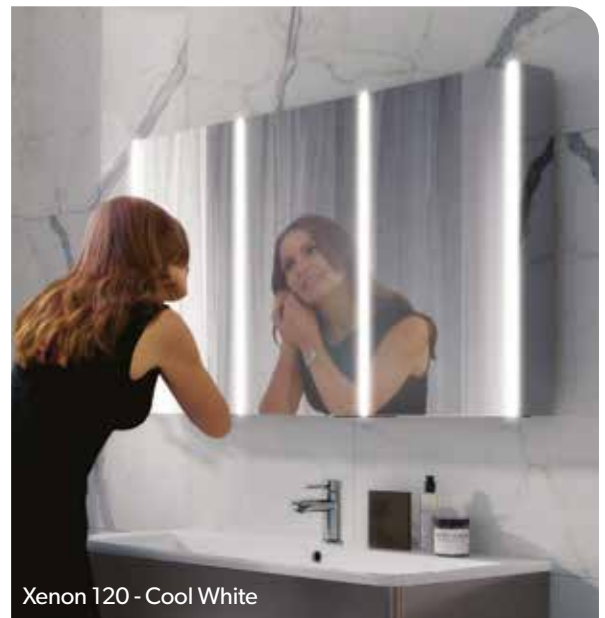

Xenon LED Aluminium Cabinets with Mirror Sides

CABINETS

Key features

- Colour temperature changing ambient illumination
- 2 pin integrated charging socket
- USB charging sockets
- Double-sided mirrored door(s)
- Soft-close hinges
- Mirrored sides
- Touch free operation*

£709

£854

£910

£1004

£1157

Scan for videos and further information about our Xenon cabinet range.

XENON

Xenon's sleek, mirrored exterior is complemented by vertical strips of LED colour temperature changing light. This allows you to set the mood, with cool or warm white illumination. Inside the cabinet you will find plenty of storage space and conveniently located charging points for your electric razors and toothbrushes. The cabinet is available as a single, double or triple-door unit — so there's an option for any size of bathroom.