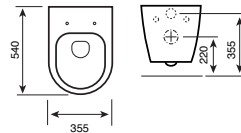

WALL HUNG WC - ROUND