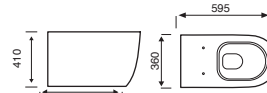

BASIN SQUARE