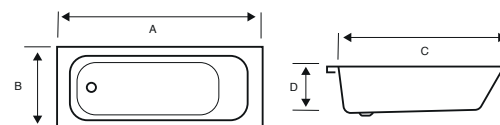

Ark

Size (mm)	A	B	C	D
1500x700	1490	695	1220	400
1700x700	1690	695	1420	400
1700x750	1690	745	1450	420

Ark Duo

Size (mm)	A	B	C	D
1700x750	1690	745	1370	420
1800x800	1790	795	1470	430

Luxe

Size (mm)	A	B	C	D
1500x700	1492	692	1332	410
1600x700	1592	692	1432	410
1650x700	1650	692	1482	410
1700x700	1692	692	1524	410
1700x750	1692	740	1524	430
1800x800	1792	792	1618	440

Refine

Size (mm)	A	B	C	D
1600x700	1592	692	1522	400
1700x700	1692	692	1561	400
1700x750	1692	742	1561	430

Refine Duo

Size (mm)	A	B	C	D
1600x700	1592	692	1522	410
1700x700	1692	692	1622	410
1700x750	1692	742	1622	410
1800x800	1792	692	1722	410

Astlea

Size (mm)	A	B	C	D
1700x700	1692	692	1527	405

Astlea Duo

Size (mm)	A	B	C	D
1700x700	1692	692	1558	400

Spirit

Size (mm)	A	B	C	D
1500x700	1492	692	1332	410
1700x700	1692	740	1524	410
1700x750	1692	692	1542	410

Spirit Duo

Size (mm)	A	B	C	D
1700x700	1692	692	1622	410
1700x750	1692	740	1622	430
1800x800	1792	792	1646	440

G4k

Size (mm)	A	B	C	D
1400x700	1400	700	1260	400
1500x700	1500	700	1360	400
1600x700	1600	700	1460	400
1675x700	1675	700	1505	400
1700x700	1700	700	1560	400