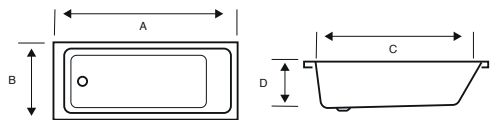

Ark

Size (mm)	A	B	C	D
1500x700	1490	695	1220	400
1700x700	1690	695	1420	400
1700x750	1690	745	1450	420

Ark Duo

Size (mm)	A	B	C	D
1700x750	1690	745	1370	420
1800x800	1790	795	1470	430

Luxe

Size (mm)	A	B	C	D
1500x700	1492	692	1332	410
1600x700	1592	692	1432	410
1650x700	1650	692	1482	410
1700x700	1692	692	1524	410
1700x750	1692	740	1524	430
1800x800	1792	792	1618	440

Refine

Size (mm)	A	B	C	D
1600x700	1592	692	1522	400
1700x700	1692	692	1561	400
1700x750	1692	742	1561	430

Refine Duo

Size (mm)	A	B	C	D
1600x700	1592	692	1522	410
1700x700	1692	692	1622	410
1700x750	1692	742	1622	410
1800x800	1792	692	1722	410

Astlea

Size (mm)	A	B	C	D
1700x700	1692	692	1527	405

Astlea Duo

Size (mm)	A	B	C	D
1700x700	1692	692	1558	400

Spirit

Size (mm)	A	B	C	D
1500x700	1492	692	1332	410
1700x700	1692	740	1524	410
1700x750	1692	692	1542	410

Spirit Duo

Size (mm)	A	B	C	D
1700x700	1692	692	1622	410
1700x750	1692	740	1622	430
1800x800	1792	792	1646	440

G4k

Size (mm)	A	B	C	D
1400x700	1400	700	1260	400
1500x700	1500	700	1360	400
1600x700	1600	700	1460	400
1675x700	1675	700	1505	400
1700x700	1700	700	1560	400