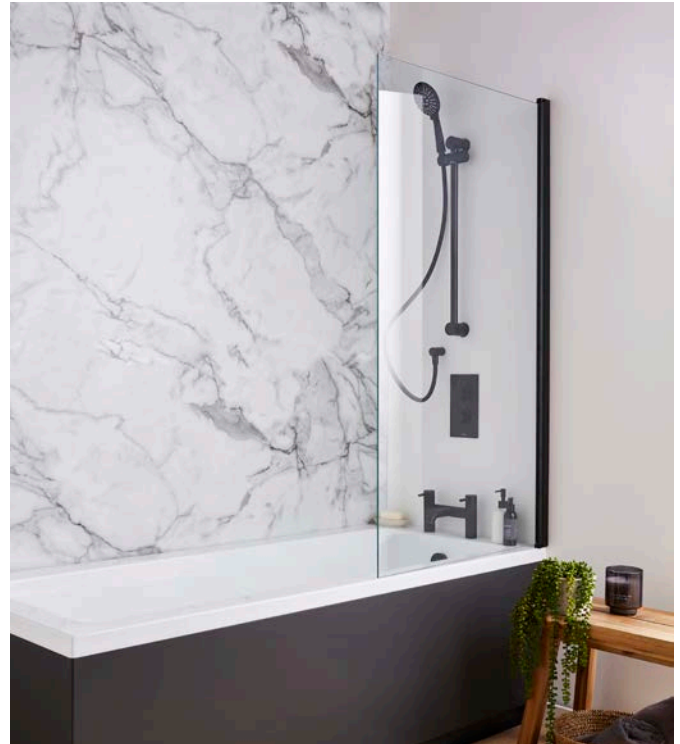

Nero

STRAIGHT SCREEN, SQUARE EDGE

1400 X 780MM

NER-SSS

£149.00