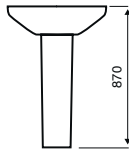

Pure

Trim

BASIN

Genoa

Eclipse