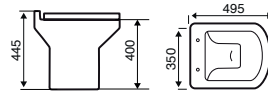

BACK TO WALL WC