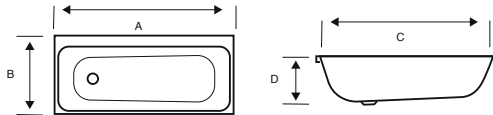

Ark

Size (mm)	A	B	C	D
1500x700	1490	695	1220	400
1700x700	1690	695	1420	400
1700x750	1690	745	1450	420

Ark Duo

Size (mm)	A	B	C	D
1700x750	1690	745	1370	420
1800x800	1790	795	1470	430

Luxe

Size (mm)	A	B	C	D
1500x700	1492	692	1332	410
1600x700	1592	692	1432	410
1650x700	1650	692	1482	410
1700x700	1692	692	1524	410
1700x750	1692	740	1524	430
1800x800	1792	792	1618	440

Refine

Size (mm)	A	B	C	D
1600x700	1592	692	1522	400
1700x700	1692	692	1561	400
1700x750	1692	742	1561	430

Refine Duo

Size (mm)	A	B	C	D
1600x700	1592	692	1522	410
1700x700	1692	692	1622	410
1700x750	1692	742	1622	410
1800x800	1792	692	1722	410

Astlea

Size (mm)	A	B	C	D
1700x700	1692	692	1527	405

Astlea Duo

Size (mm)	A	B	C	D
1700x700	1692	692	1558	400

Spirit

Size (mm)	A	B	C	D
1500x700	1492	692	1332	410
1700x700	1692	740	1524	410
1700x750	1692	692	1542	410

Spirit Duo

Size (mm)	A	B	C	D
1700x700	1692	692	1622	410
1700x750	1692	740	1622	430
1800x800	1792	792	1646	440

G4k

Size (mm)	A	B	C	D
1400x700	1400	700	1260	400
1500x700	1500	700	1360	400
1600x700	1600	700	1460	400
1675x700	1675	700	1505	400
1700x700	1700	700	1560	400