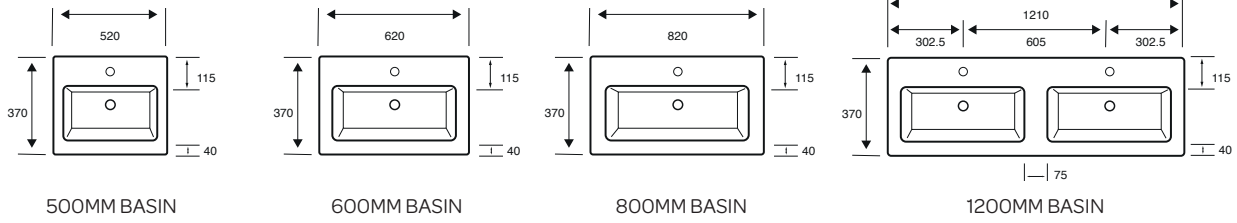

Kore

Purity

Countertop Basins

Arc

NOTE: KARTELL UK RESERVES THE RIGHT TO MAKE CHANGES IN PRODUCTS AND TECHNICAL DETAILS WITHOUT PRIOR NOTICE. FOR EXACT MEASUREMENTS, IN PARTICULAR FOR CUSTOMIZED INSTALLATION SCENARIOS, IT CAN ONLY BE TAKEN FROM THE FINISHED CERAMIC PRODUCT.