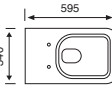

BTW WC ROUND

BTW WC SQUARE