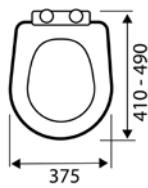

FORM SHORT PROJECTION WC SET INCLUDING SOFT CLOSE SEAT
POT171FOR £280.00

SEATS

 Soft Close Seat

 One Button Quick Release

 Top Fixing

Uni One
UNIVERSAL STANDARD TOILET SEAT

• Made from polypropylene

SEA001UN £30.00