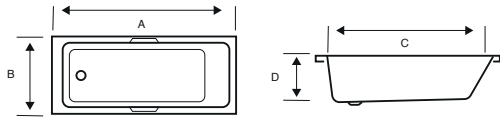

Ark

Size (mm)	A	B	C	D
1500x700	1490	695	1220	400
1700x700	1690	695	1420	400
1700x750	1690	745	1450	420

Ark Duo

Size (mm)	A	B	C	D
1700x750	1690	745	1370	420
1800x800	1790	795	1470	430

Luxe

Size (mm)	A	B	C	D
1500x700	1492	692	1332	410
1600x700	1592	692	1432	410
1650x700	1650	692	1482	410
1700x700	1692	692	1524	410
1700x750	1692	740	1524	430
1800x800	1792	792	1618	440

Refine

Size (mm)	A	B	C	D
1600x700	1592	692	1522	400
1700x700	1692	692	1561	400
1700x750	1692	742	1561	430

Refine Duo

Size (mm)	A	B	C	D
1600x700	1592	692	1522	410
1700x700	1692	692	1622	410
1700x750	1692	742	1622	410
1800x800	1792	692	1722	410

Astlea

Size (mm)	A	B	C	D
1700x700	1692	692	1527	405

Astlea Duo

Size (mm)	A	B	C	D
1700x700	1692	692	1558	400

Spirit

Size (mm)	A	B	C	D
1500x700	1492	692	1332	410
1700x700	1692	740	1524	410
1700x750	1692	692	1542	410

Spirit Duo

Size (mm)	A	B	C	D
1700x700	1692	692	1622	410
1700x750	1692	740	1622	430
1800x800	1792	792	1646	440

G4k

Size (mm)	A	B	C	D
1400x700	1400	700	1260	400
1500x700	1500	700	1360	400
1600x700	1600	700	1460	400
1675x700	1675	700	1505	400
1700x700	1700	700	1560	400