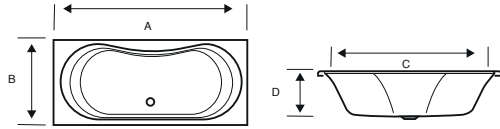

Ark

Size (mm)	A	B	C	D
1500x700	1490	695	1220	400
1700x700	1690	695	1420	400
1700x750	1690	745	1450	420

Ark Duo

Size (mm)	A	B	C	D
1700x750	1690	745	1370	420
1800x800	1790	795	1470	430

Luxe

Size (mm)	A	B	C	D
1500x700	1492	692	1332	410
1600x700	1592	692	1432	410
1650x700	1650	692	1482	410
1700x700	1692	692	1524	410
1700x750	1692	740	1524	430
1800x800	1792	792	1618	440

Refine

Size (mm)	A	B	C	D
1600x700	1592	692	1522	400
1700x700	1692	692	1561	400
1700x750	1692	742	1561	430

Refine Duo

Size (mm)	A	B	C	D
1600x700	1592	692	1522	410
1700x700	1692	692	1622	410
1700x750	1692	742	1622	410
1800x800	1792	692	1722	410

Astlea

Size (mm)	A	B	C	D
1700x700	1692	692	1527	405

Astlea Duo

Size (mm)	A	B	C	D
1700x700	1692	692	1558	400

Spirit

Size (mm)	A	B	C	D
1500x700	1492	692	1332	410
1700x700	1692	740	1524	410
1700x750	1692	692	1542	410

Spirit Duo

Size (mm)	A	B	C	D
1700x700	1692	692	1622	410
1700x750	1692	740	1622	430
1800x800	1792	792	1646	440

G4k

Size (mm)	A	B	C	D
1400x700	1400	700	1260	400
1500x700	1500	700	1360	400
1600x700	1600	700	1460	400
1675x700	1675	700	1505	400
1700x700	1700	700	1560	400