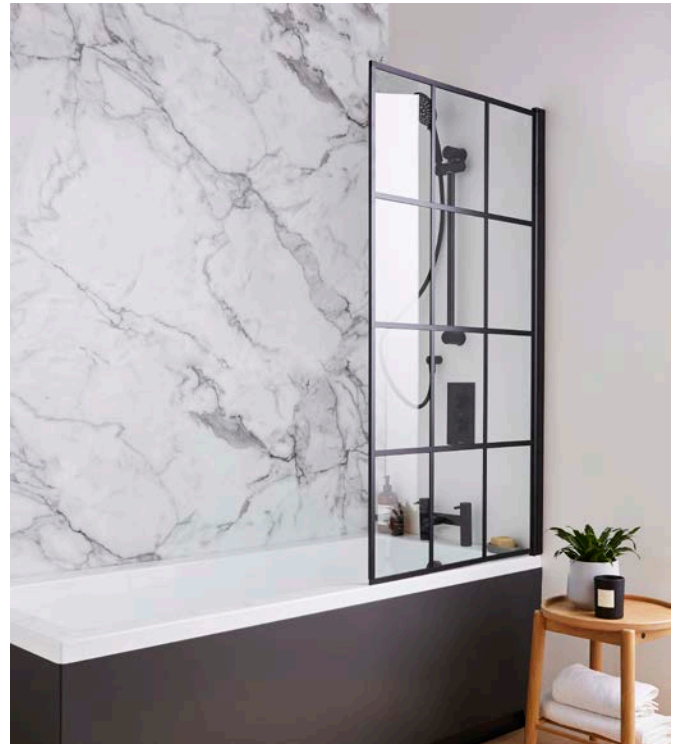

Kritt

STRAIGHT SCREEN, SQUARE EDGE

1400 X 780MM

KRI-SS

£191.00