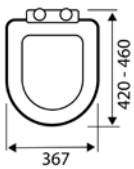

• Made from duroplastic

SEA002UN £39.00

Standard D
WRAPOVER STANDARD D SHAPED SEAT

• Made from polypropylene

SEA101D £54.00