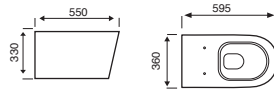

Pure

Trim

Genoa

Eclipse