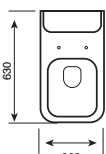

550MM SEMI-RECESSED BASIN

C/C OPEN BACK WC - SQUARE

BTW WC - SQUARE

BIDET - SQUARE

Project

Style

Bijoux

Additional Sanitaryware