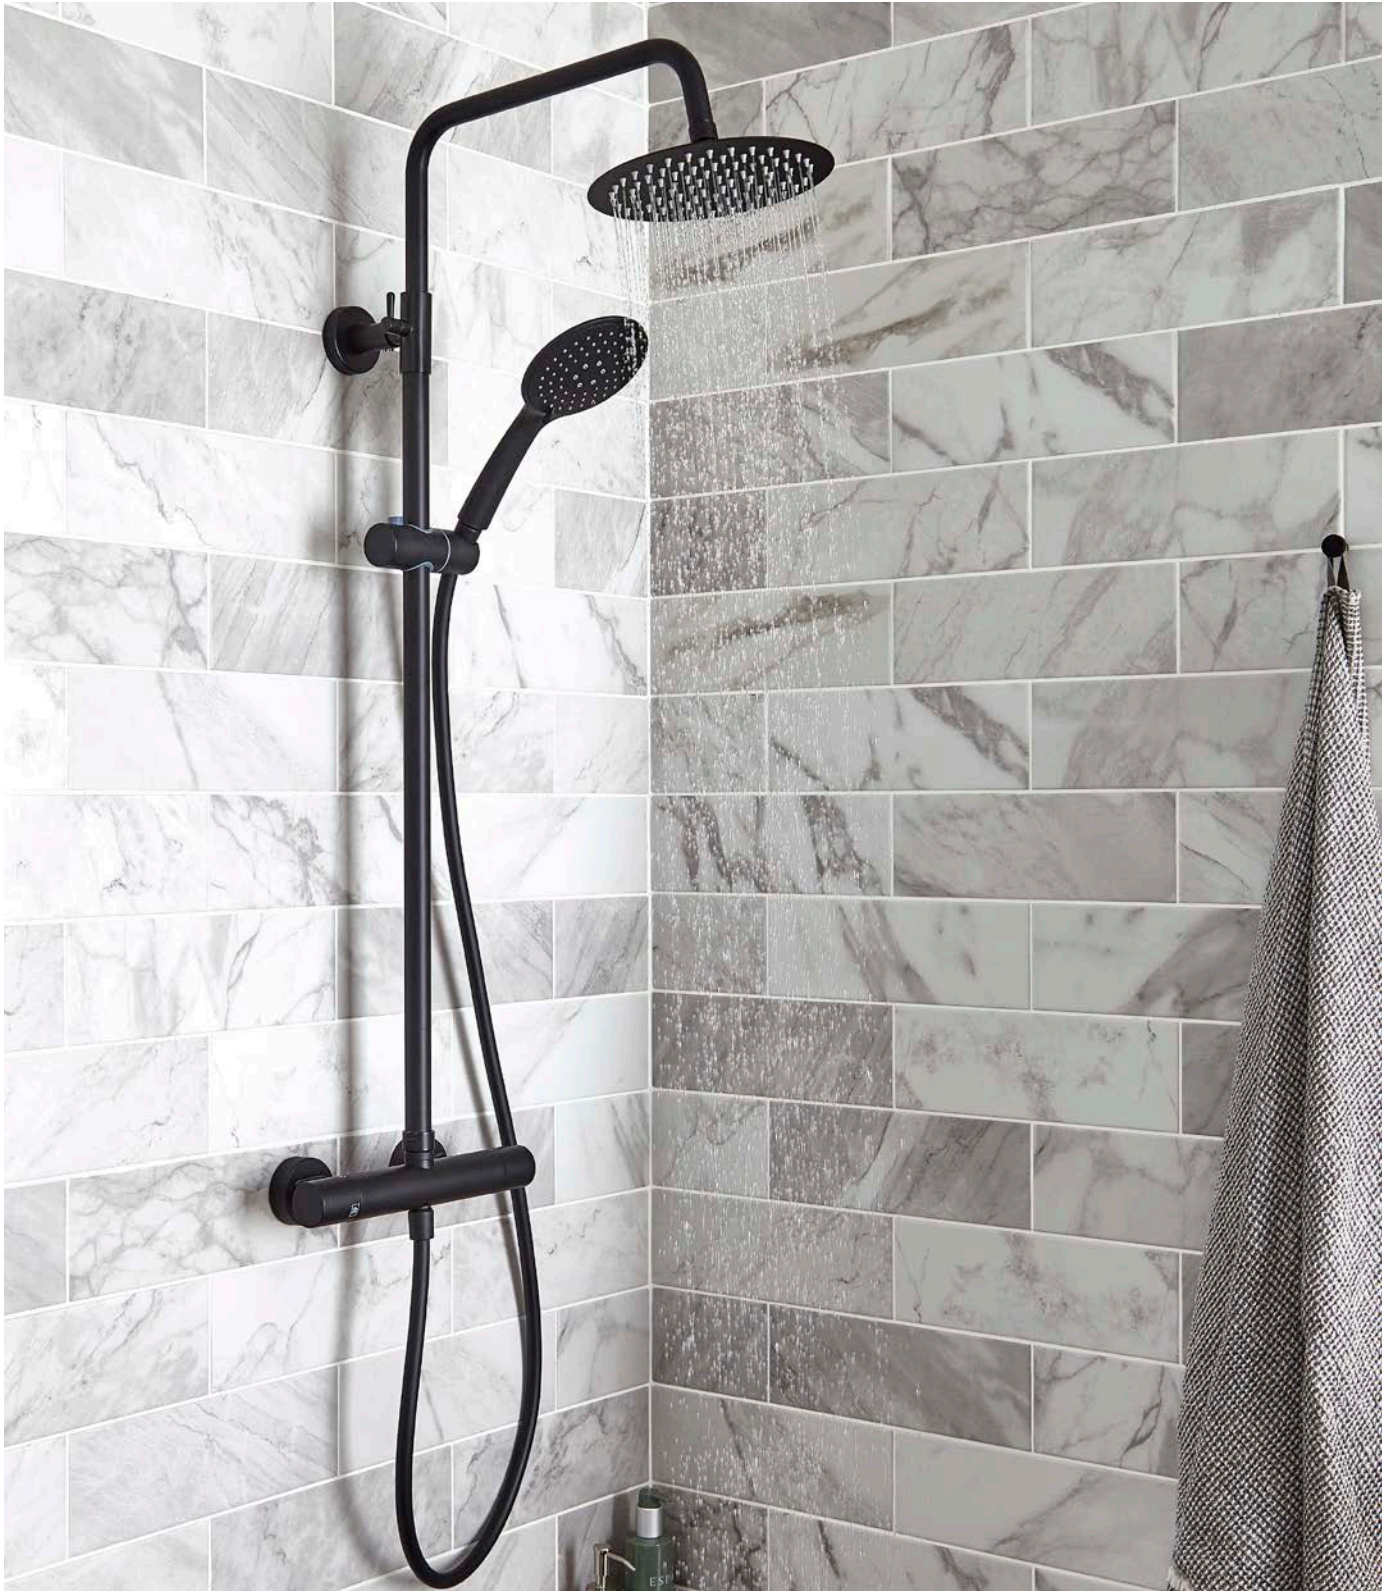

5 Year Guarantee

SHOWERING

OTTONE

FOR MATCHING TAPS SEE PAGE 169

NERO ROUND

5 Year Guarantee

Option 1

ROUND THERMOSTATIC BAR SHOWER WITH OVERHEAD
DRENCHER AND SLIDING HANDSET
SHO052NR