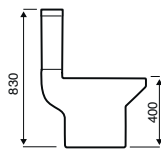

CLOSE COUPLED WC