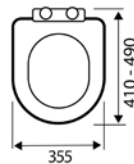

Uni Two
UNIVERSAL PREMIUM TOILET SEAT

• Made from duroplastic

SEA002UN £39.00

Standard D
WRAPOVER STANDARD D SHAPED SEAT

• Made from polypropylene

SEA101D £54.00

Slim D
SLIM WRAPOVER PREMIUM D SHAPED

• Made from duroplastic