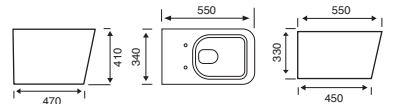

BTW WC ROUND

BTW WC SQUARE

WALL HUNG WC SQUARE