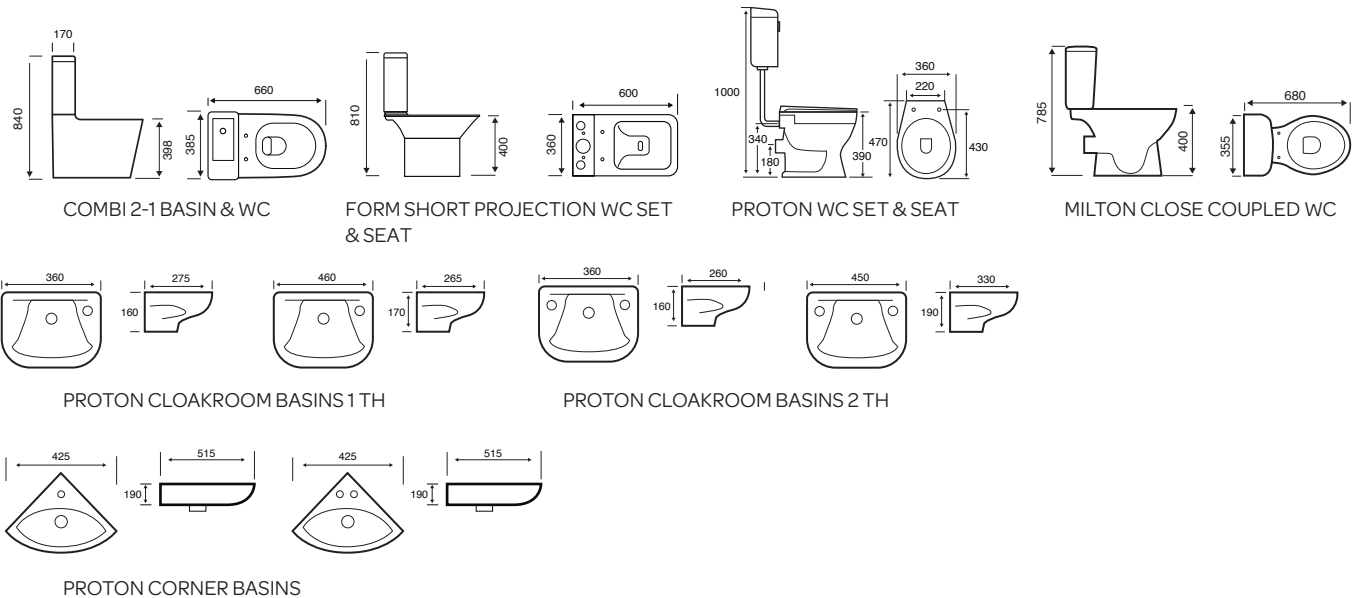

550MM SEMI-RECESSED BASIN

C/C OPEN BACK WC - SQUARE

BTW WC - SQUARE

BIDET - SQUARE

Project

Style

Bijoux

Additional Sanitaryware