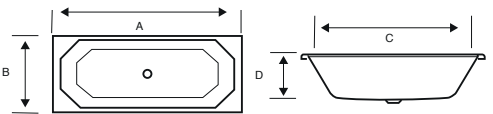

Ark

Size (mm)	A	B	C	D
1500x700	1490	695	1220	400
1700x700	1690	695	1420	400
1700x750	1690	745	1450	420

Ark Duo

Size (mm)	A	B	C	D
1700x750	1690	745	1370	420
1800x800	1790	795	1470	430

Luxe

Size (mm)	A	B	C	D
1500x700	1492	692	1332	410
1600x700	1592	692	1432	410
1650x700	1650	692	1482	410
1700x700	1692	692	1524	410
1700x750	1692	740	1524	430
1800x800	1792	792	1618	440

Refine

Size (mm)	A	B	C	D
1600x700	1592	692	1522	400
1700x700	1692	692	1561	400
1700x750	1692	742	1561	430

Refine Duo

Size (mm)	A	B	C	D
1600x700	1592	692	1522	410
1700x700	1692	692	1622	410
1700x750	1692	742	1622	410
1800x800	1792	692	1722	410

Astlea

Size (mm)	A	B	C	D
1700x700	1692	692	1527	405

Astlea Duo

Size (mm)	A	B	C	D
1700x700	1692	692	1558	400

Spirit

Size (mm)	A	B	C	D
1500x700	1492	692	1332	410
1700x700	1692	740	1524	410
1700x750	1692	692	1542	410

Spirit Duo

Size (mm)	A	B	C	D
1700x700	1692	692	1622	410
1700x750	1692	740	1622	430
1800x800	1792	792	1646	440

G4k

Size (mm)	A	B	C	D
1400x700	1400	700	1260	400
1500x700	1500	700	1360	400
1600x700	1600	700	1460	400
1675x700	1675	700	1505	400
1700x700	1700	700	1560	400