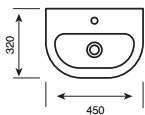

Eclipse

450MM BASIN