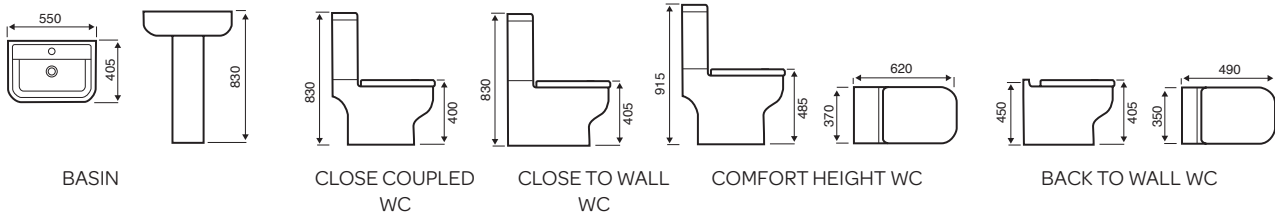

CLOSE COUPLED WC

CLOSE TO WALL WC

COMFORT HEIGHT WC

BACK TO WALL WC

BASIN