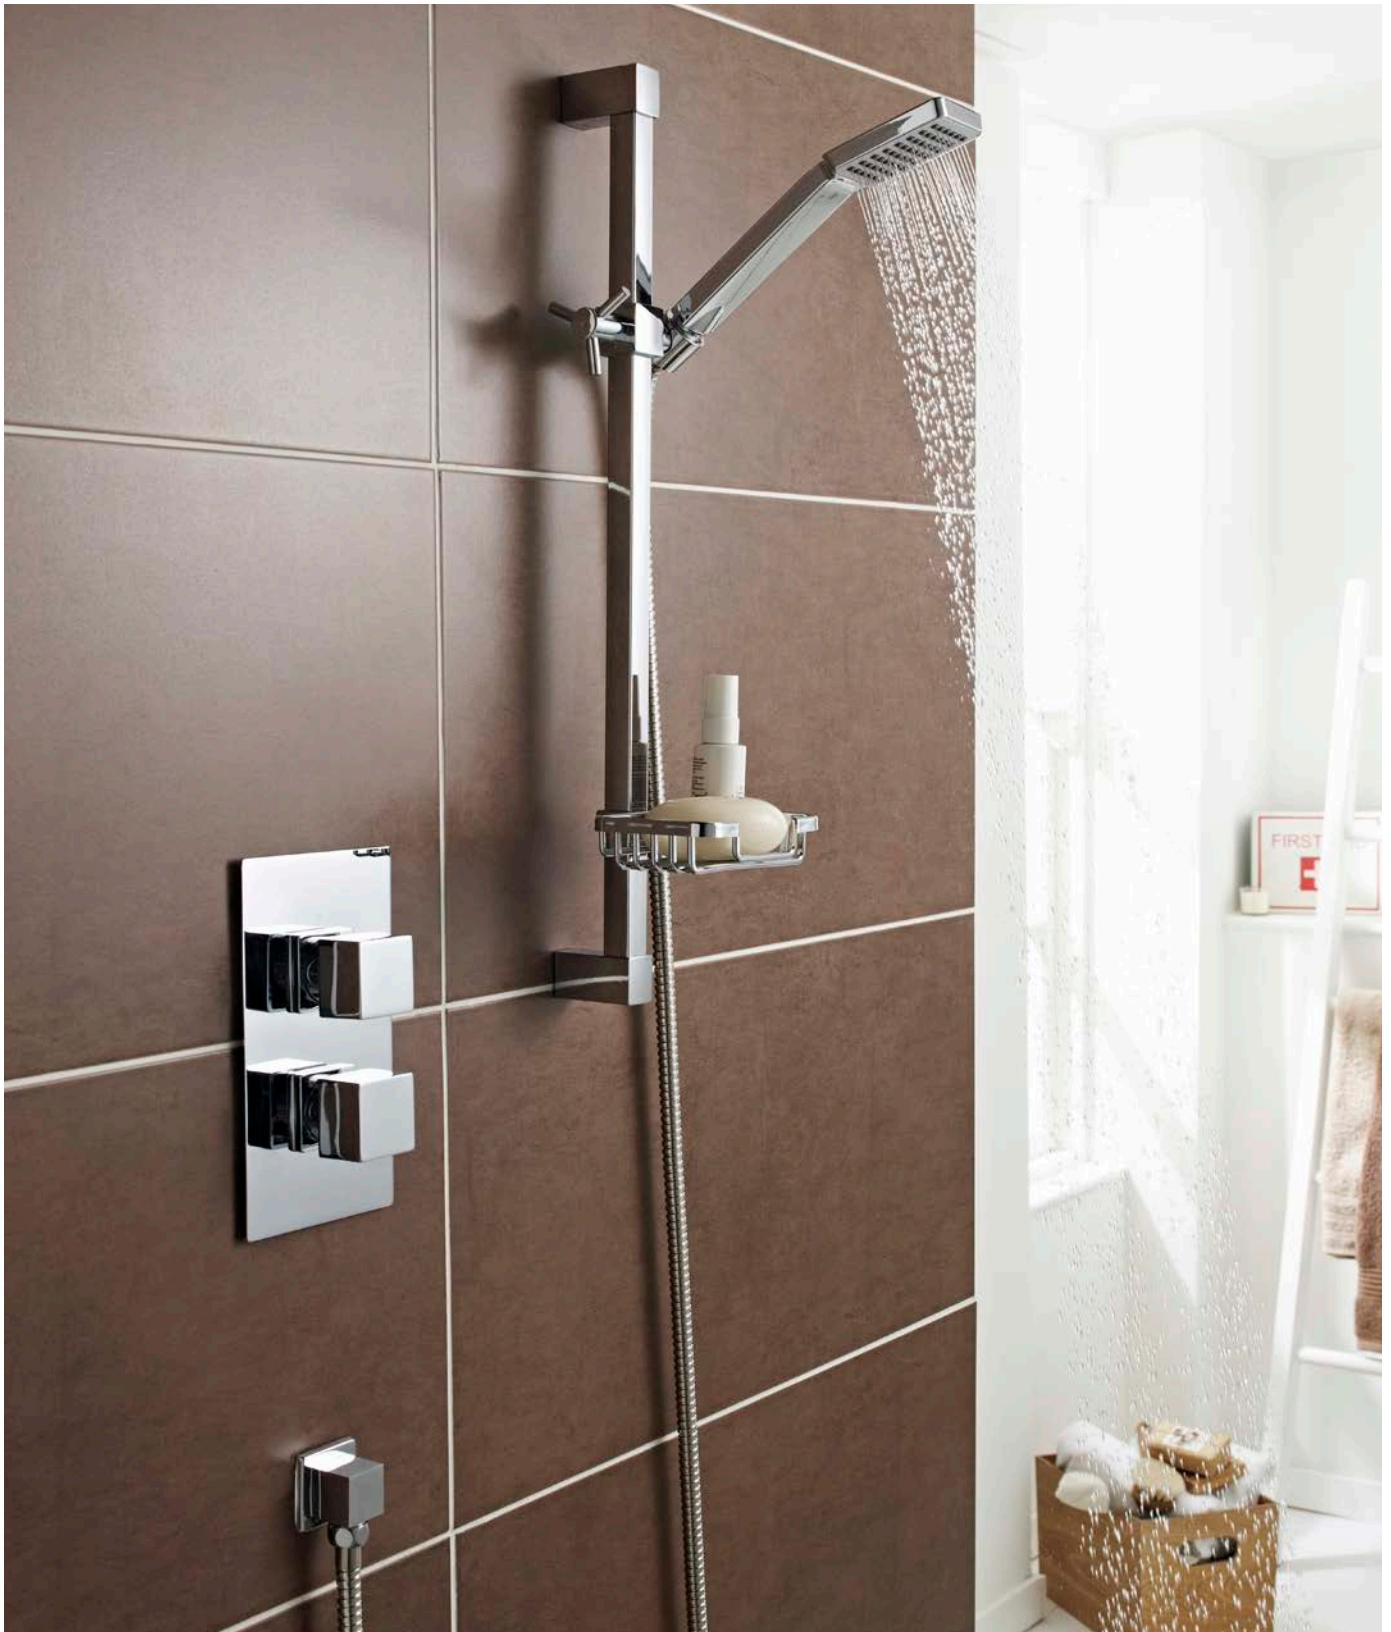

Nero Square

FOR FEATURED SHOWER SEE PAGE 124

SHOWERING

PURE	112
VIKTORY	114
KLASSIQUE	115
PLAN	116
LOGIK	119
OTTONE	120
NERO ROUND	122
NERO SQUARE	124
ELEMENT	126
SHOWER VALVES	127
SHOWER ACCESSORIES	128
SHOWER ENCLOSURES	NEW PRODUCTS ADDED! 131
STONE SHOWER TRAYS	143
LOW PROFILE SHOWER TRAYS	144
ANTI SLIP SHOWER TRAYS	145