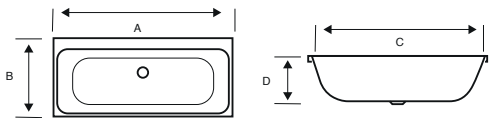

Ark

Size (mm)	A	B	C	D
1500x700	1490	695	1220	400
1700x700	1690	695	1420	400
1700x750	1690	745	1450	420

Ark Duo

Size (mm)	A	B	C	D
1700x750	1690	745	1370	420
1800x800	1790	795	1470	430

Luxe

Size (mm)	A	B	C	D
1500x700	1492	692	1332	410
1600x700	1592	692	1432	410
1650x700	1650	692	1482	410
1700x700	1692	692	1524	410
1700x750	1692	740	1524	430
1800x800	1792	792	1618	440

Refine

Size (mm)	A	B	C	D
1600x700	1592	692	1522	400
1700x700	1692	692	1561	400
1700x750	1692	742	1561	430

Refine Duo

Size (mm)	A	B	C	D
1600x700	1592	692	1522	410
1700x700	1692	692	1622	410
1700x750	1692	742	1622	410
1800x800	1792	692	1722	410

Astlea

Size (mm)	A	B	C	D
1700x700	1692	692	1527	405

Astlea Duo

Size (mm)	A	B	C	D
1700x700	1692	692	1558	400

Spirit

Size (mm)	A	B	C	D
1500x700	1492	692	1332	410
1700x700	1692	740	1524	410
1700x750	1692	692	1542	410

Spirit Duo

Size (mm)	A	B	C	D
1700x700	1692	692	1622	410
1700x750	1692	740	1622	430
1800x800	1792	792	1646	440

G4k

Size (mm)	A	B	C	D
1400x700	1400	700	1260	400
1500x700	1500	700	1360	400
1600x700	1600	700	1460	400
1675x700	1675	700	1505	400
1700x700	1700	700	1560	400