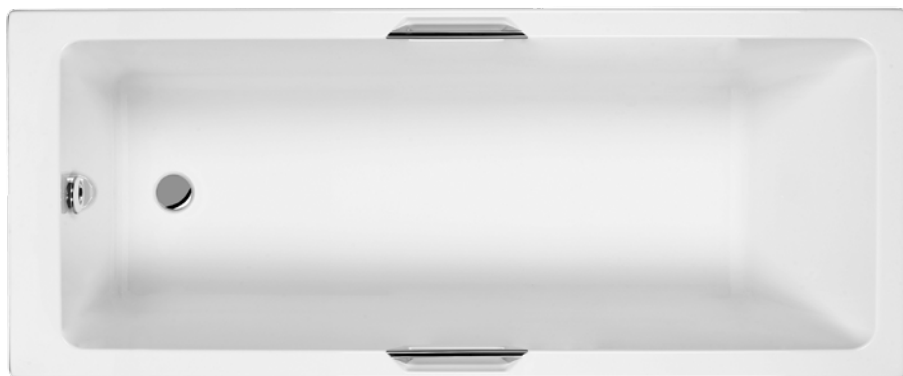

25 Year Guarantee

Encapsulated Baseboard

Made in UK

ARK

FOR TECHNICAL INFORMATION SEE PAGE 228

OPTIONAL BLACK GRIPS
LUXE INTEGRATED GRIPS BLACK (PAIR)
LUXGRIPBK £75.00

CHROME INTEGRATED GRIPS SUPPLIED AS STANDARD