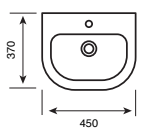

450MM SEMI-RECESSED BASIN