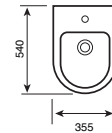

BIDET - ROUND