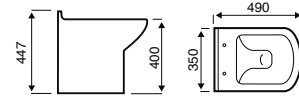

BACK TO WALL WC