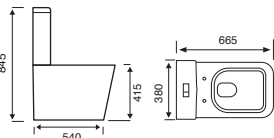

WALL HUNG WC ROUND

CLOSE TO WALL WC SQUARE