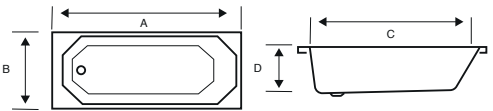

Ark

Size (mm)	A	B	C	D
1500x700	1490	695	1220	400
1700x700	1690	695	1420	400
1700x750	1690	745	1450	420

Ark Duo

Size (mm)	A	B	C	D
1700x750	1690	745	1370	420
1800x800	1790	795	1470	430

Luxe

Size (mm)	A	B	C	D
1500x700	1492	692	1332	410
1600x700	1592	692	1432	410
1650x700	1650	692	1482	410
1700x700	1692	692	1524	410
1700x750	1692	740	1524	430
1800x800	1792	792	1618	440

Refine

Size (mm)	A	B	C	D
1600x700	1592	692	1522	400
1700x700	1692	692	1561	400
1700x750	1692	742	1561	430

Refine Duo

Size (mm)	A	B	C	D
1600x700	1592	692	1522	410
1700x700	1692	692	1622	410
1700x750	1692	742	1622	410
1800x800	1792	692	1722	410

Astlea

Size (mm)	A	B	C	D
1700x700	1692	692	1527	405

Astlea Duo

Size (mm)	A	B	C	D
1700x700	1692	692	1558	400

Spirit

Size (mm)	A	B	C	D
1500x700	1492	692	1332	410
1700x700	1692	740	1524	410
1700x750	1692	692	1542	410

Spirit Duo

Size (mm)	A	B	C	D
1700x700	1692	692	1622	410
1700x750	1692	740	1622	430
1800x800	1792	792	1646	440

G4k

Size (mm)	A	B	C	D
1400x700	1400	700	1260	400
1500x700	1500	700	1360	400
1600x700	1600	700	1460	400
1675x700	1675	700	1505	400
1700x700	1700	700	1560	400