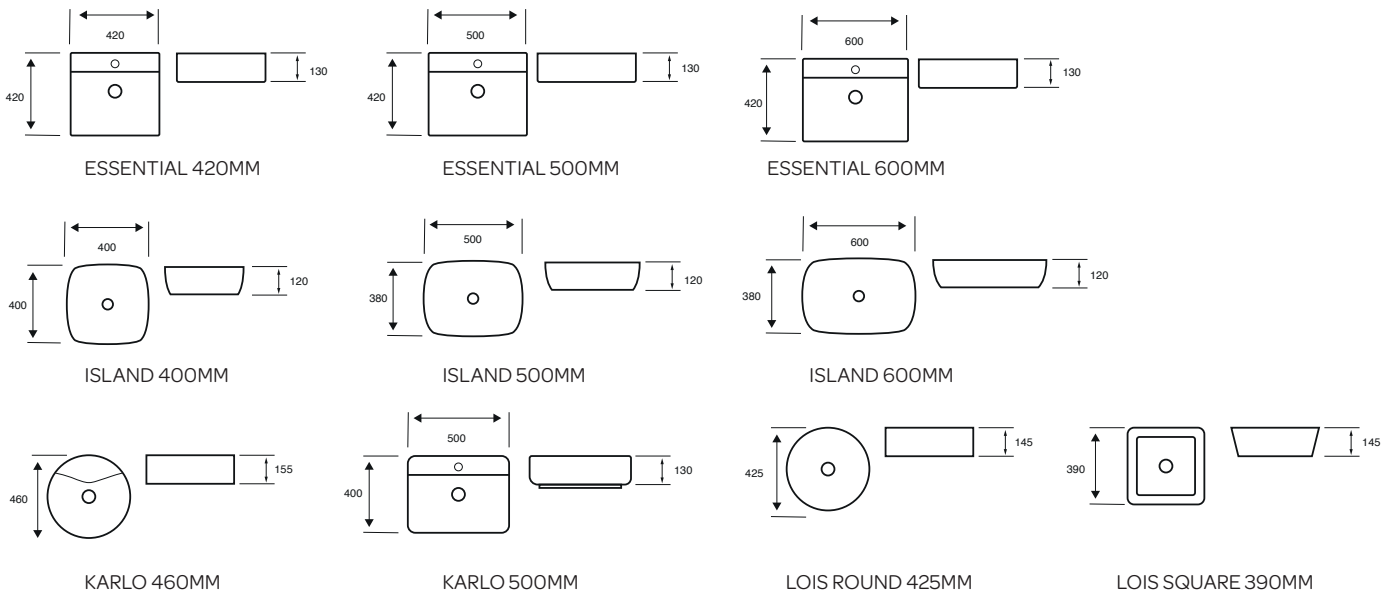

Countertop Basins

Arc