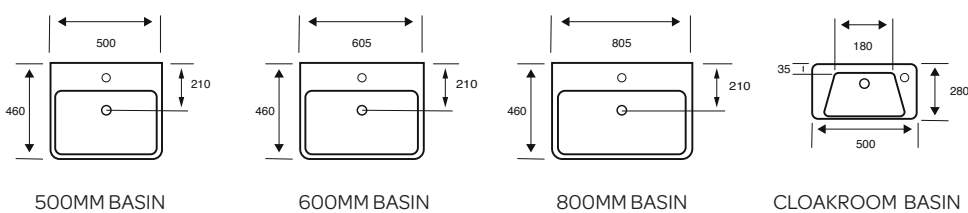

NOTE: KARTELL UK RESERVES THE RIGHT TO MAKE CHANGES IN PRODUCTS AND TECHNICAL DETAILS WITHOUT PRIOR NOTICE. FOR EXACT MEASUREMENTS, IN PARTICULAR FOR CUSTOMIZED INSTALLATION SCENARIOS, IT CAN ONLY BE TAKEN FROM THE FINISHED CERAMIC PRODUCT.