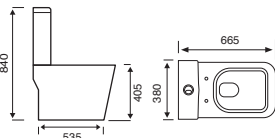

CLOSED BACK WC ROUND

C/C RIMLESS WC SQUARE