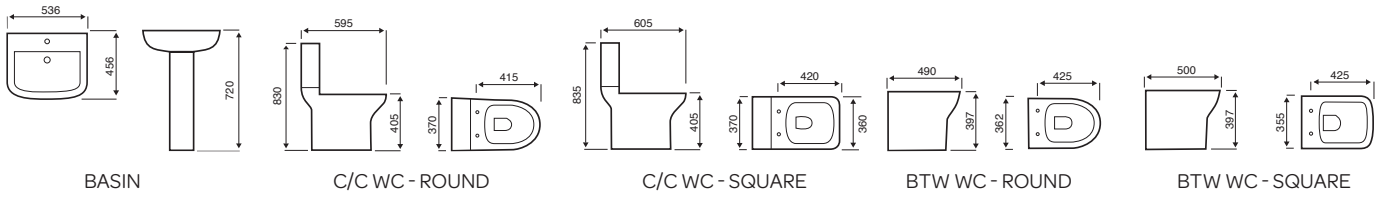

550MM SEMI-RECESSED BASIN

C/C OPEN BACK WC - SQUARE

BTW WC - SQUARE

BIDET - SQUARE

Project

Style

Bijoux

Additional Sanitaryware