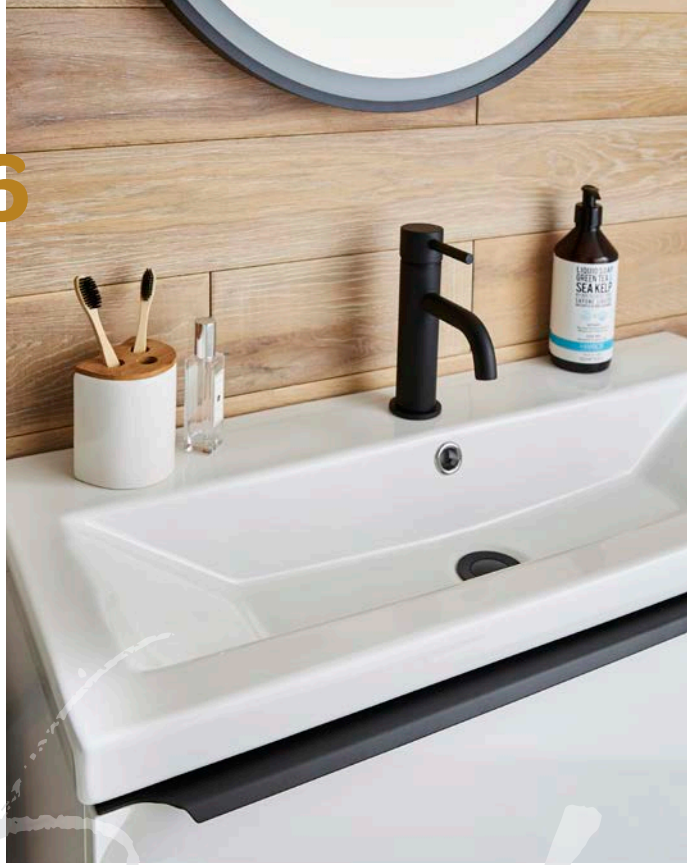

K·VIT

2024
BATHROOM COLLECTION

Issue 1 - March

Black Accessories 6

KORE · FURNITURE RANGE

193

Brushed Brass

MALIBU · BRUSHED BRASS TOWEL RAIL