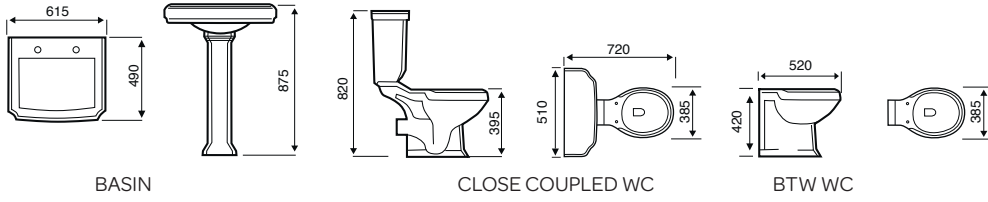

Astley

BASIN

CLOSE COUPLED WC

BTW WC

Options 600