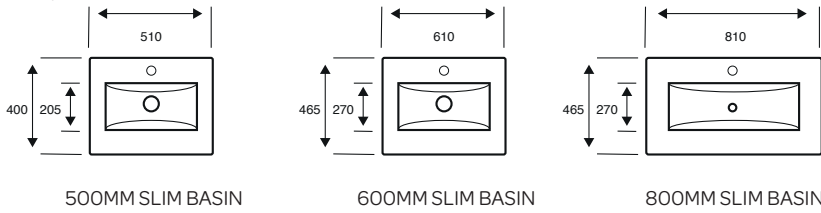

Kore

Purity

Countertop Basins

Arc

NOTE: KARTELL UK RESERVES THE RIGHT TO MAKE CHANGES IN PRODUCTS AND TECHNICAL DETAILS WITHOUT PRIOR NOTICE. FOR EXACT MEASUREMENTS, IN PARTICULAR FOR CUSTOMIZED INSTALLATION SCENARIOS, IT CAN ONLY BE TAKEN FROM THE FINISHED CERAMIC PRODUCT.