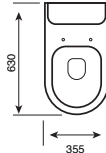

C/C WC - ROUND