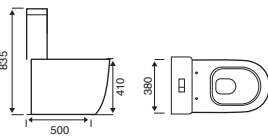

Pure

Trim

Genoa

Eclipse