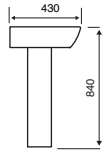

Pure

Trim

Genoa

Eclipse