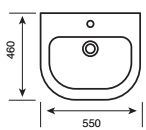

550MM SEMI-RECESSED BASIN

C/C OPEN BACK WC - SQUARE

BTW WC - SQUARE

BIDET - SQUARE

Project

Style

Bijoux

Additional Sanitaryware