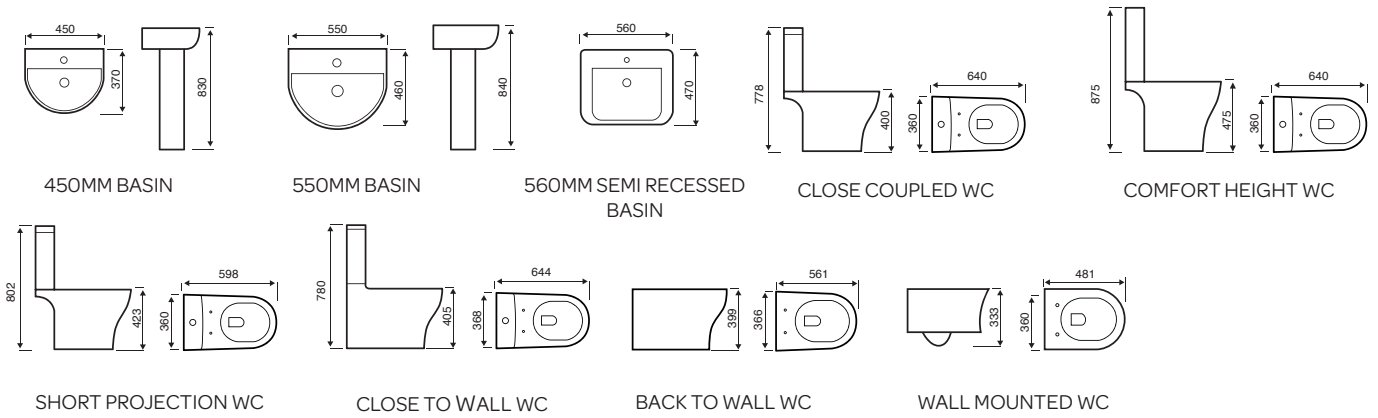

COMFORT HEIGHT WC

BACK TO WALL WC

Kameo

450MM BASIN

550MM BASIN

560MM SEMI RECESSED BASIN

CLOSE COUPLED WC

COMFORT HEIGHT WC