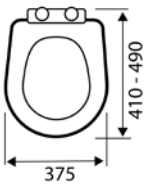

SEATS

Soft Close Seat

One Button Quick Release

Top Fixing

Uni One
UNIVERSAL STANDARD TOILET SEAT

• Made from polypropylene

SEA001UN £30.00