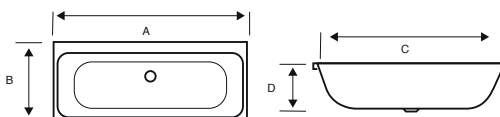

Ark

Size (mm)	A	B	C	D
1500x700	1490	695	1220	400
1700x700	1690	695	1420	400
1700x750	1690	745	1450	420

Ark Duo

Size (mm)	A	B	C	D
1700x750	1690	745	1370	420
1800x800	1790	795	1470	430

Luxe

Size (mm)	A	B	C	D
1500x700	1492	692	1332	410
1600x700	1592	692	1432	410
1650x700	1650	692	1482	410
1700x700	1692	692	1524	410
1700x750	1692	740	1524	430
1800x800	1792	792	1618	440

Refine

Size (mm)	A	B	C	D
1600x700	1592	692	1522	400
1700x700	1692	692	1561	400
1700x750	1692	742	1561	430

Refine Duo

Size (mm)	A	B	C	D
1600x700	1592	692	1522	410
1700x700	1692	692	1622	410
1700x750	1692	742	1622	410
1800x800	1792	692	1722	410

Astlea

Size (mm)	A	B	C	D
1700x700	1692	692	1527	405

Astlea Duo

Size (mm)	A	B	C	D
1700x700	1692	692	1558	400

Spirit

Size (mm)	A	B	C	D
1500x700	1492	692	1332	410
1700x700	1692	740	1524	410
1700x750	1692	692	1542	410

Spirit Duo

Size (mm)	A	B	C	D
1700x700	1692	692	1622	410
1700x750	1692	740	1622	430
1800x800	1792	792	1646	440

G4k

Size (mm)	A	B	C	D
1400x700	1400	700	1260	400
1500x700	1500	700	1360	400
1600x700	1600	700	1460	400
1675x700	1675	700	1505	400
1700x700	1700	700	1560	400