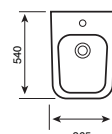

550MM SEMI-RECESSED BASIN

C/C OPEN BACK WC - SQUARE

BTW WC - SQUARE

BIDET - SQUARE

Project

Style

Bijoux

Additional Sanitaryware