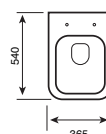

550MM SEMI-RECESSED BASIN

C/C OPEN BACK WC - SQUARE

BTW WC - SQUARE

BIDET - SQUARE

Project

Style

Bijoux

Additional Sanitaryware