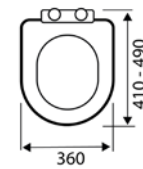

Superslim D
SANDWICH STYLE PREMIUM D SHAPED

• Made from duroplastic

SEA104D £66.00