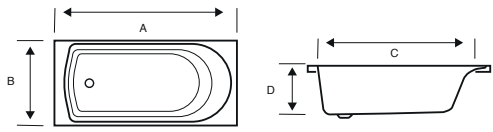

Ark

Size (mm)	A	B	C	D
1500x700	1490	695	1220	400
1700x700	1690	695	1420	400
1700x750	1690	745	1450	420

Ark Duo

Size (mm)	A	B	C	D
1700x750	1690	745	1370	420
1800x800	1790	795	1470	430

Luxe

Size (mm)	A	B	C	D
1500x700	1492	692	1332	410
1600x700	1592	692	1432	410
1650x700	1650	692	1482	410
1700x700	1692	692	1524	410
1700x750	1692	740	1524	430
1800x800	1792	792	1618	440

Refine

Size (mm)	A	B	C	D
1600x700	1592	692	1522	400
1700x700	1692	692	1561	400
1700x750	1692	742	1561	430

Refine Duo

Size (mm)	A	B	C	D
1600x700	1592	692	1522	410
1700x700	1692	692	1622	410
1700x750	1692	742	1622	410
1800x800	1792	692	1722	410

Astlea

Size (mm)	A	B	C	D
1700x700	1692	692	1527	405

Astlea Duo

Size (mm)	A	B	C	D
1700x700	1692	692	1558	400

Spirit

Size (mm)	A	B	C	D
1500x700	1492	692	1332	410
1700x700	1692	740	1524	410
1700x750	1692	692	1542	410

Spirit Duo

Size (mm)	A	B	C	D
1700x700	1692	692	1622	410
1700x750	1692	740	1622	430
1800x800	1792	792	1646	440

G4k

Size (mm)	A	B	C	D
1400x700	1400	700	1260	400
1500x700	1500	700	1360	400
1600x700	1600	700	1460	400
1675x700	1675	700	1505	400
1700x700	1700	700	1560	400