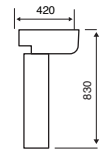

BASIN ROUND

BASIN SQUARE