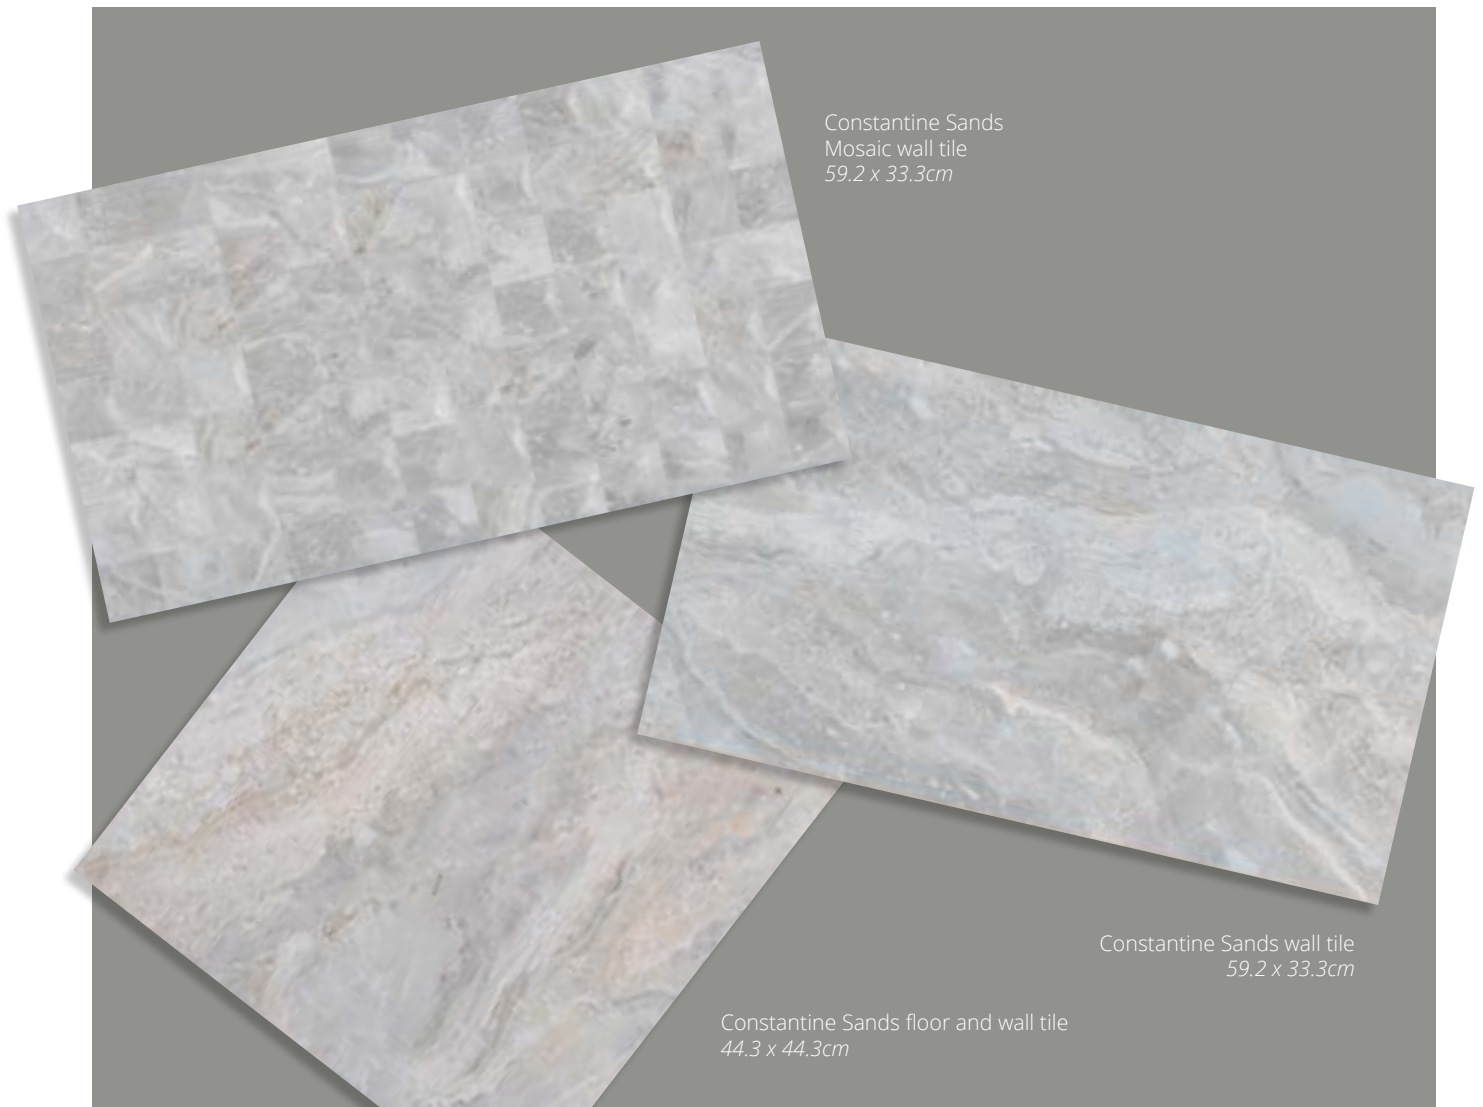

Constantine Sands
Mosaic wall tile
59.2 x 33.3cm

Constantine Sands wall tile
59.2 x 33.3cm

Constantine Sands floor and wall tile
44.3 x 44.3cm

Pentire Strands wall and floor tiles

Pentire Strands wall
and floor tile
44.3 x 44.3cm