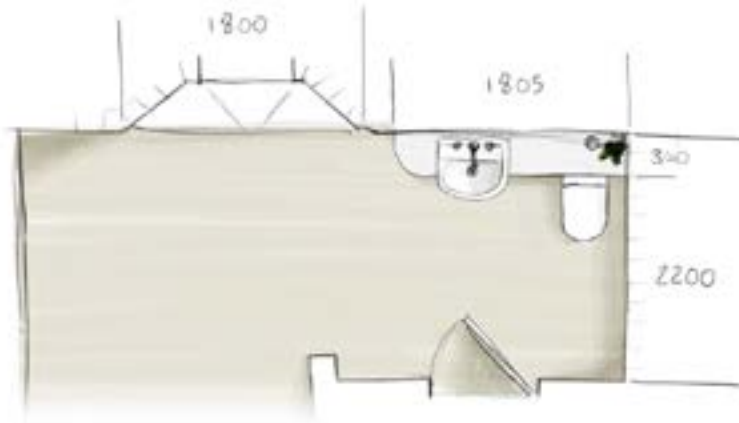

Cotswold Curves

Inspired design and expert craftsmanship combine in each Roseberry curved cabinet. The gently curved door has solid timber panels expertly engineered to follow a perfect radius, all balanced by a Solid Surface worktop above and curved plinth below.

Planning this room

Fitted furniture is the ideal choice to make the best possible use of an alcove or recess. With so many components in the Roseberry range, you have the flexibility to design unique features like this bespoke window seat.