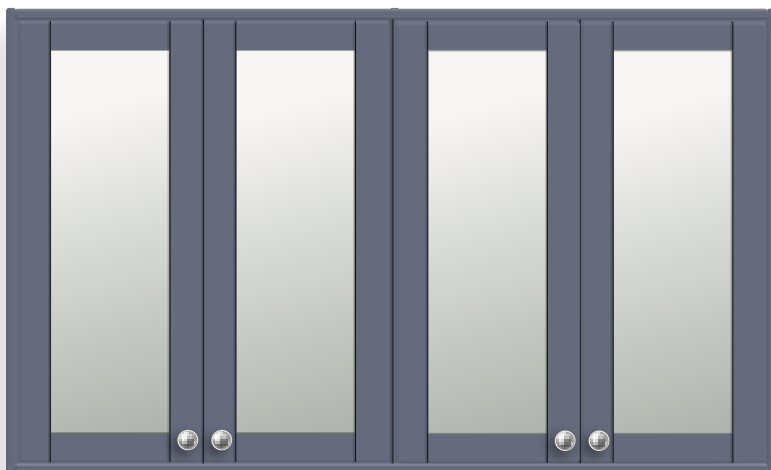

Roseberry Mirror cabinets

Combining large mirrors with excellent concealed storage space and under unit natural white LED mood lighting (colour temperature 4200 kelvins).