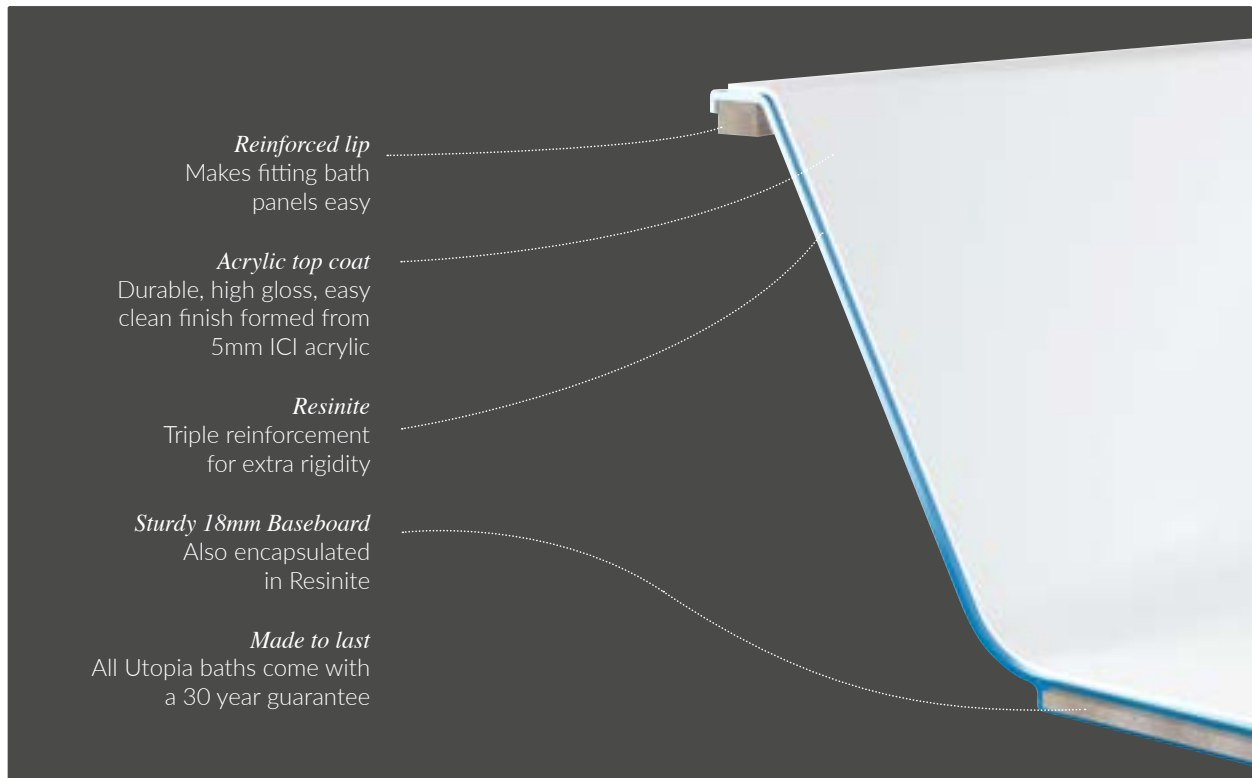

Resinite

BATH TECHNOLOGY

Utopia baths feature a Resinite coating for increased surface durability and a long life

All Utopia baths feature Resinite Bath Technology which provides triple layer reinforcement and a 5mm ICI acrylic top coat giving extra strength, rigidity and longevity.

Utopia baths are different

Utopia baths are made in the UK to the very highest standards. Our stringent quality control procedures ensure that each bath is checked thoroughly at every stage of manufacture.

Resinite coated baths offer the strength and rigidity normally associated with their heavier cast iron counterparts. The entire underside of each bath is coated in a layer of Resinite which provides excellent insulation properties, meaning your bath retains heat more efficiently, staying hotter for longer.

Retains heat for longer

Amazingly strong and durable

Unique design

30 year guarantee