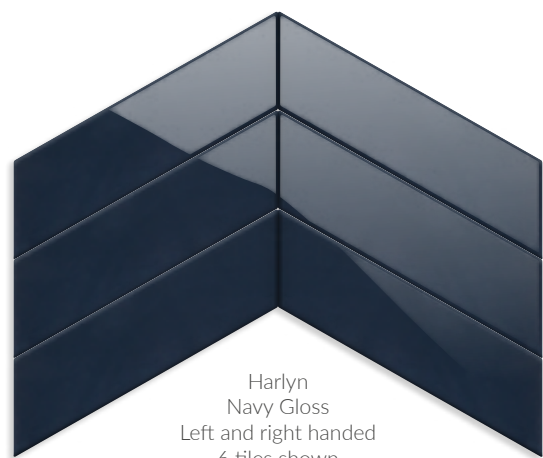

Harlyn
Matt Black
Left and right handed
6 tiles shown
19.5 x 5.5cm

Harlyn
Navy Gloss
Left and right handed
6 tiles shown
19.5 x 5.5cm

Harlyn
Grey Gloss
Left and right handed
6 tiles shown
19.5 x 5.5cm

Tate wall tiles