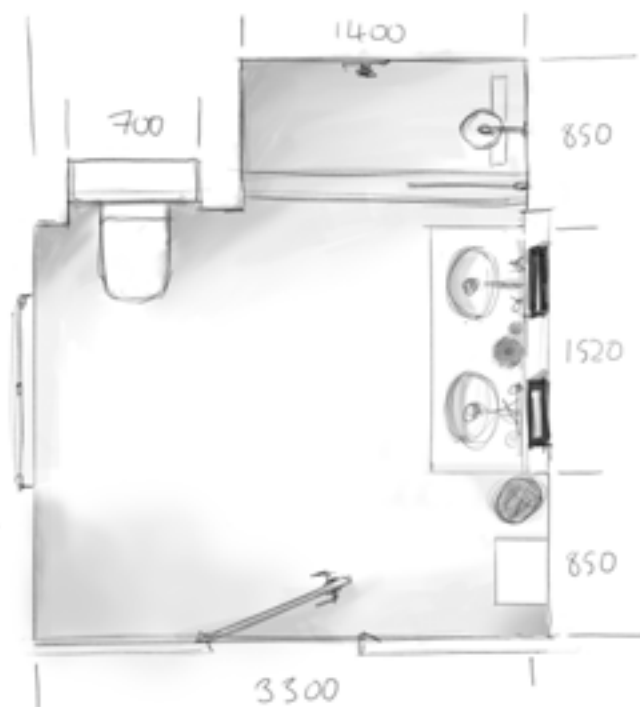

Planning this space