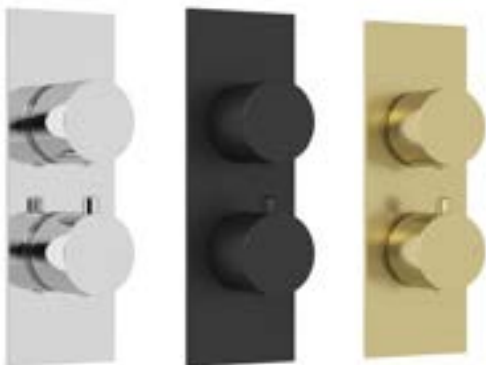

Round concealed shower valve

1 or 2 outlet. High / Low pressure. Available in Chrome, Matt Black or Brushed Brass.

*Brushed Brass version is only available as dual outlet.