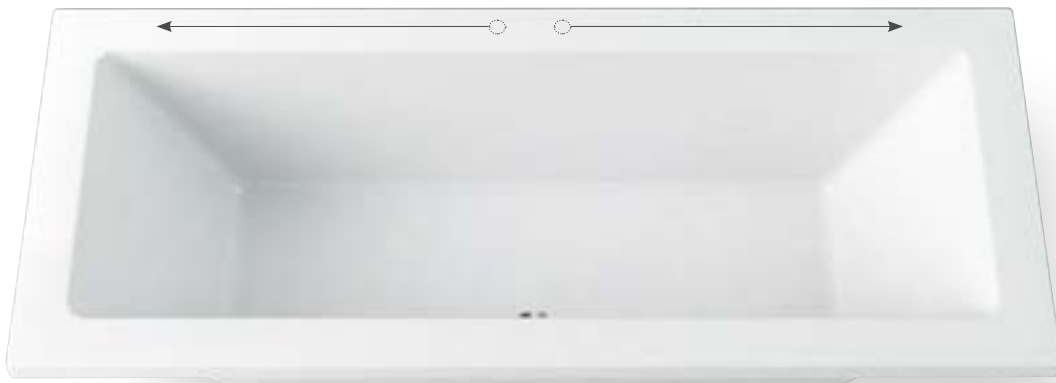

Retains heat for longer

Amazingly strong and durable

Unique design

30 year guarantee

Featuring
Resinite
BATH TECHNOLOGY

Dualelle bath

for use with bath panels and optional shower screens

Dualelle baths are available in two sizes and feature a striking square profile. They are double ended for practical use, comfort and planning flexibility. Complementary single or double panel infold bath screens are available in the range.

w: 1700mm d: 700mm h: 520-640mm

w: 1700mm d: 750mm h: 520-640mm

We recommend brassware to be fitted in the positions indicated above with waste and overflow away from the wall and brassware against the wall. Refer to brassware fitting instructions for further details.