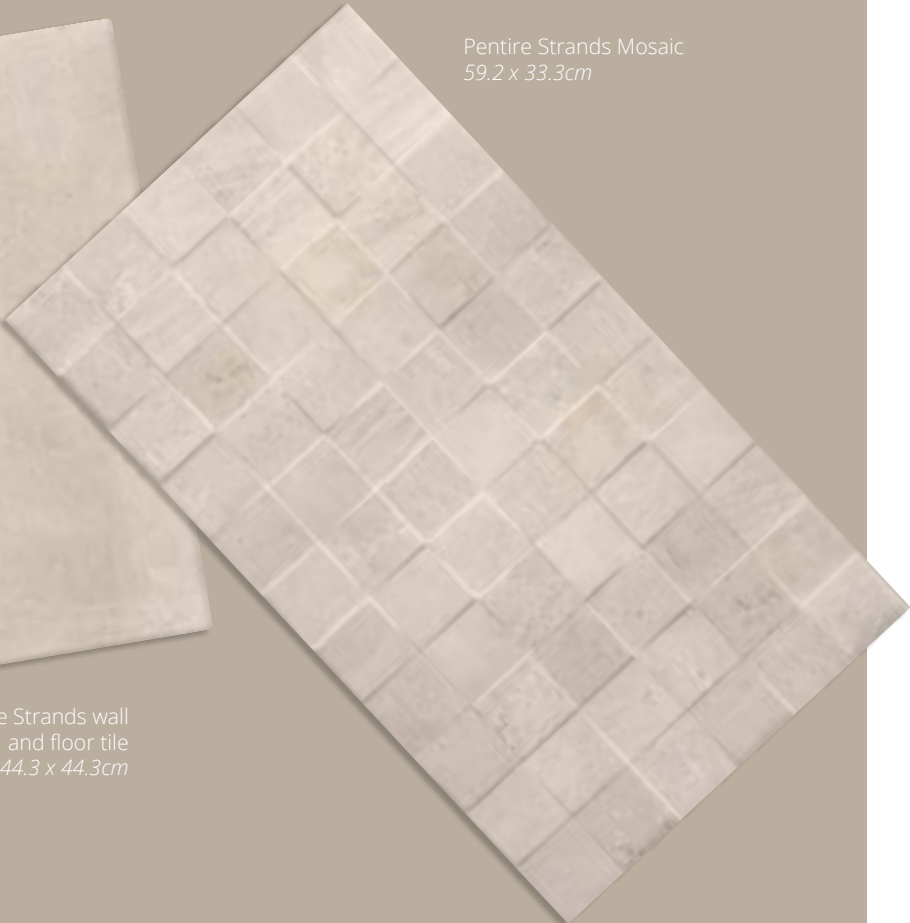

Constantine Sands
Mosaic wall tile
59.2 x 33.3cm

Constantine Sands wall tile
59.2 x 33.3cm

Constantine Sands floor and wall tile
44.3 x 44.3cm

Pentire Strands wall and floor tiles

Pentire Strands wall
and floor tile
44.3 x 44.3cm

Pentire Strands Mosaic
59.2 x 33.3cm

Classic floor tiles

Can also be used on walls. Ceramic with a porcelain base.

Zinc White
44.3 x 44.3cm

Crema Canaletto
44.3 x 44.3cm

Bohemian wall and floor tile

Patterned vintage tiles.