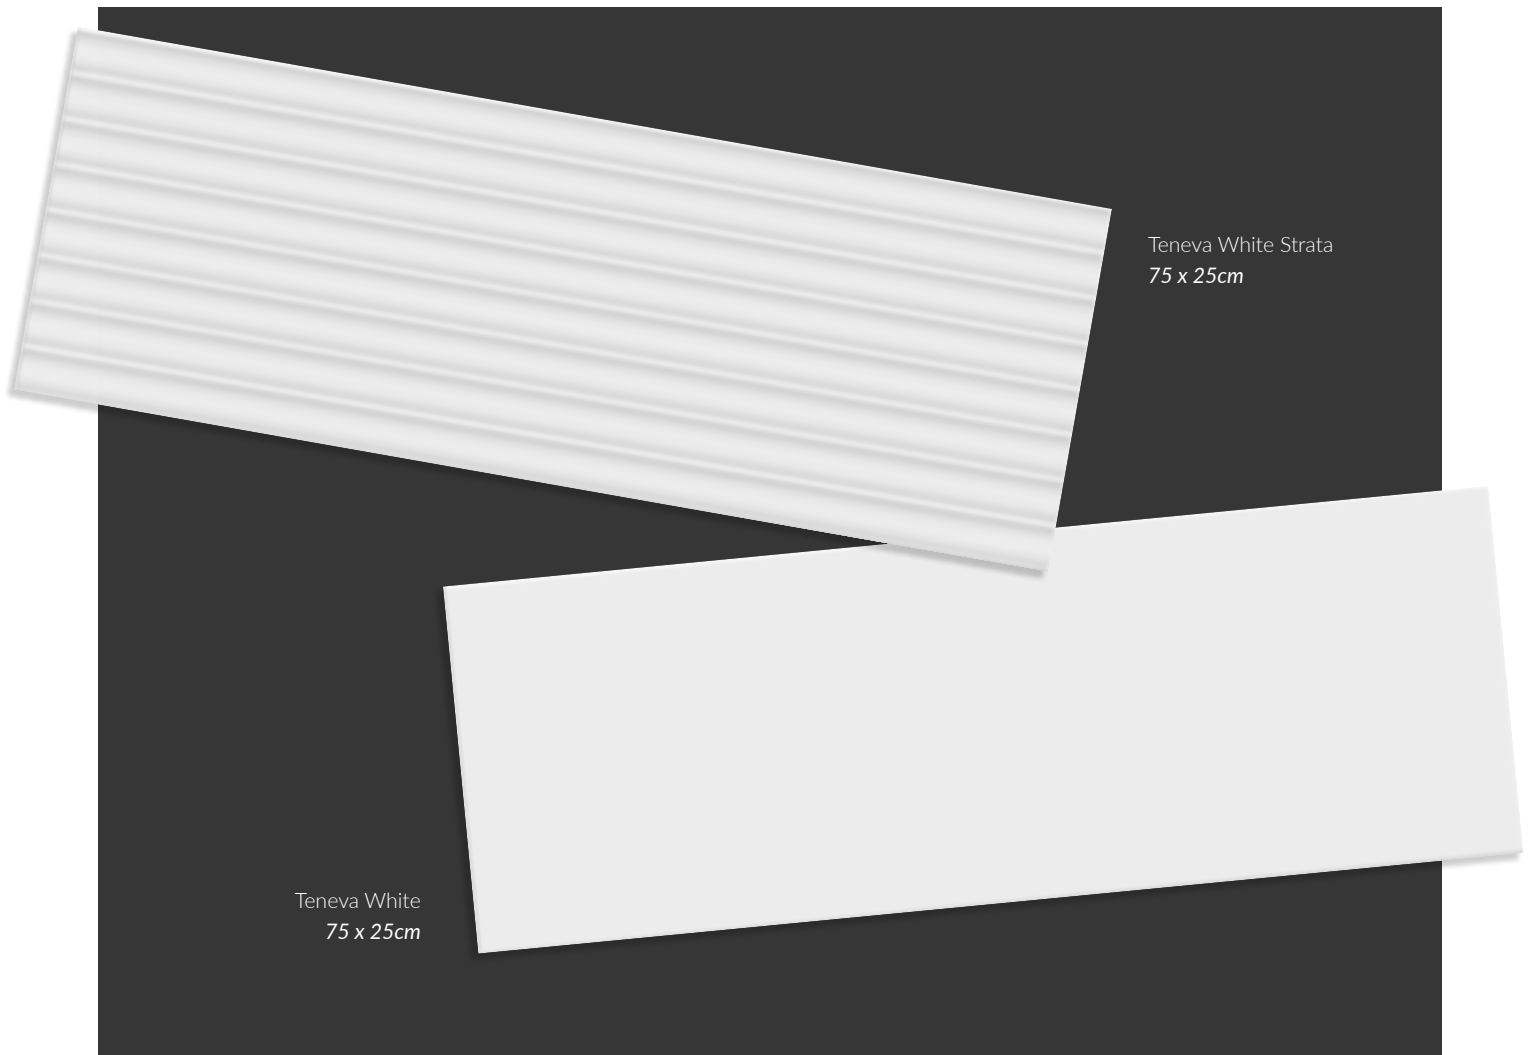

Teneva White Strata
75 x 25cm

Teneva White
75 x 25cm