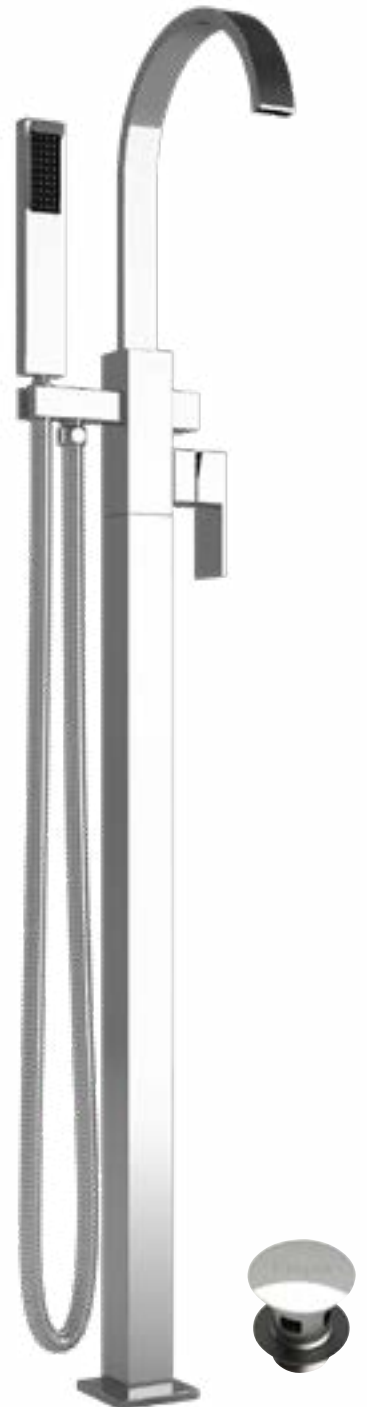

Freestanding bath shower mixer

With click-clack waste High / Low pressure

0.5 bar: 4.8 l/m 1.0 bar: 9.9 l/m 3.0 bar: 17.2 l/m

Universal design for Utopia Razo, Divine and Paleto ranges