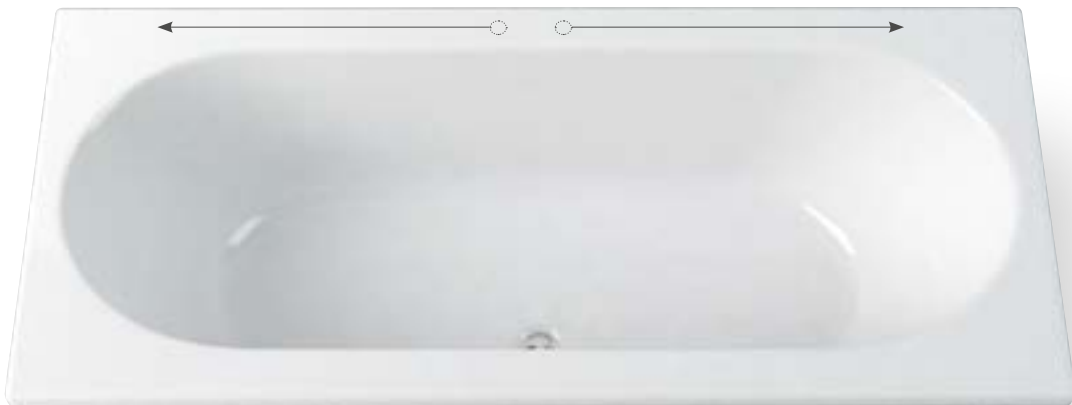

Dove Grey

London Grey

Roundelle bath

for use with bath panels and optional shower screens

Roundelle baths are available in two sizes. This double ended bath features soft internal curves for luxurious bathing and distinctive style. Complementary single or double panel infold bath screens are available in the range.

w: 1700mm d: 700mm h: 520-640mm

w: 1800mm d: 800mm h: 520-640mm

We recommend brassware to be fitted in the positions indicated above with waste and overflow away from the wall and brassware against the wall. Refer to brassware fitting instructions for further details.