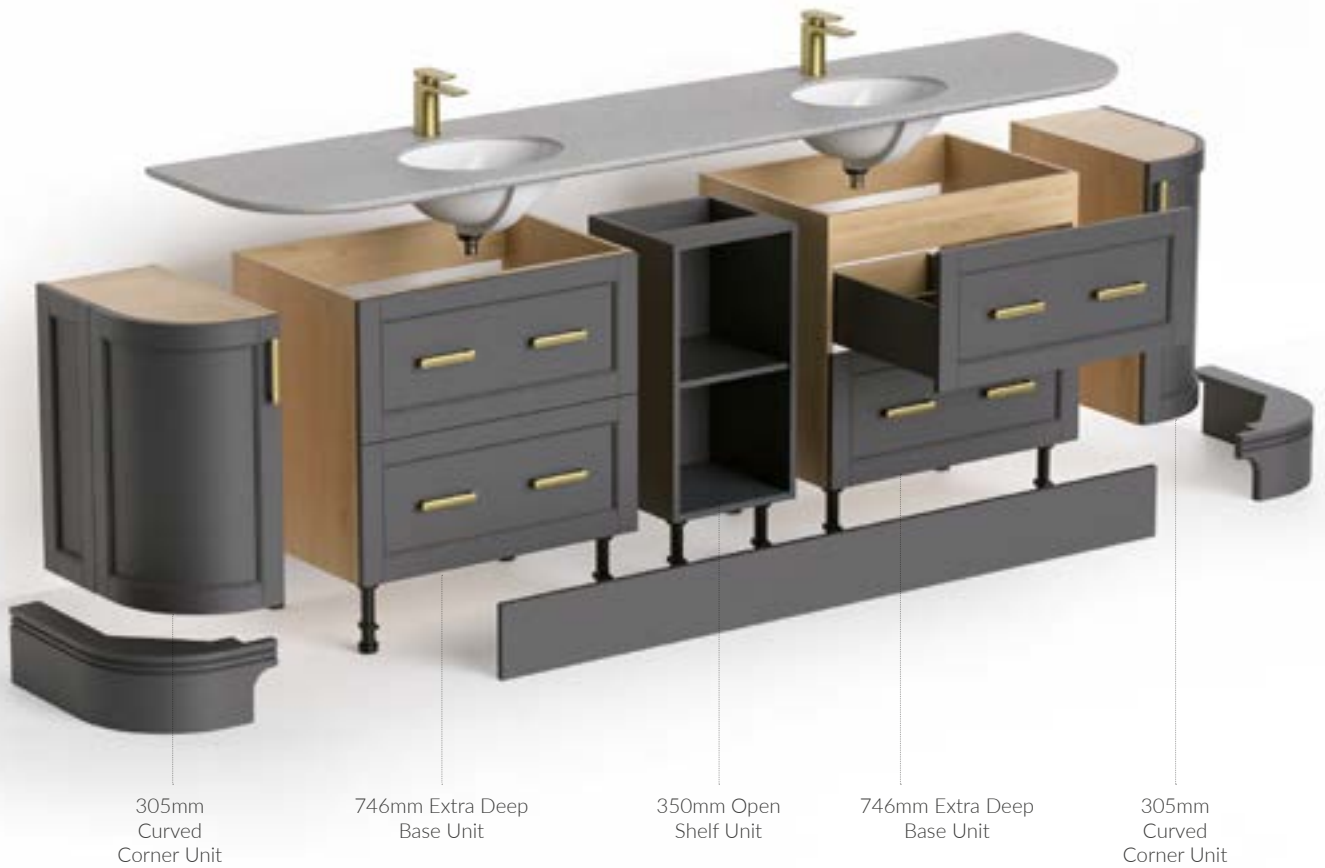

Build your perfect Roseberry run

Unleash your inner designer and build a unique run of furniture to suit your space and your requirements. Start with your washbasin unit – do you want one or two? Then build your run, not forgetting you can now add beautiful curved units at the end for extra storage and visual appeal.